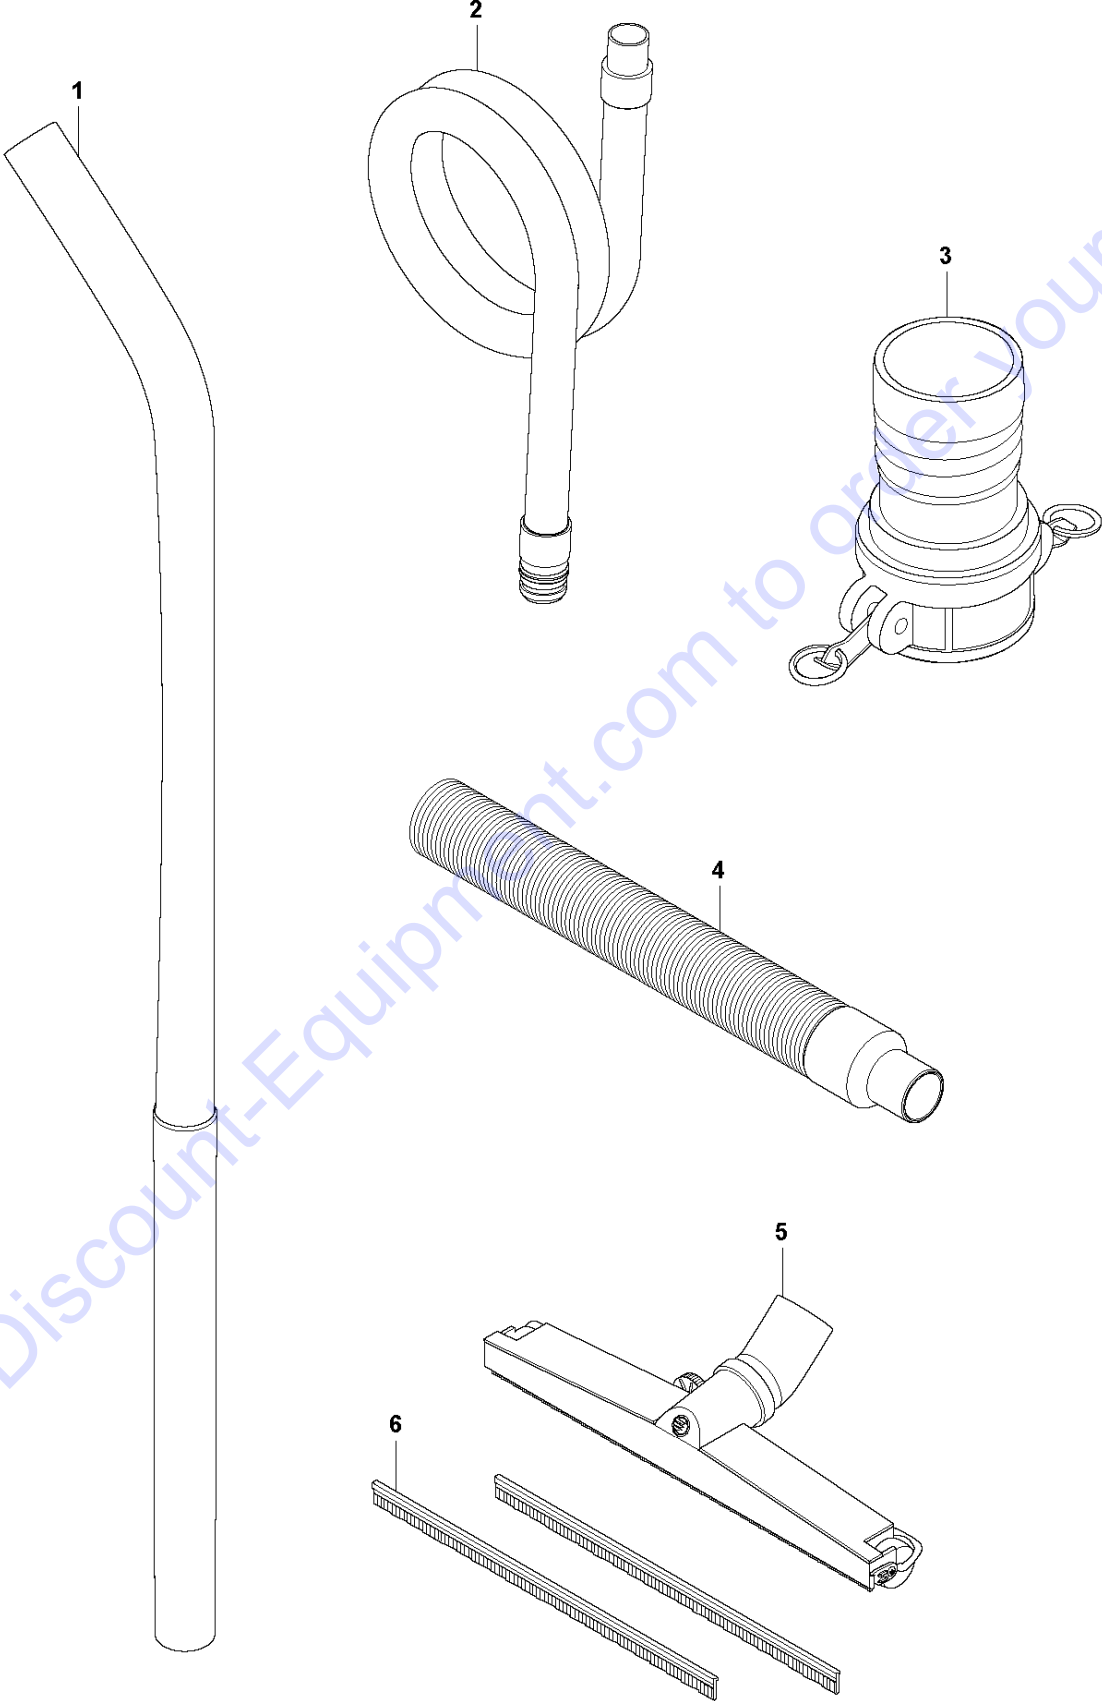

F T7500/T8600
ACCESSORIES

Go to Discount-Equipment.com to order your parts

ACCESSORIES

T7500/T8600, 2020-07

Ref	Part No	Description	Remark	QTY KIT
1	590 82 94-01	TOOL		1
2	590 42 81-01	HOSE	" 2''' 25' length"	1
3	590 43 65-01	PIPE		1
4	590 43 70-01	HOSE	76mm x 10m - Conductive	1
5	590 42 83-02	TOOL		1
6	590 42 85-02	TOOL	Rubber strip	1
6	599 59 42-01	BRUSH KIT	Brush strip	1

Go to Discount-Equipment.com to order your parts