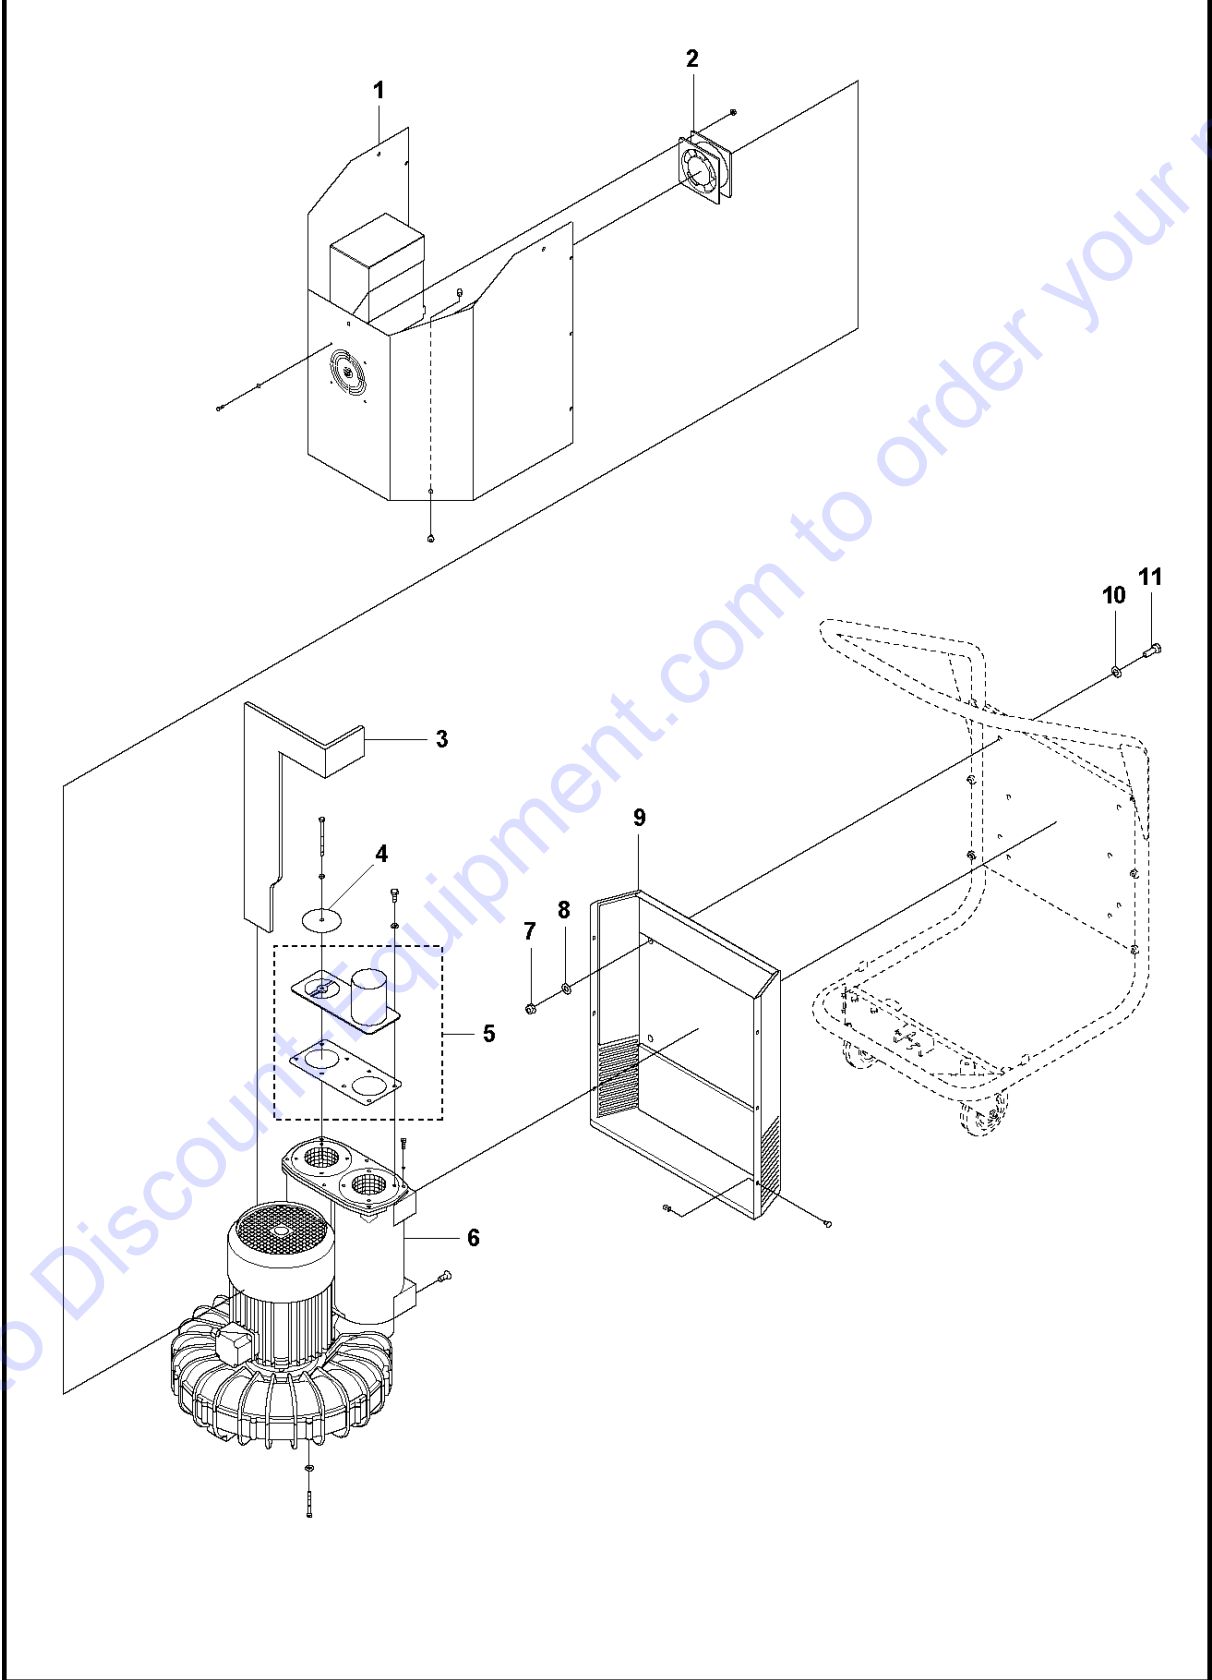

E T7500/T8600
ENGINE

ENGINE

T7500/T8600, 2020-07

Ref	Part No	Description	Remark	QTY KIT
1	590 47 92-01	MOTOR COVER		1
2	590 43 30-01	FAN		1
3	590 47 93-01	PLATE KIT		1
4	596 22 80-01	BRACKET		1
5	590 43 48-01	INLET PIPE		1
6	590 43 35-01	FAN	400V	1
7	732 21 22-01	NUT	M12	2
8	734 11 78-01	WASHER	M12	2
9	591 88 04-01	HOOD		1
10	734 11 78-01	WASHER	M12	2
11	725 25 38-71	SCREW EHHM	M12 x 35	2

Go to Discount-Equipment.com to order your parts