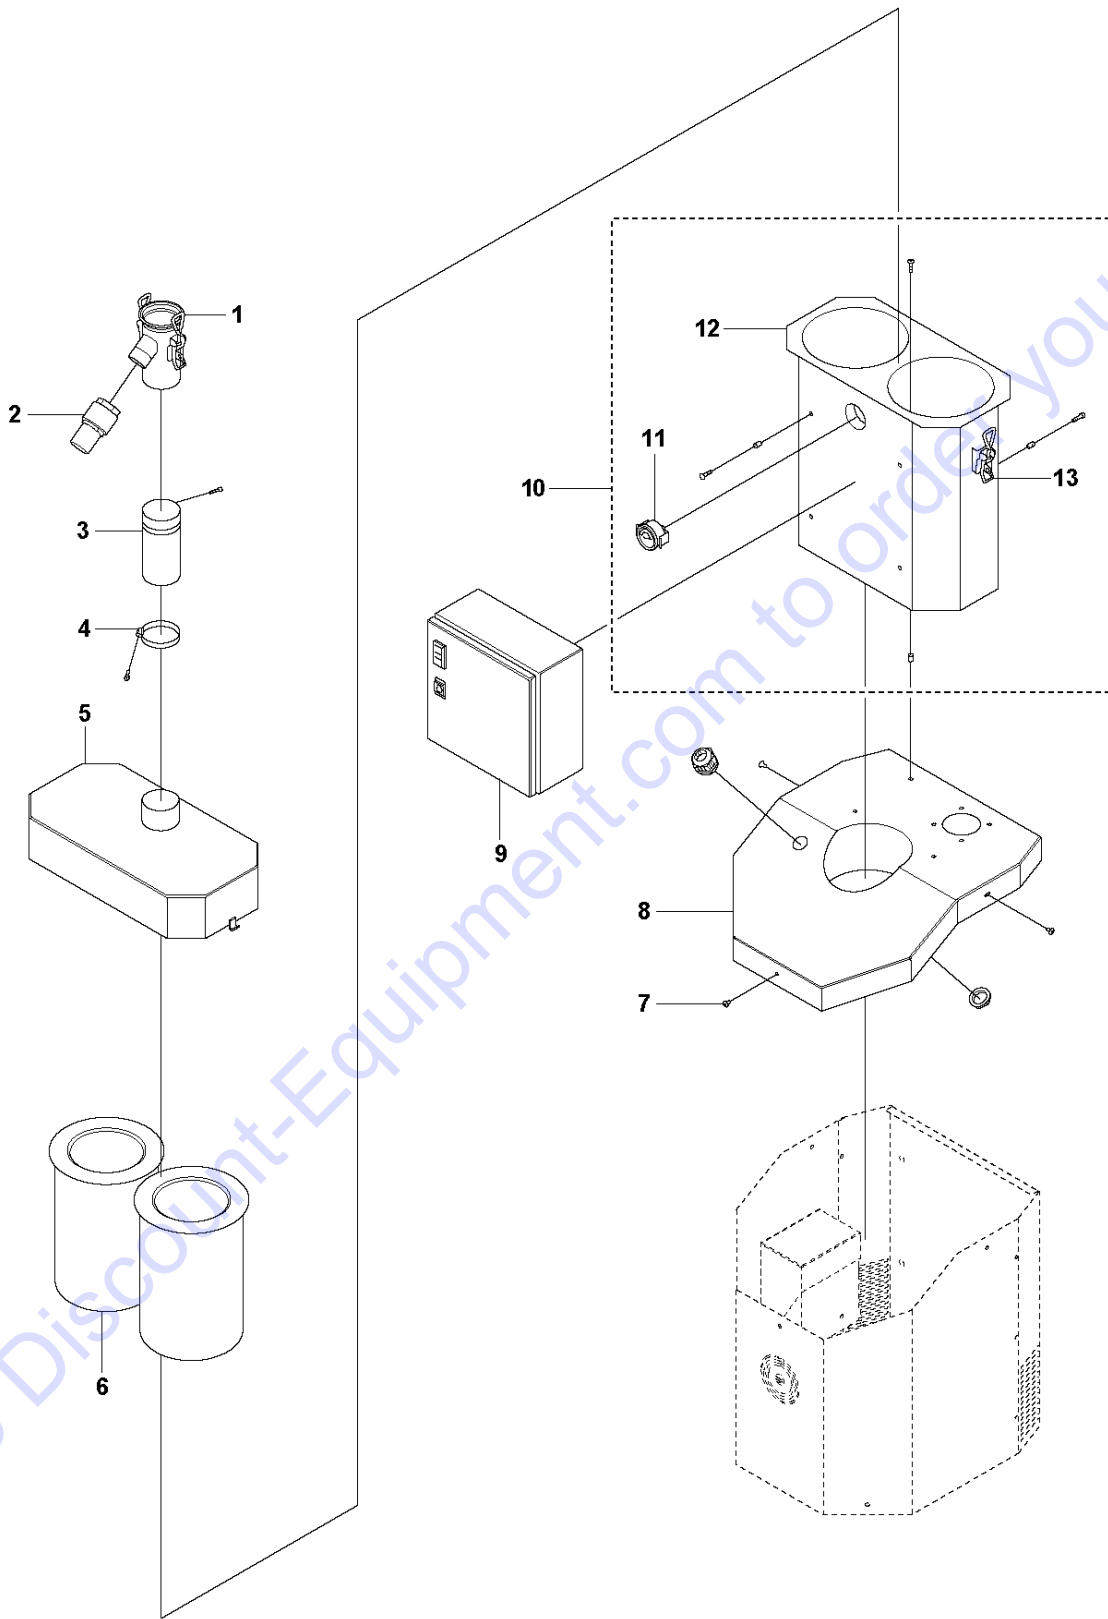

Go to Discount-Equipment.com to order your parts

B T7500/T8600
CHASSIS / FRAME

Ref	Part No	Description	Remark	QTY	KIT
1	590 47 91-01	TANK HALF		1	
2	590 43 43-01	COVER LID		1	1
3	590 43 42-01	FILTER		1	1
4	590 43 44-01	HANDLE		1	1
5	725 24 95-51	SCREW EHHM	M10 x 30	2	1
6	734 11 72-01	WASHER	DIN 125 - A 10,5	2	1, 11
7	590 43 32-01	STOPPER		1	1
8	590 43 39-01	LATCH		5	1
9	725 23 88-51	SCREW EHHM	M6x90	4	1
10	590 43 88-01	FILTER		1	
11	590 47 90-01	TANK HALF		1	
12	590 43 41-01	VALVE KIT		1	11
13	590 43 55-02	INLET		1	11
14	732 25 20-01	HEXAGON LOCKING NUT	M10	2	11
15	596 83 92-01	BOLT		2	11
16	590 43 19-01	HOLDER		1	11
17	590 45 66-01	FLAP		1	11
18	590 43 28-01	SEAL		1	11
19	590 43 34-01	STRAP		1	11
20	590 42 92-01	DUST BAG		1	11
21	590 43 58-01	HOLDER		1	11

Go to Discount-Equipment.com to order your parts

C T7500/T8600
COVER

Go to Discount-Equipment.com to order your parts

COVER

T7500/T8600, 2020-07

Ref	Part No	Description	Remark	QTY	KIT
1	596 22 73-01	REGULATOR	Air pressure	1	
2	590 43 21-01	CHECK VALVE		1	
3	596 22 90-01	TUBE	Ø76	1	
4	590 43 31-01	HOSE CLAMP		2	
5	590 43 46-01	COVER LID		1	
6	590 42 97-01	FILTER		2	
7	596 83 98-01	SCREW	M6 X 25 BN301	11	
8	590 43 47-01	LID		1	
9	599 14 35-01	ELECTRONIC BOX		1	
10	590 43 45-01	FILTER HOUSING	Filter casing	1	
11	590 43 27-01	MANOMETER		1	10
12	590 43 45-01	FILTER HOUSING		1	10
13	591 69 02-01	LOCK		2	10