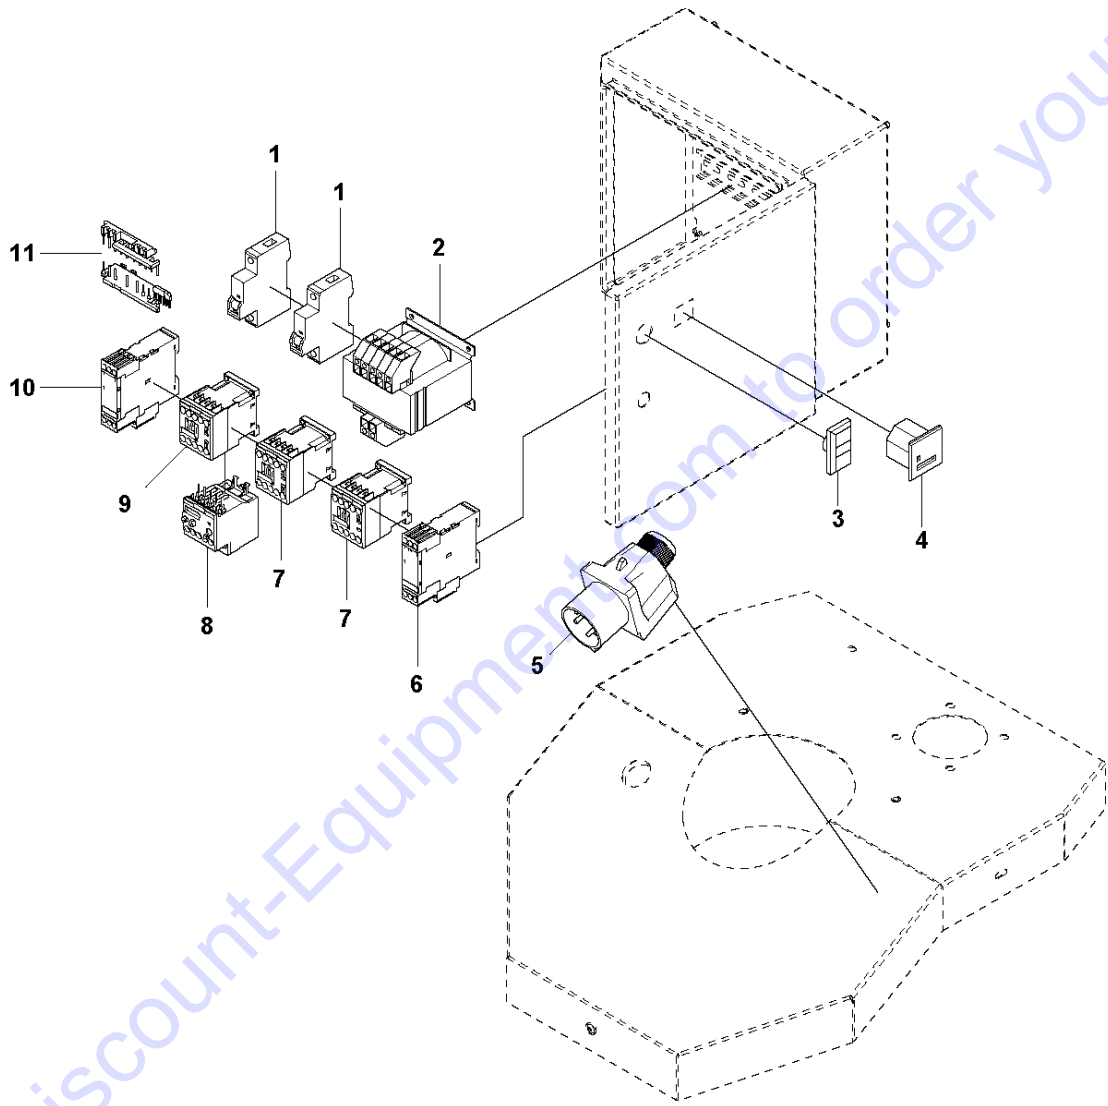

Go to Discount-Equipment.com to order your parts

C T7500/T8600
COVER

Go to Discount-Equipment.com to order your parts

COVER

T7500/T8600, 2020-07

Ref	Part No	Description	Remark	QTY	KIT
1	596 22 73-01	REGULATOR	Air pressure	1	
2	590 43 21-01	CHECK VALVE		1	
3	596 22 90-01	TUBE	Ø76	1	
4	590 43 31-01	HOSE CLAMP		2	
5	590 43 46-01	COVER LID		1	
6	590 42 97-01	FILTER		2	
7	596 83 98-01	SCREW	M6 X 25 BN301	11	
8	590 43 47-01	LID		1	
9	599 14 35-01	ELECTRONIC BOX		1	
10	590 43 45-01	FILTER HOUSING	Filter casing	1	
11	590 43 27-01	MANOMETER		1	10
12	590 43 45-01	FILTER HOUSING		1	10
13	591 69 02-01	LOCK		2	10

Go to Discount-Equipment.com to order your parts

D T7500/T8600 EU/AUS
ELECTRICAL

Ref	Part No	Description	Remark	QTY KIT
1	598 97 41-01	CIRCUIT BREAKER		2
2	592 66 87-01	TRANSFORMER		1
3	597 41 61-01	PUSH BUTTON	Twin - Green/Red	1
4	597 24 93-02	HOUR METER	SIEMENS 7KT5 500	1
5	599 14 32-01	PLUG		1
6	591 80 17-01	RELAY		1
7	598 98 05-02	CONTACTOR		1
8	598 98 37-01	RELAY		1
9	598 98 05-01	CONTACTOR		1
10	598 97 81-01	TIMER		1
11	598 66 77-01	RAIL		1