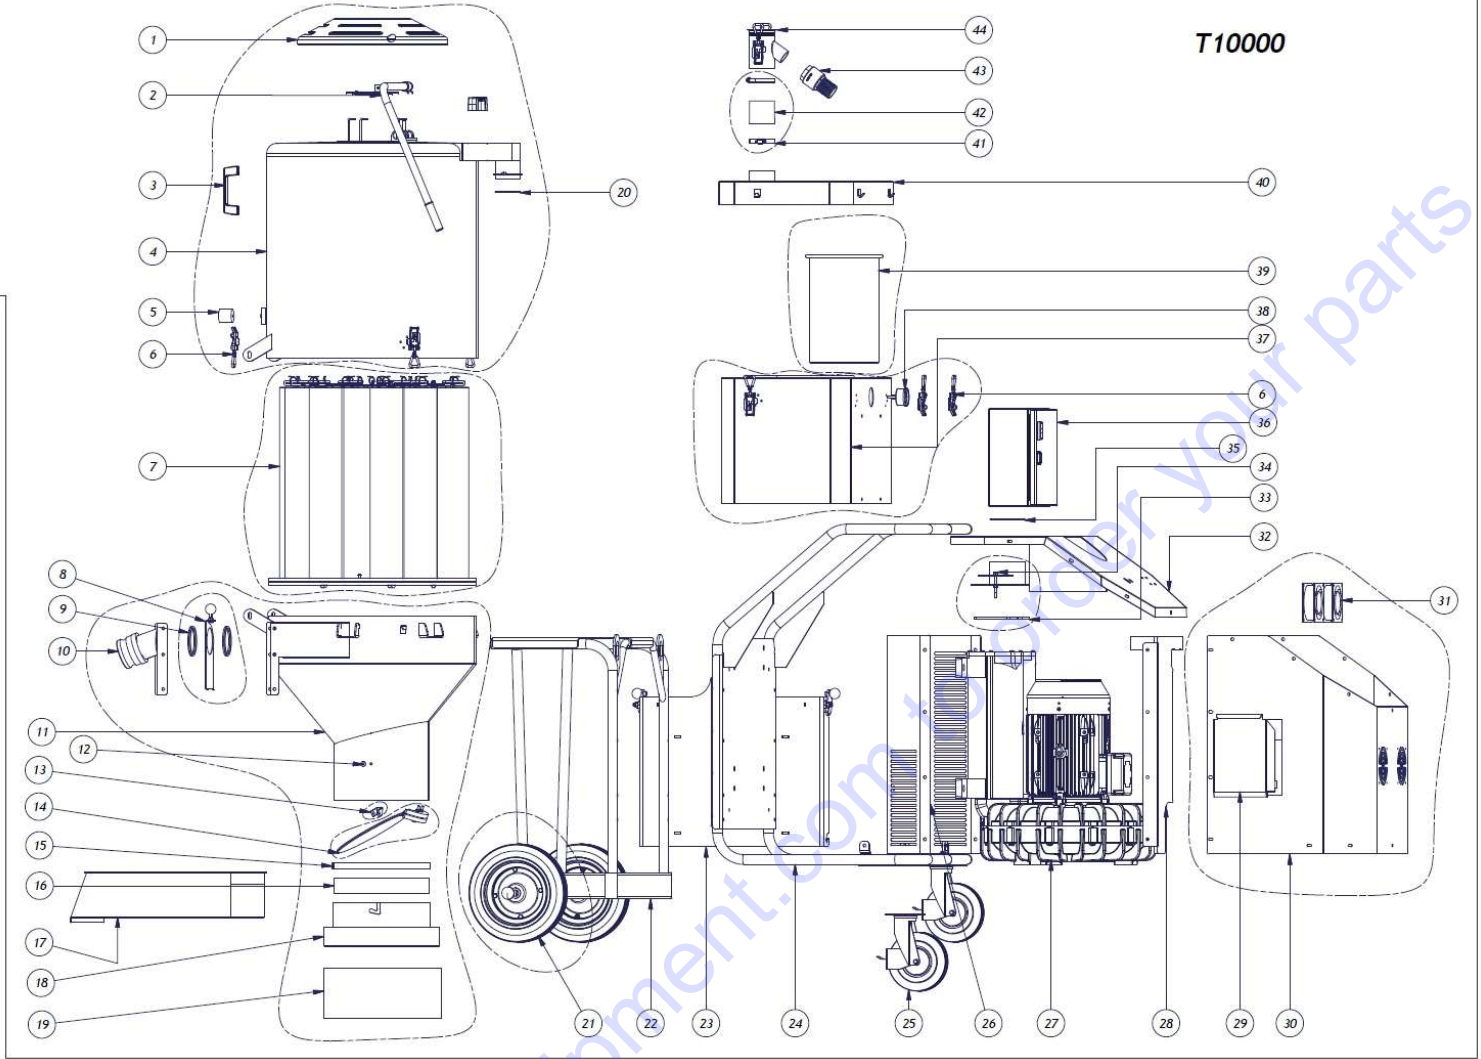

T10000

T10000

Pos	P.E Article Number (valid until 2018-02-28)	HVA Article Number (valid from 2017-11-27)	Description	QTY
1	200600656	590434301	Top cover	1
2	200800005	590445001	Filter cleaning unit (T11000)	1
3	200600658	590434401	Handle	1
4	201500056	590479701	Upper tank kit (T10000)	1
5	1370022	590433201	Rubber stop	1
6	200600606	590433901	Excentric lock kit	5
7	201300436	590438601	FILTER PACKAGE KIT (T10000)	1
8	200600652	590434101	Valve incl. Gasket kit	1
9	9698+9699	590436001	Gasket for inlet valve	2
10	201000028	590435501	Inlet plate 3" camlock	1
11	201500055	590479601	Lower tank kit	1
12	200800326	590456801	Nut for longpac holder on lower tank	1
13	25007	590431901	Holder flap	1
14	200600621	590456601	Flap kit	1
15	1371001	590433401	Belt	1
16	1351162	590432801	Anti skid	1
17	N/A	N/A	Contact Vendor	1
18	200600536a	590435801	Longopac holder	2
19	1376013	590429201	Longopac bag	1
20	1351239	590444001	O-ring 3"	1
21	201200062	590435701	Front wheel kit (1 wheel + cap)	2
22	N/A	N/A	Contact Vendor	1
23	201300490	590433301	Holder pre-sep kit (ex. T10000)	1
24	N/A	N/A	Contact Vendor	1
25	25046	590443801	Caster wheel	2
26	N/A	N/A	Contact Vendor	1
27	201500054	590446801	Vacuum pump 3x480 V 12,6 kW (T10000)	1
27	201500054a	590446401	Vacuum pump 3x400 V 11 kW (T10000)	1
28	N/A	N/A	Contact Vendor	1
29	N/A	N/A	Contact Vendor	1
30	N/A	N/A	Contact Vendor	1
31	1352060	590433001	Cooling fan motor cover	2
32	N/A	N/A	Contact Vendor	1
33	N/A	N/A	Contact Vendor	1
34	N/A	N/A	Contact Vendor	1
35	N/A	N/A	Contact Vendor	1
36	201500053	590446601	ELECTRICAL CABINET 12,6 kW 480 V (ex. T10000)	1
36	201500053a	590446301	ELECTRICAL CABINET 11 kW 400 V (ex. T10000)	1
37	N/A	N/A	Contact Vendor	1
38	1349116	590432701	Manometer	1
39	200600595a	N/A	Hepa filter H13 100% DOP tested	3
39	200600595	590433701	Hepa filter H13	3
40	N/A	N/A	Contact Vendor	1
41	1357072	590433101	76mm (3") hose clamp	2
42	1332039	590432601	Hose 76mm (3")	0,15 (m)
43	80683	590432101	Vacuum check valve	1
44	80830	590432201	Air regulator tube	1