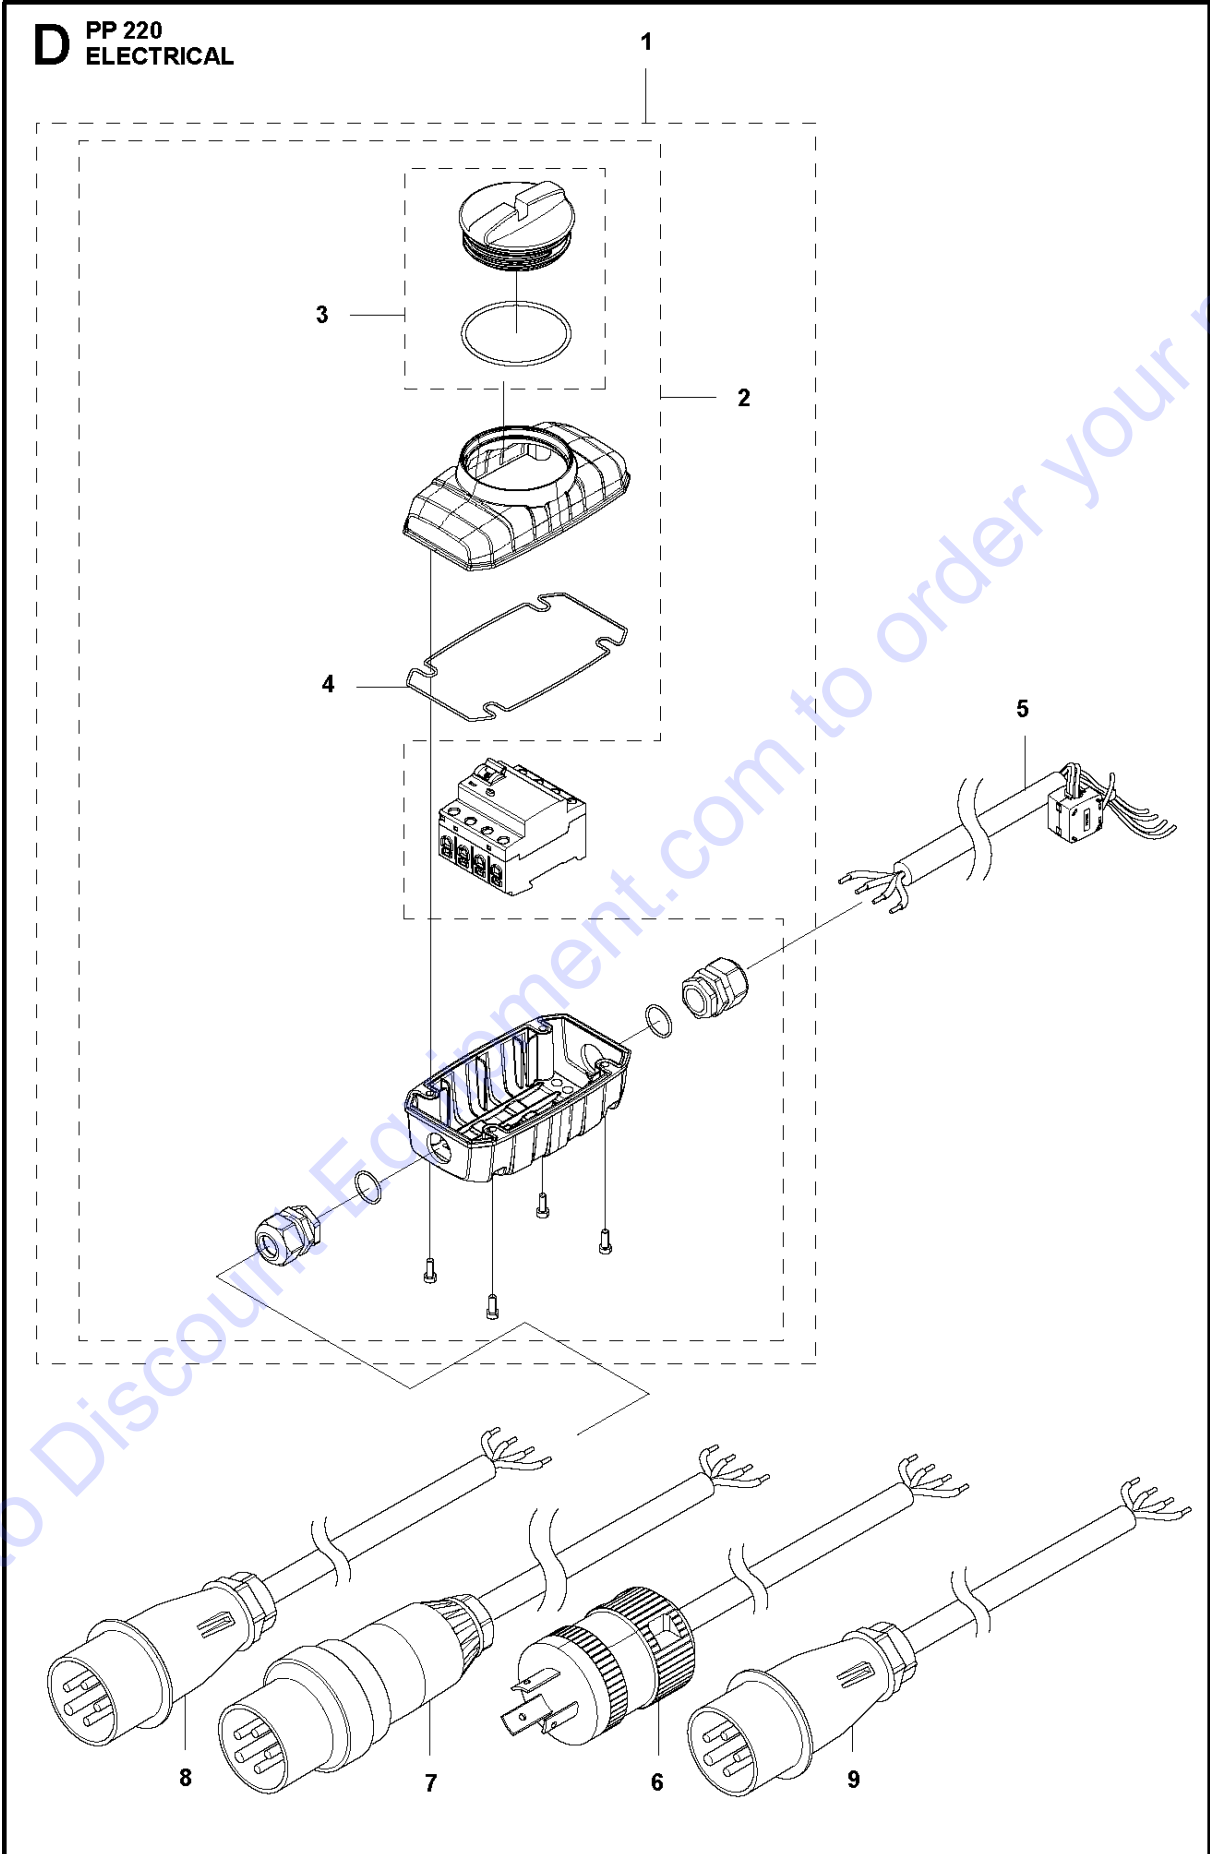

ELECTRICAL

PP220, Valid for S/N: 20163400001 and forward

Ref	Part No	Description	Remark	QTY KIT
1	577 27 24-02	PRCD		1
2	589 33 59-01	BOX		1
3	585 03 89-01	LID		1
4	577 26 23-01	O-RING		1
5	577 50 29-05	CABLE ASSY	Aus	1
5	577 50 29-06	CABLE ASSY	Japan	1
5	577 50 29-07	CABLE ASSY	EU	1
5	577 50 29-08	CABLE ASSY	US	1
6	576 47 25-03	CABLE ASSY	Japan	1
7	576 47 25-02	CABLE ASSY	Aus	1
8	576 47 25-05	CABLE ASSY	EU	1
9	576 47 25-06	CABLE ASSY	US	1

Go to Discount-Equipment.com to order your parts