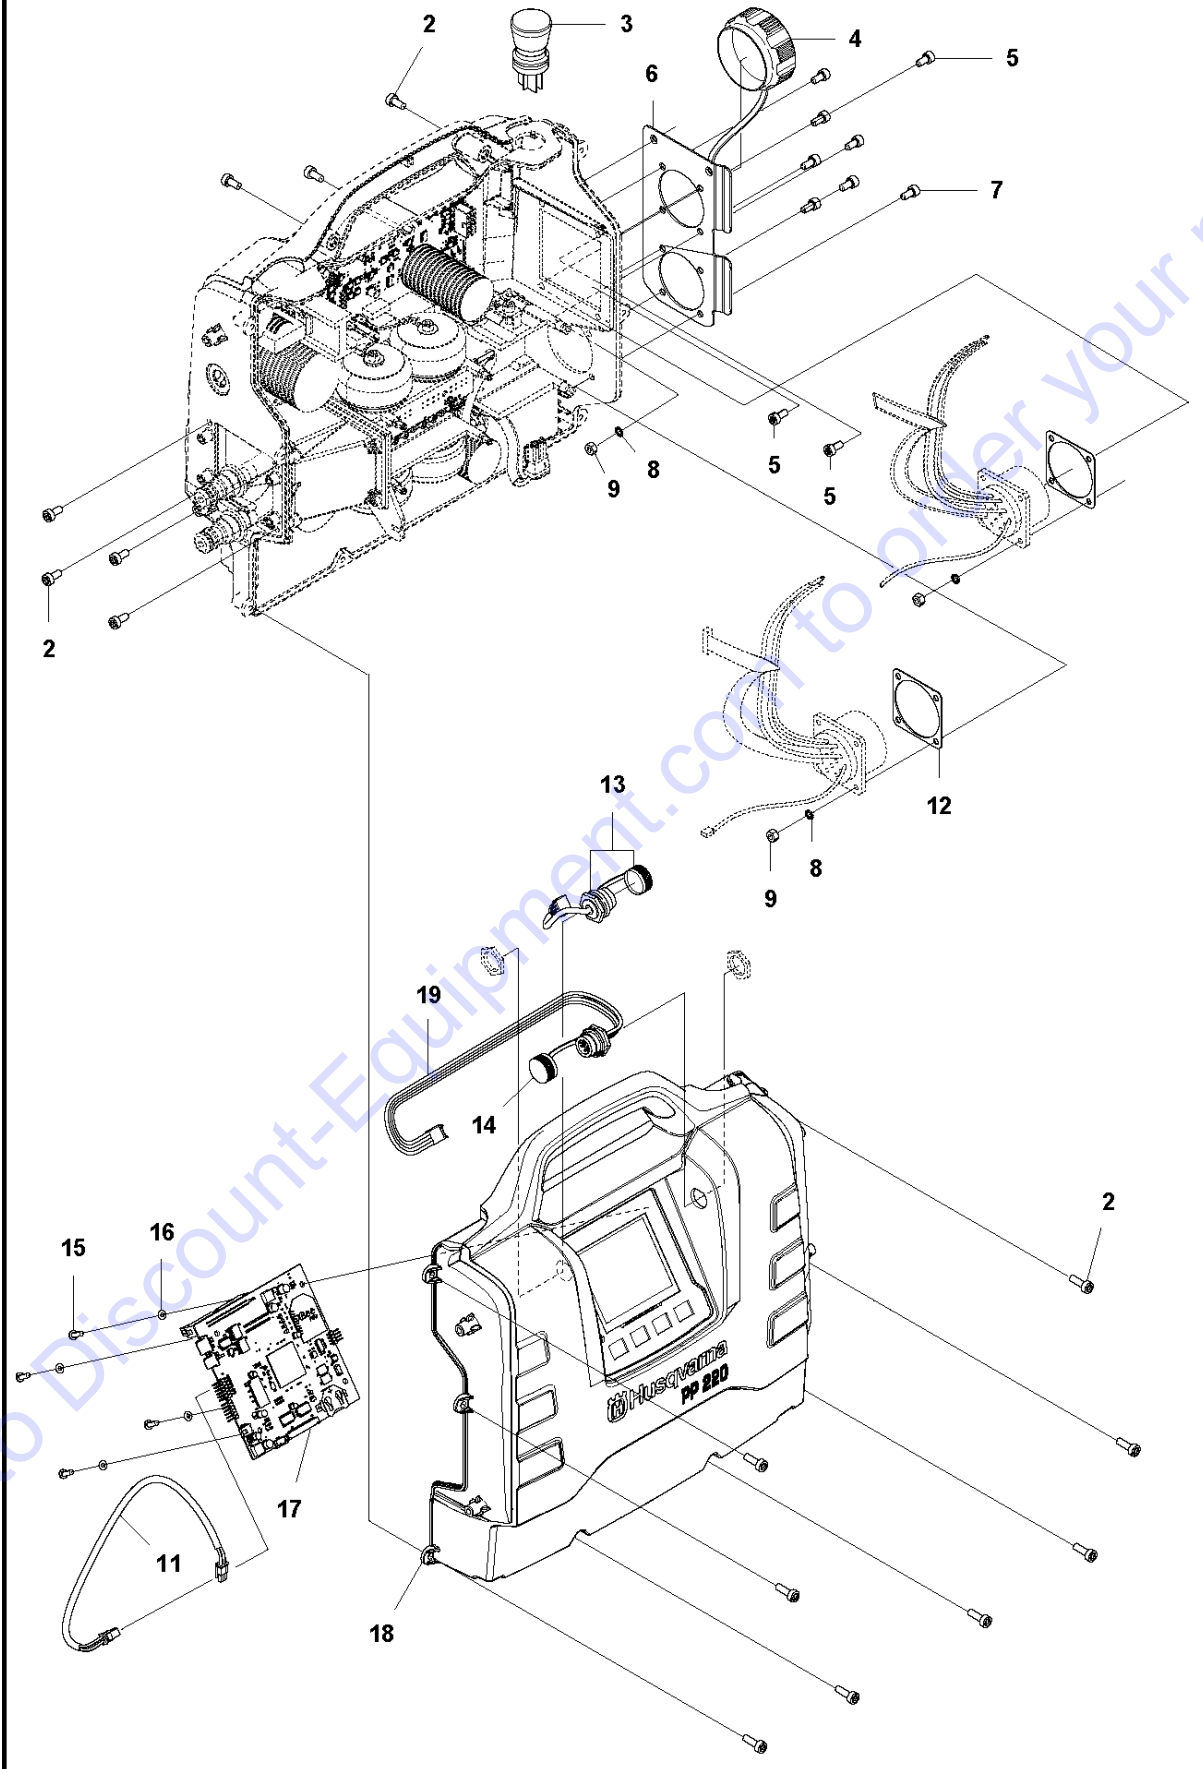

Go to Discount-Equipment.com to order your parts

B PP 220
WIRING HARNESS

WIRING HARNESS

PP220, Valid for S/N: 20163400001 and forward

Ref	Part No	Description	Remark	QTY KIT
2	504 61 09-03	SCREW ITXPANT		15
3	582 73 74-01	STOP SWITCH ASSY		1
4	525 73 44-02	LID		1
5	531 11 92-50	SCREW		9
6	575 70 87-03	PLATE		1
7	531 11 92-51	SCREW		1
8	735 21 46-01	LOCKWASHER		3
9	731 23 14-01	HEXAGON NUT		3
11	578 93 29-01	BOX		1
12	525 73 45-01	SEALING		2
13	586 14 66-02	CONTACT		1
14	585 47 86-01	RUBBER PLUG		1
15	578 77 61-03	SCREW ITXPANT		4
16	576 97 48-01	WASHER		4
17	586 71 18-02	PRINTED CIRCUIT ASSY		1
18	586 23 99-02	MAIN BODY		1
19	577 31 39-02	CONTACT		1