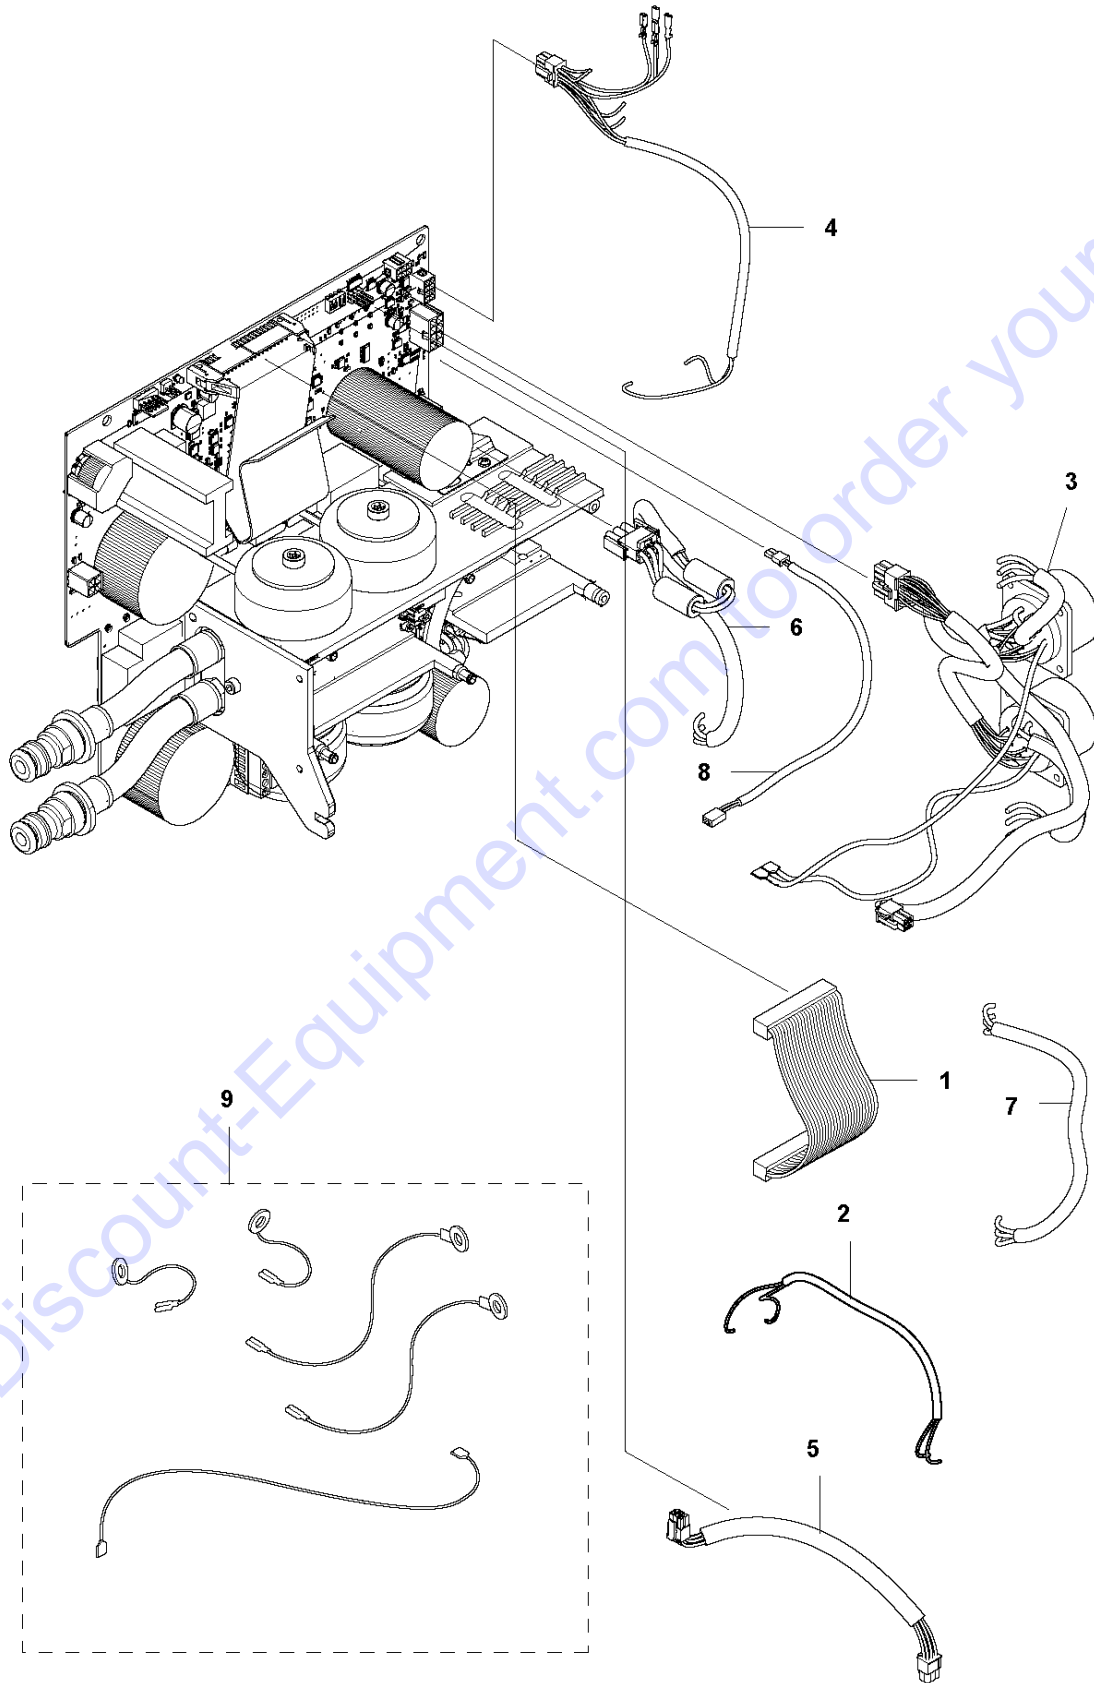

Go to Discount-Equipment.com to order your parts

ELECTRICAL

PP220, Valid for S/N: 20163400001 and forward

Ref	Part No	Description	Remark	QTY KIT
1	577 27 24-02	PRCD		1
2	589 33 59-01	BOX		1
3	585 03 89-01	LID		1
4	577 26 23-01	O-RING		1
5	577 50 29-05	CABLE ASSY	Aus	1
5	577 50 29-06	CABLE ASSY	Japan	1
5	577 50 29-07	CABLE ASSY	EU	1
5	577 50 29-08	CABLE ASSY	US	1
6	576 47 25-03	CABLE ASSY	Japan	1
7	576 47 25-02	CABLE ASSY	Aus	1
8	576 47 25-05	CABLE ASSY	EU	1
9	576 47 25-06	CABLE ASSY	US	1

Go to Discount-Equipment.com to order your parts

E PP 220
ELECTRICAL

ELECTRICAL

PP220, Valid for S/N: 20163400001 and forward

Ref	Part No	Description	Remark	QTY KIT
1	575 81 06-01	CABLE ASSY		1
2	578 77 99-01	CABLE ASSY		1
3	525 73 46-01	CONTACT HOUSING		1
4	575 81 07-02	CABLE ASSY		1
5	578 78 02-01	CABLE ASSY		1
6	575 81 11-01	CABLE ASSY		1
7	578 78 00-01	CABLE ASSY		1
8	588 55 58-01	CABLE		1
9	589 34 88-01	GROUND CABLE		1

Go to Discount-Equipment.com to order your parts

B PP 220
WIRING HARNESS

WIRING HARNESS

PP220, Valid for S/N: 20163400001 and forward

Ref	Part No	Description	Remark	QTY KIT
2	504 61 09-03	SCREW ITXPANT		15
3	582 73 74-01	STOP SWITCH ASSY		1
4	525 73 44-02	LID		1
5	531 11 92-50	SCREW		9
6	575 70 87-03	PLATE		1
7	531 11 92-51	SCREW		1
8	735 21 46-01	LOCKWASHER		3
9	731 23 14-01	HEXAGON NUT		3
11	578 93 29-01	BOX		1
12	525 73 45-01	SEALING		2
13	586 14 66-02	CONTACT		1
14	585 47 86-01	RUBBER PLUG		1
15	578 77 61-03	SCREW ITXPANT		4
16	576 97 48-01	WASHER		4
17	586 71 18-02	PRINTED CIRCUIT ASSY		1
18	586 23 99-02	MAIN BODY		1
19	577 31 39-02	CONTACT		1