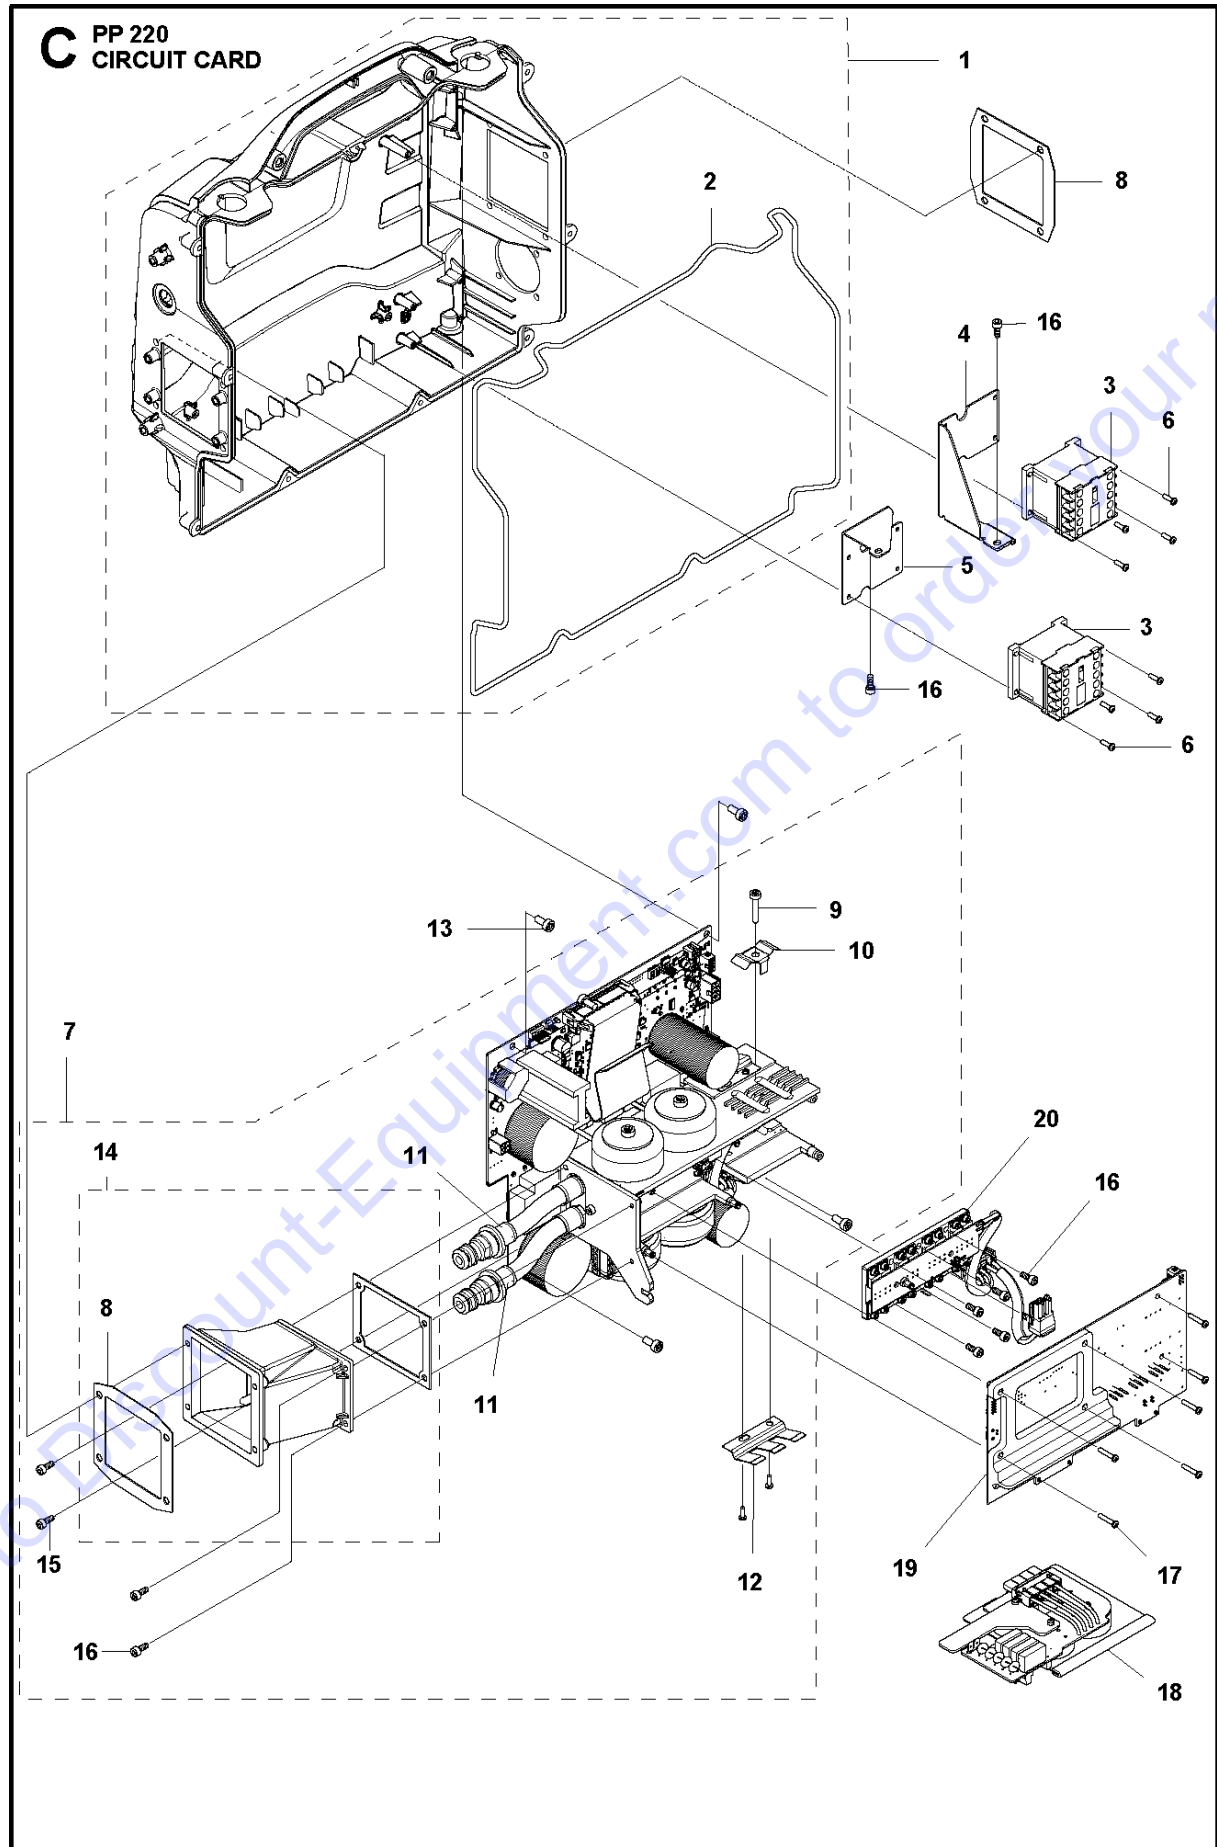

CIRCUIT CARD

PP220, Valid for S/N: 20163400001 and forward

Ref	Part No	Description	Remark	QTY	KIT
1	585 03 84-02	MAIN BODY	Incl. 2	1	
2	525 61 70-05	SEALING		1	1
3	578 34 70-01	CONTACTOR		2	
4	582 66 41-01	BRACKET		1	
5	582 66 43-01	BRACKET		1	
6	578 77 61-02	SCREW ITPANT		8	
7	586 24 00-02	CIRCUIT BOARD		1	
8	574 37 54-02	SEAL		2	
9	725 53 29-55	SCREW IHSCM		1	
10	584 64 43-01	CLIP		1	
11	579 76 12-01	HOSE ASSY		2	
12	582 53 01-01	CLIP		1	
13	504 61 09-03	SCREW ITPANT		4	
14	585 03 86-01	AIR CONDUCTOR	Incl. 1 piece of pos. 8	1	
15	725 52 91-01	SCREW IHSCM		3	
16	725 52 89-05	SCREW IHSCM		10	
17	729 52 28-71	SCREW CRPANT		6	
18	581 30 33-04	PRINTED CIRCUIT ASSY		1	
19	589 34 08-01	PRINTED CIRCUIT ASSY		1	
20	587 16 43-02	PRINTED CIRCUIT ASSY		1	