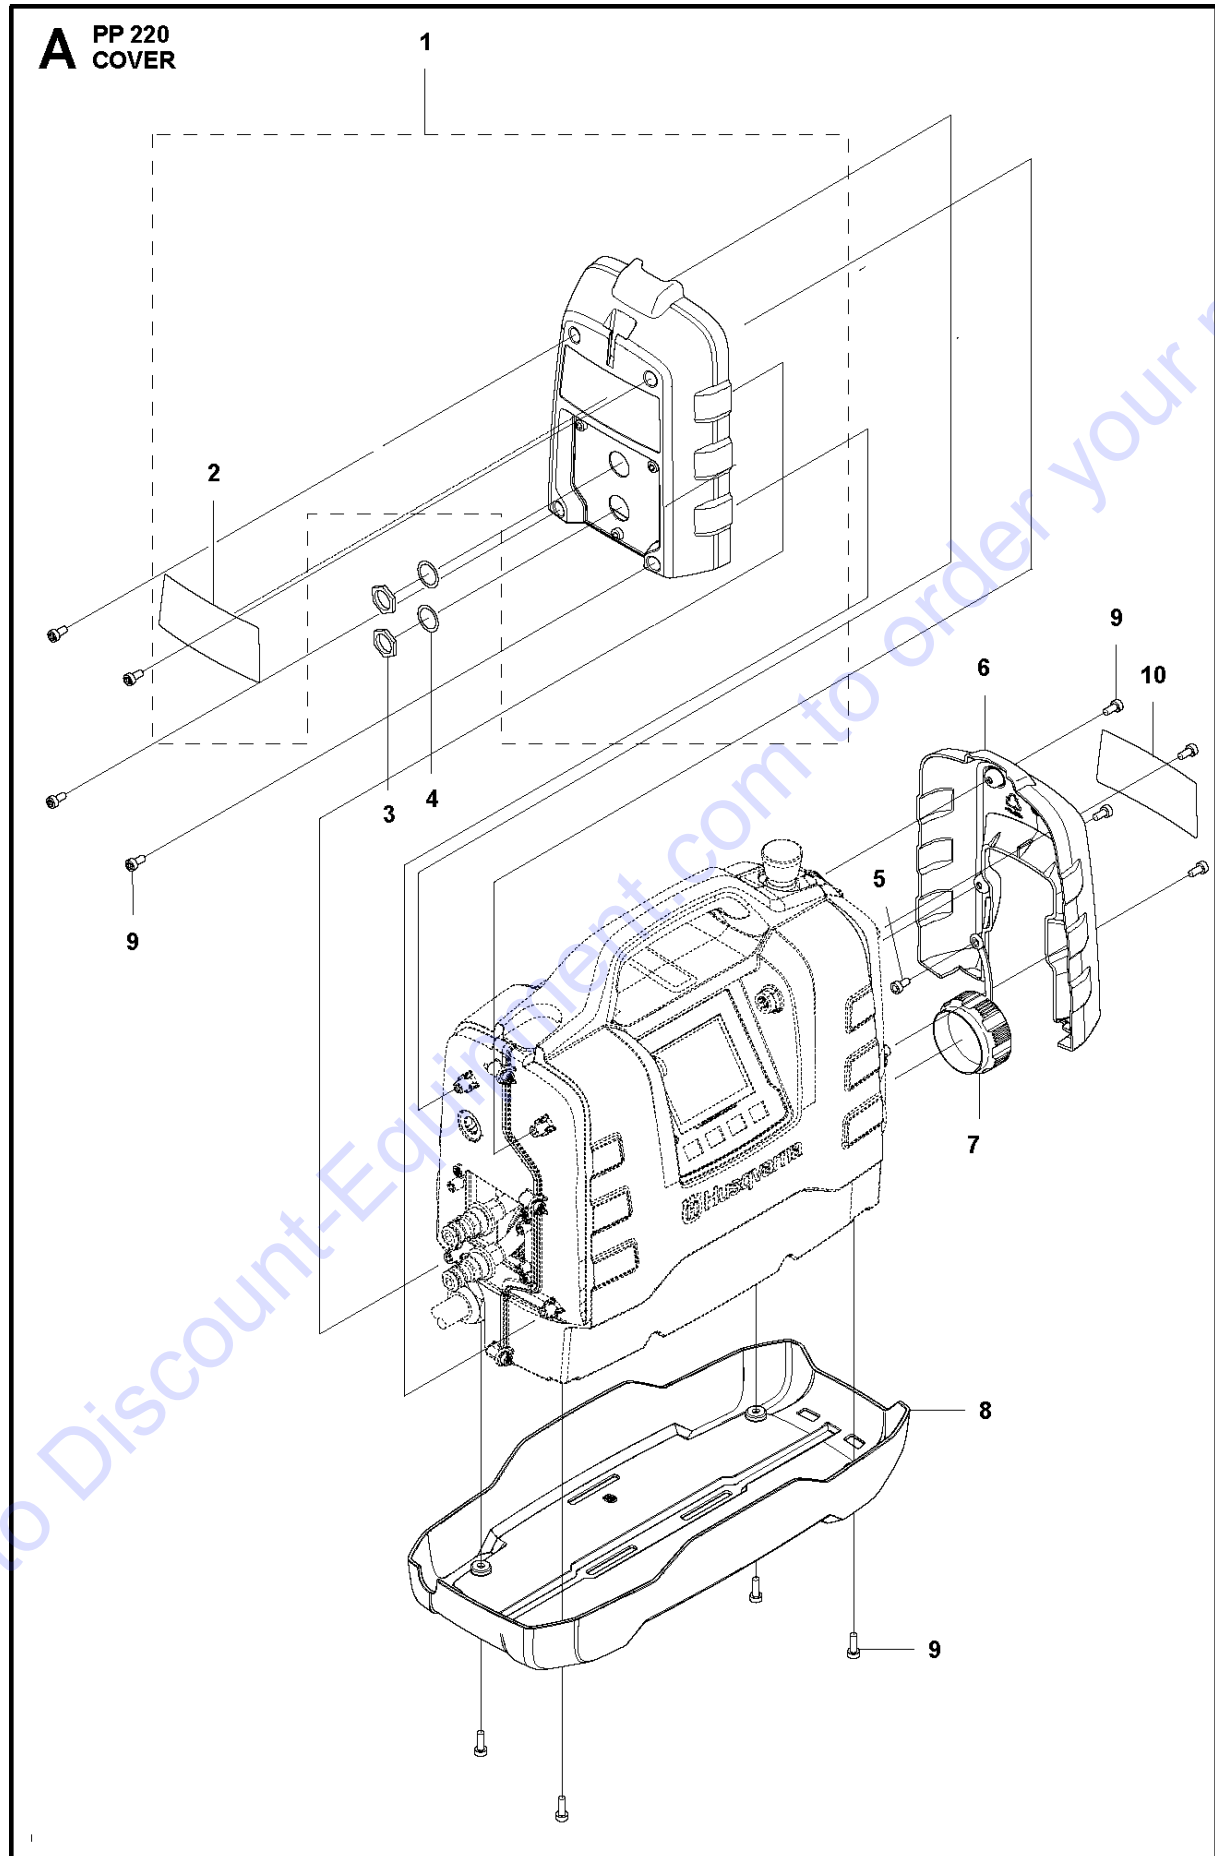

COVER

PP220, Valid for S/N: 20163400001 and forward

Ref	Part No	Description	Remark	QTY	KIT
1	586 23 98-02	COVER	EU + AUS, Incl. 2	1	
1	586 23 98-03	COVER	US + JP, Incl. 2	1	
2	575 74 59-02	LABEL		1	1
2	575 74 59-03	LABEL		1	1
3	531 11 73-41	NUT		2	1
4	531 11 91-85	SEALING RING		2	1
5	504 90 94-10	SCREW ITXSCT		1	
6	575 70 94-01	COVER		1	
6	587 21 48-01	COVER	US & AUS	1	
7	525 73 44-01	LID		1	
8	522 92 24-01	BOTTOM		1	
9	504 61 09-03	SCREW ITXPANT		12	
10	586 86 00-01	LABEL		1	

Go to Discount-Equipment.com to order your parts