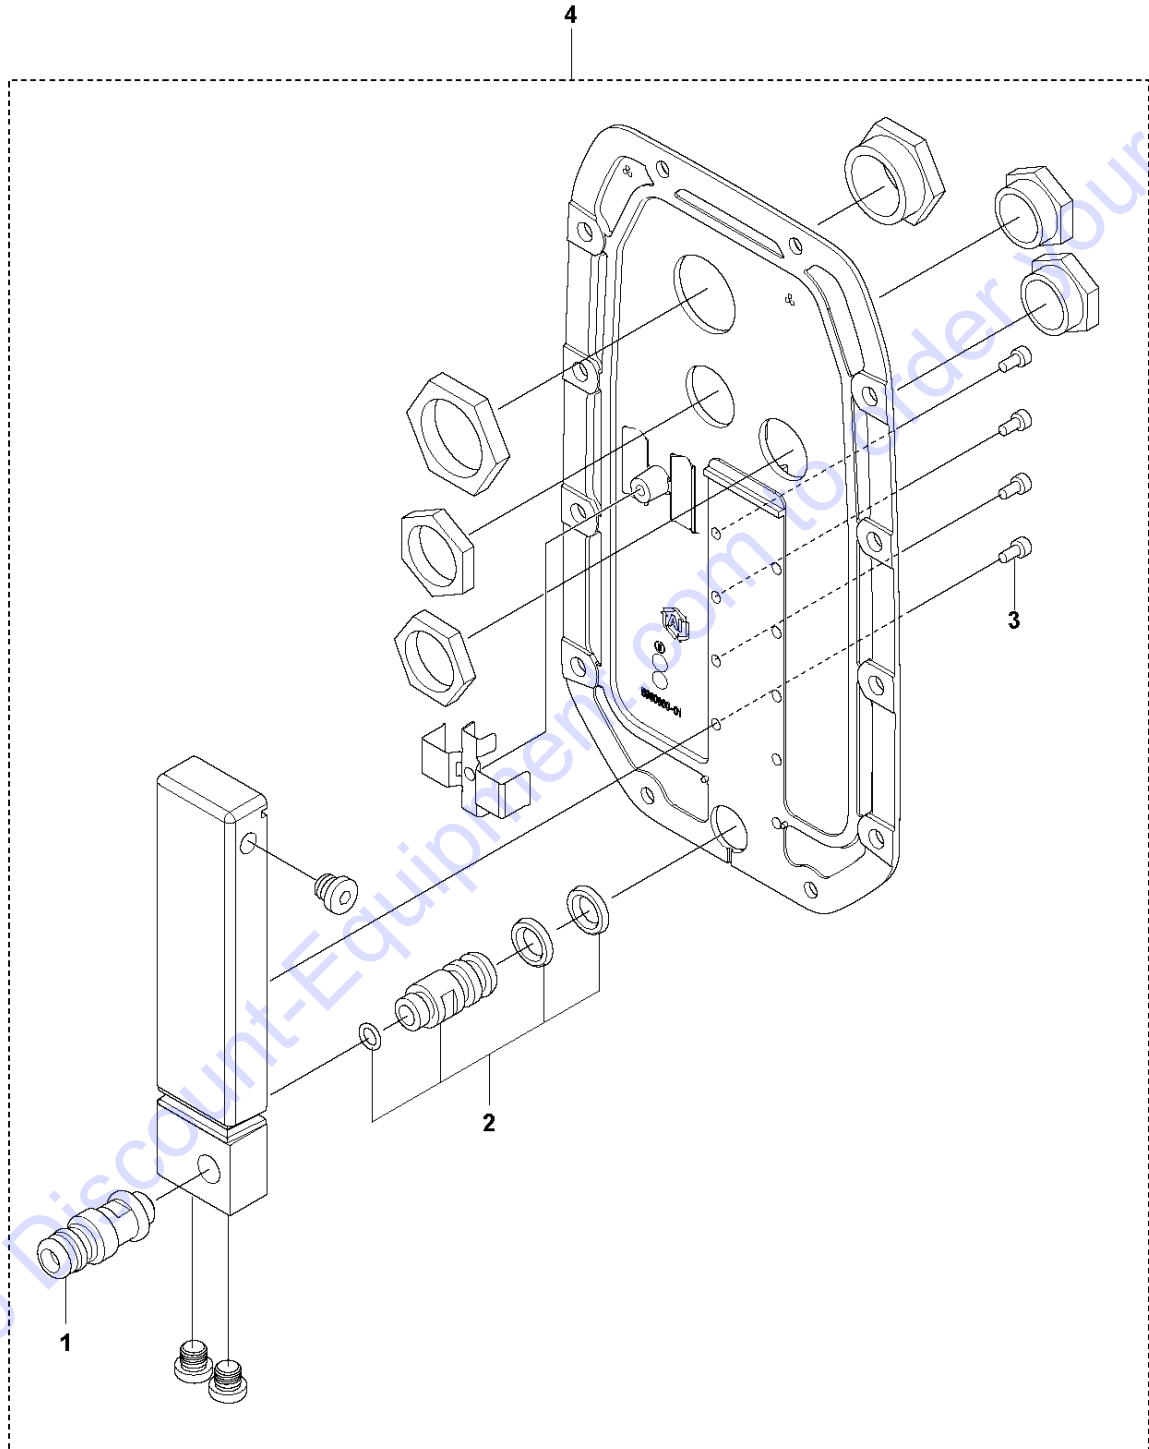

C PP 70
COOLING SYSTEM

Ref	Part No	Description	Remark	QTY KIT
1	596 47 27-01	WATER CONNECTOR		1
2	597 86 32-01	PIPE ASSY		1
3	725 52 87-01	SCREW IHSCM		4
4	597 86 35-01	LID		1

Go to Discount-Equipment.com to order your parts