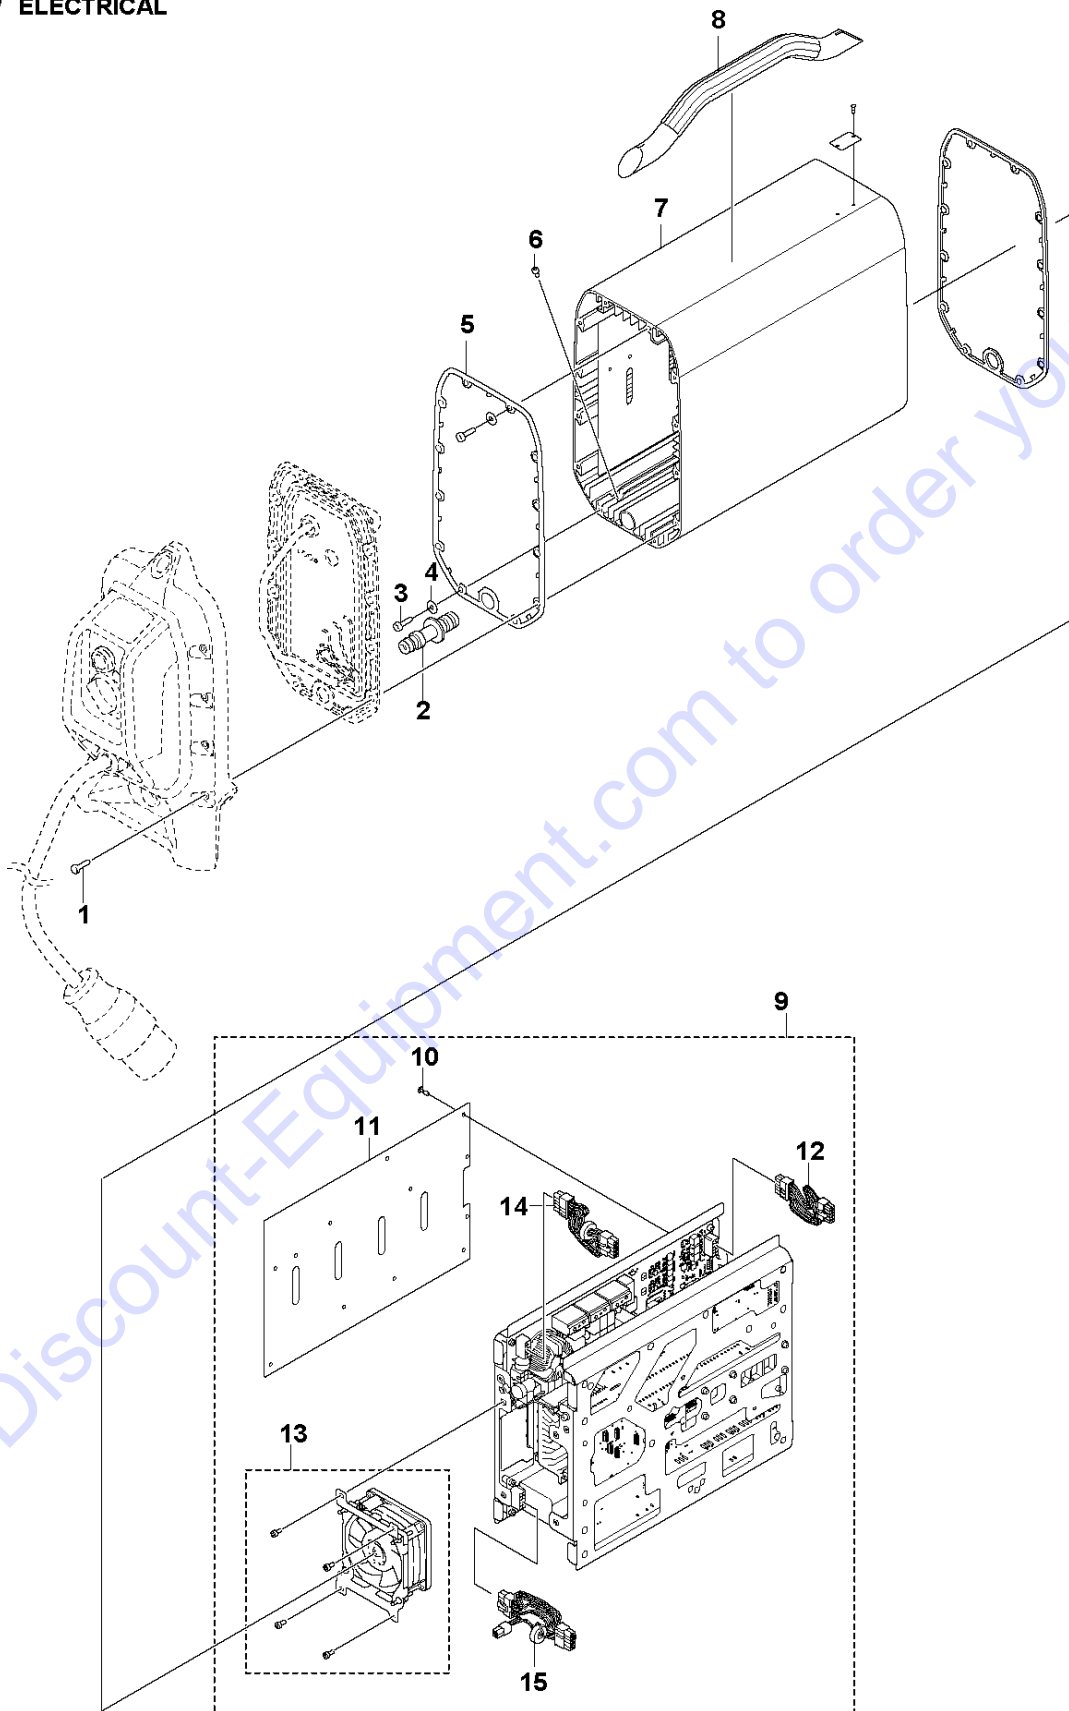

Go to Discount-Equipment.com to order your parts

D PP 70
ELECTRICAL

Go to Discount-Equipment.com to order your parts

Ref	Part No	Description	Remark	QTY KIT
1	503 21 53-20	SCREW ITXSCM		16
2	596 45 17-01	WATER CONNECTOR		1
3	725 52 87-01	SCREW IHSCM		2
4	734 11 47-41	WASHER		2
5	593 25 50-01	SEALING		1
6	544 07 74-01	SCREW		2
7	596 40 37-01	CHASSIS		1
8	593 25 72-01	HANDLE ASSY		1
9	597 86 46-01	ELECTRICAL SYSTEM		1
10	597 90 92-01	RIVET		9
11	597 88 61-01	PRINTED CIRCUIT ASSY		1
12	593 26 90-01	CABLE		1
13	597 86 45-01	FAN		1
14	597 94 02-01	CABLE		1
15	597 94 01-01	CABLE		1