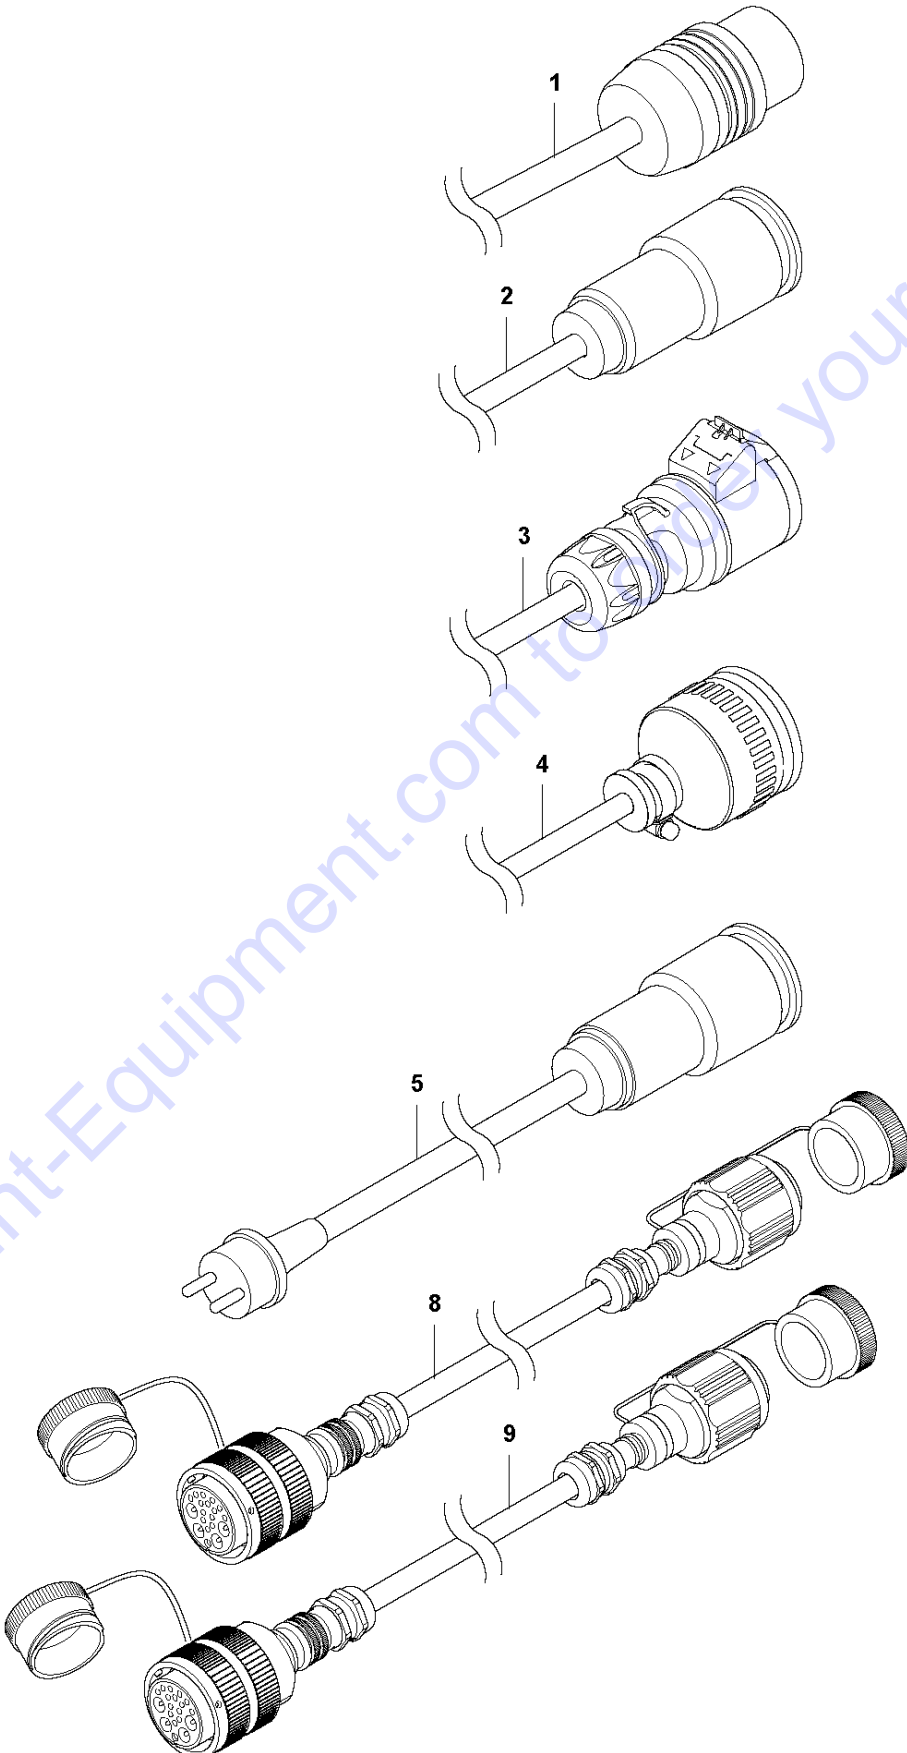

A PP 70
COVER

Ref	Part No	Description	Remark	QTY KIT
1	593 27 03-01	CABLE		1
2	593 25 47-01	COVER		1
3	593 26 14-01	PAD		1
4	597 86 41-01	BUTTON ASSY		1
5	597 86 42-01	BODY ASSY		1
6	593 25 86-01	SEALING		1
7	593 30 67-01	CIRCUIT BREAKER		1
8	597 86 40-01	BRACKET		1
9	597 86 44-01	CABLE ASSY		1
10	597 86 39-01	KNOB ASSY		1
11	503 21 53-20	SCREW ITXSCM		14

Go to Discount-Equipment.com to order your parts

D PP 70
ELECTRICAL

Go to Discount-Equipment.com to order your parts

Ref	Part No	Description	Remark	QTY KIT
1	503 21 53-20	SCREW ITXSCM		16
2	596 45 17-01	WATER CONNECTOR		1
3	725 52 87-01	SCREW IHSCM		2
4	734 11 47-41	WASHER		2
5	593 25 50-01	SEALING		1
6	544 07 74-01	SCREW		2
7	596 40 37-01	CHASSIS		1
8	593 25 72-01	HANDLE ASSY		1
9	597 86 46-01	ELECTRICAL SYSTEM		1
10	597 90 92-01	RIVET		9
11	597 88 61-01	PRINTED CIRCUIT ASSY		1
12	593 26 90-01	CABLE		1
13	597 86 45-01	FAN		1
14	597 94 02-01	CABLE		1
15	597 94 01-01	CABLE		1

Go to Discount-Equipment.com to order your parts

F PP 70
ACCESSORIES

Ref	Part No	Description	Remark	QTY KIT
1	576 47 25-02	CABLE ASSY	Aus	
2	576 47 25-05	CABLE ASSY	EU	
3	576 47 25-06	CABLE ASSY	US	
4	576 47 25-03	CABLE ASSY	Japan	
5	579 00 23-01	HARNESS	Ny variant EU	
5	579 00 23-02	HARNESS	Ny variant AU	
5	579 00 23-07	HARNESS	Ny variant US	
8	596 26 31-01	CABLE ASSY		
9	596 26 31-02	CABLE ASSY		