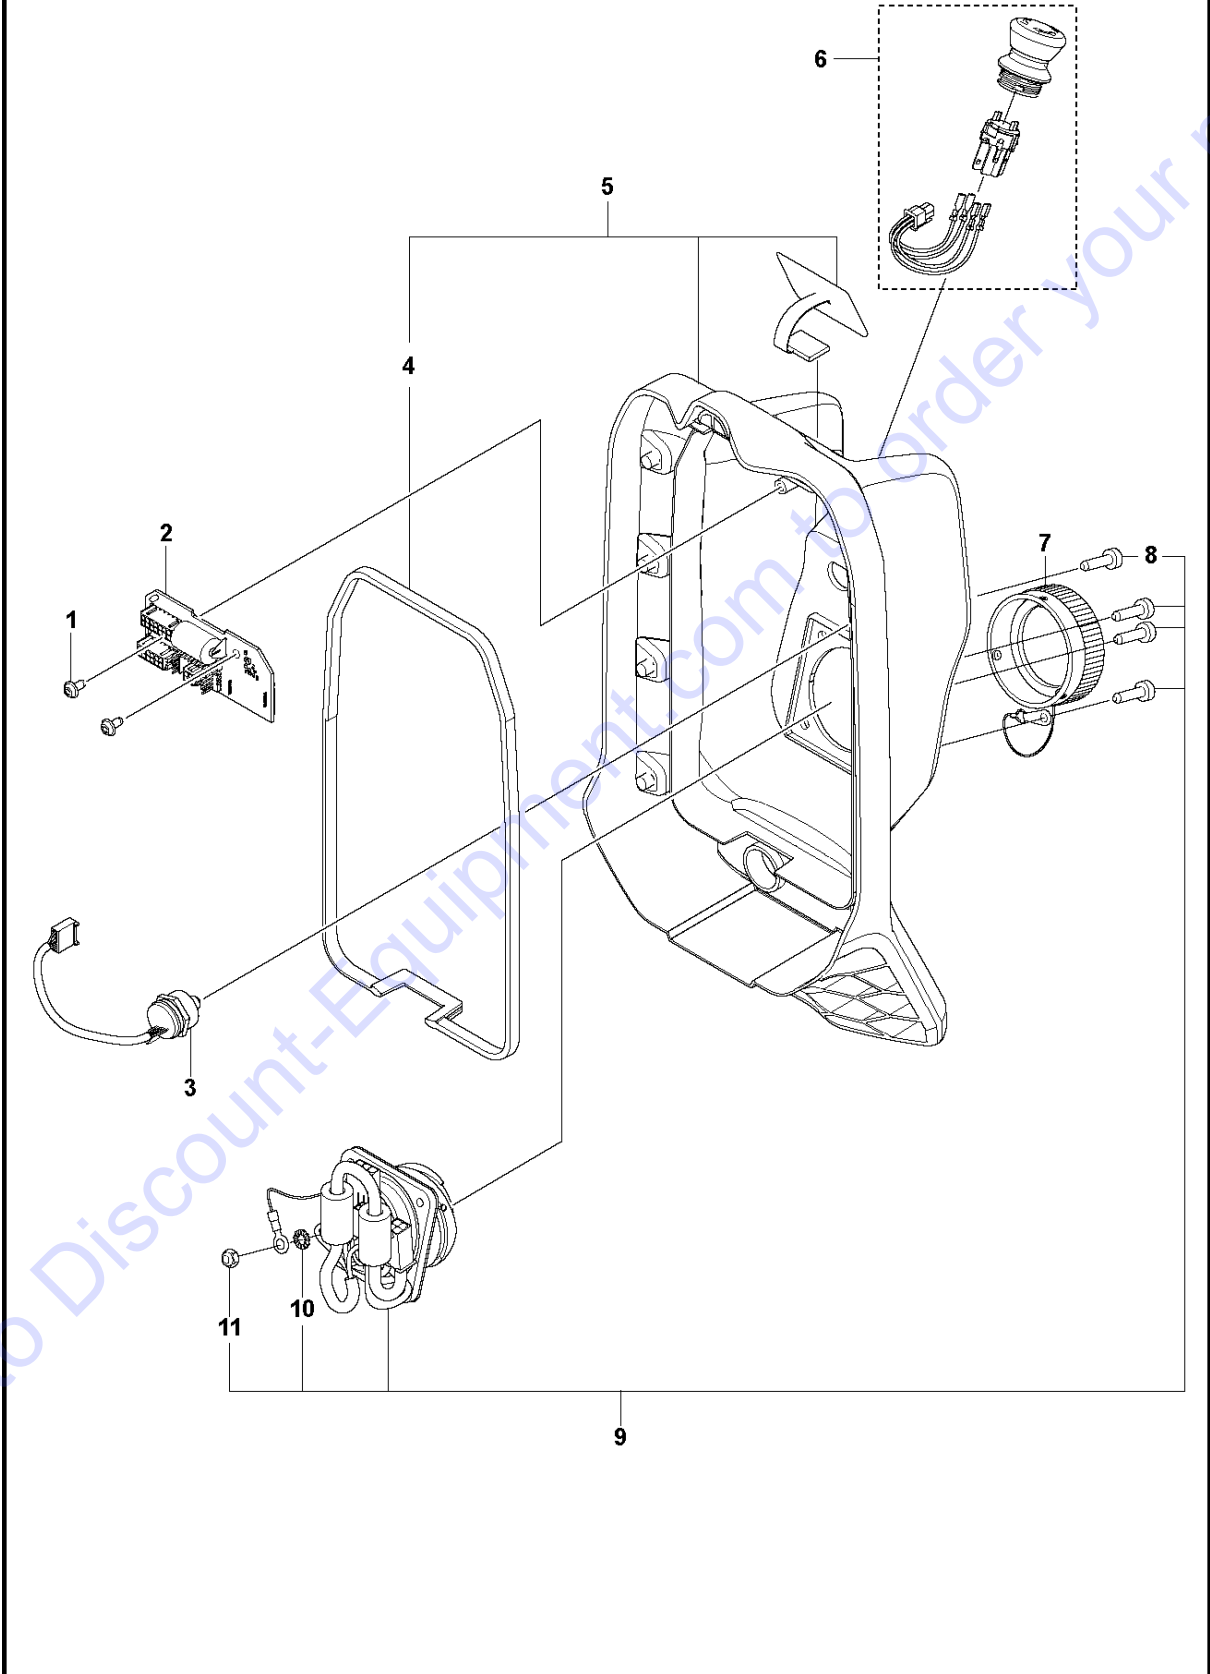

B PP 70
COVER, REAR

Ref	Part No	Description	Remark	QTY KIT
1	596 33 11-01	SCREW		2
2	593 29 62-01	PRINTED CIRCUIT ASSY		1
3	586146603	TBD		1
4	593 25 86-02	SEALING		1
5	597 86 36-01	BODY ASSY		1
6	597 86 39-01	KNOB ASSY		1
7	593 36 08-01	CABLE ASSY		1
8	503 21 53-20	SCREW ITXSCM		4
9	597 86 37-01	CABLE ASSY		1
10	735 21 46-01	LOCKWASHER		2
11	732 21 14-01	LOCK NUT		1

Go to Discount-Equipment.com to order your parts