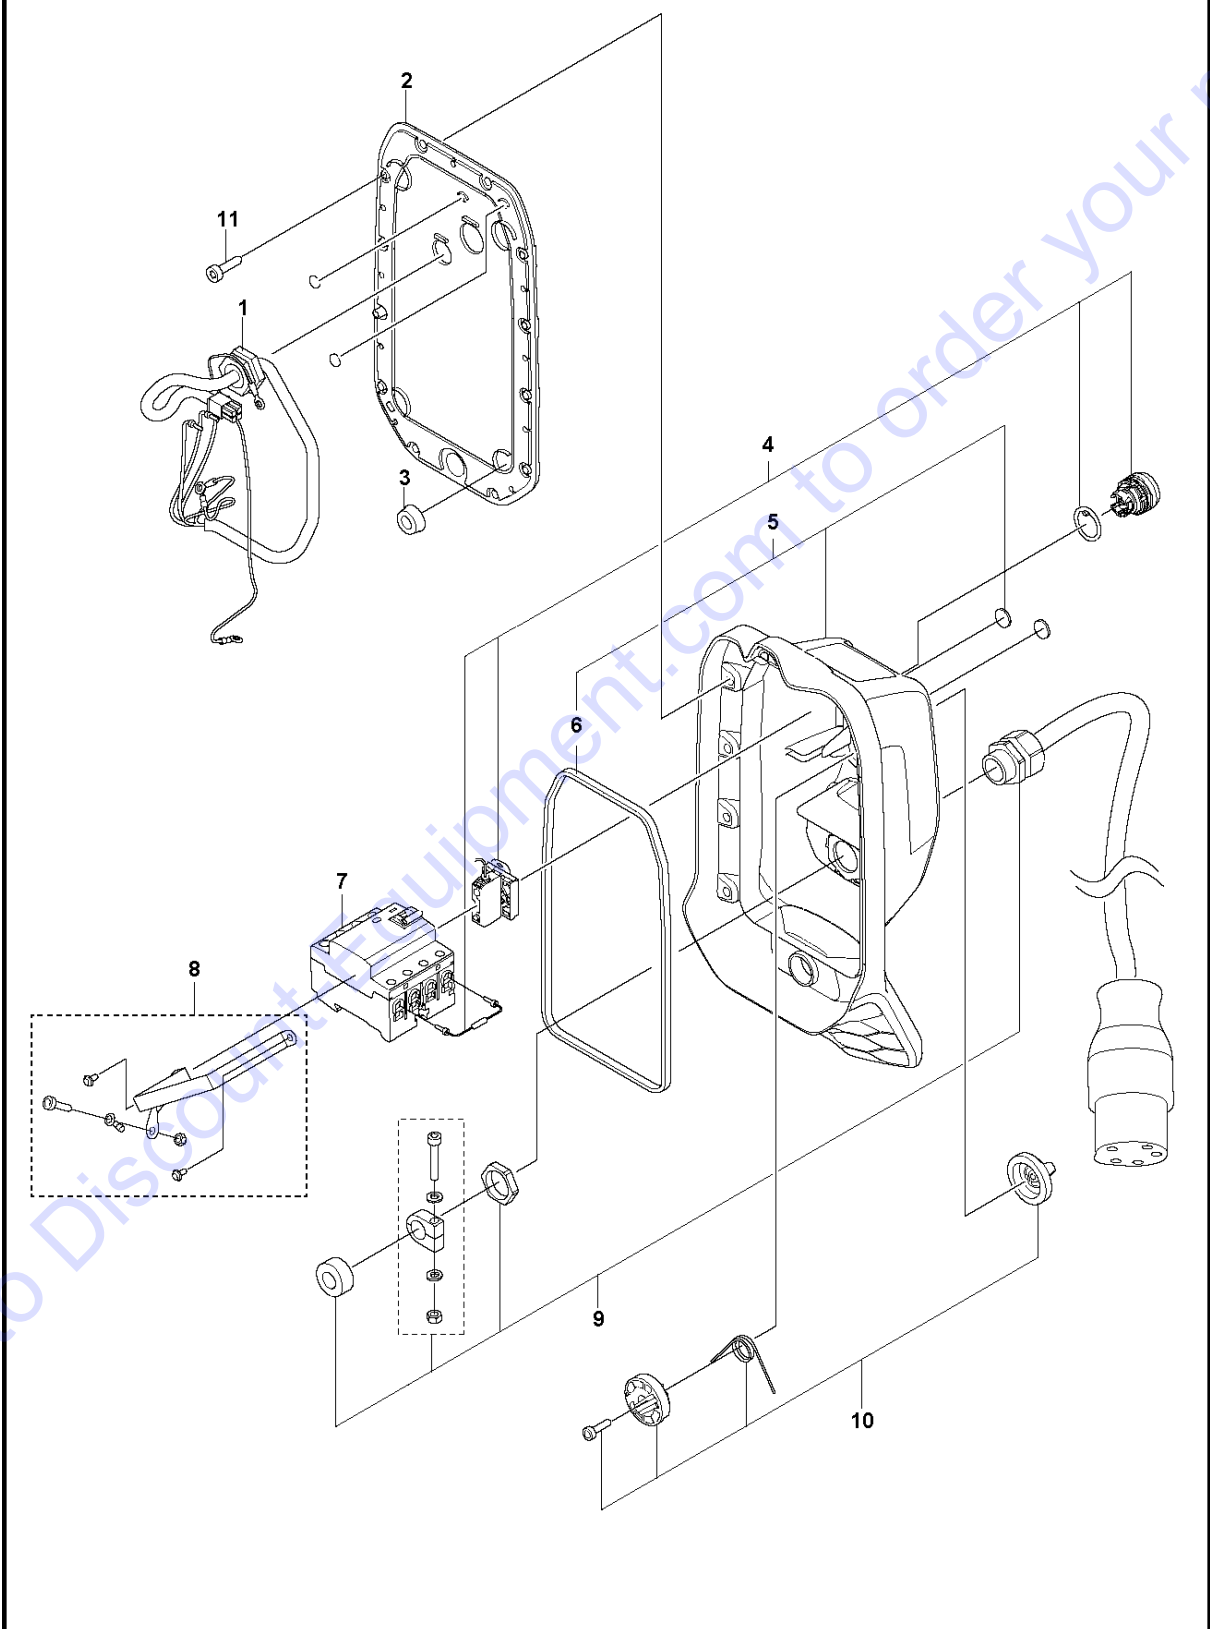

A PP 70
COVER

Ref	Part No	Description	Remark	QTY KIT
1	593 27 03-01	CABLE		1
2	593 25 47-01	COVER		1
3	593 26 14-01	PAD		1
4	597 86 41-01	BUTTON ASSY		1
5	597 86 42-01	BODY ASSY		1
6	593 25 86-01	SEALING		1
7	593 30 67-01	CIRCUIT BREAKER		1
8	597 86 40-01	BRACKET		1
9	597 86 44-01	CABLE ASSY		1
10	597 86 39-01	KNOB ASSY		1
11	503 21 53-20	SCREW ITXSCM		14