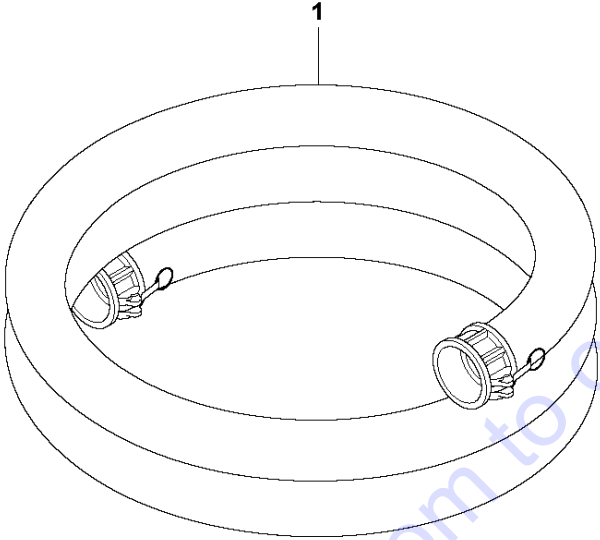

A C5500
CHASSIS / FRAME

Ref	Part No	Description	Remark	QTY KIT
1	590 74 99-02	DECAL		1
2	591 25 59-01	LABEL		1
3	590 45 78-02	TANK		1
4	591 25 58-01	LABEL		1
5	590 43 39-01	LATCH		3
6	596 21 73-01	SEAL	1,5m	1
7	590 48 01-02	TANK HALF		1
8	590 45 75-01	SCREW KIT		2
9	592 21 68-01	DECAL		1
10	590 45 66-01	FLAP		1
11	590 43 34-01	STRAP		1
12	590 40 23-01	SEAL		1
13	590 42 92-01	BAG		1
14	590 42 69-01	HOLDER		1

Go to Discount-Equipment.com to order your parts

B C5500
CARRIAGE

CARRIAGE

C5500, 2019-12

Ref	Part No	Description	Remark	QTY KIT
1	725 24 61-71	SCREW EHHM		4
2	734 11 63-01	WASHER		8
3	732 25 18-01	HEXAGON LOCKING NUT		4
4	597 20 95-01	HANDLE		2
5	597 21 34-01	CAP		2
6	591 76 55-01	NUT		4
7	734 11 63-01	WASHER		16
9	725 24 60-71	SCREW EHHM		4
11	592 27 05-01	PLUG		4
14	590 45 80-01	WHEEL KIT		1
15	590 45 79-01	WHEEL KIT		1
16	590 45 33-01	RIVET		7
17	592 23 80-01	PLATE		1

Go to Discount-Equipment.com to order your parts

C C5500
ACCESSORIES

Go to Discount-Equipment.com to order your parts

ACCESSORIES

C5500, 2019-12

Ref	Part No	Description	Remark	QTY KIT
1	590 43 70-01	HOSE		1
2	590 42 87-01	ADAPTER PLATE		1