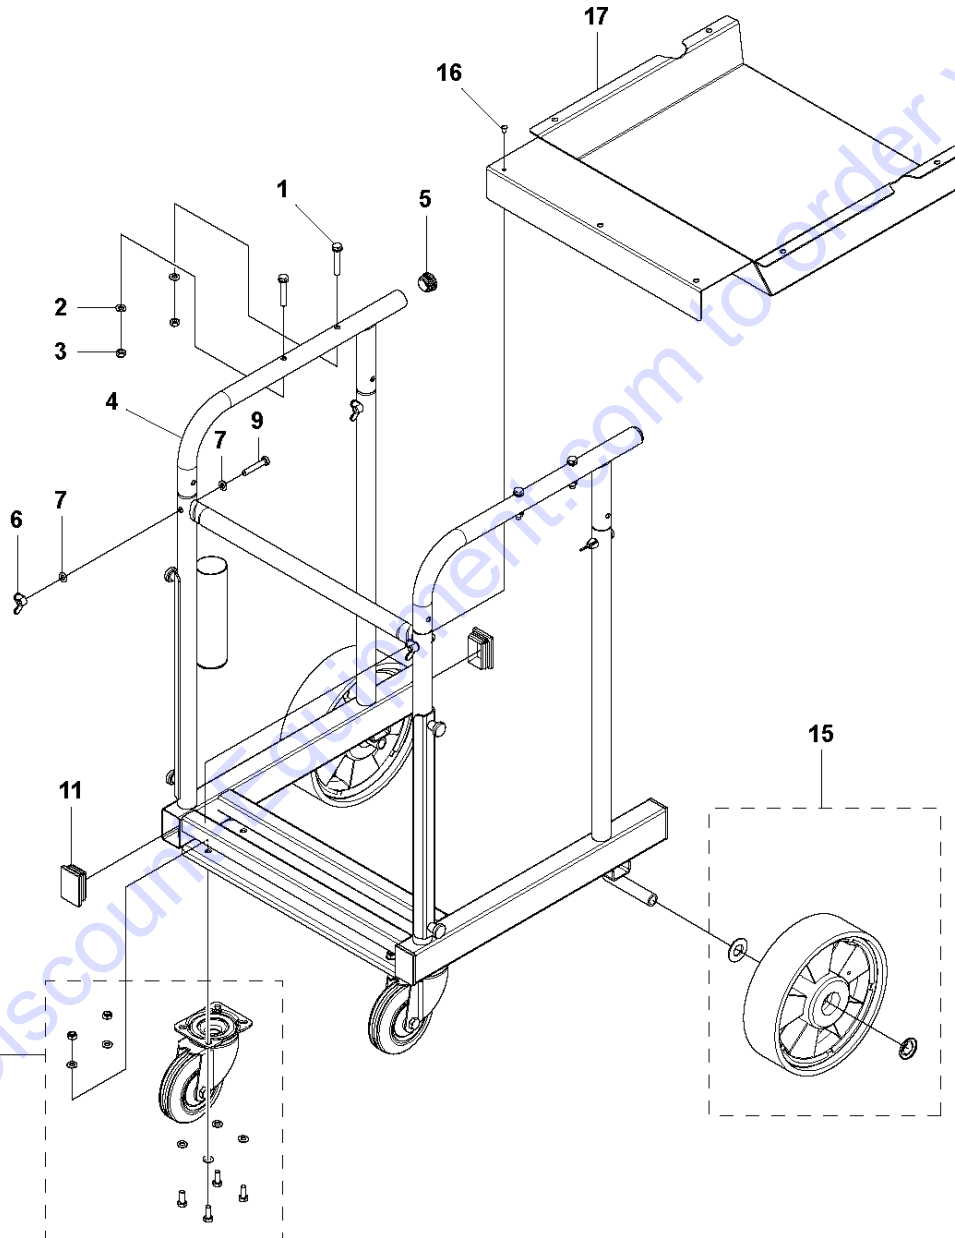

B C5500
CARRIAGE

CARRIAGE

C5500, 2019-12

Ref	Part No	Description	Remark	QTY KIT
1	725 24 61-71	SCREW EHHM		4
2	734 11 63-01	WASHER		8
3	732 25 18-01	HEXAGON LOCKING NUT		4
4	597 20 95-01	HANDLE		2
5	597 21 34-01	CAP		2
6	591 76 55-01	NUT		4
7	734 11 63-01	WASHER		16
9	725 24 60-71	SCREW EHHM		4
11	592 27 05-01	PLUG		4
14	590 45 80-01	WHEEL KIT		1
15	590 45 79-01	WHEEL KIT		1
16	590 45 33-01	RIVET		7
17	592 23 80-01	PLATE		1

Go to Discount-Equipment.com to order your parts