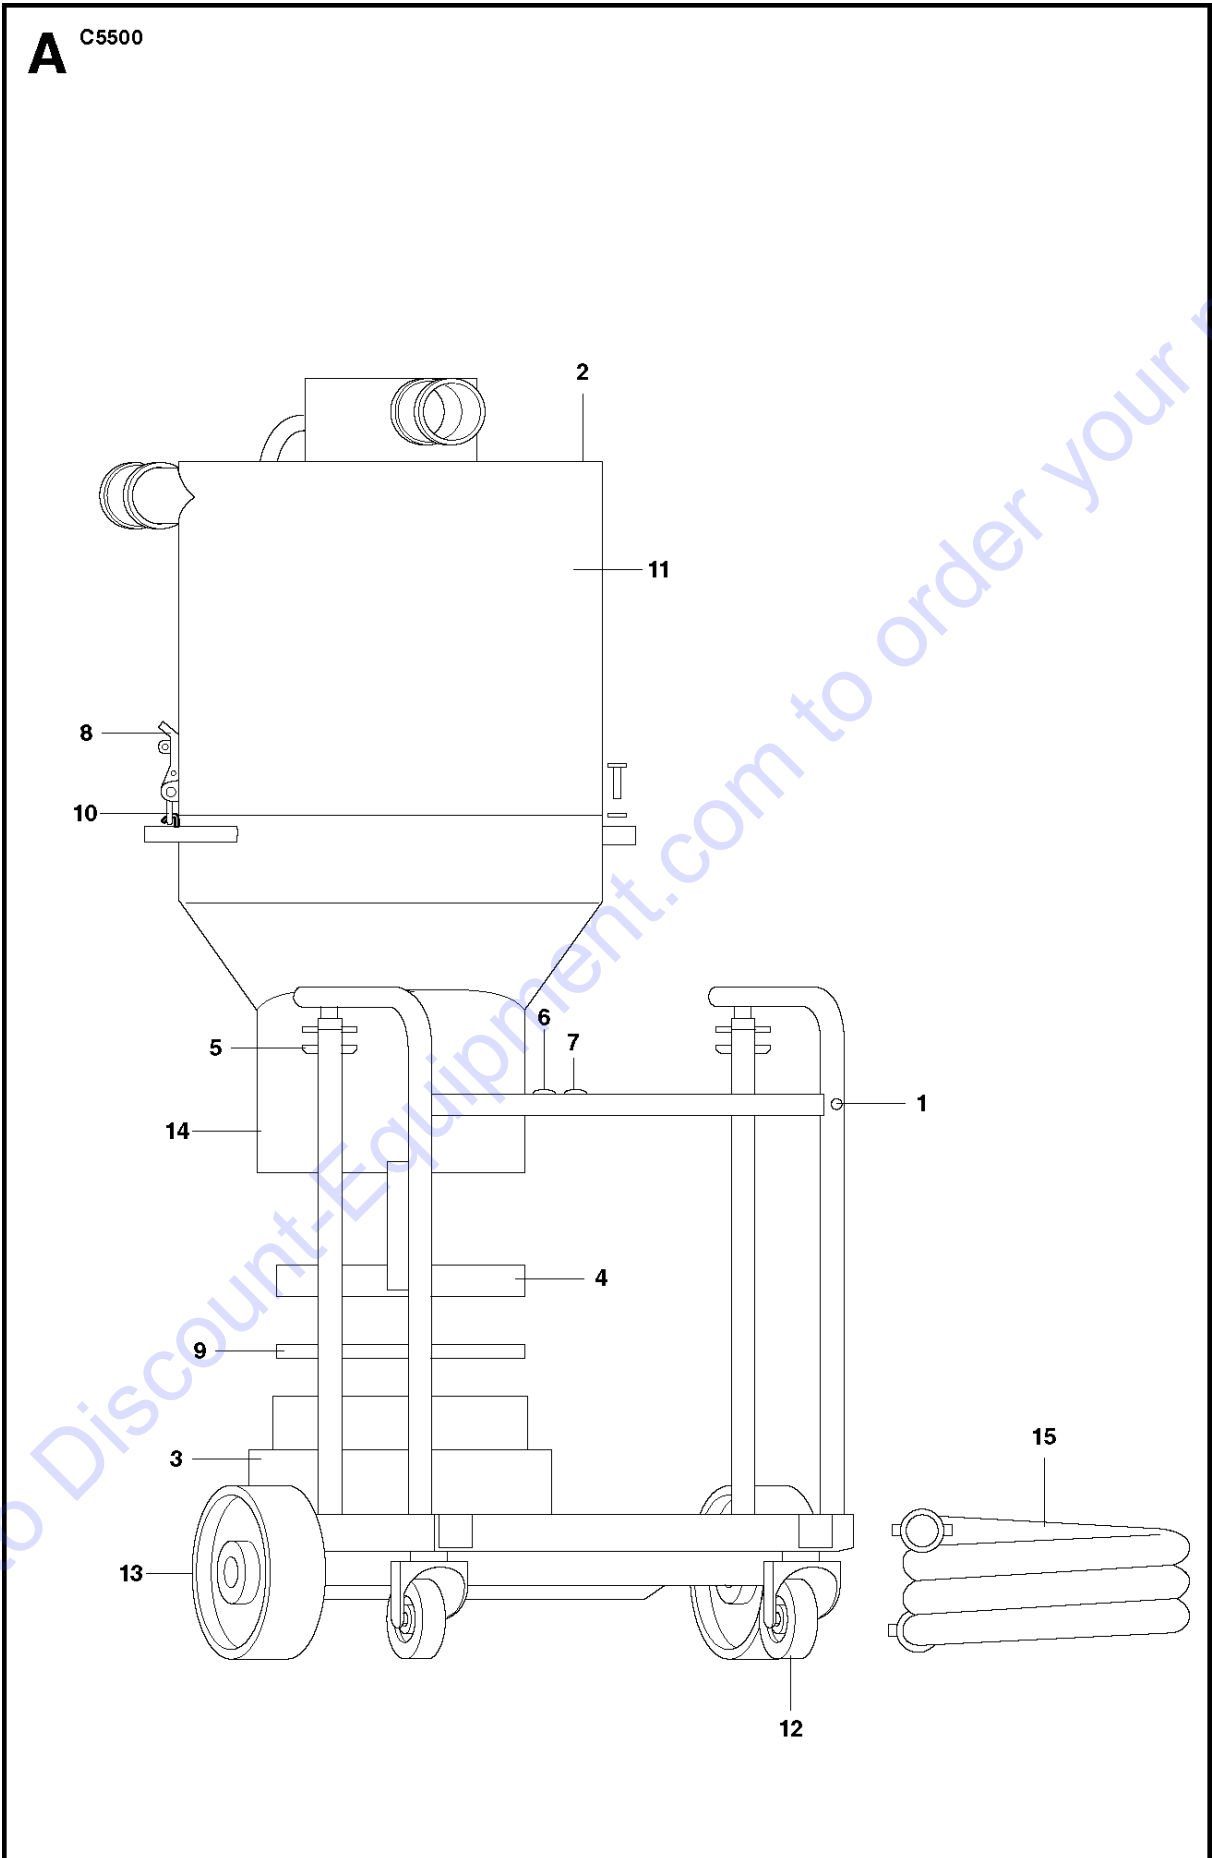

SPARE PARTS LIST

DUST AND SLURRY MANAGEMENT

C5500, 2017-04

Go to Discount-Equipment.com to order your parts

Ref	Part No	Description	Remark	QTY KIT
1	590 45 77-01	FRAME		1
2	590 48 00-01	TANK HALF		1
3	590 42 69-01	HOLDER		1
4	590 40 23-01	SEAL		2
6	590 45 69-01	SCREW		2
7	590 45 68-01	NUT		2
8	590 43 39-01	LATCH		2
9	590 40 18-01	STRAP		1
10	590 48 01-01	TANK HALF		1
11	590 45 78-01	TANK		1
12	590 45 80-01	WHEEL KIT		1
13	590 45 79-01	WHEEL KIT		1
14	590 45 66-01	FLAP		1
15	590 43 70-01	HOSE		1

Part Location:

Part Status:

Part Condition:

Part Material:

Part Color:

Part Weight:

Part Dimensions:

Part Price: