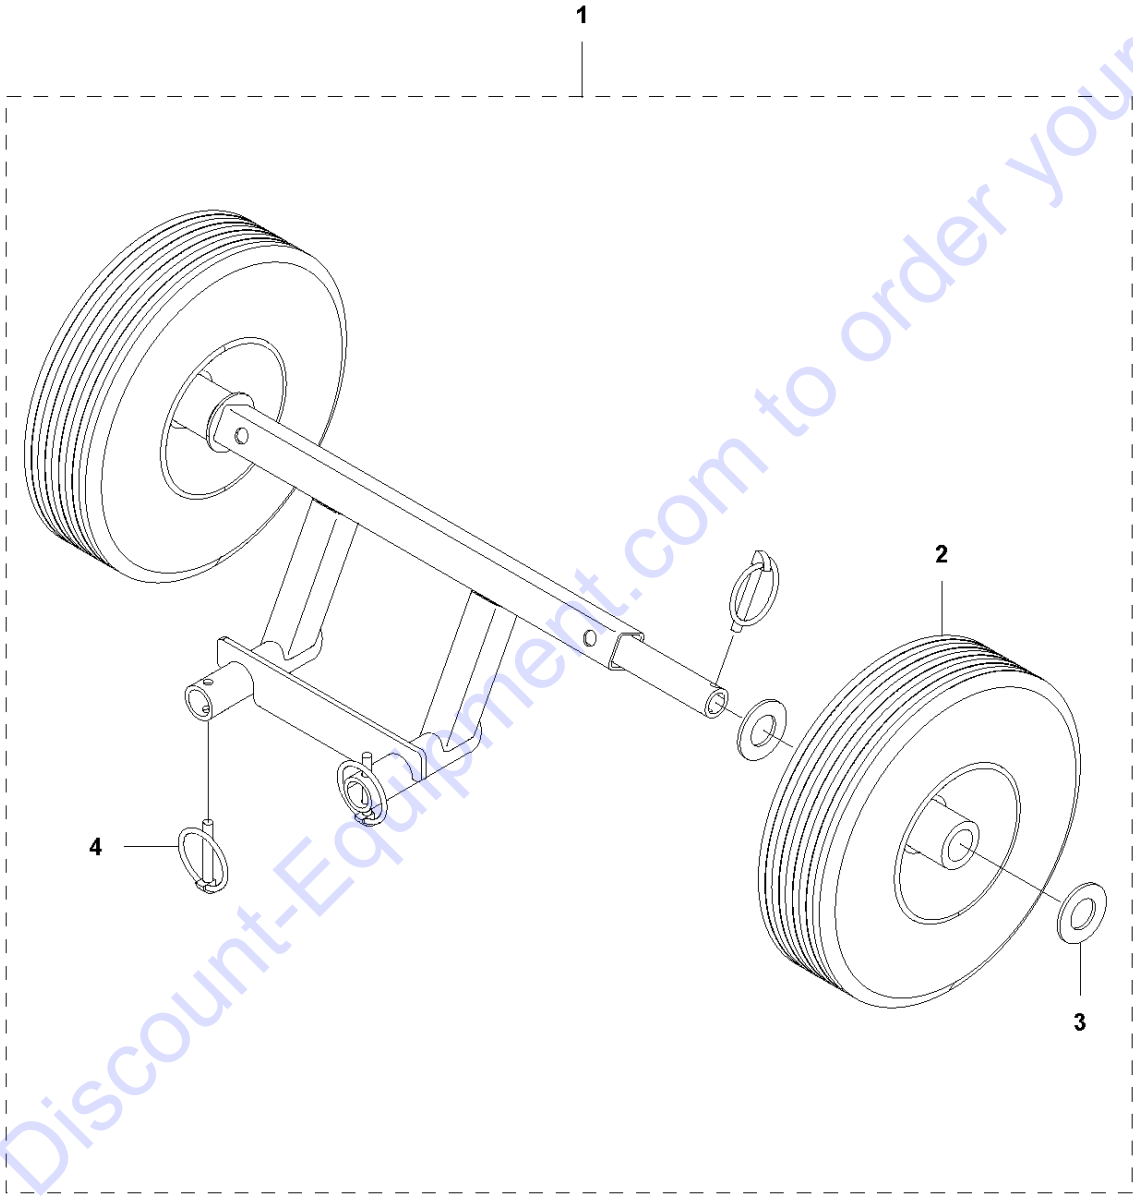

E DS 900
ACCESSORIES

Go to Discount-Equipment.com to order your parts

ACCESSORIES

DS900, 2015-01

Ref	Part No	Description	Remark	QTY	KIT
1	587 08 81-01	WHEEL		1	
2	531 14 06-24	WHEEL		2	1
3	531 14 06-27	WASHER		4	1
4	531 14 06-23	PEN		4	1

Go to Discount-Equipment.com to order your parts