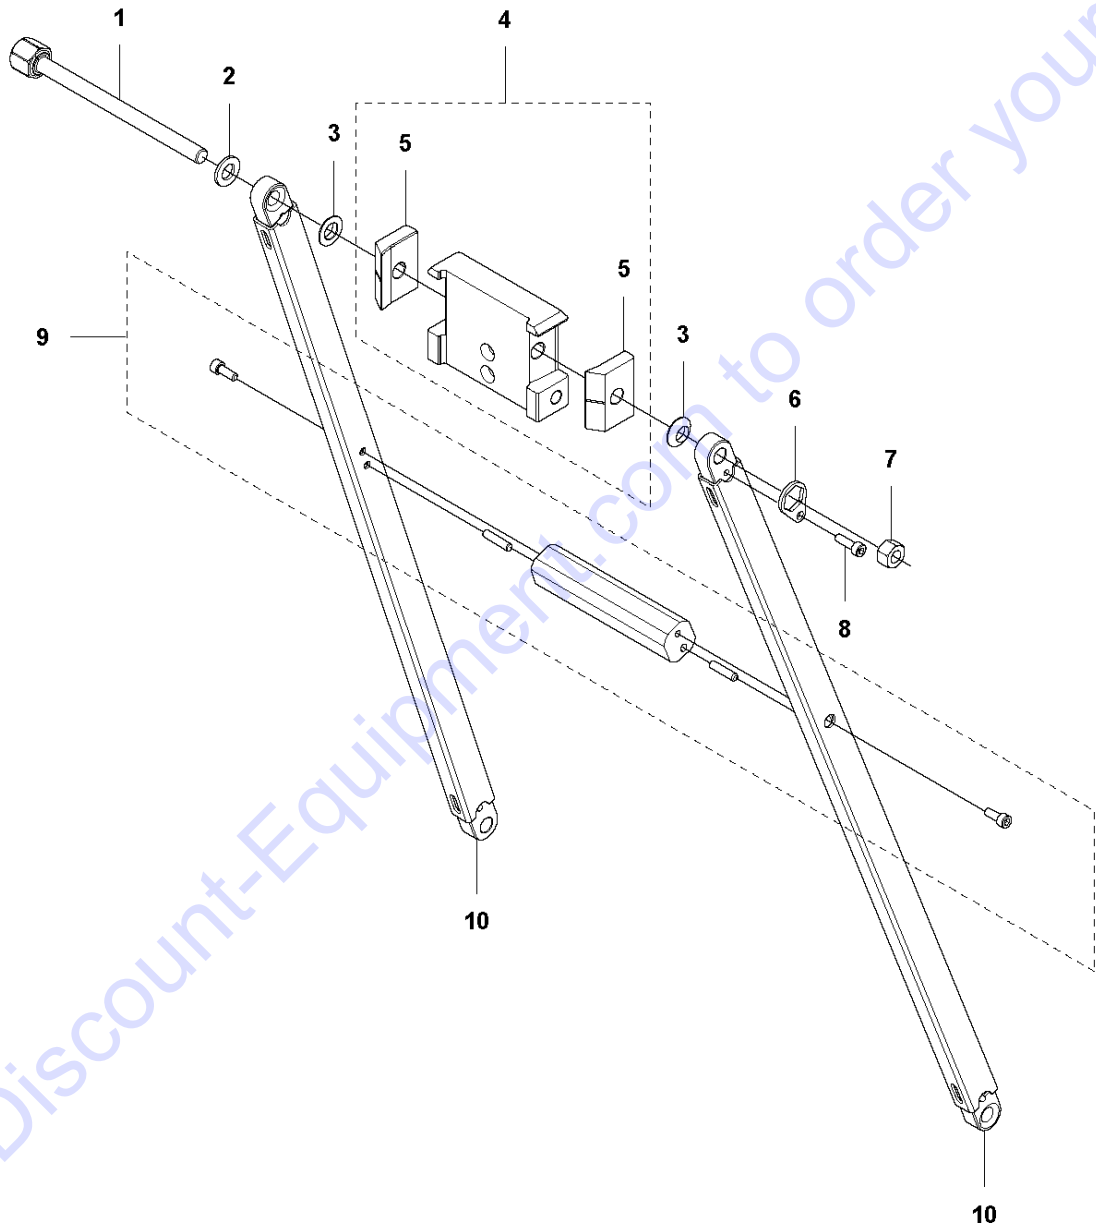

B DS 900
BACK SUPPORT

Go to Discount-Equipment.com to order your parts

BACK SUPPORT

DS900, 2015-01

Ref	Part No	Description	Remark	QTY KIT
1	587 08 00-01	SCREW		1
2	734 11 78-01	WASHER		1
3	587 08 12-01	WASHER		2
4	586 66 10-01	HOLDER	4	1
5	586 62 59-01	CLAMP		2
6	586 62 55-01	LOCKING PLATE		1
7	731 23 22-55	HEXAGON NUT		1
8	725 53 68-01	SCREW IHSCM		1
9	586 88 48-01	HANDLE KIT		1
10	586 62 61-01	SUPPORT ASSY		2

Go to Discount-Equipment.com to order your parts