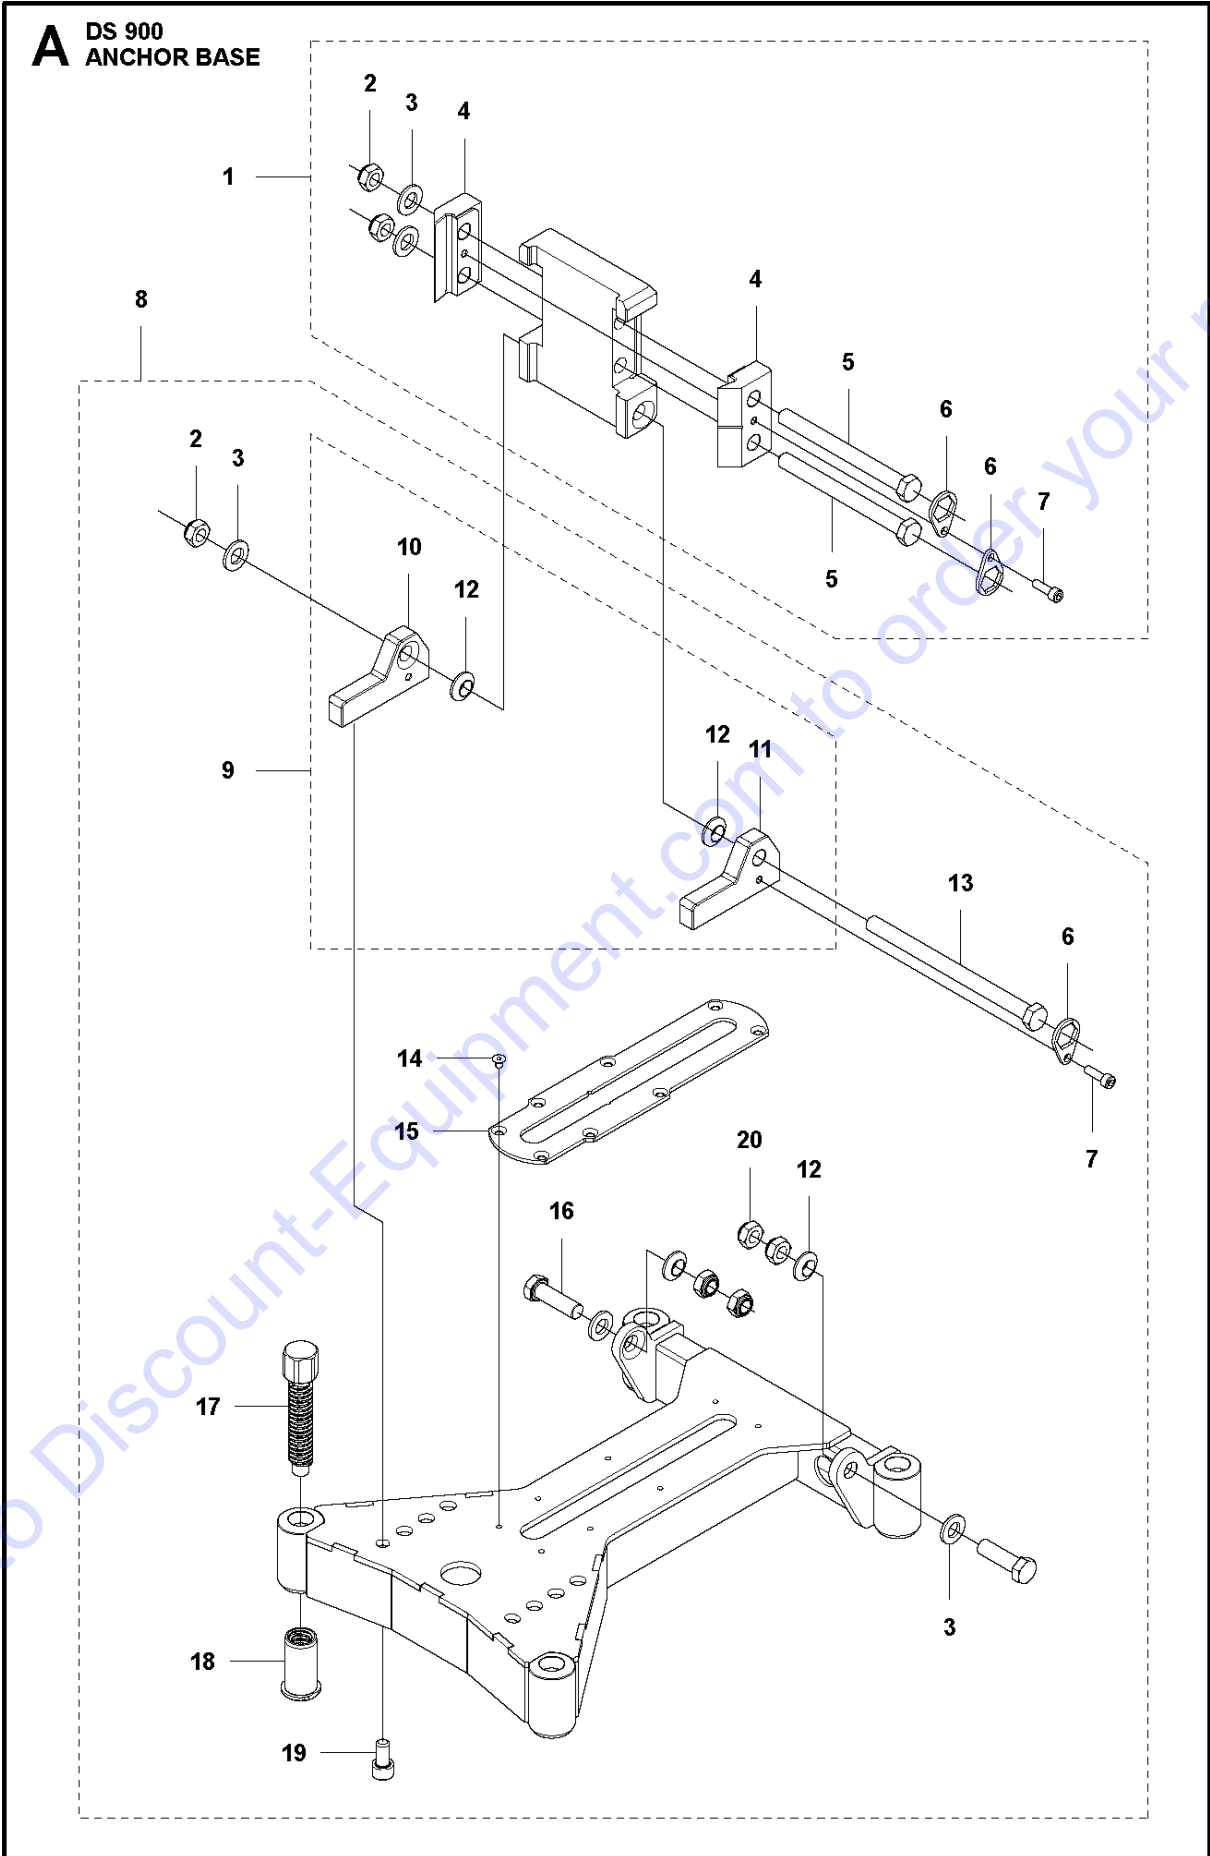

E DS 900
ACCESSORIES

Go to Discount-Equipment.com to order your parts

ACCESSORIES

DS900, 2015-01

Ref	Part No	Description	Remark	QTY	KIT
1	587 08 81-01	WHEEL		1	
2	531 14 06-24	WHEEL		2	1
3	531 14 06-27	WASHER		4	1
4	531 14 06-23	PEN		4	1

Go to Discount-Equipment.com to order your parts

ANCHOR BASE

DS900, 2015-01

Ref	Part No	Description	Remark	QTY	KIT
1	586 66 09-01	HOLDER		1	
2	732 25 22-71	HEXAGON LOCKING NUT		3	1
3	734 11 78-01	WASHER		5	1
4	586 62 54-01	CLAMP		2	1
5	725 25 58-51	SCREW EHHM		2	1
6	586 62 55-02	LOCKING PLATE		2	1
7	725 53 68-01	SCREW IHSCM		2	1
8	586 88 00-01	BASEPLATE		1	
9	586 88 01-01	ATTACHMENT		1	8
10	586 62 57-01	HINGE PLATE		1	8,9
11	586 62 57-02	HINGE PLATE		1	8,9
12	586 62 56-01	BOSS		4	8,9
13	586 98 99-01	SCREW EHHM		1	8
14	725 62 92-01	SCREW IHCSFM		8	8
15	586 62 42-01	SUPPORT PLATE		1	8
16	725 25 41-71	SCREW EHHM		2	8
17	541 40 50-50	LEVELING SCREW		1	8
18	541 40 50-51	BUSHING		1	8
19	725 54 91-01	SCREW IHSCM		8	8
20	731 43 22-01	HEXAGON THIN NUT		2	8