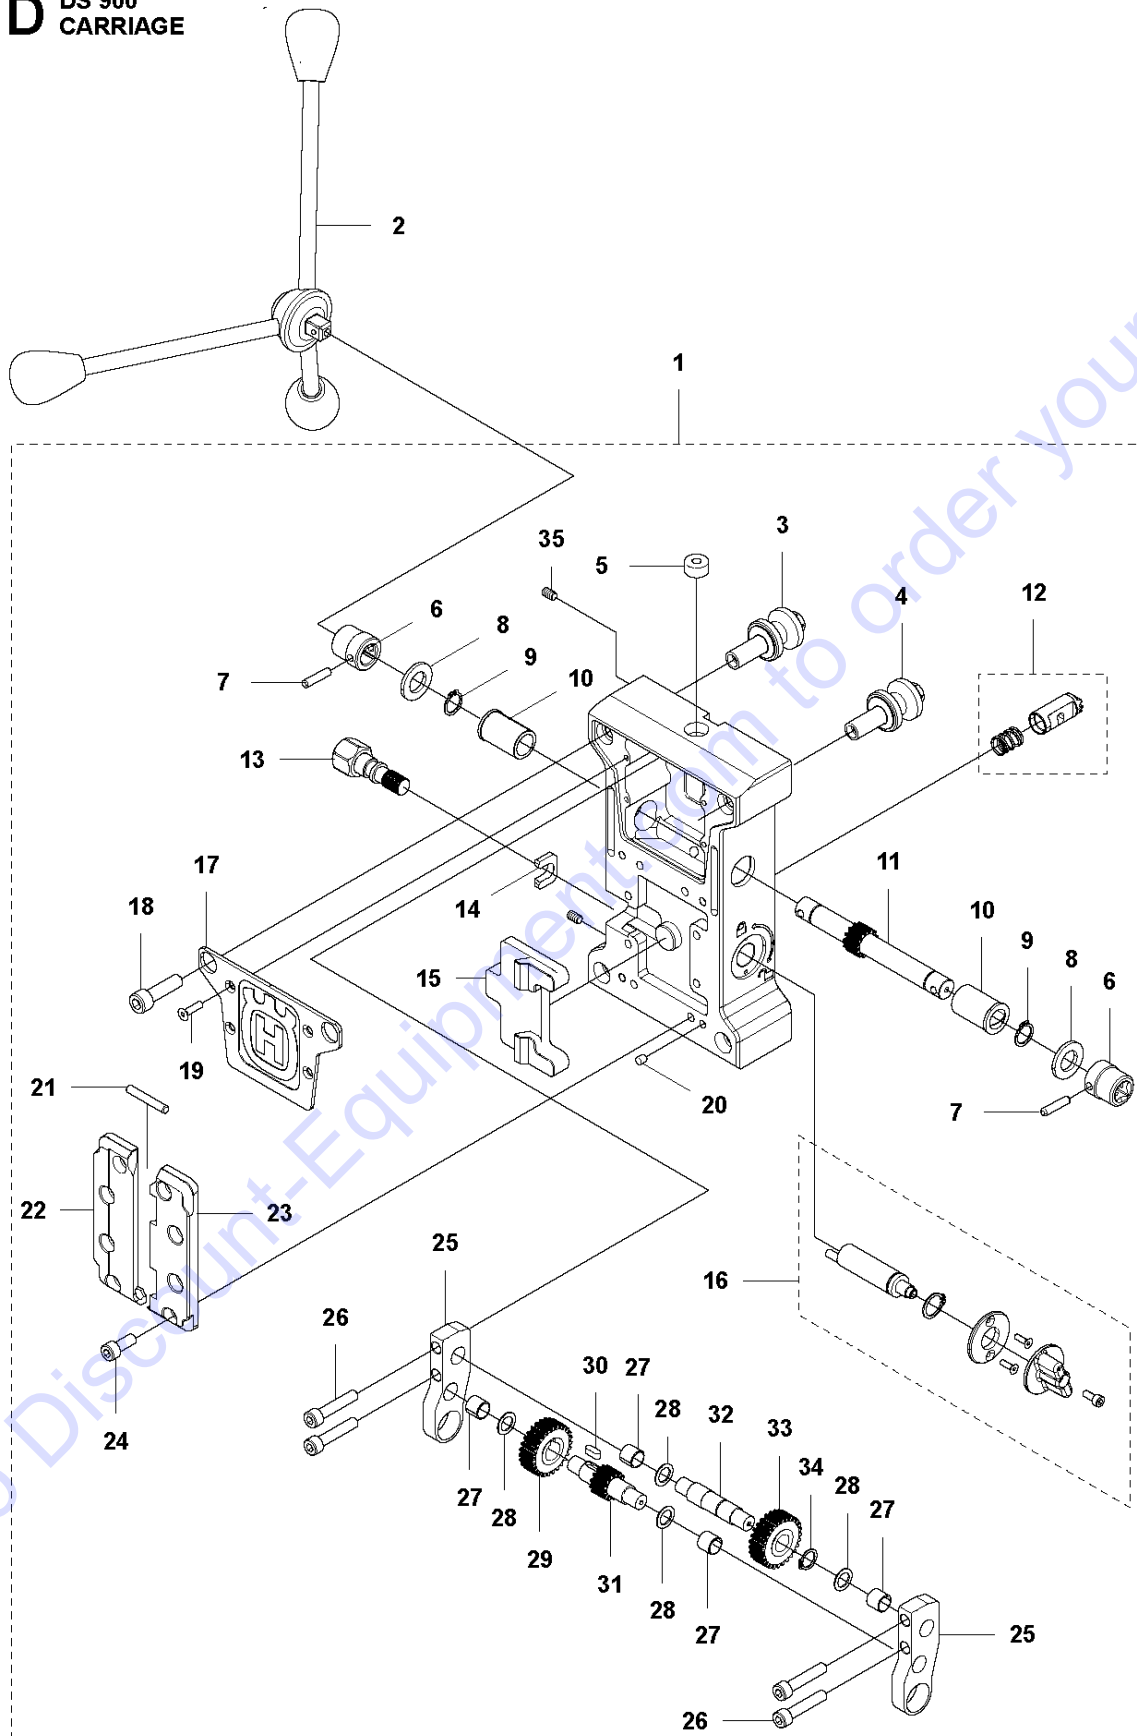

D DS 900
CARRIAGE

CARRIAGE

DS900, 2015-01

Ref	Part No	Description	Remark	QTY	KIT
1	586 66 52-01	CARRIAGE		1	
2	541 40 50-39	HANDLE		1	
3	586 90 41-01	WHEEL KIT	Screw included	1	1
4	586 90 42-01	WHEEL KIT	Screw included	1	1
5	531 14 08-97	AKRYLLIBELL LITEN		1	1
6	504 90 83-09	SHREDDER CASE		2	1
7	720 18 28-51	PARALLEL PIN		2	1
8	734 11 86-01	WASHER		2	1
9	735 31 18-01	CIRCLIP		2	1
10	586 67 27-01	BEARING		2	1
11	586 67 32-01	DRIVE SHAFT		1	1
12	586 88 50-01	LOCK		1	1
13	541 40 50-06	QUICK ATTACH: BOLT		1	1
14	541 40 50-27	QUICK ATTACH: BOLT RETAINER		1	1
15	584 97 30-01	LOCKING PLATE		1	1
16	586 88 51-01	LOCK		1	1
17	586 67 34-01	COVER PLATE		1	1
18	725 54 97-01	SCREW IHSCM		4	1
19	725 63 23-01	SCREW IHCSFM		4	1
20	720 13 47-51	PARALLEL PIN		4	1
21	720 13 61-51	HARDENED DOWEL PIN		1	1
22	541 40 50-05	QUICK ATTACH: RIGHT PLATE		1	1
23	541 40 50-04	QUICK ATTACH: LEFT PLATE		1	1
24	725 54 51-01	SCREW IHSCM		8	1
25	586 67 26-01	BRACKET		2	1
26	725 54 59-01	SCREW IHSCM		4	1
27	506 11 05-01	BEARING		4	1
28	586 73 12-01	SHIM		4	1
29	586 67 33-01	GEAR WHEEL		1	1
30	586 73 18-01	PARALLEL KEY		1	1
31	586 67 30-01	SHAFT		1	1
32	586 67 31-01	SHAFT		1	1
33	586 67 29-01	GEAR WHEEL		1	1
34	735 31 16-00	CIRCLIP	1	1	
35	587 15 97-01	SCREW	1	2	

Go to Discount-Equipment.com to order your parts