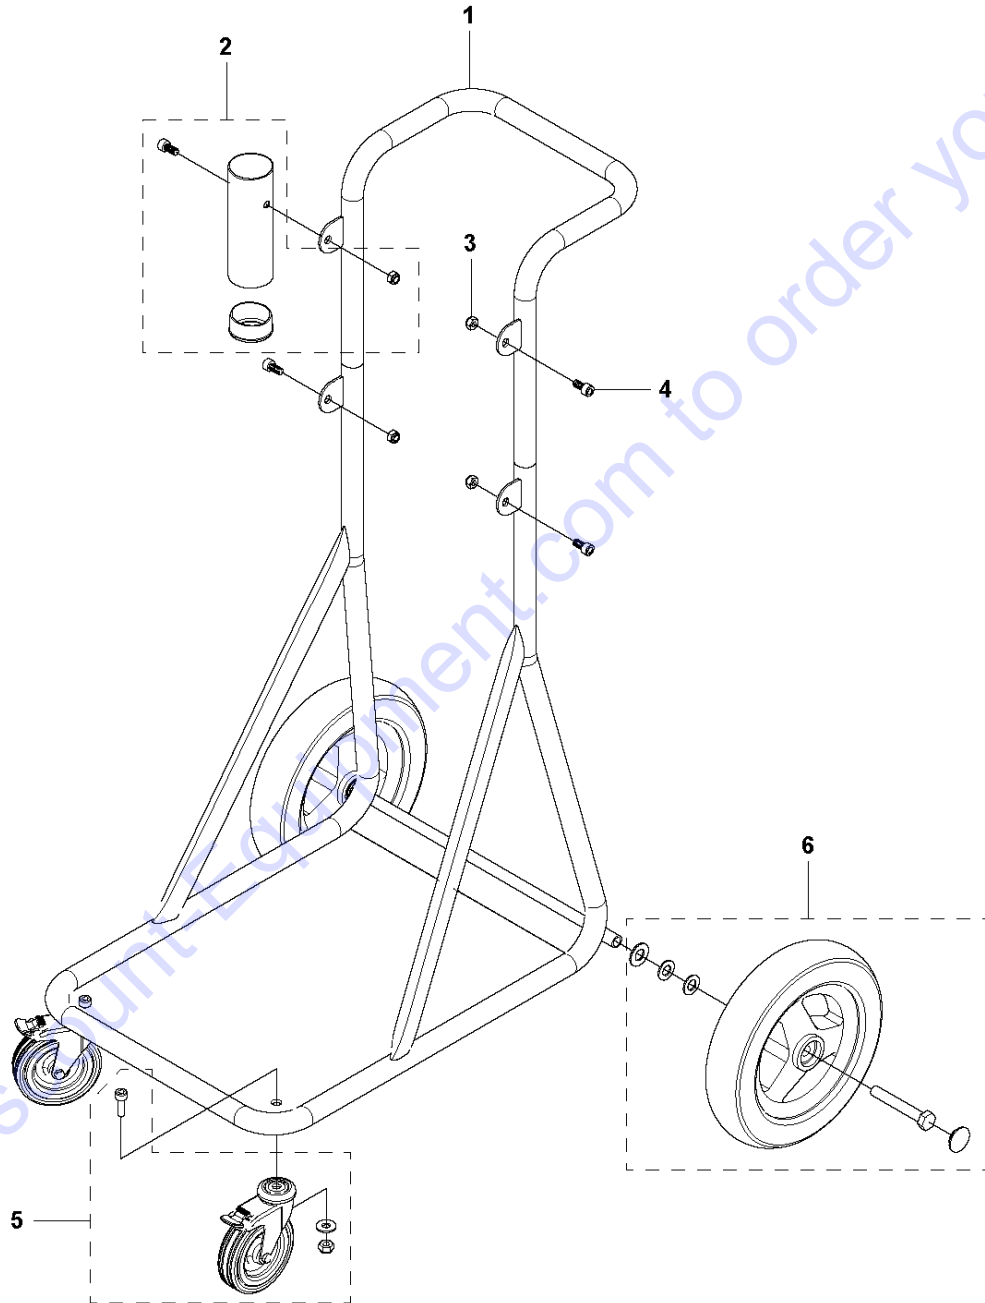

B C3000
CARRIAGE

Go to Disassembly.com to order your parts

CARRIAGE

C3000, 2019-07

Ref	Part No	Description	Remark	QTY KIT
1	592 00 55-01	CARRIAGE		1
2	590 42 64-01	HOLDER		1
3	732 21 18-01	LOCK NUT		4
4	725 54 49-01	SCREW IHSCM		4
5	590 45 73-01	WHEEL KIT		1
6	590 45 74-01	WHEEL KIT		1

Go to Discount-Equipment.com to order your parts