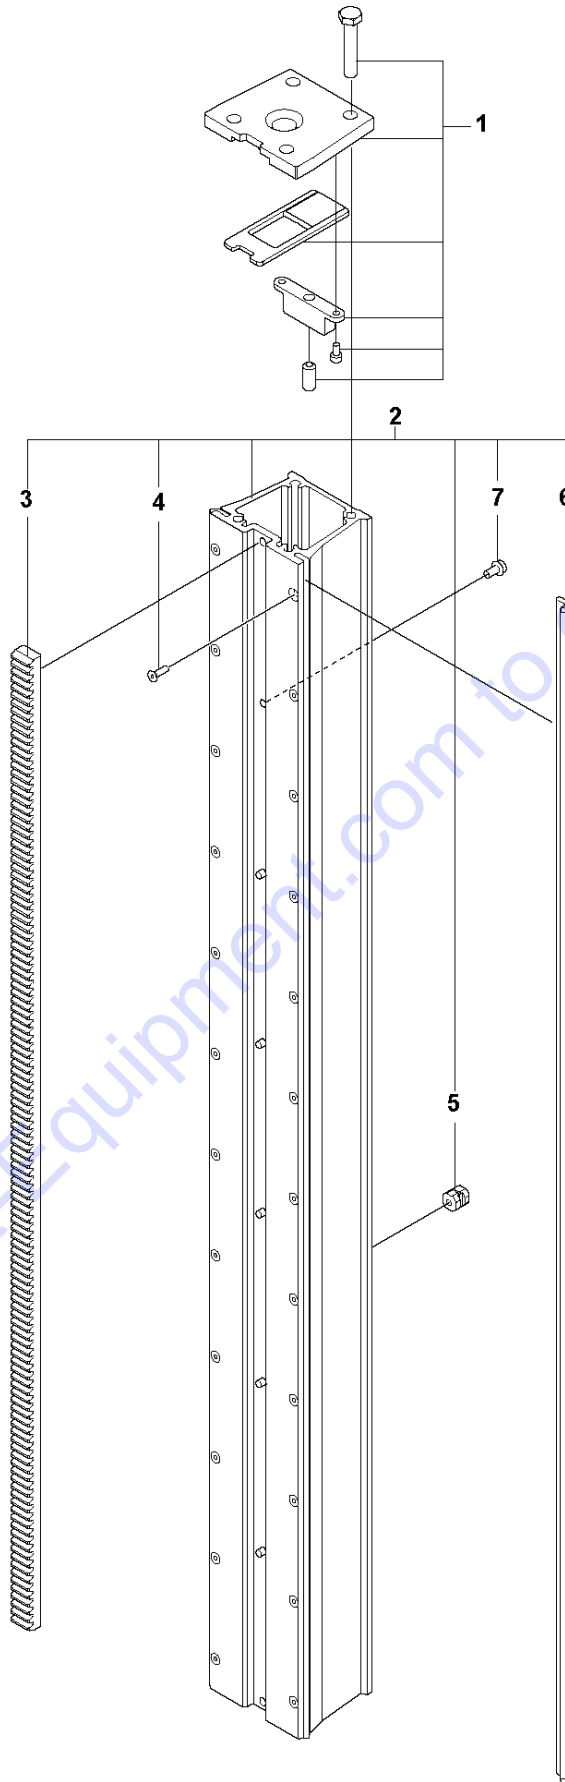

D DS 500
COLUMN

Go to Discount-Equipment.com to order your parts

Ref	Part No	Description	Remark	QTY	KIT
1	597 61 32-01	COVER KIT		1	
2	597 61 33-01	COLUMN ASSY		1	
3	593 06 76-01	GEAR RACK		1	2
4	504 46 00-02	SCREW		24	2
5	596 92 14-01	CONSOLE ASSY		1	2
6	579 79 94-01	RAIL		2	2
7	503 20 00-46	SCREW EHHFM		6	2

Go to Discount-Equipment.com to order your parts