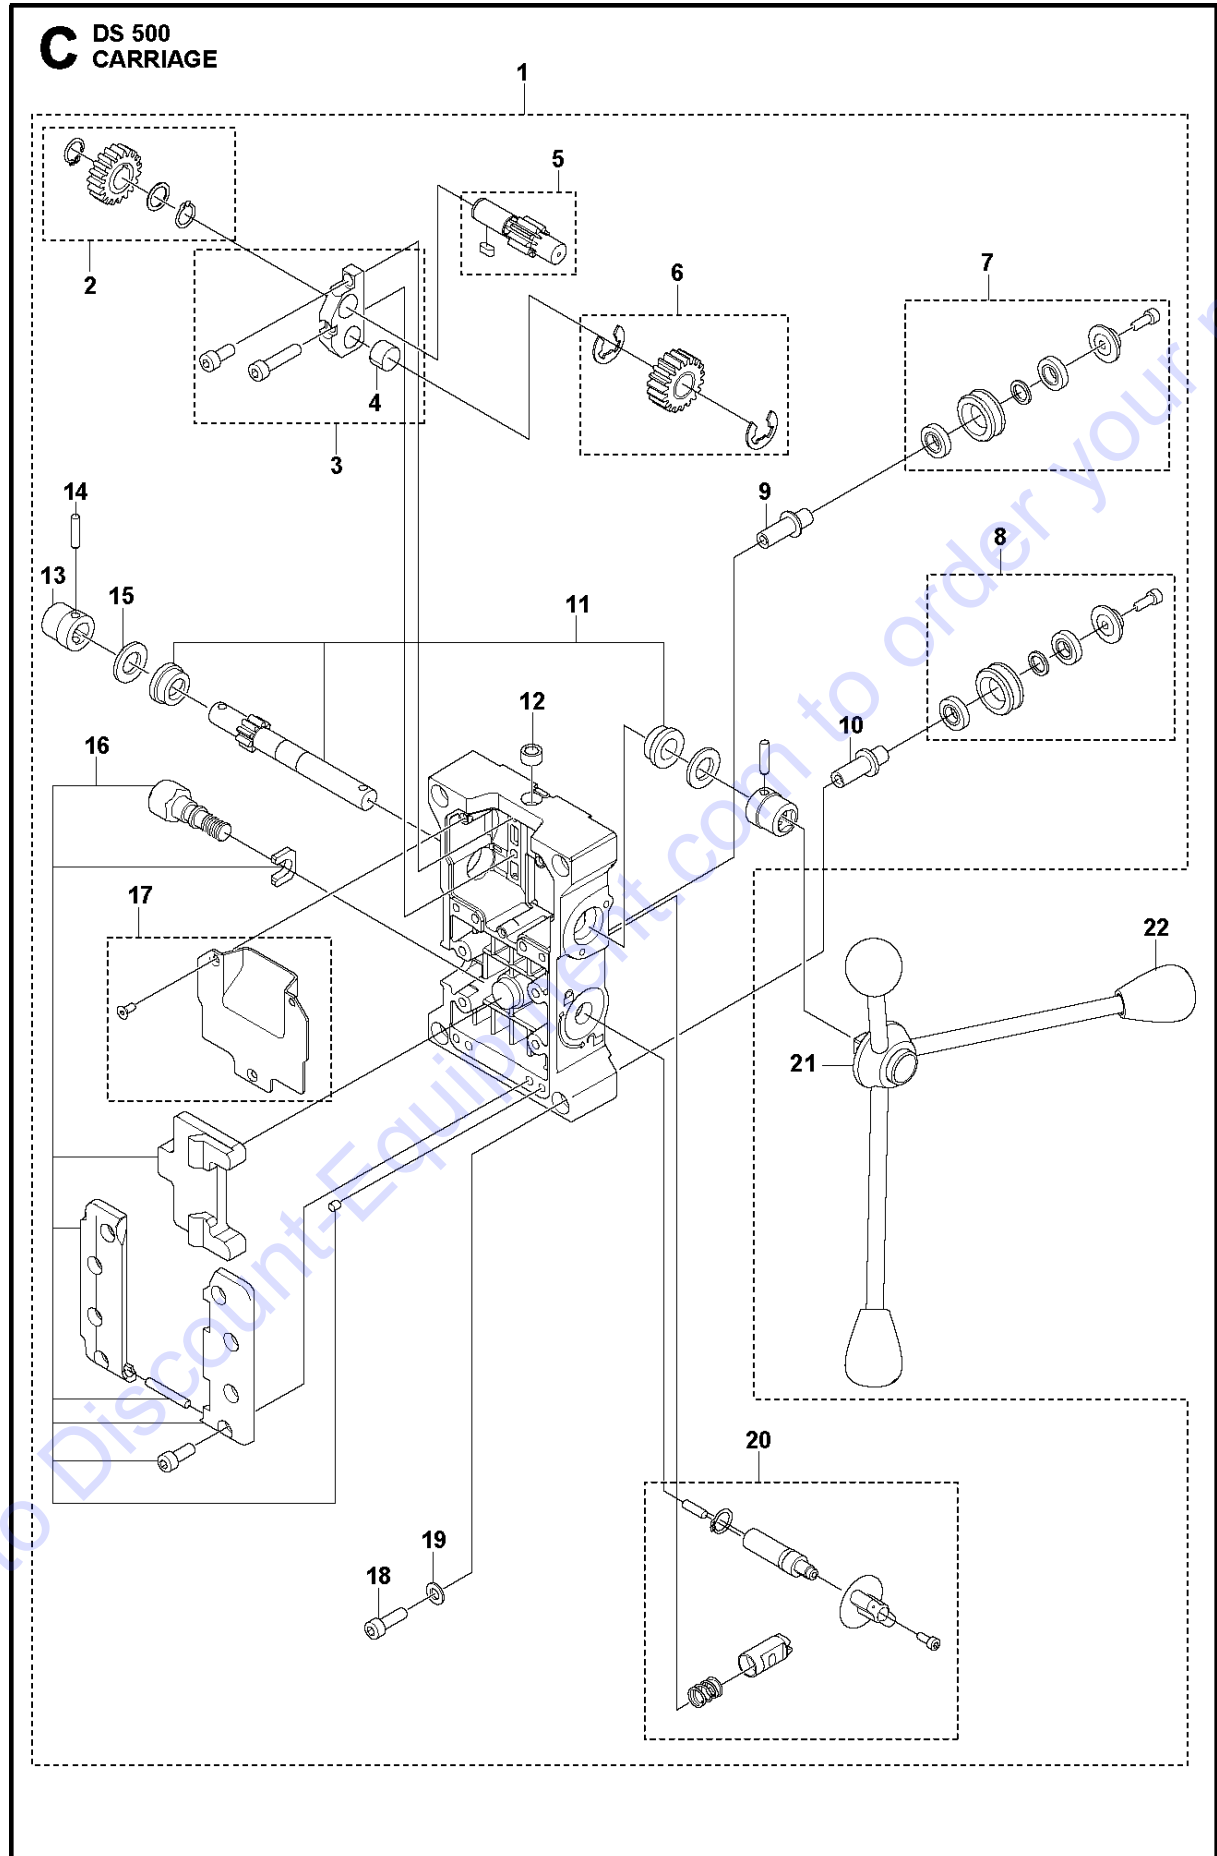

CARRIAGE

DS 500, 2019-03

Ref	Part No	Description	Remark	QTY KIT
1	597 62 16-01	CARRIAGE		
2	597 61 45-01	GEAR WHEEL KIT		1
3	597 61 47-01	BRACKET		
4	582 08 81-01	BEARING		3
5	597 61 48-01	GEAR WHEEL SHAFT		
6	597 61 50-01	GEAR WHEEL KIT		
7	597 61 52-01	WHEEL KIT		
8	597 61 53-01	WHEEL KIT		
9	582 08 72-01	SHAFT		
10	582 08 70-01	SHAFT		
11	597 61 54-01	GEAR WHEEL SHAFT		
12	541 40 50-36	LEVEL		
13	504 90 83-09	CASE		
14	720 18 28-51	PARALLEL PIN		
15	734 11 86-01	WASHER		
16	597 61 56-01	LOCKING PLATE		
17	597 61 57-01	COVER KIT		
18	725 54 53-01	SCREW IHSCM		
19	734 11 63-01	WASHER		
20	597 61 58-01	BRAKE		
21	541 40 50-39	HANDLE		
22	531 14 06-72	GRIP		

Go to Discount-Equipment.com to order your parts