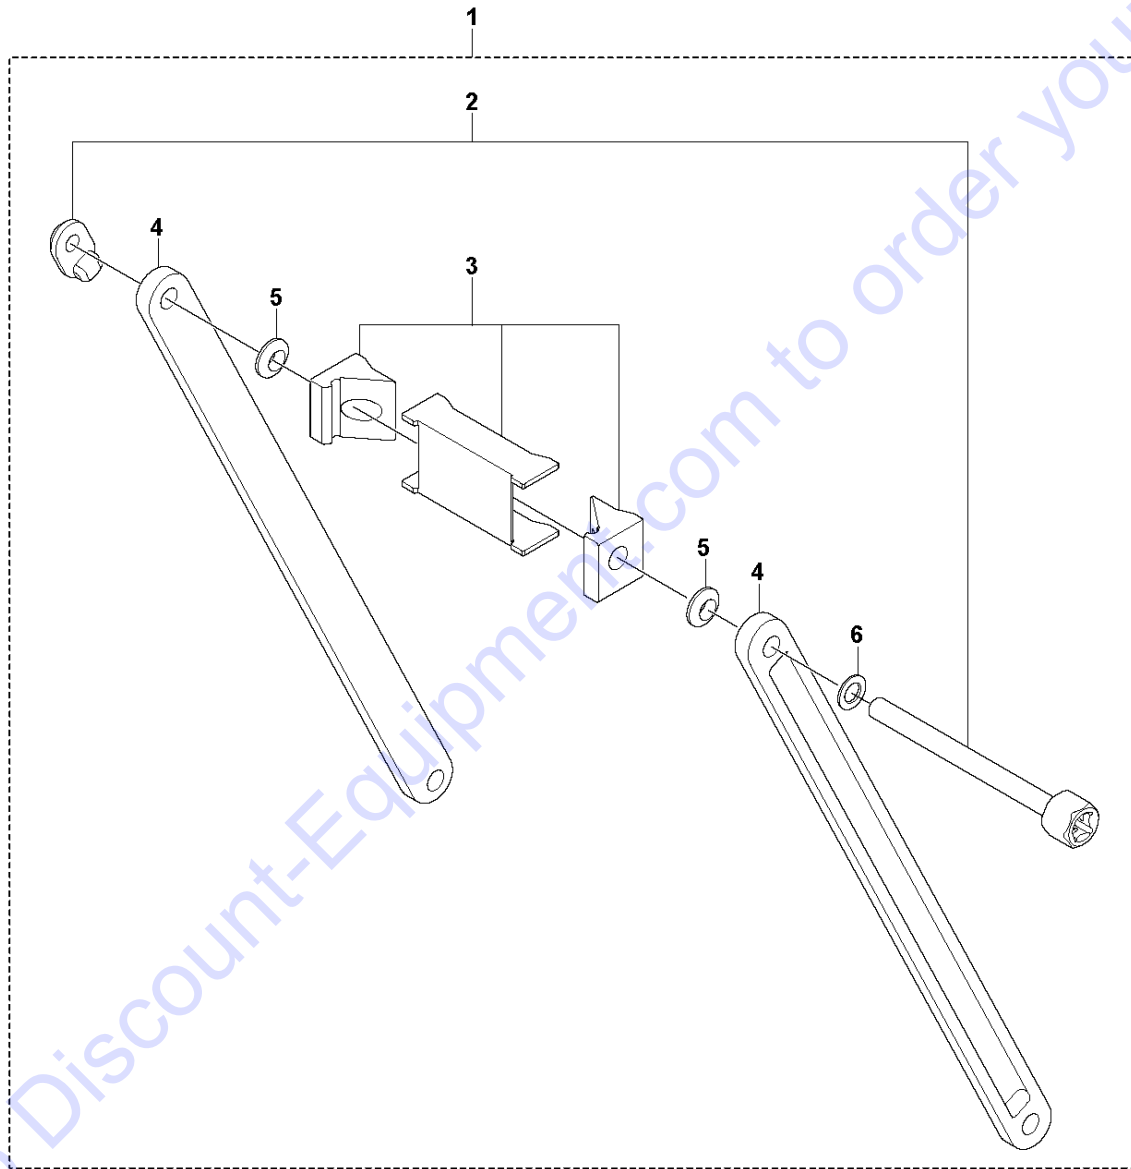

B DS 500
BACK SUPPORT

Go to Discount-Equipment.com to order your parts

Ref	Part No	Description	Remark	QTY	KIT
1	597 61 15-01	BAR		1	
2	597 61 12-01	LOCKING SHAFT		1	1
3	597 61 11-01	HOLDER KIT		1	1
4	596 21 72-01	BAR			
5	586 62 56-01	BOSS			
6	734 11 78-01	WASHER			

Go to Discount-Equipment.com to order your parts