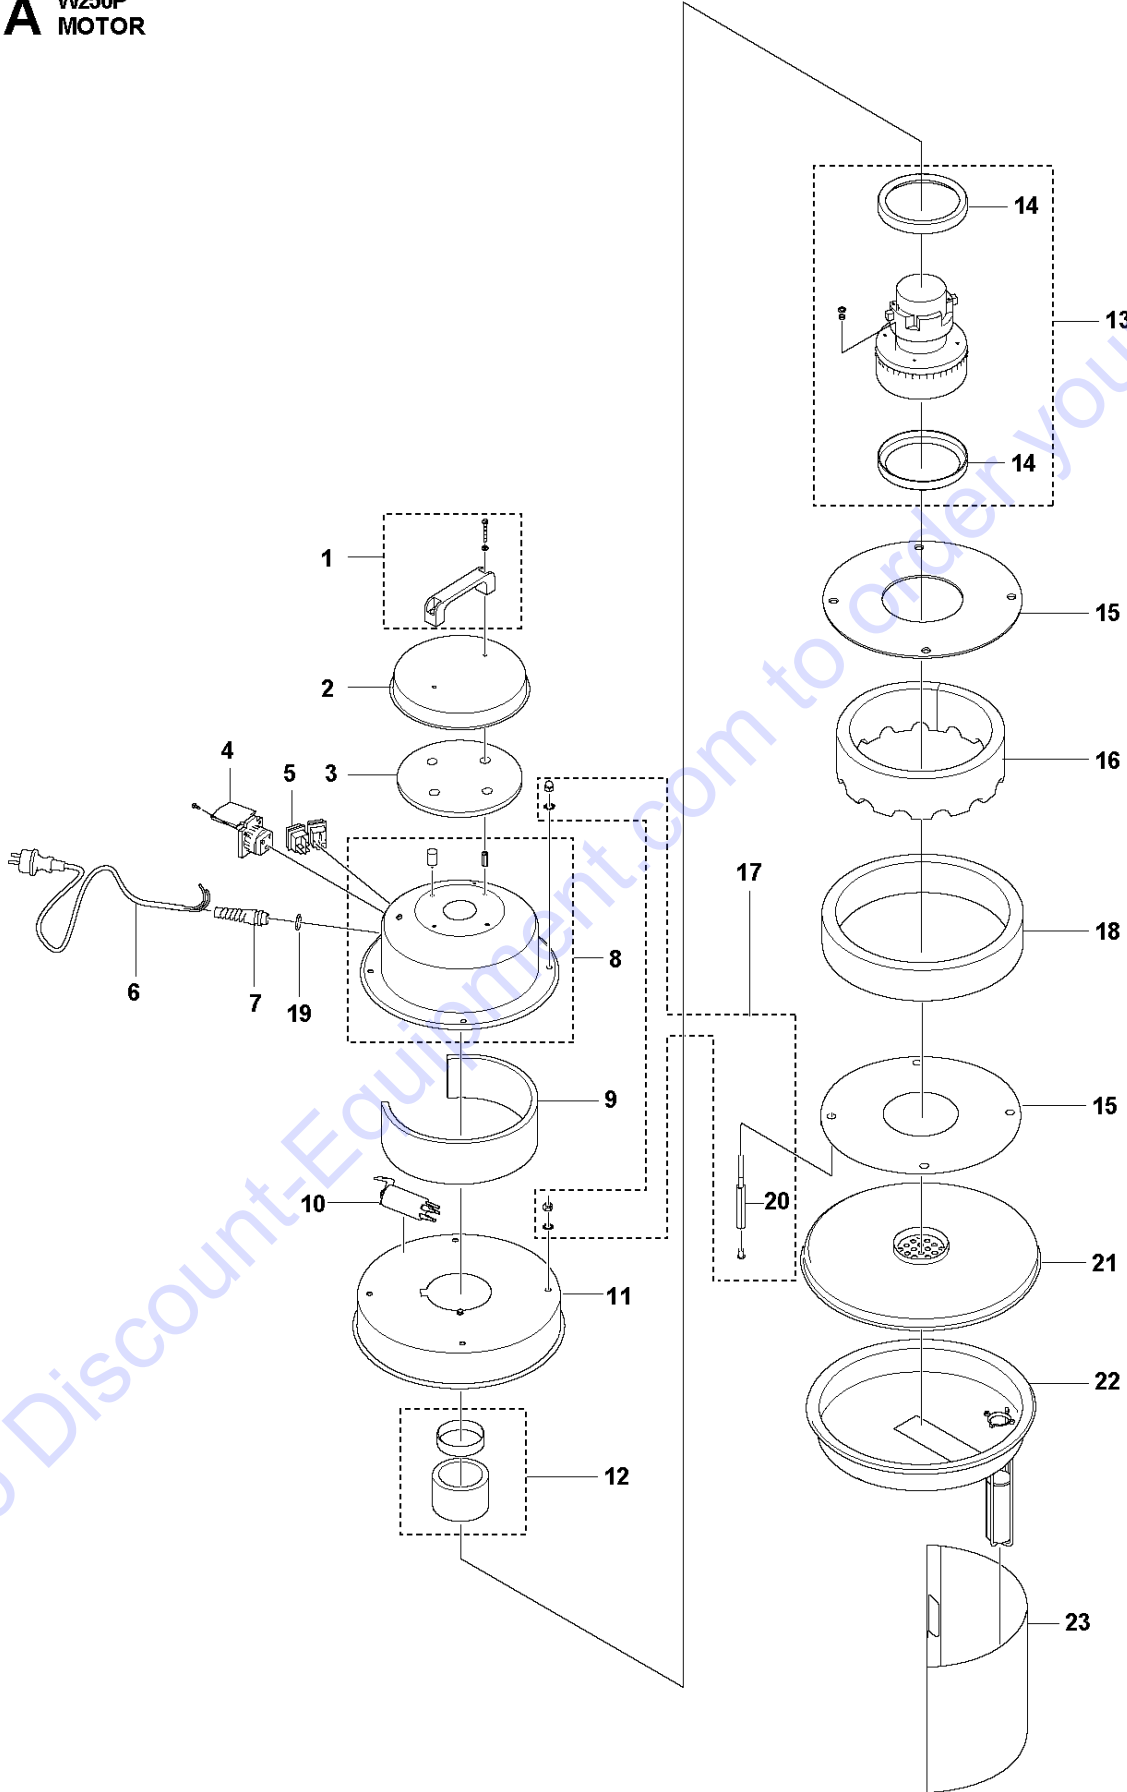

A W250P
MOTOR

Go to Discount-Equipment.com to order your parts

MOTOR

W250P, 2019-09

Ref	Part No	Description	Remark	QTY KIT
1	590 47 05-01	HANDLE KIT		1
2	591 71 69-01	CYLINDER HEAD		1
3	591 75 09-01	SPACER		2
4	590 39 63-01	ELECTRICAL SYSTEM		1
4	593 87 59-01	SOCKET	AUS ONLY	1
5	591 53 72-01	BUTTON		2
6	593 71 74-03	POWER CORD	EU	1
6	593 71 74-01	POWER CORD	AUS	1
6	593 71 74-04	POWER CORD	UK	1
6	593 71 74-08	POWER CORD	US	1
7	591 80 01-01	CABLE GROMMET		1
8	590 49 87-02	HOUSING ASSY		1
9	591 73 05-01	INSULATION		1
10	591 79 43-01	FILTER		1
11	591 71 71-02	HOUSING		1
12	590 47 04-01	SEAL KIT		1
13	590 47 19-01	MOTOR KIT	120V	1
13	591 90 65-01	ENGINE	230V	1
14	591 73 37-01	PACKING		2
15	591 73 15-01	PACKING		2
16	590 46 98-01	INSULATION		1
17	590 47 03-01	SPACER		1
18	591 73 14-01	INSULATION		1
19	591 78 96-01	NUT	NUT PG11	1
20	591 77 06-01	SCREW		4
21	590 47 02-01	TANK CAP		1
22	591 60 64-01	FLOAT		1
23	591 66 59-01	SEPARATOR		1

Go to Discount-Equipment.com to order your parts