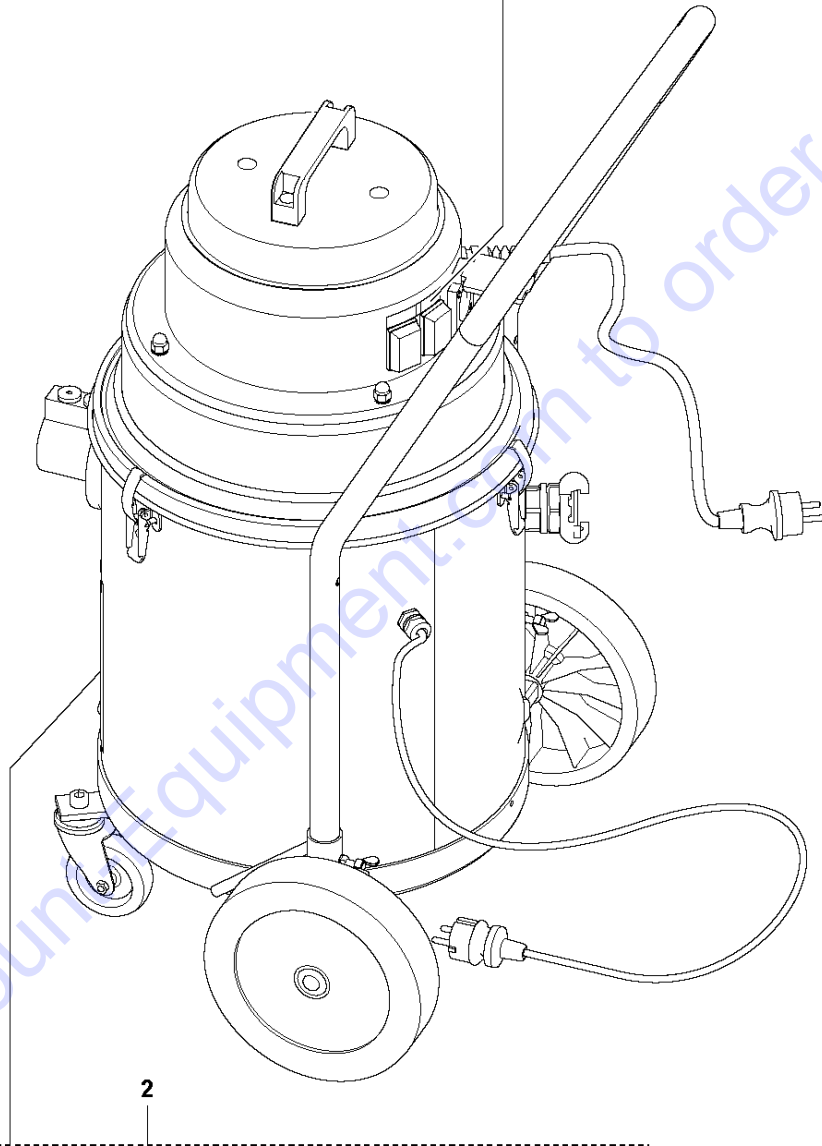

D W250P
DECALS

Go to DiscountEquipment.com to order your parts

Ref	Part No	Description	Remark	QTY KIT
2	590 74 99-16	DECAL		1
1	592 00 20-01	DECAL		1

Go to Discount-Equipment.com to order your parts