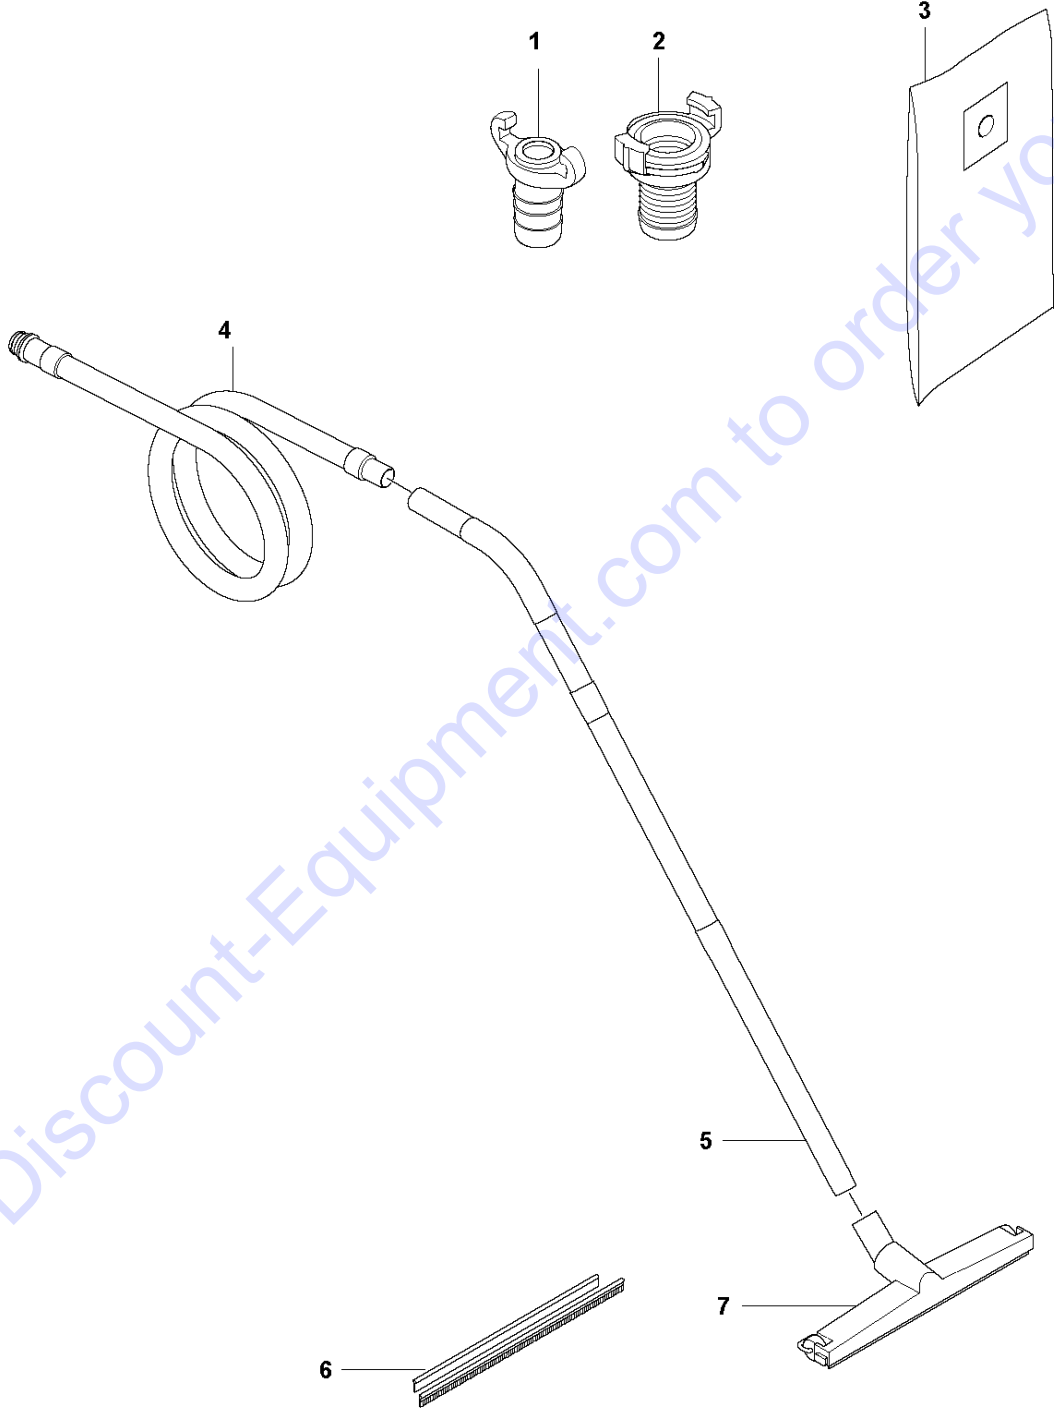

C W250P
ACCESSORIES

Go to Discount-Equipment.com to order your parts

ACCESSORIES

W250P, 2019-09

Ref	Part No	Description	Remark	QTY KIT
1	591 71 24-01	COUPLING		1
2	591 70 96-01	COUPLING		1
3	594 93 32-01	BAG	Order in mutiple of 5	1
4	590 42 79-01	HOSE KIT		1
5	590 42 86-01	TOOL		1
6	590 42 85-01	TOOL		1
7	591 99 27-01	NOZZLE		1

Go to Discount-Equipment.com to order your parts