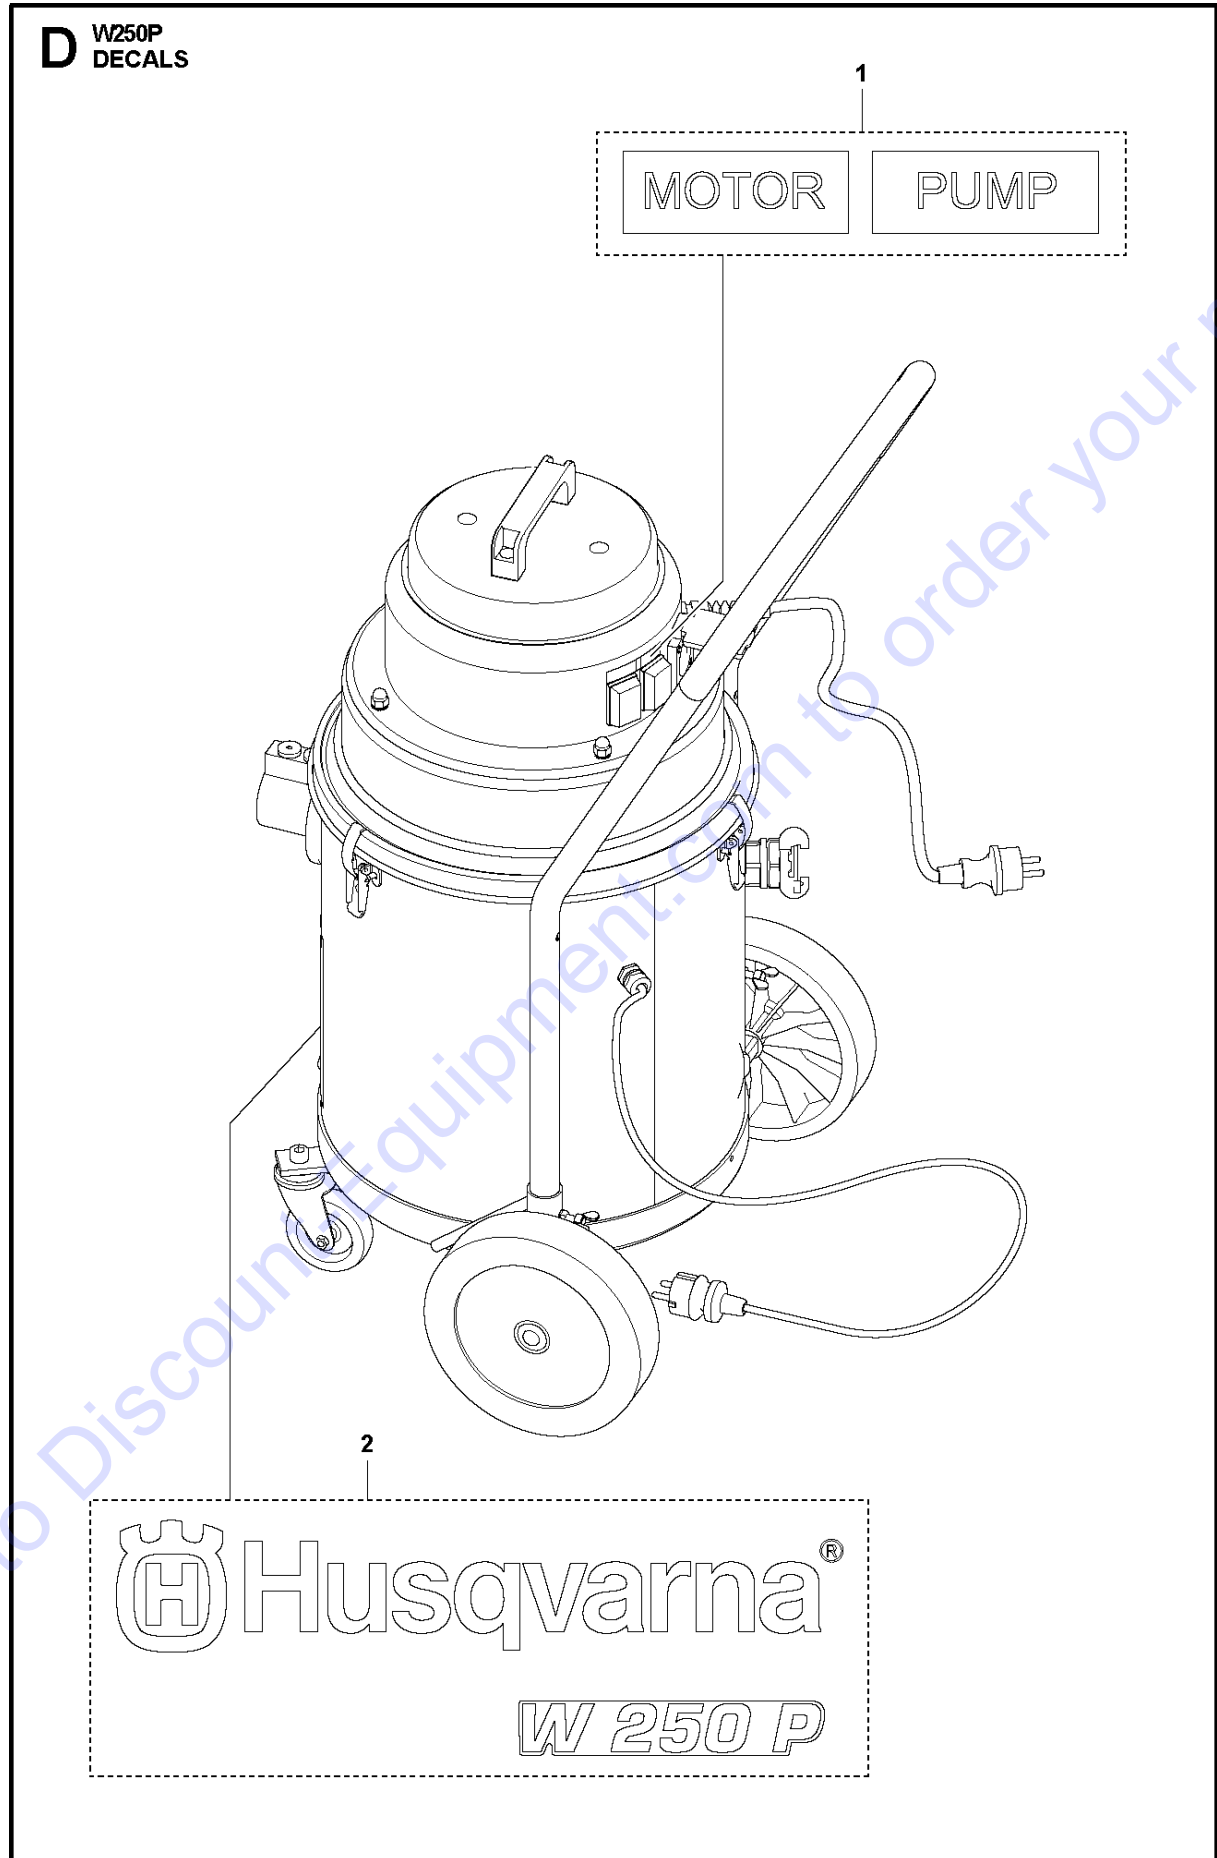

MOTOR

W250P, 2020-06

Ref	Part No	Description	Remark	QTY KIT
1	591 58 04-06	UNIT	US	1
1	591 58 04-05	UNIT	UK	1
1	591 58 04-04	UNIT	EU	1
1	591 58 04-03	UNIT	AU	1
2	590 47 05-01	HANDLE KIT		1
3	591 71 69-01	CYLINDER HEAD		1
4	591 75 09-01	SPACER		2
5	590 39 63-01	ELECTRICAL SYSTEM		1
5	593 87 59-01	SOCKET	AUS ONLY	1
6	591 53 72-01	BUTTON		2
7	599 14 33-01	GASKET		1
8	593 71 74-03	POWER CORD	EU	1
8	593 71 74-01	POWER CORD	AUS	1
8	593 71 74-04	POWER CORD	UK	1
8	593 71 74-08	POWER CORD	US	1
9	591 80 01-01	CABLE GROMMET		1
10	591 78 96-01	NUT	NUT PG11	1
11	590 49 87-02	HOUSING ASSY		1
12	591 73 05-01	INSULATION		1
13	599 14 34-01	GASKET		1
14	591 79 43-01	FILTER		1
15	591 71 71-02	HOUSING		1
16	590 47 04-01	SEAL KIT		1
17	591 73 37-01	PACKING		2
18	590 47 19-01	MOTOR KIT	120V	1
18	591 90 65-01	ENGINE	230V	1
19	591 73 15-01	PACKING		2
20	590 46 98-01	INSULATION		1
21	590 47 03-01	SPACER		1
22	591 73 14-01	INSULATION		1
23	591 77 06-01	SCREW		4
24	591 91 10-01	PLATE		1
25	591 60 64-01	FLOAT		1
26	591 66 59-01	SEPARATOR		1

Go to Discount-Equipment.com to order your parts

B W250P
TANK

TANK

W250P, 2020-06

Ref	Part No	Description	Remark	QTY KIT
1	598 56 09-01	TANK UNIT ASSY		1
2	591 70 98-01	HOSE COUPLING	GEKA	1
2	591 71 25-01	HOSE COUPLING	ATLAS	1
3	598 56 10-01	TUBE SYSTEM		1
4	591 91 02-01	SCREW		1
5	590 46 96-01	SCOOP		1
6	590 46 95-01	INLET		1
8	598 56 11-01	TANK UNIT		1
9	590 39 64-01	HOLDER KIT		3
10	591 79 02-01	PLUG		1
10	593 87 60-01	PLUG	AUS ONLY	1
11	591 70 34-01	PUMP	EU, 230V	1
11	591 27 53-01	PUMP	US, 120V	1
11	593951501	TBD	UK, 120V	1
12	591 91 06-01	LOCK		1
13	595 53 04-01	HANDLE		1
14	591 76 88-01	SCREW		2
15	591 91 04-01	WHEEL		1
16	591 69 55-01	CHASSIS		1
17	591 91 05-01	WHEEL		1

Go to Discount-Equipment.com to order your parts

D W250P
DECALS

MOTOR

PUMP

 Husqvarna®

W 250 P

Ref	Part No	Description	Remark	QTY KIT
2	590 74 99-16	DECAL		1
1	592 00 20-01	DECAL		1

Go to Discount-Equipment.com to order your parts