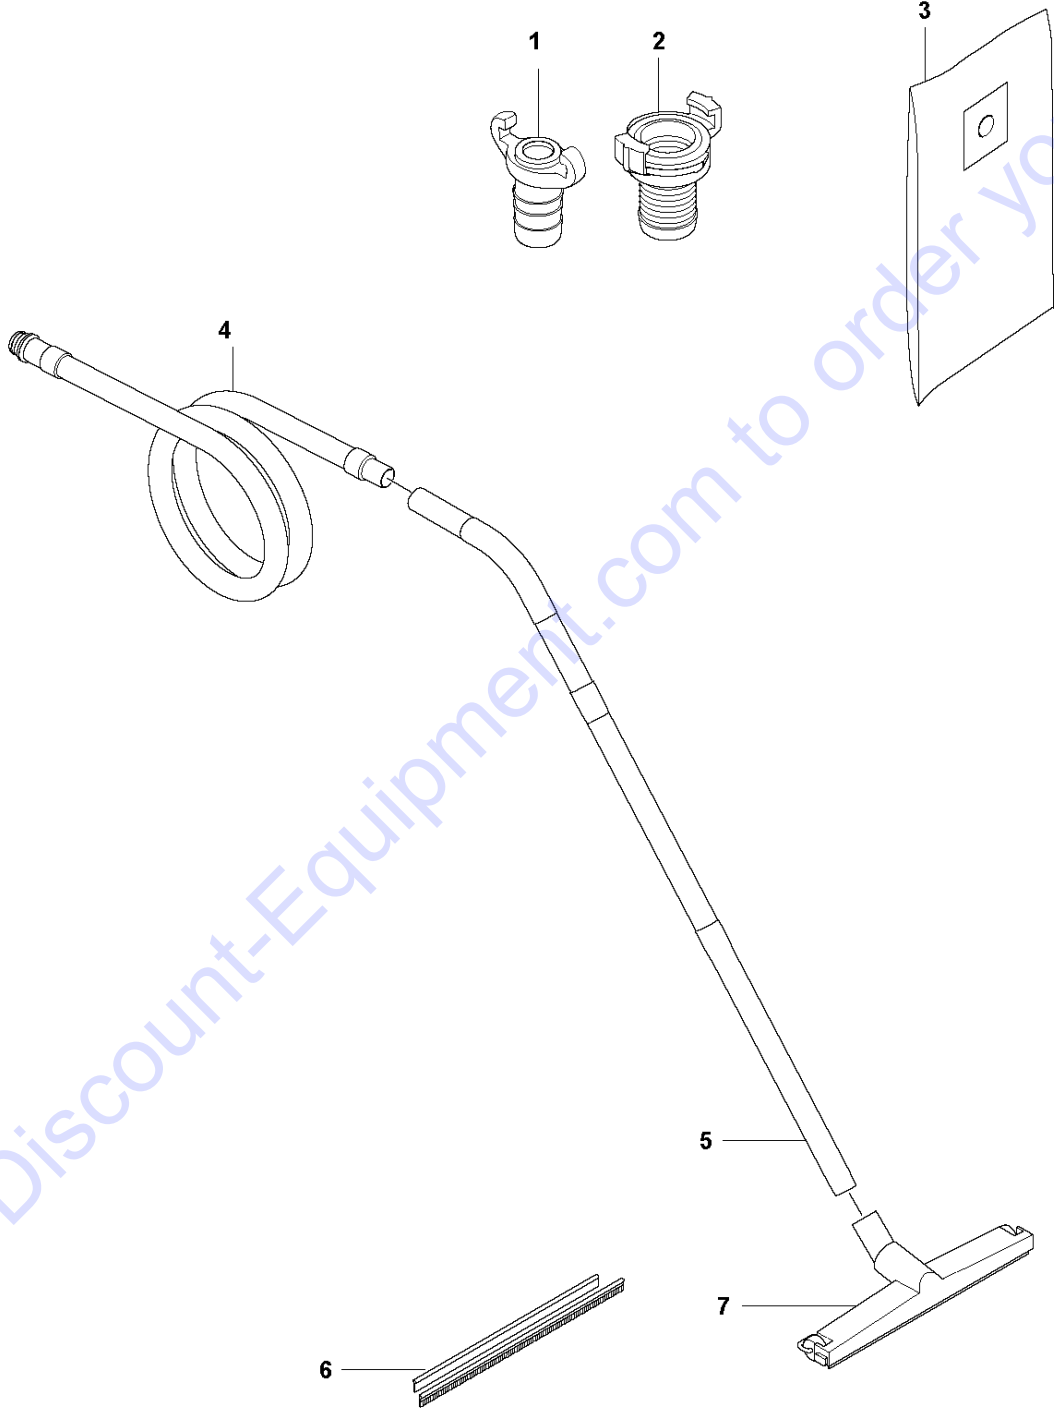

C W250P
ACCESSORIES

Go to Discount-Equipment.com to order your parts

ACCESSORIES

W250P, 2020-06

Ref	Part No	Description	Remark	QTY KIT
1	591 71 24-01	COUPLING		1
2	591 70 96-01	COUPLING		1
3	594 93 32-01	BAG	Order in mutiple of 5	1
3	594 93 36-01	BAG	Order in mutiple of 5	1
4	590 42 79-01	HOSE KIT		1
5	590 42 86-01	TOOL		1
6	590 42 85-01	TOOL		1
7	591 99 27-01	NOZZLE		1

Go to Discount-Equipment.com to order your parts