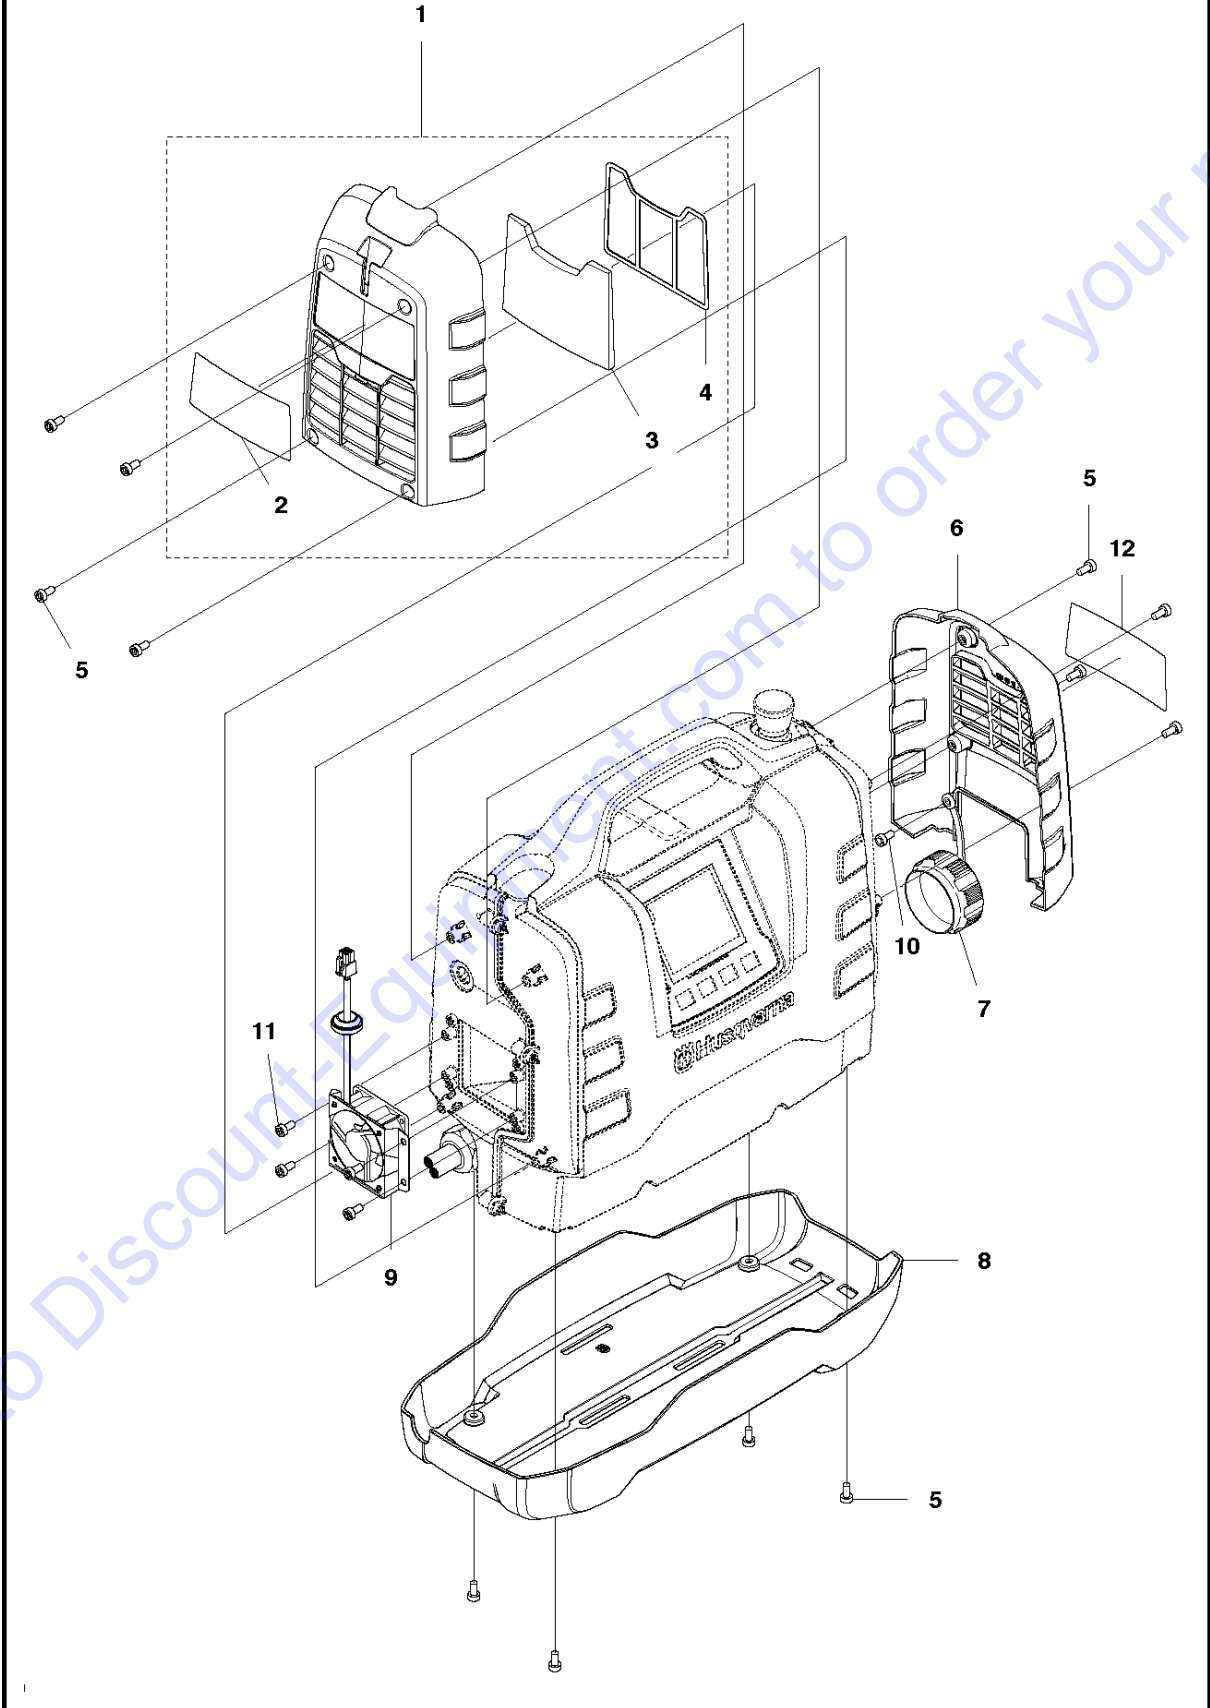

A PP 65
COVER

COVER

PP65, Valid for S/N: 20163400001 and forward

Ref	Part No	Description	Remark	QTY	KIT
1	585 03 53-02	COVER	EU, AUS	1	
1	585 03 53-03	COVER	US, JP	1	
2	575 74 59-02	LABEL	EU, AUS	1	1
2	575 74 59-03	LABEL	US, JP	1	1
3	575 77 43-01	FILTER		1	
4	575 84 43-01	PLATE		1	
5	504 61 09-03	SCREW ITXPANT		12	
6	522 92 19-01	COVER		1	
6	587 21 47-01	COVER	Incl decal, NA & AUS only	1	
7	525 73 44-01	LID		1	
8	522 92 24-01	BOTTOM		1	
9	585 03 55-01	FAN		1	
10	504 90 94-10	SCREW ITXSCT		1	
11	729 52 89-71	SCREW CRPANT		4	
12	586 86 00-01	LABEL	NA & AUS only	1	

Go to Discount-Equipment.com to order your parts