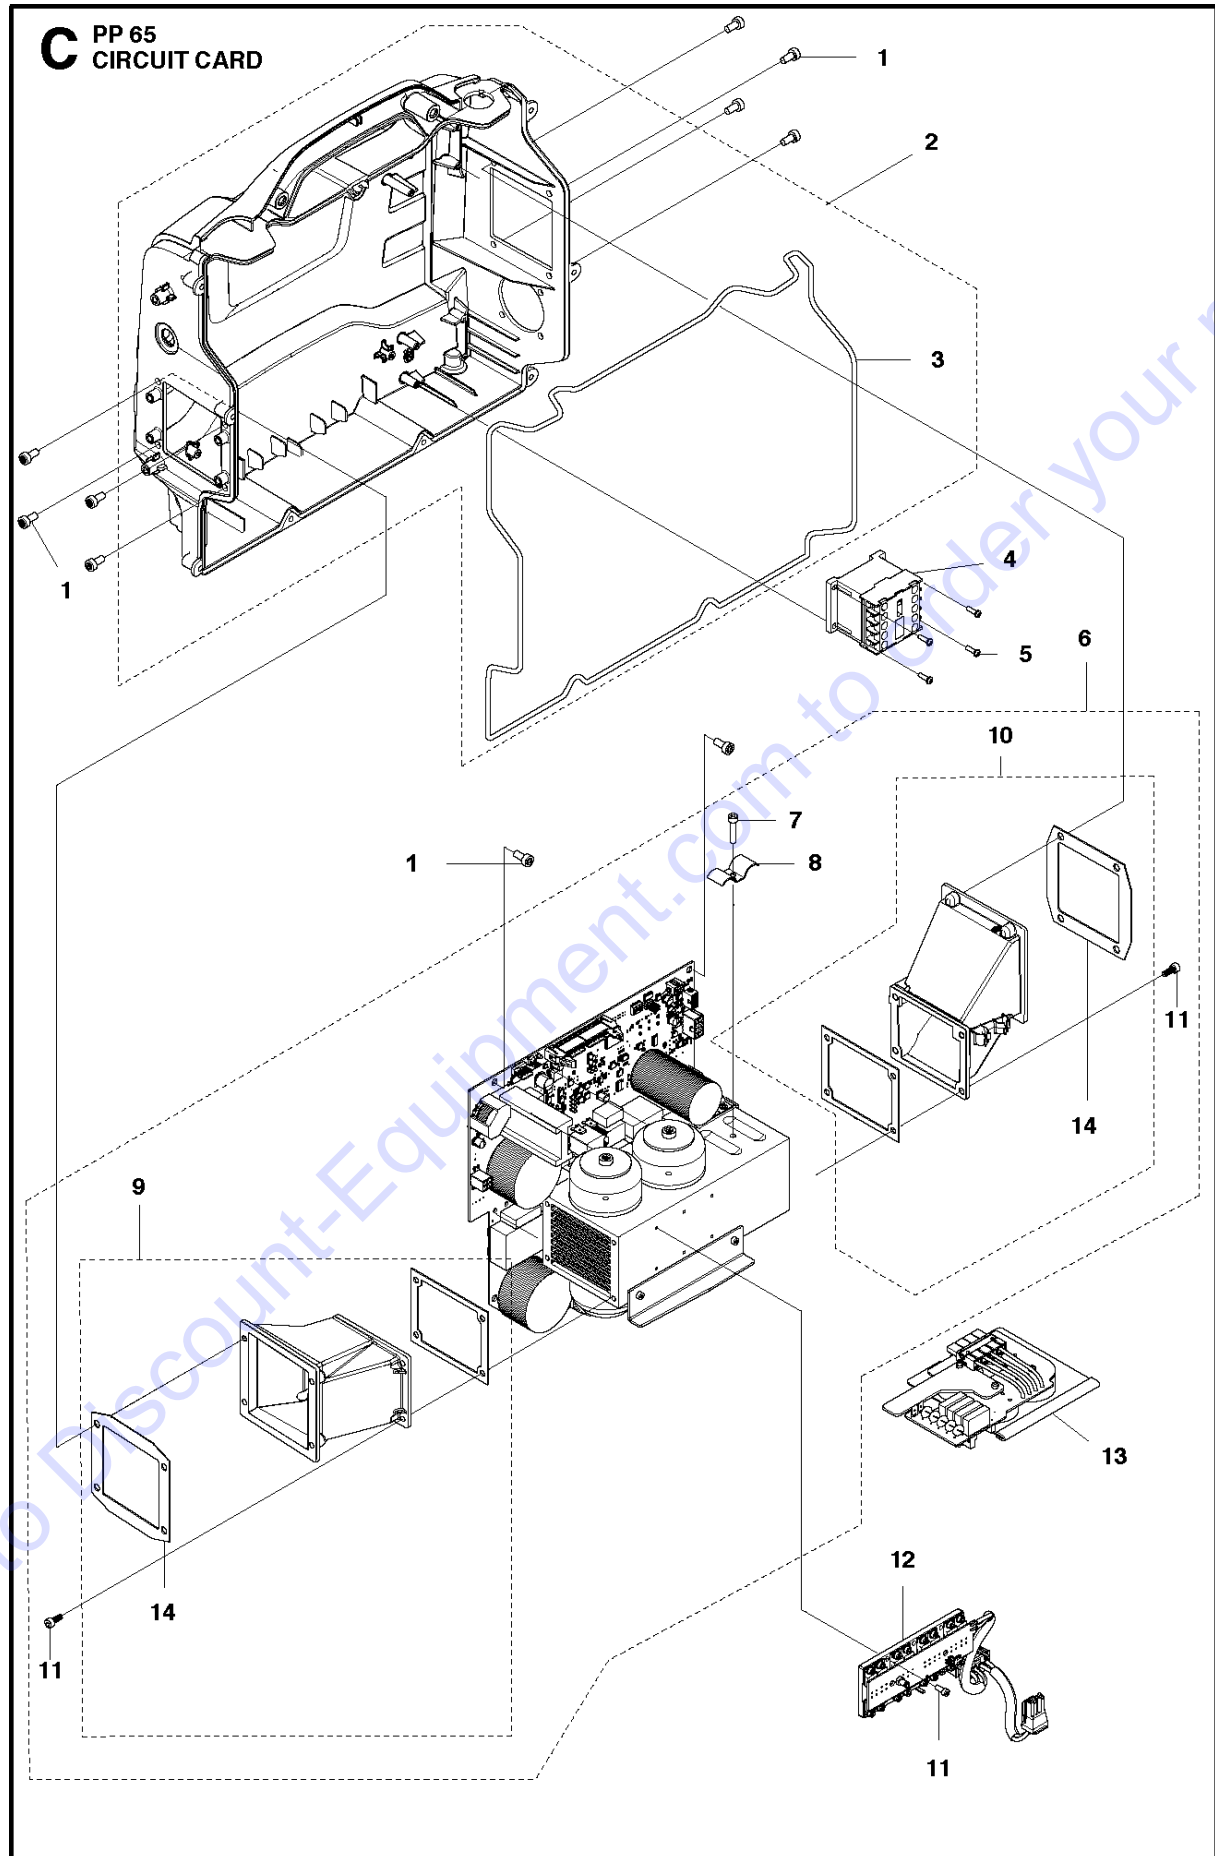

CIRCUIT CARD

PP65, Valid for S/N: 20163400001 and forward

Ref	Part No	Description	Remark	QTY	KIT
1	504 61 09-03	SCREW ITPANT		12	
2	585 03 84-02	MAIN BODY		1	
3	525 61 70-05	SEALING		1	2
4	578 34 70-01	CONTACTOR		1	
5	578 77 61-02	SCREW ITPANT		4	
6	585 05 08-02	CIRCUIT BOARD		1	
7	725 53 29-55	SCREW IHSCM		1	6
8	584 64 43-01	CLIP		1	6
9	585 03 86-01	AIR CONDUCTOR		1	
10	585 03 87-01	AIR CONDUCTOR		1	6
11	725 52 89-05	SCREW IHSCM		21	6
12	587 16 43-01	PRINTED CIRCUIT ASSY		1	
13	581 30 33-04	PRINTED CIRCUIT ASSY		1	
14	574 37 54-02	SEAL		2	