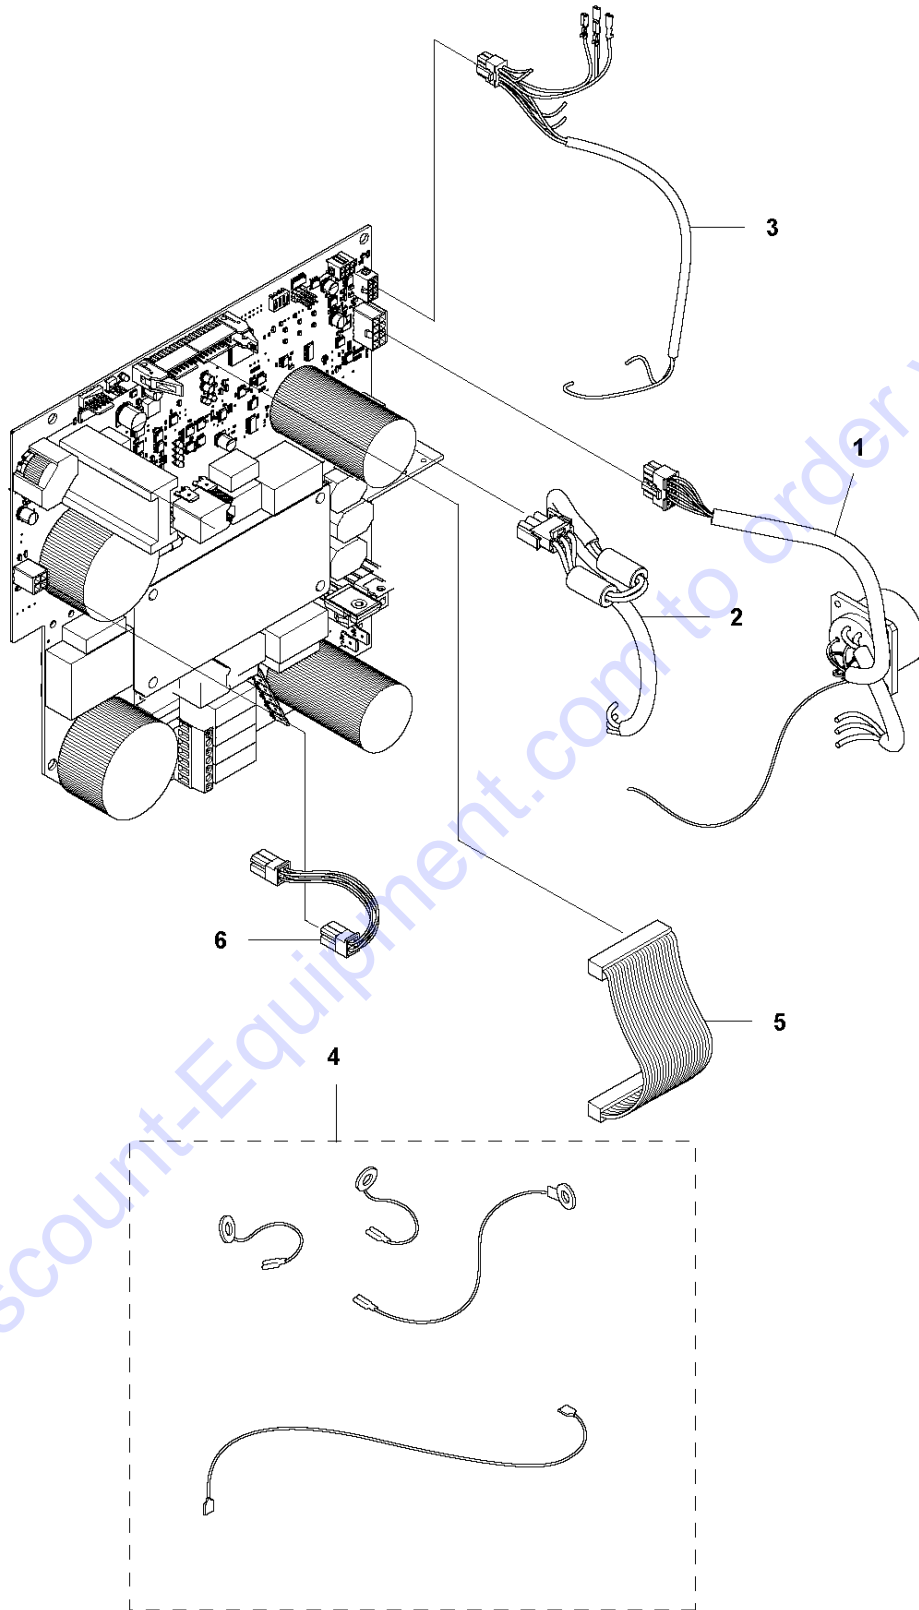

CIRCUIT CARD

PP65, Valid for S/N: 20163400001 and forward

Ref	Part No	Description	Remark	QTY	KIT
1	504 61 09-03	SCREW ITPANT		12	
2	585 03 84-02	MAIN BODY		1	
3	525 61 70-05	SEALING		1	2
4	578 34 70-01	CONTACTOR		1	
5	578 77 61-02	SCREW ITPANT		4	
6	585 05 08-02	CIRCUIT BOARD		1	
7	725 53 29-55	SCREW IHSCM		1	6
8	584 64 43-01	CLIP		1	6
9	585 03 86-01	AIR CONDUCTOR		1	
10	585 03 87-01	AIR CONDUCTOR		1	6
11	725 52 89-05	SCREW IHSCM		21	6
12	587 16 43-01	PRINTED CIRCUIT ASSY		1	
13	581 30 33-04	PRINTED CIRCUIT ASSY		1	
14	574 37 54-02	SEAL		2	

Go to Discount-Equipment.com to order your parts

A PP 65
COVER

COVER

PP65, Valid for S/N: 20163400001 and forward

Ref	Part No	Description	Remark	QTY	KIT
1	585 03 53-02	COVER	EU, AUS	1	
1	585 03 53-03	COVER	US, JP	1	
2	575 74 59-02	LABEL	EU, AUS	1	1
2	575 74 59-03	LABEL	US, JP	1	1
3	575 77 43-01	FILTER		1	
4	575 84 43-01	PLATE		1	
5	504 61 09-03	SCREW ITXPANT		12	
6	522 92 19-01	COVER		1	
6	587 21 47-01	COVER	Incl decal, NA & AUS only	1	
7	525 73 44-01	LID		1	
8	522 92 24-01	BOTTOM		1	
9	585 03 55-01	FAN		1	
10	504 90 94-10	SCREW ITXSCT		1	
11	729 52 89-71	SCREW CRPANT		4	
12	586 86 00-01	LABEL	NA & AUS only	1	

Go to Discount-Equipment.com to order your parts

E PP 65
ELECTRICAL

Ref	Part No	Description	Remark	QTY KIT
1	525 73 47-01	CABLE ASSY		1
2	575 81 11-01	CABLE ASSY		1
3	575 81 07-01	CABLE ASSY		1
4	589 34 88-01	GROUND CABLE		1
5	575 81 06-01	CABLE ASSY		1
6	573 92 85-01	CABLE		1