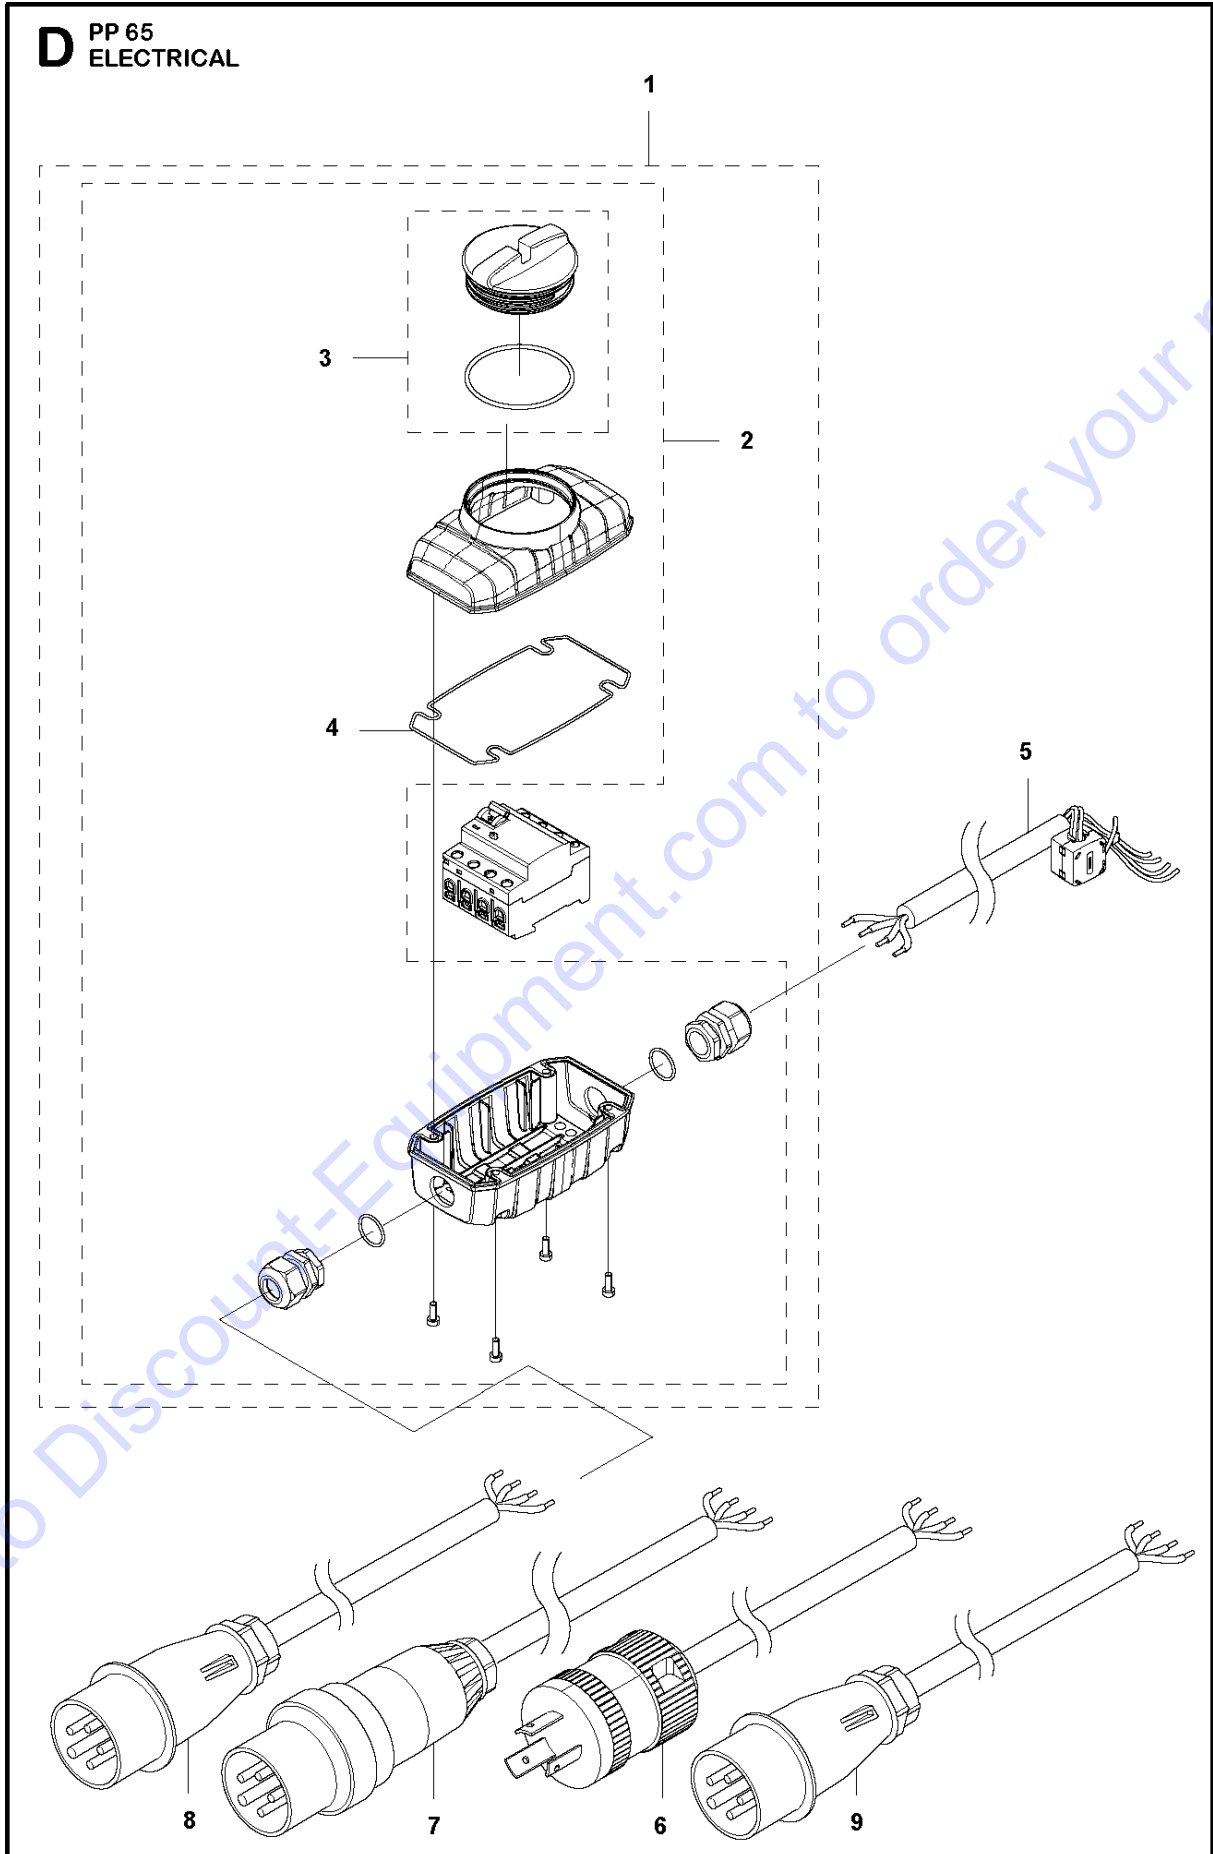

D PP 65
ELECTRICAL

ELECTRICAL

PP65, Valid for S/N: 20163400001 and forward

Ref	Part No	Description	Remark	QTY	KIT
1	577 27 24-02	PRCD		1	
2	589 33 59-01	BOX		1	
3	585 03 89-01	LID		1	1
4	577 26 23-01	O-RING		1	1
5	577 50 29-05	CABLE ASSY	AUS	1	
5	577 50 29-06	CABLE ASSY	Japan Only	1	
5	577 50 29-07	CABLE ASSY	EU	1	
5	577 50 29-08	CABLE ASSY	US	1	
6	576 47 25-02	CABLE ASSY	AUS	1	
7	576 47 25-05	CABLE ASSY	EU	1	
8	576 47 25-06	CABLE ASSY	US	1	
9	576 47 25-03	CABLE ASSY	Japan Only	1	

Go to Discount-Equipment.com to order your parts