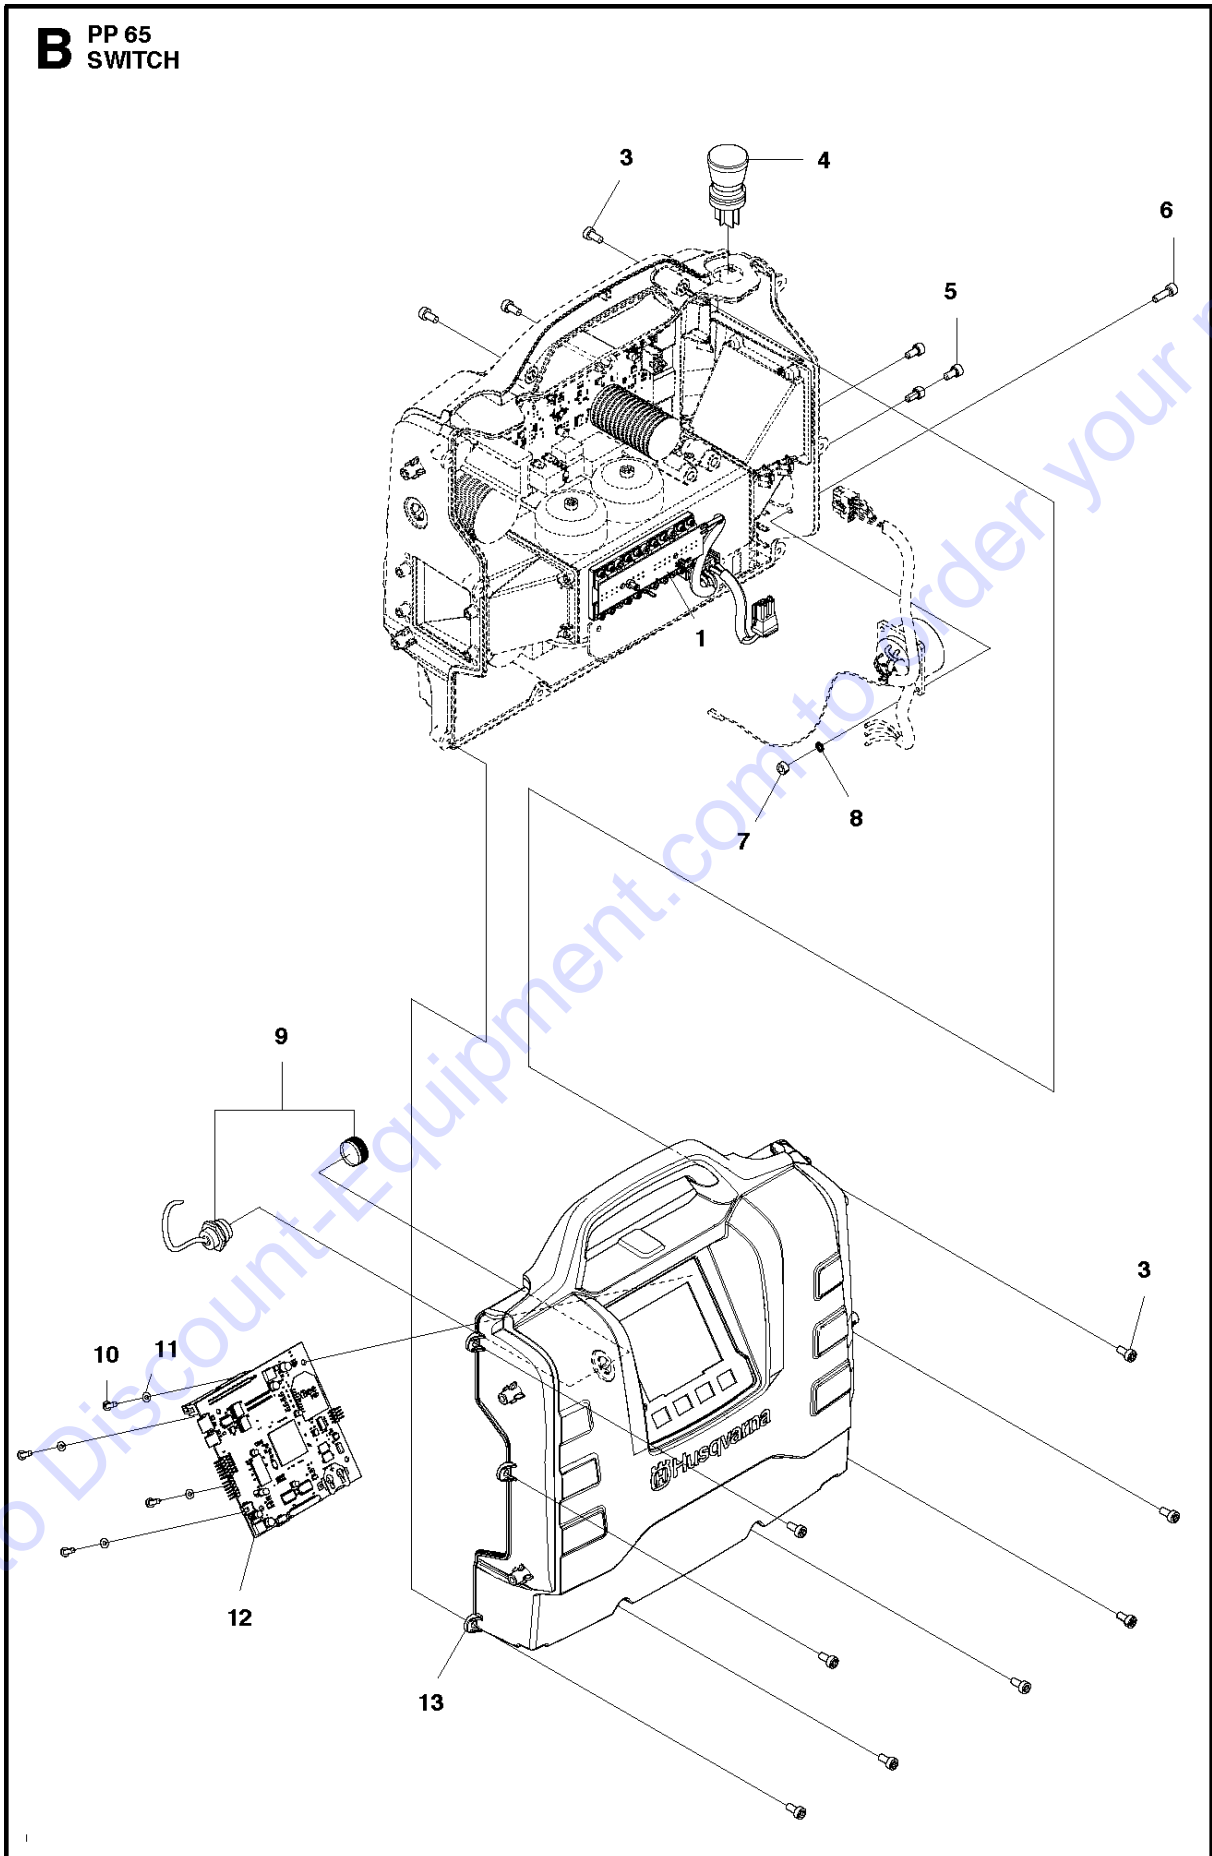

B PP 65
SWITCH

SWITCH

PP65, Valid for S/N: 20163400001 and forward

Ref	Part No	Description	Remark	QTY KIT
1	587 16 43-01	PRINTED CIRCUIT ASSY		1
3	504 61 09-03	SCREW ITXPANT		11
4	582 73 74-01	STOP SWITCH ASSY		1
5	725 53 25-55	SCREW IHSCM		3
6	725 53 29-55	SCREW IHSCM		1
7	731 23 14-01	HEXAGON NUT		1
8	735 21 46-01	LOCKWASHER		1
9	586 14 66-02	CONTACT		1
10	578 77 61-03	SCREW ITXPANT		4
11	576 97 48-01	WASHER		4
12	586 71 18-01	PRINTED CIRCUIT ASSY		1
13	585 03 57-02	MAIN BODY		1

Go to Discount-Equipment.com to order your parts