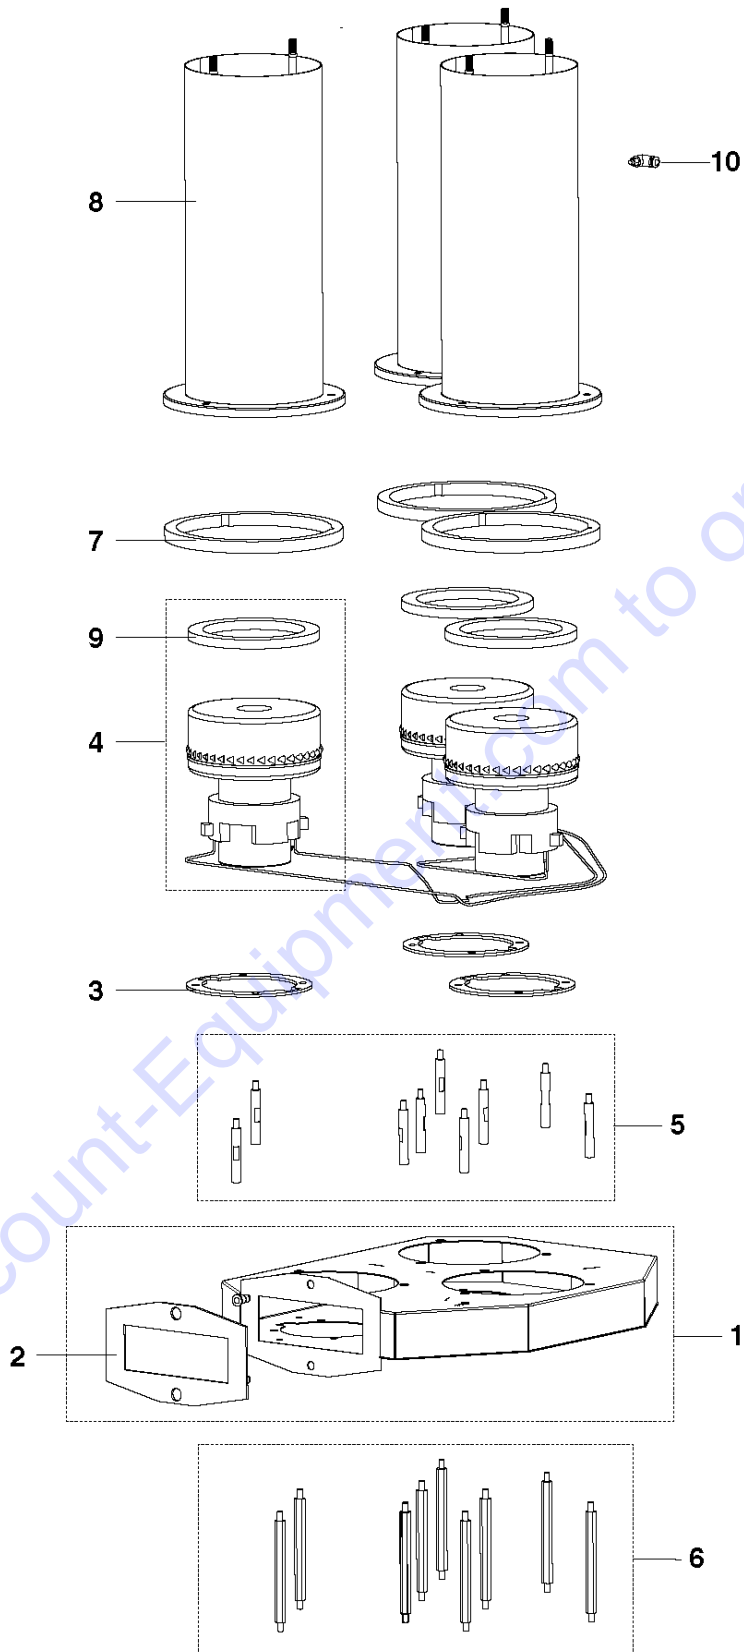

C S 36

Go to Discount-Equipment.com to order your parts

MOTOR

S36, 2017-05

Ref	Part No	Description	Remark	QTY KIT
1	590 45 09-01	BOX		1
2	590 45 10-01	SEALING		1
3	590 45 11-01	SEAL KIT		1
4	590 39 69-01	MOTOR KIT	230V	3
5	590 45 12-01	SUPPORT KIT		1
6	590 45 13-01	SUPPORT KIT		1
7	590 45 08-01	SEALING		1
8	590 45 14-01	FILTER HOUSING		3
9	590 45 15-01	SEAL KIT		1
10	590 44 86-01	NIPPLE		1

Go to Discount-Equipment.com to order your parts