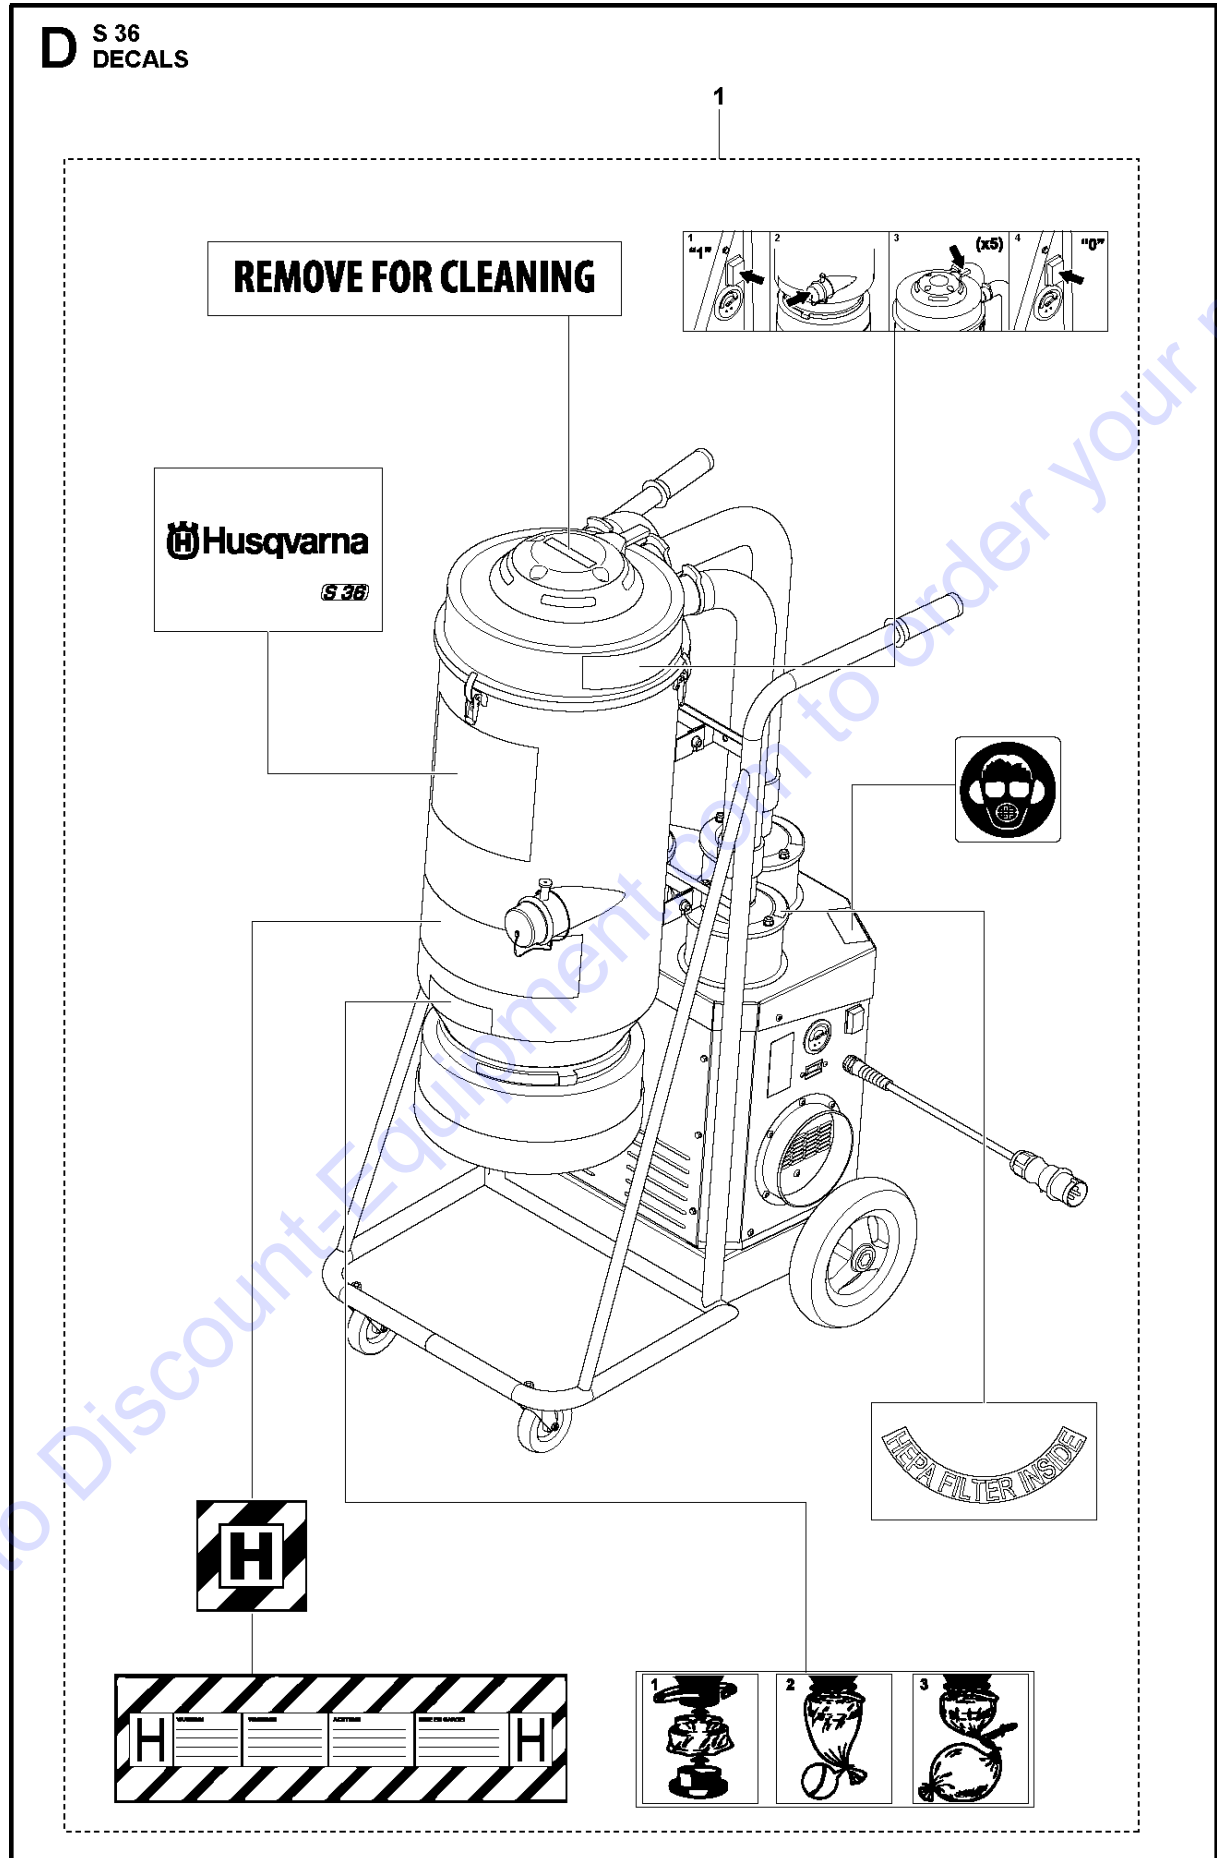

FRAME S36, 967663801, 967663802, 967663803, 967663804, 967663805, 967663806, 967663807,
2019-06

Ref	Part No	Description	Remark	QTY KIT
1	590 42 60-01	CLIP		1
2	596 31 67-01	HANDLE		2
3	590 39 70-01	REAR WHEEL		2
4	590 39 72-01	WHEEL KIT		2
5	590 44 94-01	FRAME		1

Go to Discount-Equipment.com to order your parts

D S 36
DECALS

Go to Discount-Equipment.com to order your parts