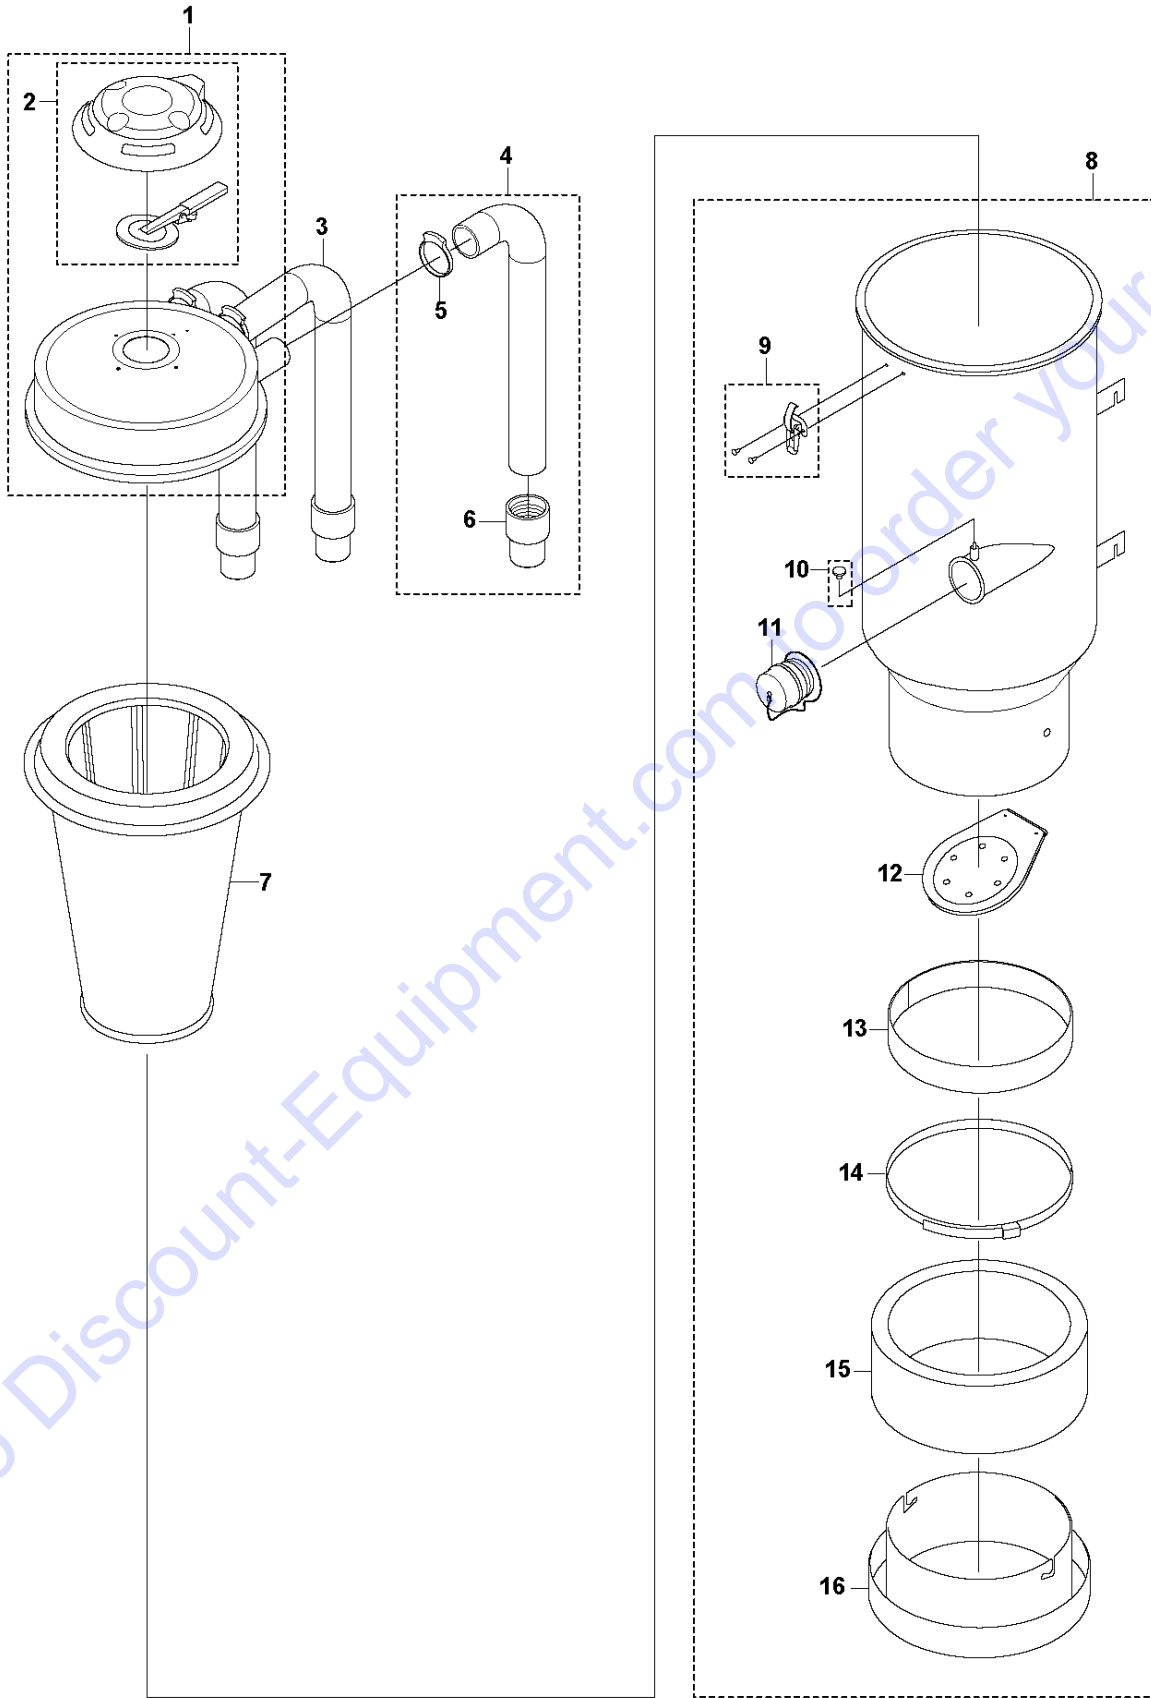

A S 36
TANK

Go to Discount-Equipment.com to order your parts

TANK S36, 967663801, 967663802, 967663803, 967663804, 967663805, 967663806, 967663807,
2019-06

Ref	Part No	Description	Remark	QTY	KIT
1	590 47 86-02	TANK CAP ASSY		1	
2	590 41 50-02	VALVE		1	1
3	590 44 89-01	HOSE KIT		1	
4	590 44 88-01	HOSE KIT		2	
5	590 40 08-01	HOSE CLAMP		1	4
6	590 43 81-01	HOSE		1	4
7	590 43 02-02	FILTER		1	
8	590 47 85-02	TANK		1	
9	590 39 64-01	HOLDER KIT		3	8
10	590 40 16-01	LOCKING PIN		1	8
11	590 42 67-01	LID		1	8
12	590 39 86-01	FLAP		1	8
13	590 40 23-01	SEAL		1	8
14	590 40 18-01	STRAP		1	8
15	590 42 92-01	DUST BAG		1	8
16	590 42 69-01	HOLDER		1	8

Go to Discount-Equipment.com to order your parts