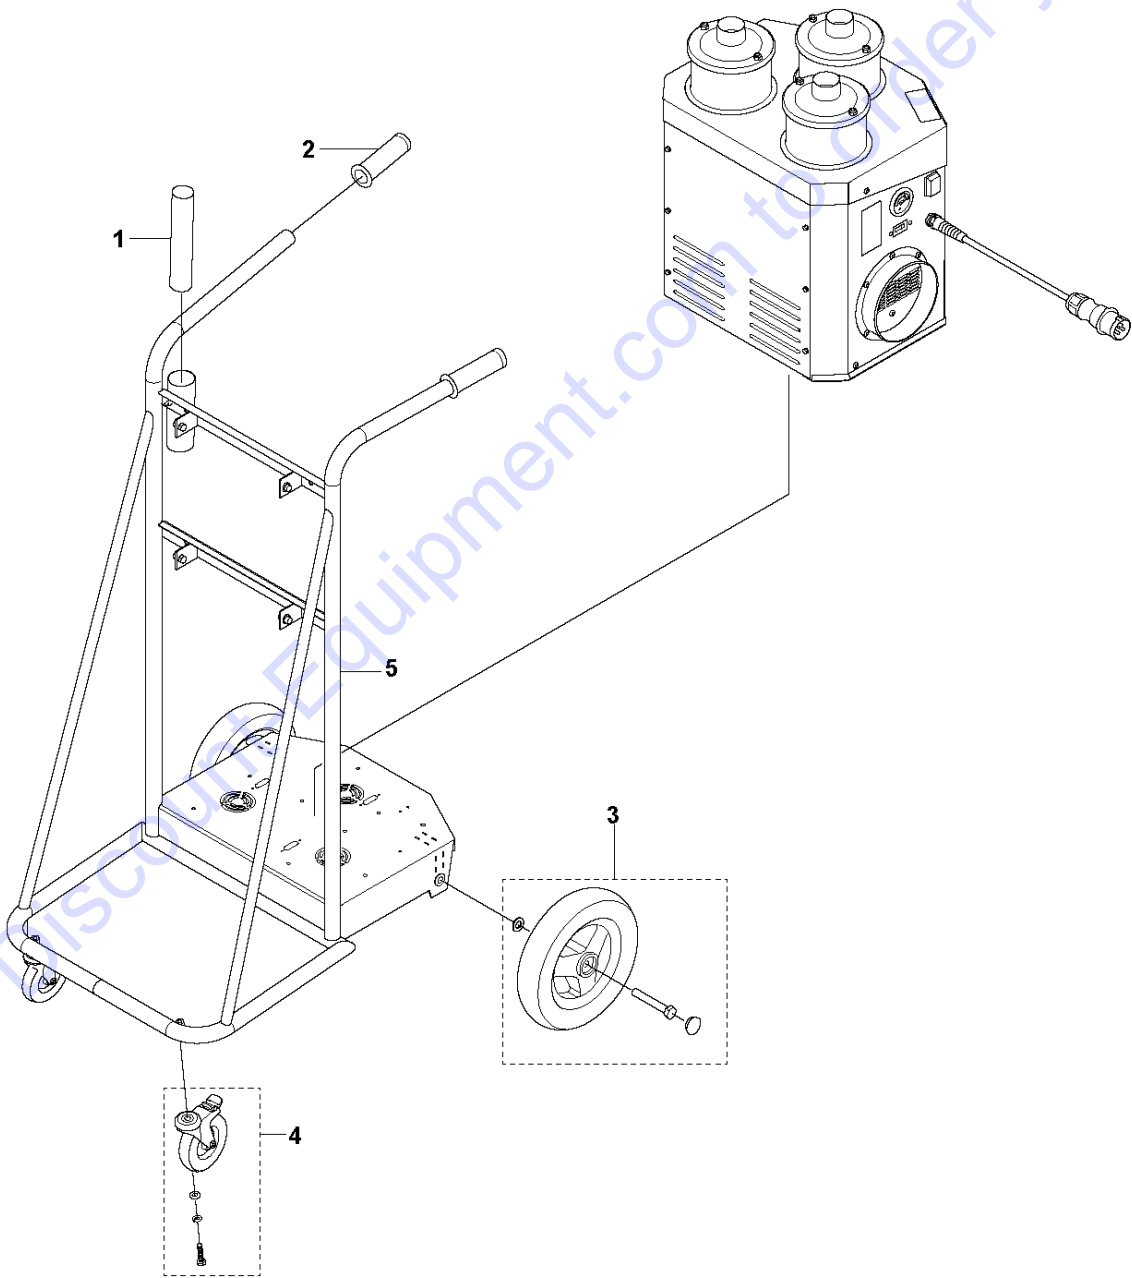

C S 36
FRAME

Go to DisciplinedEquipment.com to order your parts

FRAME S36, 967663801, 967663802, 967663803, 967663804, 967663805, 967663806, 967663807,
2019-06

Ref	Part No	Description	Remark	QTY KIT
1	590 42 60-01	CLIP		1
2	596 31 67-01	HANDLE		2
3	590 39 70-01	REAR WHEEL		2
4	590 39 72-01	WHEEL KIT		2
5	590 44 94-01	FRAME		1

Go to Discount-Equipment.com to order your parts