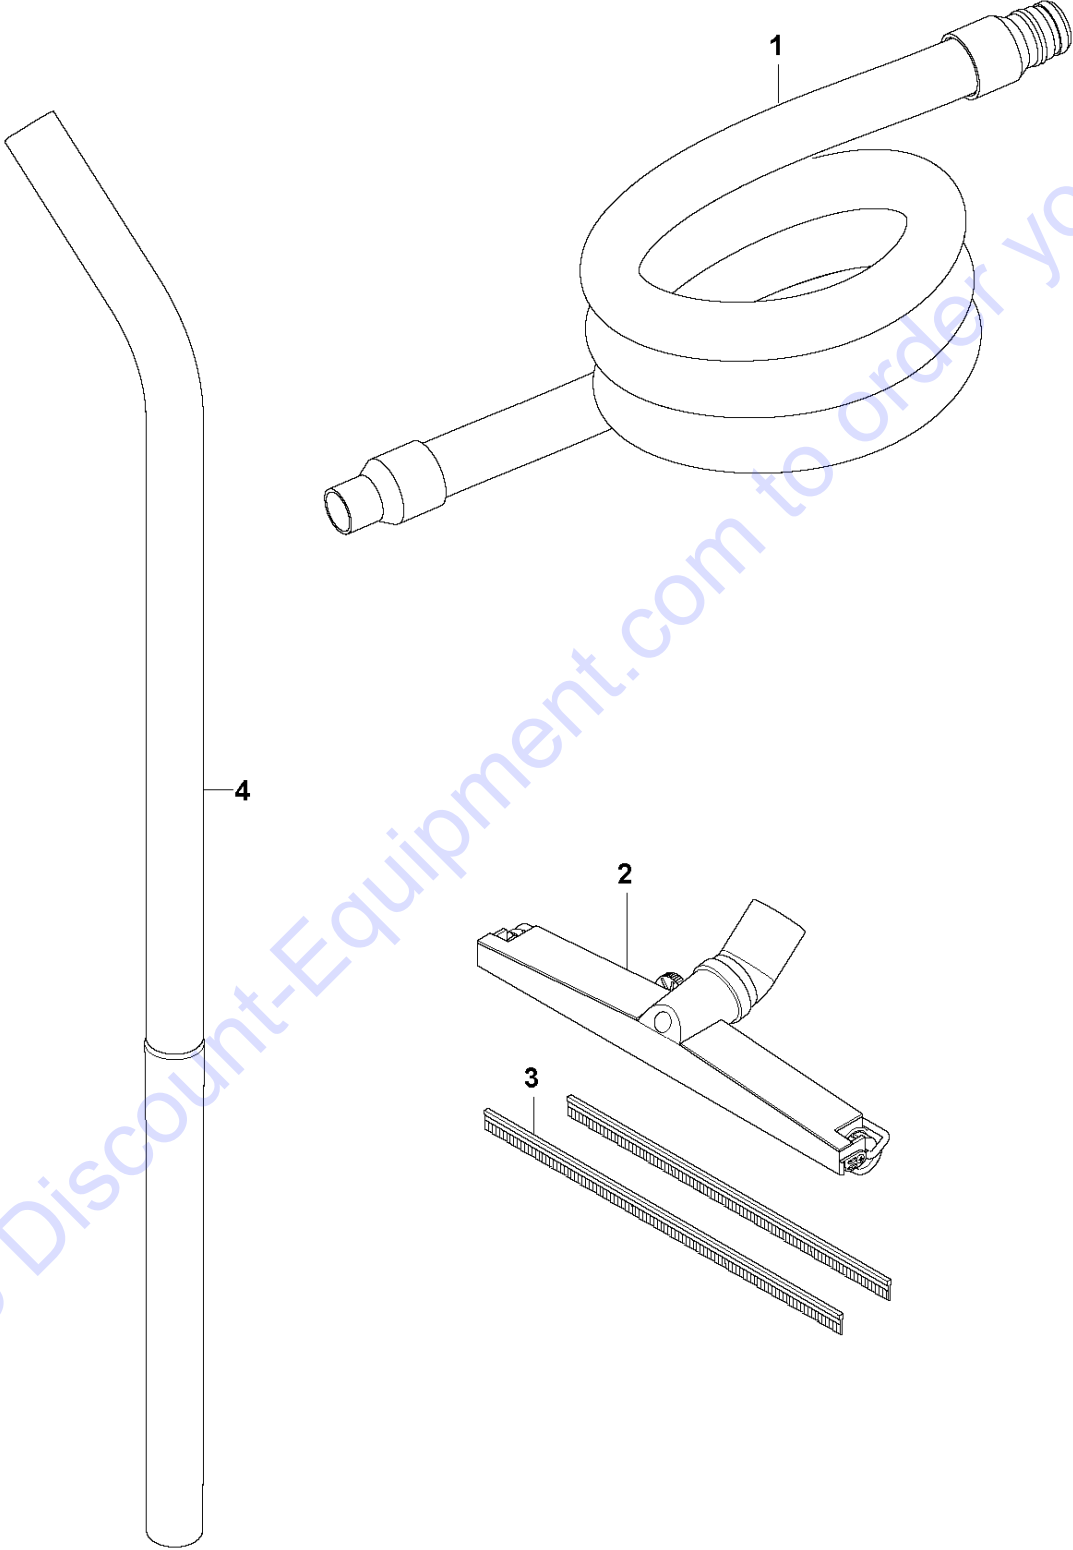

E S 36
ACCESSORIES

ACCESSORIES S36, 967663801, 967663802, 967663803, 967663804, 967663805, 967663806, 967663807, 2019-06

Ref	Part No	Description	Remark	QTY KIT
1	590 43 74-01	HOSE		1
2	590 42 83-02	TOOL		1
3	590 42 85-03	TOOL		1
4	590 82 94-01	TOOL		1

Go to Discount-Equipment.com to order your parts