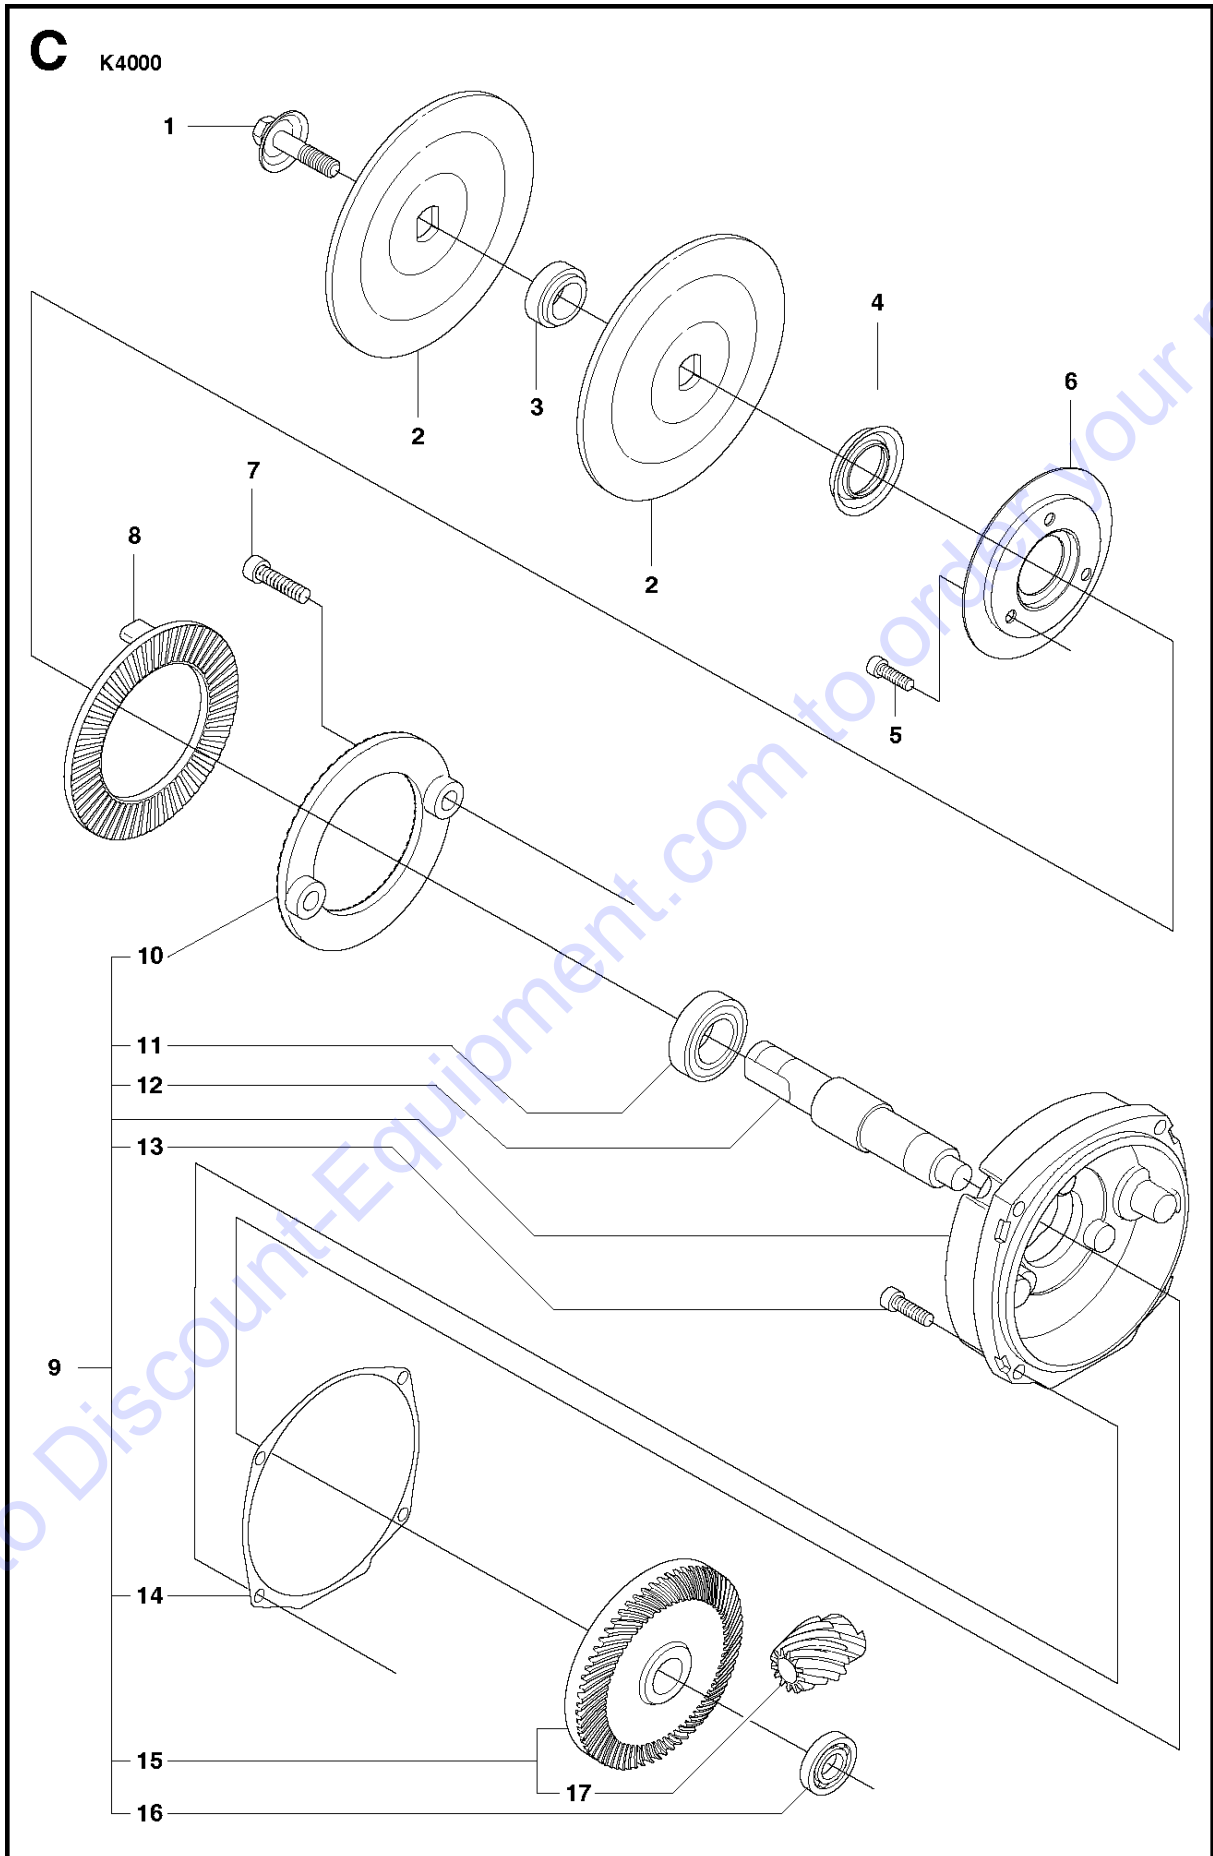

A K4000

Ref	Part No	Description	Remark	QTY KIT
1	589 53 01-01	SCREW ITXSCT		4
2	589 58 33-01	SCREW		4
3	577 48 19-01	SPRING		1
4	589 65 73-02	LOCKING BUTTON		1
5	590 93 57-01	SCREW		2
6	531 03 18-87	CLIP		1
7	577 01 01-05	HOLDER ASSY	100-120V, incl 8	1
7	577 01 01-08	ELECTRONIC BOX	230V, incl 8	1
8	578 03 26-01	SLEEVE	100-120V	1
8	578 03 24-01	SLEEVE	230V	2
9	531 03 18-83	SWITCH		1
10	599 19 88-01	HANDLE HALF		1
11	599 19 89-01	HANDLE HALF		1

Go to Discount-Equipment.com to order your parts

B K4000

Go to Discount-Equipment.com to order your parts

MOTOR

K 4000, 2018-03

Ref	Part No	Description	Remark	QTY KIT
1	577 06 66-01	RUBBER BUSHING		1
2	503 25 09-01	BEARING		1
3	579 25 62-01	SCREW		1
4	582 58 66-02	ROTOR	100-120V	1
4	582 58 66-01	ROTOR	230V	1
5	735 31 33-10	CIRCLIP		1
6	505 53 03-51	SPRING WASHER		1
7	531 07 39-44	BALL BEARING		1
8	505 53 03-16	SPACER		1
9	505 53 03-41	GASKET		1
10	505 53 03-52	SPACER		1
11	505 53 03-19	SPACER		1
12	506 09 86-02	PINION		1
13	523 12 24-02	NUT		1

Go to Discount-Equipment.com to order your parts

GEARS

K 4000, 2018-03

Ref	Part No	Description	Remark	QTY KIT
1	581 85 52-01	SCREW		1
2	506 07 09-01	FLANGE WASHER	JP	2
2	583 87 44-01	FLANGE	RoW	2
3	581 60 54-03	BUSHING	JP	1
3	578 39 82-01	BUSHING	RoW	1
4	506 32 48-01	SUPPORT FLANGE		1
5	505 57 41-16	SCREW ITXSCM		3
6	506 26 65-01	FLANGE		1
7	503 21 53-10	SCREW ITXSCM		2
8	506 26 64-01	SCREEN		1
9	544 40 32-05	GEAR SET	Incl. 10 - 16	1
10	506 28 84-01	SCREEN		1
11	503 25 21-01	BALL BEARING		1
12	582 82 55-01	BLADE SHAFT		1
13	505 57 41-20	SCREW ITXSCM		4
14	523 05 62-01	GASKET		1
15	531 03 18-75	GEAR WHEEL	Incl. 17	1
16	738 22 00-15	BALL BEARING		1
17	506 09 86-02	PINION		1