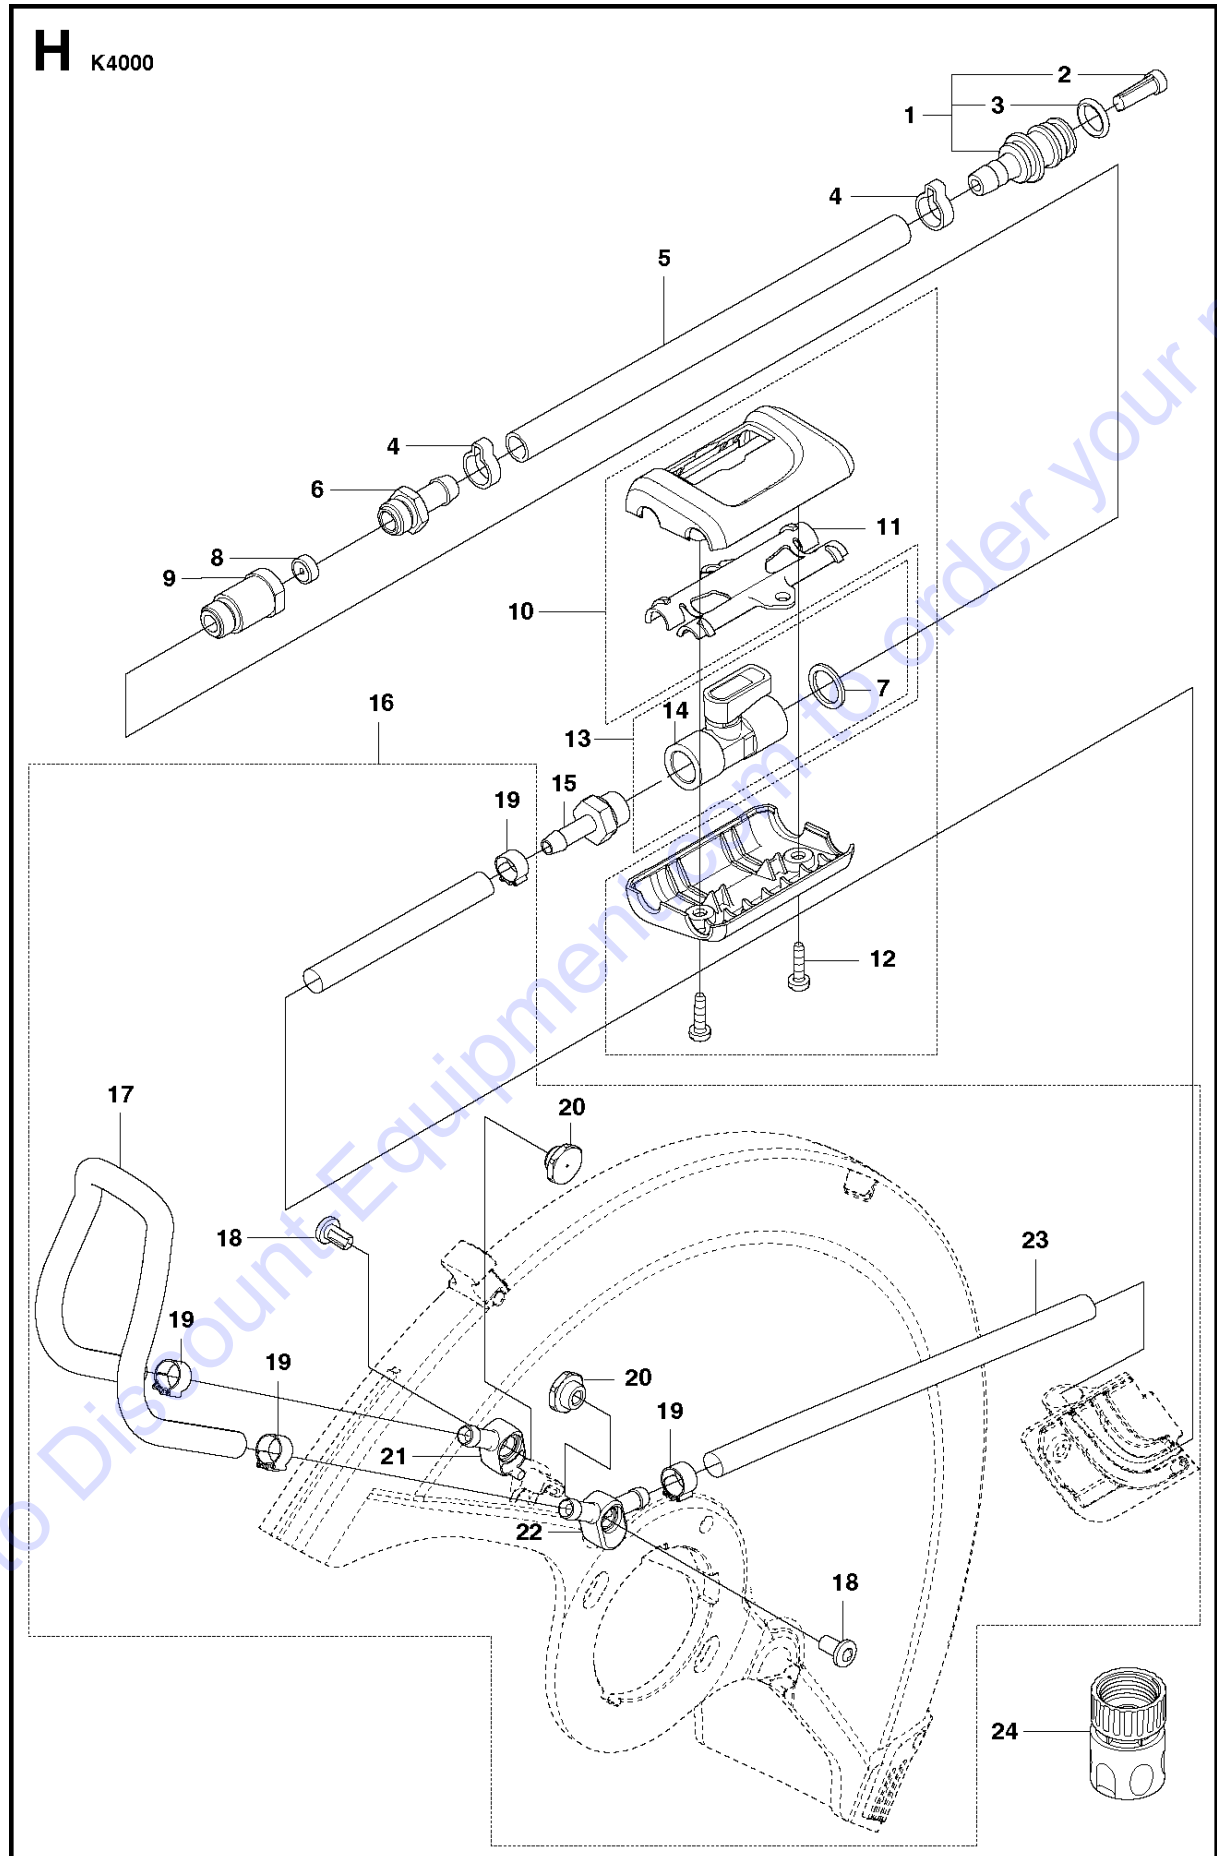

HOSE

K 4000, 2018-03

Ref	Part No	Description	Remark	QTY KIT
1	506 29 57-02	NIPPLE	Inlc. 2 - 3	1
2	506 29 88-01	FILTER		1
3	505 10 35-01	O-RING		1
4	576 12 97-01	HOSE CLAMP		2
5	581 89 36-01	HOSE		1
6	501 07 42-01	NIPPLE		1
7	531 07 42-60	WASHER		1
8	506 48 61-01	FLOW CONTROL		1
9	575 30 33-01	NIPPLE		1
10	522 94 51-01	HOUSING	Inlc. 11 - 12	1
11	510 18 75-01	INSERT	Not for UK	1
12	504 90 94-10	SCREW ITXSCT	UK	2
12	504 90 94-10	SCREW ITXSCT	RoW	3
13	510 19 59-01	VALVE KIT	Inlc. 7, 14	1
14	576 25 80-01	VALVE		1
15	589 99 66-01	NIPPLE		1
16	505 09 54-07	HOSE KIT	Inlc. 17 - 23	1
17	578 19 81-07	HOSE	320mm	1
18	504 63 46-02	SCREW ITXSCT		2
19	506 49 87-01	HOSE CLAMP		4
20	576 79 84-03	NIPPLE		2
21	504 63 45-01	HOUSING		1
22	505 11 55-01	HOUSING		1
23	578 19 81-08	HOSE	720mm	1
24	503 26 60-03	COUPLER	USA	1
24	503 26 60-04	COUPLER	RoW	1

Go to Discount-Equipment.com to order your parts