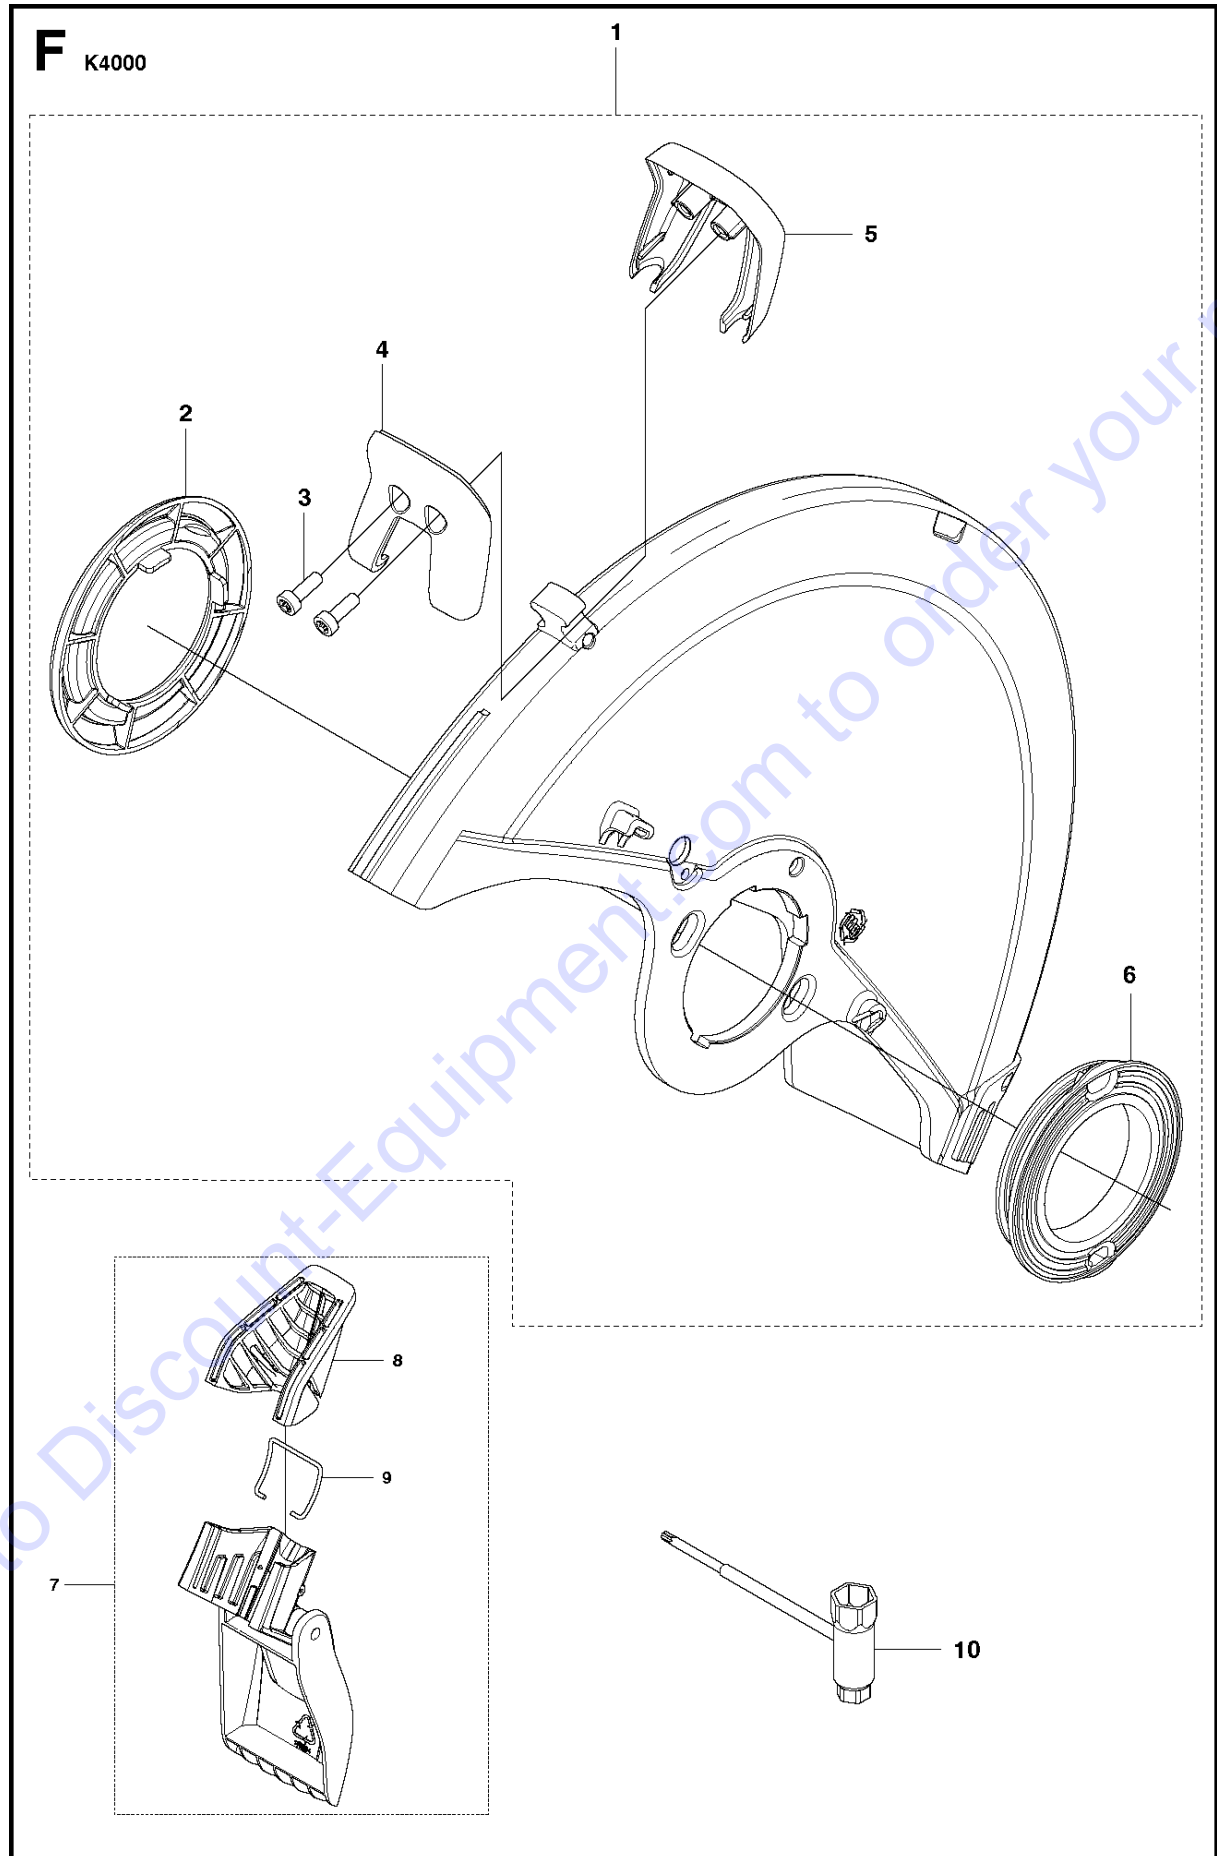

GUARDS

K 4000, 2018-03

Ref	Part No	Description	Remark	QTY KIT
1	577 71 69-01	WHEEL GUARD	Incl. 2 - 6	1
2	576 78 61-01	ADAPTER		1
3	504 90 94-14	SCREW ITXSCT		2
4	576 79 77-01	HANDLE HALF		1
5	576 79 76-01	HANDLE HALF		1
6	506 26 63-02	LINING		1
7	577 93 53-01	SPRAY GUARD ASSY	Incl. 8-9	1
8	576 63 10-01	LOCKING HANDLE		1
9	576 63 15-01	SPRING		1
10	506 38 26-01	TOOL		1

Go to Discount-Equipment.com to order your parts