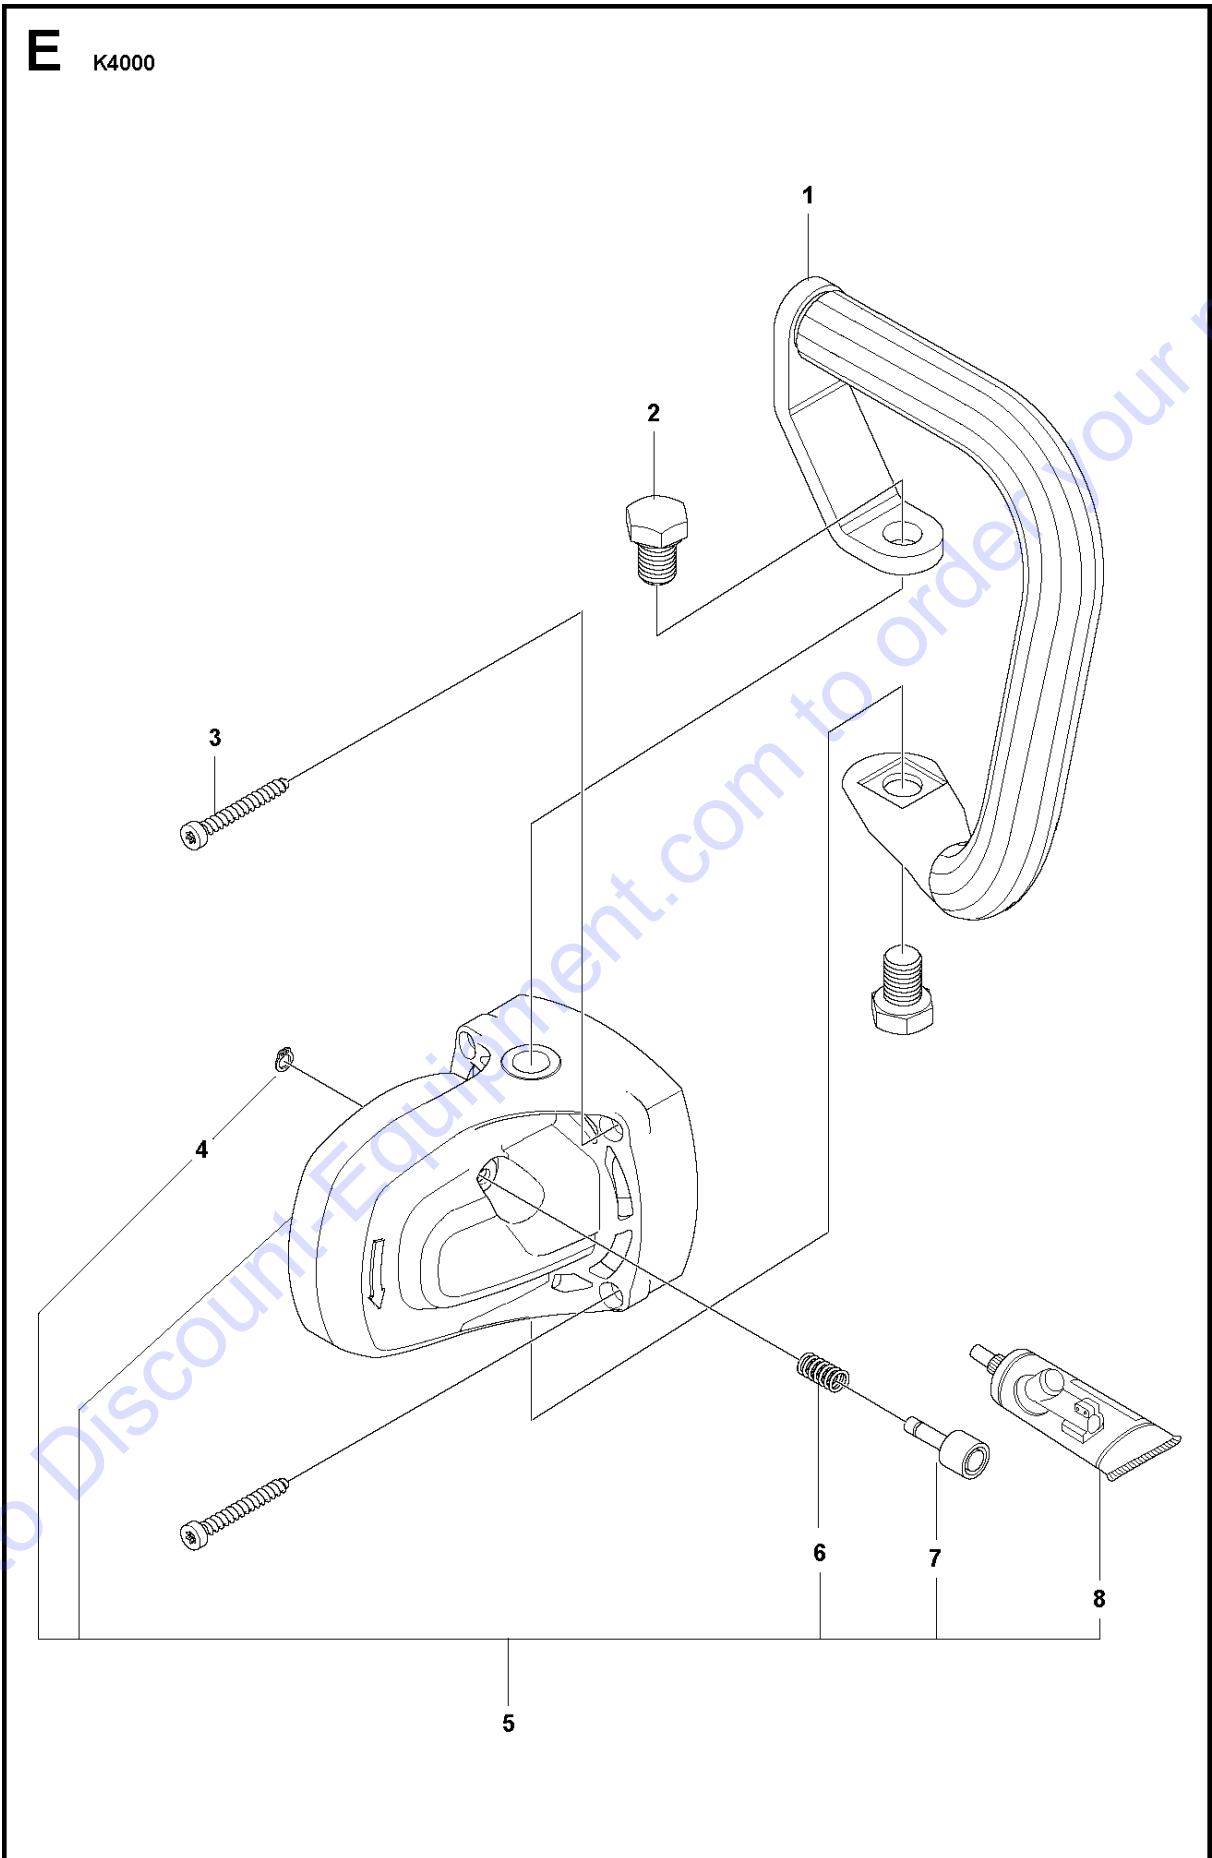

E K4000

GEAR HOUSING

K 4000, 2018-03

Ref	Part No	Description	Remark	QTY KIT
1	506 15 03-03	HANDLE		1
2	531 03 12-76	SCREW		2
3	589 58 33-01	SCREW		4
4	735 31 08-00	CIRCLIP		1
5	593 57 24-01	GEAR HOUSING ASSY	Incl 6-8	1
6	577 48 20-01	SPRING		1
7	544 90 47-01	SHAFT		1
8	503 97 64-01	GREASE		1

Go to Discount-Equipment.com to order your parts