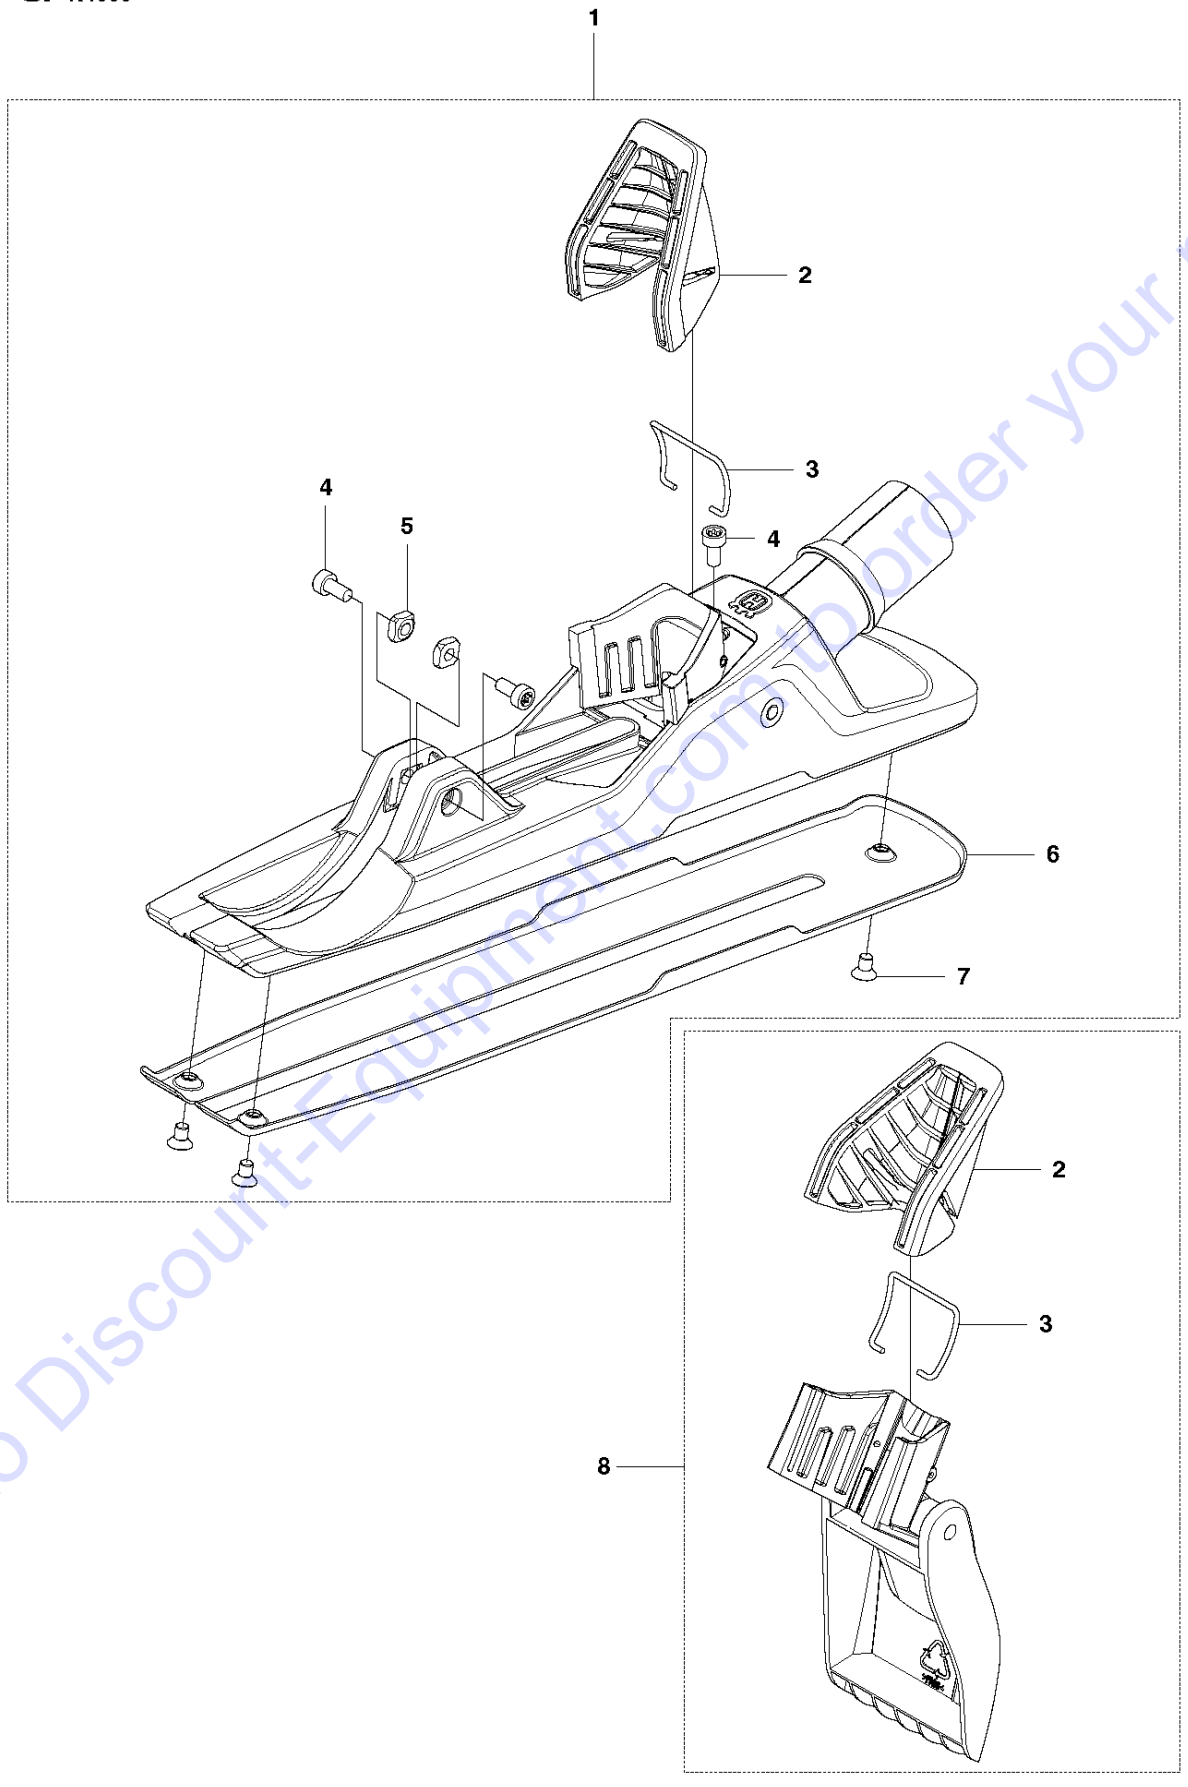

G K4000

Ref	Part No	Description	Remark	QTY	KIT
1	523 09 50-01	VAC KIT		1	
2	576 63 10-01	LOCKING HANDLE		1	1,8
3	576 63 15-01	SPRING		1	1,8
4	503 21 53-11	SCREW ITXSCM		1	1
5	503 22 65-04	SQUARE NUT		1	1
6	576 63 07-01	SKID PLATE		1	1
7	725 63 25-51	SCREW IHCSFM		1	1
8	577 93 53-01	SPRAY GUARD ASSY		1	

Go to Discount-Equipment.com to order your parts