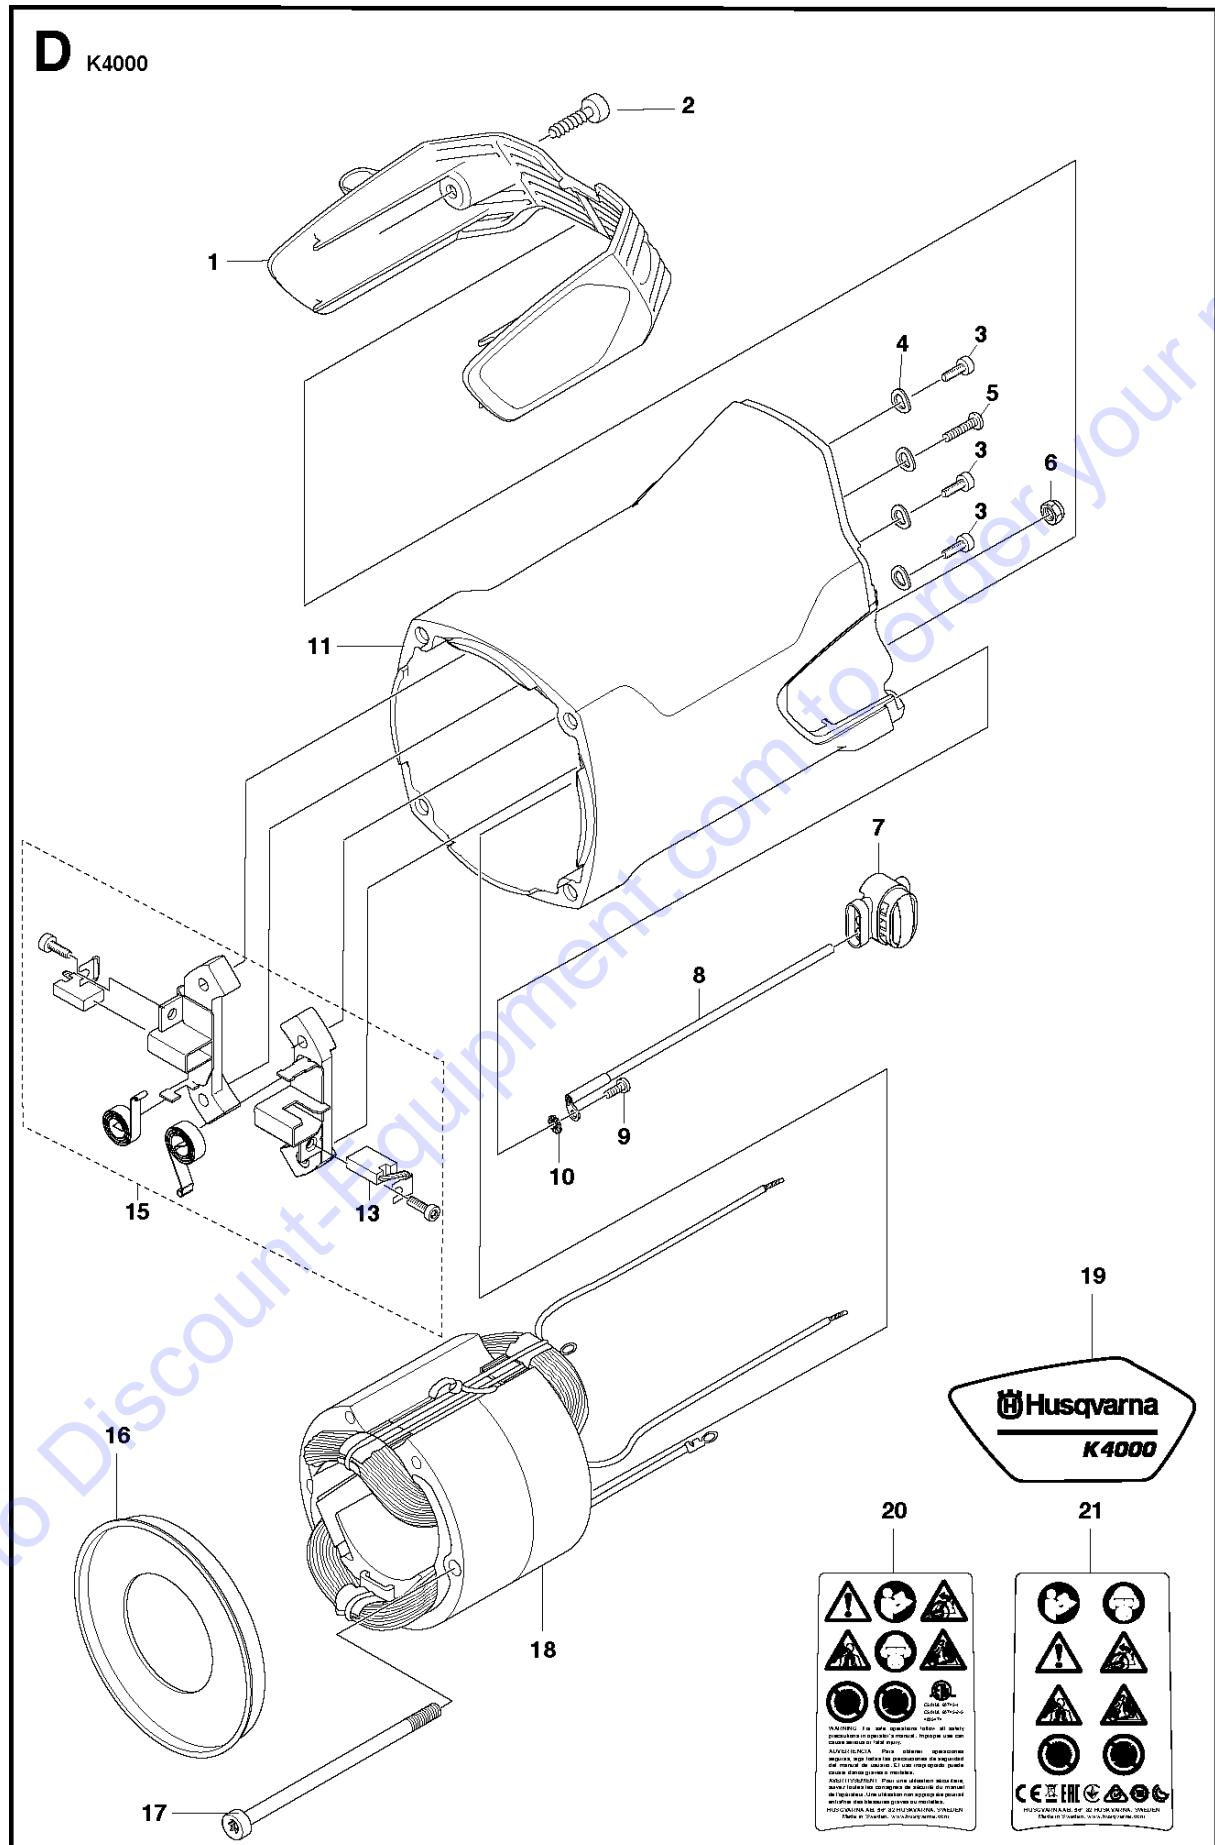

MOTOR HOUSING

K 4000, 2018-03

Ref	Part No	Description	Remark	QTY	KIT
1	582 33 94-01	COVER		1	
2	589 53 01-01	SCREW ITXSCT		2	
3	574 35 35-05	SCREW ITXSCM		3	
4	735 11 36-50	SPRING WASHER		4	
5	574 35 35-07	SCREW ITXSCM		1	
6	732 25 14-01	HEXAGON LOCKING NUT		2	
7	501 98 02-01	COUPLER		1	
8	577 38 40-01	CABLE ASSY		1	
9	589 78 68-01	SCREW		1	
10	735 21 24-01	LOCKWASHER		1	
11	582 33 50-01	MOTOR HOUSING		1	
13	589 91 12-01	CARBON BRUSH	230V	1	15
13	589 91 12-02	CARBON BRUSH	120V	1	15
15	581 05 85-05	BRUSH HOLDER	230V	1	
15	581 05 85-06	BRUSH HOLDER	120V	1	
16	505 53 03-07	AIR STREAM DIRECTOR		1	
17	503 21 53-96	SCREW ITXSCM		2	
18	582 58 41-02	STATOR ASSY	100-120V	1	
18	589 32 44-05	STATOR ASSY	230V	1	
19	589 60 93-01	DECAL		1	
20	589 60 95-01	DECAL	US	1	
21	589 60 95-02	DECAL	RoW	1	

Go to Discount-Equipment.com to order your parts