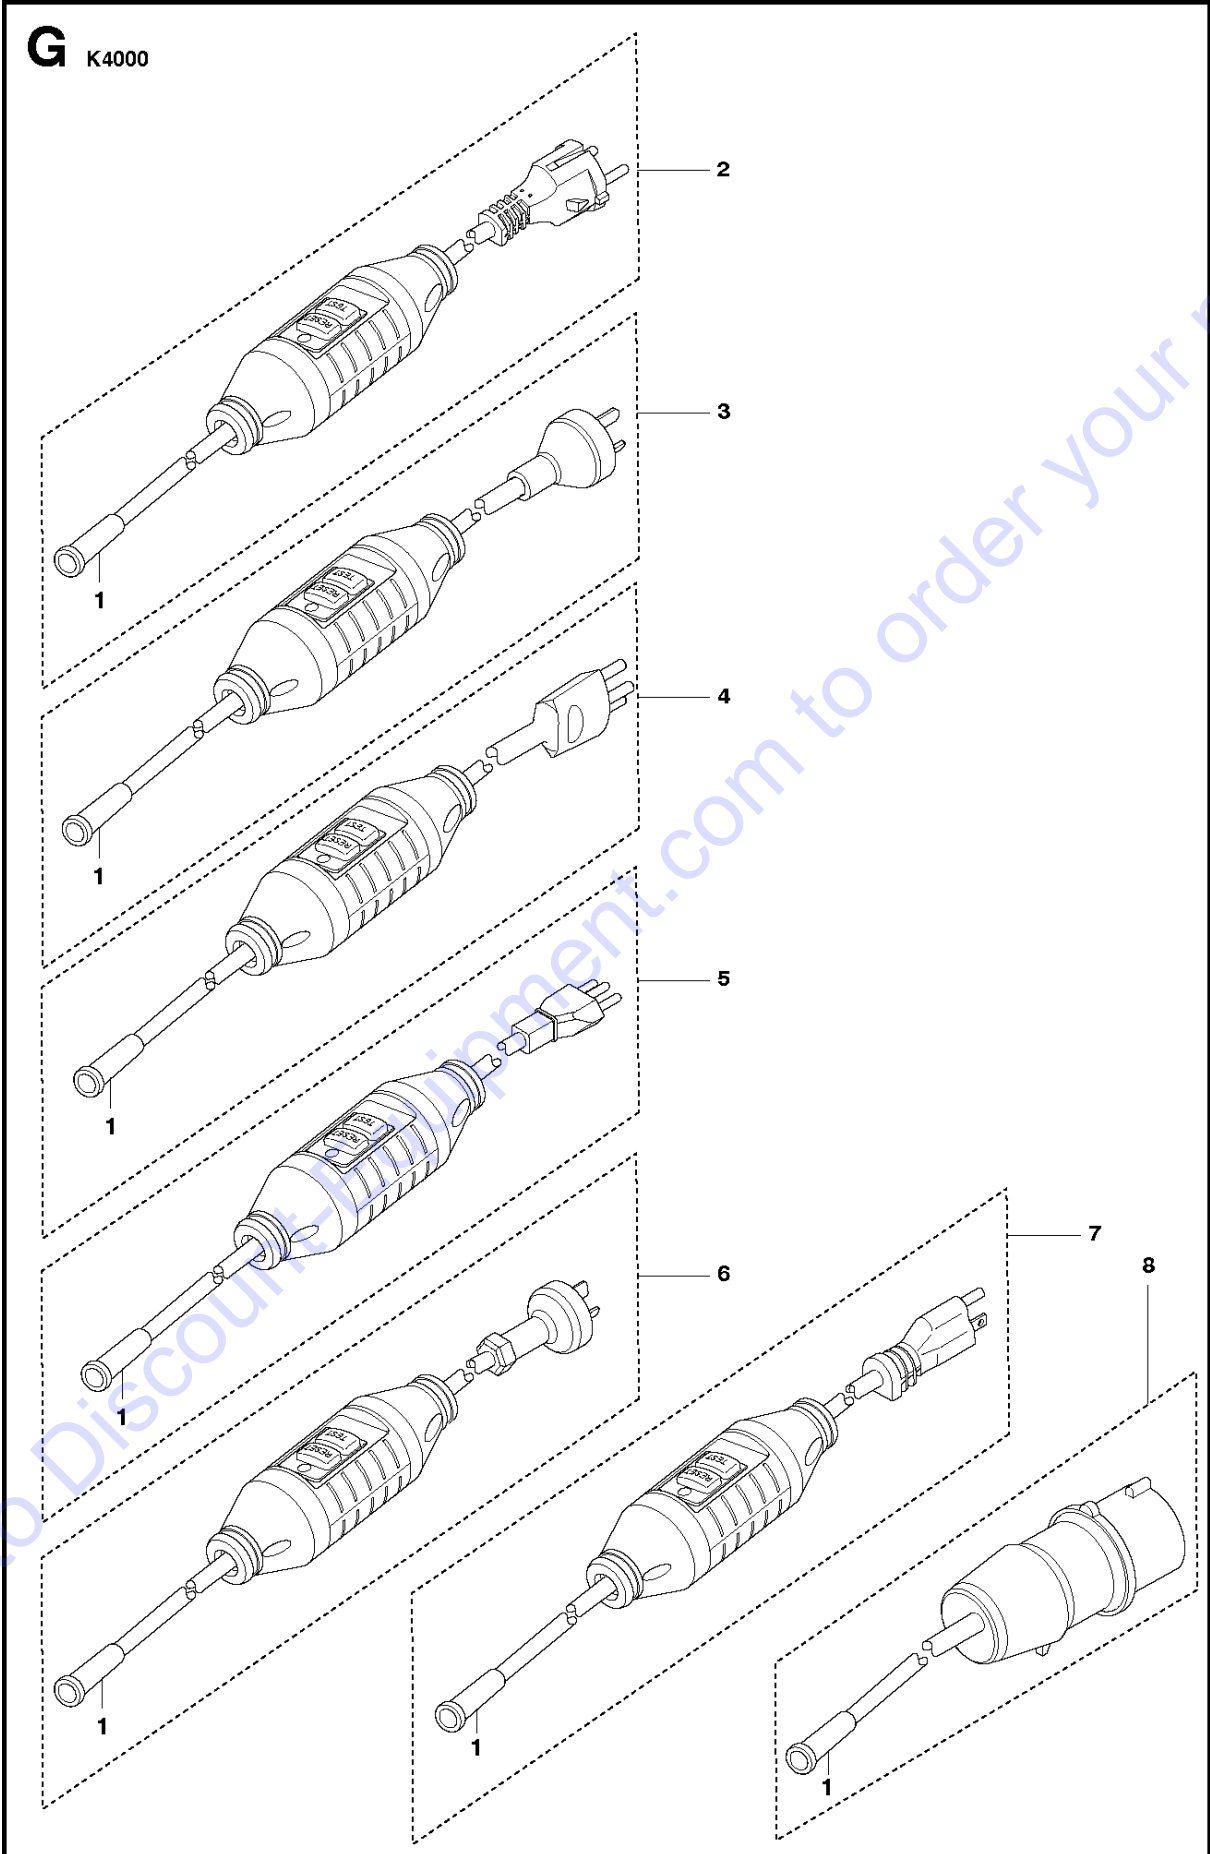

Ref	Part No	Description	Remark	QTY KIT
1	575 81 10-01	CABLE SLEEVE		1
2	594 00 56-01	CABLE ASSY	230V PRCD, incl 1	1
3	594 00 56-06	CABLE ASSY	110V PRCD, AU, incl 1	1
4	594 00 56-05	CABLE ASSY	230V PRCD, CH, incl 1	1
5	594 00 56-07	CABLE ASSY	230V PRCD, BR, incl 1	1
6	594 00 56-02	CABLE ASSY	230V PRCD, CN, incl 1	1
7	594 00 56-03	CABLE ASSY	100-120V PRCD, JP, US, incl 1	1
8	593 90 39-01	CABLE ASSY	110V UK, incl 1	1

Go to Discount-Equipment.com to order your parts