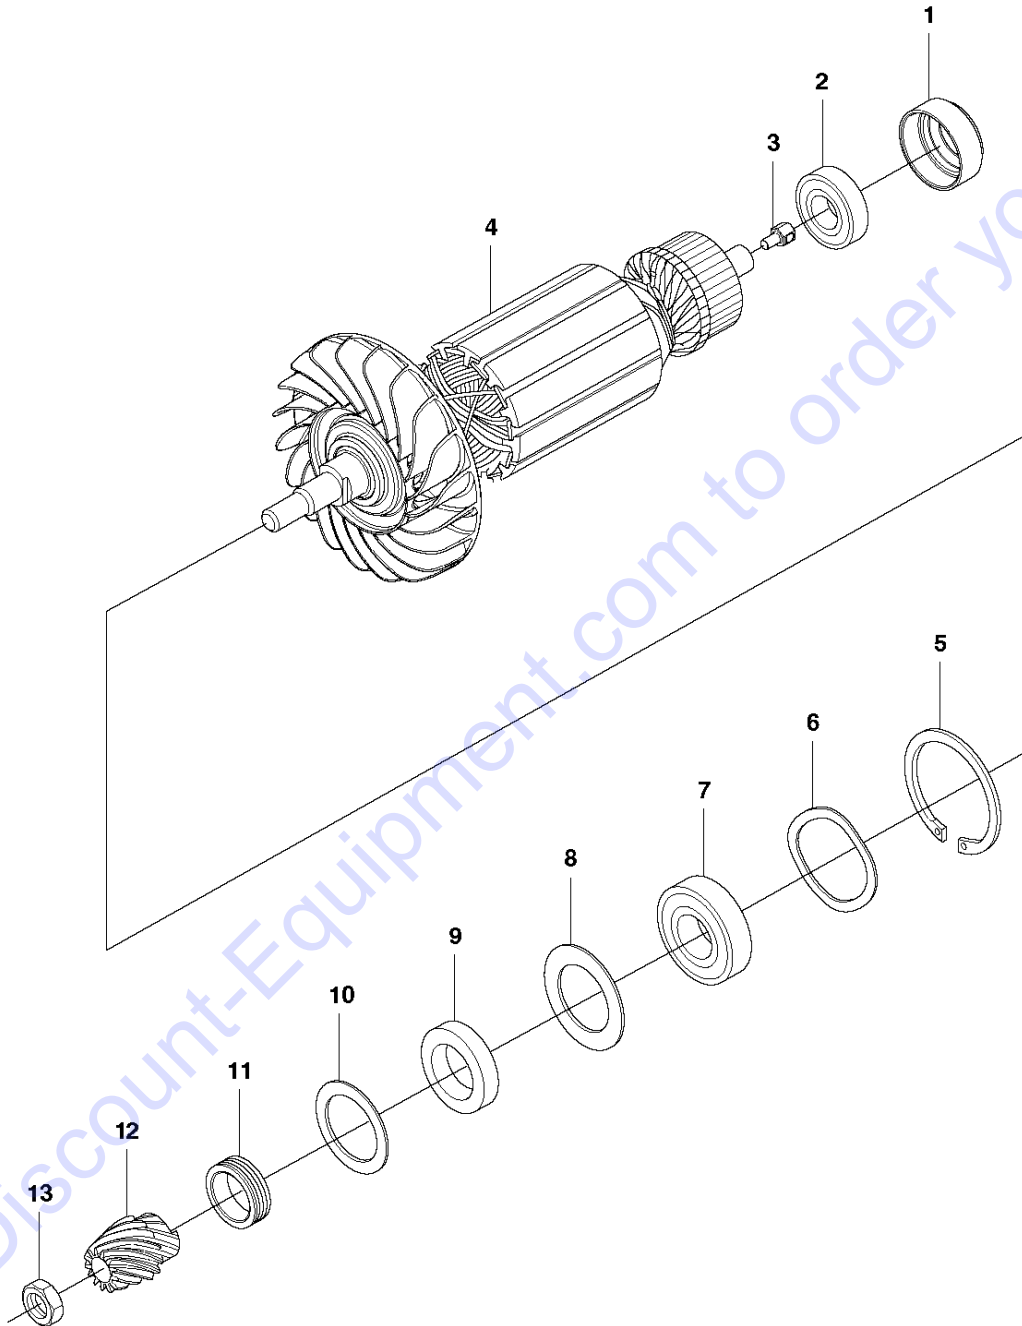

A K4000

Ref	Part No	Description	Remark	QTY KIT
1	589 53 01-01	SCREW ITXSCT		4
2	589 58 33-01	SCREW		4
3	577 48 19-01	SPRING		1
4	589 65 73-02	LOCKING BUTTON		1
5	590 93 57-01	SCREW		2
6	531 03 18-87	CLIP		1
7	577 01 01-05	HOLDER ASSY	100-120V, incl 8	1
7	577 01 01-08	ELECTRONIC BOX	230V, incl 8	1
8	578 03 26-01	SLEEVE	100-120V	1
8	578 03 24-01	SLEEVE	230V	2
9	531 03 18-83	SWITCH		1
10	599 19 88-01	HANDLE HALF		1
11	599 19 89-01	HANDLE HALF		1

Go to Discount-Equipment.com to order your parts

B K4000

Go to Discount-Equipment.com to order your parts

MOTOR

K 4000, 2018-03

Ref	Part No	Description	Remark	QTY KIT
1	577 06 66-01	RUBBER BUSHING		1
2	503 25 09-01	BEARING		1
3	579 25 62-01	SCREW		1
4	582 58 66-02	ROTOR	100-120V	1
4	582 58 66-01	ROTOR	230V	1
5	735 31 33-10	CIRCLIP		1
6	505 53 03-51	SPRING WASHER		1
7	531 07 39-44	BALL BEARING		1
8	505 53 03-16	SPACER		1
9	505 53 03-41	GASKET		1
10	505 53 03-52	SPACER		1
11	505 53 03-19	SPACER		1
12	506 09 86-02	PINION		1
13	523 12 24-02	NUT		1

Go to Discount-Equipment.com to order your parts

GEARS

K 4000, 2018-03

Ref	Part No	Description	Remark	QTY KIT
1	581 85 52-01	SCREW		1
2	506 07 09-01	FLANGE WASHER	JP	2
2	583 87 44-01	FLANGE	RoW	2
3	581 60 54-03	BUSHING	JP	1
3	578 39 82-01	BUSHING	RoW	1
4	506 32 48-01	SUPPORT FLANGE		1
5	505 57 41-16	SCREW ITXSCM		3
6	506 26 65-01	FLANGE		1
7	503 21 53-10	SCREW ITXSCM		2
8	506 26 64-01	SCREEN		1
9	544 40 32-05	GEAR SET	Incl. 10 - 16	1
10	506 28 84-01	SCREEN		1
11	503 25 21-01	BALL BEARING		1
12	582 82 55-01	BLADE SHAFT		1
13	505 57 41-20	SCREW ITXSCM		4
14	523 05 62-01	GASKET		1
15	531 03 18-75	GEAR WHEEL	Incl. 17	1
16	738 22 00-15	BALL BEARING		1
17	506 09 86-02	PINION		1