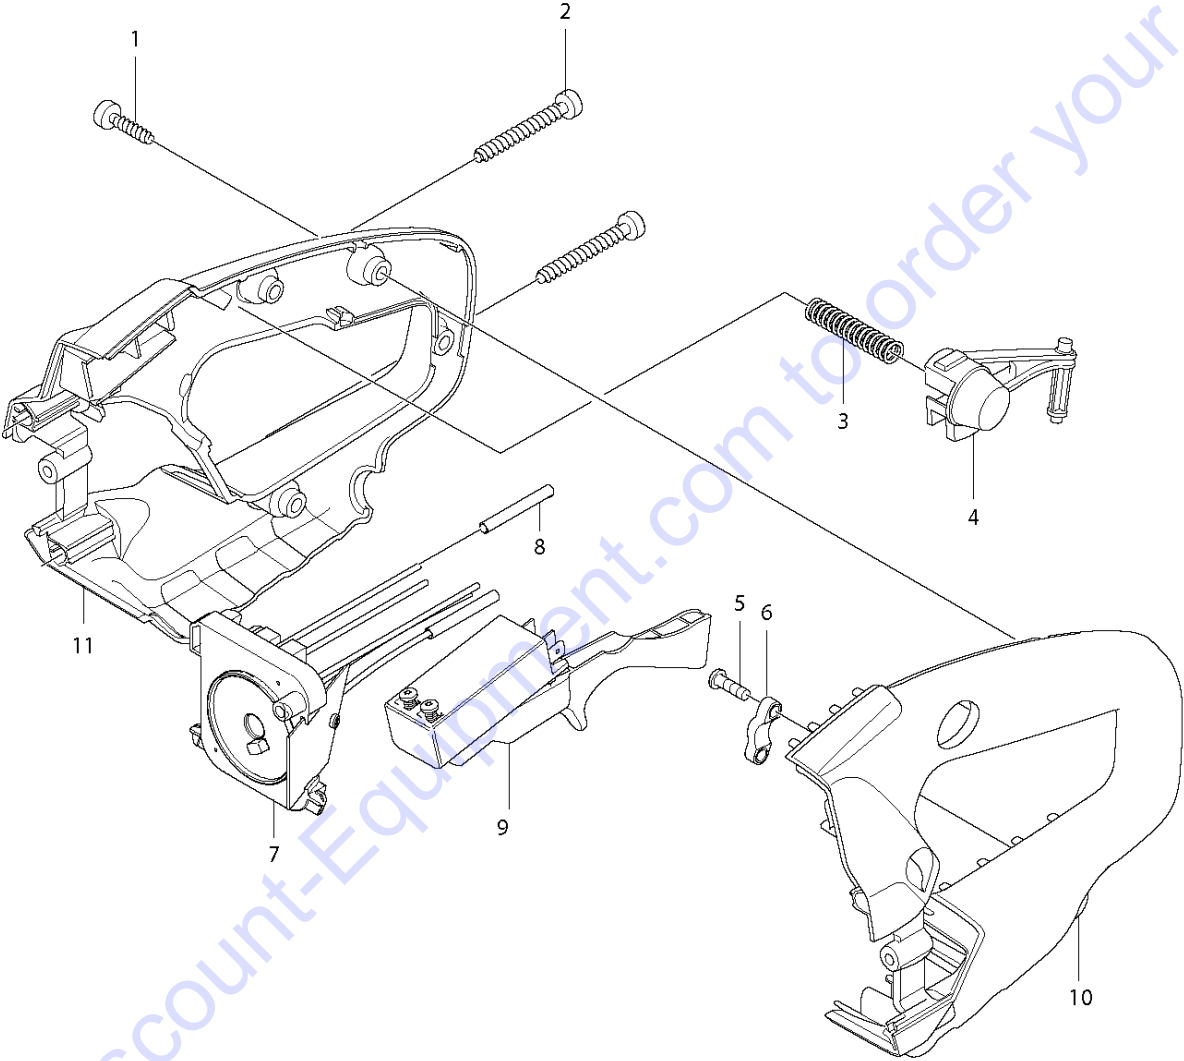

A K4000

Ref	Part No	Description	Remark	QTY KIT
1	589 53 01-01	SCREW ITXSCT		4
2	589 58 33-01	SCREW		4
3	577 48 19-01	SPRING		1
4	589 65 73-02	LOCKING BUTTON		1
5	590 93 57-01	SCREW		2
6	531 03 18-87	CLIP		1
7	577 01 01-05	HOLDER ASSY	100-120V, incl 8	1
7	577 01 01-08	ELECTRONIC BOX	230V, incl 8	1
8	578 03 26-01	SLEEVE	100-120V	1
8	578 03 24-01	SLEEVE	230V	2
9	531 03 18-83	SWITCH		1
10	599 19 88-01	HANDLE HALF		1
11	599 19 89-01	HANDLE HALF		1