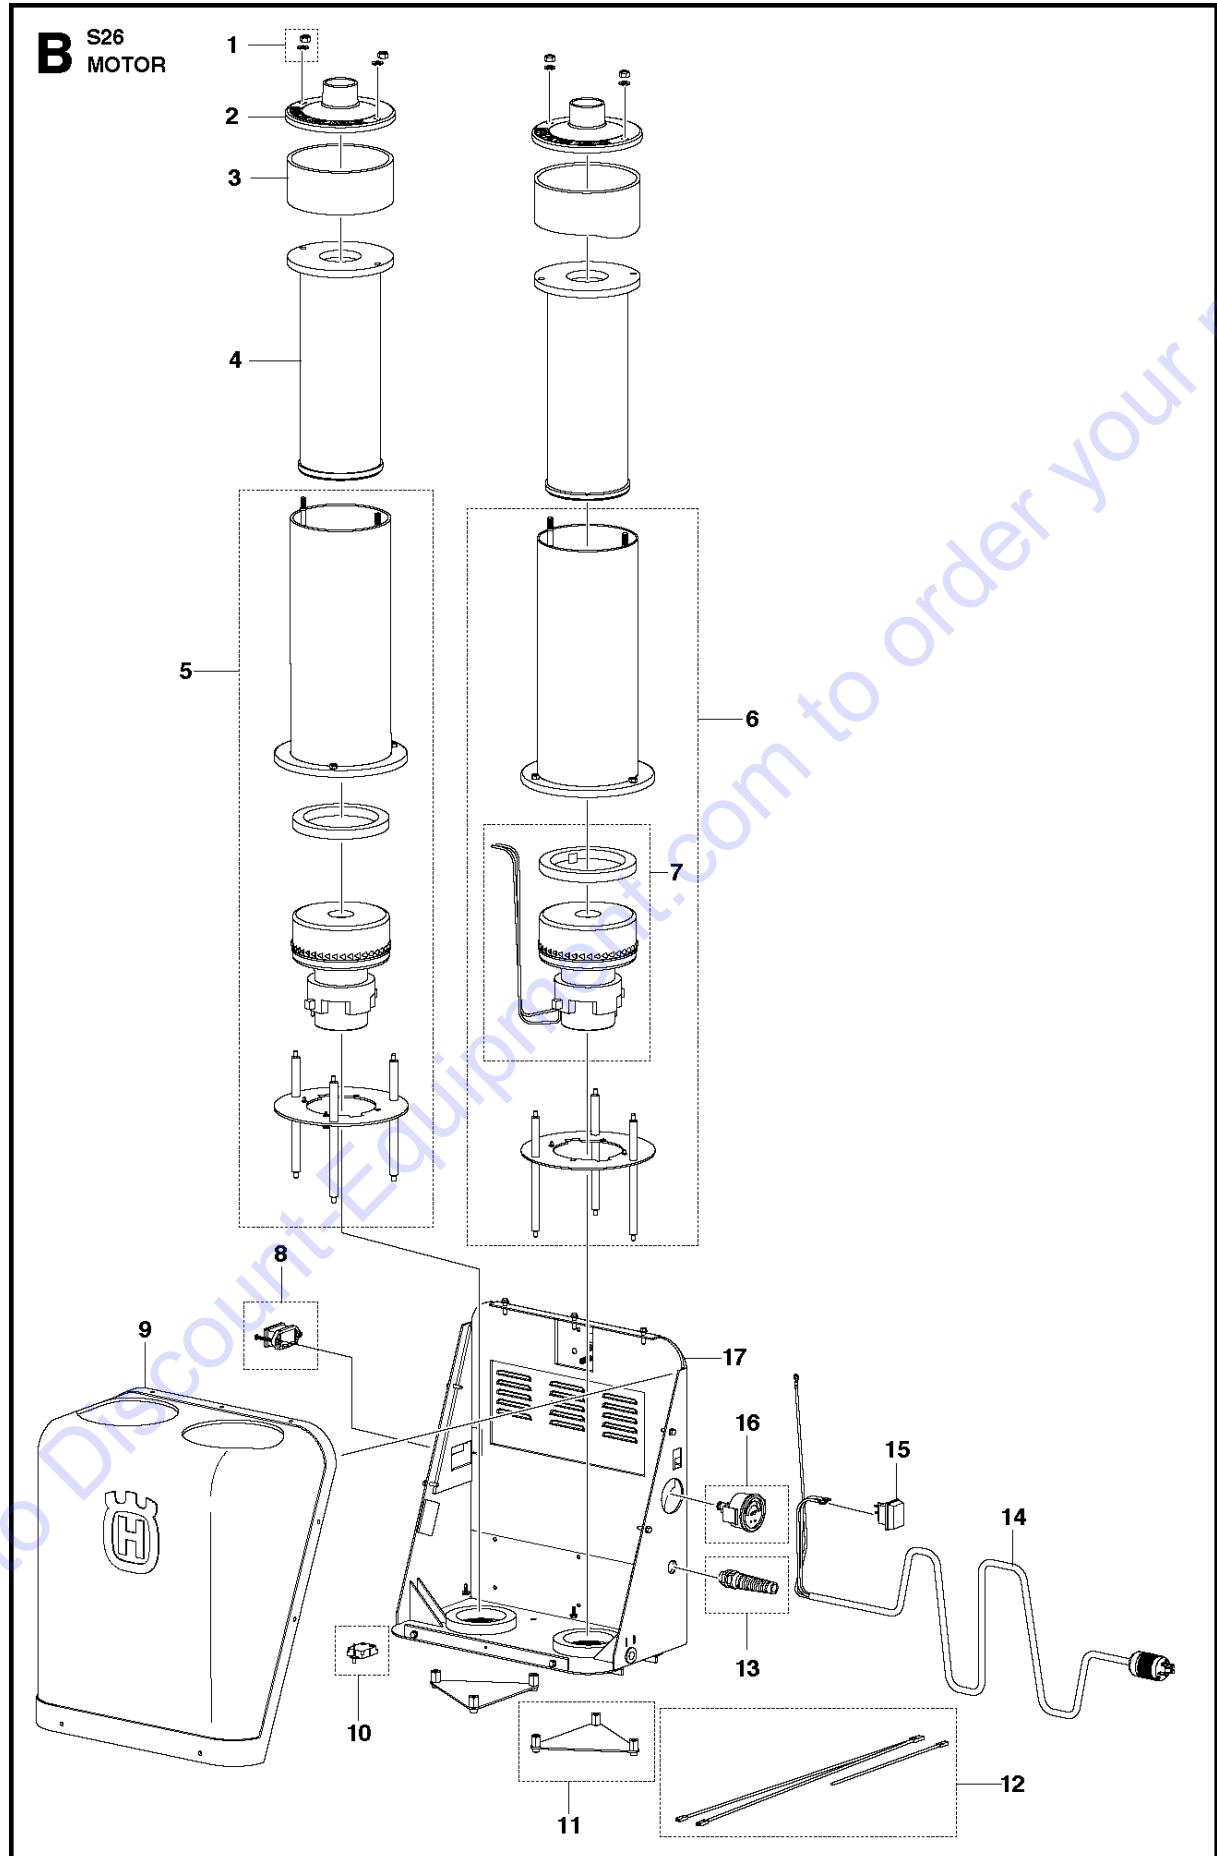

MOTOR

S26, 2017-03

Ref	Part No	Description	Remark	QTY	KIT
1	590 40 07-01	NUT		4	
2	590 39 89-01	FILTER COVER		2	
3	590 40 04-01	SEALING COLLAR		2	
4	590 42 98-01	FILTER		2	
5	590 42 71-01	MOTOR	120V, TUBE KIT WITHOUT NIPPLE	1	
5	590 42 70-01	MOTOR	230V, TUBE KIT WITHOUT NIPPLE	1	
6	590 41 57-01	MOTOR	120V, TUBE KIT WITH NIPPLE	1	
6	590 41 55-01	MOTOR	230V, TUBE KIT WITH NIPPLE	1	
7	590 39 73-01	MOTOR KIT	120V	2	6
7	590 39 69-01	MOTOR KIT	230V	2	
8	590 41 53-01	HOUR METER		1	
9	590 47 73-02	MOTOR COVER		1	
10	590 42 63-01	ELECTRIC BOX	120V	1	
10	590 42 62-01	ELECTRIC BOX	230V	1	
11	590 47 68-01	COVER LID		2	
12	590 42 75-01	CABLE KIT	120V	1	
12	590 47 78-01	CABLE KIT	230V	1	
13	590 40 25-01	CABLE GROMMET	120V	1	
13	590 39 95-01	CABLE GROMMET	230V	1	
14	590 42 73-01	CORD	120V	1	
14	590 40 10-01	CORD	230V	1	
15	590 40 26-01	SWITCH		1	
16	590 39 67-01	MANOMETER		1	
17	590 47 82-01	CHASSIS		1	

Go to Discount-Equipment.com to order your parts