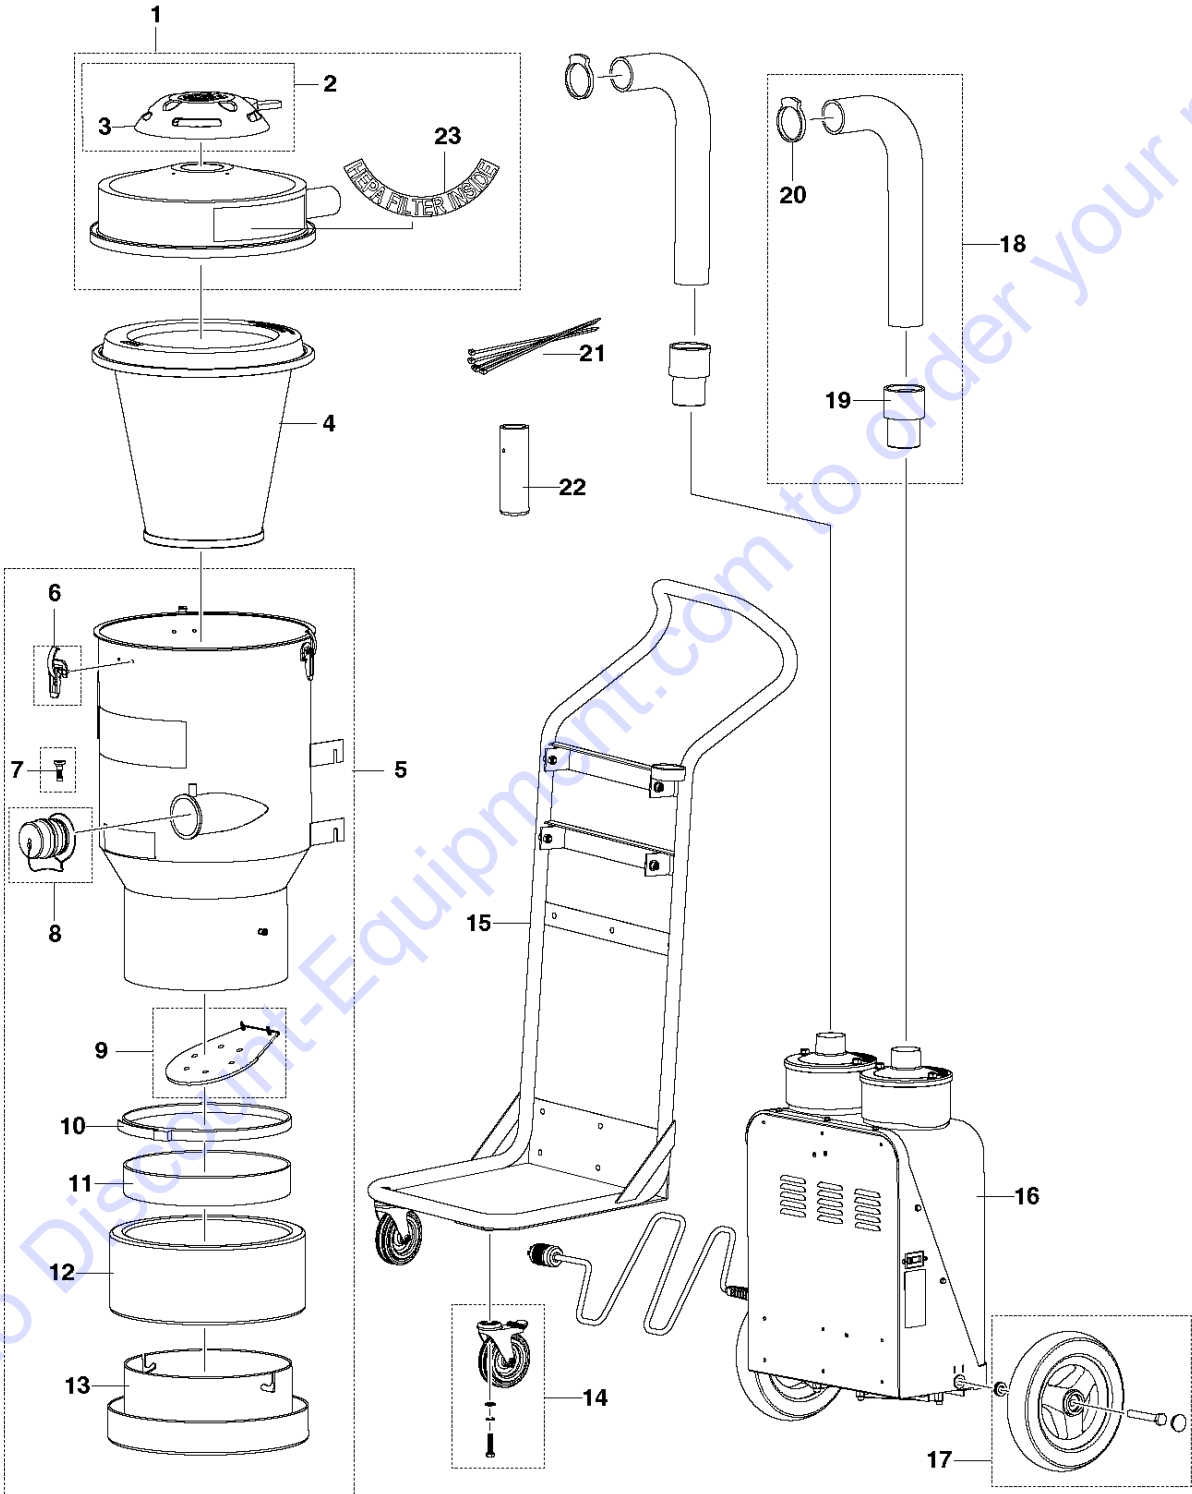

A S26
FRAME

Go to Disposal-Equipment.com to order your parts

FRAME

S26, 2017-03

Ref	Part No	Description	Remark	QTY	KIT
1	590 47 77-02	TANK CAP ASSY		1	
2	590 41 50-01	VALVE		1	
3	590 39 96-01	COVER KIT		1	
4	590 43 02-01	FILTER		1	
5	590 47 74-02	TANK		1	
6	590 39 64-01	HOLDER KIT		3	5
7	590 40 16-01	LOCKING PIN		1	5
8	590 42 67-01	LID		1	5
9	590 39 86-01	FLAP		1	5
10	590 40 18-01	STRAP		1	5
11	590 40 23-01	SEAL		1	5
12	590 42 92-01	BAG	4-pack	1	5
13	590 42 69-01	HOLDER		1	5
14	590 39 72-01	WHEEL KIT		1	
15	590 42 68-01	FRAME		1	
16	590 47 75-02	MOTOR HOUSING	MOTOR HOUSING, WITH MOTOR 230V, S26	1	
16	590 47 80-02	MOTOR HOUSING	MOTOR HOUSING, WITH MOTOR 120V, S26	1	
16	590 47 81-02	MOTOR HOUSING	MOTOR HOUSING, WITH MOTOR 230V (US), S26	1	
17	590 39 70-01	REAR WHEEL		1	
18	590 42 66-01	HOSE KIT		2	
19	590 43 81-01	HOSE		2	18
20	590 40 08-01	HOSE CLAMP		2	18
21	590 42 60-01	CLIP		1	
22	590 42 64-01	HOLDER		1	
23	591 97 60-01	DECAL		1	1

Go to Discount-Equipment.com to order your parts