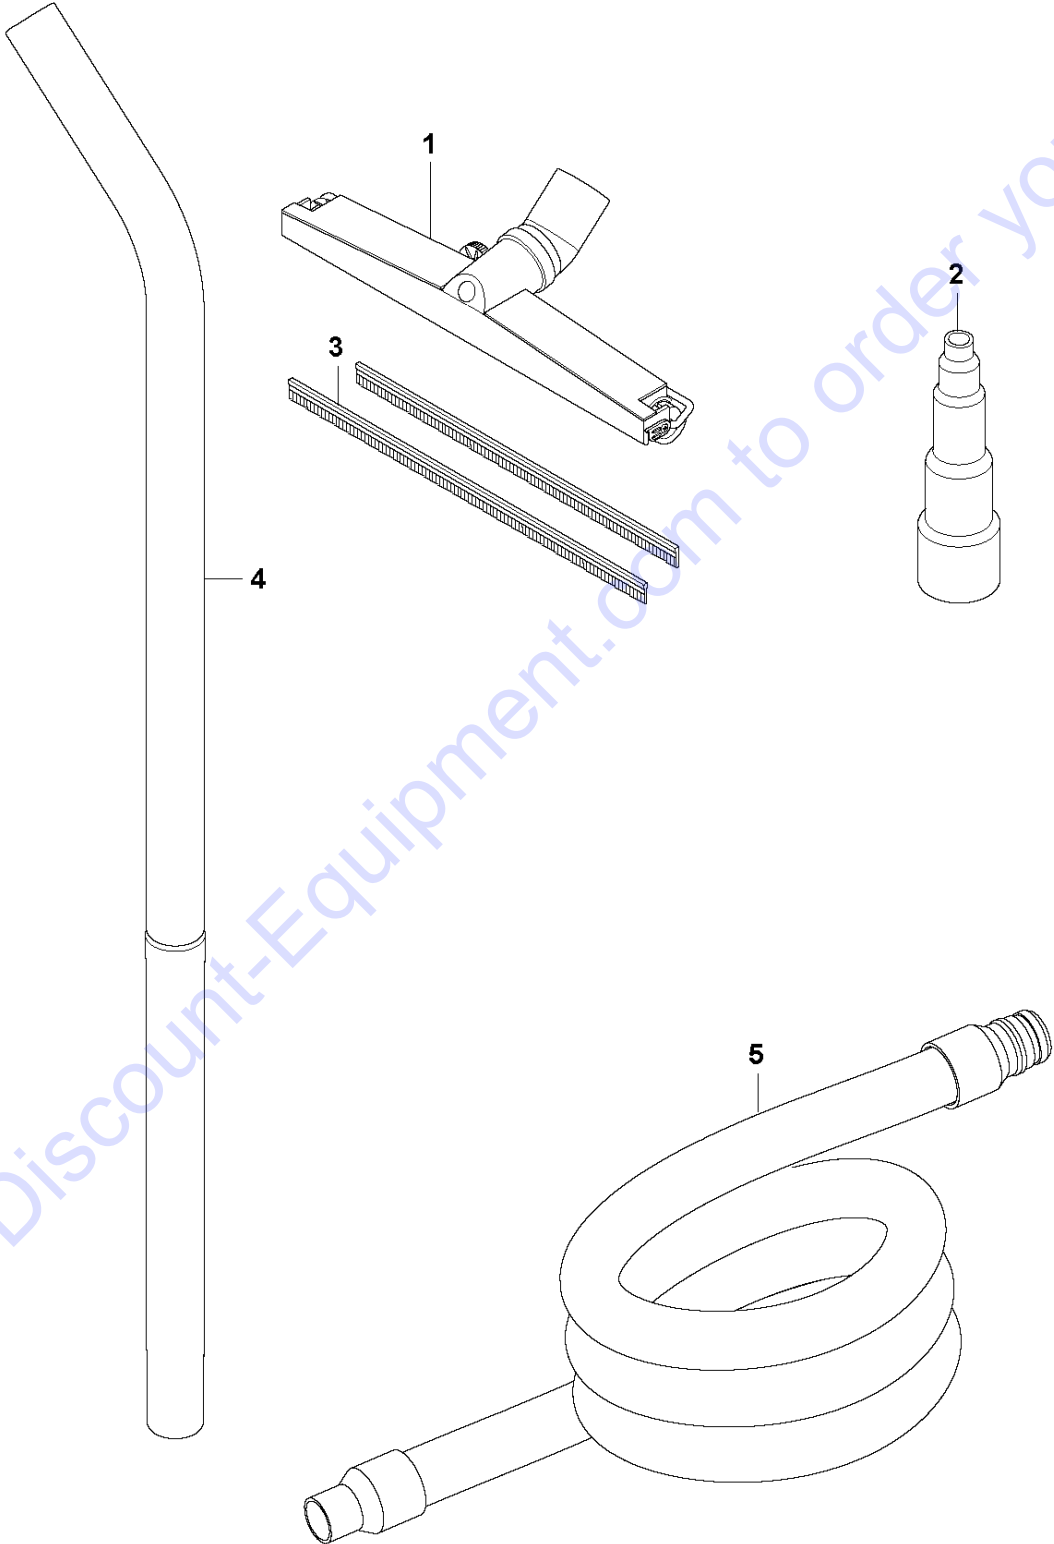

E S 26
ACCESSORIES

Go to Discount-Equipment.com to order your parts

ACCESSORIES S26, 967663901, 967663902, 967663903, 967663904, 967663905, 967663906, 967663907, 2019-06

Ref	Part No	Description	Remark	QTY KIT
1	590 42 83-02	TOOL		1
2	594 95 68-01	ADAPTER		1
3	590 42 85-03	TOOL		1
4	590 82 94-01	TOOL		1
5	590 82 96-01	HOSE		1

Go to Discount-Equipment.com to order your parts