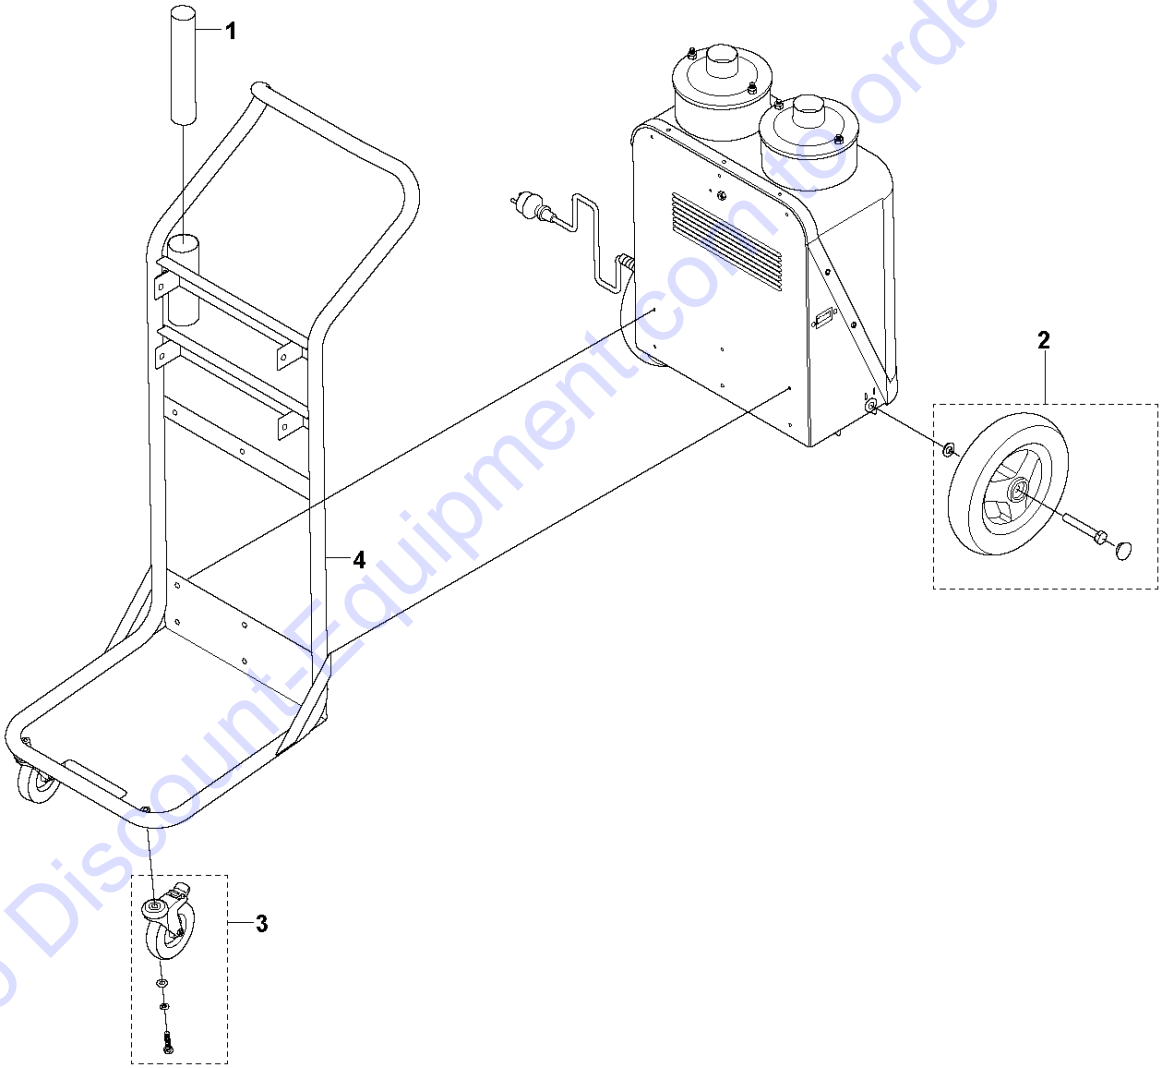

C S 26
FRAME

FRAME S26, 967663901, 967663902, 967663903, 967663904, 967663905, 967663906, 967663907,
2019-06

Ref	Part No	Description	Remark	QTY KIT
1	590 42 60-01	CLIP		1
2	590 39 70-01	REAR WHEEL		2
3	590 39 72-01	WHEEL KIT		2
4	590 42 68-01	FRAME		1

Go to Discount-Equipment.com to order your parts