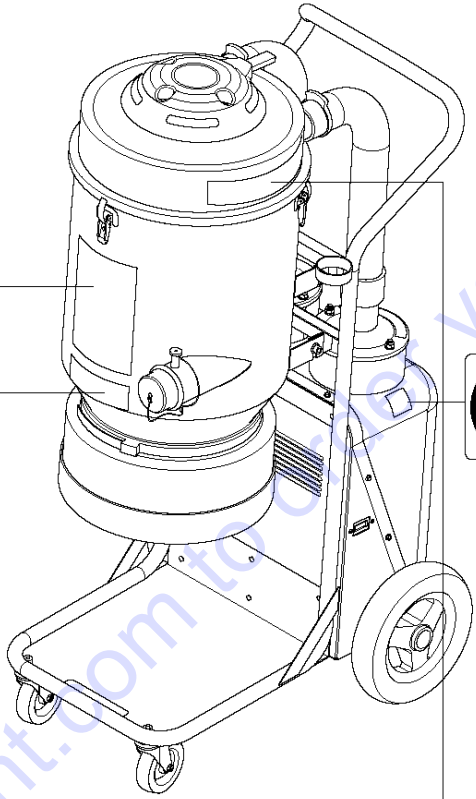

FRAME S26, 967663901, 967663902, 967663903, 967663904, 967663905, 967663906, 967663907,
2019-06

Ref	Part No	Description	Remark	QTY KIT
1	590 42 60-01	CLIP		1
2	590 39 70-01	REAR WHEEL		2
3	590 39 72-01	WHEEL KIT		2
4	590 42 68-01	FRAME		1

Go to Discount-Equipment.com to order your parts

D S 26
DECAL

1

Go to Discover your equipment.com to find your parts