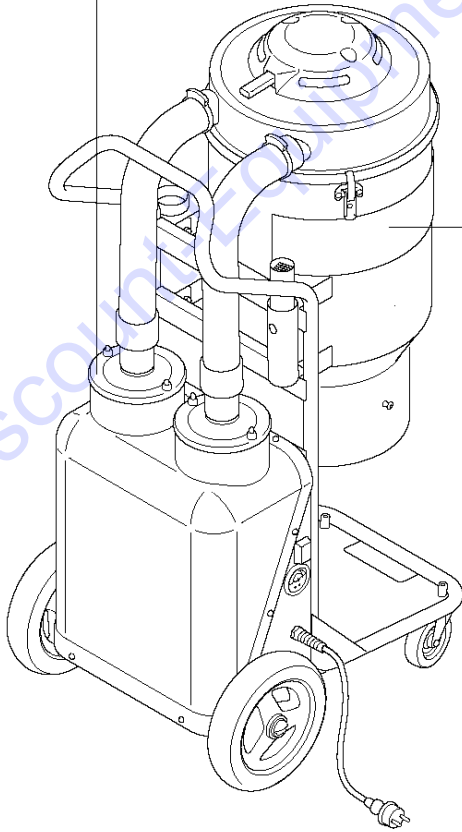

FRAME S26, 967663901, 967663902, 967663903, 967663904, 967663905, 967663906, 967663907,
2019-06

Ref	Part No	Description	Remark	QTY KIT
1	590 42 60-01	CLIP		1
2	590 39 70-01	REAR WHEEL		2
3	590 39 72-01	WHEEL KIT		2
4	590 42 68-01	FRAME		1

Go to Discount-Equipment.com to order your parts

D S 26
DECAL

1

Go to Discover your equipment.com to find your parts