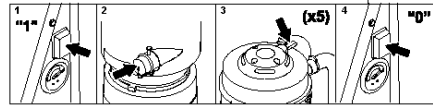

FRAME S26, 967663901, 967663902, 967663903, 967663904, 967663905, 967663906, 967663907,
2019-06

Ref	Part No	Description	Remark	QTY KIT
1	590 42 60-01	CLIP		1
2	590 39 70-01	REAR WHEEL		2
3	590 39 72-01	WHEEL KIT		2
4	590 42 68-01	FRAME		1

Go to Discount-Equipment.com to order your parts

D S 26
DECAL

1

Go to Discover your equipment.com to find your parts