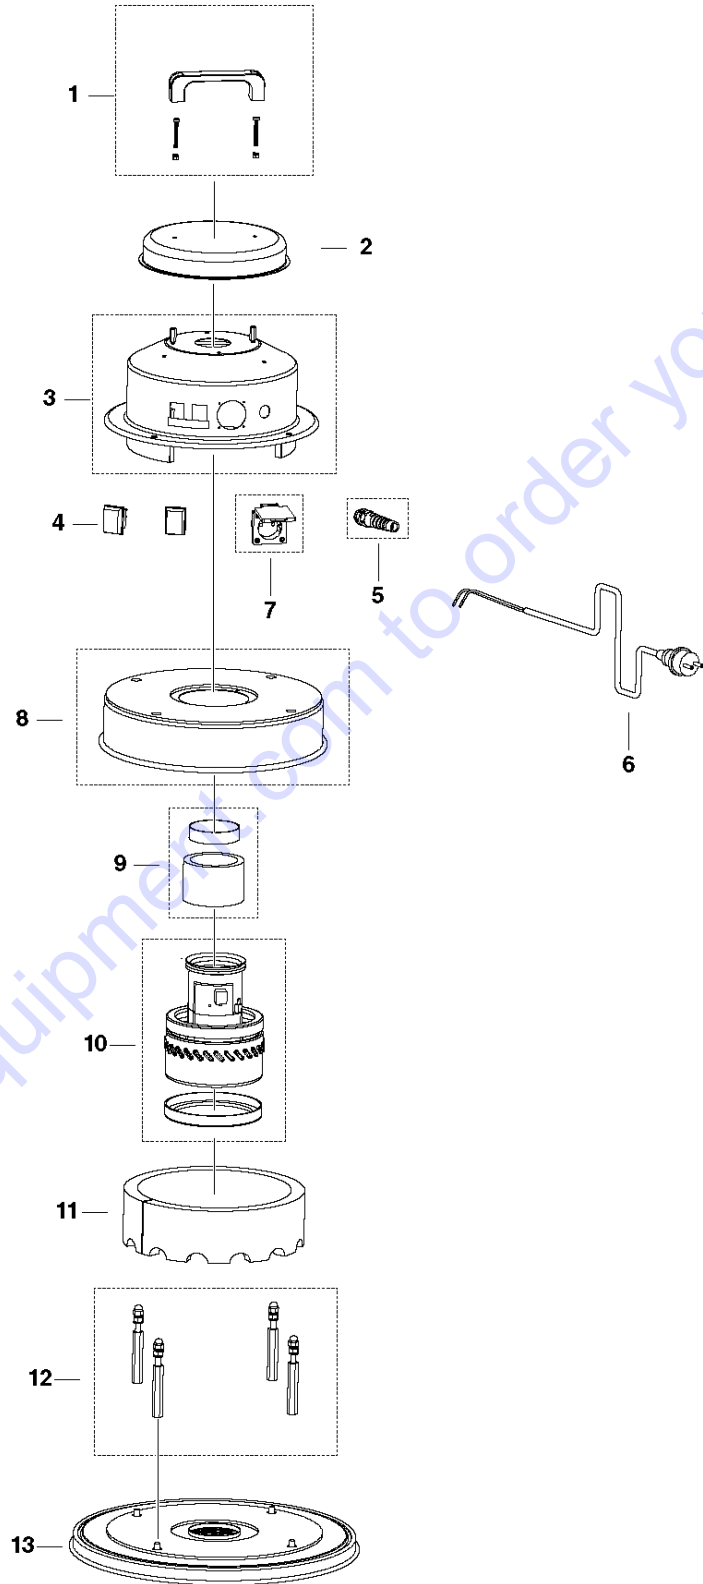

A W70P

Ref	Part No	Description	Remark	QTY KIT
1	590 47 05-01	HANDLE KIT		1
2	590 47 06-01	CAP		1
3	590 49 87-02	HOUSING ASSY		1
4	590 40 26-01	SWITCH		2
5	590 39 95-01	CABLE GROMMET		1
6	590 40 10-01	CORD		1
7	590 39 63-01	ELECTRICAL SYSTEM		1
8	590 49 86-02	MOTOR COVER		1
9	590 47 04-01	SEAL KIT		1
10	590 47 19-01	MOTOR KIT		1
11	590 46 98-01	INSULATION		1
12	590 47 03-01	SPACER		1
13	590 47 02-01	TANK CAP		1

Go to Discount-Equipment.com to order your parts