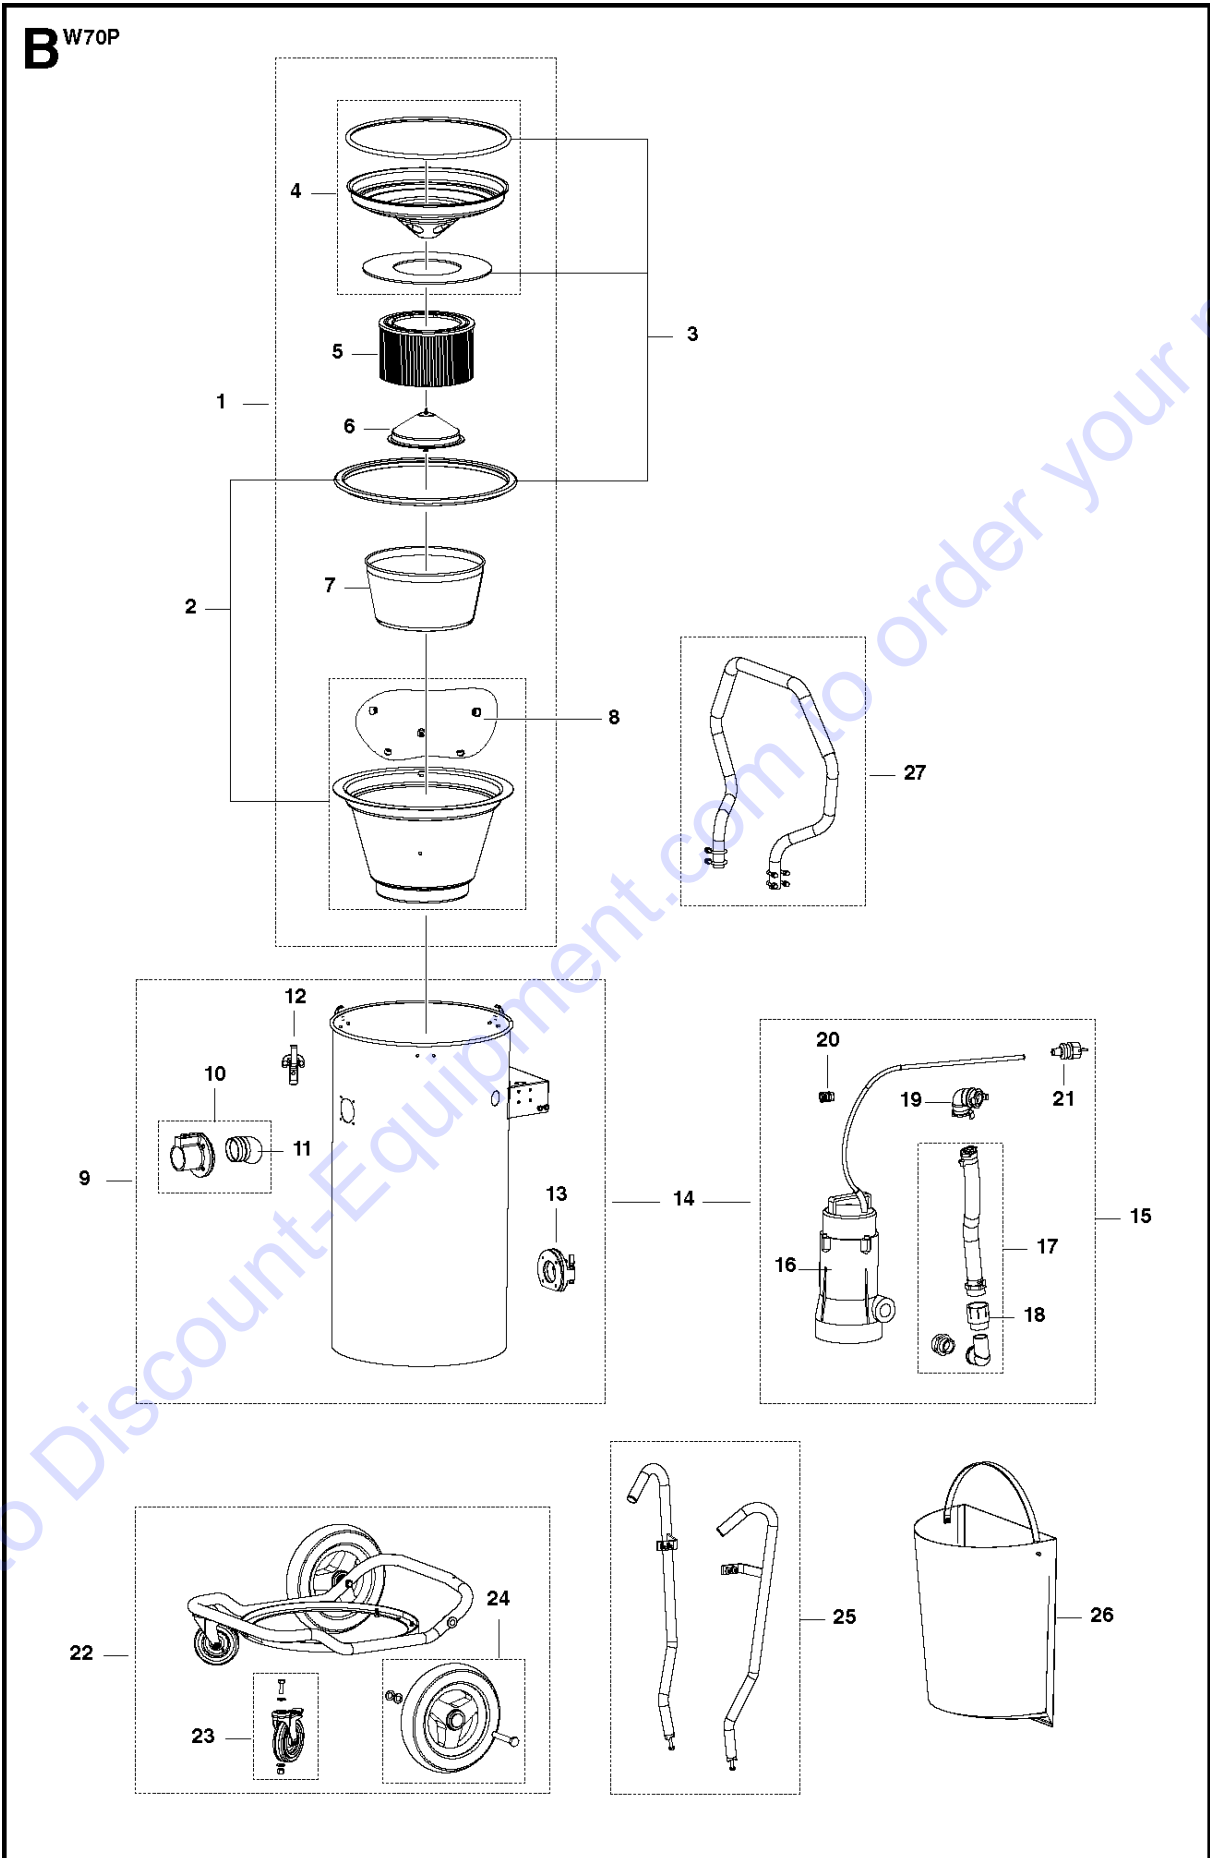

Part Description:

Part Category:

Part Location:

Part Status:

Part Condition:

Part Material:

Part Color:

Part Weight:

Ref	Part No	Description	Remark	QTY KIT
1	590 46 93-01	FILTER		1
2	590 47 00-01	TUBE		1
3	590 47 01-01	SEAL KIT		1
4	590 47 09-01	FILTER		1
5	590 43 89-01	FILTER		1
6	590 47 10-01	CAP		1
7	590 47 57-01	FLOAT		1
8	590 47 11-01	PLUG KIT		1
9	590 48 11-02	TANK		1
10	590 46 95-01	INLET		1
11	590 46 96-01	SCOOP		1
12	590 39 64-01	HOLDER KIT		3
13	590 47 13-02	COVER KIT		1
14	590 47 09-01	FILTER		1
15	590 47 21-01	PUMP KIT	Only W70P	1
16	590 46 97-01	PUMP	Only W70P	1
17	590 47 16-01	HOSE KIT		1
18	590 47 15-01	VALVE KIT		1
19	590 47 18-01	HOSE COUPLING		1
20	590 47 17-01	CORD BRACKET		1
21	590 46 99-01	ELECTRICAL SYSTEM		1
22	590 47 12-02	FRAME		1
23	590 39 72-01	WHEEL KIT		1
24	590 39 70-01	REAR WHEEL		1
25	590 47 07-01	PROTECTION		1
26	590 47 14-01	STRAINER		1
27	590 47 08-01	HANDLE		1