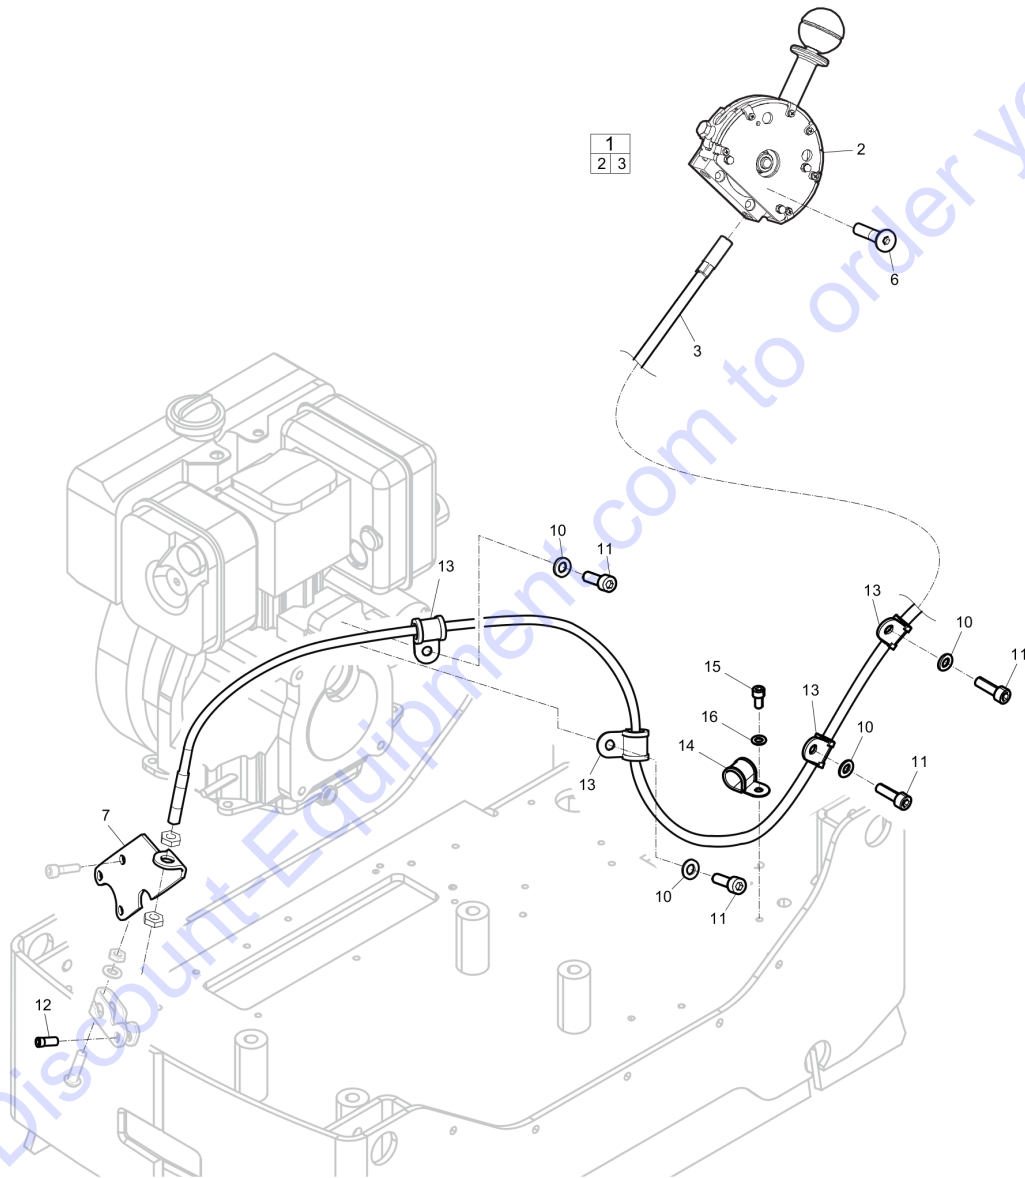

Spare parts list Throttle control, EPA version

Refer to the Parts Online web page for most up-to-date information. The printed information might be outdated.

Item	Part No.	Name	Qty	L
1	594176401	Throttle control	1	A
2	-	Throttle handle	1	
3	594210201	Cable	1	
6	594536001	Screw	4	
7	595050001	Bracket	1	
10	595036501	Plain washer	4	
11	595348001	Hex sock. screw	4	
12	594331201	Nipple	1	
13	595188701	Clamp	4	
14	595472501	Clamp	1	
15	595034401	Hex. head screw	1	
16	595036601	Washer DIN125	1	

Comments for Page: Throttle control, EPA version

A | EPA (US Environmental Protection Agency) throttle control with three fixed positions.