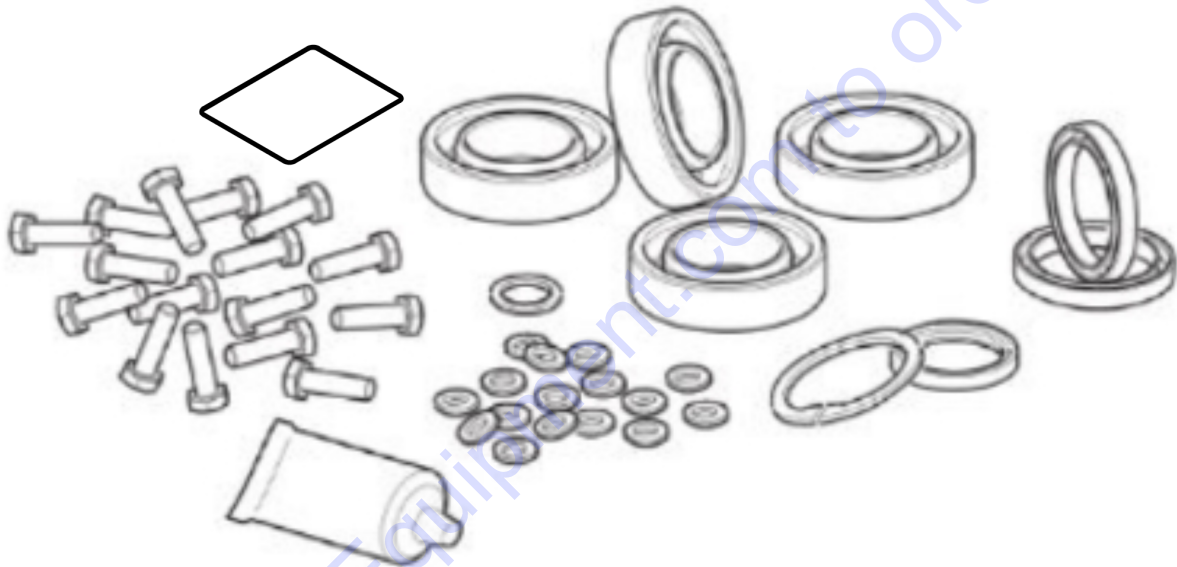

Service, repair and wear part kits Eccentric element repair kit

Item	Part No.	Name	Qty	L
-	595390201	Eccentric element repair kit	1	
1	594184201	Radial lip-type seal	1	
2	594183401	Bearing	4	
3	594547601	Ball bearing	2	
4	595037401	Retaining ring	1	
5	595036401	Washer DIN9021	8	
6	594124601	Lock washer	16	
7	595287401	Hex socket screw	16	
8	595349401	Hex. sock. screw varius head	8	
9	594759901	O-ring	1	

Refer to the Parts Online web page for most up-to-date information. The printed information might be outdated.