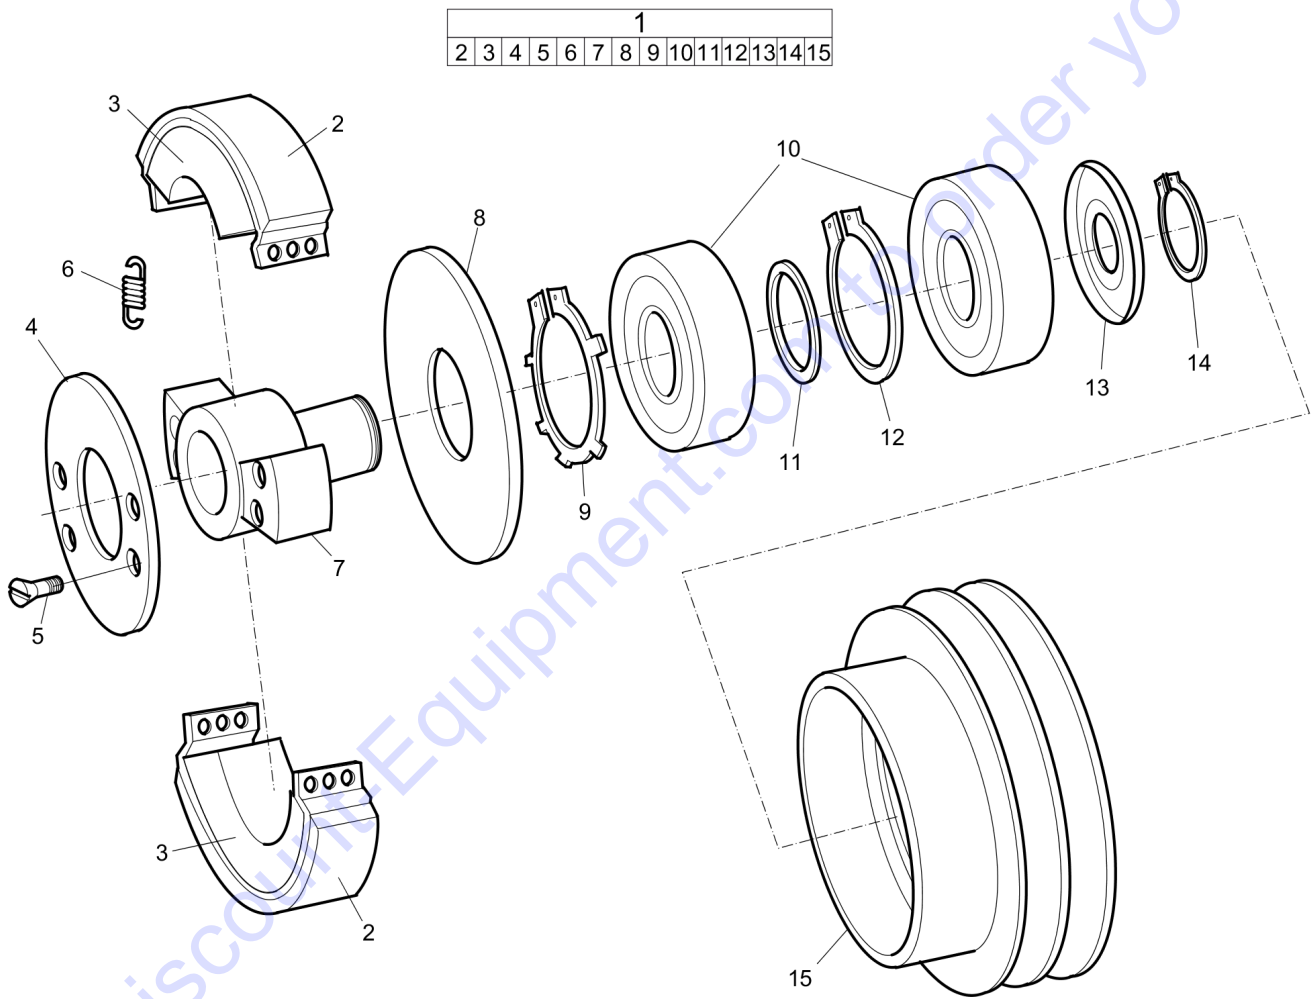

Spare parts list Centrifugal clutch

Item	Part No.	Name	Qty	L
1	594646801	Centrifugal clutch, complete	1	
2	594593301	Clutch lining	2	
3	594593201	Weight	2	
4	594593401	Cover	1	
5	594593501	Screw	4	
6	594494501	Spring	4	
7	594593101	Hub	1	
8	594593601	Cover	1	
9	594593701	Lock washer	1	
10	594194801	Ball bearing	2	
11	594593001	Washer	1	
12	594584401	Retaining ring	1	
13	595069901	Nilos ring	1	
14	594584501	Snap ring	1	
15	594592901	V-belt pulley	1	

Refer to the Parts Online web page for most up-to-date information. The printed information might be outdated.