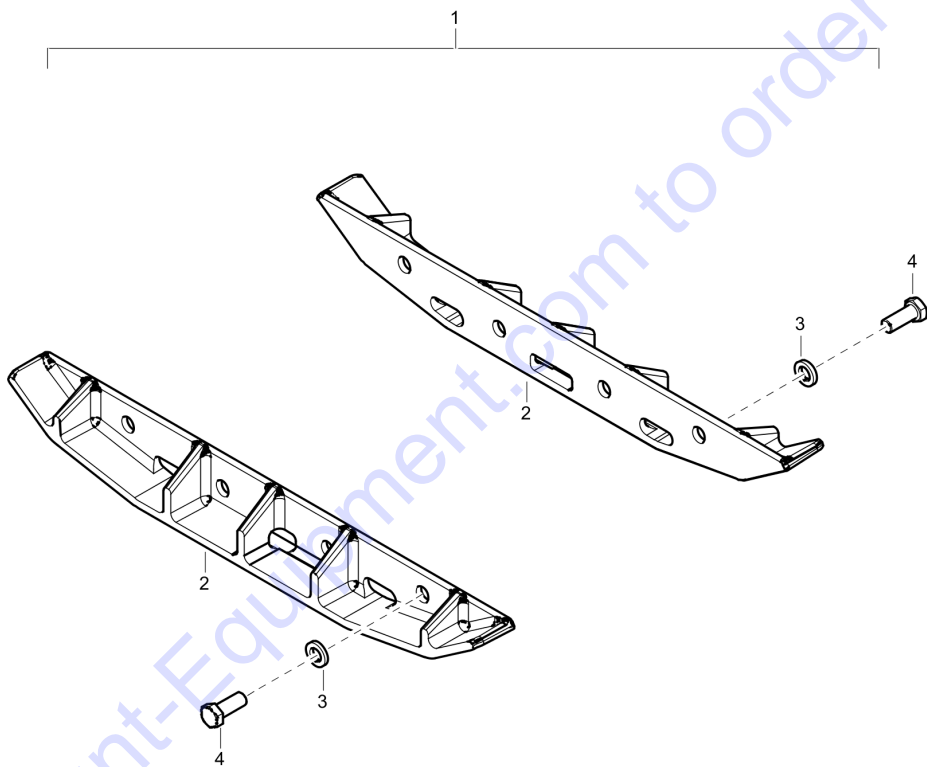

This page intentionally left blank

Go to Discount-Equipment.com to order your parts

Service, repair and wear part kits Extension plate kit 2 x 75 mm (2 x 2.95 in.)

Item	Part No.	Name	Qty	L
1	594758701	Extension plate kit 2 x 75 mm (2 x 2.95 in.)	1	
2	-	Extension plate, 75 mm, 2.95 in.	2	
3	-	Washer, 21 x 36 x 6 mm, 0.83 x 1.42 x 0.24 300 HV	8	
4	-	Screw, M20 x 50 mm 8.8 A9K	8	