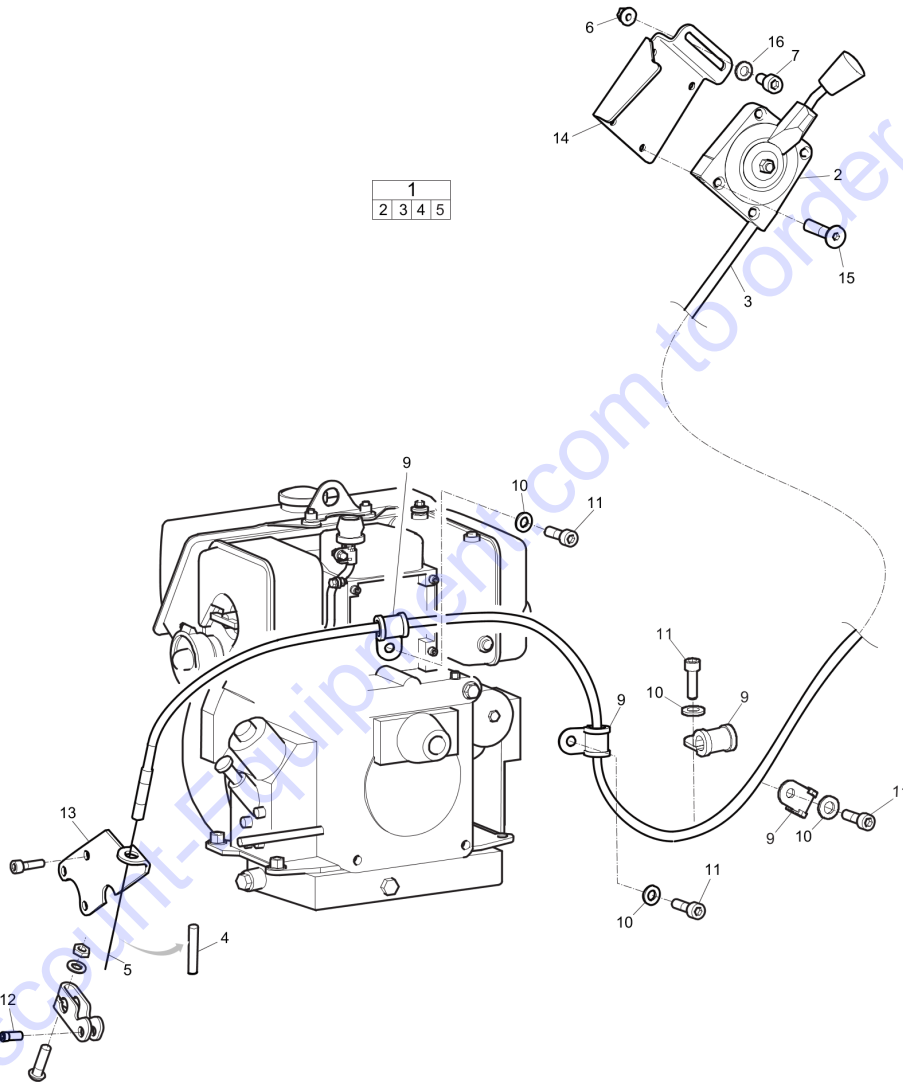

Spare parts list Non EPA throttle control

Item	Part No.	Name	Qty	L
1	594483001	Throttle control	1	A
2	594490701	Throttle handle	1	
3	594483001	Throttle control	1	
4	594483001	Throttle control	1	
5	594483001	Throttle control	1	
6	595064501	Nut	1	
7	595057801	Screw, M6x20 mm 8.8 A2K	1	
9	595188701	Clamp	5	
10	595036501	Plain washer	5	
11	595347901	Screw	4	
12	594331201	Nipple	1	
13	595050001	Bracket	1	
14	594645101	Throttle control bracket	1	
15	594536001	Screw	4	
16	595186801	Washer 6,4x12x1,5	1	

Comments for Page: Non EPA throttle control

A: Applicable from BGF113831