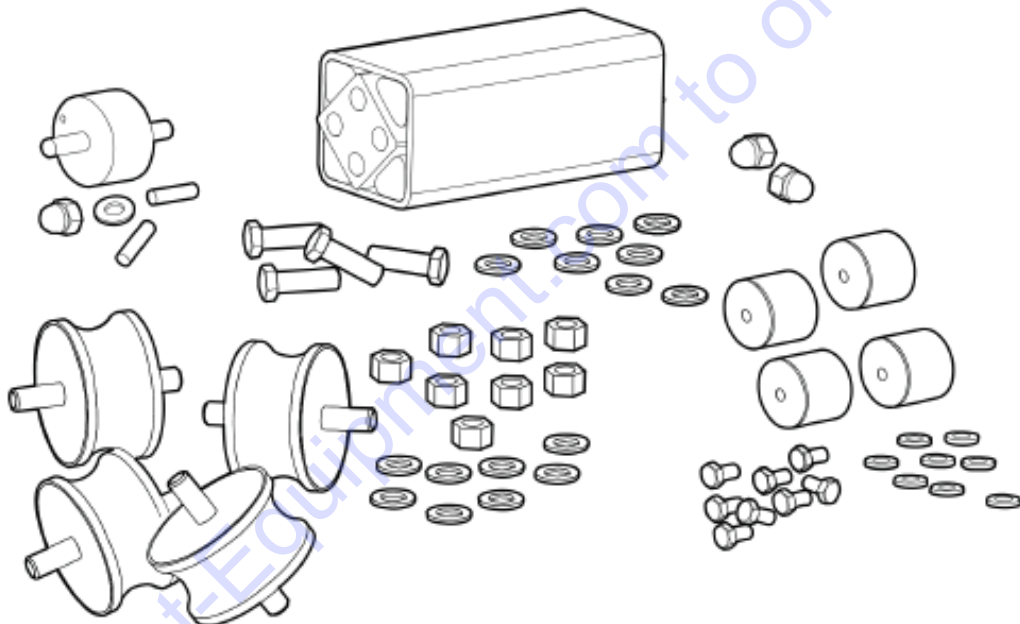

Service, repair and wear part kits Shock absorber repair kit

Item	Part No.	Name	Qty	L
-	595384501	Shock absorber repair kit	1	
1	595035801	Hexagon nut	8	
2	595036701	Plain washer	8	
3	594153001	Shock absorber	4	
4	595344601	Hexagon bolt	8	
5	594747401	Washer	8	
6	594153201	Shock absorber	1	
7	594119101	Screw DIN933	4	
8	595067901	Plain washer 13x24x4 mm	8	
9	595112701	Lock nut	4	
10	594333901	Shock absorber	1	
11	595030801	Spirol pin	2	
12	594501401	Nut	1	
13	594747301	Washer	2	
14	595029401	Nut hexagon	1