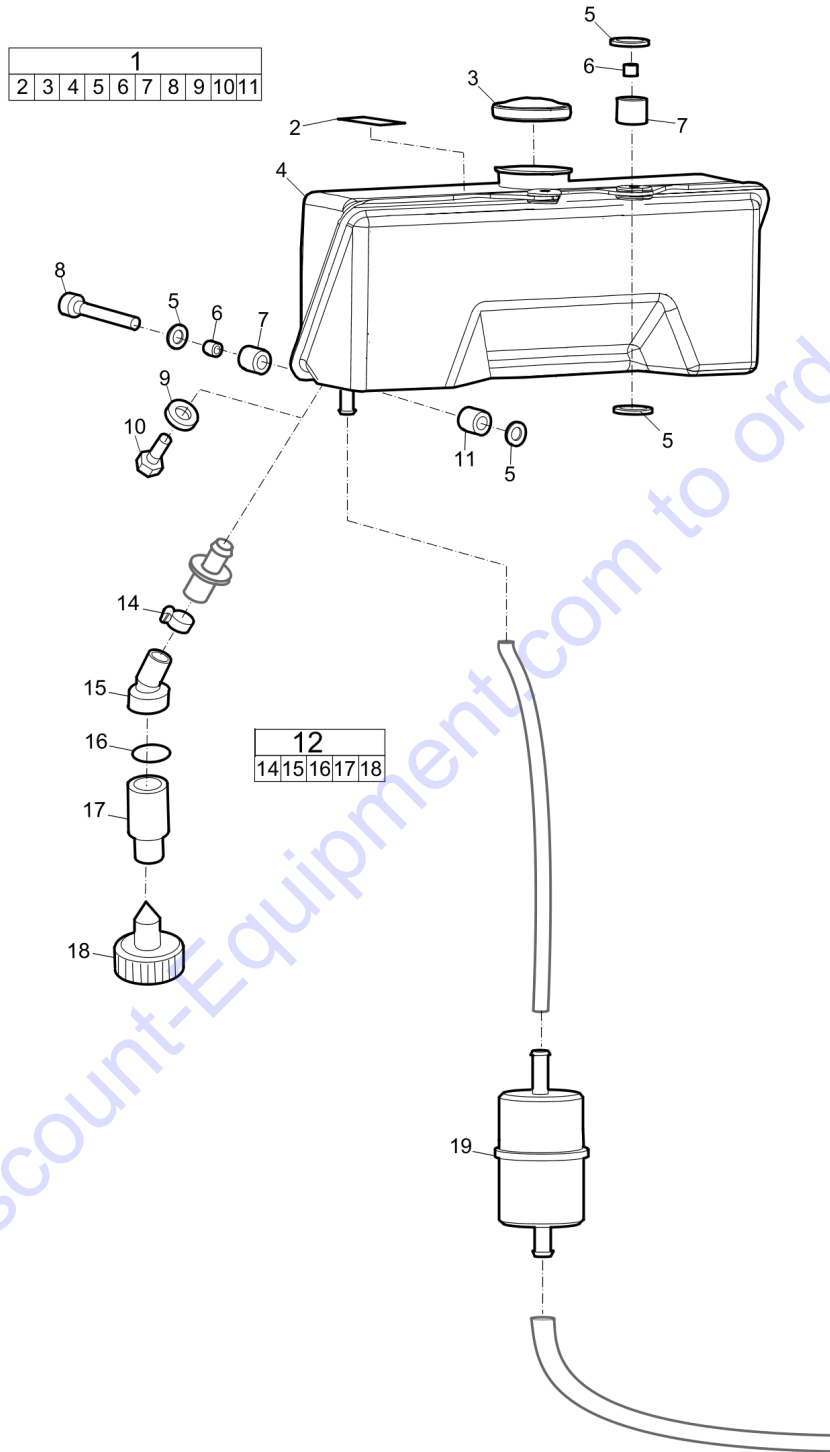

Spare parts list Fuel tank Hatz 1D81

Refer to the Parts Online web page for most up-to-date information. The printed information might be outdated.

Item	Part No.	Name	Qty	L
1	594207701	Fuel tank, complete	1	
2	--	Label	1	
3	594309201	Fuel cap	1	
4	--	Fuel tank	1	
5	594573801	Washer	12	
6	594573901	Spacer	6	
7	594574001	Spacer	6	
8	--	Screw, M8 x 40 mm	4	
9	595159101	Washer	1	
10	595190501	Plug	1	
11	594574201	Sleeve	4	
12	594583201	Water separator, cpl	1	
14	595374601	Clamp	1	
15	595129801	Adapter	1	
16	595129901	Hose clip	1	
17	595374101	Water separator	1	
18	595130001	Drain screw	1	
19	595190401	Fuel filter	1