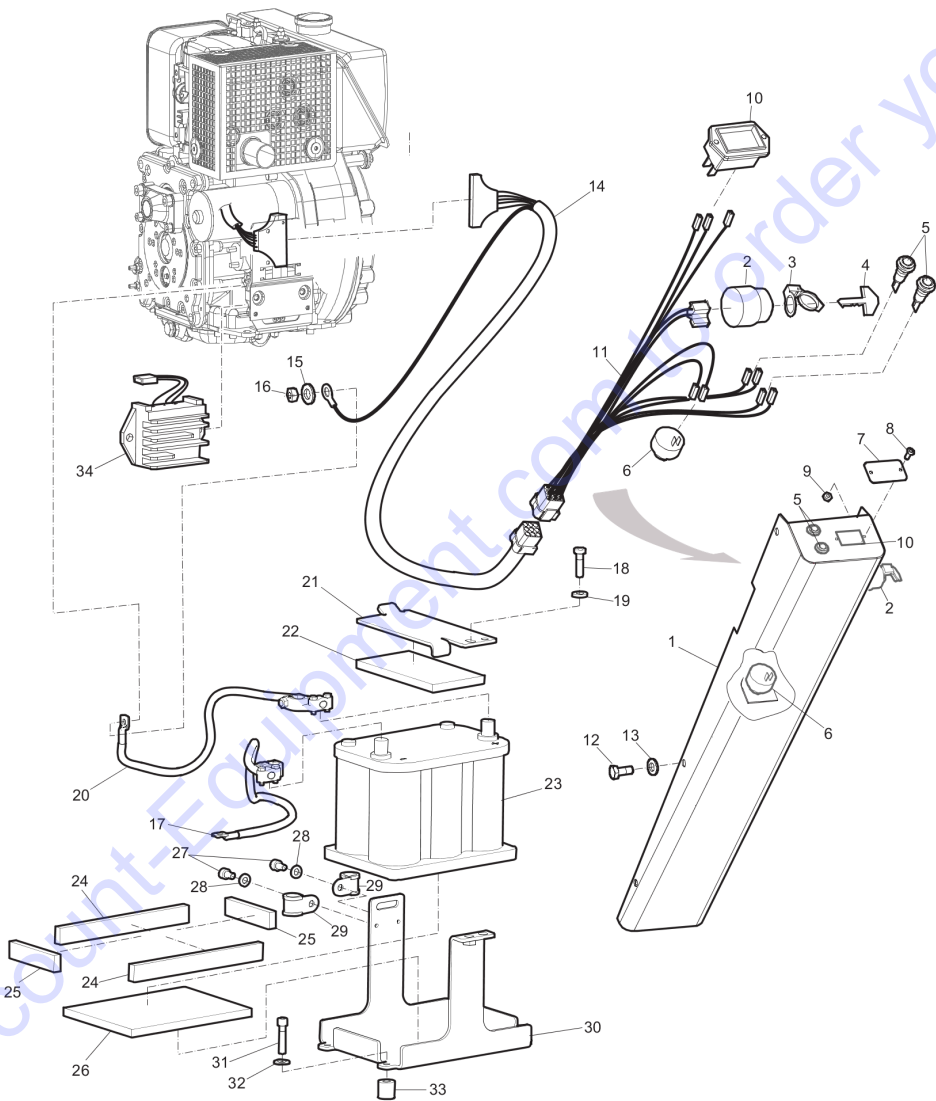

Spare parts list Electric equipment

Refer to the Parts Online web page for most up-to-date information. The printed information might be outdated.

Item	Part No.	Name	Qty	L
1	594432201	Cover	1	
2	595048701	Ignition switch	1	
3	594533601	Cover, ignition	1	
4	595452701	Ignition key	1	
5	594513701	Diode lamp	2	
6	594463401	Buzzer	1	
7	594426701	Cover	1	
8	595065601	Screw M5x10	2	
9	595470001	Lock nut	2	
10	-	Hour meter	1	A
11	594432301	Cable harness	1	
12	595054001	Hexagon screw	7	
13	595066601	Washer, 8.4x 6x1.5 mm 300HV	7	
14	594347201	Cable harness	1	
15	-	Nut	1	
16	-	Washer	1	
17	594187401	Battery cable (+)	1	
18	594118601	Screw hexagon	1	
19	594747301	Washer	1	
20	594330701	Battery cable (-)	1	
21	594180501	Holder	1	
22	595463901	Insulation	1	
23	594485901	Battery	1	
24	595368201	Insulation	2	
25	595368301	Insulation	2	
26	594181001	Insulation	1	
27	595347801	Screw M6x10 ISO 4762	2	
28	595036501	Plain washer	2	
29	595114601	Clamp	2	
30	595366901	Battery holder	1	
31	595110101	Hex. head screw m8 x 16	4	
32	595036601	Washer DIN125	4	
33	594187201	Spacer sleeve	4	
34	594606401	Charging relay	1	

Refer to the Parts Online web page for most up-to-date information. The printed information might be outdated.