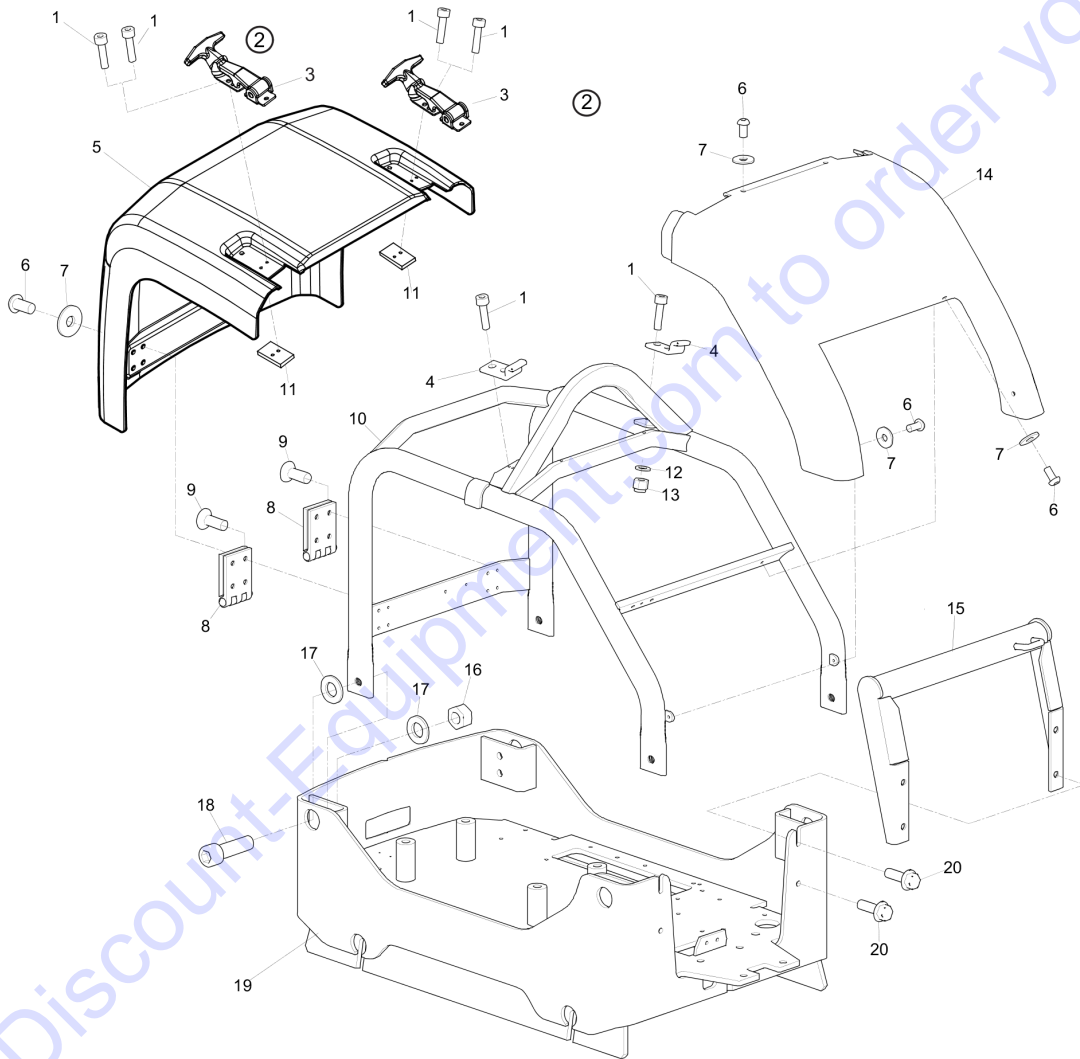

Spare parts list Frame and hoods

Refer to the Parts Online web page for most up-to-date information. The printed information might be outdated.

Item	Part No.	Name	Qty	L
1	595057701	Hexagon socket head cap screw	8	
2	594192001	Latch	2	
3	-	Hatch	1	
4	-	Lock	1	
5	594957801	Front hood	1	
6	595067701	Button head socket screw, M6x12	8	
7	594535101	Washer, 6 x 18 x 2 mm, 0.24 x 0.71 x 0.08 in. 300 HV	14	
8	594446801	Hinge	2	
9	594534901	Screw	8	
10	594180101	Safety frame	1	
11	594191601	Lock plate	2	
12	595067801	Plain washer	4	
13	595069201	Lock nut	4	
14	594957801	Front hood	1	
15	594180601	Crossbeam	1	
16	595351401	Nut	4	
17	595113401	Washer DIN125	8	
18	595111401	Unbrako screw	4	
19	594756701	Engine plate	1	
20	594119901	Screw, M8 x 20 mm 8.8 A2K	4