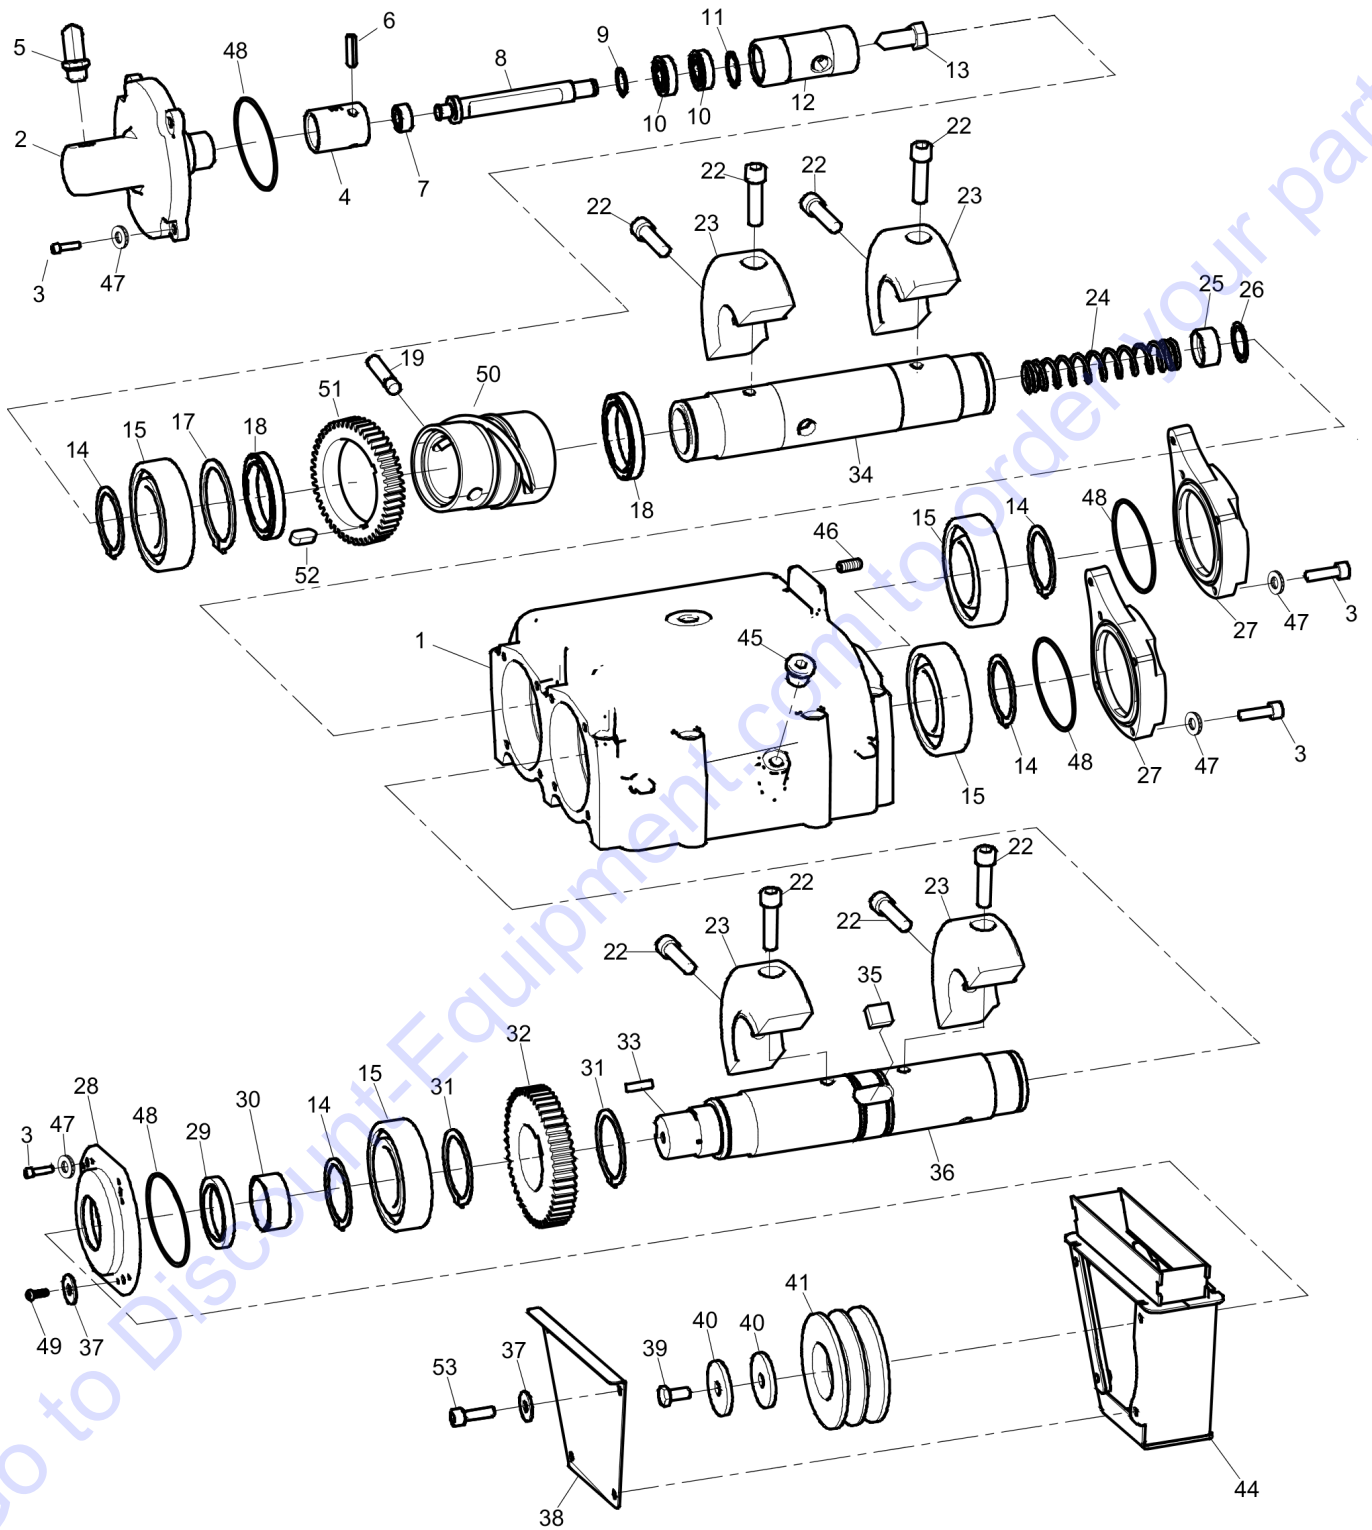

Spare parts list Eccentric element

Refer to the Parts Online web page for most up-to-date information. The printed information might be outdated.

Item	Part No.	Name	Qty	L
1	594179501	Eccentric housing	1	
2	594175201	Hydraulic cylinder	1	
3	595287401	Hex socket screw	16	
4	594643001	Piston	1	
5	594524101	Elbow 90 orfs	1	
6	595031101	Spring pin, Ø6 x 20 mm DIN 1481	1	
7	594184301	Sealing	1	
8	594182301	Piston rod	1	
9	595045301	Retaining ring for shaft	1	
10	594183601	Ball bearing	2	
11	595046301	Retaning ring for hole 28	1	
12	594182401	Piston	1	
13	594443901	Screw	1	
14	594265901	Retaining ring	4	
15	594183401	Bearing	4	
17	595144701	Snap ring	1	
18	594547601	Ball bearing	2	
19	594186701	Pin	1	
22	595034701	Hex. socket head capscrew	8	
23	594179701	Eccentric weight	4	
24	594183501	Spring	1	
25	594322801	Stop	1	
26	595189401	Retaining ring	1	
27	594186801	Cover	2	
28	594191701	Cover	1	C
29	594184201	Radial lip-type seal	1	
30	594547501	Sleeve	1	
31	595144501	Retaining ring for shaft	2	
32	594174901	Gear	1	
33	595050801	Feather key	1	
34	594179801	Eccentric shaft	1	
35	594187501	Key	1	
36	594175301	Eccentric shaft	1	
37	595036401	Washer DIN9021	12	
38	594191801	Belt cover, hatch	1	B
39	595055201	Screw, M10x20 mm 8.8 A3K	1	
40	594321601	Washer	2	
41	595374901	V-belt pulley	1	

Refer to the Parts Online web page for most up-to-date information. The printed information might be outdated.