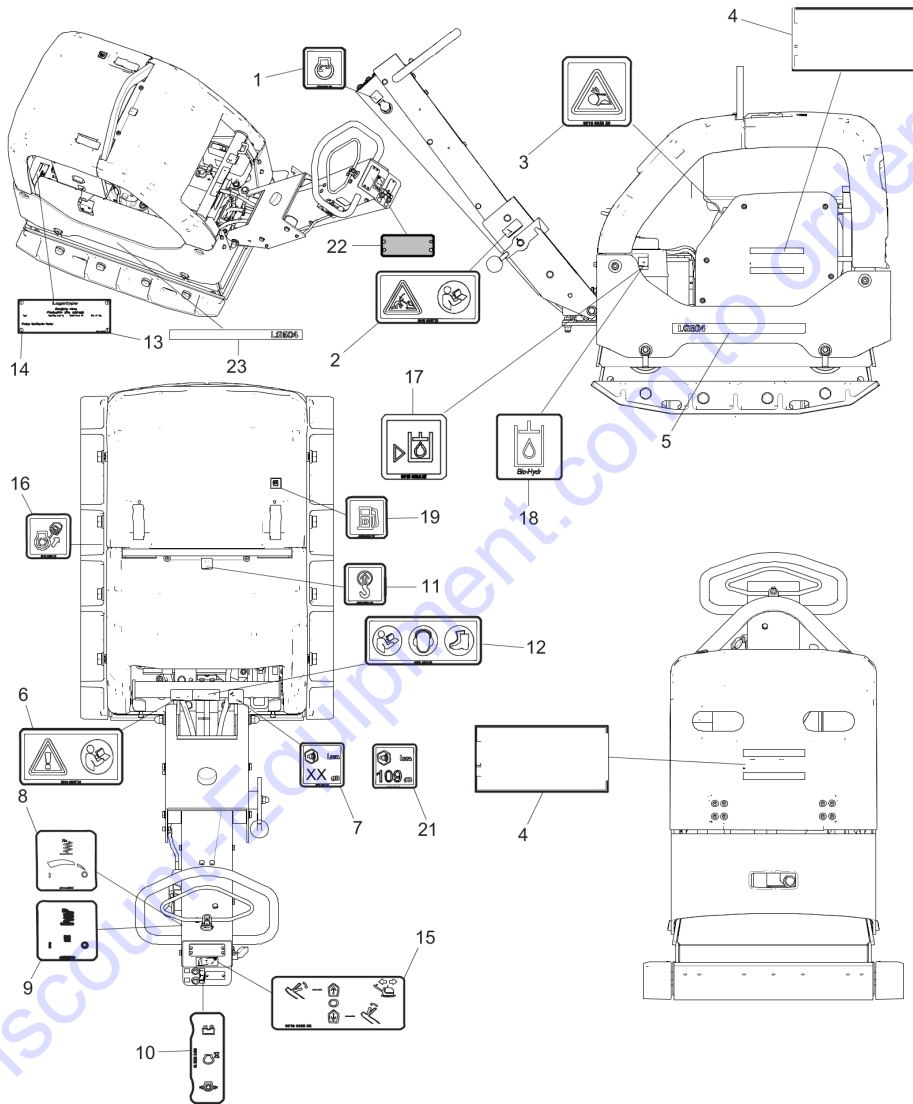

Spare parts list Labels

Item	Part No.	Name	Qty	L
1	594660401	Label, electric engine start	1	
2	594660601	Safety label, lock handle	1	
3	594660801	Safety label, rotating V-belts	1	
4	594661901	Product label,	2	
5	595376301	Product label "LG 504"	1	
6	594869701	Decal safety	1	
7	-	Label, noise level	1	
8	594660501	Label, throttle control non EPA	1	
9	594661001	Label, throttle control EPA	1	
10	594660301	Label, charging, hour meter and engine oil pressure	1	
11	594660901	label, lifting point	1	
12	594659601	Safety label, read instructions, ear protection and safety boots	1	
13	-	Data plate (Not available separately)	1	
14	-	Screw M6 x 20 mm 8.8 A2K	4	
15	594660701	Label, operator panel	1	
16	594869601	Label, manual start	1	
17	595512801	Label, hydraulic oil level	1	
18	595469401	Decal biodegradable hydraulic oil	1	
19	594661601	Label,fuel	1	
21	595513201	Label sound level	1	
22	595366301	Cover lid	1	
23	595376401	Product label "LG 504"	1