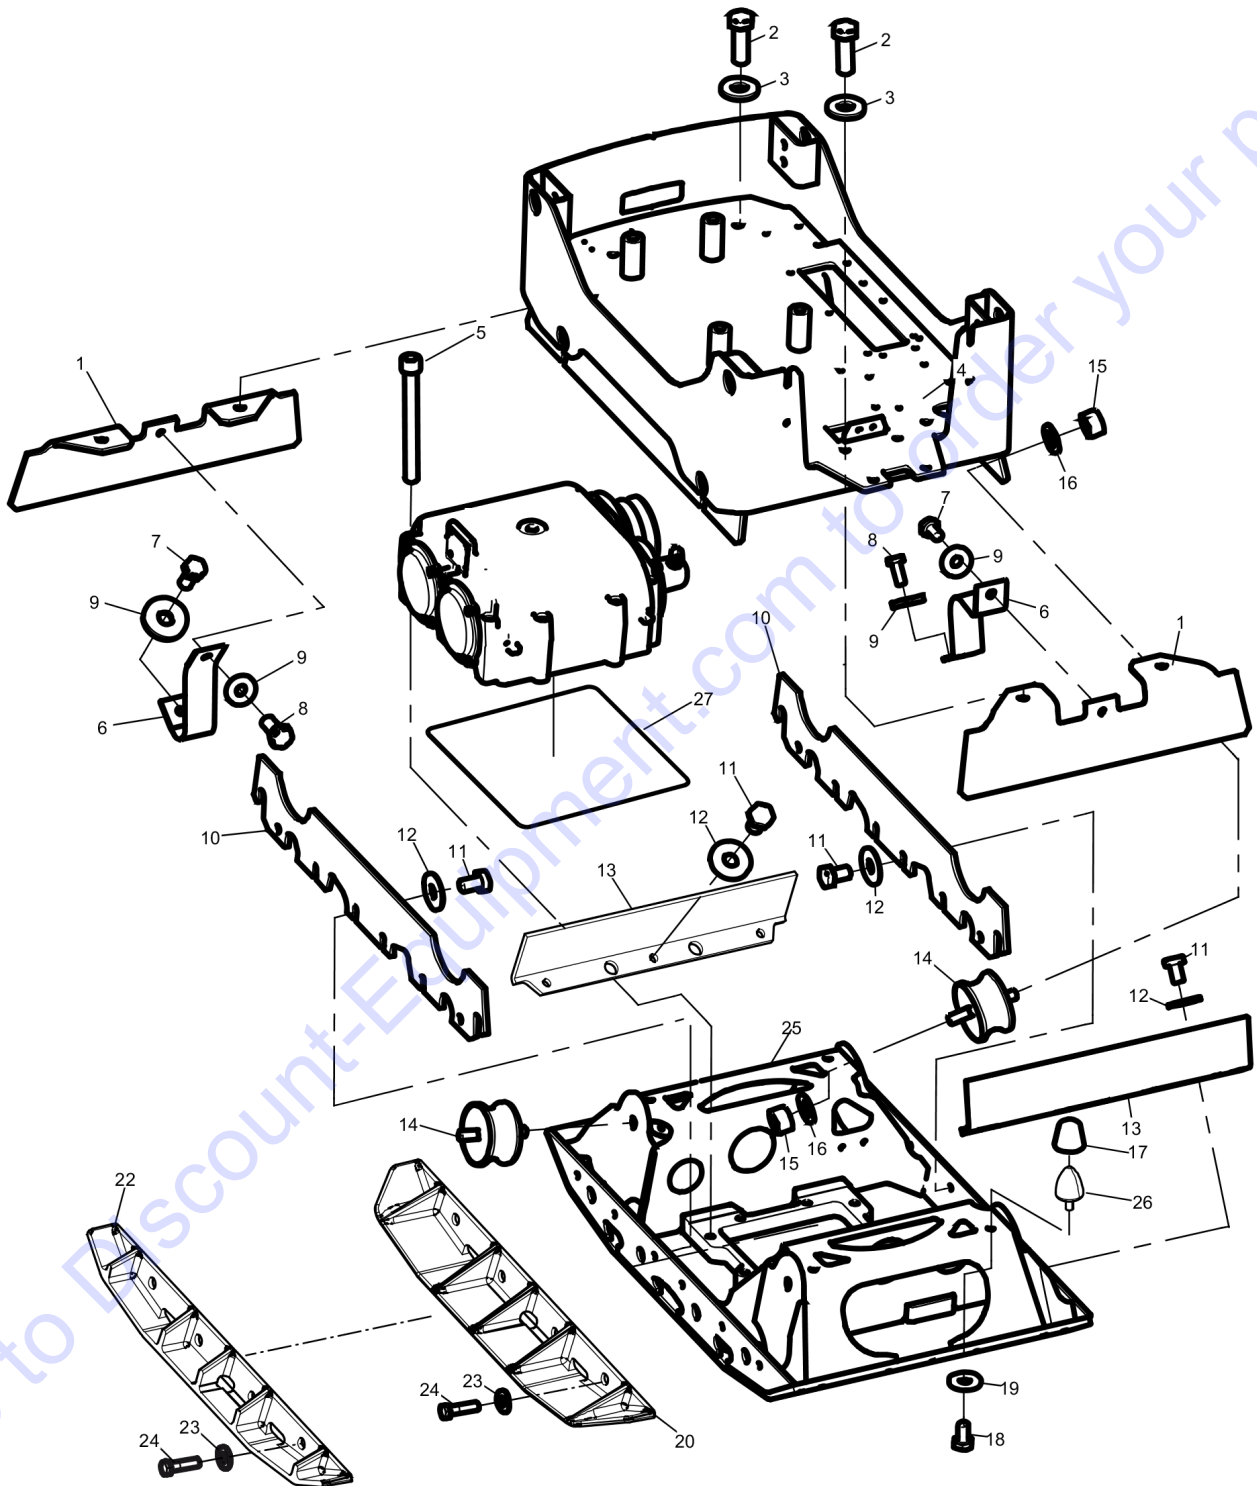

Spare parts list Ground plate installation

Refer to the Parts Online web page for most up-to-date information. The printed information might be outdated.

Item	Part No.	Name	Qty	L
1	594756801	Cover	2	
2	595110301	Hex. head screw	4	
3	595066501	Steel Plain Washer	4	
4	594756701	Engine plate	1	
5	595034901	Hexagon socket head cap screw	10	
6	967916501	Strap	2	
7	-	Screw M6 x 20 mm 8.8 A2K	2	
8	595345201	Hex. head screw	2	
9	594124001	Washer, 13x36x6 mm, 0.51x1.42x0.24 ". 300HV	4	
10	594182101	Cover	2	
11	595344601	Hexagon bolt	18	
12	594123501	Washer	18	
13	595127201	Cover	2	
14	594187001	Shock absorber	4	
15	595035801	Hexagon nut	8	
16	595036701	Plain washer	8	
17	594185101	Rubber stop	4	
18	595063601	Screw	4	
19	595189201	Washer, 21 x 45 mm	4	
20	594188701	Extension plate, 150 mm	2	
22	595128701	Extension plate, 75 mm	2	
23	594119401	Screw DIN933	8	
24	594124301	Steel plain washer 21x36x6	8	
25	594182001	Frame	1	
26	594173301	Rubber buffer	1	
27	594759901	O-ring	1	

Refer to the Parts Online web page for most up-to-date information. The printed information might be outdated.