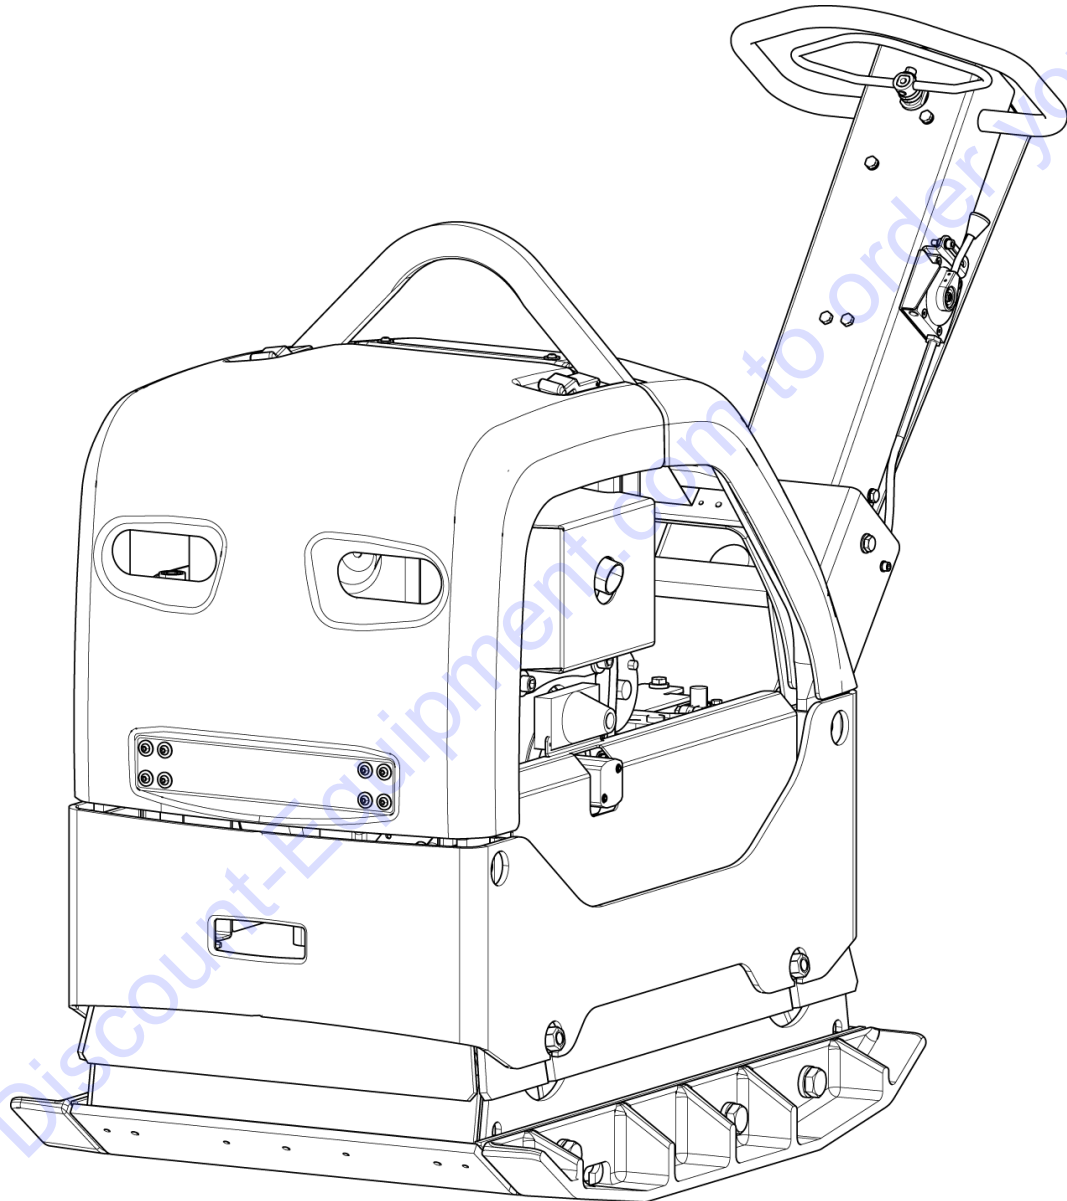

LG 504

Spare parts list

Forward and reversible plate

LG 504

Engine: Hatz 1D 81

PARTS FINDER

**Search Website
by Part Number**

**Search Manual
Library For Parts
Manual & Lookup Part
Numbers – Purchase
or Request Quote**