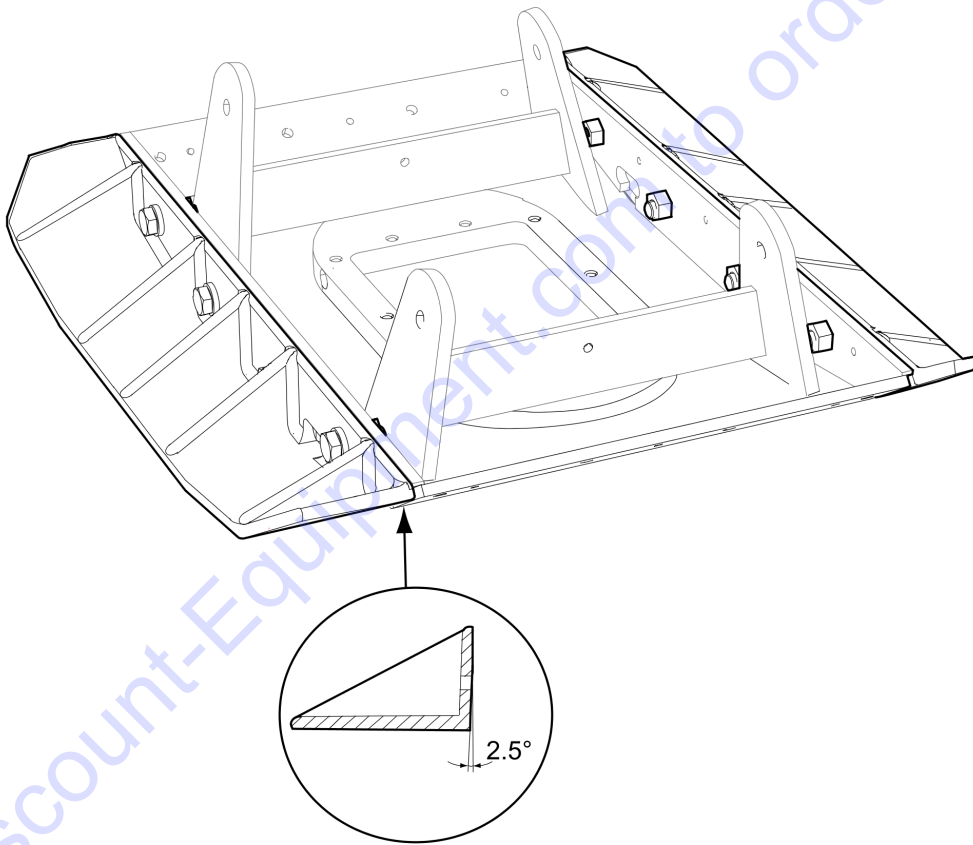

Service, repair and wear part kits Slanted extension plate kit 2 x 150 mm (2 x 5.90 in.)

Item	Part No.	Name	Qty	L
1	595463301	Slanted extension plate kit 2 x 150 mm (2 x 5.90 in.)	1	
2	-	Extension plate, 150 mm, 5.90 in., Slanted 2.5°	2	
3	-	Screw, M20 x 50 mm 8.8 A9K	8	
4	-	Washer, 21 x 45 mm, 0.83 x 0.87 x 1.77 in. 300 HV	8	

Go to Discount-Equipment.com to order your parts