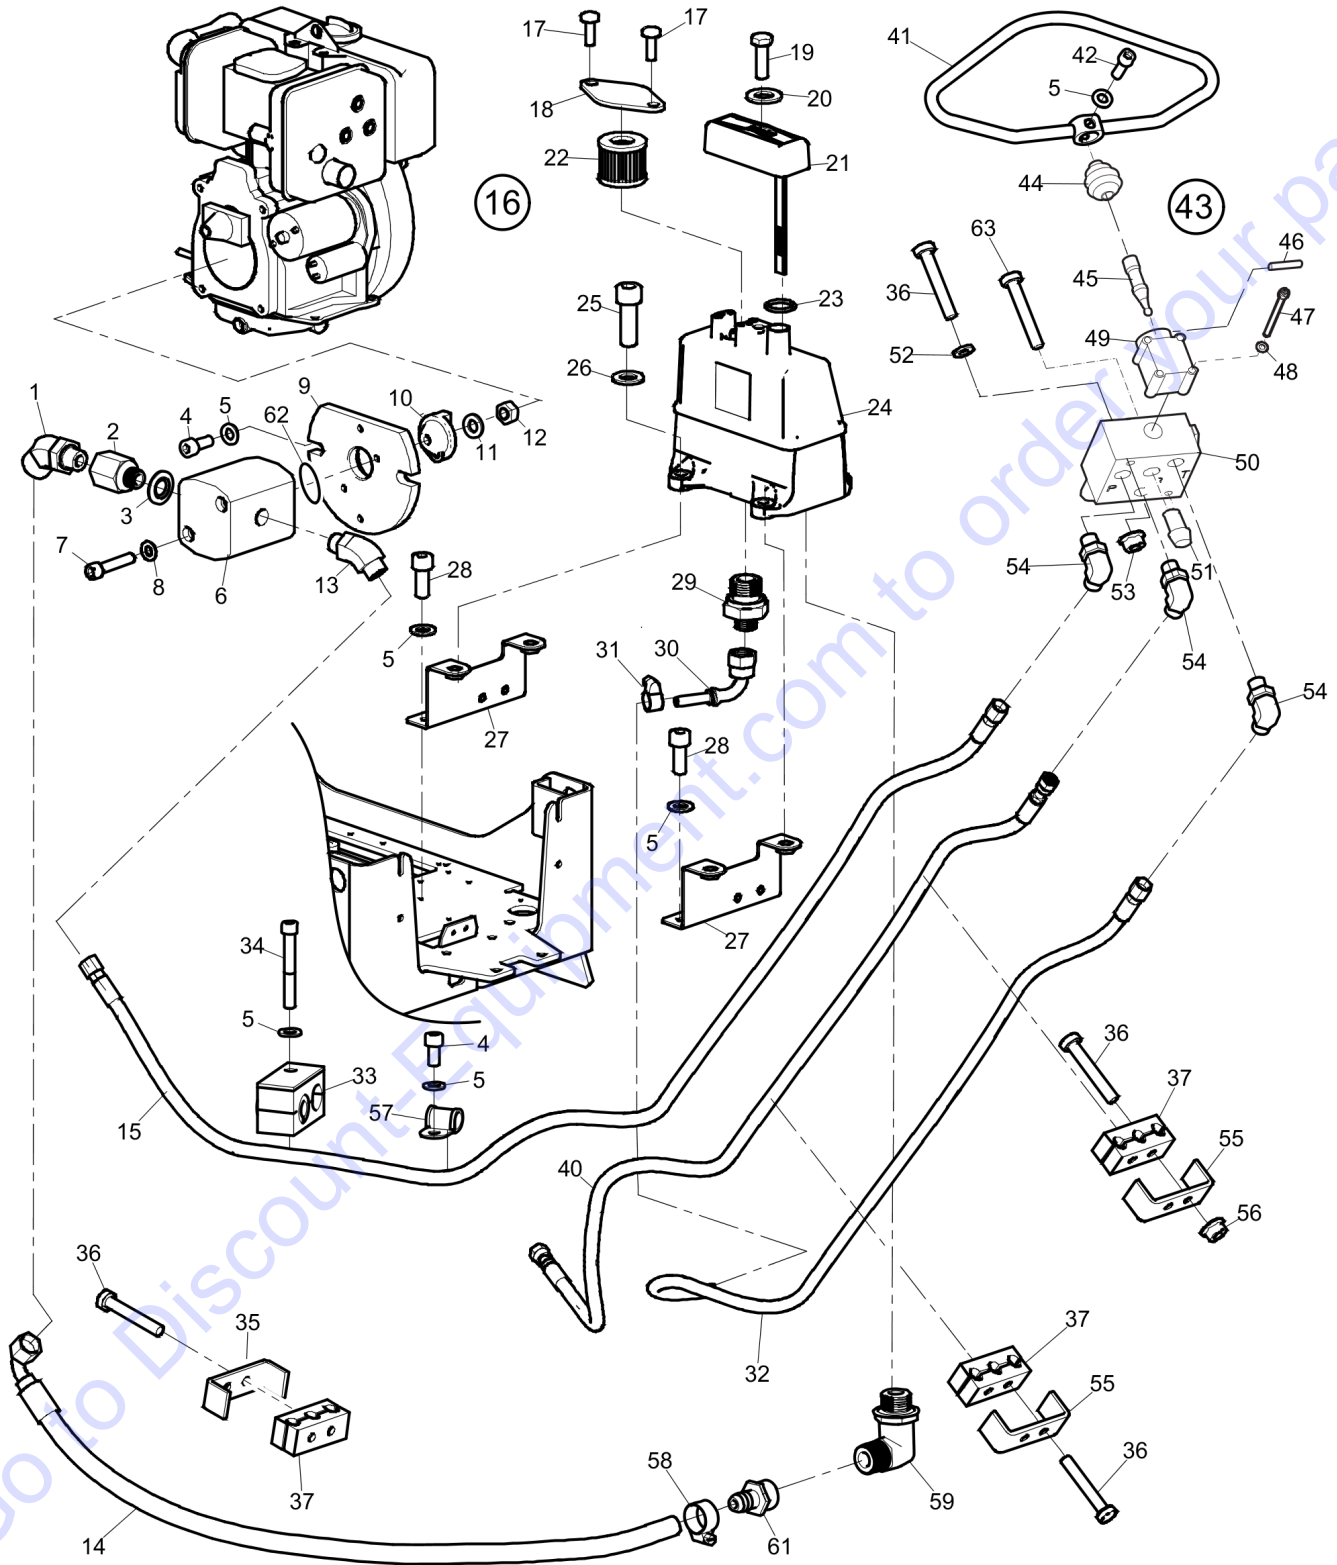

Spare parts list Hydraulic system

Refer to the Parts Online web page for most up-to-date information. The printed information might be outdated.

Item	Part No.	Name	Qty	L
1	595117001	Elbow	1	
2	594219601	Connection	1	
3	595354701	Seal washer	1	
4	595348301	Screw	3	
5	595036601	Washer DIN125	9	
6	594186301	Hydraulic pump	1	
7	595347701	Hexagon socket head cap screw	2	
8	594123801	Plain washer	2	
9	595128001	Adapter	1	
10	594184601	Coupling	1	
11	595036501	Plain washer	2	
12	595287501	Hexagon nut	1	
13	594520101	Elbow 45, O-ring	1	
14	594185801	Hydraulic hose	1	
15	594186001	Hydraulic hose	1	
16	594426301	Hydraulic oil tank, complete	1	
17	594838801	Screw, K50 x 12 mm Type KX-PT	2	
18	594445401	Holder	1	
19	595465901	Screw, M8x25 mm 8.8 A2K	1	
20	595066601	Washer, 8.4x 6x1.5 mm 300HV	1	
21	594443101	Cover with oil dipstick	1	
22	594445501	Air filter	1	
23	595047301	O-ring	1	
24	-	Oil tank	1	
25	594120701	Hex sock. screw	4	
26	594747401	Washer	4	
27	595367201	Bracket	2	
28	595034401	Hex. head screw	4	
29	595116401	Connection	1	
30	594127601	Hose connection	1	
31	595160701	Hose clamp	1	
32	594181301	Hydraulic hose	1	
33	594455201	Hose holder	1	
34	594120401	Screw DIN912	1	
35	594147401	Bracket	1	
36	595055801	Screw M6-1x50 8,8	8	
37	594324001	Rubber block	3	
40	594181101	Hydraulic hose	1	

Refer to the Parts Online web page for most up-to-date information. The printed information might be outdated.