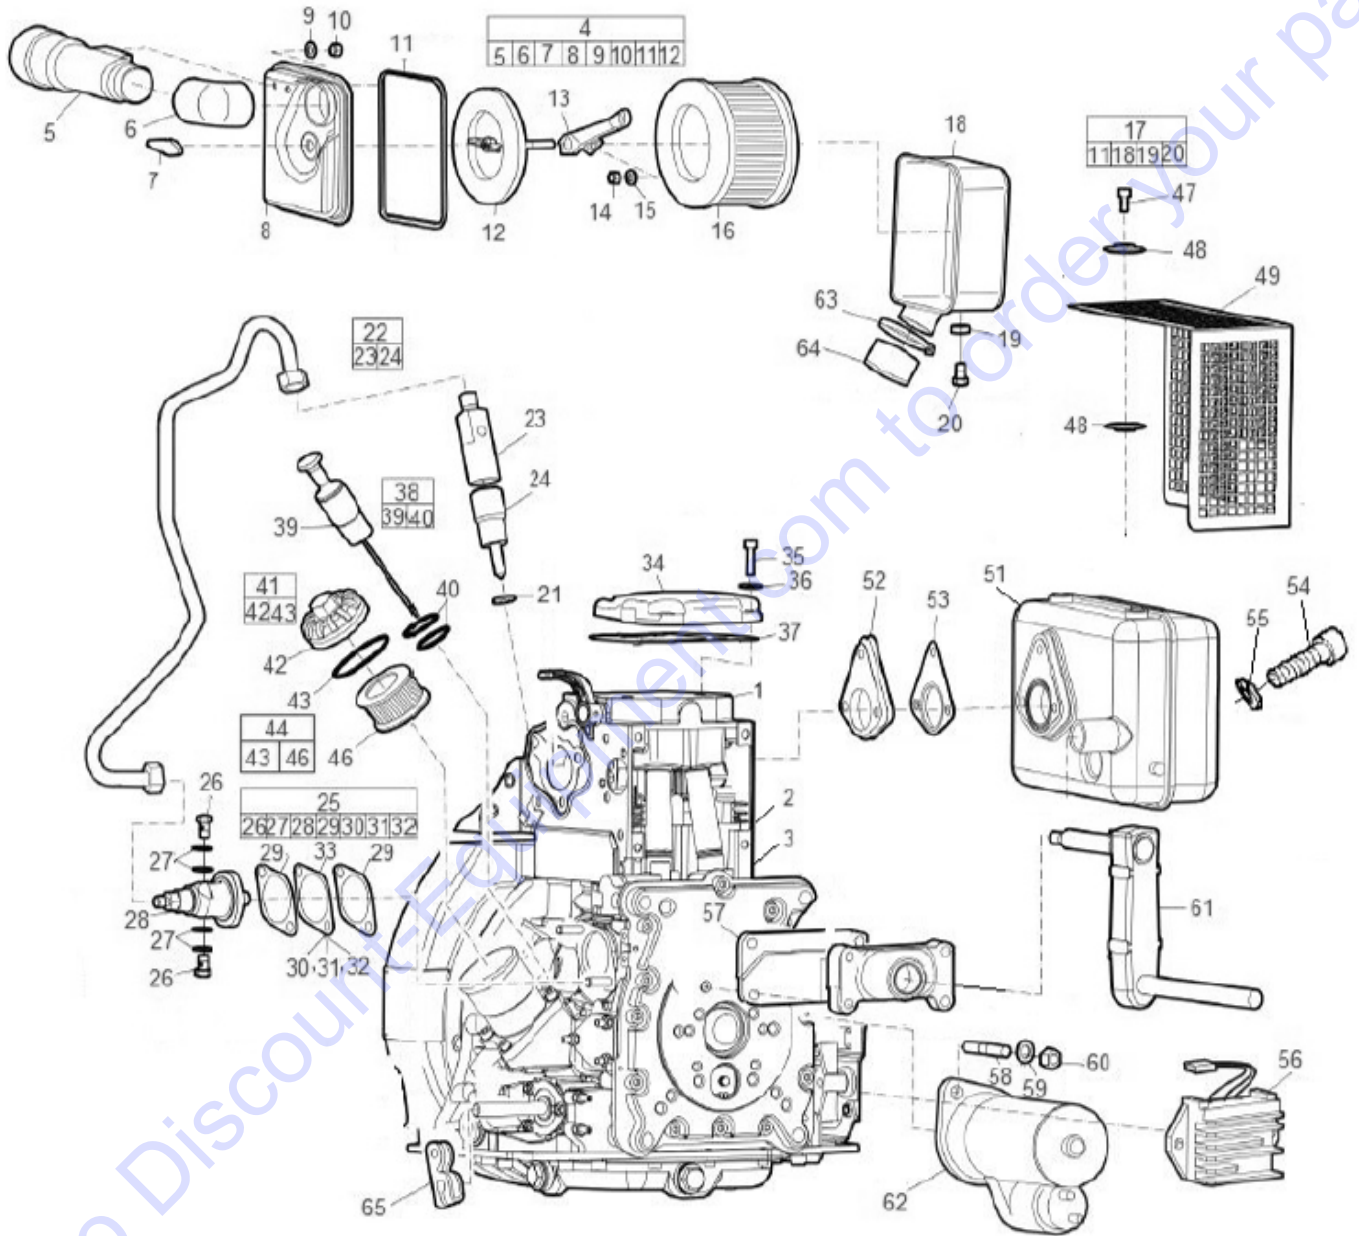

Spare parts list Engine

Refer to the Parts Online web page for most up-to-date information. The printed information might be outdated.

Item	Part No.	Name	Qty	L
1	595368401	Engine, complete, Hatz 1D81Z electric start,	1	
2	595373201	Engine, EPA	1	
3	595370701	Engine, Manual	1	
4	594207601	Air filter cover complete	1	
5	594313501	Cyclone	1	
6	594313401	Elbow	1	
7	594571501	Nut	1	
8	-	Injector part	1	
9	595373701	Washer	2	
10	595373801	Nut	2	
11	594308301	Gasket	1	
12	595383201	Holder	1	
12	595383201	Holder	1	
13	594191101	Bracket	1	
14	595373001	Nut, M8	2	
15	595372901	Washer, M8	2	
16	595377101	Air Filter	1	
11	594308301	Gasket	1	
17	594307501	Housing	1	
11	594308301	Gasket	1	
18	-	Housing	1	
19	595159401	Washer	1	
19	595159401	Washer	1	
20	595159501	Screw	1	
20	595159501	Screw	1	
21	595374801	Gasket	1	
22	594207001	Injector Complete	1	
23	-	Injector part	1	
23	-	Injector part	1	
24	594207001	Injector Complete	1	
24	594207101	Nozzle	1	
25	594609001	Injector pump, complete	1	
26	594207301	Banjo screw	2	
26	594207301	Banjo screw	2	
27	595383301	Gasket	4	
27	595383301	Gasket	4	
28	-	Pump part	1	
29	595471501	Shim, 0.10 mm, 0.004 in.	2	

Refer to the Parts Online web page for most up-to-date information. The printed information might be outdated.