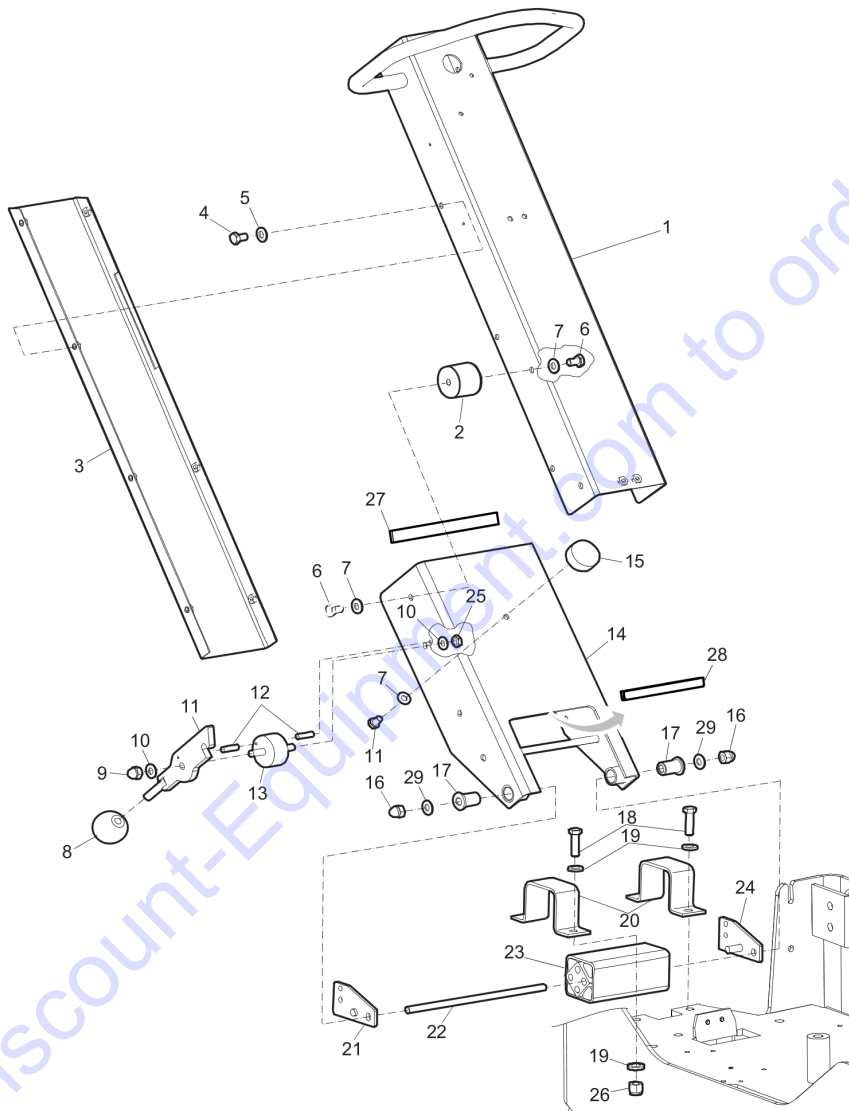

Spare parts list Handle

Refer to the Parts Online web page for most up-to-date information. The printed information might be outdated.

Item	Part No.	Name	Qty	L
1	594175501	Handle	1	
2	594153001	Shock absorber	4	
3	594427301	Cover	1	
4	595054001	Hexagon screw	8	
5	595066601	Washer, 8.4x 6x1.5 mm 300HV	8	
6	595055101	Screw M10x16	9	
7	594747401	Washer	9	
8	594333601	Ball knob M12, D= 50mm	1	
9	594501401	Nut	1	
10	594747401	Washer	2	
11	594347101	Hook	1	
12	595030801	Spirol pin	2	
13	594333901	Shock absorber	1	
14	594152501	Handle bracket	1	
15	594336801	Rubber stop	1	
16	595060001	Nut, M12	2	
17	594153501	Bushing	2	
18	594119101	Screw DIN933	4	
19	595067901	Plain washer 13x24x4 mm	8	
20	594153601	Clamp	2	
21	594153301	Retainer, right	1	
22	594153101	Stud	1	
23	594153201	Shock absorber	1	
24	594153401	Retainer, left	1	
25	595059501	Hex. nut	1	
26	595112701	Lock nut	4	
27	595069501	Rubber strip	1	
28	595064801	Edge trim	1	
29	595118901	Lock washer	12	

Refer to the Parts Online web page for most up-to-date information. The printed information might be outdated.