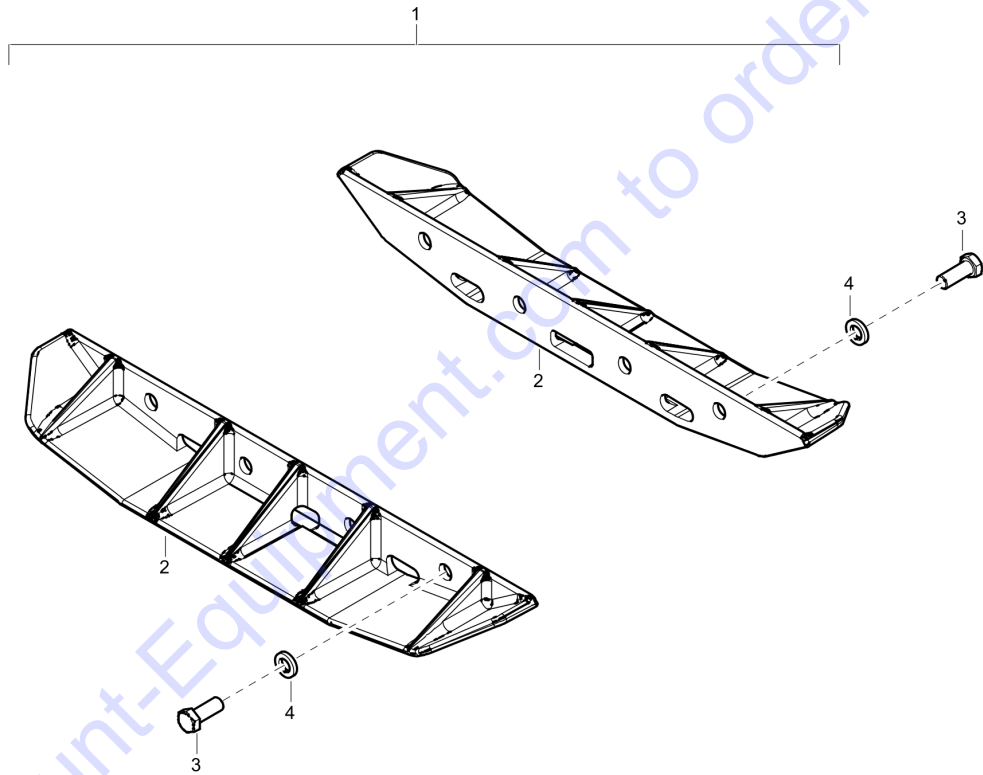

Service, repair and wear part kits Extension plate kit 2 x 150 mm (2 x 5.90 in.)

Item	Part No.	Name	Qty	L
1	594758801	Extension plate kit 2 x 150 mm (2 x 5.90 in.)	1	
2	-	Extension plate, 150 mm, 5.90 in.	2	
3	-	Screw, M20 x 50 mm 8.8 A9K	8	
4	-	Washer, 21 x 45 mm, 0.83 x 0.87 x 1.77 in. 300 HV	8	

Go to Discount-Equipment.com to order your parts