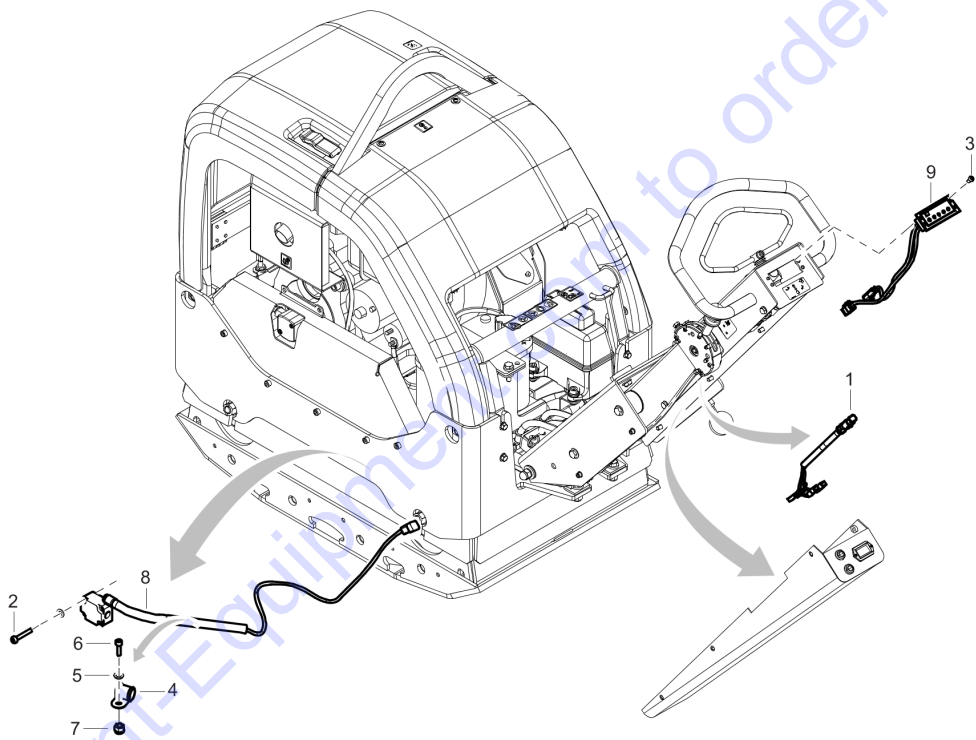

Service, repair and wear part kits **Compaction Indicator Kit**

Item	Part No.	Name	Qty	L
-	594761701	Compaction Indicator Kit	-	
1	594755701	Wiring Harness	1	
2	595111201	Screw, M6x30, 8.8	4	
3	595065601	Screw M5x10	4	
4	595186901	Pipe clamp covered	3	
5	595036501	Plain washer	5	
6	595034801	Hex. sock. Screw	3	
7	595036001	Nut	2	
-	594187701	Compaction indicator kit	-	
8	-	Measure unit	1	
9	-	Compaction meter	1