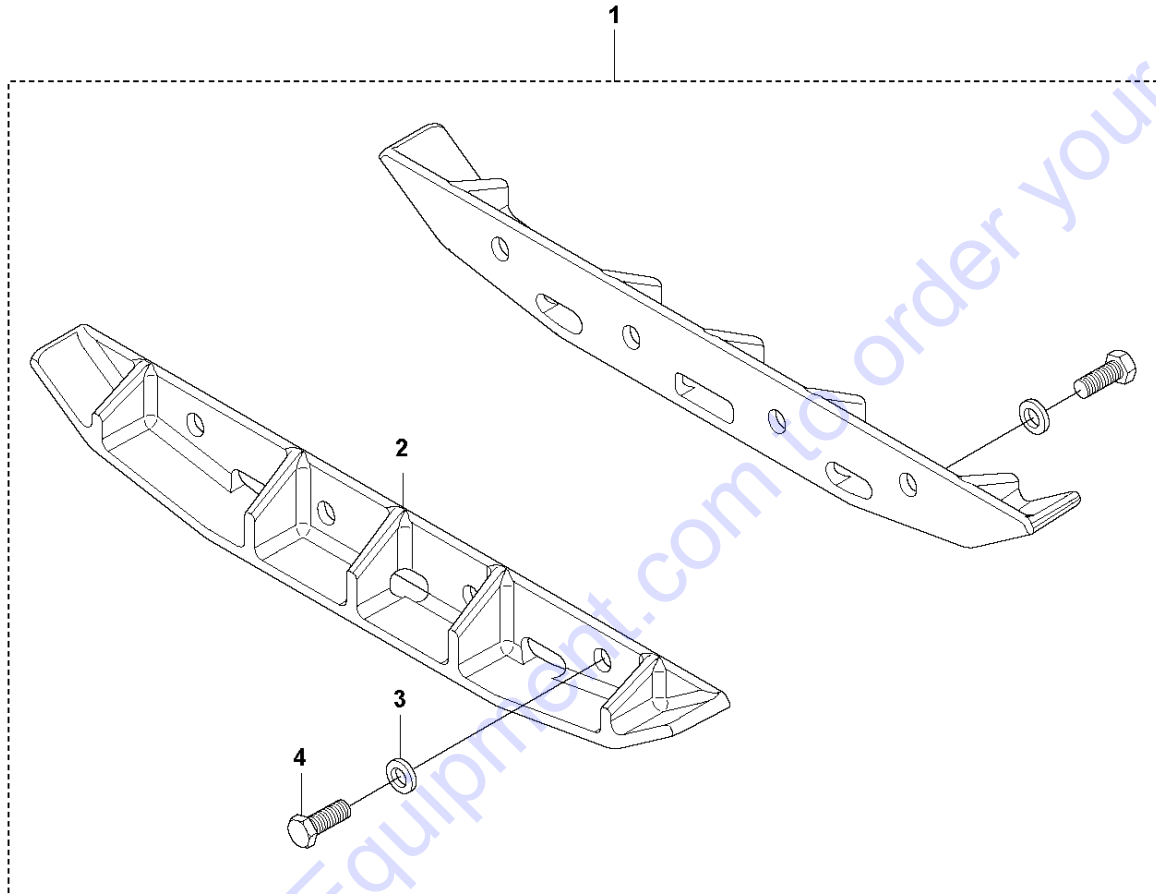

EXTENSION PLATE KIT 2 X 75 MM LG 504 / 504 EPA, 967855501, 967855502, 967855503, 967855504, 967855505, 967855506, 967855507, 967855508, 967855509, 967855510, 967855511, 967855512, 967855521, 967855522, 967855523, 2022-06

V LG 504
EXTENSION PLATE KIT 2 X 75 MM (2X 2.95")

Go to Discount-Equipment.com to order your parts