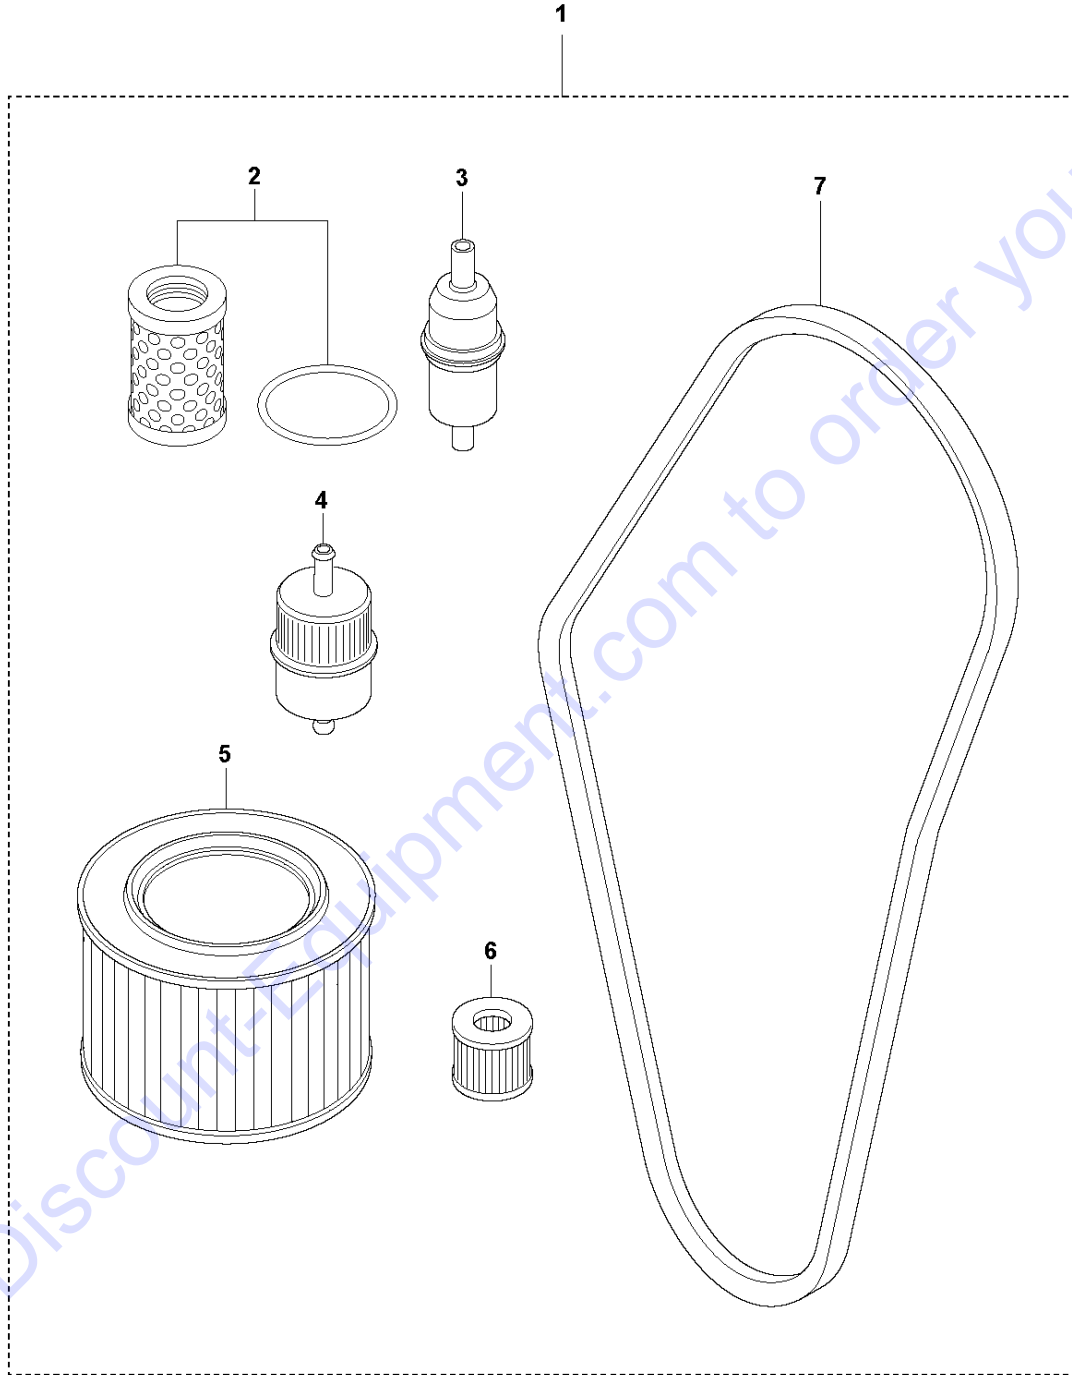

SERVICE KIT LG 504 / 504 EPA, 967855501, 967855502, 967855503, 967855504, 967855505, 967855506, 967855507, 967855508, 967855509, 967855510, 967855511, 967855512, 967855521, 967855522, 967855523, 2022-06

AG LG 504 HATZ 1D90 E EPA
12 MONTHS / 500 HOURS SERVICE KIT

Go to DiscountEquipment.com to order your parts