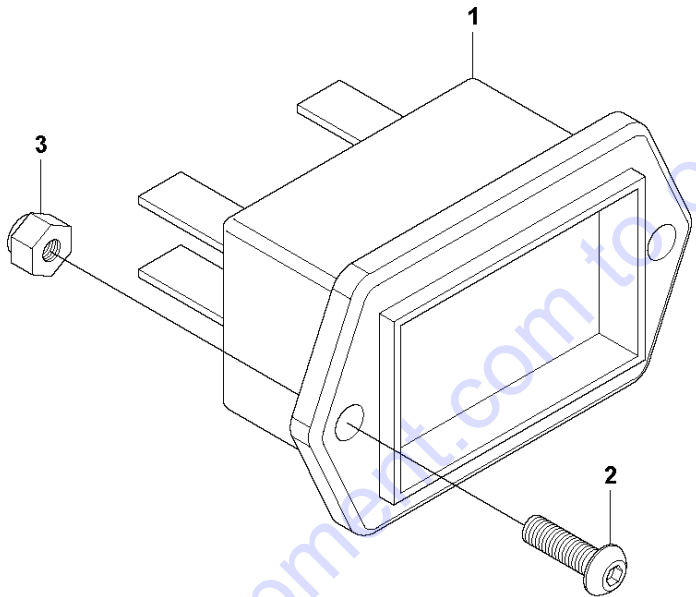

HOUR METER LG 504 / 504 EPA, 967855501, 967855502, 967855503, 967855504, 967855505, 967855506, 967855507, 967855508, 967855509, 967855510, 967855511, 967855512, 967855521, 967855522, 967855523, 2022-06

**X LG 504
HOUR METER**

HOUR METER LG 504 / 504 EPA, 967855501, 967855502, 967855503, 967855504, 967855505, 967855506, 967855507, 967855508, 967855509, 967855510, 967855511, 967855512, 967855521,

Ref	Part No	Description	Remark	QTY KIT
1	594 82 71-01	HOUR METER		1
2	595 06 56-01	SCREW		2
3	595 47 00-01	NUT		2

Go to Discount-Equipment.com to order your parts