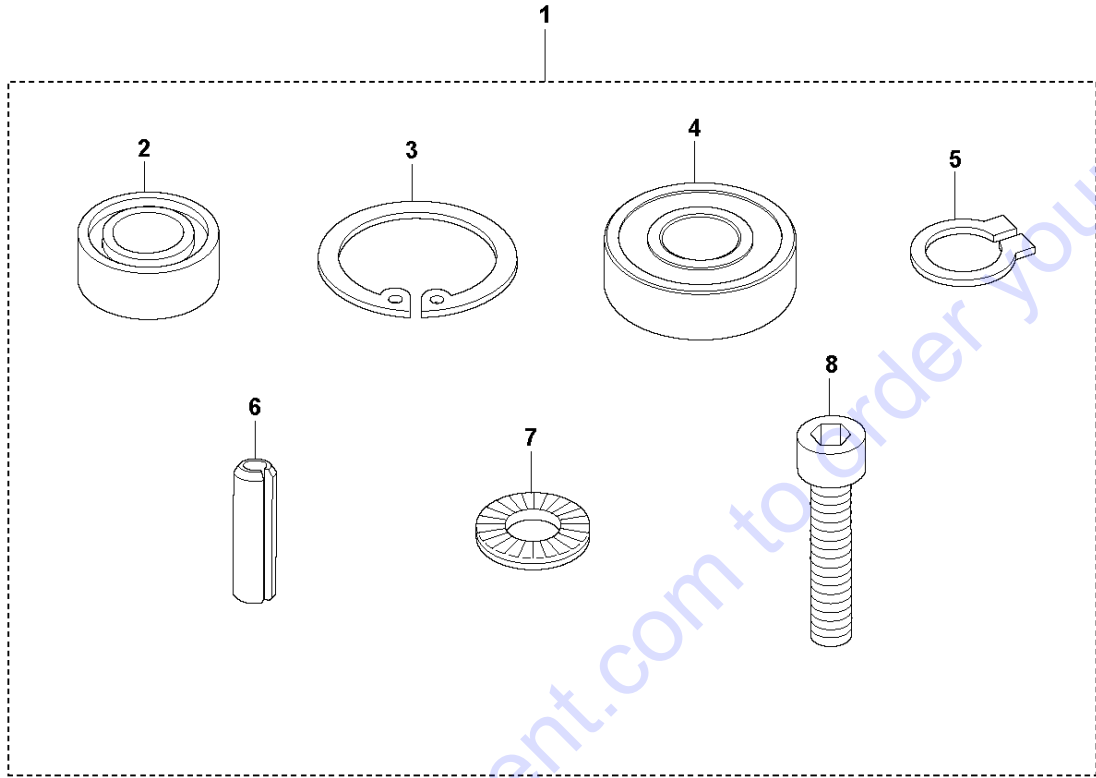

FORWARD & REVERSE PISTON REPAIR KIT LG 504 / 504 EPA, 967855501, 967855502, 967855503, 967855504, 967855505, 967855506, 967855507, 967855508, 967855509, 967855510, 967855511, 967855512, 967855521, 967855522, 967855523, 2022-06

T LG 504
FORWARD AND REVERSE PISTON REPAIR KIT

Go to Discount-Equipment.com to order your parts