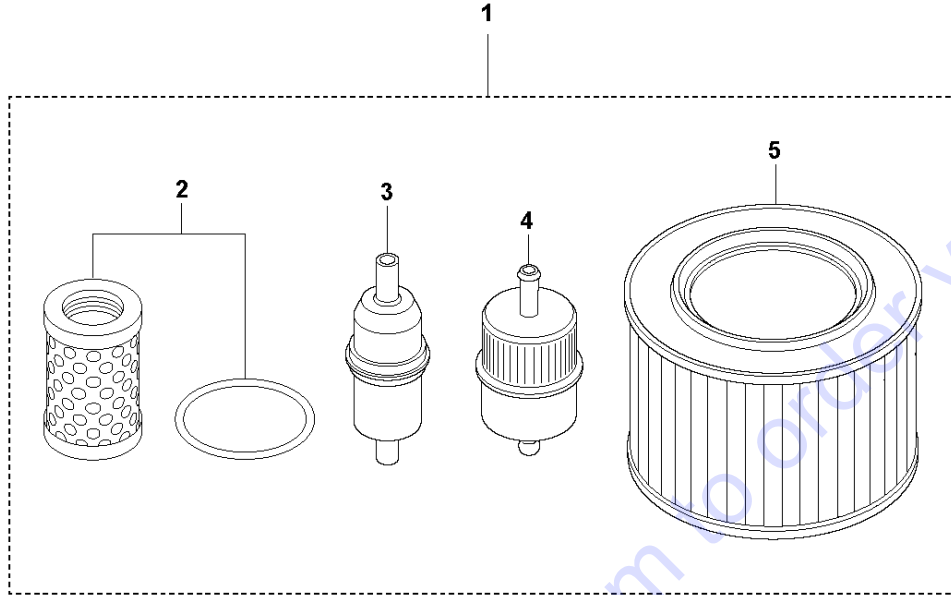

SERVICE KIT LG 504 / 504 EPA, 967855501, 967855502, 967855503, 967855504, 967855505, 967855506, 967855507, 967855508, 967855509, 967855510, 967855511, 967855512, 967855521, 967855522, 967855523, 2022-06

AH LG 504 HATZ 1D90 E EPA
6 MONTHS / EVERY 250 HOURS SERVICE KIT

Go to Discount-Equipment.com to order your parts