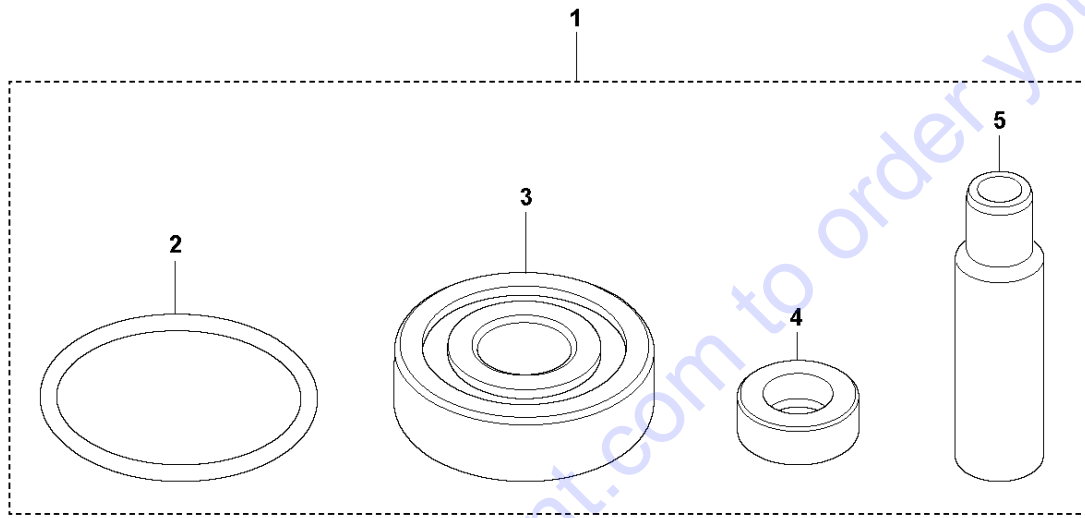

A AT 39
SERVICE KIT

Go to Discount-Equipment.com to order your parts

Ref	Part No	Description	Remark	QTY	KIT
1	594 29 29-01	BEARING KIT		1	
2	595 04 11-01	O-RING	26.3x3 NBR 70 Shore	2	1
3	594 52 94-01	BEARING	6200 ZTN9 C4 HT22	4	1
4	594 26 92-01	SEALING	12x22x8 B2 DIN3760	1	1
5	594 50 45-01	CAP		1	1

Go to Discount-Equipment.com to order your parts