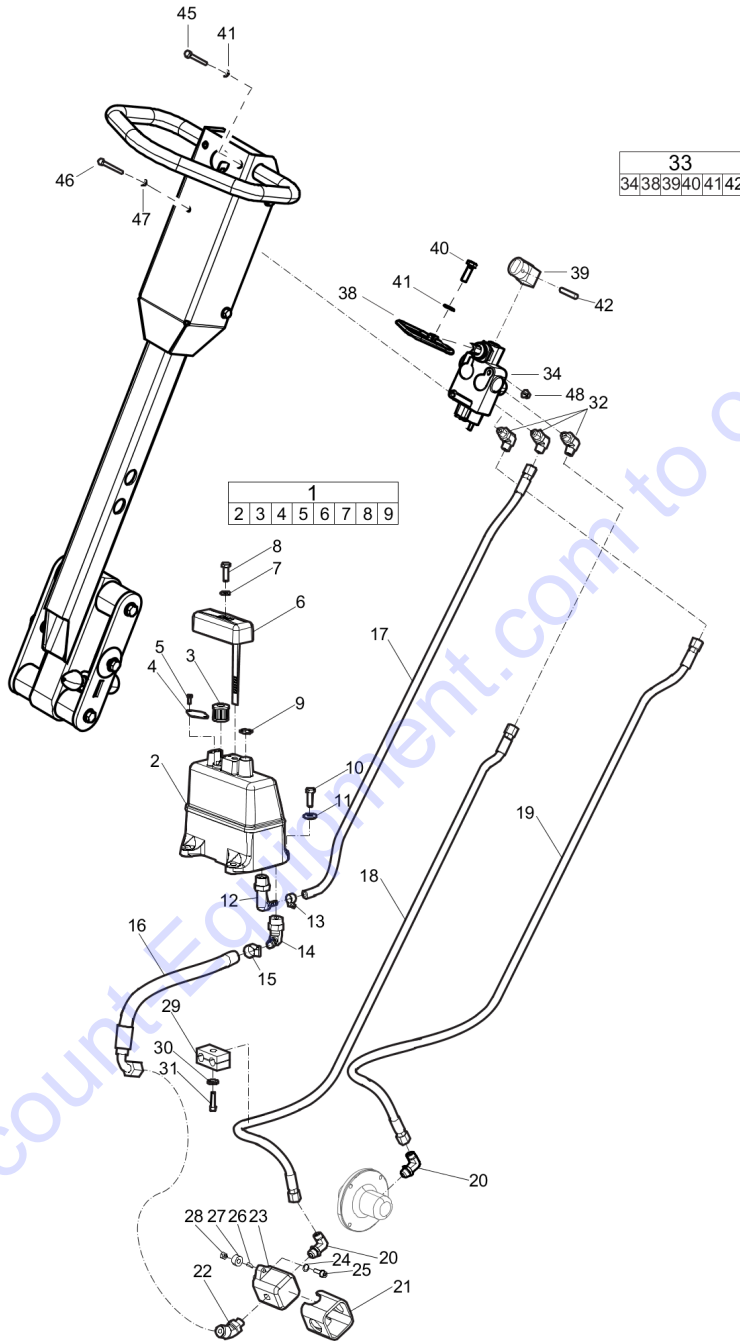

Spare parts list Hydraulic system

Refer to the Parts Online web page for most up-to-date information. The printed information might be outdated.

Item	Part No.	Name	Qty	L
1	594426301	Hydraulic oil tank, complete	1	
2	--	Hydraulic oil tank	1	
3	594445501	Air filter	1	
4	594445401	Holder	1	
5	594838801	Screw, K50 x 12 mm Type KX-PT	2	
6	594443101	Cover with oil dipstick	1	
7	595066601	Washer, 8.4x 6x1.5 mm 300HV	1	
8	595465901	Screw, M8x25 mm 8.8 A2K	1	
9	595047301	O-ring	1	
10	595344701	Hex. head screw	4	
11	595113301	Washer plain	4	
12	594426001	Adapter	1	
13	595160701	Hose clamp	1	
14	595069301	Hose connection	1	
15	595454701	Hose clamp	1	
16	594480201	Hydraulic hose	1	
17	594478001	Hydraulic hose	1	
18	594497601	Hydraulic hose	1	
19	594497701	Hydraulic hose	1	
20	594524101	Elbow 90 orfs	2	
21	594324301	Cover	1	
22	594523701	Elbow	1	
23	594455301	Hydraulic pump	1	
24	595186801	Washer 6,4x12x1,5	2	
25	595057801	Screw, M6x20 mm 8.8 A2K	2	
26	594547101	Key	1	
27	594548901	Sleeve	1	
28	595059401	Hexagon nut M6	1	
29	594524201	Pipe clamp block	1	
30	595036501	Plain washer	1	
31	595348101	Hex sock. screw	1	
32	594518601	Connector	3	
33	594347601	Valve, complete	1	
34	-	Valve body	1	
38	595369201	Lever	1	
39	594208601	Housing	1	
40	595033401	Hex. head screw	2	
41	595036601	Washer DIN125	8	

Refer to the Parts Online web page for most up-to-date information. The printed information might be outdated.