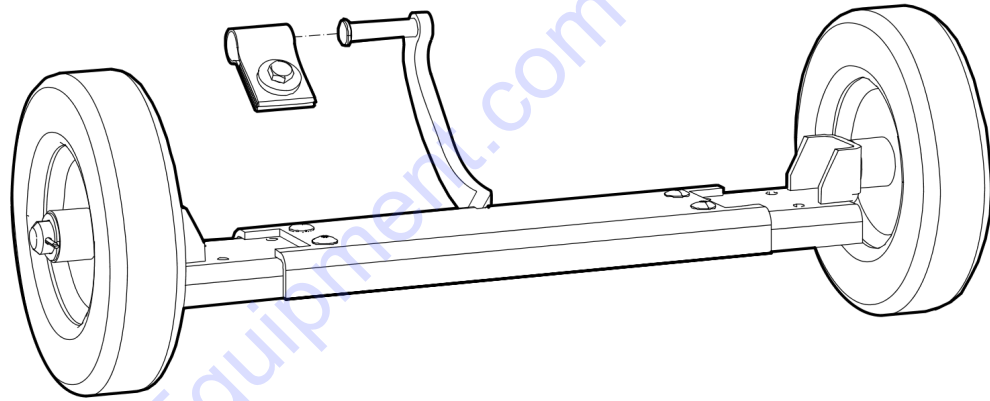

Item	Part No.	Name	Qty	L
1	594196501	Forward and reverse piston repair kit	1	
2	594332201	Sealing ring	1	A
3	594643301	Piston rod	1	A
4	594266401	Retaining ring	1	A
5	594647501	Ball bearing	1	A
6	594265601	Retaining ring	1	A
7	594647601	Thrust ball bearing	1	A
8	594647701	Spring washer	1	A
9	594643201	Hydraulic cylinder	1	A
10	595503001	Hydraulic Cylinder	1	A
11	595186801	Washer 6,4x12x1,5	4	A
12	595055001	Screw, M6x20 mm 8.8 A2K	4	A

Comments for Page: Forward and reverse piston repair kit

(L)OCAL REMARKS

A | See section "Eccentric element".

Service, repair and wear part kits Transport device kit