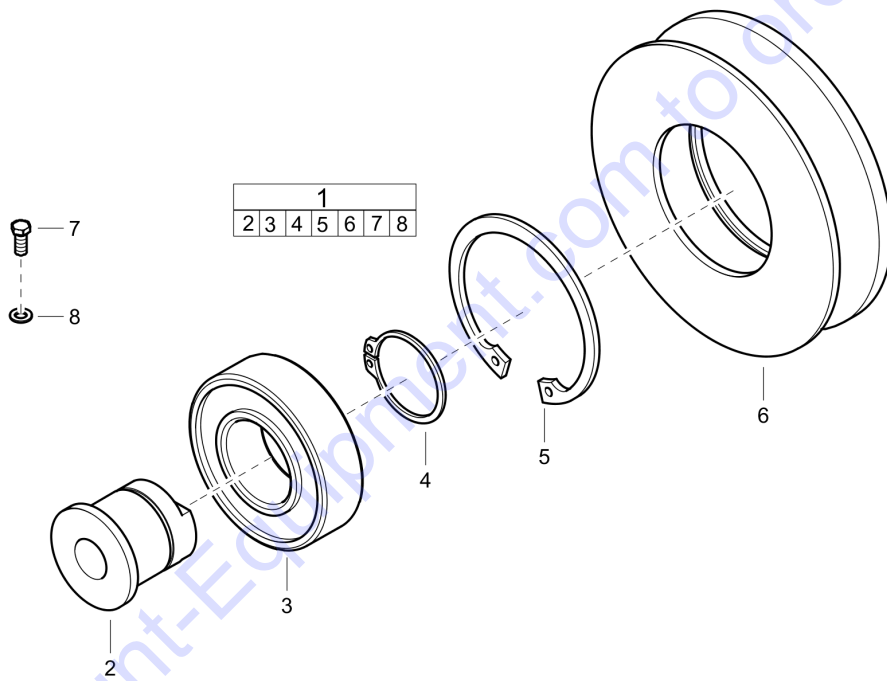

Spare parts list Belt tightener

Item	Part No.	Name	Qty	L
1	594327901	Belt tightener	1	
2	594328101	Shaft	1	
3	595045001	deep groove ball bearing	1	
4	594124701	Circlip	1	
5	595144901	Bore Circlip	1	
6	594328001	V-belt pulley	1	
7	594119001	Hex. head screw	1	
8	595066501	Steel Plain Washer	1	

Go to Discount-Equipment.com to order your parts