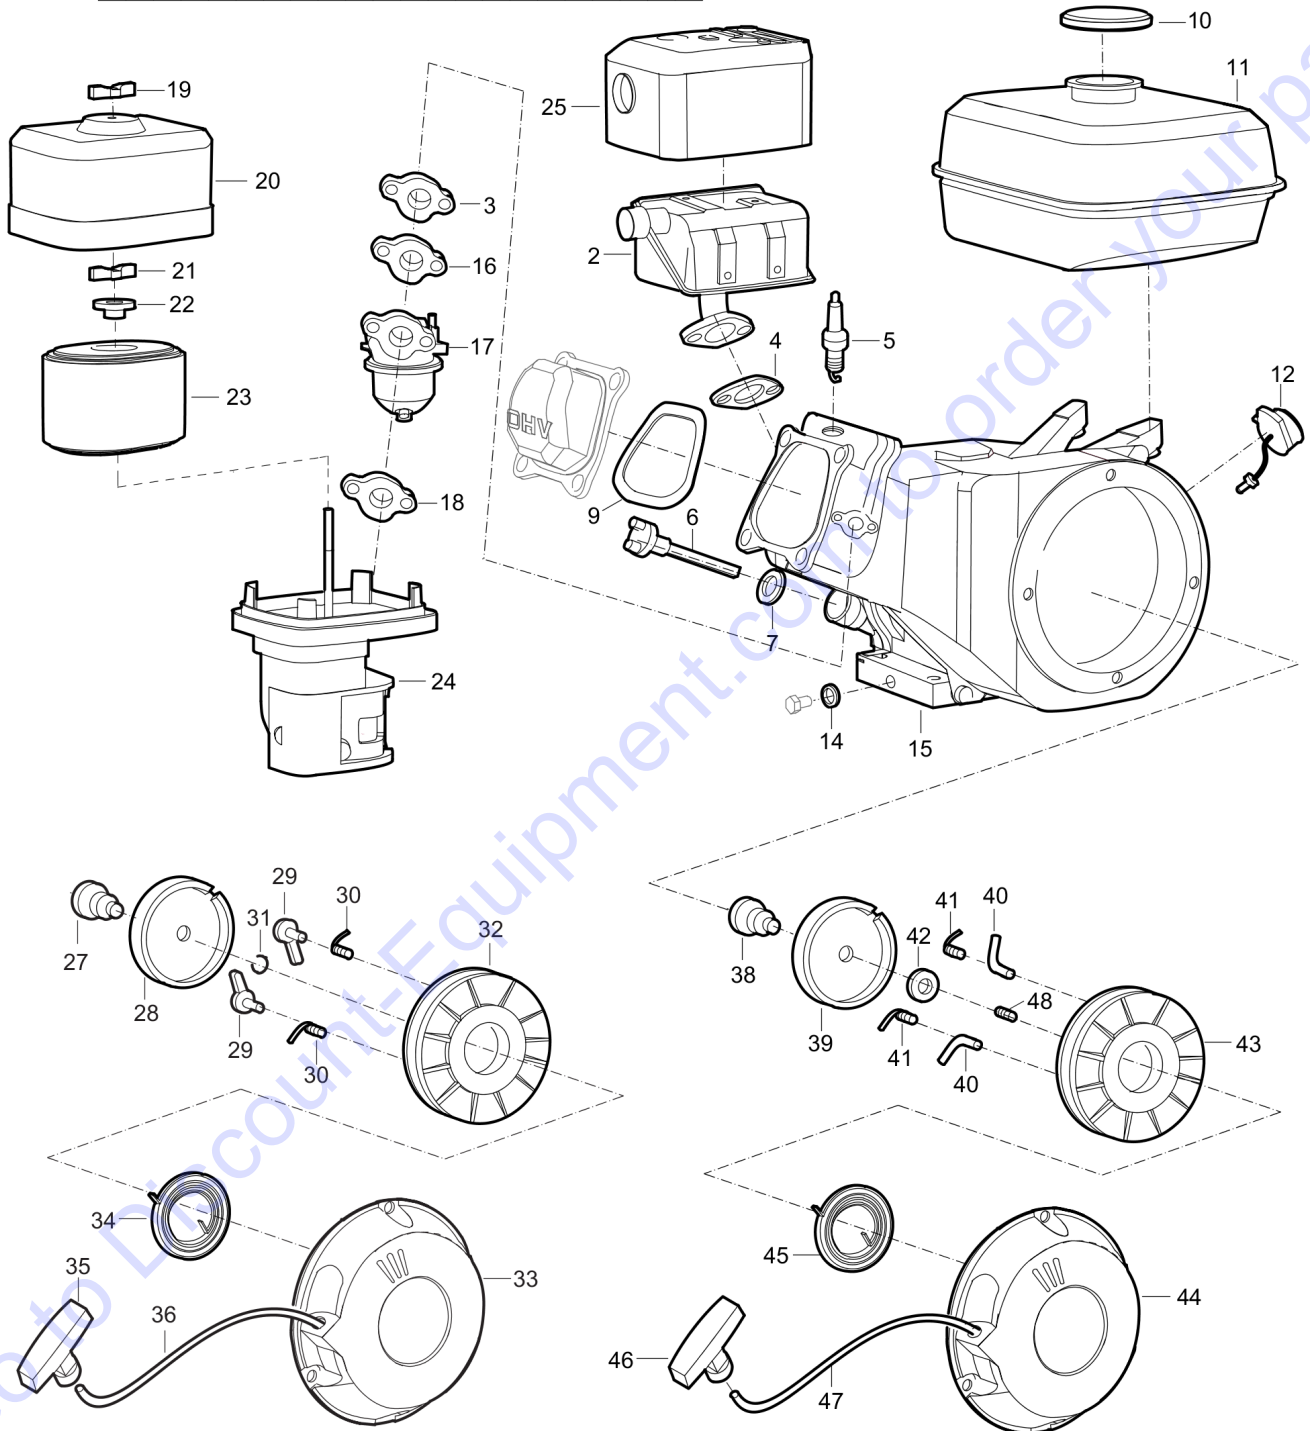

Spare parts list Engine, Honda GX 160 UT2 SXS4 OH

1																								
2	3	4	5	6	7	9	10	11	12	14	15	16	17	18	19	20	21	22	23	24	25			

Refer to the Parts Online web page for most up-to-date information. The printed information might be outdated.