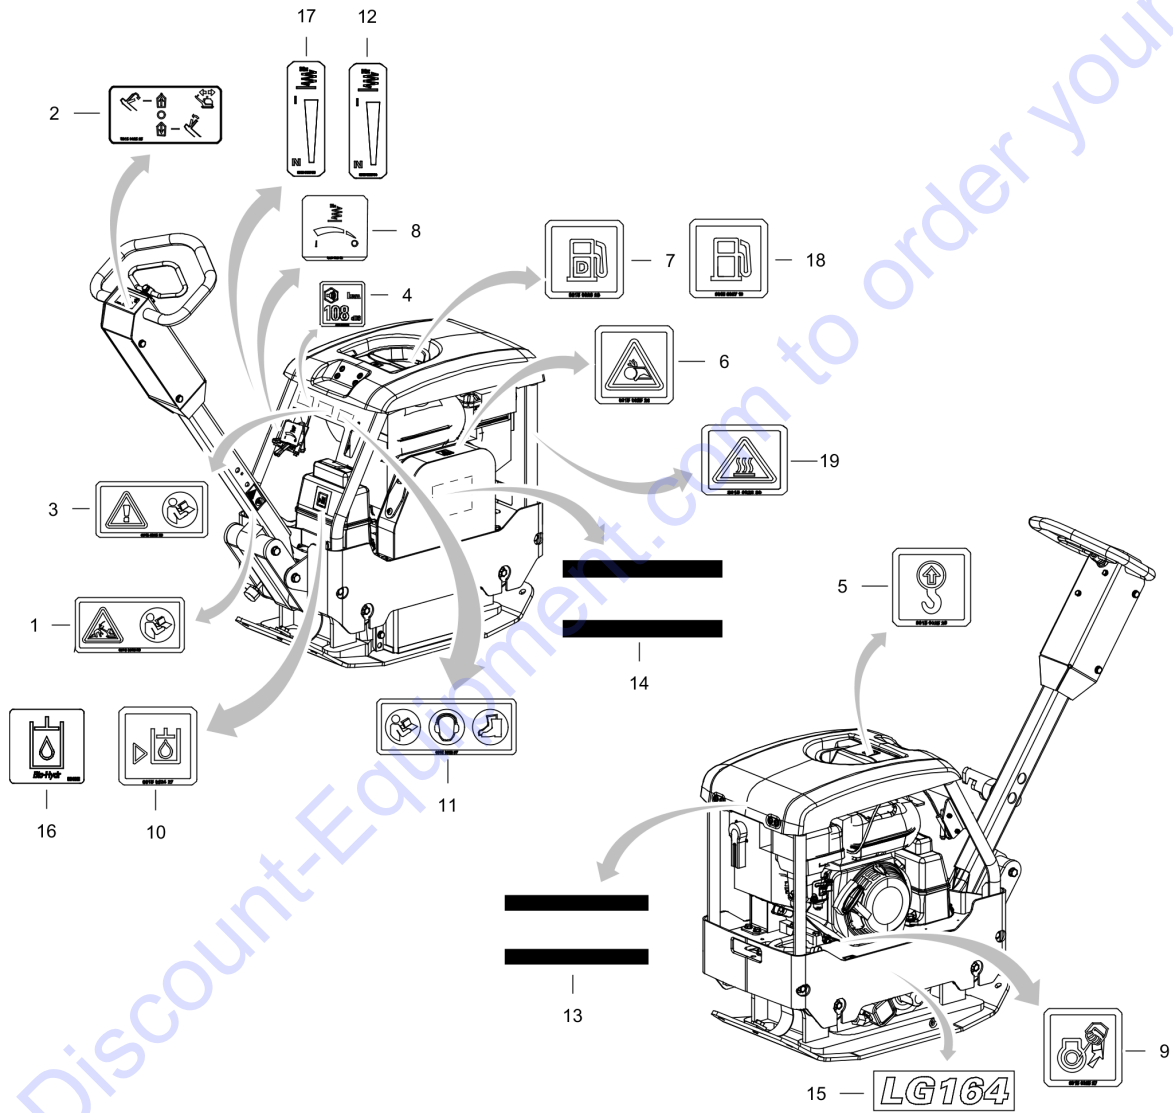

Spare parts list Lables

Item	Part No.	Name	Qty	L
1	594660601	Safety label, lock handle	1	
2	594660701	Label, operator panel	1	
3	594869701	Decal safety	1	
4	595216301	Decal, noise level 108 dB	1	
5	594660901	label, lifting point	1	
6	594464001	Safety label, rotating V-belts	1	
7	594661601	Label, fuel	1	
8	594660501	Label, throttle control non EPA	1	
9	594869601	Label, manual start	1	
10	595512801	Label, hydraulic oil level	1	
11	594659601	Safety label, read instructions, ear protection and safety boots	1	
12	595216501	Gas Throttle Control Honda	1	
13	595513501	Logotype	1	
14	595216801	Logotype	1	
15	595514001	Decal LG 164	1	
16	595469401	Decal biodegradable hydraulic oil	1	
17	595216601	Label, Gas throttle Control Hatz	1	
18	595216401	PETROL FUEL	1	
19	594659801	Safety label, hot surfaces	1