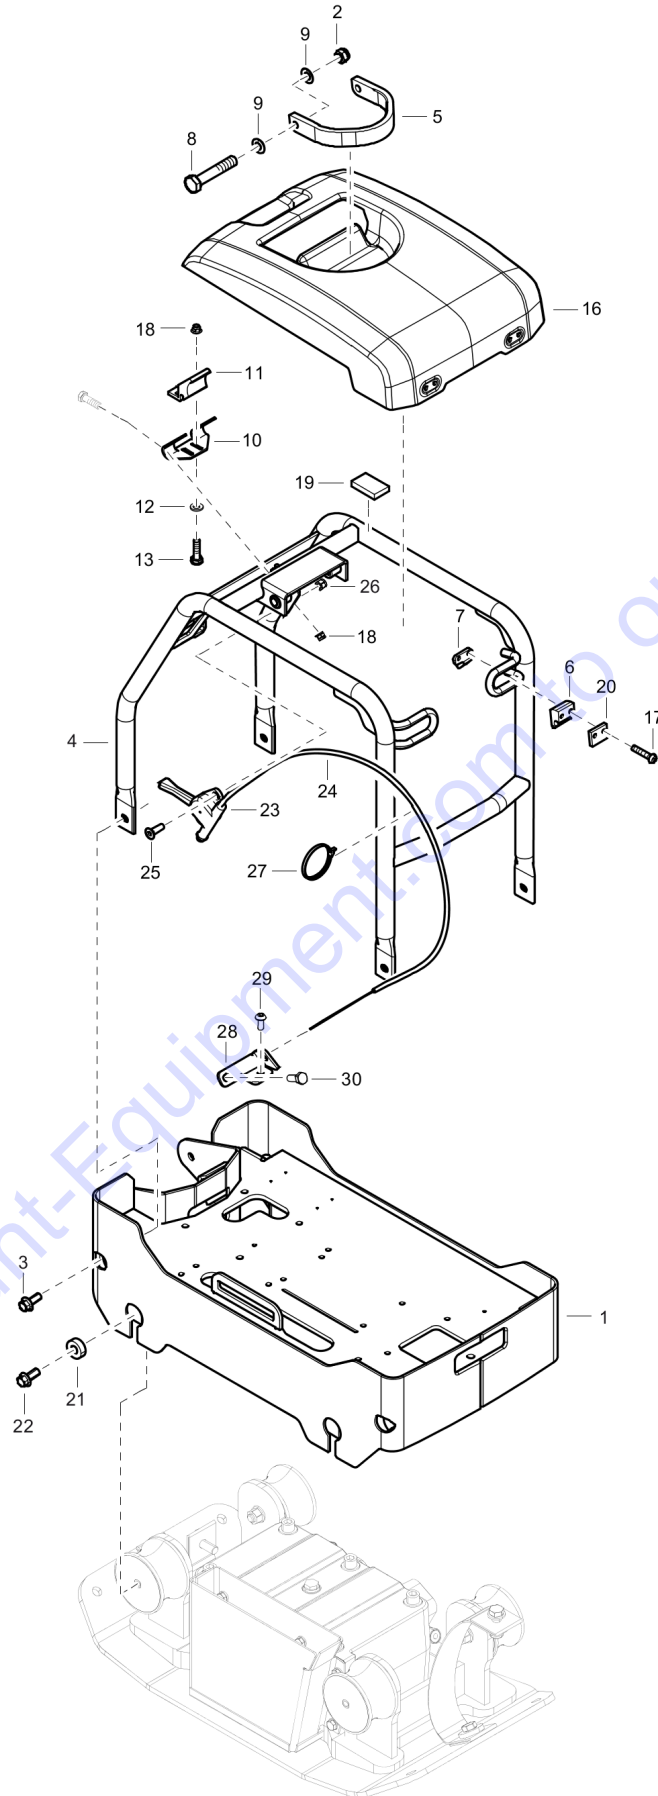

Comments for Page: Forward and reverse piston repair kit

(L)OCAL REMARKS

A | See section "Eccentric element".

Service, repair and wear part kits Transport device kit

Item	Part No.	Name	Qty	L
1	594830501	Transport device kit	1	
-	--	Transport device	1	
-	--	Strap	1	
-	--	Washer, 13 x 36 x 6 mm, 0.51 x 1.42 x 0.24 in. 300 HV	1	
-	--	Screw, M12 x 25 mm 8.8 A3K	1	
-	--	Screw, M8 x 30 mm 8.8	4	
-	--	Wheel shaft	2	
-	--	Washer	4	
-	--	Wheel	2	
-	--	Split pin	2	
-	--	Washer, 8.4 x 22 x 3 mm, 0.33 x 0.87 x 0.12 in. 300 HV	4	
-	--	Nut, M8 A2K	4	

Spare parts list Ground plate and engine plate Honda

Refer to the Parts Online web page for most up-to-date information. The printed information might be outdated.

Item	Part No.	Name	Qty	L
1	595368601	Engine plate	1	
2	595352101	Locknut	2	
3	595216101	Flange screw	4	
4	594186401	Protective frame	1	
5	594150901	Lifting lug	1	
6	594469601	Clip	2	
7	594471501	Stop	2	
8	594119201	Bolt	2	
9	595115401	Washer	4	
10	595115401	Washer	1	
11	595128801	Clip	1	
12	595036501	Plain washer	2	
13	595109801	Hex. head screw	2	
16	594960201	Hood	1	
17	594121101	Screw	4	
18	595112601	Lock nut,M8	6	
19	595523901	Rubber cloth	2	
20	594185201	Distance	2	
21	595368901	Washer, 10.5 x 22 x 4 mm, 0.41 x 0.87 x 0.16 in. 300 HV	4	
22	595216101	Flange screw	4	
23	594478701	Throttle control, complete	1	
24	594758501	Wire	1	
25	595111501	Hexagonal soc contrsrnk screw	2	
26	595352201	Lock nut	2	
27	594126001	Cable tie	2	
28	595176801	Bracket	1	
29	595065801	Screw, M5 x 12 mm 10.9 FZB	1	
30	595465701	Screw, M6x16 mm 8.8 A2K	1	