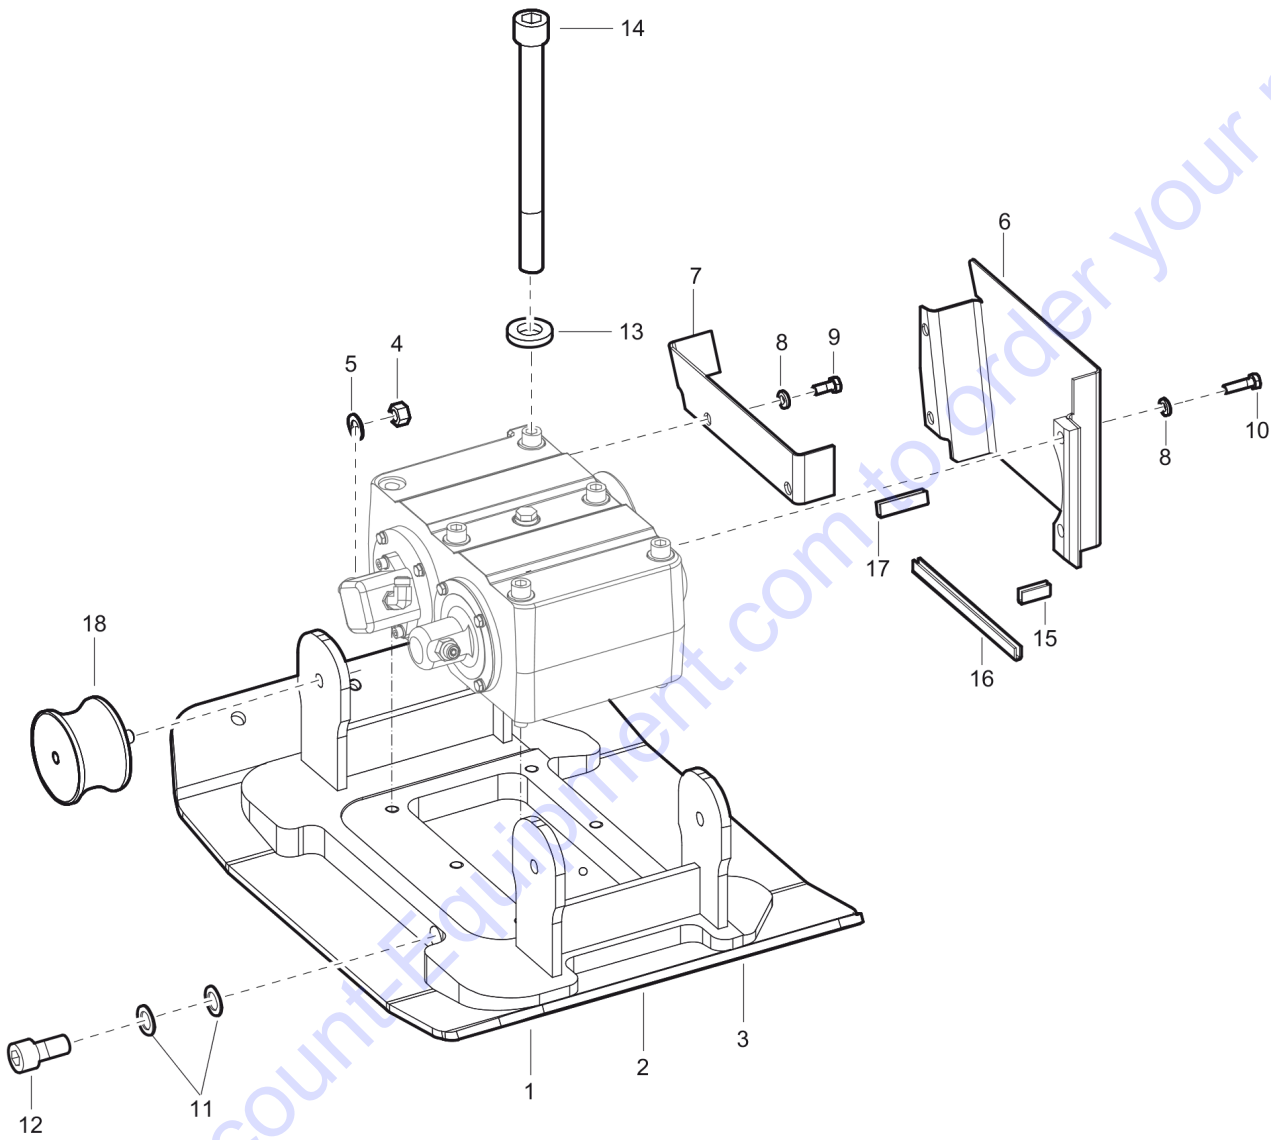

Item	Part No.	Name	Qty	L
1	595368601	Engine plate	1	
2	595352101	Locknut	2	
3	595216101	Flange screw	4	
4	594186401	Protective frame	1	
5	594150901	Lifting lug	1	
6	594469601	Clip	2	
7	594471501	Stop	2	
8	594119201	Bolt	2	
9	595115401	Washer	4	
10	595369001	Bracket	1	
11	595128801	Clip	1	
12	595036501	Plain washer	2	
13	595109801	Hex. head screw	2	
16	594960201	Hood	1	
17	594121101	Screw	4	
18	595112601	Lock nut,M8	6	
19	595523901	Rubber cloth	2	
20	594185201	Distance	2	
21	595368901	Washer, 10.5 x 22 x 4 mm, 0.41 x 0.87 x 0.16 in. 300 HV	4	
22	595216101	Flange screw	4	
23	594176501	Throttle control EPA, complete	1	
24	594758601	Wire	1	
25	595111501	Hexagonal soc contrsrnk screw	2	
26	595352201	Lock nut	2	
27	594126001	Cable tie	2	
28	594481701	Throttle control Non EPA, complete	1	

Refer to the Parts Online web page for most up-to-date information. The printed information might be outdated.

Spare parts list Ground plate and eccentric element installation