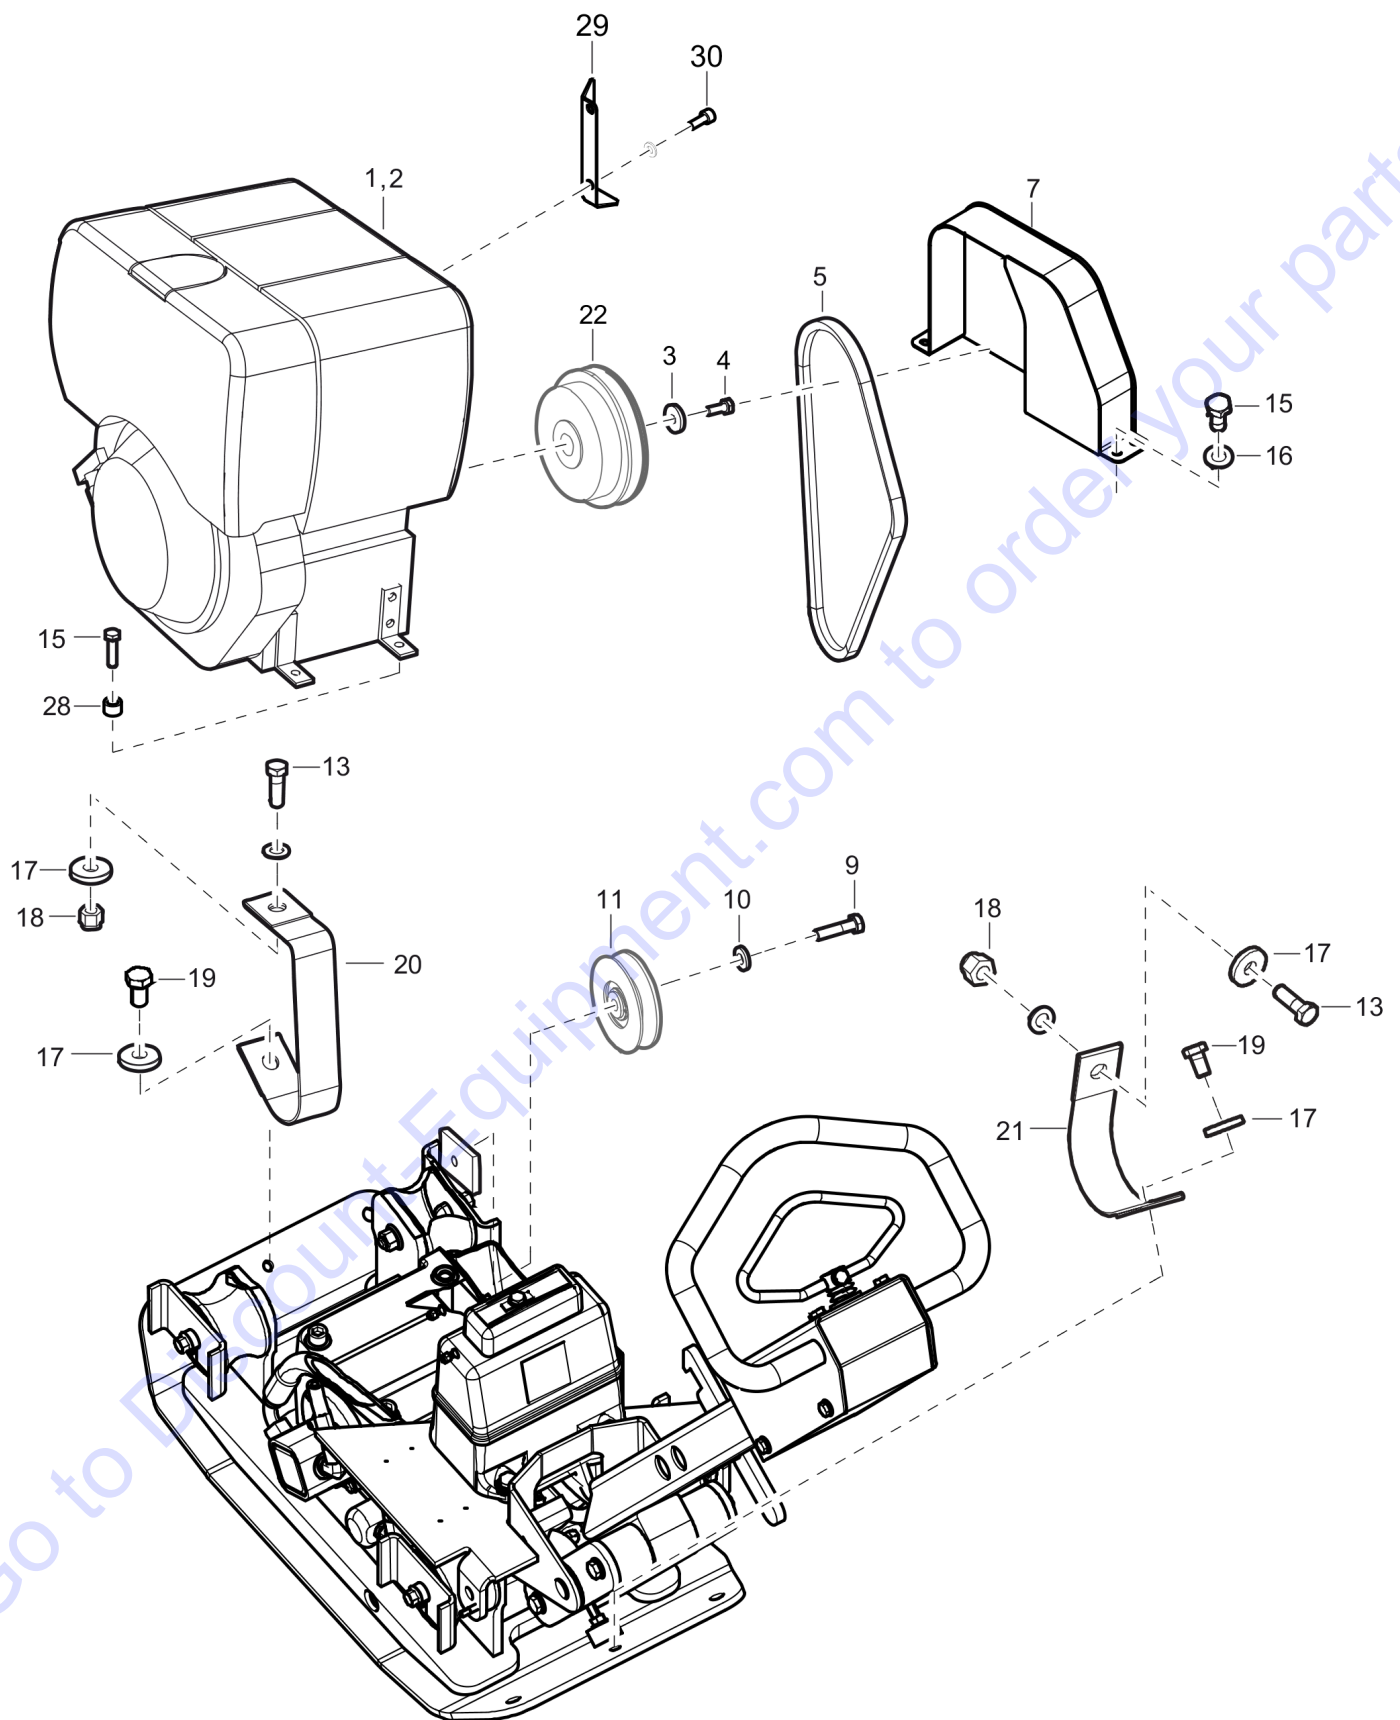

Spare parts list Engine installation, Hatz

Refer to the Parts Online web page for most up-to-date information. The printed information might be outdated.

Item	Part No.	Name	Qty	L
1	594479601	Engine, cpl Hatz 1B20 Non EPA version	1	A
2	595365301	Engine, Hatz 1B20 manual start EPA	1	
3	595112901	Washer, 8.4 x 26 x 4 mm, 0.33 x 1.02 x 0.16 in. 300 HV	1	
4	595033401	Hex. head screw	1	
5	594332701	V-belt	1	
7	595279001	V-belt cover	1	
9	594119001	Hex. head screw	1	
10	595112801	Washer, 10.5 x 22 x 4 mm, 0.41 x 0.87 x 0.16 in. 300 HV	1	
11	594327901	Belt tightener	1	
13	595110301	Hex. head screw	2	
15	595344301	Hex. head screw	4	
16	595036601	Washer DIN125	4	
17	594124001	Washer, 13x36x6 mm, 0.51x1.42x0.24 ". 300HV	4	
18	595112701	Lock nut	2	
19	595345201	Hex. head screw	2	
20	594143001	Strap	2	
21	595124401	Strap	1	
22	594431001	Clutch, cpl	1	
28	594181501	Distance sleeve	4	
29	594827801	Deflector	1	
30	595034201	Screw	1	

Comments for Page: Engine installation, Hatz

(L)OCAL REMARKS

A | EPA (US Environmental Protection Agency). Version for US and Canada market.