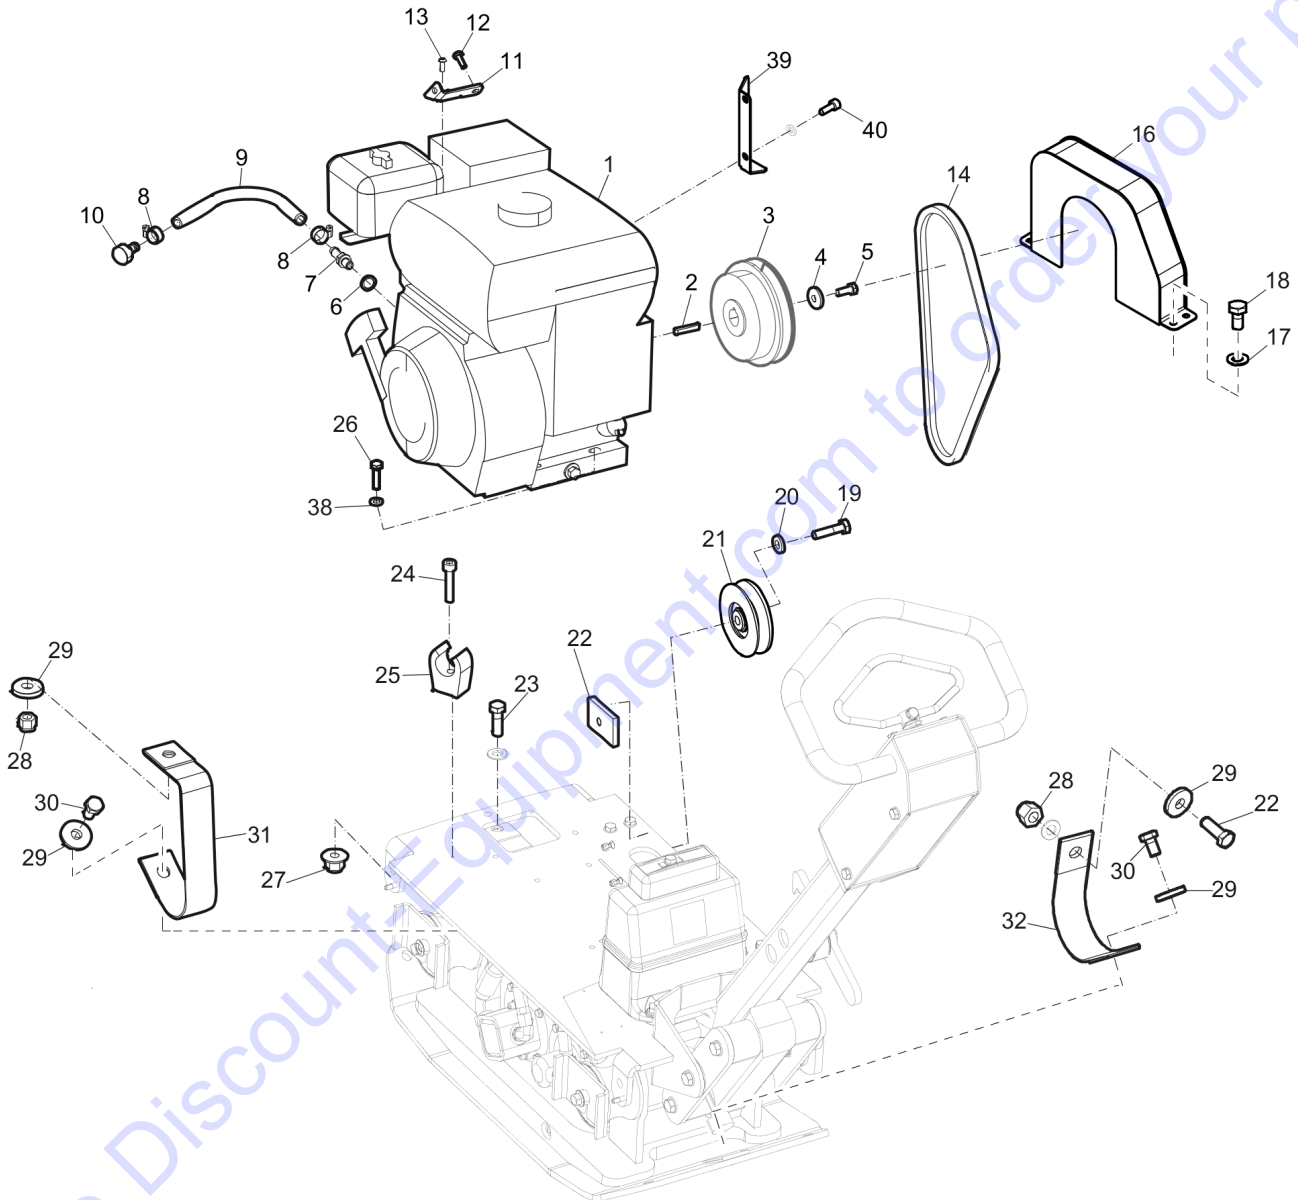

Spare parts list Engine installation, Honda

Refer to the Parts Online web page for most up-to-date information. The printed information might be outdated.

Item	Part No.	Name	Qty	L
1	594329901	Engine, Honda GX160UT2 SXS4 SD	1	A
2	595375101	Key	1	B
3	594485801	Clutch, cpl	1	
4	595068001	Washer, 8.4x26x4 mm 300 HV	1	
5	595055401	Screw, M8x20 mm 8.8 A2K	1	
6	595290301	Washer, 10x14x 1 mm	1	
7	594648201	Hose connection	1	
8	595454601	Hose clamp, 11-18 x 9 mm, 0.43 -0.71 x 0.35 in.	2	
9	594147801	Hose	1	
10	594147301	Plug	1	
11	595176801	Bracket	1	
12	595465701	Screw, M6x16 mm 8.8 A2K	1	
13	595065801	Screw, M5 x 12 mm 10.9 FZB	1	
14	594189301	V-belt	1	
16	595369801	V-belt cover	1	
17	594123401	Washer, 8.4 x 16 x 1.5 mm, 0.33 x 0.63 x 0.06 in. 300 HV	4	
18	595110101	Hex. head screw m8 x 16	4	
19	594119001	Hex. head screw	1	
20	595066501	Steel Plain Washer	1	
21	594327901	Belt tightener	1	
22	594477801	Bracket	1	
23	595110301	Hex. head screw	2	
24	595347601	Screw, M5 x 25 mm	1	
25	594331001	Ryw-clips	1	
26	595344301	Hex. head screw	4	
27	595352401	Nut, M5 A2K	1	
28	595112701	Lock nut	2	
29	594124001	Washer, 13x36x6 mm, 0.51x1.42x0.24 ". 300HV	4	
30	595345201	Hex. head screw	2	
31	594143001	Strap	1	
38	595036601	Washer DIN125	4	
39	594827801	Deflector	1	
40	595034201	Screw		

Comments for Page: Engine installation, Honda

(L)OCAL REMARKS

Refer to the Parts Online web page for most up-to-date information. The printed information might be outdated.