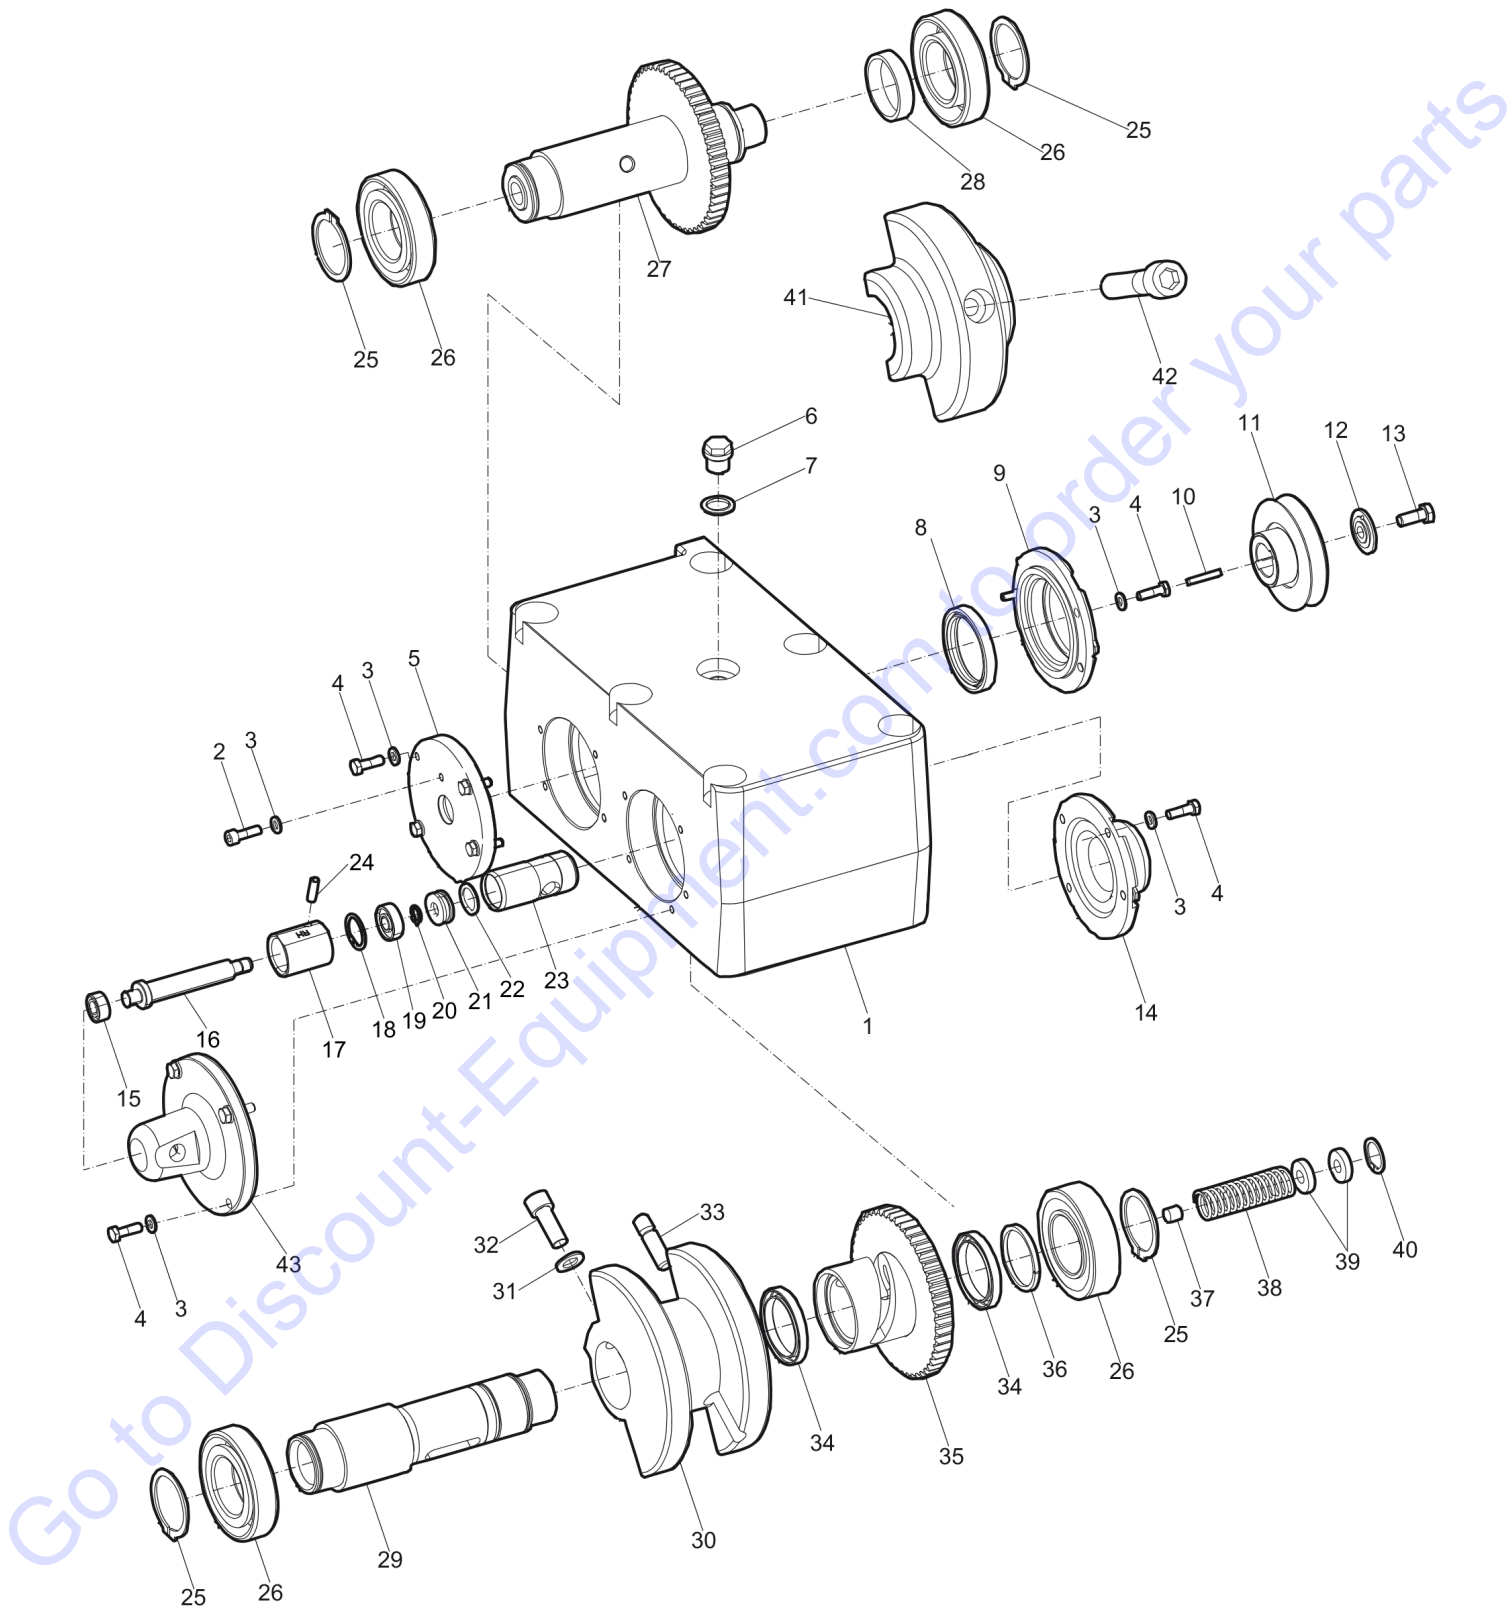

Spare parts list Eccentric element

Refer to the Parts Online web page for most up-to-date information. The printed information might be outdated.

Item	Part No.	Name	Qty	L
1	595176201	Eccentric housing	1	
2	595057801	Screw, M6x20 mm 8.8 A2K	2	
3	595186801	Washer 6,4x12x1,5	18	
4	595055001	Screw, M6x20 mm 8.8 A2K	16	
5	594435901	Cover	1	
6	595048301	Plug, M16	1	
7	595047801	Washer, 16.7x24x1.5 mm Type A M16	1	
8	594547401	Sealing ring	1	
9	594435801	Cover	1	
10	595050801	Feather key	1	
11	594478201	Pulley	1	
12	594326301	Washer	1	
13	595466201	Screw, M10 x 25 mm 8.8 A3K	1	
14	594643701	Cover	1	
15	594332201	Sealing ring	1	
16	594643301	Piston rod	1	
17	594645001	Cap	1	
18	594266401	Retaining ring	1	
19	594647501	Ball bearing	1	
20	594265601	Retaining ring	1	
21	594647601	Thrust ball bearing	1	
22	594647701	Spring washer	1	
23	594643501	Piston	1	
24	595062601	Spring pin	1	
25	595045801	Retaining ring	4	
26	594531101	Roller bearing	4	
27	594437401	Shaft, cpl	1	
28	594325901	Spacer ring	1	
29	594643601	Eccentric shaft	1	
30	594325201	Eccentric	1	
31	595066801	Washer, 13x24x2 mm 300 HV	1	
32	594526201	Screw, M12 x 30mm 10.9GEOMET®	1	A
33	594325801	Pin	1	
34	594550501	Ball bearing	2	
35	594653701	Gear wheel	1	
36	594326001	Spacer	1	
37	594546501	Screw	1	
38	594326901	Spring	1	

Refer to the Parts Online web page for most up-to-date information. The printed information might be outdated.