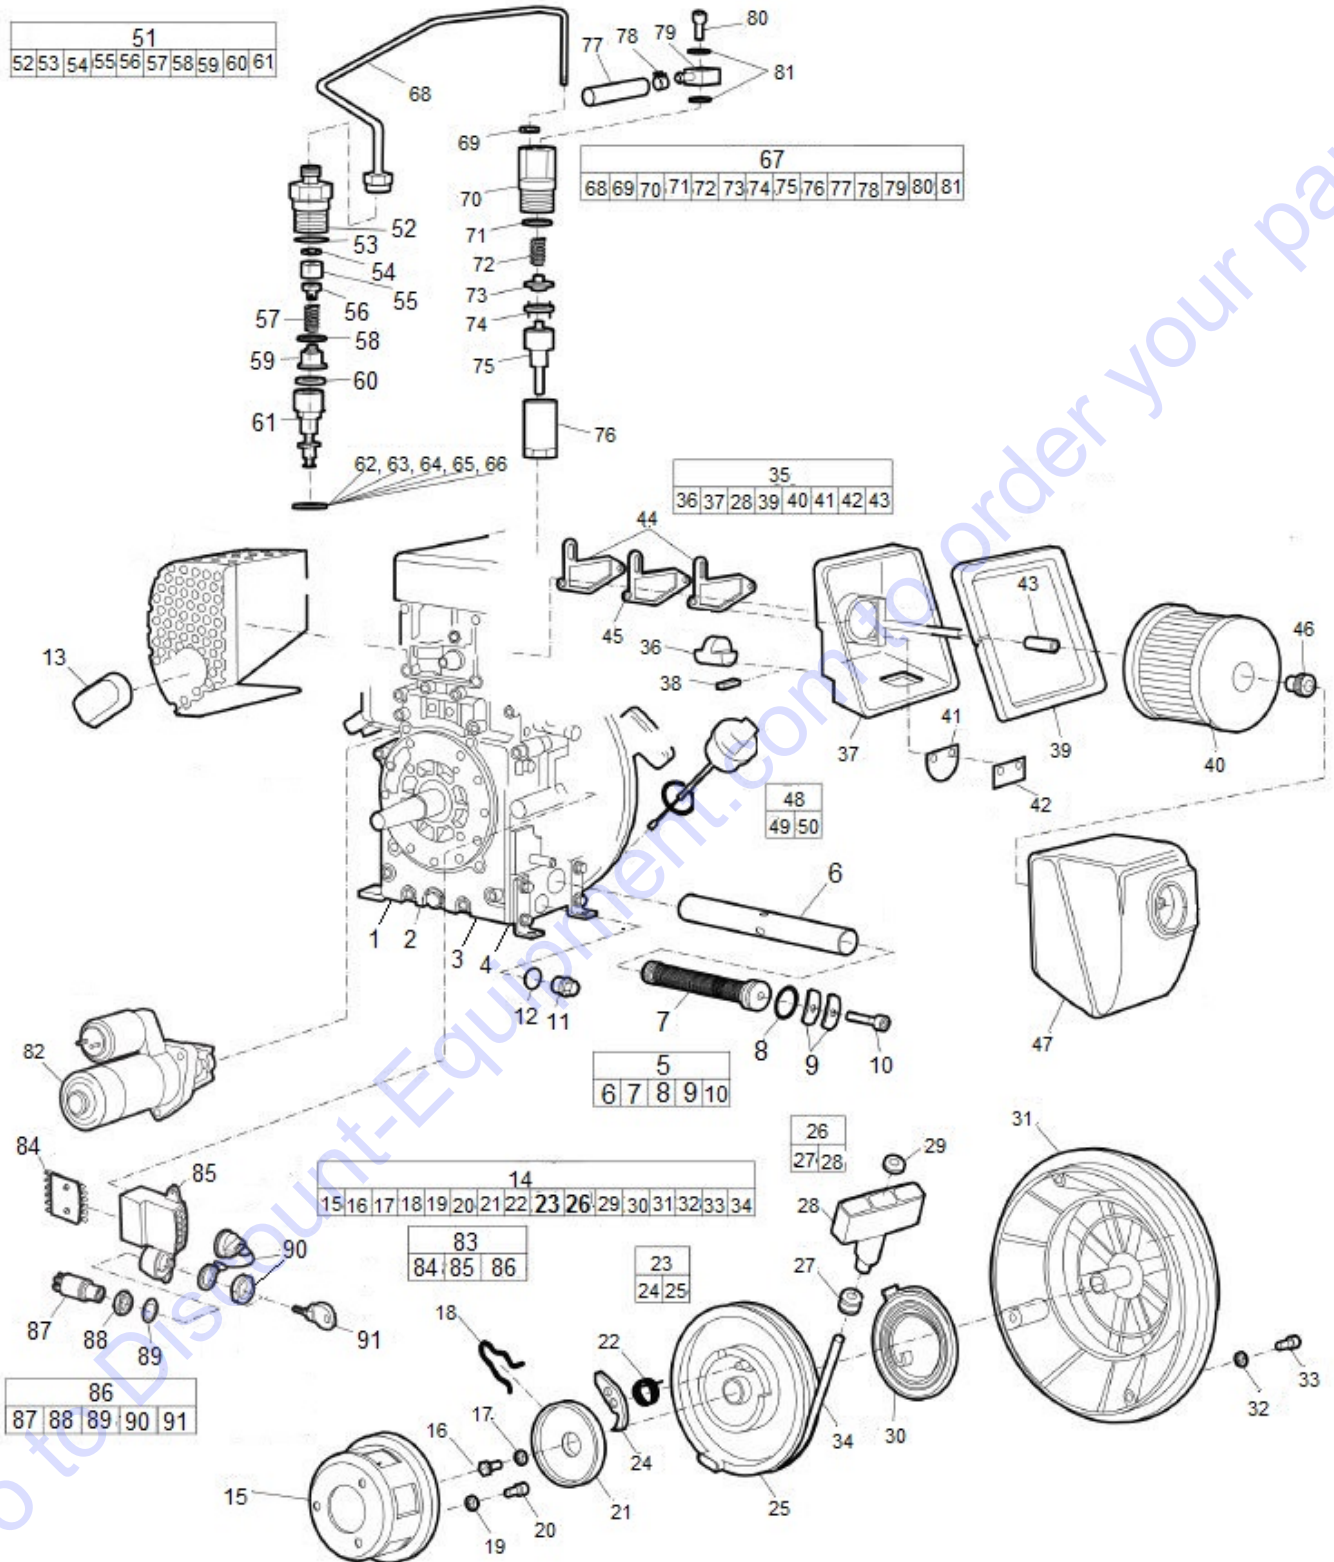

Spare parts list Engine, Hatz 1B20

Refer to the Parts Online web page for most up-to-date information. The printed information might be outdated.

Item	Part No.	Name	Qty	L
1	595365401	Engine, Hatz 1B20 EPA	2	D
2	595365301	Engine, Hatz 1B20 manual start EPA	1	
3	595176501	Engine, cpl Hatz 1B20, electrical started	1	
4	594479601	Engine, cpl Hatz 1B20 Non EPA version	1	
5	594570101	Oil strainer, cpl	1	
6	-	Tube	1	
7	-	Oil strainer	1	
8	-	O-ring	1	
9	-	Washer	1	
10	-	Screw	1	
11	594570201	Plug	1	
12	594513001	Washer	1	
13	594570401	Exhaust pipe	1	
14	594568401	Recoil starter, cpl	1	
15	594569901	Starter pulley	1	
16	-	Screw	1	
17	-	Washer	1	
18	594569201	Spring	1	
19	-	Federring	1	
20	-	Screw	1	
21	595373301	Fricion plate	1	
22	594569701	O-ring	1	
23	594569101	Reel	1	
24	594569601	Ratchet	1	
25	-	Start pulley	1	
26	594568501	Handle, complete	1	
27	594202401	Sleeve	1	
28	-	Handle	1	
29	594202501	Washer, 5.3 mm, 0.21 in.	1	
30	594568601	Spiral spring	1	
31	595373401	Housing	1	
32	-	Washer	4	
33	-	Screw	4	
34	594569001	Starting rope	1	
35	594202701	Air filter housing, complete	1	
36	-	Vent nipple	1	
37	-	Housing	1	
38	-	Sealing strip	1	

Refer to the Parts Online web page for most up-to-date information. The printed information might be outdated.