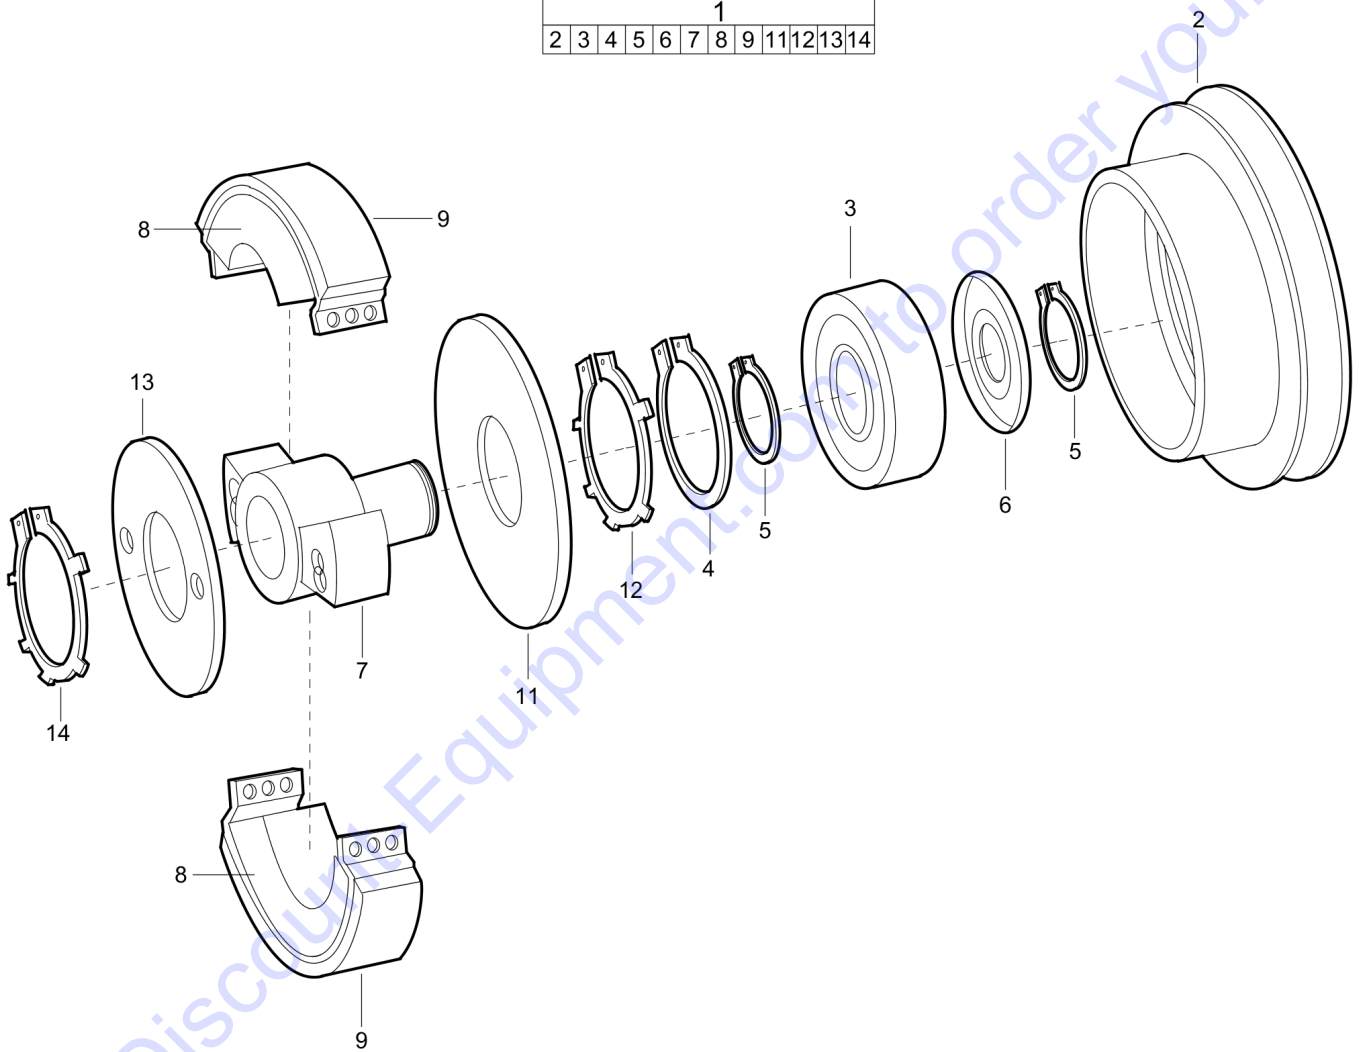

Spare parts list Centrifugal clutch, Hatz

													1	
2	3	4	5	6	7	8	9	11	12	13	14