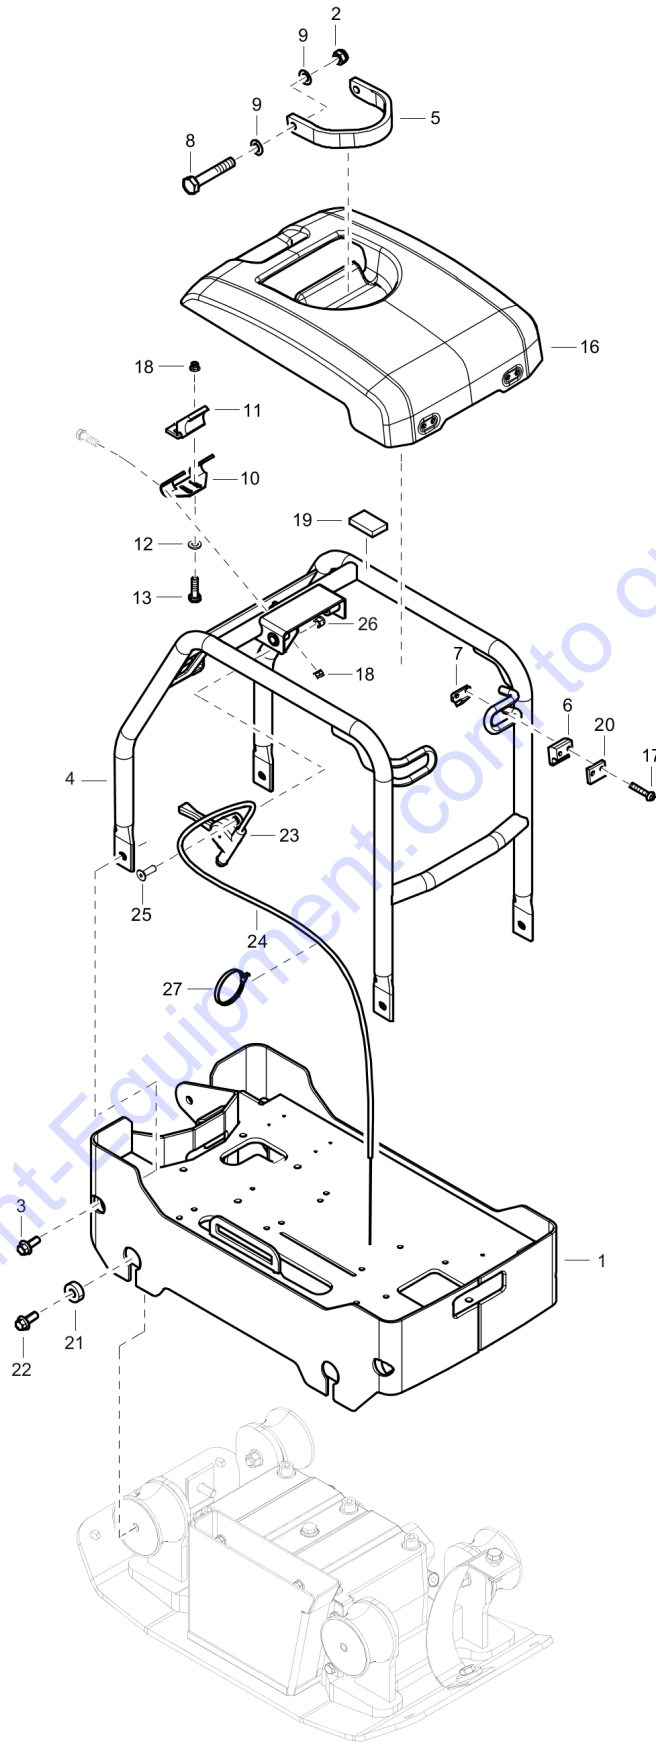

Spare parts list Ground plate and engine plate Honda

Refer to the Parts Online web page for most up-to-date information. The printed information might be outdated.

Item	Part No.	Name	Qty	L
1	595368601	Engine plate	1	
2	595352101	Locknut	2	
3	595216101	Flange screw	4	
4	594186401	Protective frame	1	
5	594150901	Lifting lug	1	
6	594469601	Clip	2	
7	594471501	Stop	2	
8	594119201	Bolt	2	
9	595115401	Washer	4	
10	595115401	Washer	1	
11	595128801	Clip	1	
12	595036501	Plain washer	2	
13	595109801	Hex. head screw	2	
16	594960201	Hood	1	
17	594121101	Screw	4	
18	595112601	Lock nut,M8	6	
19	595523901	Rubber cloth	2	
20	594185201	Distance	2	
21	595368901	Washer, 10.5 x 22 x 4 mm, 0.41 x 0.87 x 0.16 in. 300 HV	4	
22	595216101	Flange screw	4	
23	594478701	Throttle control, complete	1	
24	594758501	Wire	1	
25	595111501	Hexagonal soc contrsrnk screw	2	
26	595352201	Lock nut	2	
27	594126001	Cable tie	2	
28	595176801	Bracket	1	
29	595065801	Screw, M5 x 12 mm 10.9 FZB	1	
30	595465701	Screw, M6x16 mm 8.8 A2K	1	

Refer to the Parts Online web page for most up-to-date information. The printed information might be outdated.

Spare parts list Ground plate and engine plate Hatz

Item	Part No.	Name	Qty	L
1	595368601	Engine plate	1	
2	595352101	Locknut	2	
3	595216101	Flange screw	4	
4	594186401	Protective frame	1	
5	594150901	Lifting lug	1	
6	594469601	Clip	2	
7	594471501	Stop	2	
8	594119201	Bolt	2	
9	595115401	Washer	4	
10	595369001	Bracket	1	
11	595128801	Clip	1	
12	595036501	Plain washer	2	
13	595109801	Hex. head screw	2	
16	594960201	Hood	1	
17	594121101	Screw	4	
18	595112601	Lock nut,M8	6	
19	595523901	Rubber cloth	2	
20	594185201	Distance	2	
21	595368901	Washer, 10.5 x 22 x 4 mm, 0.41 x 0.87 x 0.16 in. 300 HV	4	
22	595216101	Flange screw	4	
23	594176501	Throttle control EPA, complete	1	
24	594758601	Wire	1	
25	595111501	Hexagonal soc contrsrnk screw	2	
26	595352201	Lock nut	2	
27	594126001	Cable tie	2	
28	594481701	Throttle control Non EPA, complete	1	