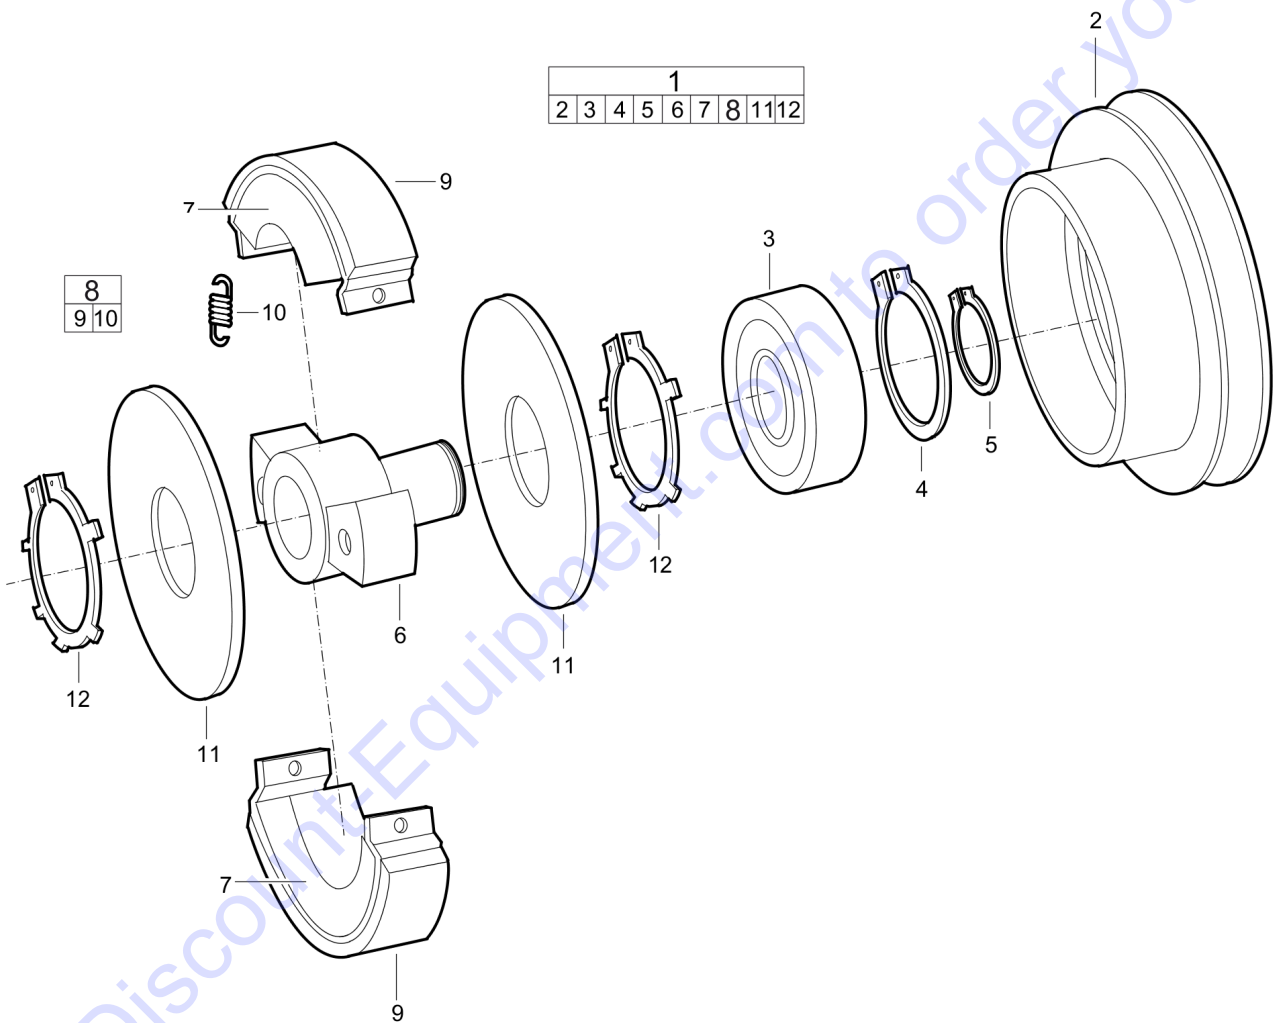

Spare parts list Centrifugal clutch, Honda

Item	Part No.	Name	Qty	L
1	594485801	Clutch, cpl	1	
2	594609901	V-belt pulley	1	
3	595470301	Bearing	1	
4	595470401	Retaining ring	1	
5	595470501	Retaining ring	1	
6	594584001	Hub	1	
7	594301401	Weight	2	
8	594606601	Clutch lining kit	1	
9	---	Clutch lining	2	
10	---	Spring	2	
11	594312301	Cover	2	
12	594311901	Retaining ring	2	

Refer to the Parts Online web page for most up-to-date information. The printed information might be outdated.