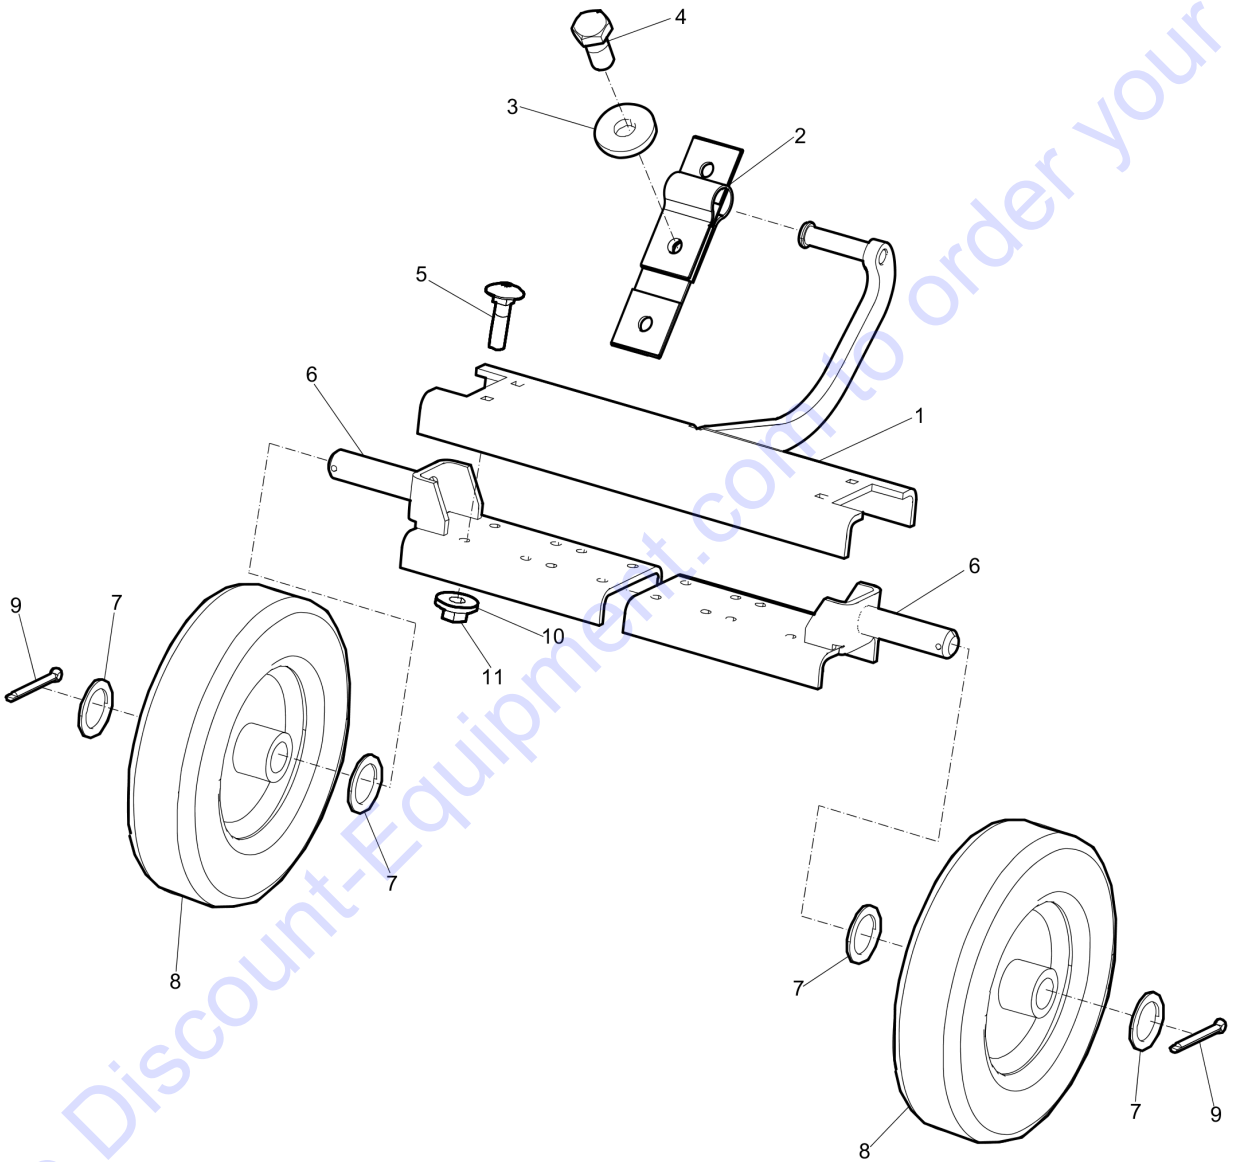

Go to Discount-Equipment.com to order your parts

Spare parts list Belt tightener

Item	Part No.	Name	Qty	L
1	594327901	Belt tightener	1	
2	594328101	Shaft	1	
3	595045001	deep groove ball bearing	1	
4	594124701	Circlip	1	
5	595144901	Bore Circlip	1	
6	594328001	V-belt pulley	1	
7	594119001	Hex. head screw	1	
8	595066501	Steel Plain Washer	1	

Go to Discount-Equipment.com to order your parts

Spare parts list Centrifugal clutch, Hatz

													1	
2	3	4	5	6	7	8	9	11	12	13	14			

Item	Part No.	Name	Qty	L
1	594431001	Clutch, cpl	1	
2	594572201	V-belt pulley	1	
3	594584301	Ball bearing	1	
4	594584401	Retaining ring	1	
5	594584501	Snap ring	2	
6	595143301	Nilos ring	1	
7	594572301	Hub	1	
8	594147701	Clutch weight	2	
9	595192801	Clutch lining	2	
11	594313101	Cover	1	
12	594308801	Retaining ring	1	
13	594312301	Cover	1	
14	594311901	Retaining ring	1	

Refer to the Parts Online web page for most up-to-date information. The printed information might be outdated.

Spare parts list Centrifugal clutch, Honda

Item	Part No.	Name	Qty	L
1	594485801	Clutch, cpl	1	
2	594609901	V-belt pulley	1	
3	595470301	Bearing	1	
4	595470401	Retaining ring	1	
5	595470501	Retaining ring	1	
6	594584001	Hub	1	
7	594301401	Weight	2	
8	594606601	Clutch lining kit	1	
9	---	Clutch lining	2	
10	---	Spring	2	
11	594312301	Cover	2	
12	594311901	Retaining ring	2	

Refer to the Parts Online web page for most up-to-date information. The printed information might be outdated.

Spare parts list Transport device

Item	Part No.	Name	Qty	L
1	594486401	Transport device	1	
2	595124401	Strap	1	
3	-	Washer, 13 x 36 x 6 mm, 0.51 x 1.42 x 0.24 in. 300 HV	1	
4	-	Screw, M12 x 25 mm 8.8 A3K	1	
5	-	Screw, M8 x 30 mm 8.8	4	
6	594486601	Wheel bracket	2	
7	594316201	Washer	4	
8	594455801	Wheel	2	
9	595343501	Cotter pin	2	
10	-	Washer, 8.4 x 22 x 3 mm, 0.33 x 0.87 x 0.12 in. 300 HV	4	
11	-	Nut, M8 A2K	4	