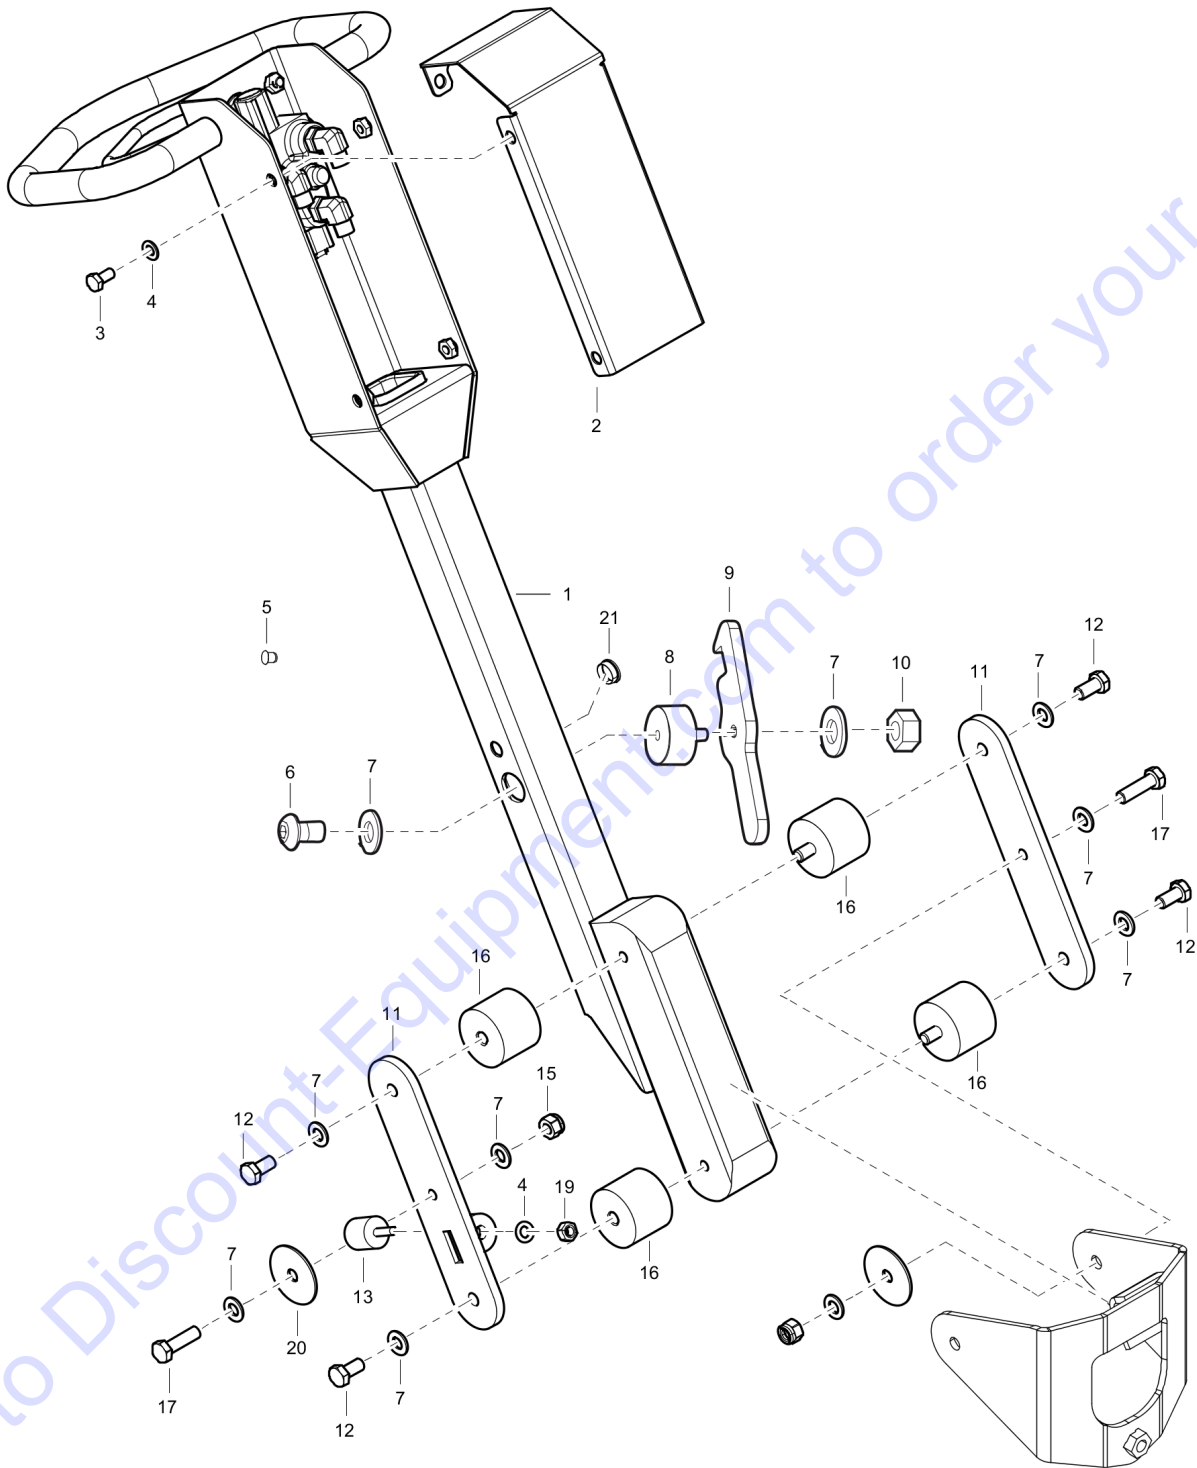

Spare parts list Handle Assembly

Refer to the Parts Online web page for most up-to-date information. The printed information might be outdated.

Item	Part No.	Name	Qty	L
1	595369301	Handle	1	
2	595369501	Cover	1	
3	595110101	Hex. head screw m8 x 16	4	
4	595036601	Washer DIN125	9	
5	595189001	Protective plug	2	
6	594747001	Screw	1	
7	594747401	Washer	10	
8	594462701	Shock absorber	1	
9	594451501	Hook	1	
10	595029401	Nut hexagon	1	
11	595464601	Bracket	2	
12	594118401	Screw cap	4	
13	594524501	Shock absorber	2	
15	594123101	Locknut	2	
16	594524401	Shock absorber	4	
17	594118601	Screw hexagon	2	
19	595035701	Nut DIN934	1	
20	594524601	Plastic washer	2	
21	-	Plug	1