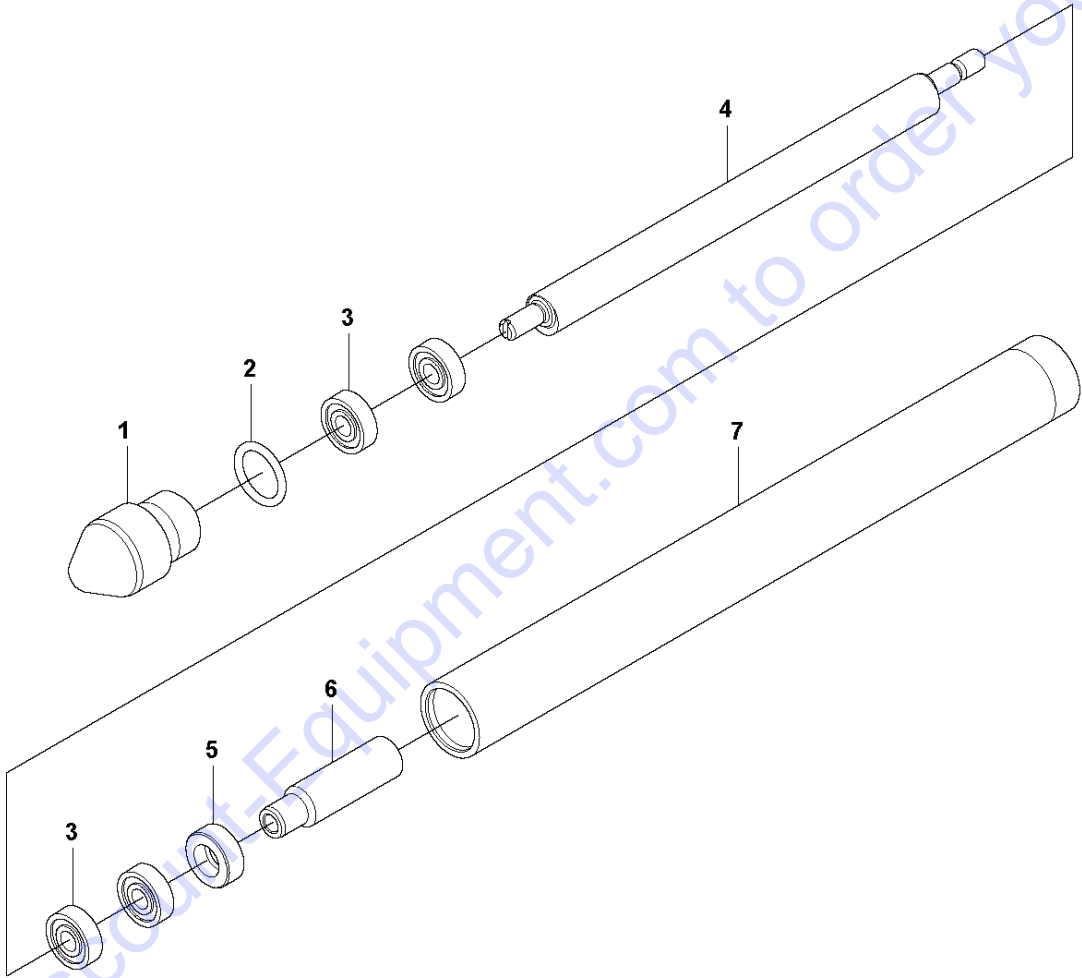

**A** AT 29  
PRODUCT COMPLETE

Go to [DiscountEquipment.com](http://DiscountEquipment.com) to order your parts

Ref	Part No	Description	Remark	QTY KIT
1	594 50 47-01	CAP		1
2	595 04 64-01	O-RING	19.2x3 NBR 70 Shore	1
3	594 52 93-01	BEARING	608 ZTN9 C4 HT22	4
4	594 50 49-01	EXCENTER		1
5	594 26 92-01	SEALING	12x22x8 B2 DIN3760	1
6	594 50 45-01	CAP		1
7	594 50 48-01	TUBE		1