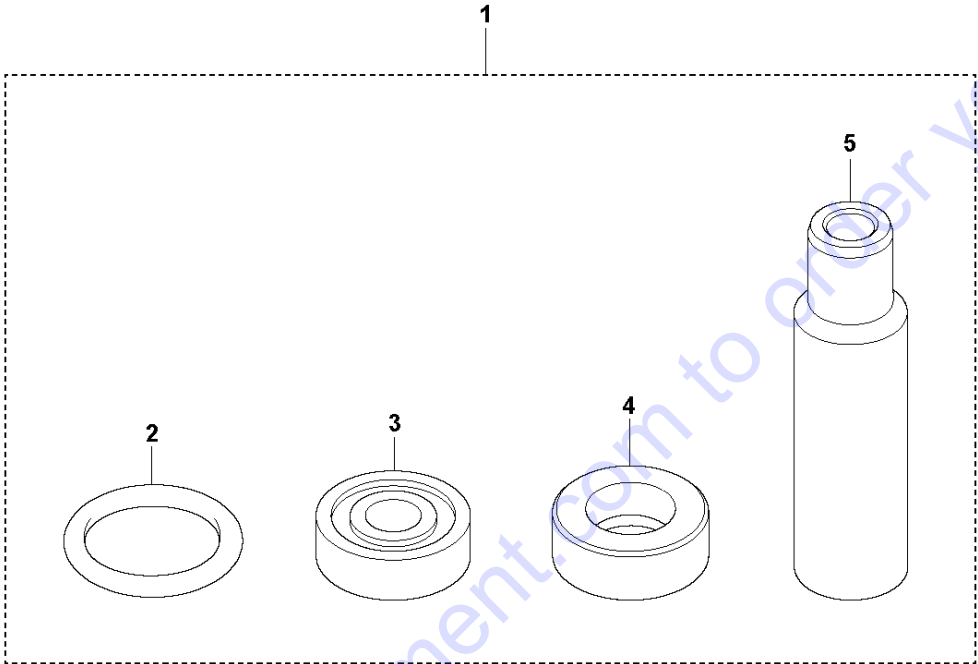

B AT 29
SERVICE KIT

Go to Discount-Equipment.com to order your parts

Ref	Part No	Description	Remark	QTY KIT	
1	594 29 28-01	BEARING KIT		1	
2	595 04 64-01	O-RING	19.2x3 NBR 70 Shore	1	1
3	594 52 93-01	BEARING	608 ZTN9 C4 HT22	4	1
4	594 26 92-01	SEALING	12x22x8 B2 DIN3760	1	1
5	594 50 45-01	CAP		1	1

Go to Discount-Equipment.com to order your parts