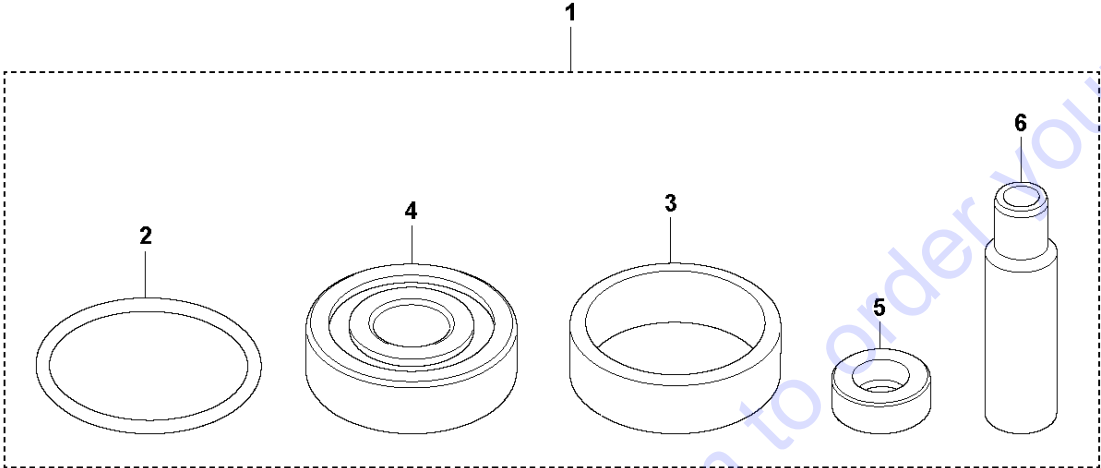

B AT 59
SERVICE KIT

SERVICE KIT

AT 59, 967859604, 2019-08

Ref	Part No	Description	Remark	QTY KIT	
1	594 79 53-01	BEARING		1	
2	594 26 70-01	O-RING	44.2x3 NBR 70 Shore	2	1
3	594 37 14-01	SLEEVE		2	1
4	594 37 13-01	ROLLER BEARING	NJ 303 ECP C3	2	1
5	594 26 92-01	SEALING	12x22x8 B2 DIN3760	1	1
6	594 50 45-01	CAP		1	1

Go to Discount-Equipment.com to order your parts