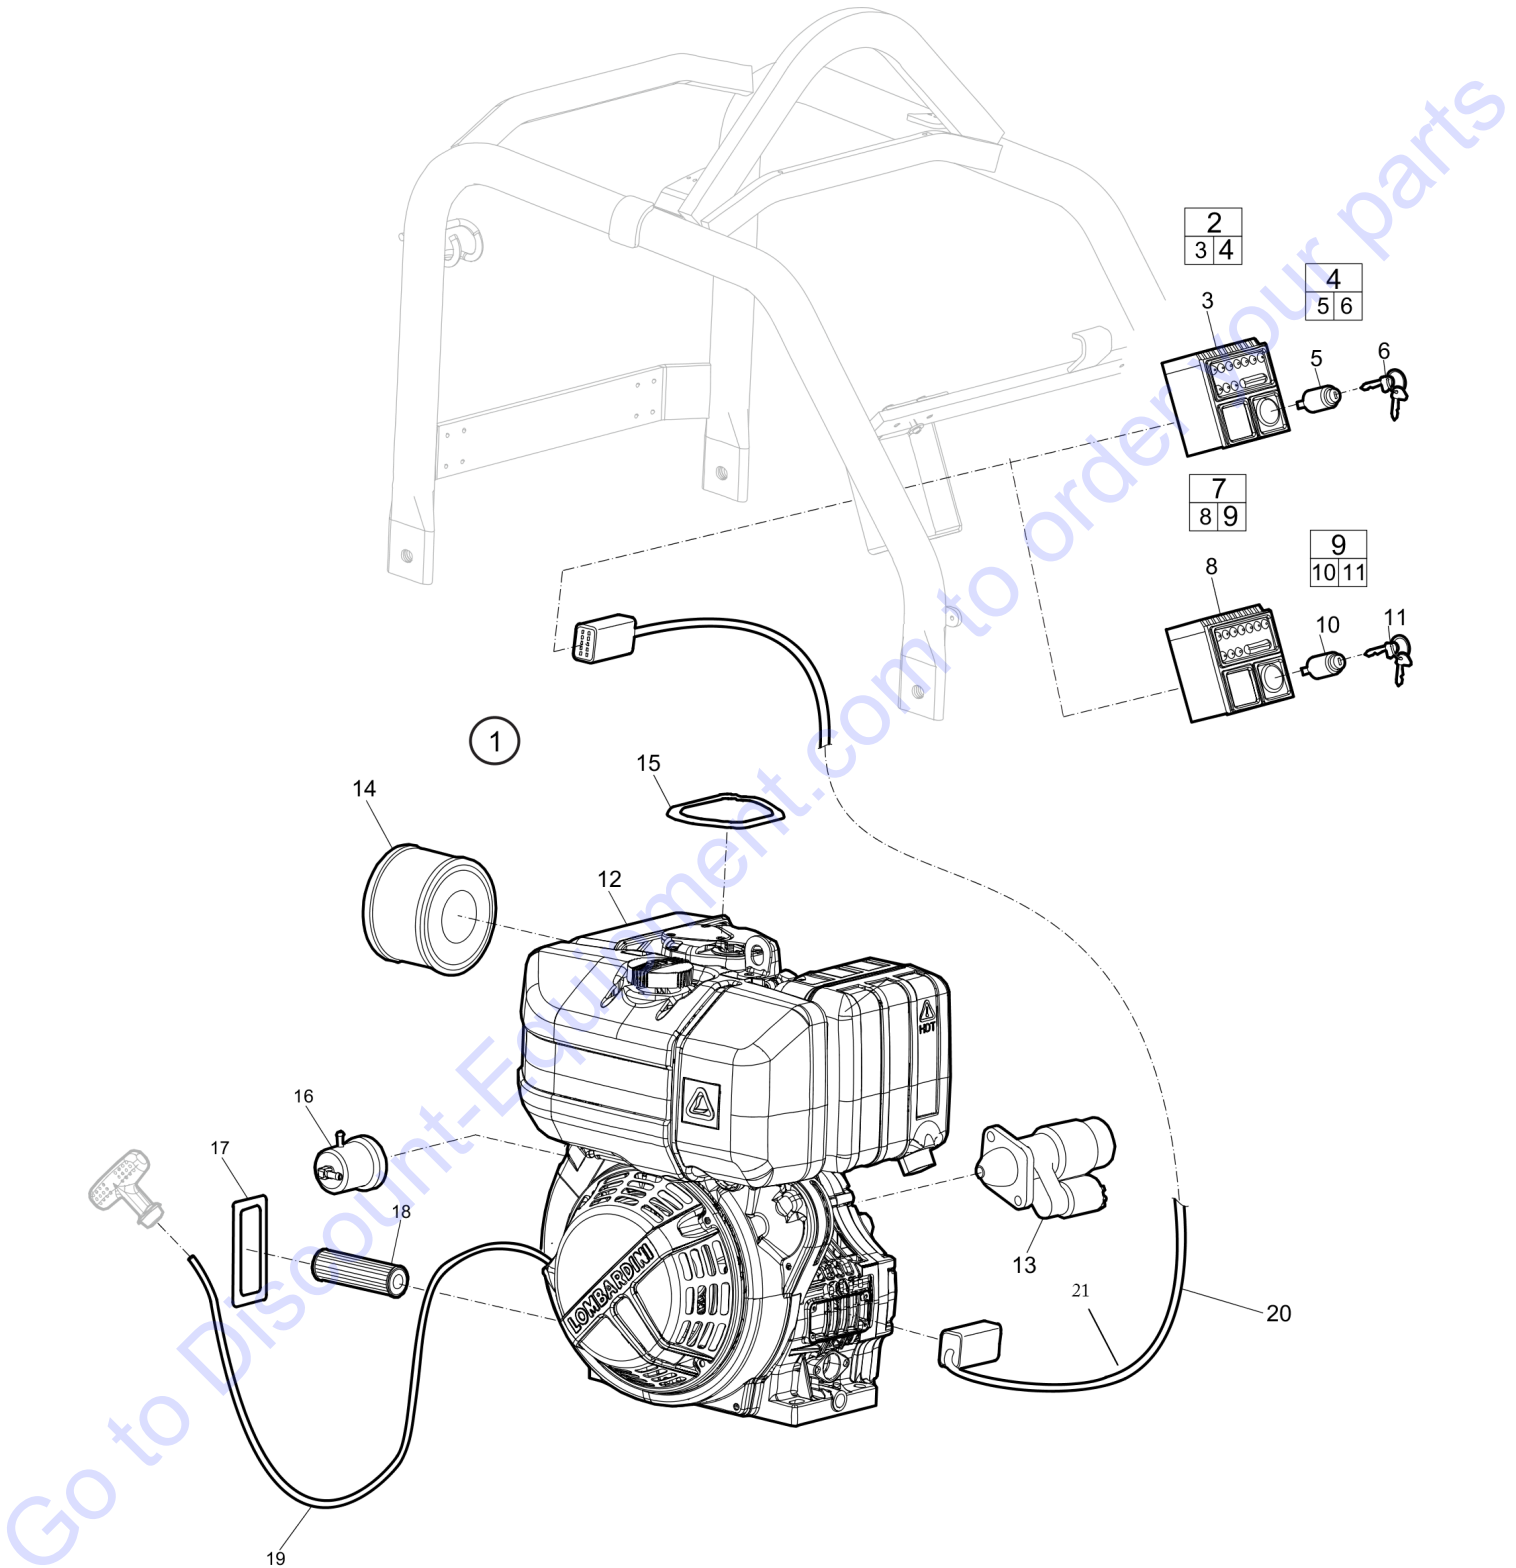

Spare parts list Engine, Lombardini 15 LD440, EPA version

Refer to the Parts Online web page for most up-to-date information. The printed information might be outdated.

Item	Part No.	Name	Qty	L
1	594492301	Engine, complete Lombardini 15LD440	1	A, D
2	594211801	Start box, complete	1	A
3	-	Startbox	1	
4	594202001	Igniton switch, complete	1	
5	-	Ignition switch	1	B
6	-	Key	1	B
7	594214001	Start box, complete	1	C
8	-	Startbox	1	
9	594191401	Igniton switch, complete	1	
10	-	Igniton witch	1	B
11	-	Key	1	B
12	-	Engine	1	
13	594197801	Starter motor	1	
14	594197401	Air filter complete	1	
15	594197701	Gasket cover	1	
16	594197301	Fuel filter cartridge	1	
17		Gasket	1	
18	594197501	Oil filter internal	1	
19	-	Rope	1	
20	594176301	Wire harness	1	A
21	595132501	Wiring harnesss	1	C

Comments for Page: Engine, Lombardini 15 LD440, EPA version

A|| Old version, valid up to s/n: BGF041732

B|| Not sold seperatly

C|| New version, valid from s/n: BGF041733

D|| Only for US-market