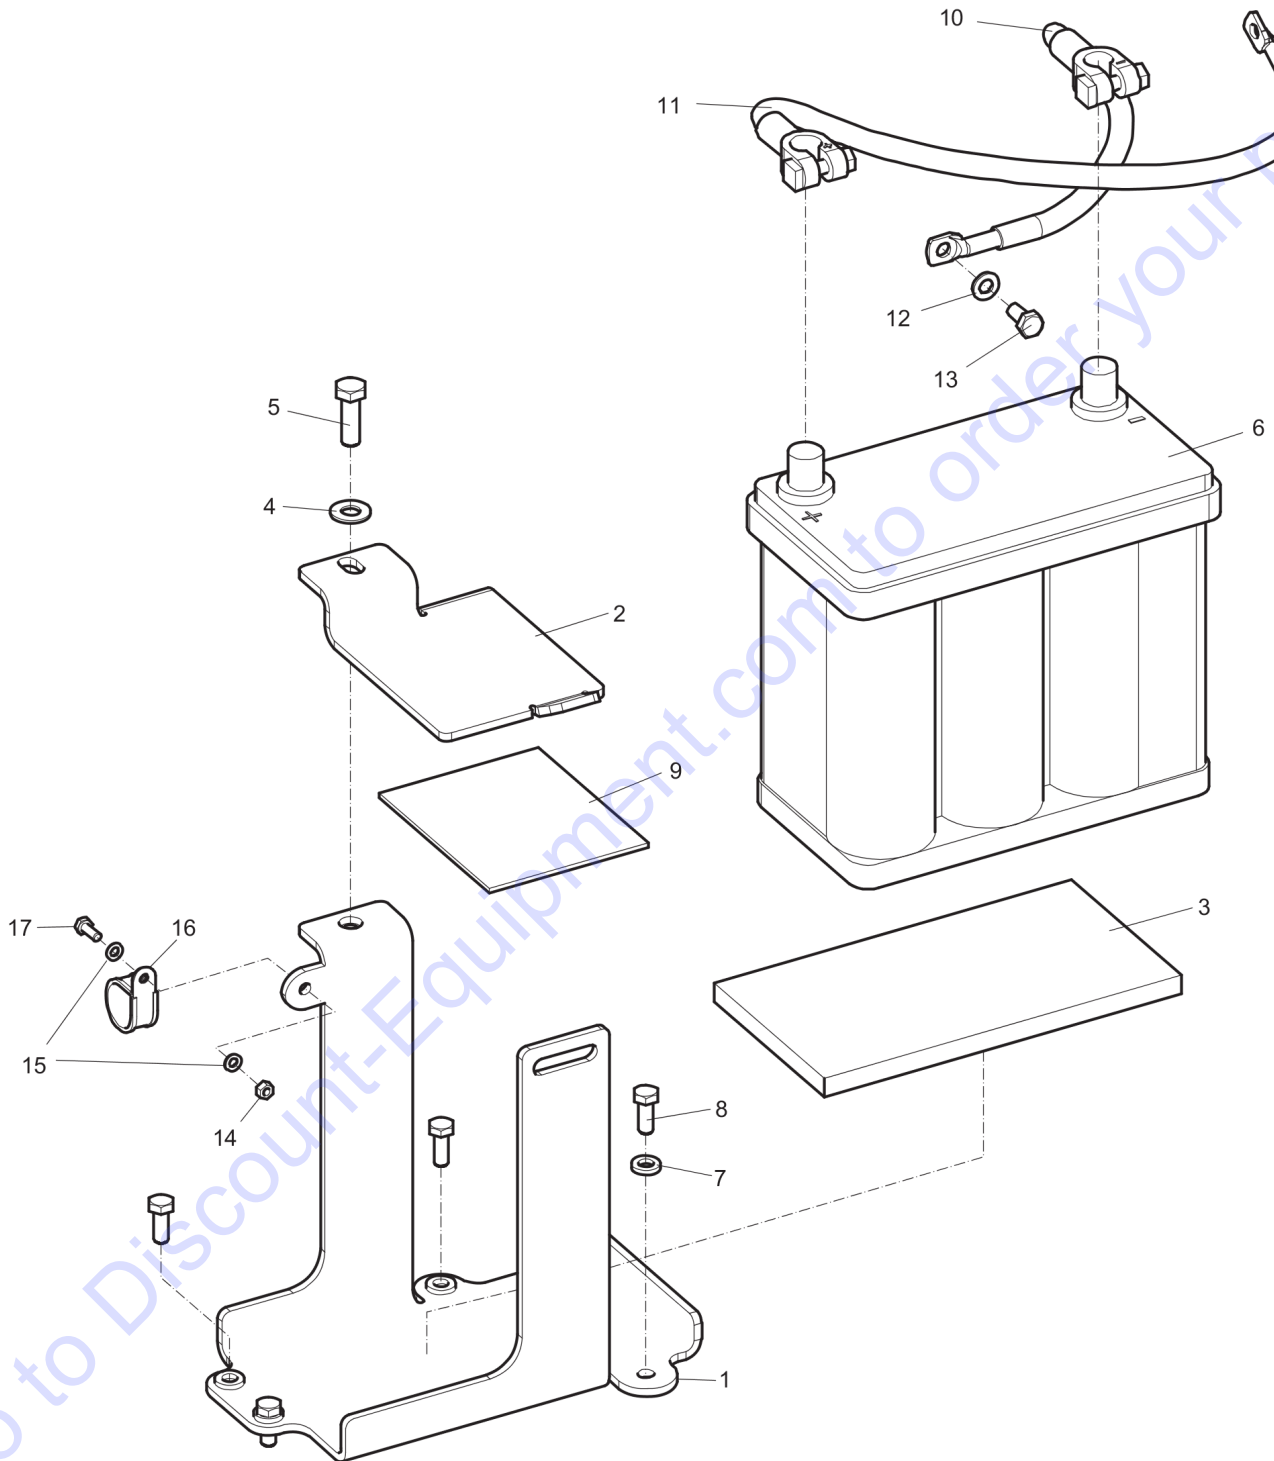

Spare parts list Battery installation

Refer to the Parts Online web page for most up-to-date information. The printed information might be outdated.

Item	Part No.	Name	Qty	L
1	594489301	Holder	1	
2	594489201	Bracket	1	
3	594489001	Insulation	1	
4	-	Washer, 10.5 x 22 x 2 mm, 0.41 x 0.87 x 0.08 in. 300 HV	1	
5	-	Screw, M10 x 30 mm 8.8 A3K	1	
6	594433501	Battery	1	
7	-	Washer, 8.4 x 16 x 3 mm, 0.33 x 0.63 x 0.12 in. 300 HV	4	
8	-	Screw, M8 x 20 mm 8.8 A2K	4	
9	594489401	Rubber cloth	1	
10	595184901	Battery cable	1	A
11	594837001	Battery cable	1	B
12	-	Washer, 8.4 x 16 x 1.5 mm, 0.33 x 0.63 x 0.06 in. 300 HV	1	
13	-	Screw, M8 x 16 mm 8.8 A2K	1	
14	-	Nut, M8 A2K	1	
15	-	Washer, 6.4 x 12 x 1.5 mm, 0.25 x 0.47 x 0.06 in. 300 HV	2	
16	595469601	Pipe clamp	1	
17	-	Screw, M6 x 16 mm 8.8 A2K	1	

Comments for Page: Battery installation

(L)OCAL REMARKS

A | Connected to negative terminal of battery

B | Connected to positive terminal of battery