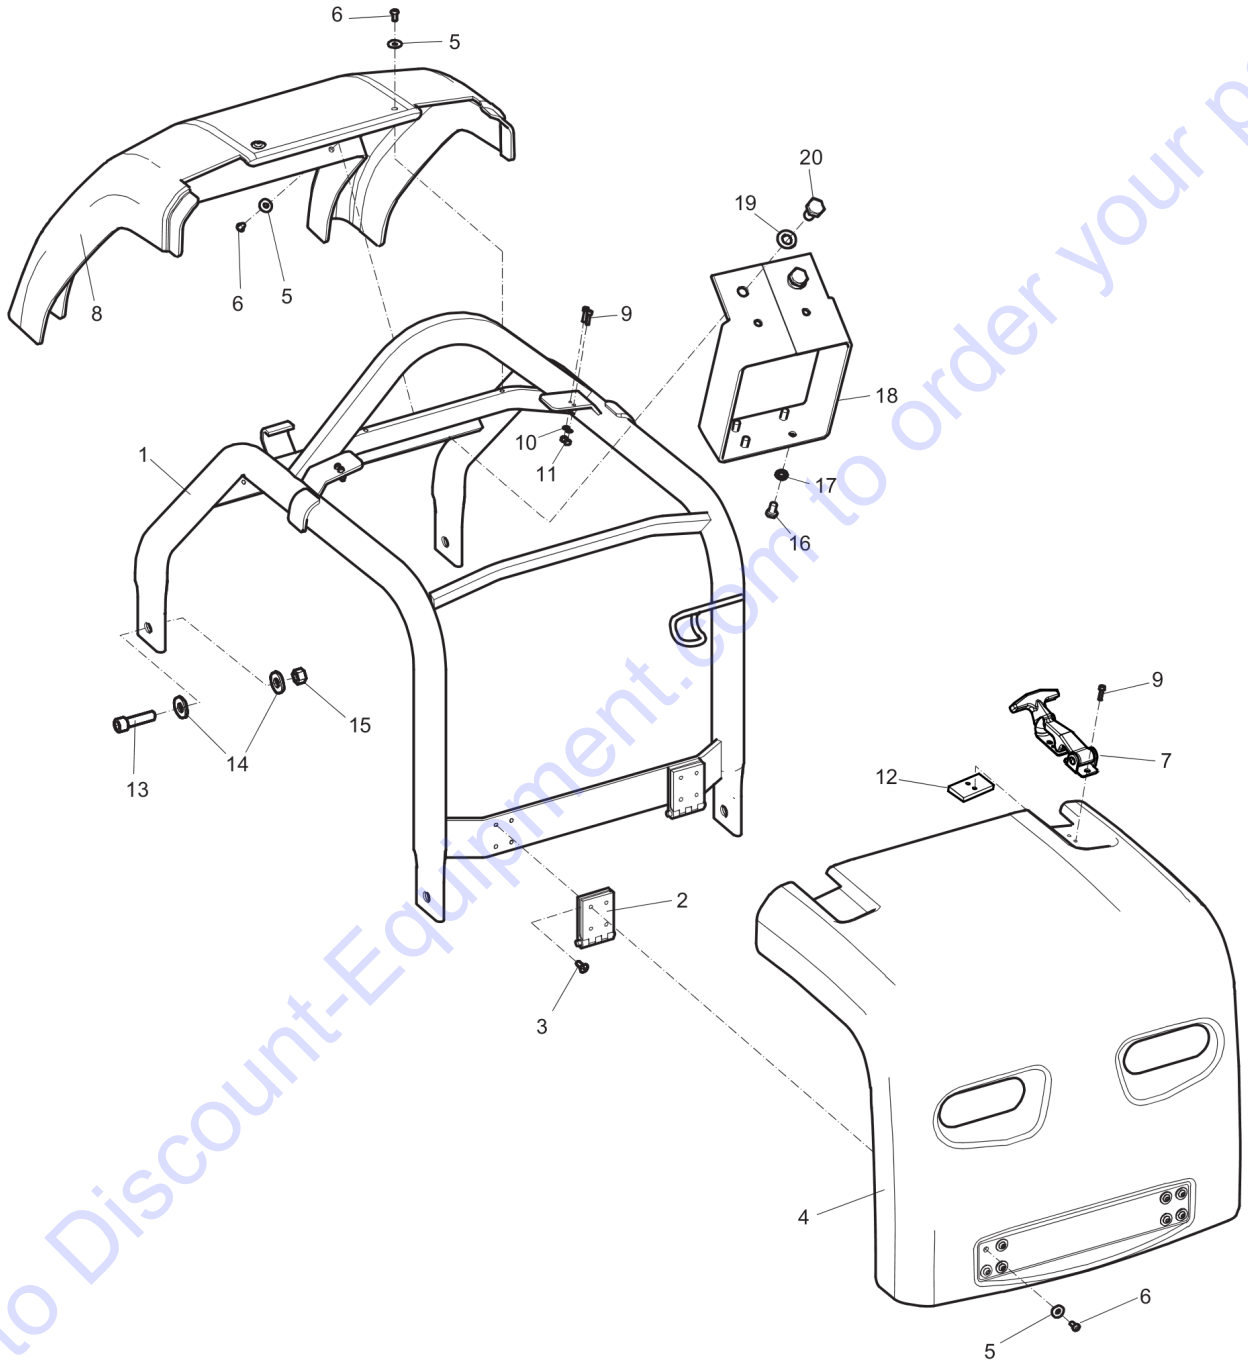

Spare parts list Frame and hoods

Refer to the Parts Online web page for most up-to-date information. The printed information might be outdated.

Item	Part No.	Name	Qty	L
1	594142601	Protective frame	1	
2	594446801	Hinge	2	
3	-	Screw, M6 x 16 mm A2-70	8	
4	594957801	Front hood	1	
5	-	Washer, 6 x 18 x 2 mm, 0.24 x 0.71 x 0.08 in. 300 HV	12	
6	-	Screw, M8 x 50 mm 12.9 UNBRAKO® U-130	12	
7	594192001	Latch	2	
8	594957901	Rear cover	1	
9	-	Screw, M4 x 16 mm 8.8 A2K	8	
10	-	Washer, 0.17 x 0.31 x 0.8 mm, 0.47 x 0.87 x 0.03 in. 300 HV	4	
11	-	Nut, M4 ISO7040	4	
12	594191601	Lock plate	2	
13	594838401	Screw, M12 x 45 mm 12.9 GEOMET®	1	
14	-	Washer, 13 x 30 x 4 mm, 0.51 x 1.18 x 0.16 in. 300 HV	8	
15	-	Nut, M12	4	
16	-	Screw, M5 x 10 mm 8.8 A2K	4	
17	-	Washer, 5.3 x 10 x 1 mm, 0.21 x 0.39 x 0.04 in. 300 HV	4	
18	594490901	Bracket	1	
19	-	Washer, 8.4 x 16 x 1.5 mm, 0.33 x 0.63 x 0.06 in. 300 HV	2	
20	-	Screw, M8 x 16 mm 8.8 A2K	2