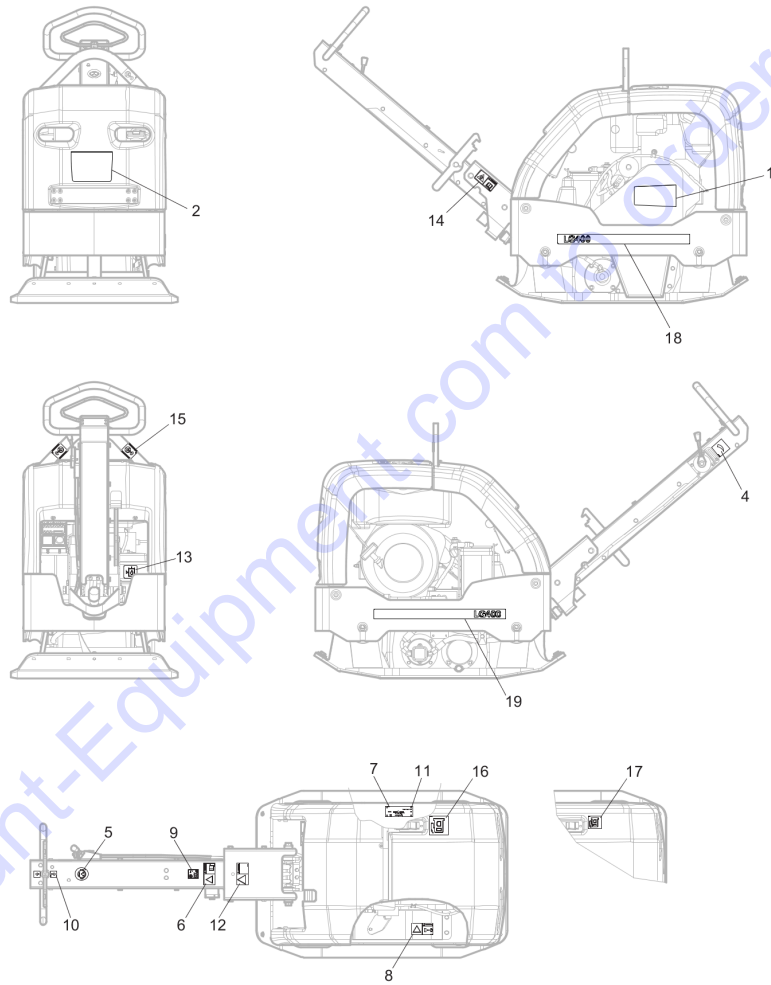

Spare parts list Labels

Item	Part No.	Name	Qty	L
1	595375401	Product label	1	A
2	595375301	Product label	1	B
4	594353901	Label, engine speed	1	D
5	594337101	Label, use ear protectors	1	E
6	594535301	Safety label, read instruction manual	1	F
7	-	Data plate (Not available separately)	1	
8	595065701	Safety label, rotating V-belts	1	G
9	594515901	Noise level label	1	
10	594353801	Label, direction	2	H
11	-	Drive screw	4	
12	594536401	Safety label, crush zone	1	I
13	595049701	Label, hydraulic oil level	1	J
14	594517801	Safety label, lock handle	1	K
15	595051201	Label lifting point	2	L
16	595071001	Decal "FUEL"	1	M
17	595172901	Label, petrol fuel	1	N
18	595376101	Decal model code LG400	1	
19	595376201	Decal model code LG400	1	

Comments for Page: Labels

(L)OCAL REMARKS

A | "Atlas Copco"

B | "Atlas Copco"

C | "LG 400"

D | Engine speed

E | Ear protection

F | Read the Safety and operating instructions

G | Rotating V-belts

H | Direction

I | Crush zone

J | Hydraulic oil level

K | Lock handle

L | Lifting point

M | Diesel fuel

N | Petrol fuel