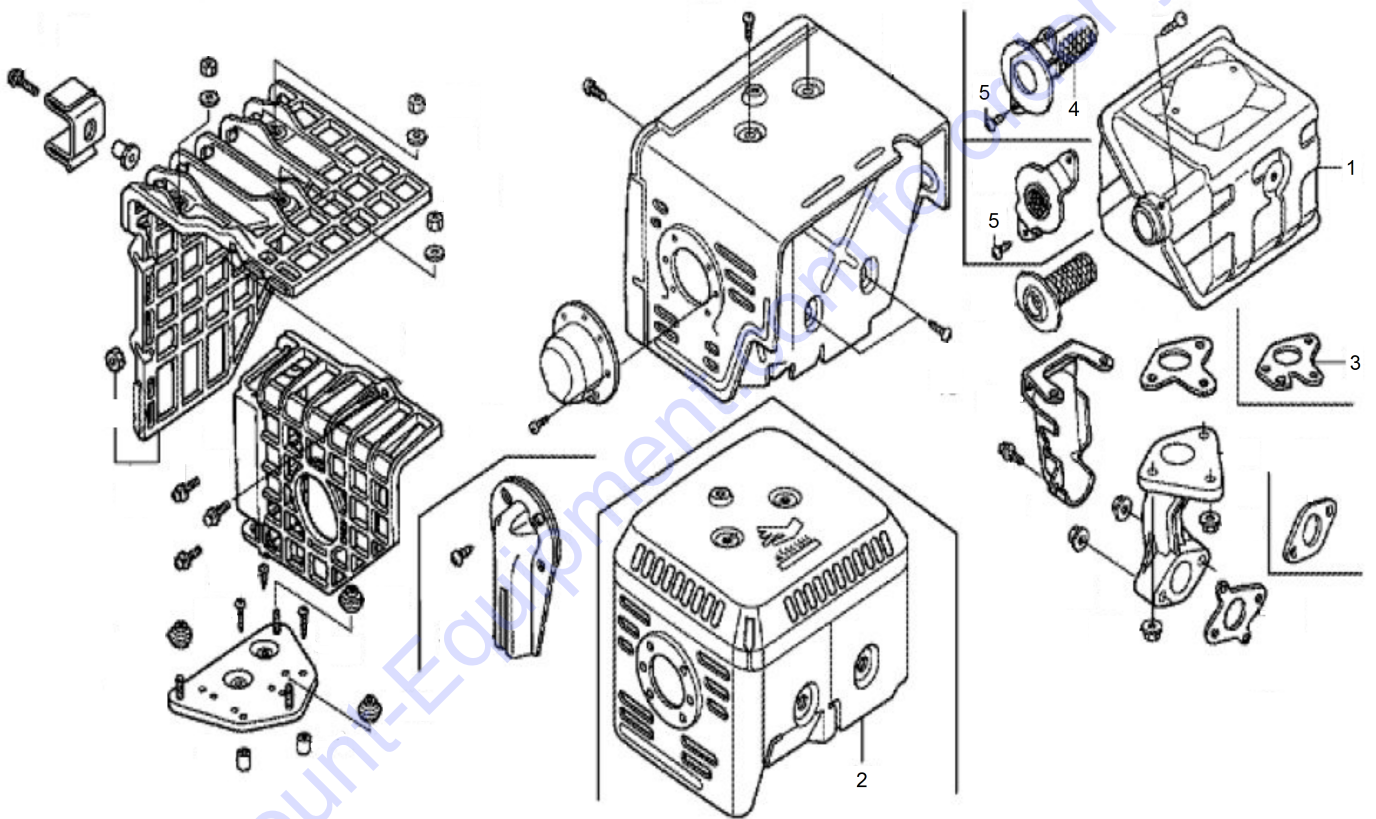

Engine Muffler

Refer to the Parts Online web page for most up-to-date information. The printed information might be outdated.

Item	Part No.	Name	Qty	L
1	595130901	Muffler comp.	1	
2	595360601	Protector comp., muffler (100db)	1	
3	595131201	Muffler gasket	1	
4	595519701	Arrester comp., spark	1	
5	595378201	Bolt, flange, 6x10	2	

Go to Discount-Equipment.com to order your parts