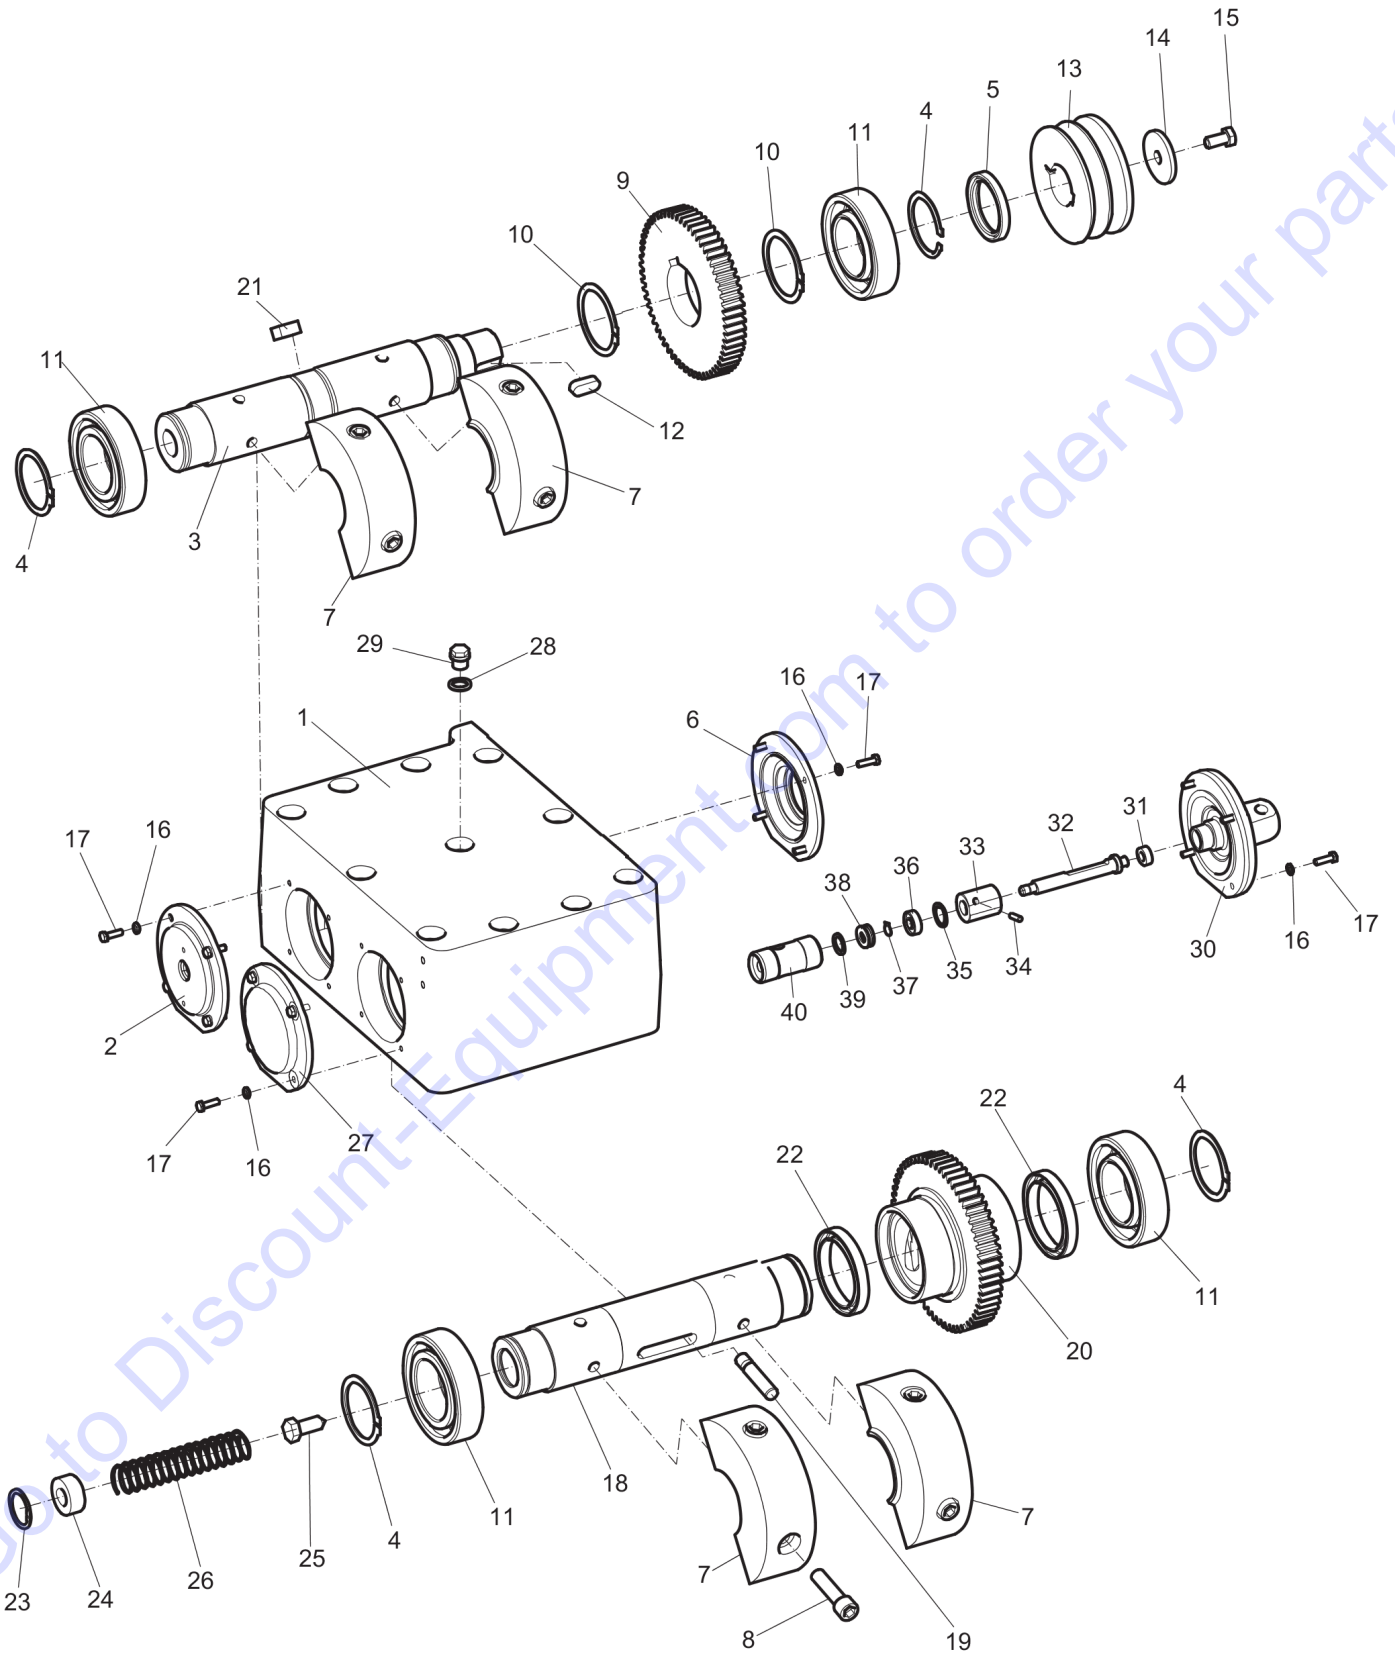

Spare parts list Eccentric element

Refer to the Parts Online web page for most up-to-date information. The printed information might be outdated.

Item	Part No.	Name	Qty	L
1	-	Eccentric housing	1	
2	594435001	Cover	1	
3	594430601	Shaft, compl	1	
4	594265901	Retaining ring	4	
5	594547401	Sealing ring	1	
6	594435101	Cover	1	
7	594492201	Eccentric weight	4	
8	594547201	Screw, M12x45	8	
9	594432001	Gear	1	
10	595144501	Retaining ring for shaft	2	
11	594546901	Ball bearing	4	
12	594547001	Key	1	
13	594429601	Pulley	1	
14	594321601	Washer	1	
15	595055201	Screw, M10x20 mm 8.8 A3K	1	
16	595186801	Washer 6,4x12x1,5	16	
17	595055001	Screw, M6x20 mm 8.8 A2K	16	
18	594644201	Eccentric shaft	1	
19	594322201	Pin	1	
20	594644701	Reverser	1	
21	594323001	Key	1	
22	594547601	Ball bearing	2	
23	595189401	Retaining ring	1	
24	594322801	Stop	1	
25	594322901	Screw	1	
26	594547801	Spring	1	
27	594435201	Cover	1	
28	595047801	Washer, 16.7x24x1.5 mm Type A M16	1	
29	595048301	Plug, M16	1	
30	594642901	Hydraulic cylinder	1	
31	594332201	Sealing ring	1	
32	594183001	Piston rod	1	
33	594643001	Piston	1	
34	595062601	Spring pin	1	
35	594266401	Retaining ring	1	
36	594647501	Ball bearing	1	
37	594265601	Retaining ring	1	
38	594647601	Thrust ball bearing	1	

Refer to the Parts Online web page for most up-to-date information. The printed information might be outdated.