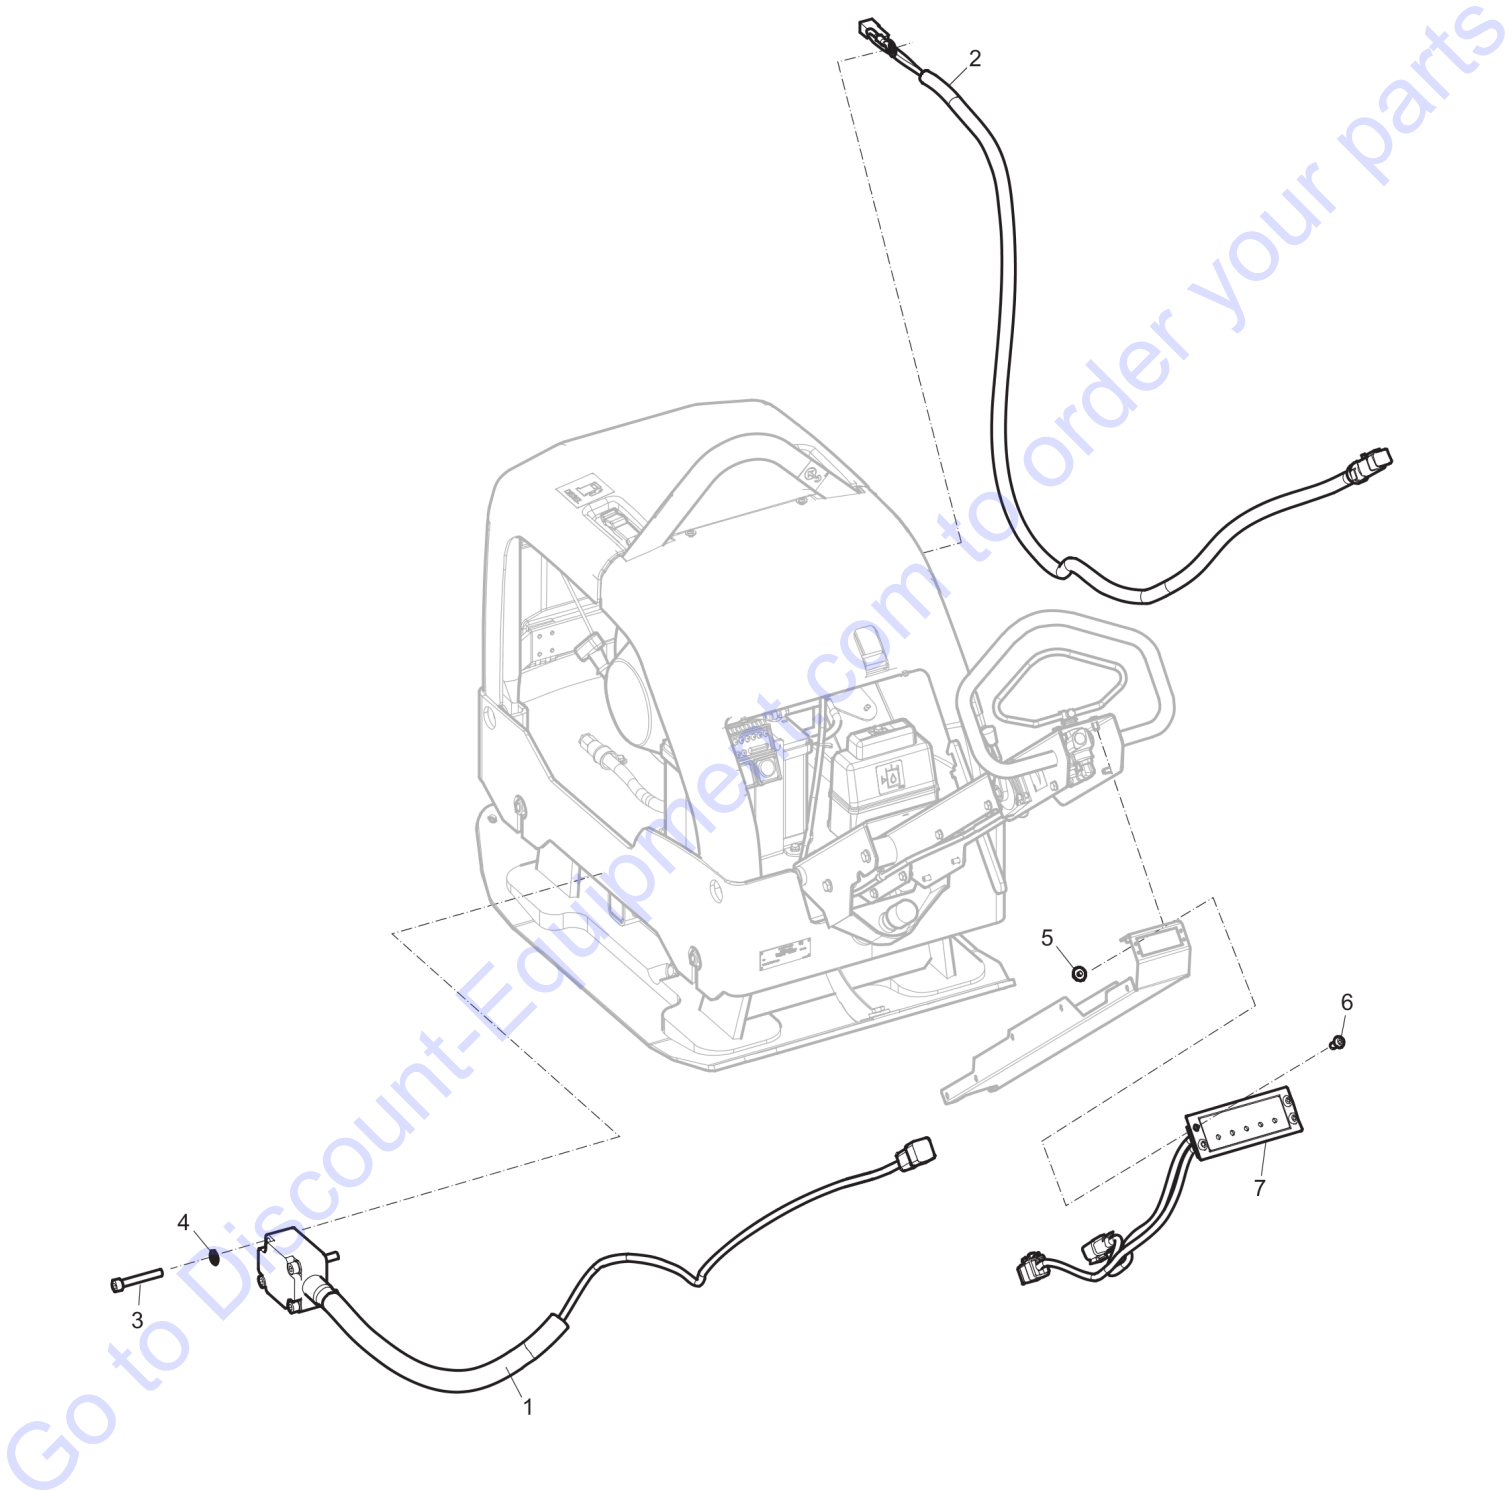

Spare parts list   Compaction indicator

Refer to the Parts Online web page for most up-to-date information. The printed information might be outdated.

Item	Part No.	Name	Qty	L
1	594648401	Cable harness	1	
2	594648301	Wiring harness	1	
3	-	Screw, M6 x 40 mm 8.8 A2K	4	
4	-	Washer, 6.4 x 12 x 1.5 mm, 0.25 x 0.47 x 0.06 in. 300 HV	4	
5	-	Nut, M5 A2K	4	
6	-	Screw, M5 x 14 A2-70	4	
7	594176701	Display unit	1	

Go to Discount-Equipment.com to order your parts