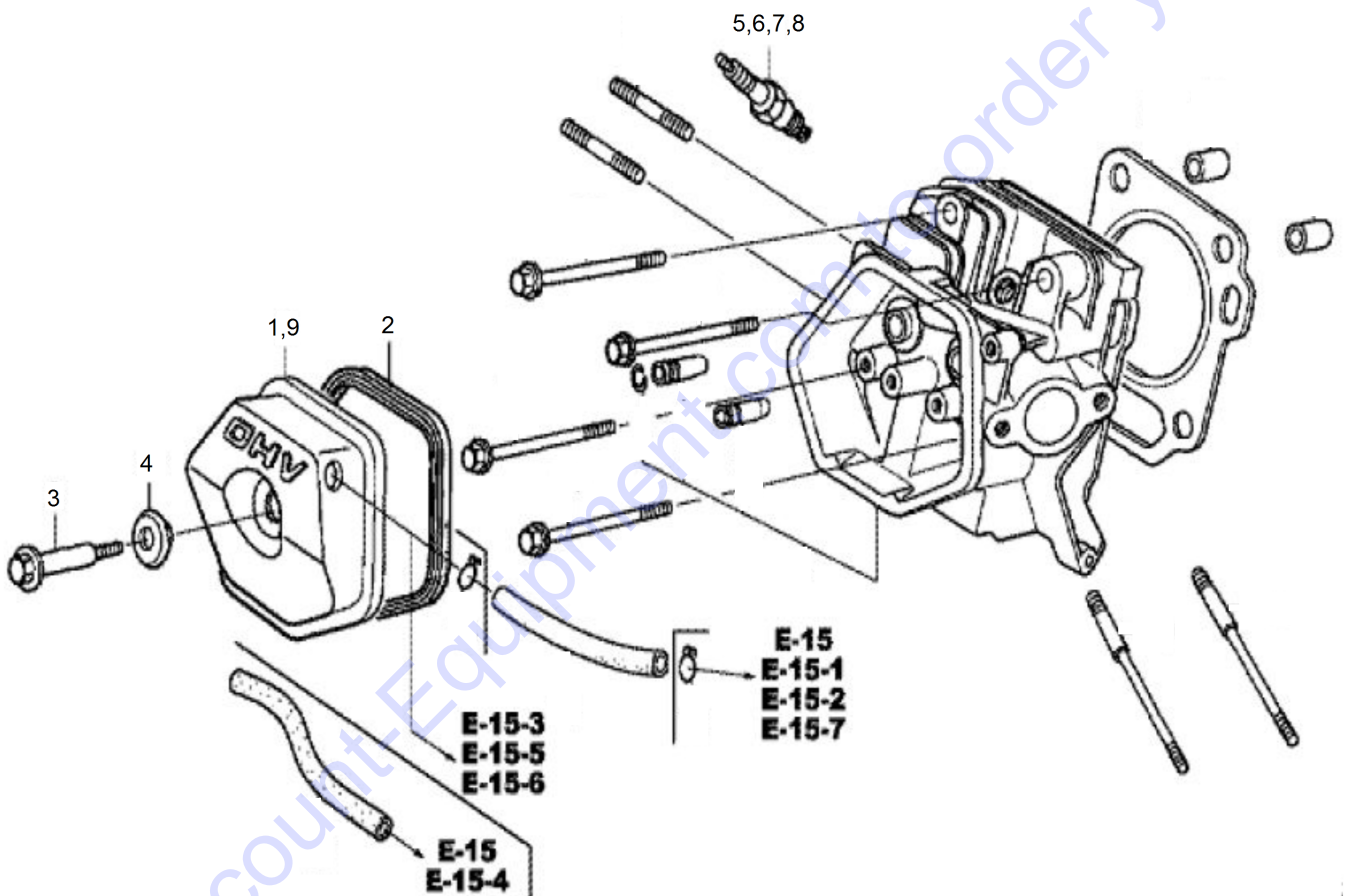

Engine Cylinder head

Item	Part No.	Name	Qty	L
1	595131301	Valve cover	1	
2	594760301	Gasket	1	
3	595378701	Bolt, head cover	1	
4	595378801	Washer comp., head cover	1	
5	594198001	Plug, spark (bpr5es) (ngk)	1	
6	595378901	Plug, spark (w16epr-u) (denso)	1	
7	595379001	Plug, spark (bpr5es) (ngk)	1	
8	594204001	Plug, spark (bpr6es) (ngk)	1	
9	595378601	Cover, cylinder head	1	

Refer to the Parts Online web page for most up-to-date information. The printed information might be outdated.