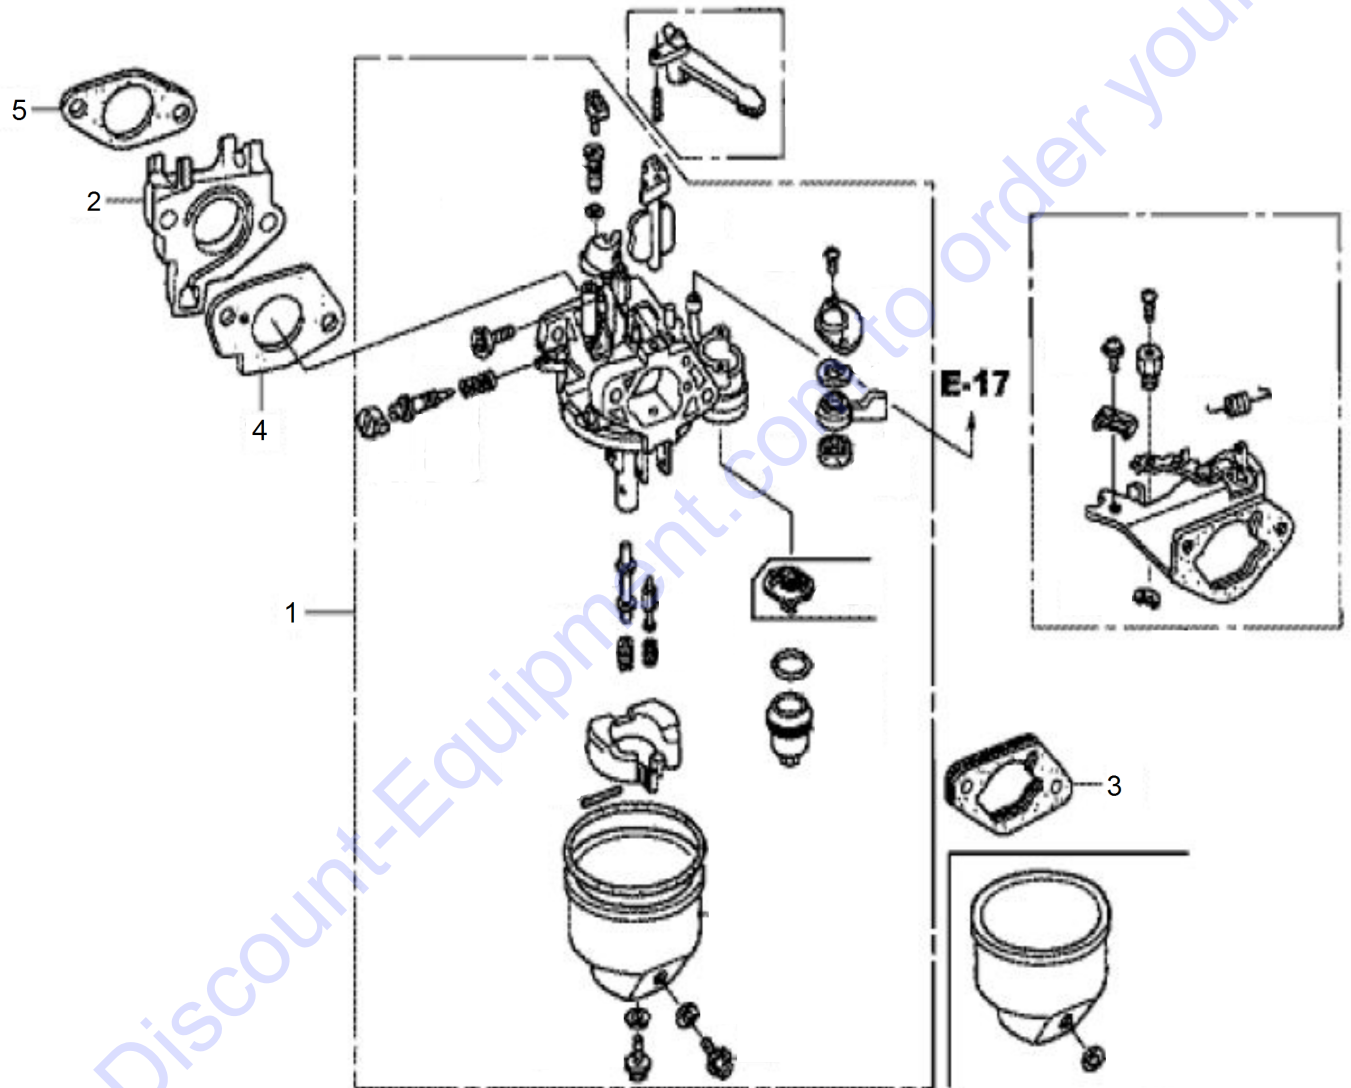

Engine Carburetor

Item	Part No.	Name	Qty	L
1	595359701	Carburetor assy.	1	
2	595377601	Insulator, carburetor	1	
3	595191401	Spacer	1	
4	595359801	Packing, carburetor	1	
5	595359901	Packing, insulator	1	

Go to Discount-Equipment.com to order your parts