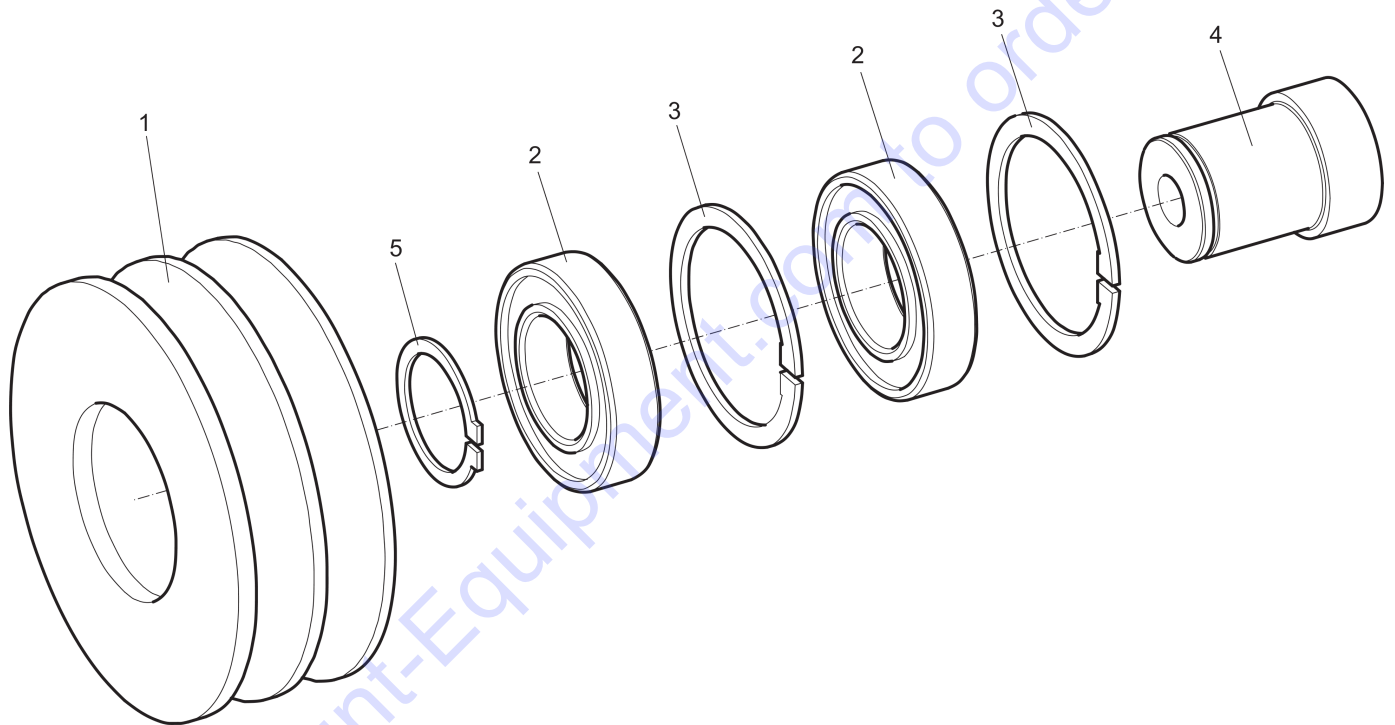

Refer to the Parts Online web page for most up-to-date information. The printed information might be outdated.

Spare parts list Belt tightner

Item	Part No.	Name	Qty	L
-	595465001	Belt tightner	1	
1	594440101	V-belt pulley	1	
2	594259101	Ball bearing	2	
3	595046101	Retaining ring	2	
4	594491001	Shaft	1	
5	595045501	Retaining ring for shaft	1	