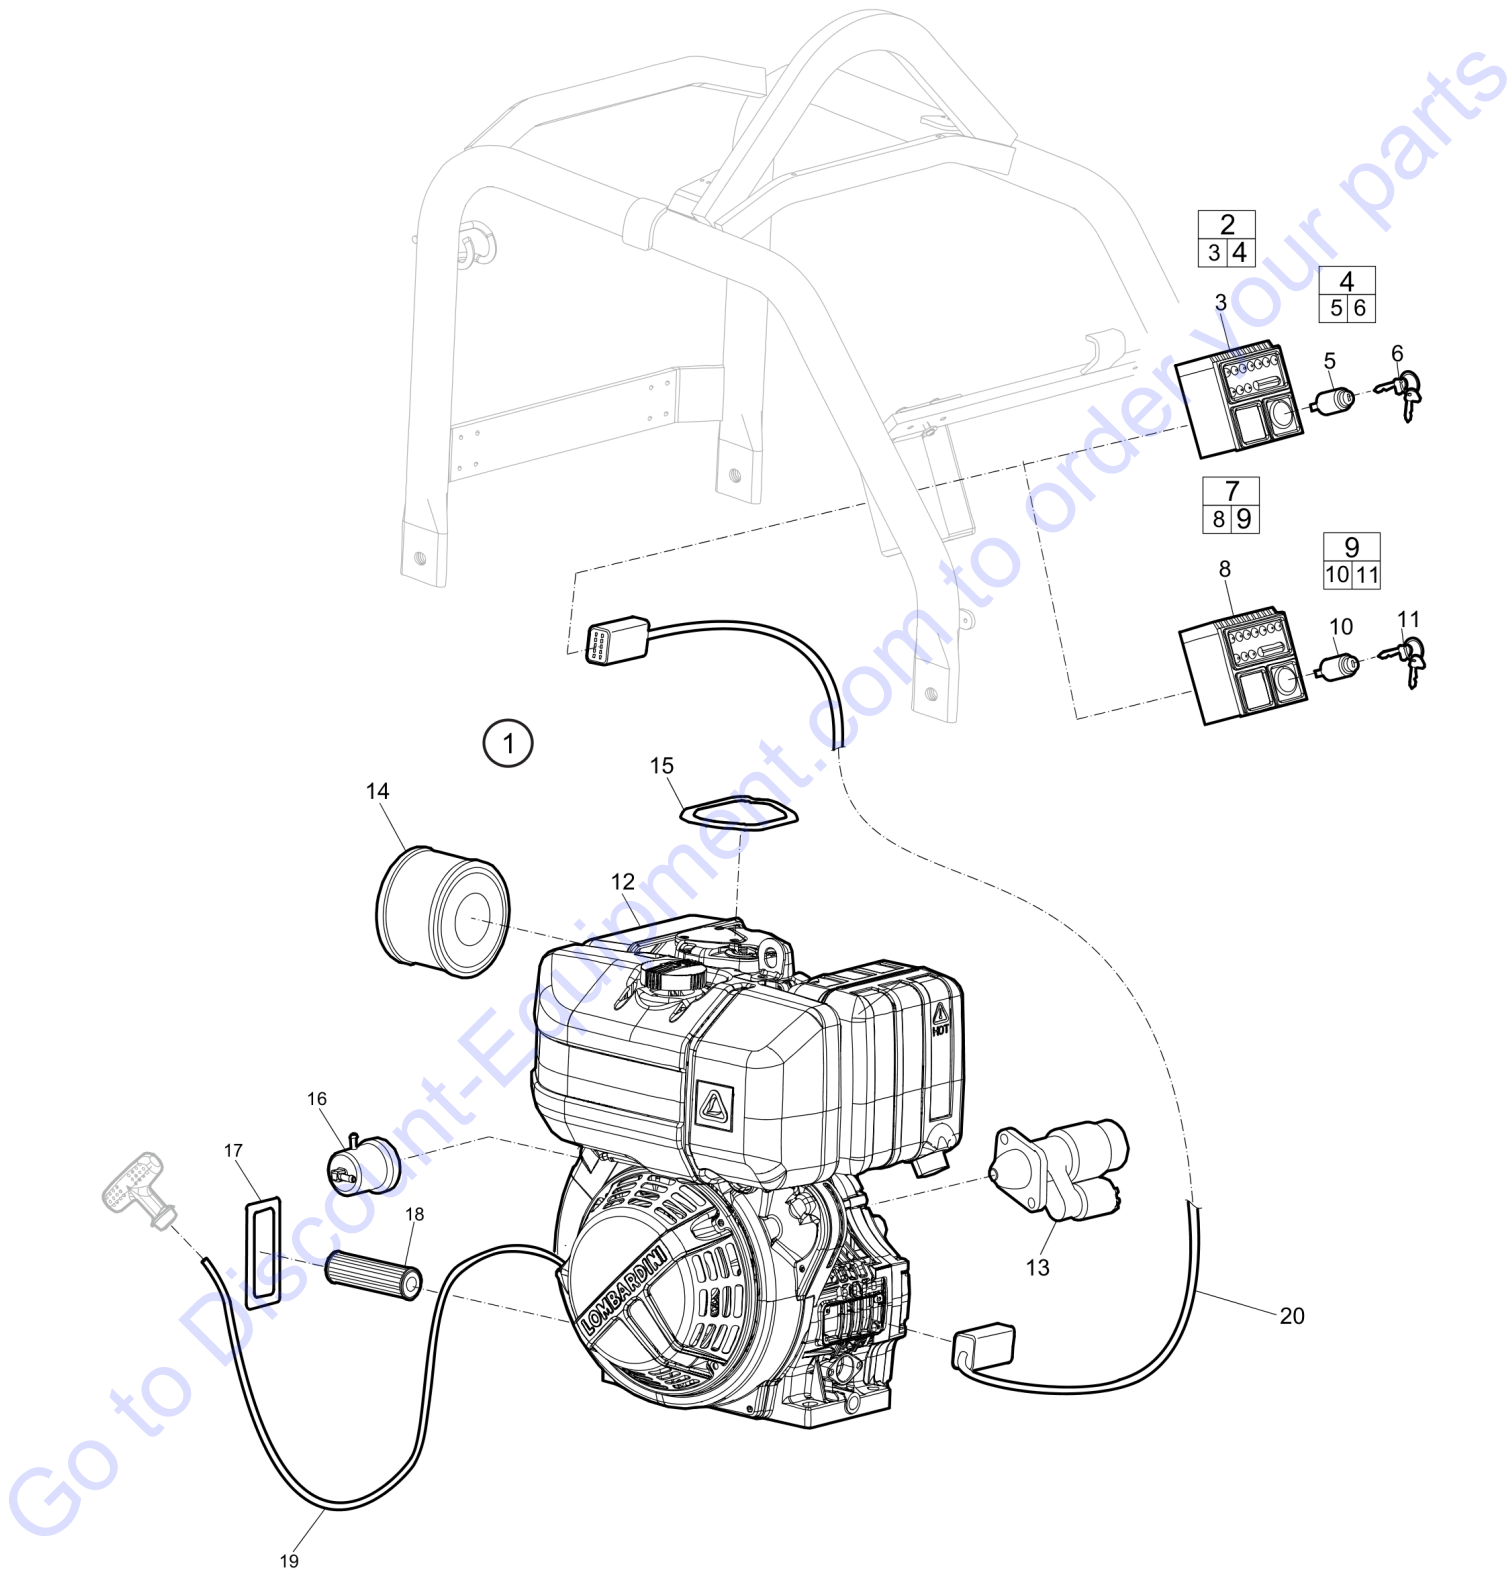

Spare parts list Engine, Lombardini 15 LD440, Non EPA version

Refer to the Parts Online web page for most up-to-date information. The printed information might be outdated.

Item	Part No.	Name	Qty	L
1	595503401	Engine, complete Lombardini 15LD440	1	
2	594211801	Start box, complete	1	A
3	-	Startbox	1	
4	594202001	Igniton switch, complete	1	
5	-	Ignition switch	1	B
6	-	Key	1	B
7	594214001	Start box, complete	1	C
8	-	Startbox	1	
9	594191401	Igniton switch, complete	1	
10	-	Ignition switch	1	B
11	-	Key	1	B
12	-	Engine part	1	
13	594197801	Starter motor	1	
14	594197401	Air filter complete	1	
15	594197701	Gasket cover	1	
16	594197301	Fuel filter cartridge	1	
17		Gasket	1	
18	594197501	Oil filter internal	1	
19	-	Rope	1	
20	594176301	Wire harness	1	A

Comments for Page: Engine, Lombardini 15 LD440, Non EPA version

A|| Old version, valid up to s/n: BGF041732

B|| Not sold seperatly

C|| New version, valid from s/n: BGF041733