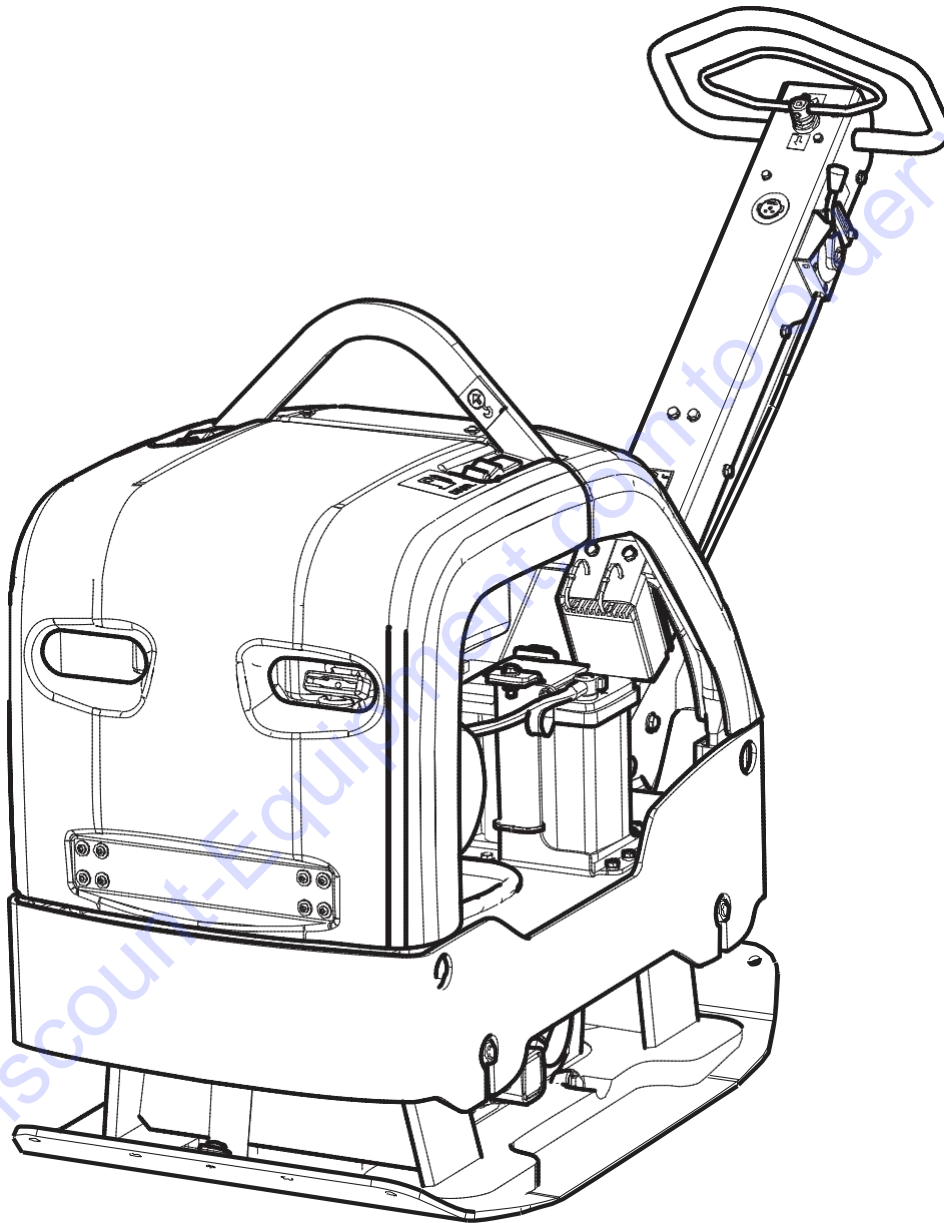

LG 400

Spare parts list

Forward and reversible plate

LG 400

Engine: Honda GX390 UTI SWA4 SD

Lombardini 15LD440

PARTS FINDER

**Search Website
by Part Number**