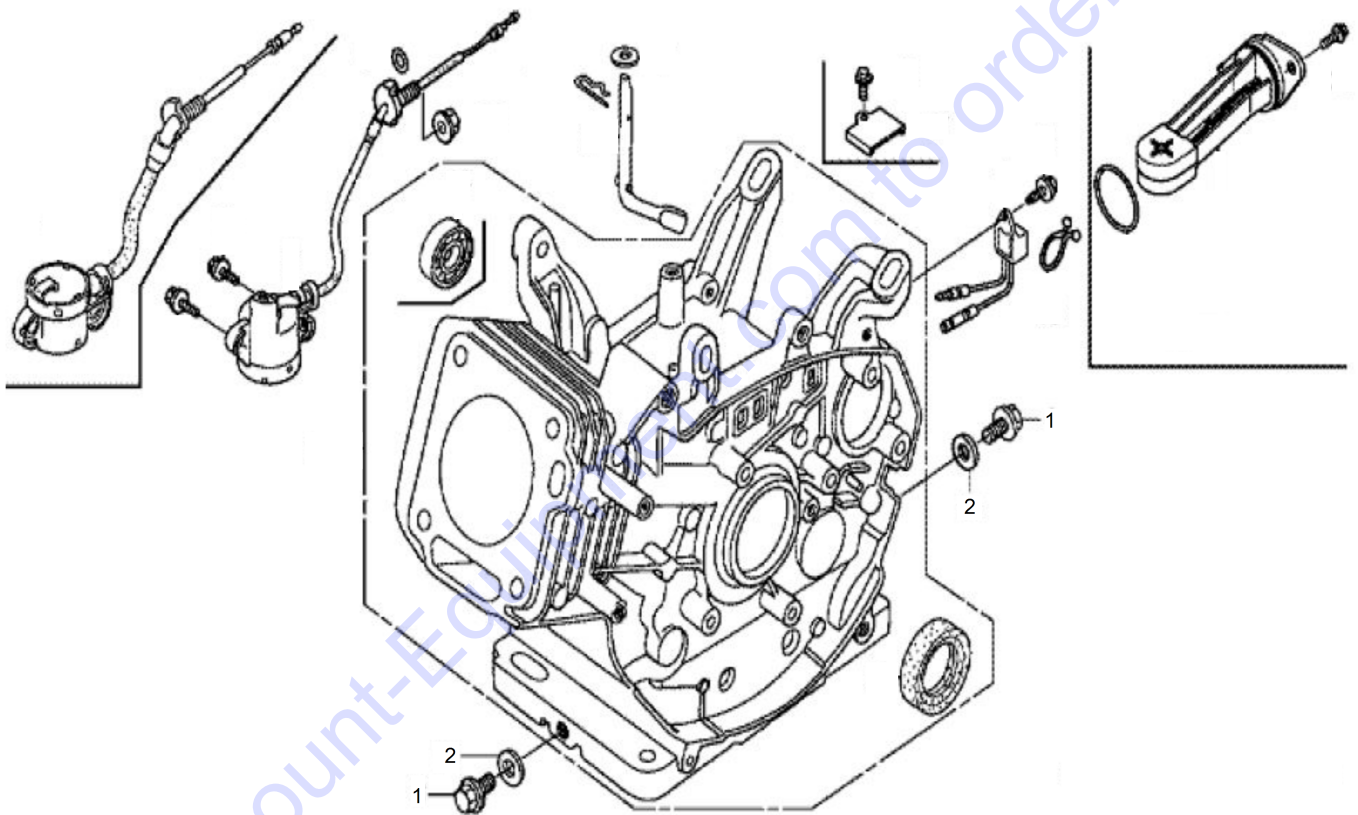

Engine Cylinder barrel

Refer to the Parts Online web page for most up-to-date information. The printed information might be outdated.

Item	Part No.	Name	Qty	L
1	595382001	Oil plug	2	
2	594760601	Oil plug gasket	2	

Go to Discount-Equipment.com to order your parts