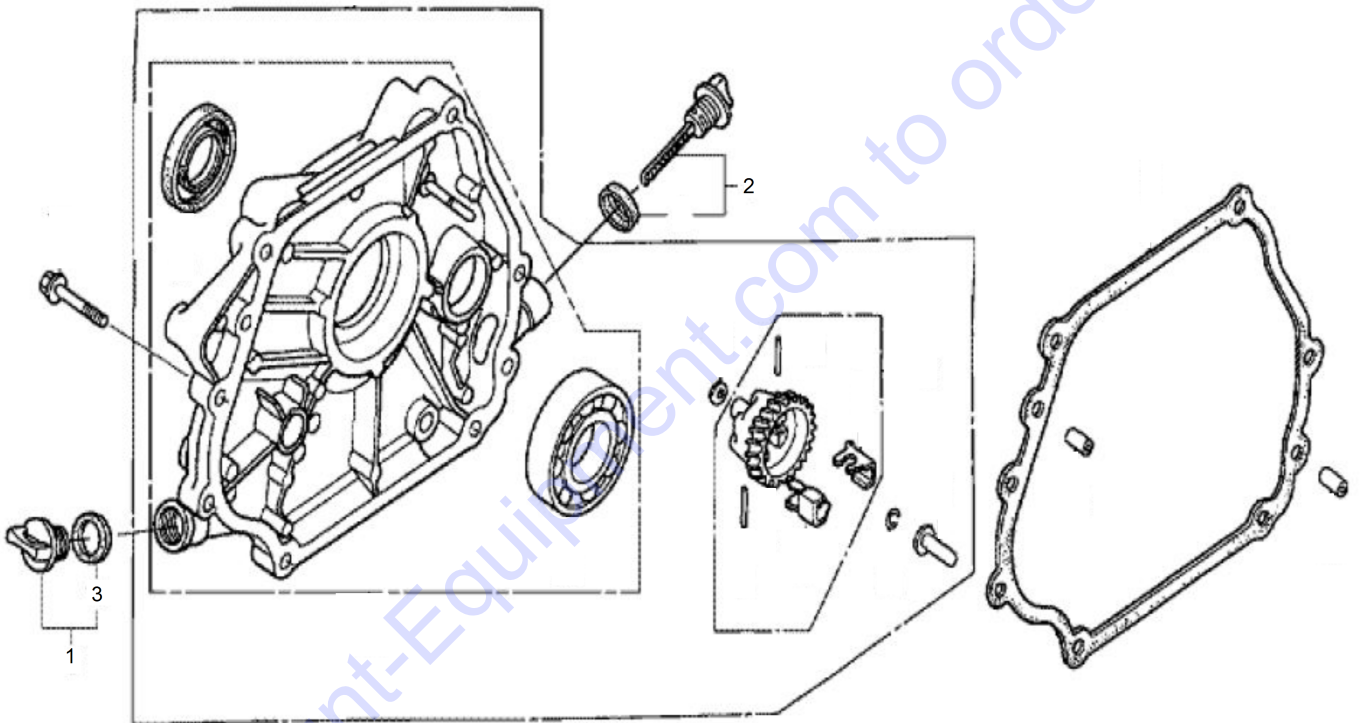

Engine Crankcase cover

Item	Part No.	Name	Qty	L
1	595379101	Cap assy., oil filler (black)	1	
2	595381901	Cap assy., oil filler	1	
3	595374201	Oil dipstick gasket	1	

Go to Discount-Equipment.com to order your parts