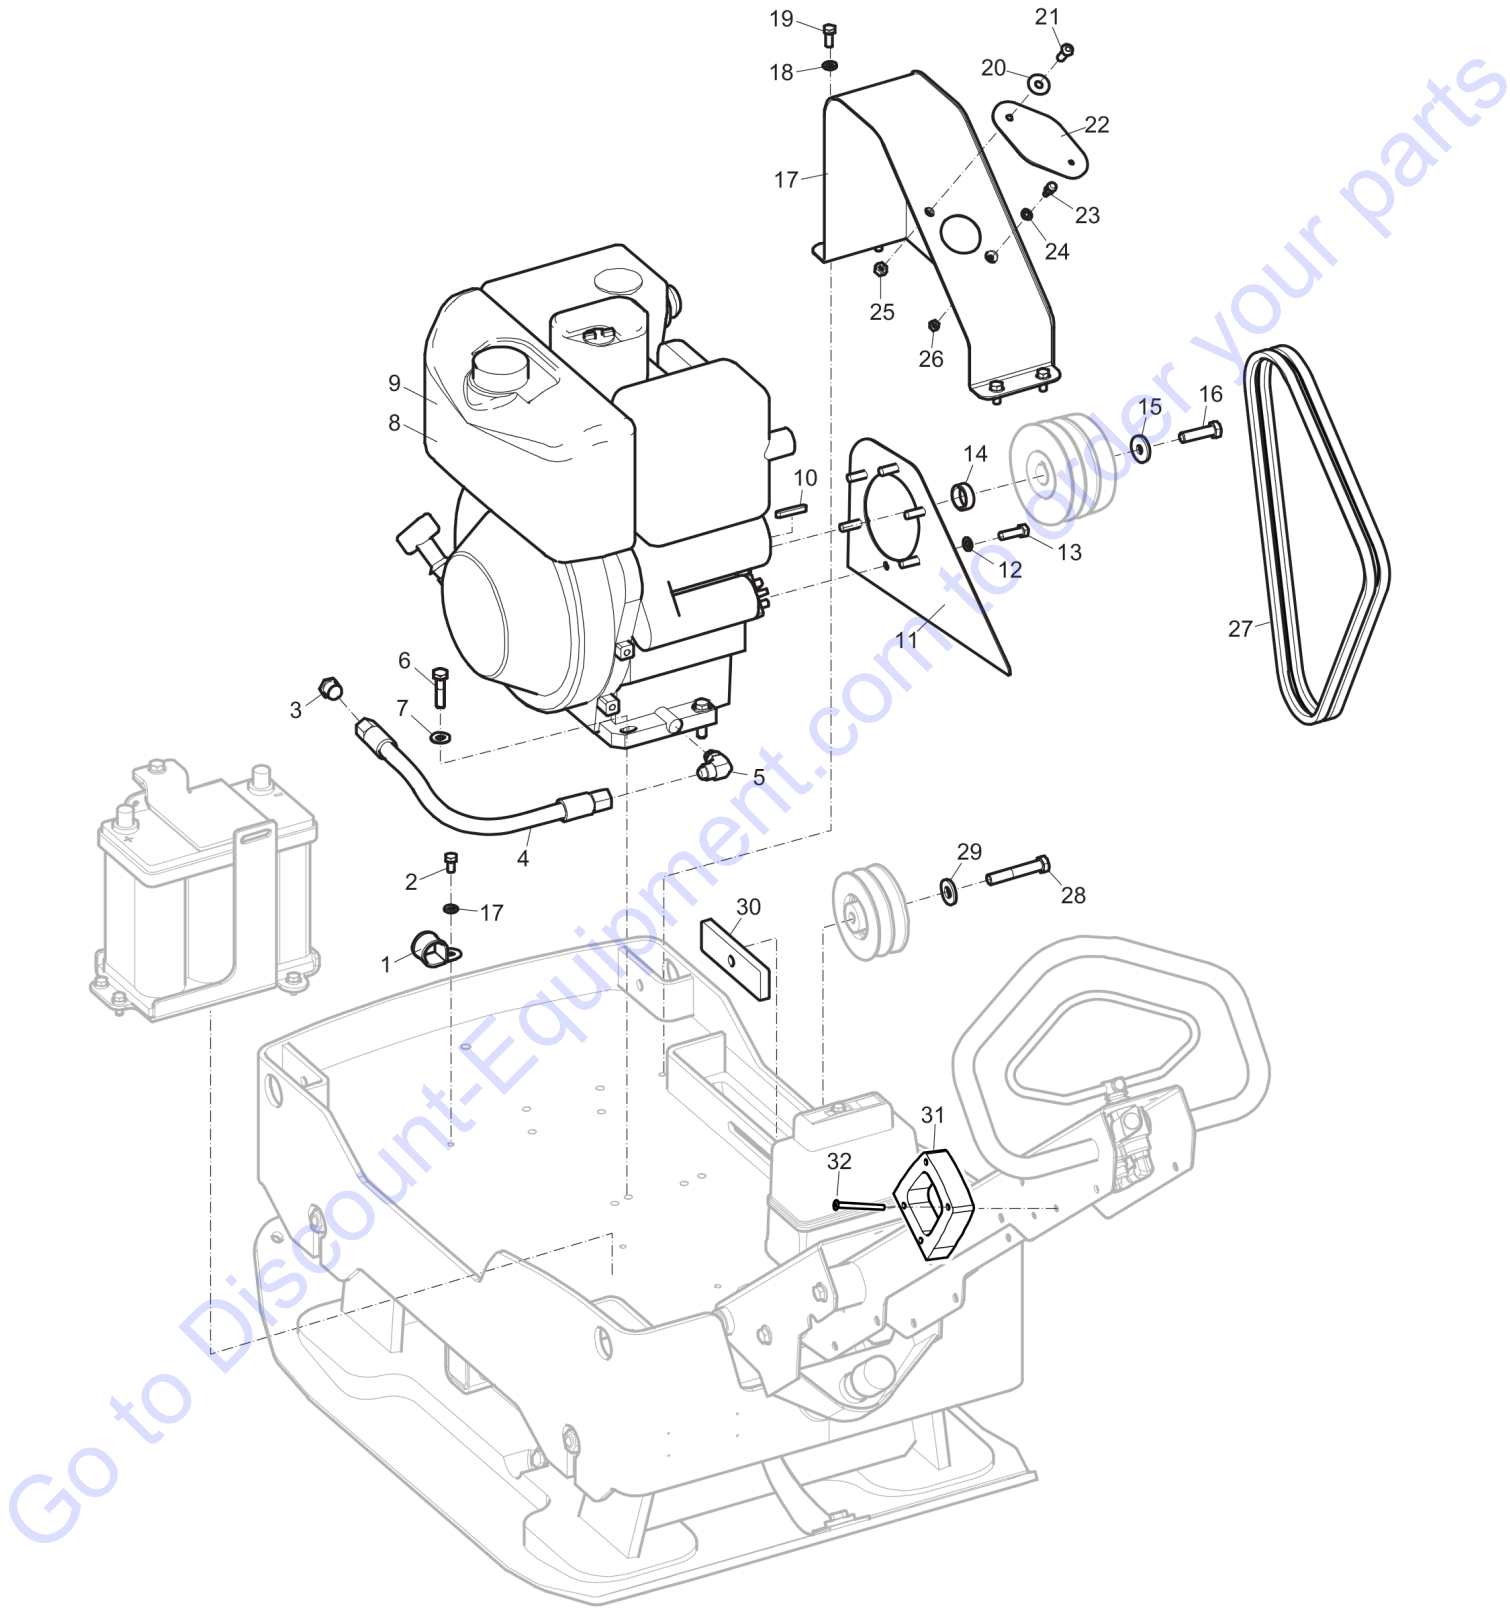

Spare parts list Engine installation, Lombardini

Refer to the Parts Online web page for most up-to-date information. The printed information might be outdated.

Item	Part No.	Name	Qty	L
1	595188601	Clamp	1	
2	-	Screw, M8 x 16 mm 8.8 A2K	1	
3	595452501	Plug	1	
4	595178101	Hydraulic hose	1	
5	595188001	Elbow	1	
6	-	Screw, M10 x 40 mm 8.8 A3K	4	
7	-	Steel plain washer, 10.5 x 22 x 2 mm, 0.41 x 0.87 x 0.08 in. 300 HV	4	
8	595503401	Engine, complete Lombardini 15LD440	1	A
9	594492301	Engine, complete Lombardini 15LD440	1	B
10	594368601	Key	1	
11	595212901	Belt Guard	1	
12	-	Washer, 8.4 x 16 x 1.5 mm, 0.33 x 0.63 x 0.06 in. 300 HV	6	
13	-	Screw, M8 x 20 mm 8.8 A2K	6	
14	595465101	Spacer	1	
15	594858801	Washer 10.5 x 34 x 4 mm GEOMET®	1	
16	595466701	Screw	1	
17	594958901	V-belt cover	1	
18	-	Washer, 8.4 x 16 x 1.5 mm, 0.33 x 0.63 x 0.06 in. 300 HV	5	
19	-	Screw, M8 x 20 mm 8.8 A2K	4	
20	-	Washer, 8.4 x 25 x 2 mm, 0.33 x 0.99 x 0.08 in. 300 HV	1	
21	-	Screw, M8 X 25 mm A2-70	1	
22	594491101	Rubber protection	1	
23	594527101	Ball joint, M6 DIN 71803	1	
24	-	Washer, 6.4 x 12 x 1.5 mm, 0.25 x 0.47 x 0.06 in. 300 HV	1	
25	-	Nut, M8 A2K	1	
26	-	Nut, M6 A2K	1	
27	594332901	V-belt	2	
28	-	Screw, M12 x 70 mm 8.8 A3K	1	
29	-	Washer, 13 x 30 x 4 mm, 0.51 x 1.18 x 0.16 in. 300 HV	1	
30	595177701	Holder	1	
31	595375901	Spacer	1	
32	595350001	Hex sock. screw	4	

Comments for Page: Engine installation, Lombardini

GEOMET is a registered trademark of Nof Metal Coatings North America Inc.

(L)OCAL REMARKS

Refer to the Parts Online web page for most up-to-date information. The printed information might be outdated.