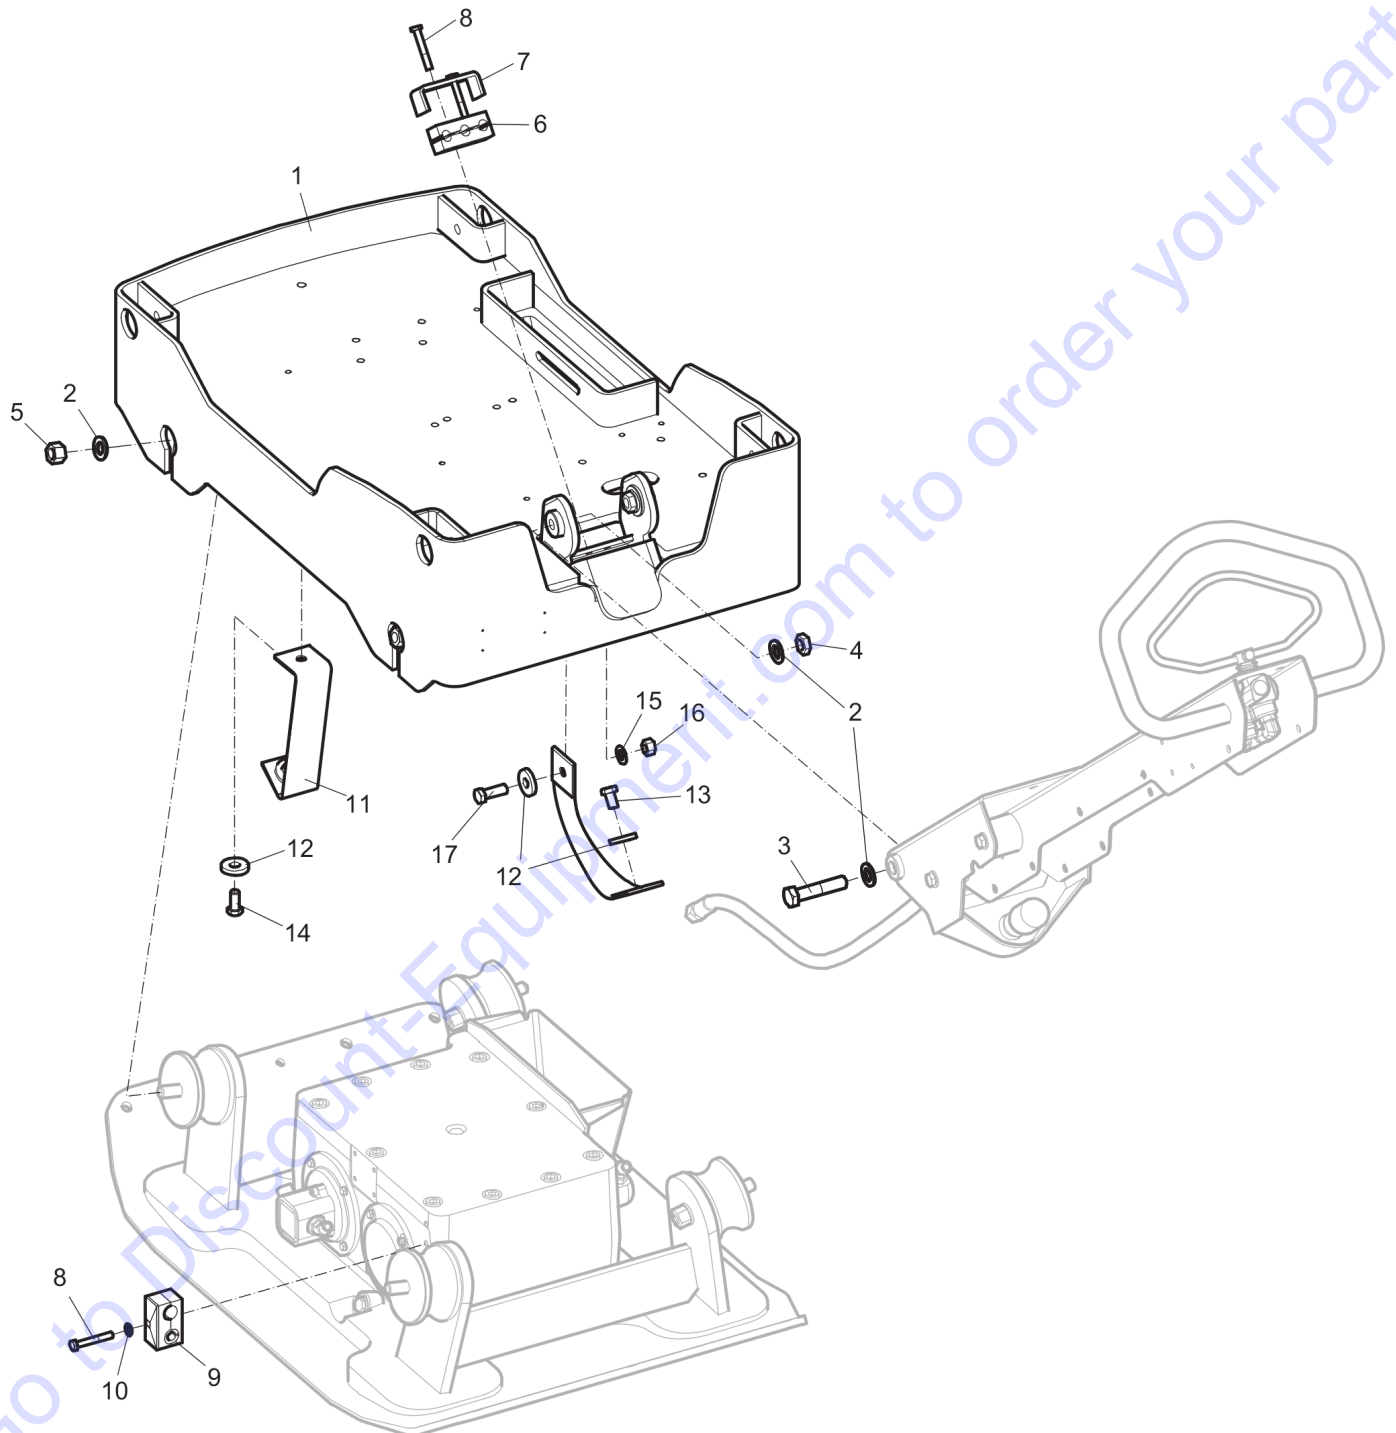

Spare parts list Engine plate

Refer to the Parts Online web page for most up-to-date information. The printed information might be outdated.

Item	Part No.	Name	Qty	L
1	595119301	Engine plate	1	
2	-	Washer, 17 x 30 x 3 mm, 0.70 x 1.18 x 0.12 in. 300 HV	8	
3	595070501	Screw, M16 x 75 mm 10.9 GEOMET®	2	
4	595059701	Nut, M16 A3K	2	
5	-	Nut, M16 A3K	4	
6	594324001	Rubber block	1	
7	594147401	Bracket	1	
8	-	Screw, M8 x 55 mm 8.8 A2K	3	
9	594455201	Hose holder	1	
10	-	Washer, 8.4 x 16 x 1.5 mm, 0.33 x 0.63 x 0.06 in. 300 HV	1	
11	594143001	Strap	2	
12	-	Washer, 13 x 36 x 6 mm, 0.51 x 1.42 x 0.24 in. 300 HV	4	
13	-	Screw, M8 x 20 mm 8.8 A2K	2	
14	595055301	Hex. screw	1	
15	-	Washer, 13 x 24 x 2 mm, 0.51 x 0.98 x 0.08 in. 300 HV	1	
16	-	Nut, M12 A3K	1	
17	-	Screw, M12 x 35 mm 8.8 A3K	1	