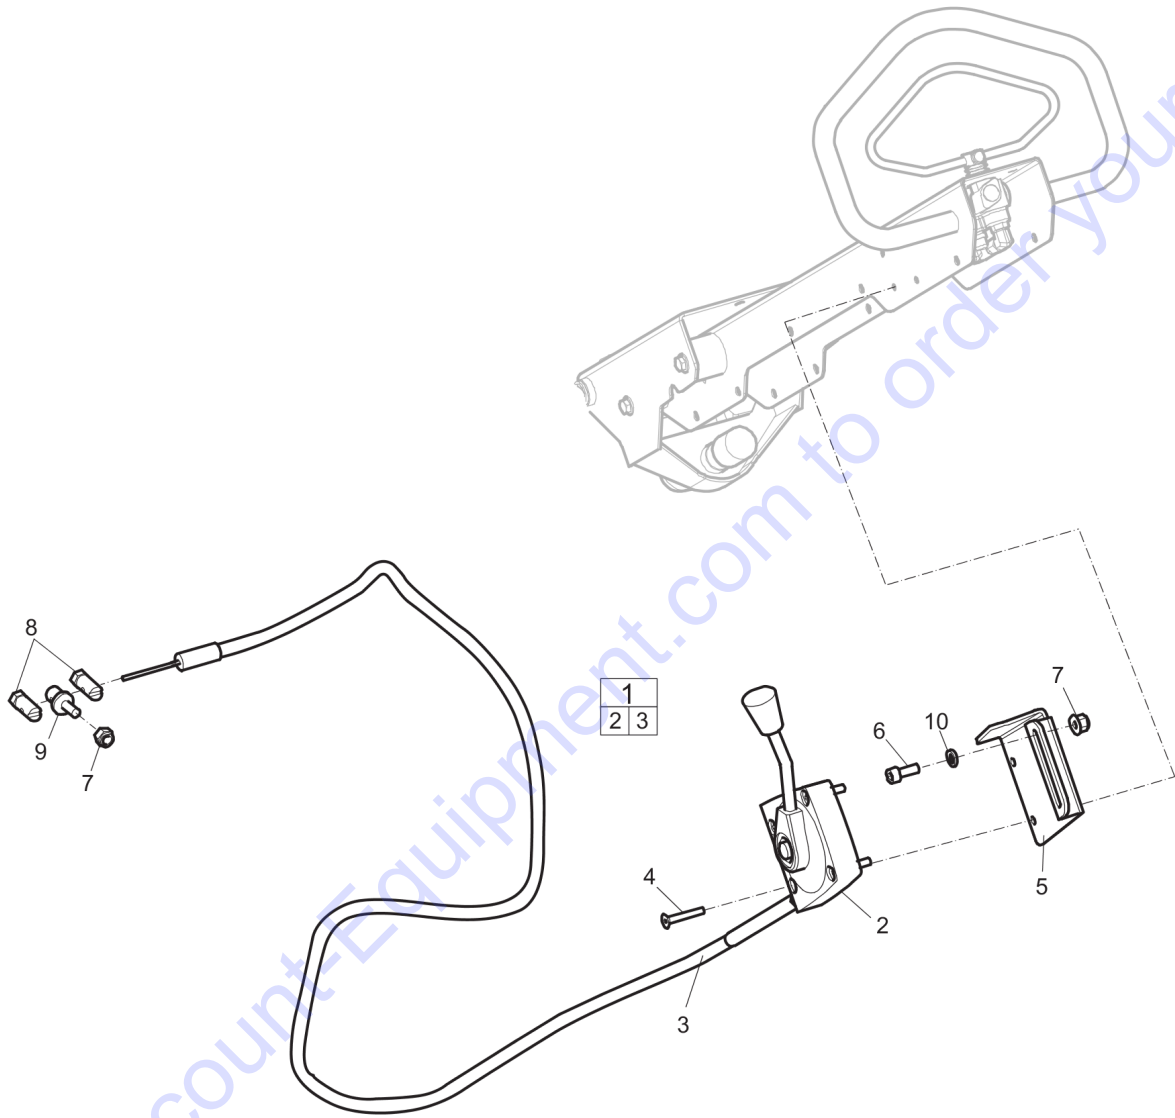

Spare parts list Throttle control, Lombardini, Non EPA

Item	Part No.	Name	Qty	L
1	594646401	Throttle control	1	
2	594490701	Throttle handle	1	
3	594651401	Control cable	1	
4	-	Screw, M5 x 30 mm A2-70	4	
5	594645101	Throttle control bracket	1	
6	-	Screw, M6 x 16 mm 8.8 A2K	1	
7	-	Nut, M6 x 1 mm A2K	2	
8	594331201	Nipple	2	
9	594646501	Nipple	1	
10	-	Washer, 6.4 x 12 x 1.5 mm, 0.25 x 0.47 x 0.06 in. 300 HV	1