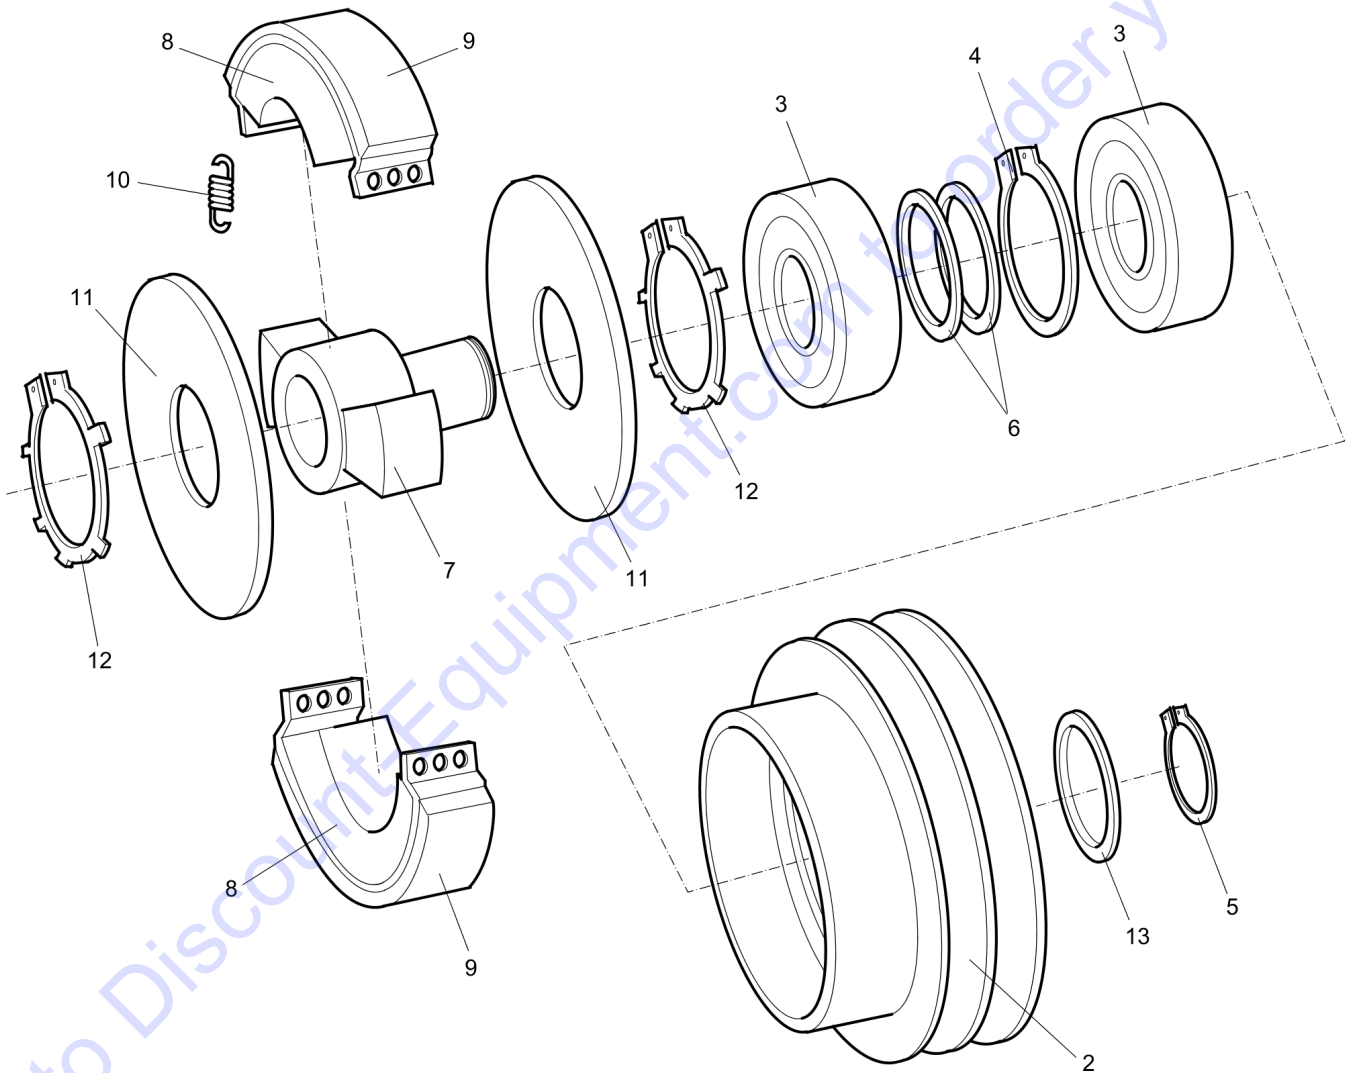

1												
2	3	4	5	6	7	8	9	10	11	12	13	

Refer to the Parts Online web page for most up-to-date information. The printed information might be outdated.

Item	Part No.	Name	Qty	L
1	594645701	Centrifugal clutch, cpl	1	
2	594657901	V-belt pulley	1	
3	594607601	Ball bearing	2	
4	595193001	Retaining ring	1	
5	594557501	Retaining ring	1	
6	595193101	Shim	2	
7	595505201	Hub	1	
8	594607801	Weight	2	
9	594295501	Lining	2	
10	594657701	Spring	4	
11	594607901	Cover	2	
12	594608001	Retaining ring	2	
13	595193201	Shim	1	