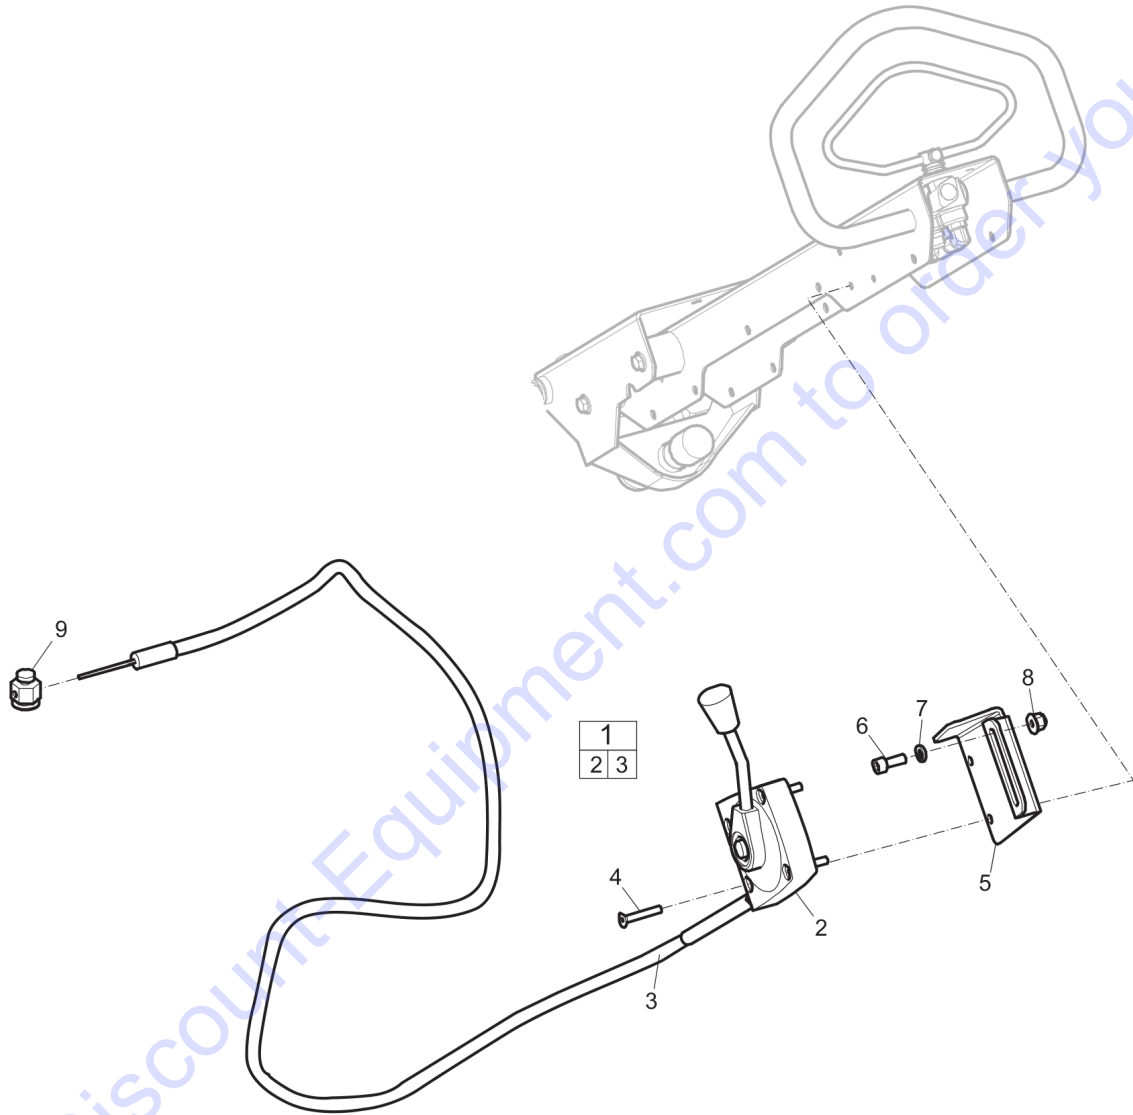

Spare parts list Throttle control, Honda

Refer to the Parts Online web page for most up-to-date information. The printed information might be outdated.

Item	Part No.	Name	Qty	L
1	594646201	Throttle control, complete	1	
2	594490701	Throttle handle	1	
3	594646301	Control cable	1	
4	-	Screw, M5 x 30 mm A2-70	4	
5	594645101	Throttle control bracket	1	
6	-	Screw, M6 x 16 mm 8.8 A2K	1	
7	-	Washer, 6.4 x 12 x 1.5 mm, 0.25 x 0.47 x 0.06 in. 300 HV	1	
8	-	Nut, M6 x 1 mm A2K	1	
9	594646901	Holder	1