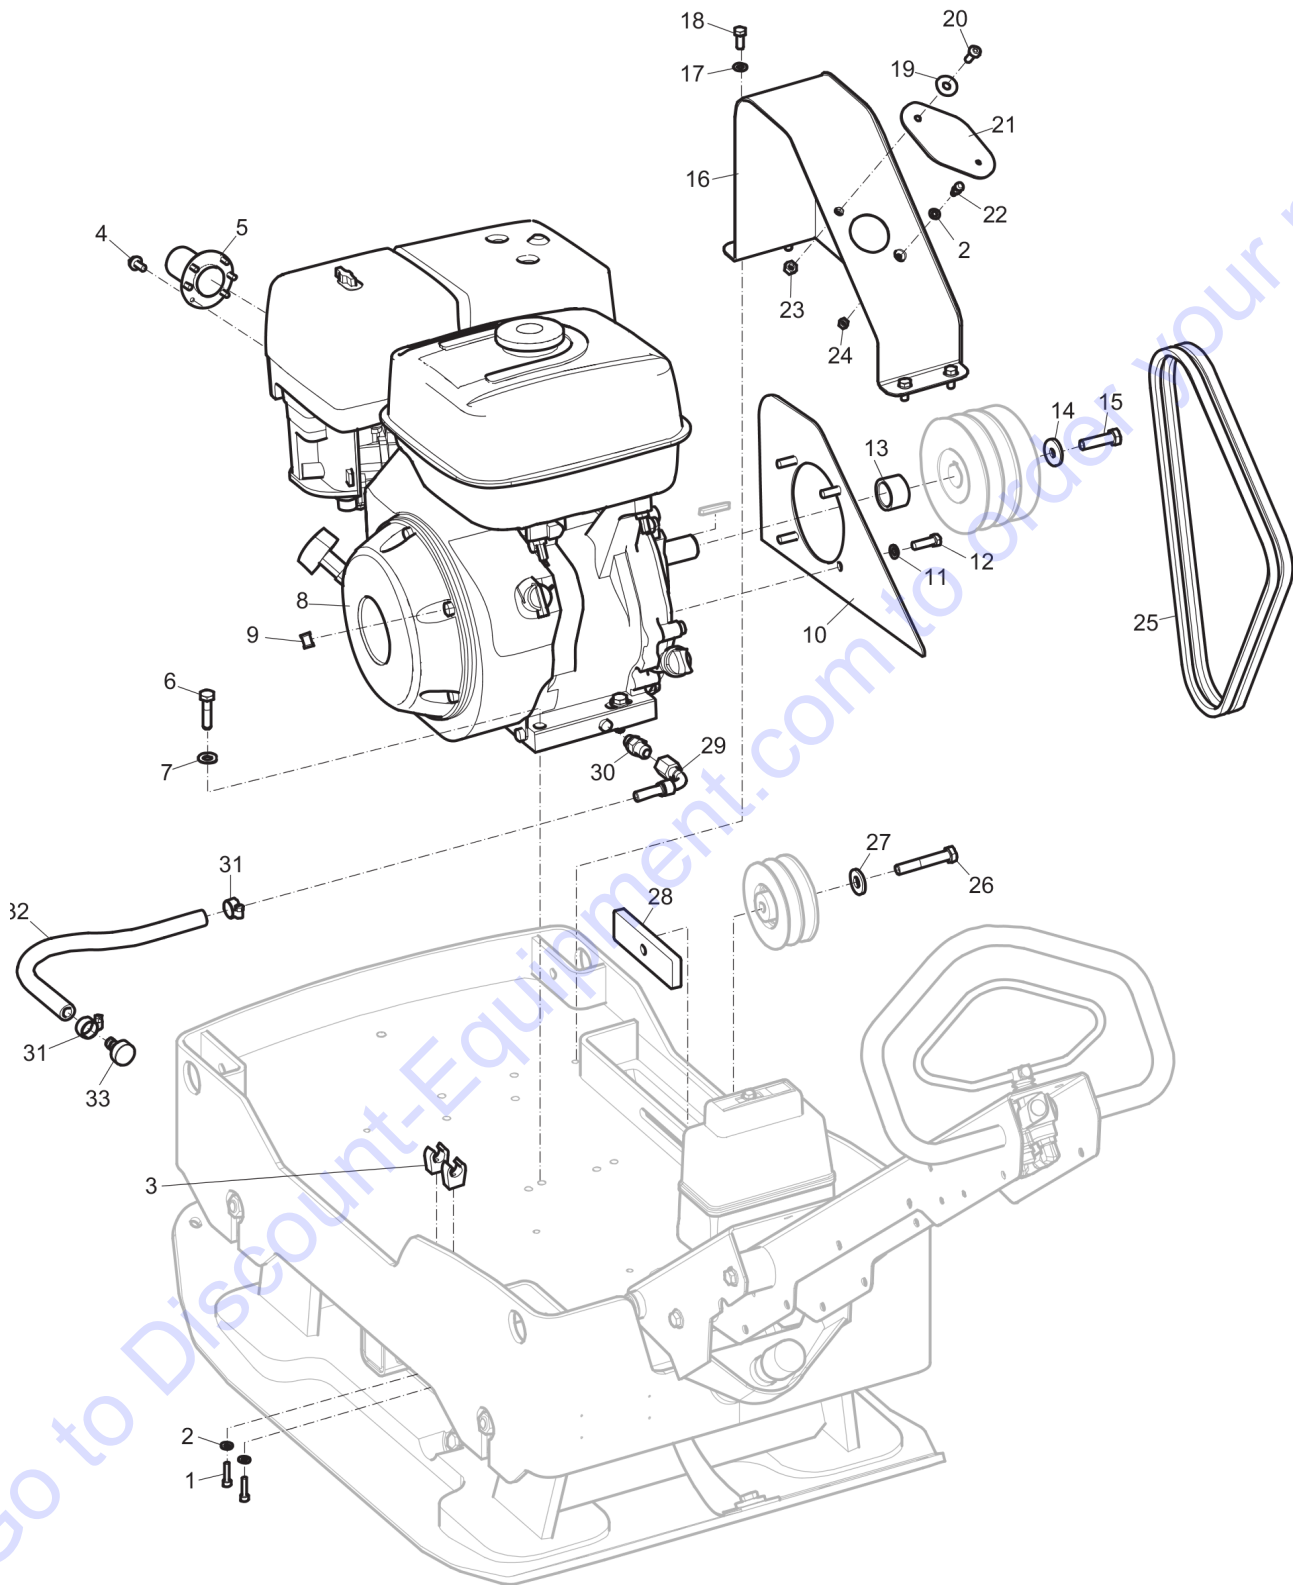

Spare parts list Engine installation, Honda

Refer to the Parts Online web page for most up-to-date information. The printed information might be outdated.

Item	Part No.	Name	Qty	L
1	-	Screw, M6 x 25 mm 8.8 A2K	2	
2	-	Washer, 6.4 x 12 x 1.5 mm, 0.25 x 0.47 x 0.06 in. 300 HV	3	
3	594331001	Ryw-clips	2	
4	-	Screw, M4 x 10 A2K	6	
5	594491701	Exhaust pipe	1	
6	-	Screw, M10 x 40 mm 8.8 A3K	4	
7	-	Steel plain washer, 10.5 x 22 x 2 mm, 0.41 x 0.87 x 0.08 in. 300 HV	4	
8	595177901	Engine, Honda GX390 UTI SWA4 SD	1	A
9	595188701	Clamp	2	
10	595503201	Belt guard, inner	1	B
11	-	Washer, 8.4 x 16 x 1.5 mm, 0.33 x 0.63 x 0.06 in. 300 HV	4	
12	-	Screw, M8 x 20 mm 8.8 A2K	4	
13	595213001	Spacer	1	
14	595193901	Washer	1	
15	-	Screw, M8 x 30 mm	1	
16	594958901	V-belt cover	1	
17	-	Washer, 8.4 x 16 x 1.5 mm, 0.33 x 0.63 x 0.06 in. 300 HV	4	
18	-	Screw, M8 x 20 mm 8.8 A2K	4	
19	-	Washer, 8.4 x 25 x 2 mm, 0.33 x 0.99 x 0.08 in. 300 HV	1	
20	594535001	Screw, M8 x 25 mm A2-70	1	
21	594491101	Rubber protection	1	
22	594527101	Ball joint, M6 DIN 71803	1	
23	-	Nut, M8 A2K	1	
24	-	Nut, M6 A2K	1	
25	594651301	V-belt	2	
26	-	Screw, M12 x 70 mm 8.8 A3K	1	
27	-	Washer, 13 x 30 x 4 mm, 0.51 x 1.18 x 0.16 in. 300 HV	1	
28	595177701	Holder	1	
29	594522901	Connector	1	
30	595186001	Connector	1	
31	595454601	Hose clamp, 11-18 x 9 mm, 0.43 -0.71 x 0.35 in.	2	
32	594147801	Hose	1	
33	594147301	Plug	1	

Comments for Page: Engine installation, Honda

(L)OCAL REMARKS

Refer to the Parts Online web page for most up-to-date information. The printed information might be outdated.