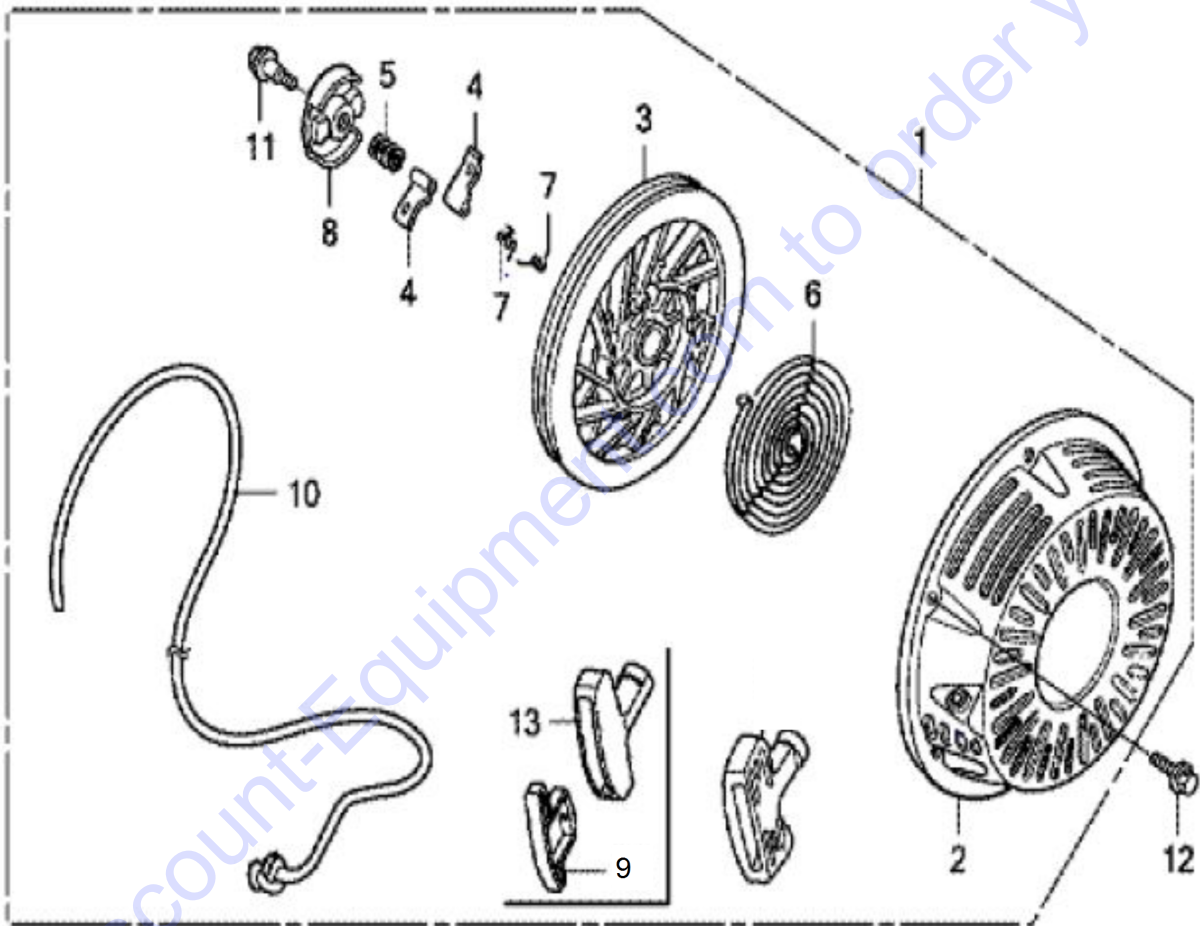

Engine Recoil starter

Item	Part No.	Name	Qty	L
1	595359201	Starter assy., recoil *nh1*	1	
2	595359301	Case comp., recoil starter *nh1 *	1	
3	595359101	Pulley, recoil starter	1	
4	595190701	Ratchet	2	
5	595190801	Spring	1	
6	595190901	Spring	1	
7	595191001	Spring	2	
8	595191101	Guide	1	
9	595359401	Grip, reinforcement	1	
10	595378101	Rope, recoil starter	1	
11	595191301	Adjustment screw	1	
12	595378201	Bolt, flange, 6x10	3	
13	595378301	Grip, starter (coo) (for u.s.a.)	2