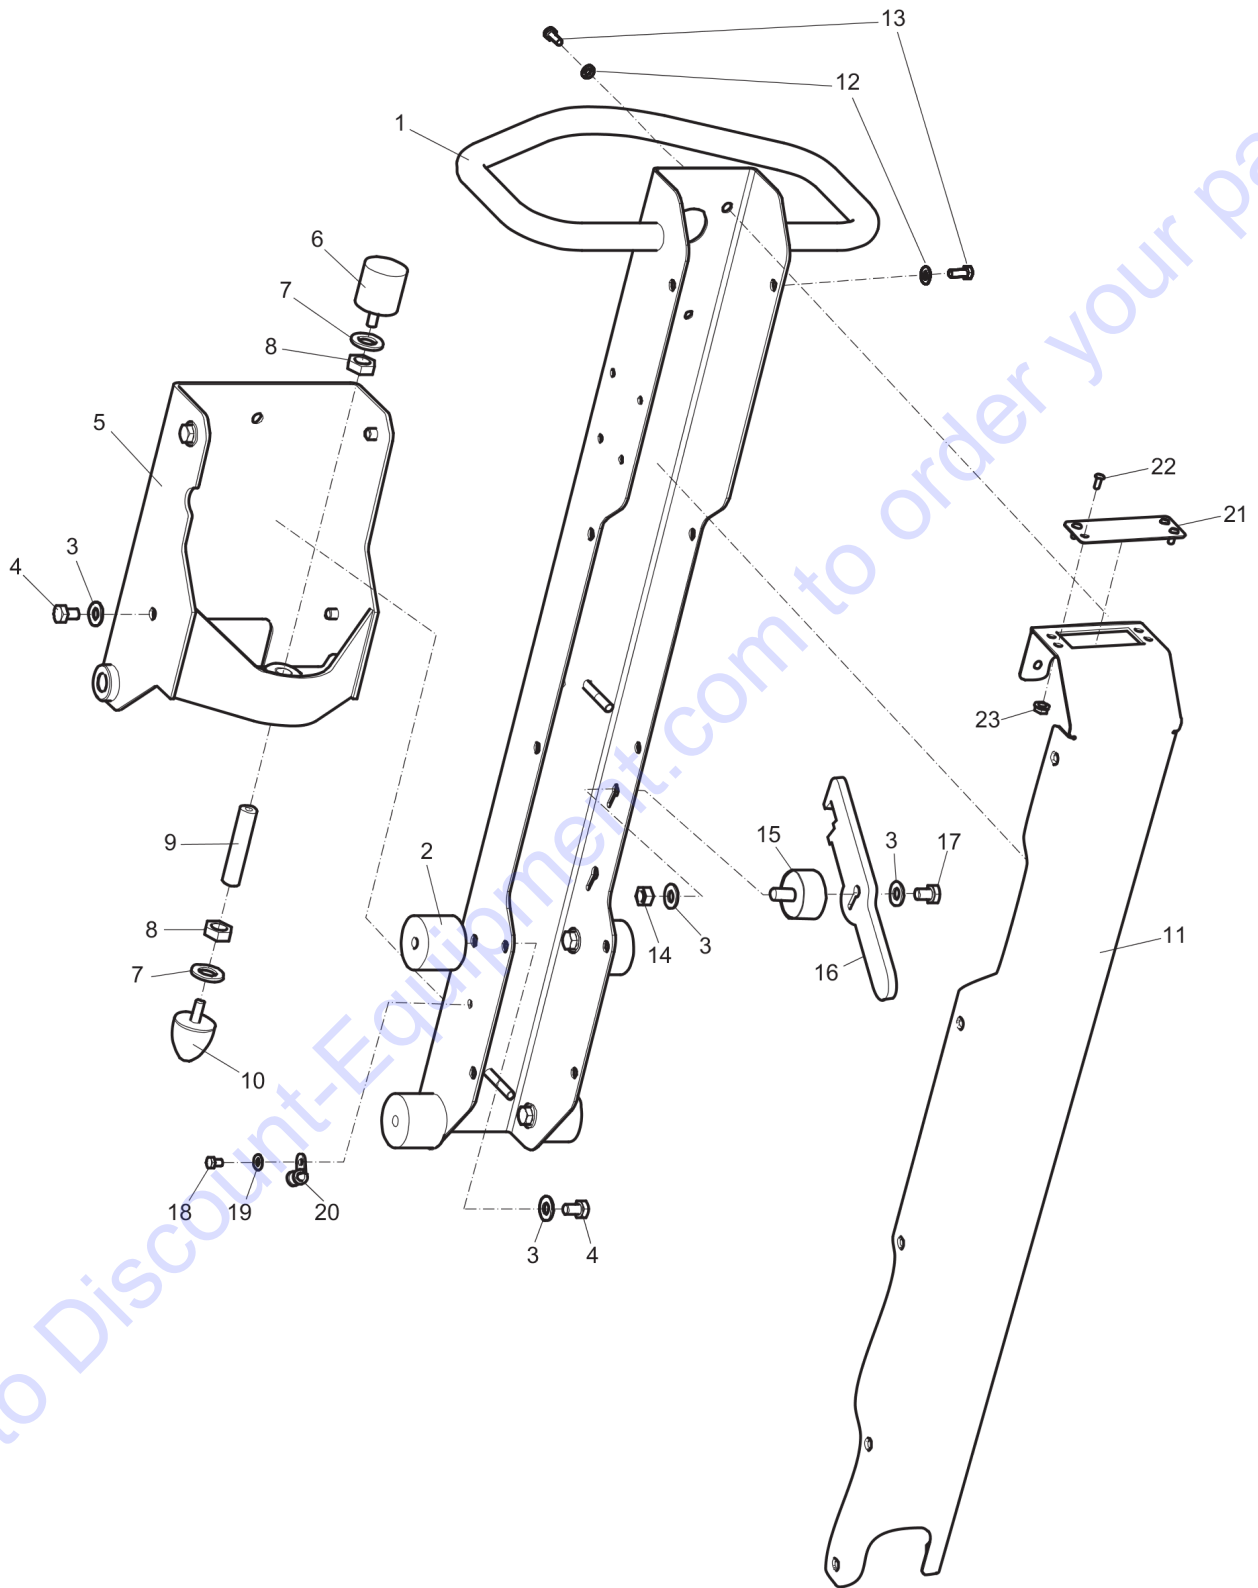

Spare parts list Handle

Refer to the Parts Online web page for most up-to-date information. The printed information might be outdated.

Item	Part No.	Name	Qty	L
1	594142901	Handle	1	
2	594147501	Shock absorber	4	
3	-	Steel plain washer, 10.5 x 22 x 2 mm, 0.41 x 0.87 x 0.08 in. 300 HV	10	
4	-	Screw, M10 x 14 mm 8.8 A3K	8	
5	595119401	Bracket	1	
6	594527201	Shock absorber	1	
7	-	Washer, 17 x 30 x 3 mm, 0.70 x 1.18 x 0.12 in. 300 HV	2	
8	595059701	Nut, M16 A3K	2	
9	594492401	Stud	1	
10	594527201	Shock absorber	1	
11	595178001	Cover	1	
12	-	Washer, 8.4 x 16 x 1.5 mm, 0.33 x 0.63 x 0.06 in. 300 HV	12	
13	-	Screw, M8 x 16 mm 8.8 A2K	12	
14	-	Nut, M10 A3K	1	
15	594462701	Shock absorber	1	
16	594434101	Hook	1	
17	-	Screw, M10 x 20 mm 8.8 A3K	1	
18	595033201	Hex. head screw	1	
19	-	Washer, 6.4 x 12 x 1.5 mm, 0.25 x 0.47 x 0.06 in. 300 HV	1	
20	595188701	Clamp	1	
21	594647101	Cover	1	
22	-	Screw, M5 x 14 A2-70	4	
23	-	Nut, M5 A2K	1