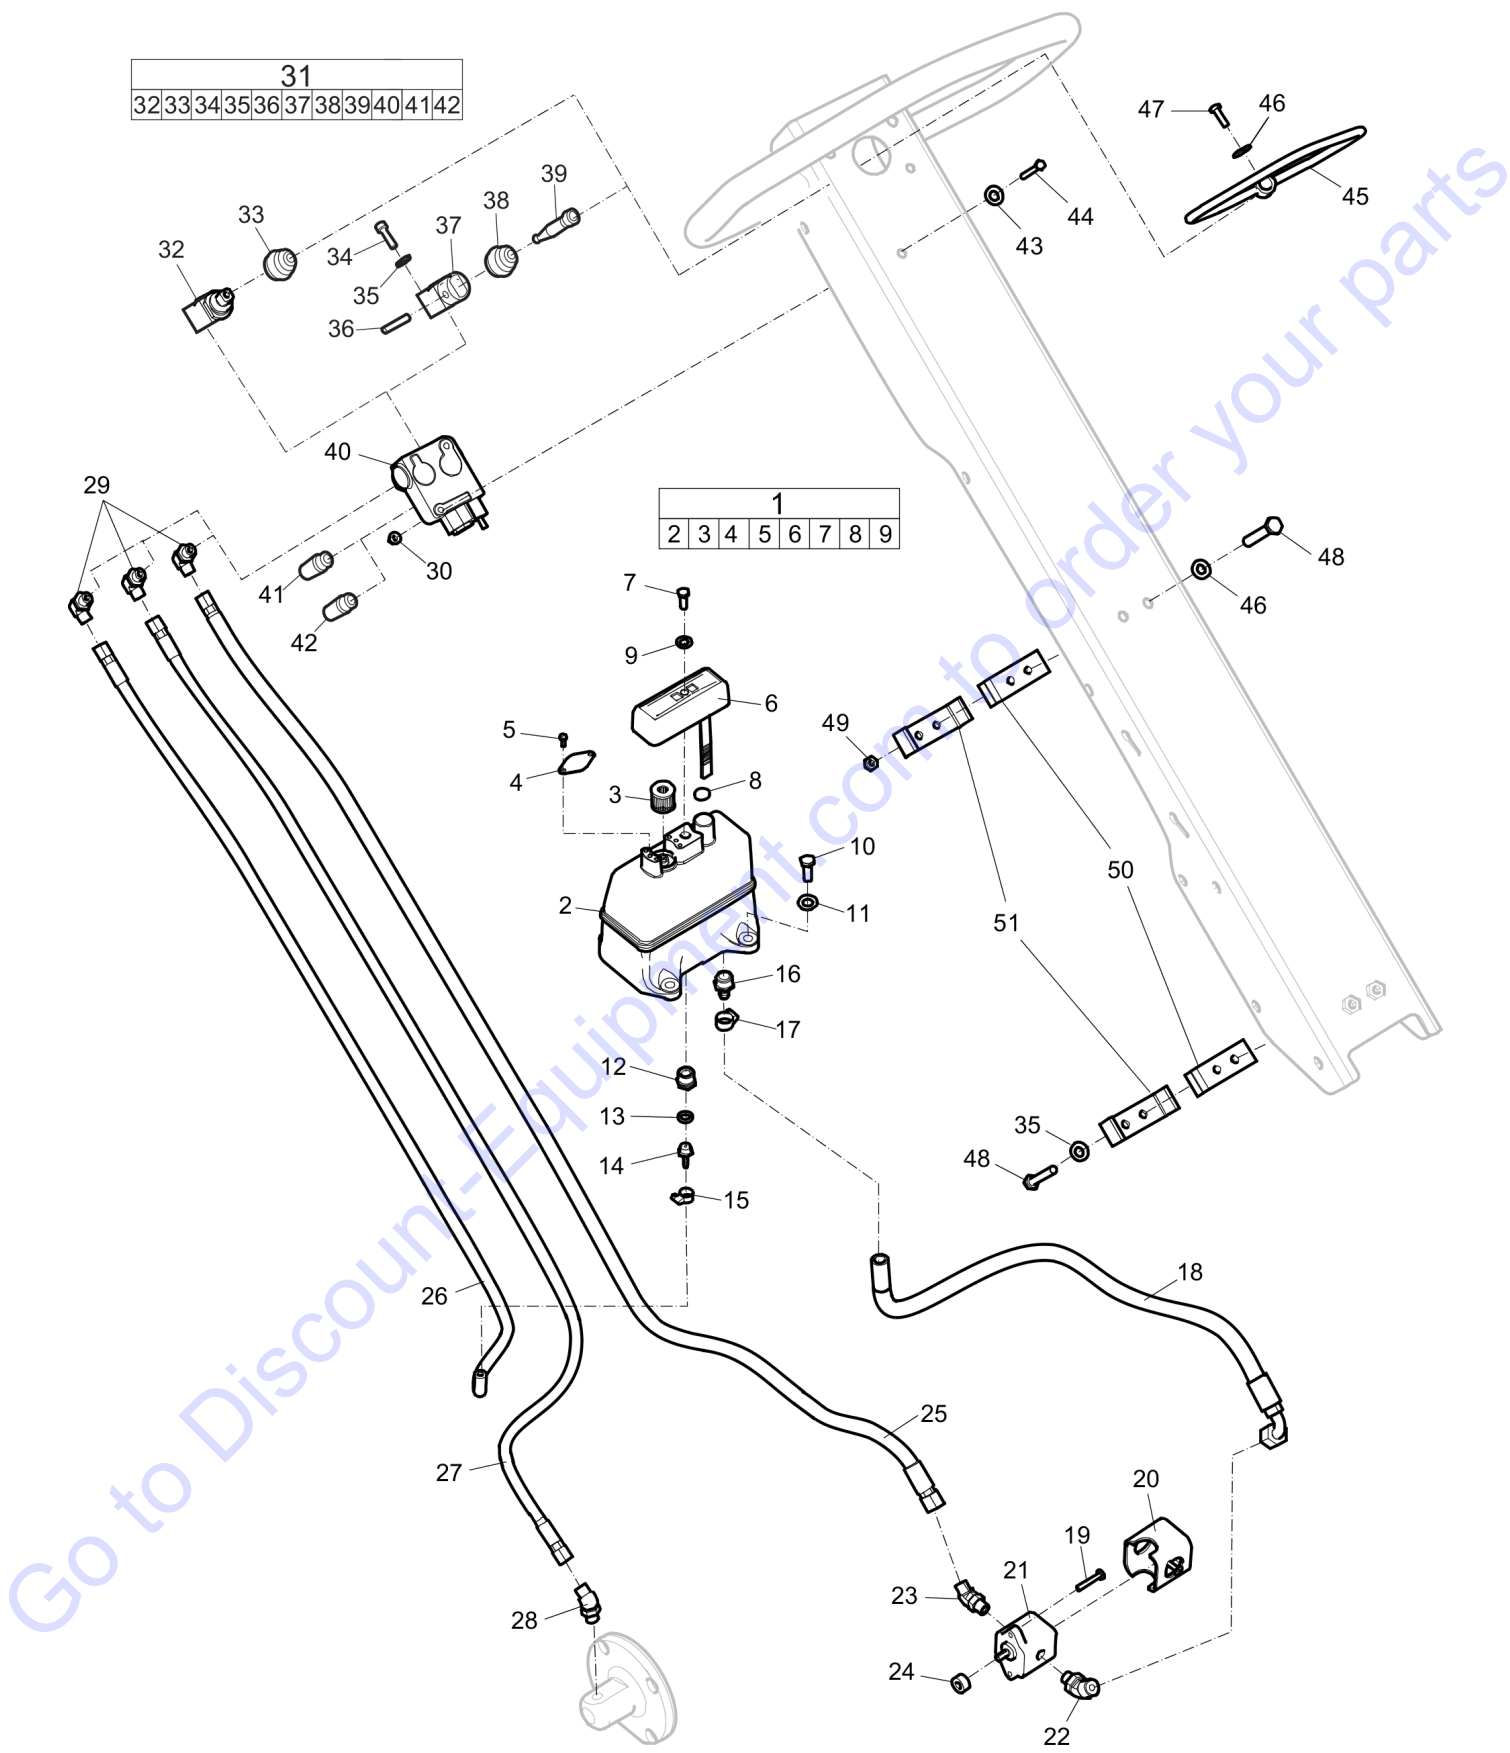

Spare parts list Hydraulic system

Refer to the Parts Online web page for most up-to-date information. The printed information might be outdated.

Item	Part No.	Name	Qty	L
1	594426301	Hydraulic oil tank, complete	1	
2	--	Tank	1	
3	594445501	Air filter	1	
4	594445401	Holder	1	
5	--	Screw, K50 x 12 mm Type KX-PT	2	
6	594443101	Cover with oil dipstick	1	
7	--	Screw, M8 x 25 mm 8.8 A2K	1	
8	595047301	O-ring	1	
9	--	Washer, 8.4 x 16 x 1.5 mm, 0.33 x 0.63 x 0.06 in. 300 HV	1	
10	595054401	Screw M10x30	4	
11	-	Washer, 10.5 x 22 x 2 mm, 0.41 x 0.87 x 0.08 in. 300 HV	4	
12	595052101	Reducer	1	
13	-	Washer, 13.3 x 18.9 x 1.5 mm, 0.52 x 0.74 x 0.06 in. Copper	1	
14	594453901	Hose coupling	1	
15	595160701	Hose clamp	1	
16	594453301	Hose coupling	1	
17	595454701	Hose clamp	1	
18	594430801	Hydraulic hose	1	
19	-	Screw, M6 x 20 mm 8.8 A2K	2	
20	594324301	Cover	1	
21	594455301	Hydraulic pump	1	
22	594523701	Elbow	1	
23	595063301	Elbow connector 45	1	A
24	594548901	Sleeve	1	
25	594614001	Hydraulic hose	1	B
26	594487601	Hydraulic hose	1	C
27	594614101	Hydraulic hose	1	D
28	595063301	Elbow connector 45	1	E
29	594518601	Connector	3	F
30	-	Nut, M6 x 1 mm A2K	2	
31	594333201	Valve	1	
32	594580901	Lever housing	1	I
33	594565001	Rubber cover	1	G
34	594209001	Screw	2	H
35	594209101	Washer	4	H
36	594208701	Pin	1	H
37	594208601	Housing	1	J
38	594208901	Rubber cover	1	H

Refer to the Parts Online web page for most up-to-date information. The printed information might be outdated.