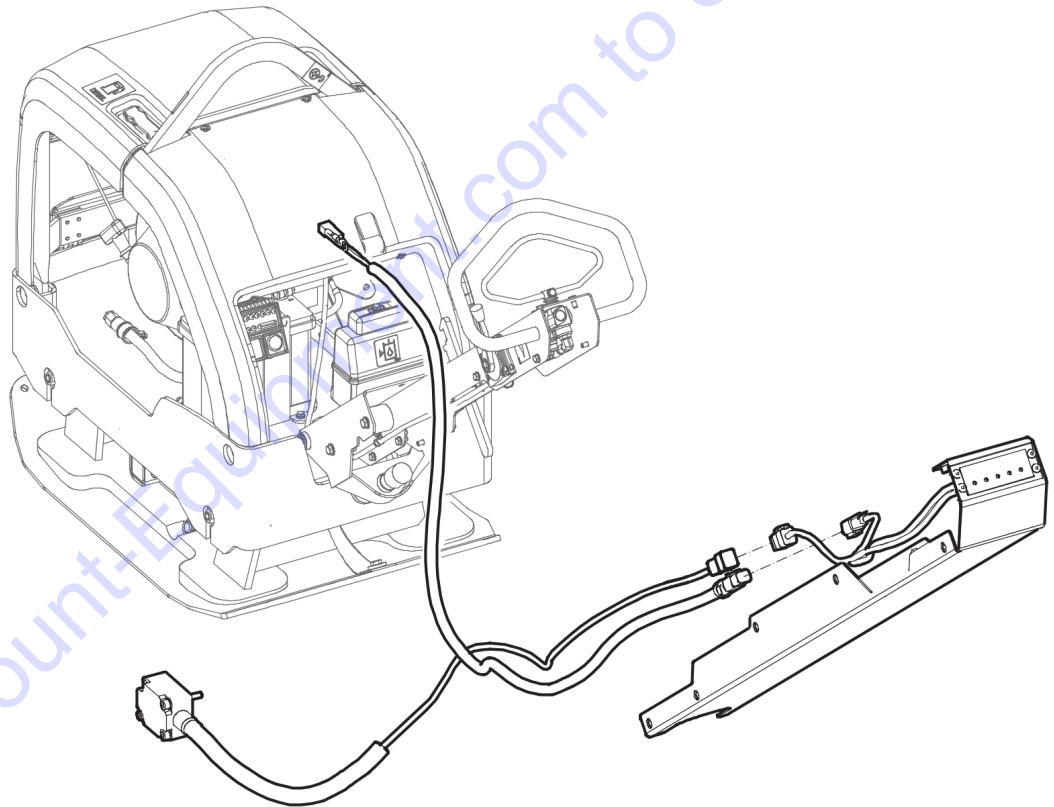

Service, repair and wear part kits   Compaction indicator kit