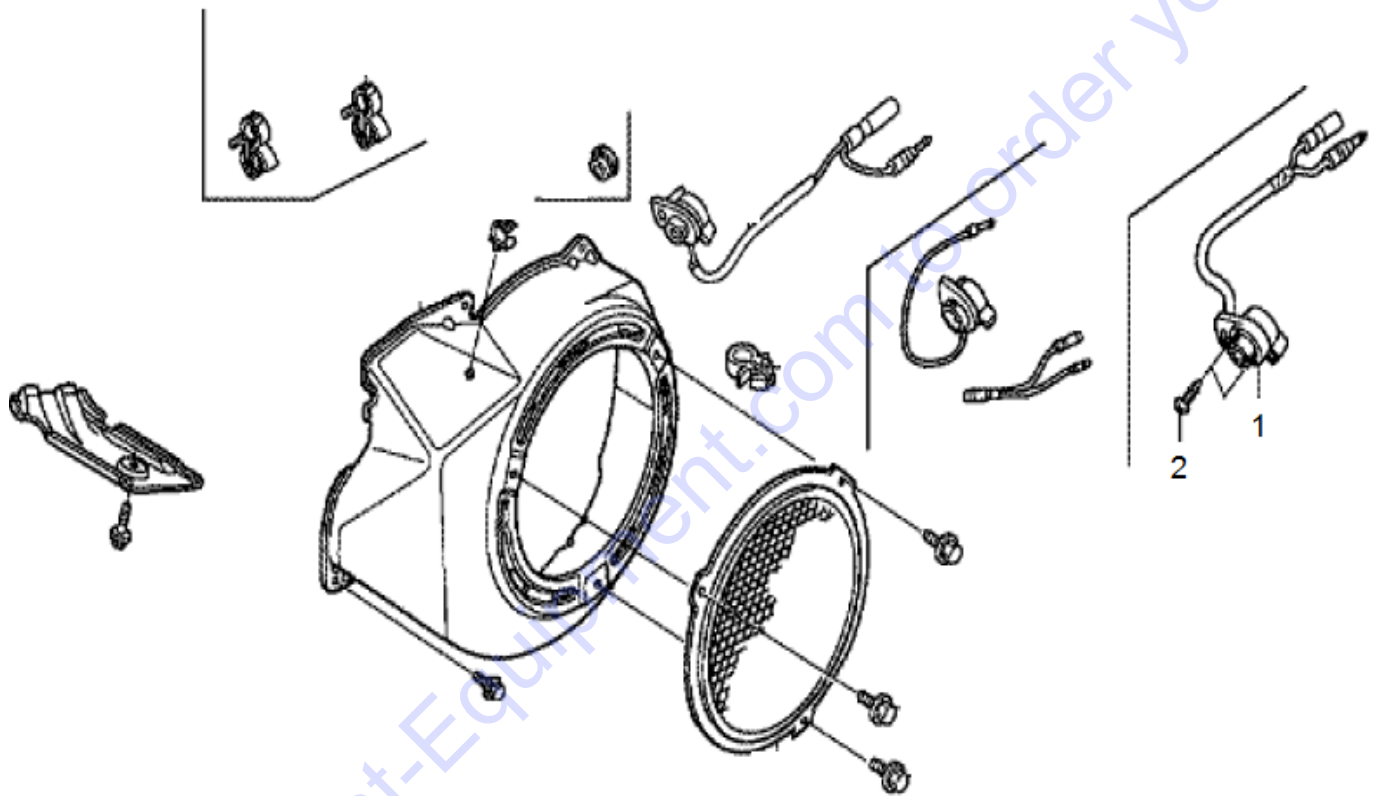

Engine Fan cover

Item	Part No.	Name	Qty	L
1	595359501	Switch assy., engine stop	1	
2	595359601	Screw, tapping, 3x6 (po)	2	

Go to Discount-Equipment.com to order your parts