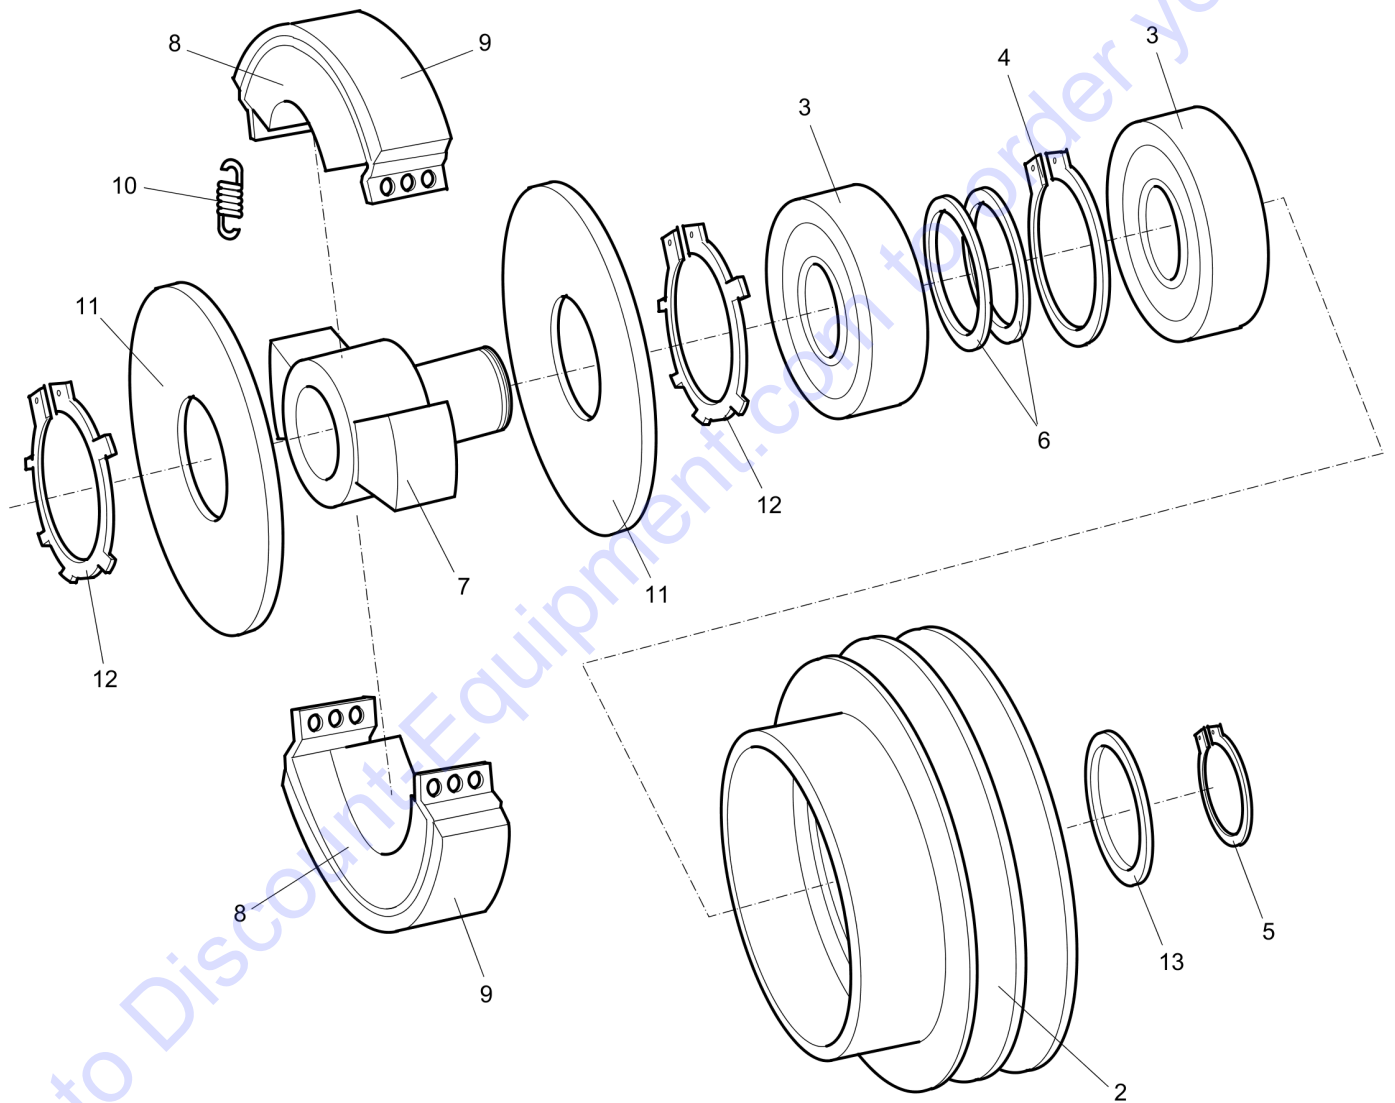

Spare parts list Centrifugal clutch, Lombardini

1												
2	3	4	5	6	7	8	9	10	11	12	13