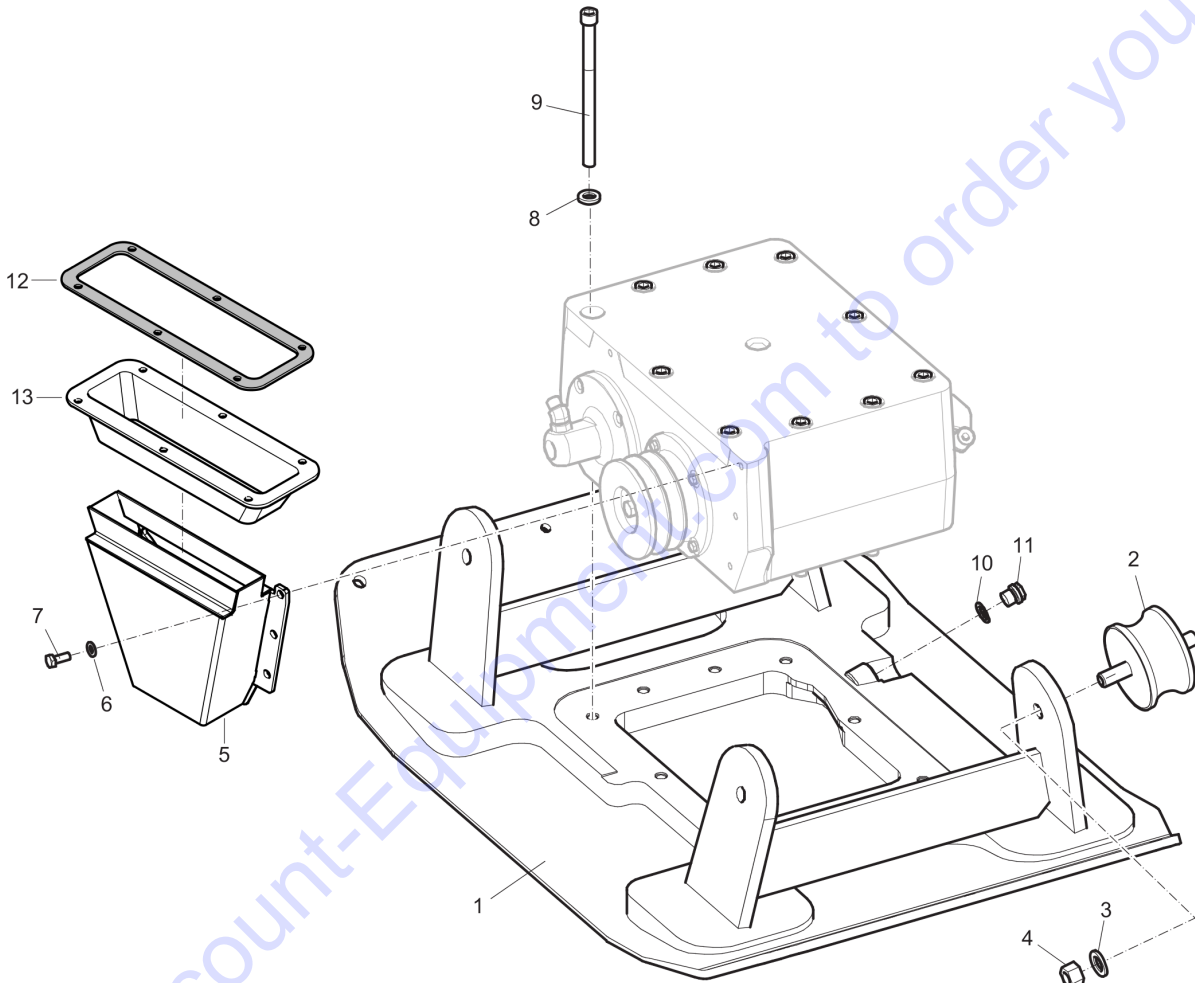

Spare parts list Ground plate and eccentric element installation

Refer to the Parts Online web page for most up-to-date information. The printed information might be outdated.

Item	Part No.	Name	Qty	L
1	594646601	Ground plate	1	
2	594323201	Shock absorber	4	
3	-	Washer, 17 x 30 x 3 mm, 0.70 x 1.18 x 0.12 in. 300 HV	4	
4	-	Nut, M16 A3K	4	
5	594164401	Belt guard	1	
6	-	Washer, 8.4 x 16 x 1.5 mm, 0.33 x 0.63 x 0.06 in. 300 HV	5	
7	-	Screw, M8 x 20 mm 8.8 A2K	5	
8	595067901	Plain washer 13x24x4 mm	10	
9	594836901	Screw, M10 x 40 mm 12.9 GEOMET®	10	A
10	595047801	Washer, 16.7x24x1.5 mm Type A M16	1	
11	595048301	Plug, M16	1	
12	594753001	Bracket	1	
13	594164501	Bellow	1	

Comments for Page: Ground plate and eccentric element installation

A | GEOMET is a registered trademark of Nof Metal Coatings North America Inc.