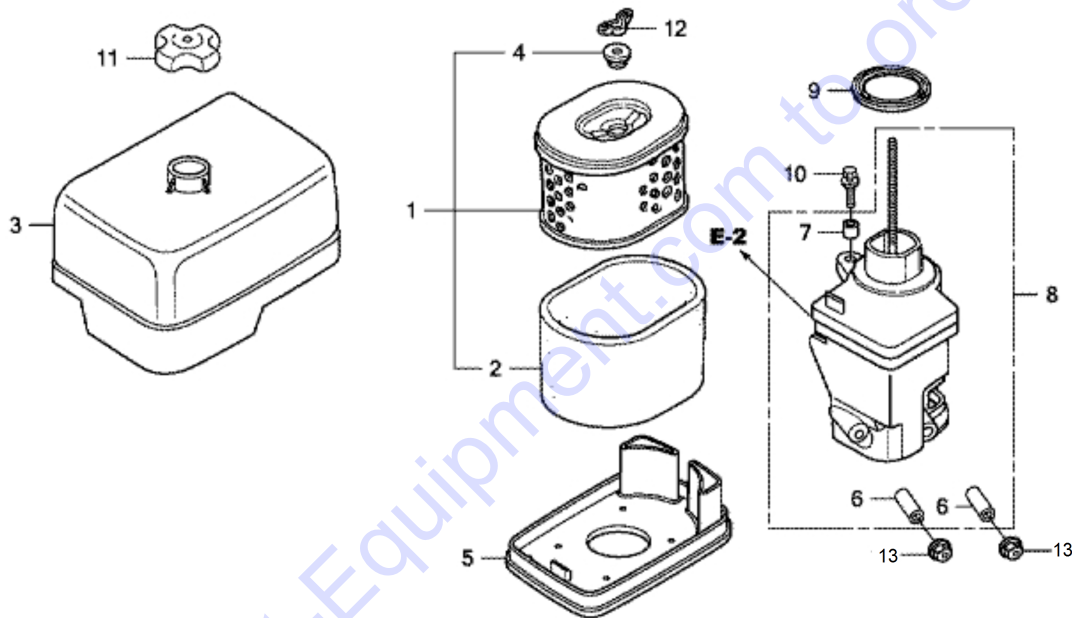

Engine Air cleaner

Item	Part No.	Name	Qty	L
1	595359001	Element, air cleaner (dual)	1	
2	595358901	Outer filter	1	
3	595360001	Cover, air cleaner case	1	
4	595049401	Grommet	1	
5	595377701	Nose, silencer	1	
6	595377801	Collar, air cleaner	2	
7	595130501	Collar b, air cleaner	1	
8	595130601	Elbow comp., air cleaner	1	
9	595470801	Gasket	1	
10	595130701	Bolt-washer, 6x22	1	
11	595360101	Nut, air cleaner cover	1	
12	595049301	Nut	1	
13	595130801	Nut, flange, 6mm	2	

Refer to the Parts Online web page for most up-to-date information. The printed information might be outdated.