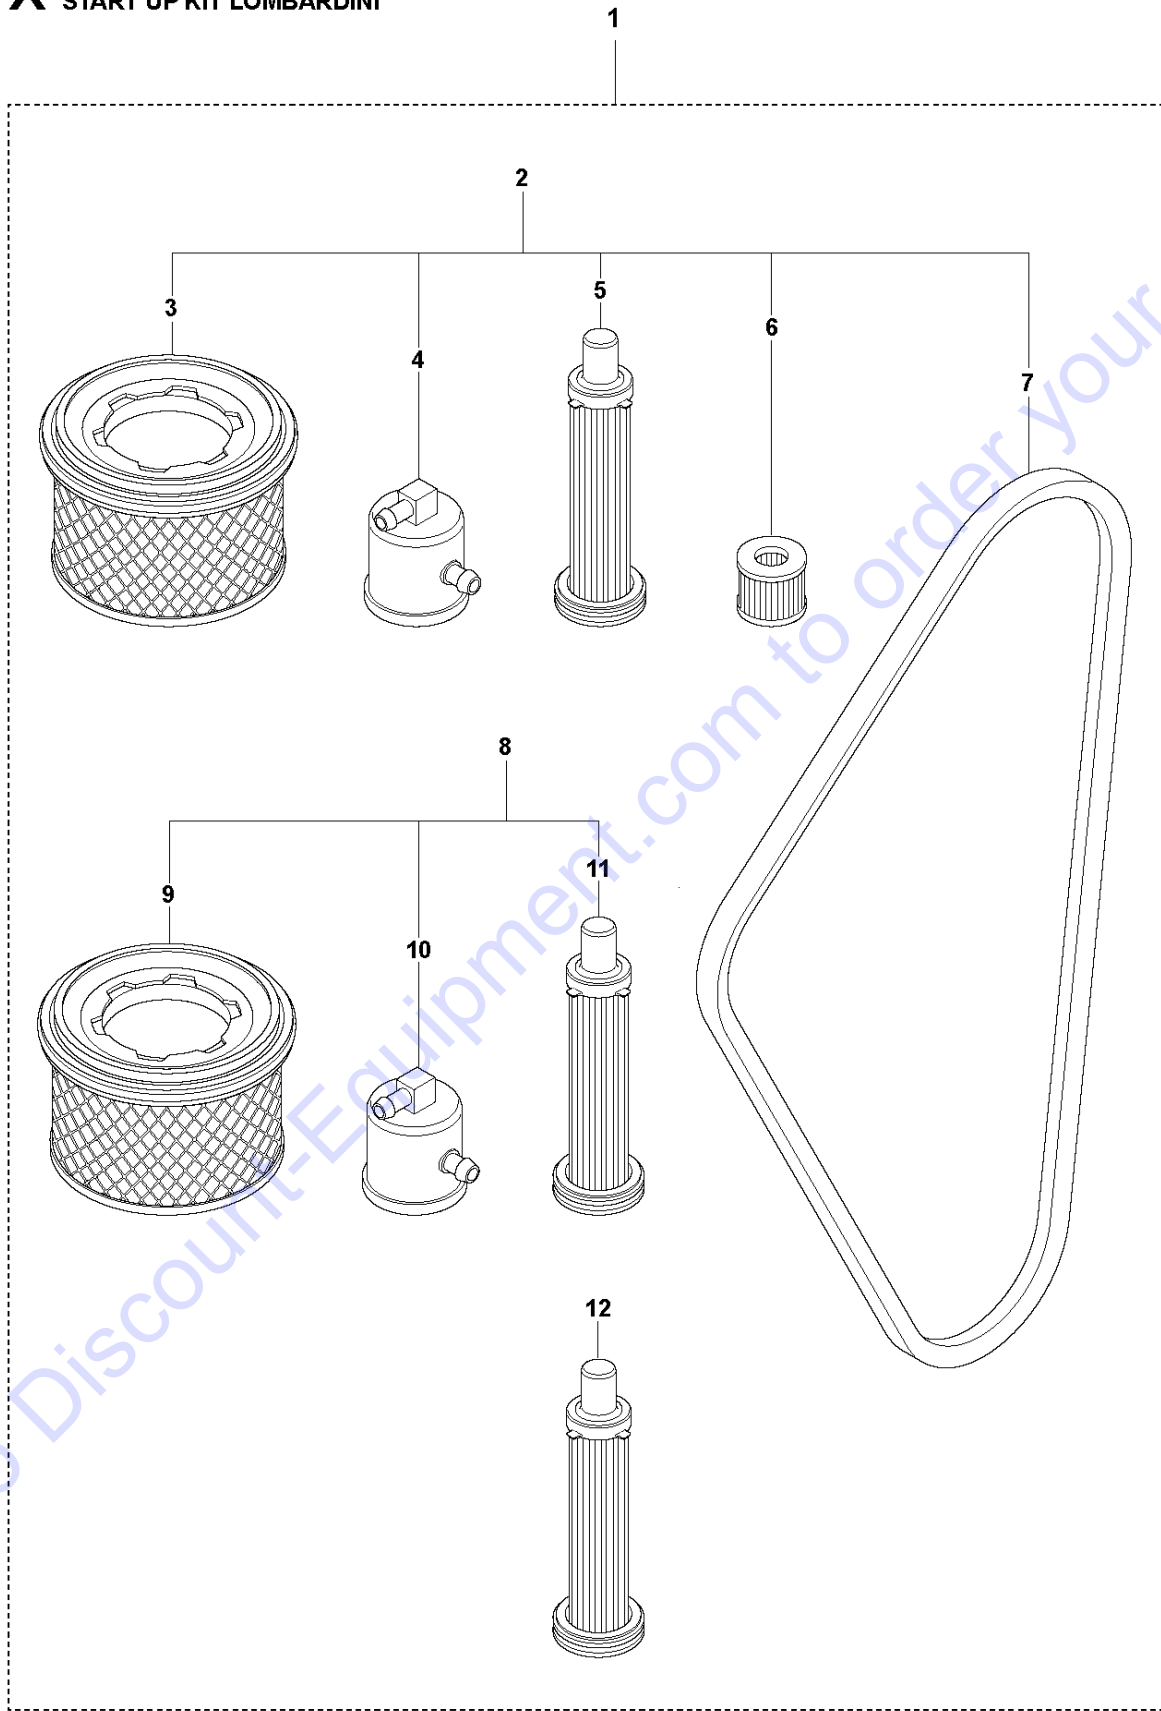

X LG 400
START UP KIT LOMBARDINI

Go to Discount-Equipment.com to order your parts

START UP KIT - LOMBARDINI LG 400, 967855401, 967855402, 967896401, 967896403, 2019-08

Ref	Part No	Description	Remark	QTY	KIT
1	594 21 74-01	SERVICE KIT		1	
2	594 21 53-01	SERVICE KIT		1	1
3	594 19 74-01	AIR FILTER		1	1, 2
4	594 19 73-01	FUEL FILTER		1	1, 2
5	594 19 75-01	OIL FILTER		1	1, 2
6	594 44 55-01	AIR FILTER		1	1, 2
7	594 33 29-01	BELT		2	1, 2
8	595 13 24-01	SERVICE KIT		1	1
9	594 19 74-01	AIR FILTER		1	1, 8
10	594 19 73-01	FUEL FILTER		1	1, 8
11	594 19 75-01	OIL FILTER		1	1, 8
12	594 19 75-01	OIL FILTER		1	1

Go to Discount-Equipment.com to order your parts