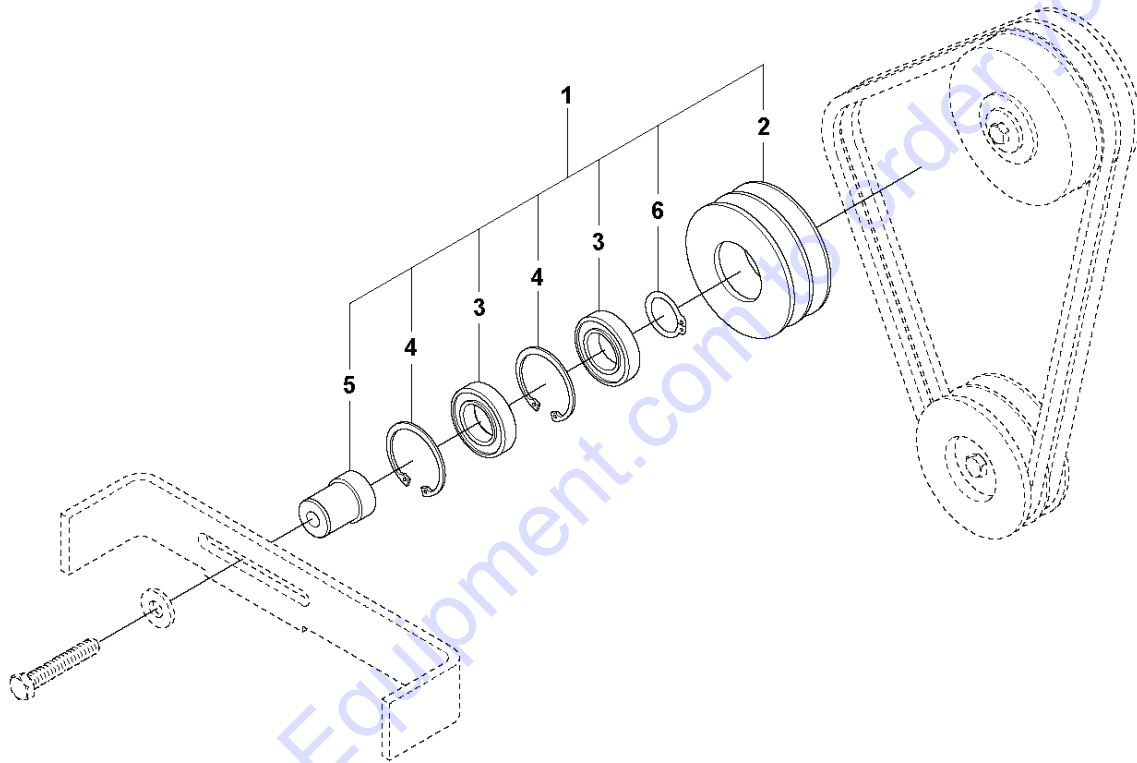

L LG 400
BELT TIGHTENER

BELT TIGHTENER

LG 400, 967855401, 967855402, 967896401, 967896403, 2019-08

Ref	Part No	Description	Remark	QTY	KIT
1	595 46 50-01	PULLER		1	
2	594 44 01-01	BELT		1	1
3	594 25 91-01	BALL BEARING		2	1
4	595 04 61-01	SNAP RING		2	1
5	594 49 10-01	SHAFT		1	1
6	595 04 55-01	SNAP RING		1	1

Go to Discount-Equipment.com to order your parts