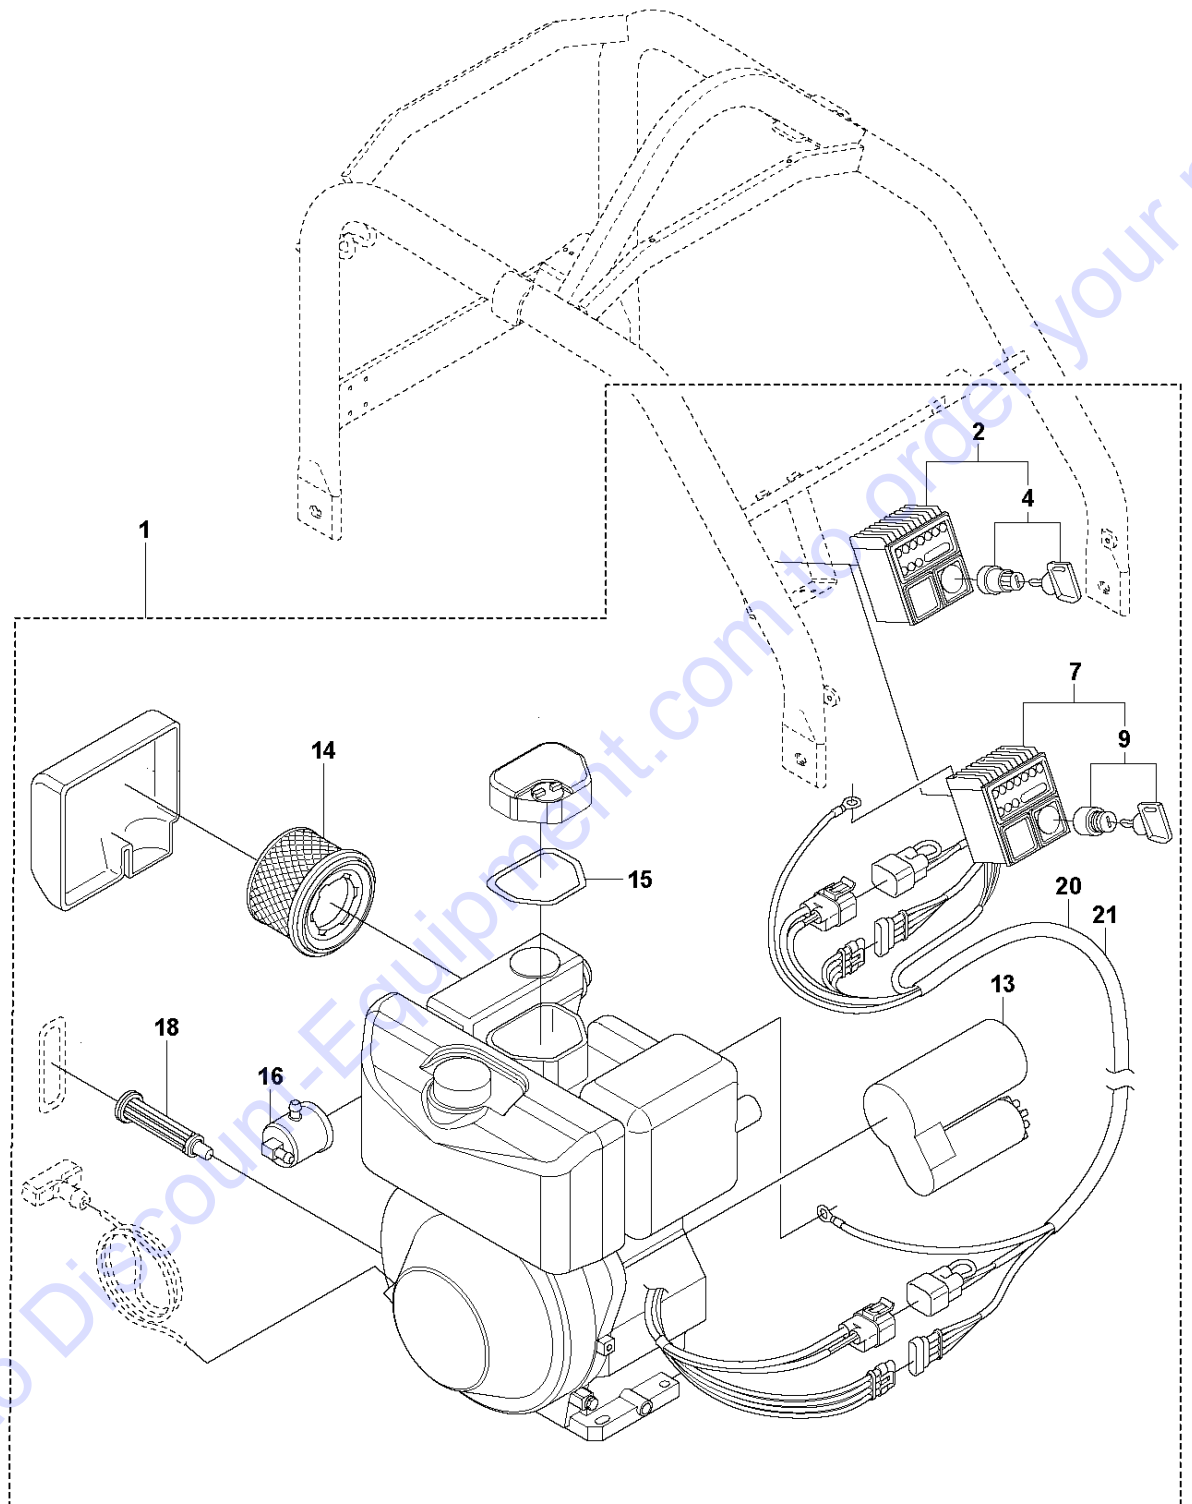

G LG 400
ENGINE - LOMBARDINI 15 LD400 - NON EPA

ENGINE - LOMBARDINI - NON EPALG 400, 967855401, 967855402, 967896401, 967896403, 2019-08

Ref	Part No	Description	Remark	QTY	KIT
1	595 50 34-01	ENGINE	Lombardini 15LD440	1	
2	594 21 18-01	BOX		1	1
4	594 20 20-01	IGNITION SWITCH		1	2
7	594 21 40-01	STARTER		1	
9	594 19 14-01	IGNITION SWITCH		1	7
13	594 19 78-01	STARTER		1	
14	594 19 74-01	AIR FILTER		1	
15	594 19 77-01	COVER		1	
16	594 19 73-01	FUEL FILTER		1	
18	594 19 75-01	OIL FILTER		1	
20	594 17 63-01	HARNESS		1	
21	597 16 07-01	EXTENSION CABLE		1	

Go to Discount-Equipment.com to order your parts