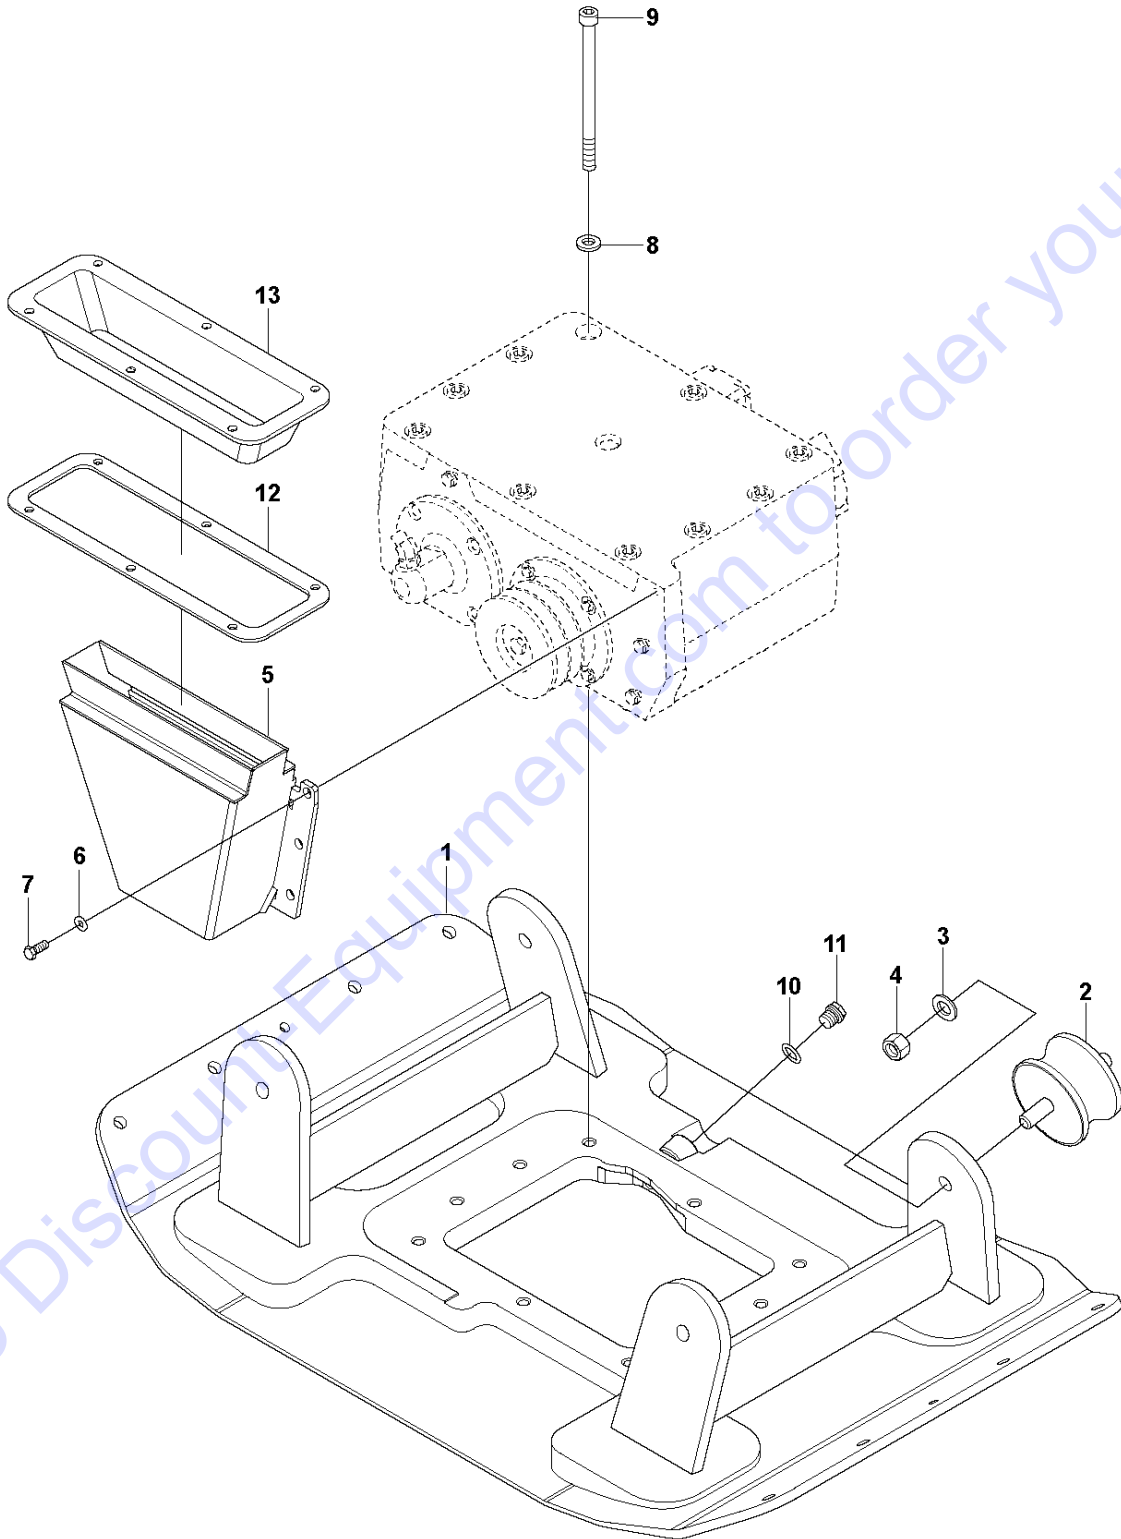

A LG 400
GROUND PLATE & ECCENTRIC ELEMENT INSTALLATION

Go to DiscountEquipment.com to order your parts

GROUND PLATE & ECCENTRIC ELEMENT INSTALLATION
967896401, 967896403, 2019-08

LG 400, 967855401, 967855402,

Ref	Part No	Description	Remark	QTY KIT
1	594 64 66-01	GROUND PLATE		1
2	594 32 32-01	ABSORBER		4
3	595 03 67-01	WASHER	17 x 30 x 3 mm, 0.70 x 1.18 x 0.12 in. 300 HV	4
4	595 03 58-01	NUT	M16 A3K	4
5	594 16 44-01	BELT GUARD		1
6	595 03 66-01	WASHER	8.4 x 16 x 1.5 mm, 0.33 x 0.63 x 0.06 in. 300 HV	5
7	594 11 79-01	SCREW	M8 x 20 mm 8.8 A2K	5
8	595 06 79-01	WASHER		10
9	594 83 69-01	SCREW		10
10	595 04 78-01	GASKET		1
11	595 04 83-01	PLUG		1
12	594 75 30-01	FLANGE		1
13	594 16 45-01	PROTECTION		1

Go to Discount-Equipment.com to order your parts