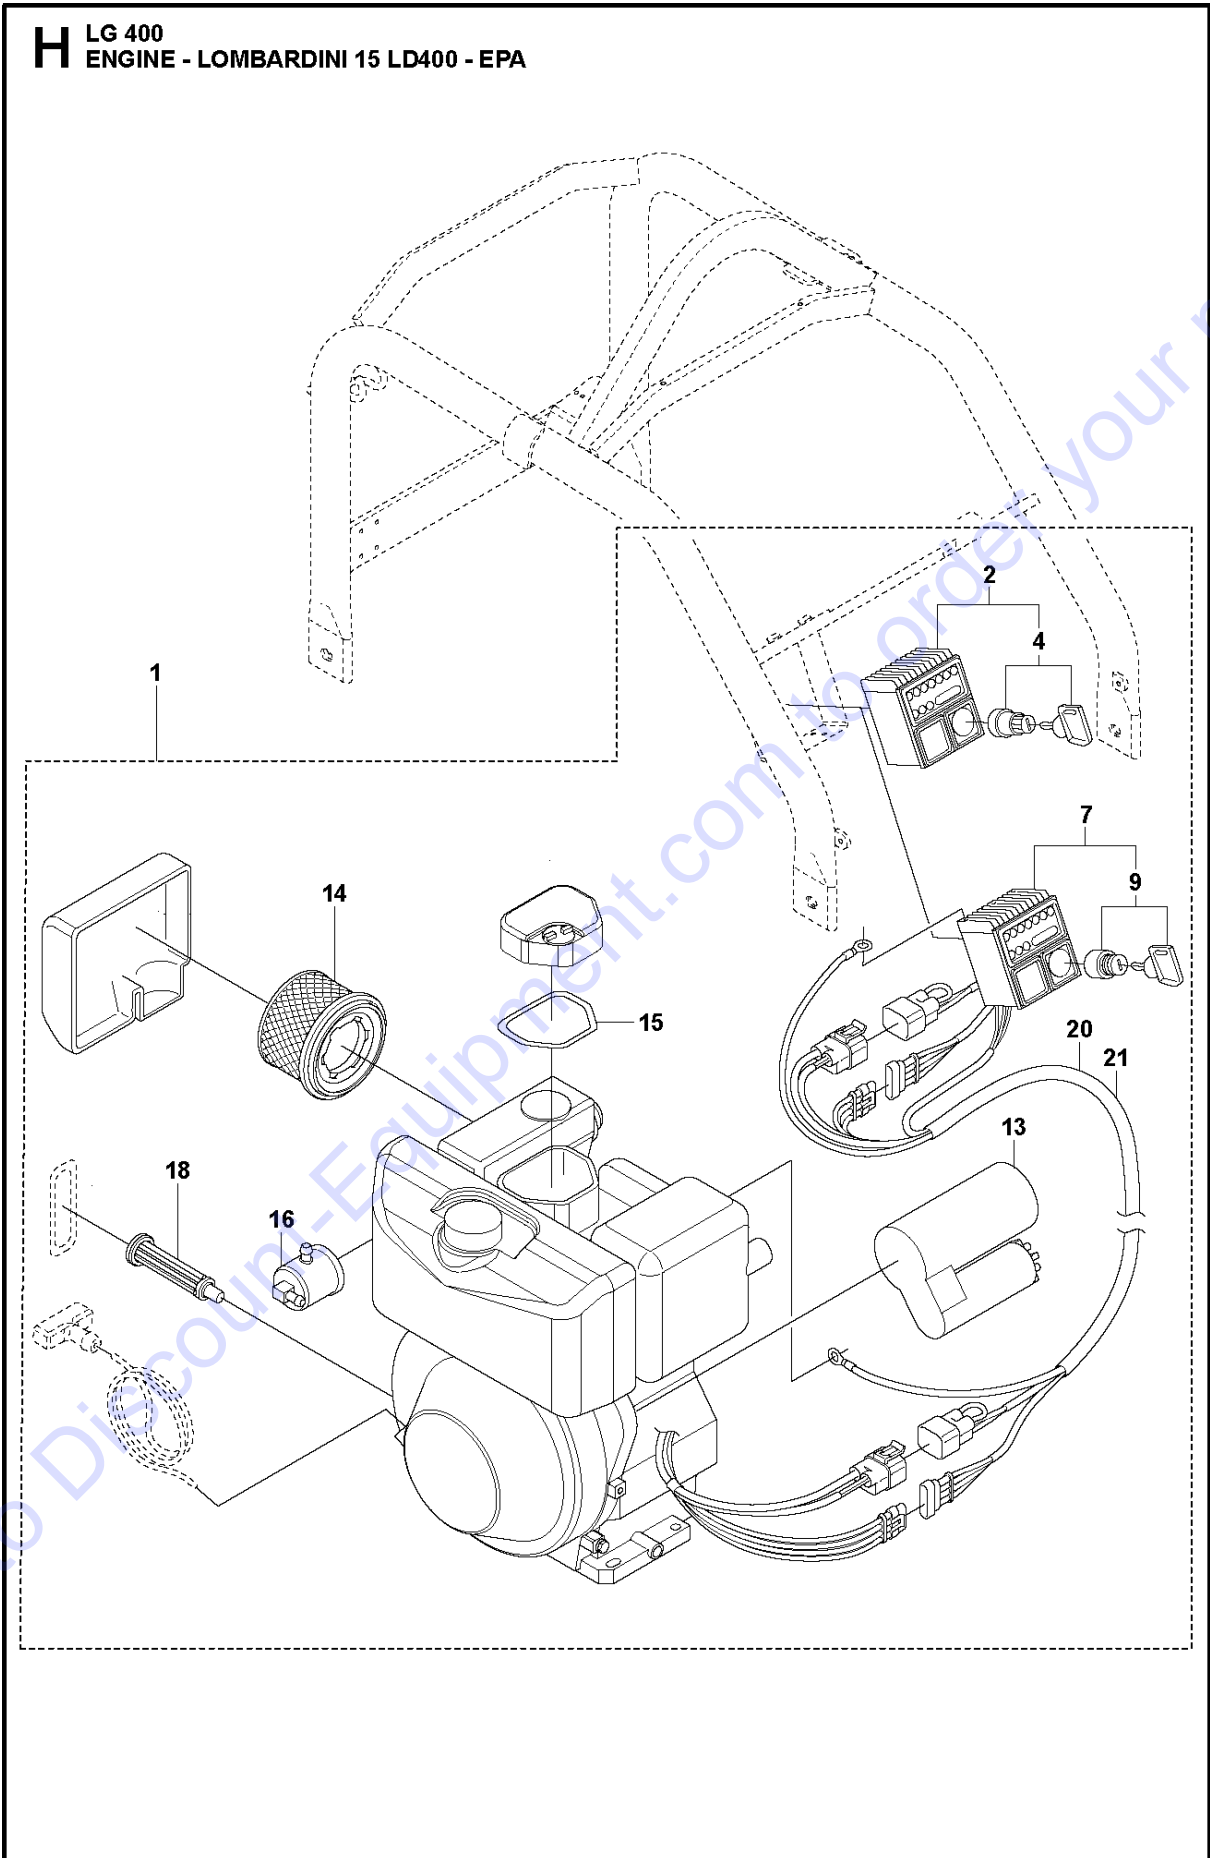

H LG 400
ENGINE - LOMBARDINI 15 LD400 - EPA

ENGINE - LOMBARDINI - EPA LG 400, 967855401, 967855402, 967896401, 967896403, 2019-08

Ref	Part No	Description	Remark	QTY	KIT
1	594 49 23-01	ENGINE	Lombardini 15LD440 EPA	1	
2	594 21 18-01	BOX		1	1
4	594 20 20-01	IGNITION SWITCH		1	2
7	594 21 40-01	STARTER		1	
9	594 19 14-01	IGNITION SWITCH		1	7
13	594 19 78-01	STARTER		1	
14	594 19 74-01	AIR FILTER		1	
15	594 19 77-01	COVER		1	
16	594 19 73-01	FUEL FILTER		1	
18	594 19 75-01	OIL FILTER		1	
20	594 17 63-01	HARNESS		1	
21	597 16 07-01	EXTENSION CABLE		1	

Go to Discount-Equipment.com to order your parts