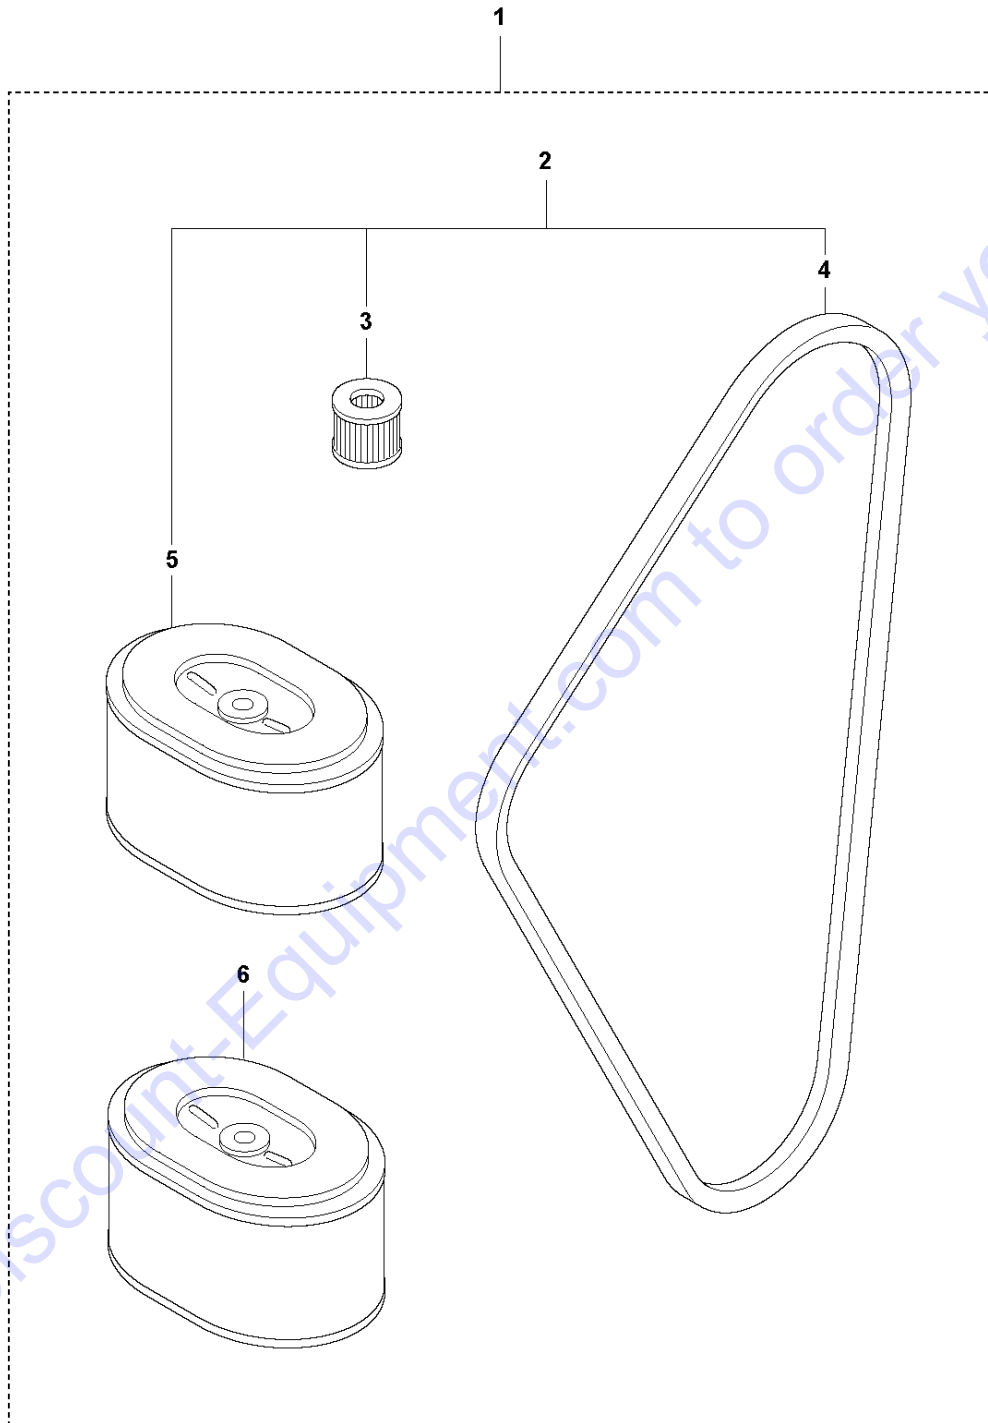

V LG 400
START UP KIT - HONDA

Go to DiscountEquipment.com to order your parts

Ref	Part No	Description	Remark	QTY	KIT
1	595 13 27-01	SERVICE KIT		1	
2	595 38 42-01	SERVICE KIT		1	1
3	594 44 55-01	AIR FILTER		1	1, 2
4	594 65 13-01	V-BELT		2	1, 2
5	594 19 81-01	AIR FILTER		1	1, 2
6	594 19 81-01	AIR FILTER		1	1

Go to Discount-Equipment.com to order your parts