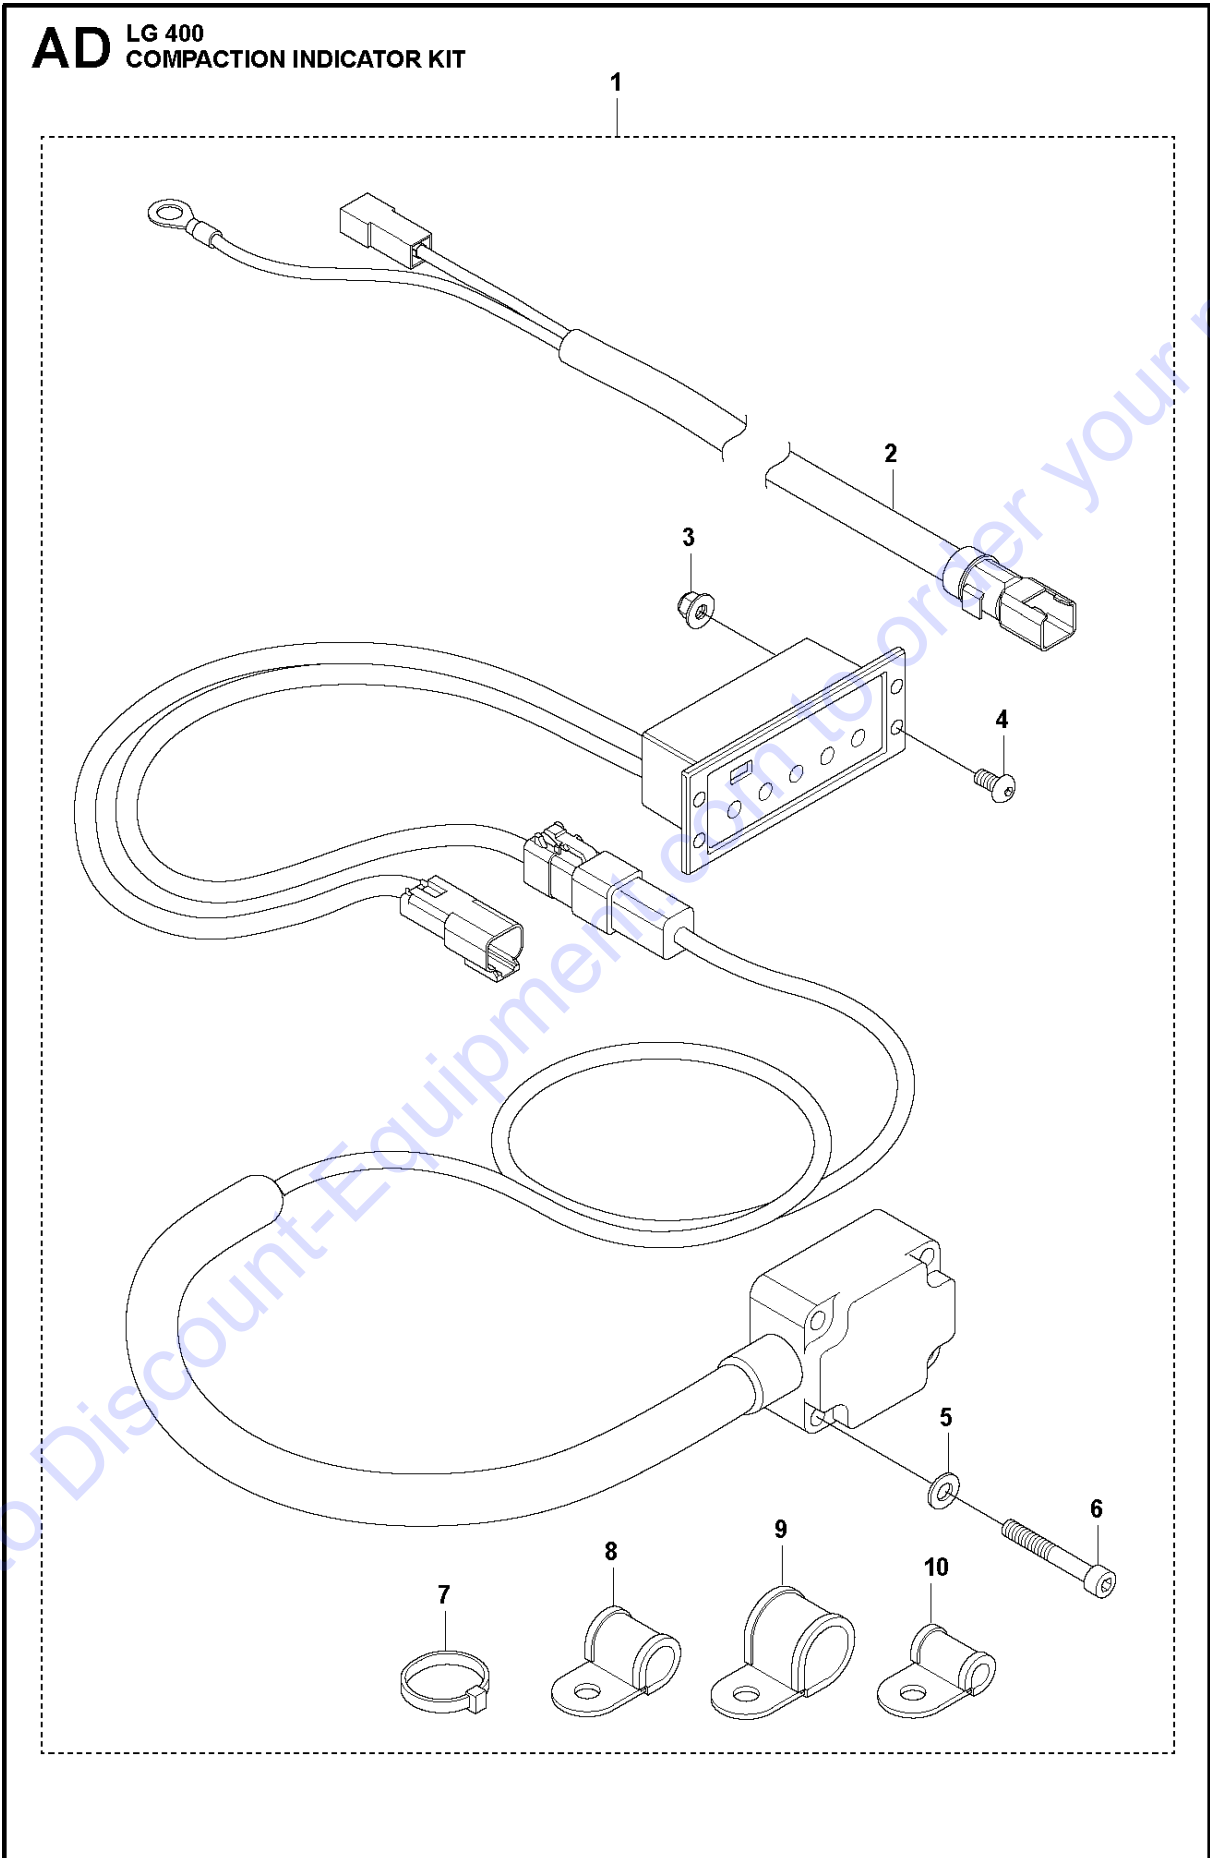

AD LG 400
COMPACTION INDICATOR KIT

COMPACTION INDICATOR KIT LG 400, 967855401, 967855402, 967896401, 967896403, 2019-08

Ref	Part No	Description	Remark	QTY KIT	
1	595 52 66-01	METER	Complete	1	
2	594 64 83-01	HARNES		1	1
3	595 35 24-01	NUT	flanged M05x0,80, -8, A2K	4	1
4	594 53 57-01	SCREW	M05 x 14, A2-70, Black	4	1
5	595 03 65-01	WASHER		4	1
6	594 12 03-01	SCREW	M6 x 35	4	1
7	594 54 47-01	CABLE		8	1
8	594 12 53-01	PIPE CLAMP	13.0 8.4 20.0	3	1
9	595 29 36-01	CLAMP	20.0 8.4 20.0	1	1
10	598 19 72-01	PIPE CLAMP	08.0 8.4 20.0	3	1

Go to Discount-Equipment.com to order your parts