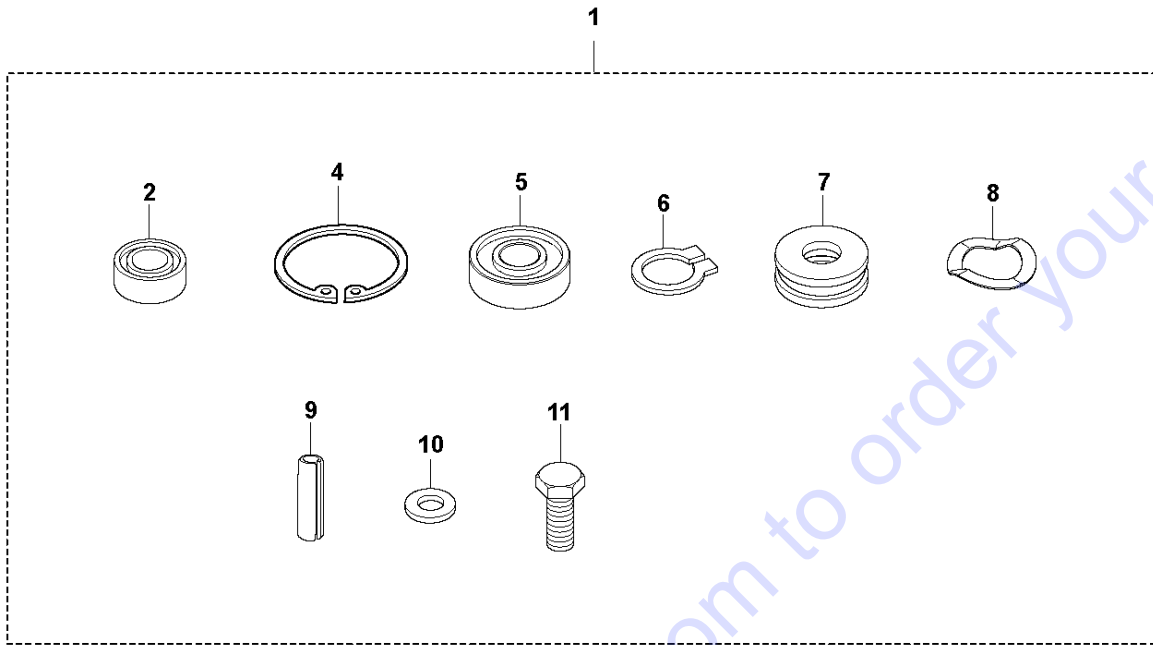

AC LG 400
FORWARD AND REVERSE PISTON REPAIR KIT

FORWARD & REVERSE PISTON REPAIR KIT
967896403, 2019-08

LG 400, 967855401, 967855402, 967896401,

Ref	Part No	Description	Remark	QTY KIT	
1	594 19 66-01	REPAIR KIT		1	
2	594 33 22-01	SEALING		1	1
4	594 26 64-01	RING		1	1
5	594 64 75-01	BALL BEARING		1	1
6	594 26 56-01	RING		1	1
7	594 64 76-01	BALL BEARING		1	1
8	594 64 77-01	SPRING WASHER		1	1
9	595 06 26-01	PIN		1	1
10	595 03 65-01	WASHER		4	1
11	595 10 98-01	SCREW		4	1

Go to Discount-Equipment.com to order your parts