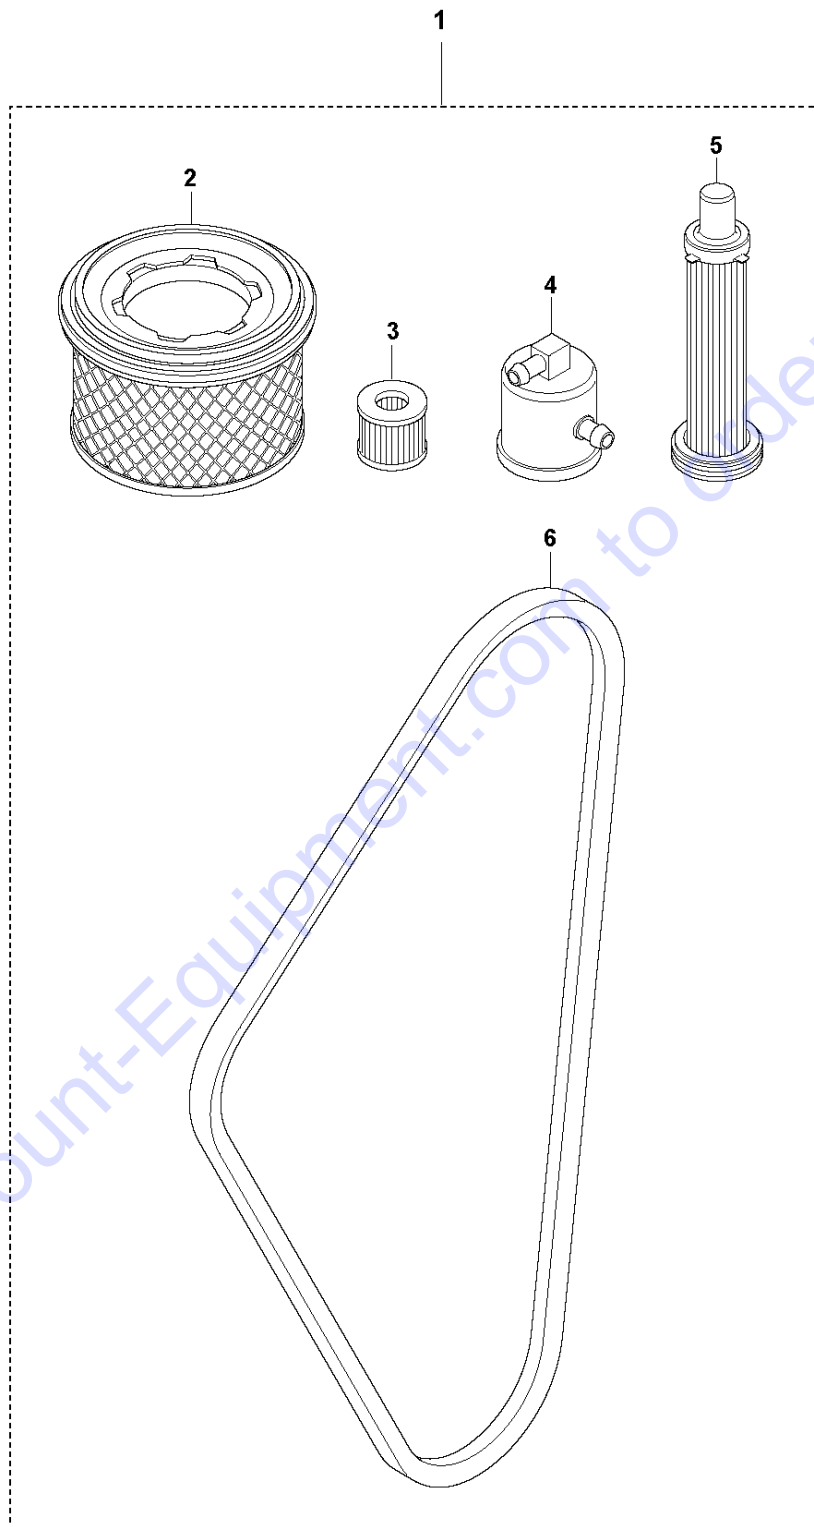

Y LG 400
12 MONTHS / 500 HOURS SERVICE KIT - LOMBARDINI

12 MONTHS / 500 HOURS SERVICE KIT - LOMBARDINI
967896401, 967896403, 2019-08

LG 400, 967855401, 967855402,

Ref	Part No	Description	Remark	QTY KIT	
1	594 21 53-01	SERVICE KIT	12 months	1	
3	594 44 55-01	AIR FILTER		1	1
2	594 19 74-01	AIR FILTER		1	1
4	594 19 73-01	FUEL FILTER		1	1
5	594 19 75-01	OIL FILTER	Internal	1	1
6	594 33 29-01	BELT		2	1

Go to Discount-Equipment.com to order your parts