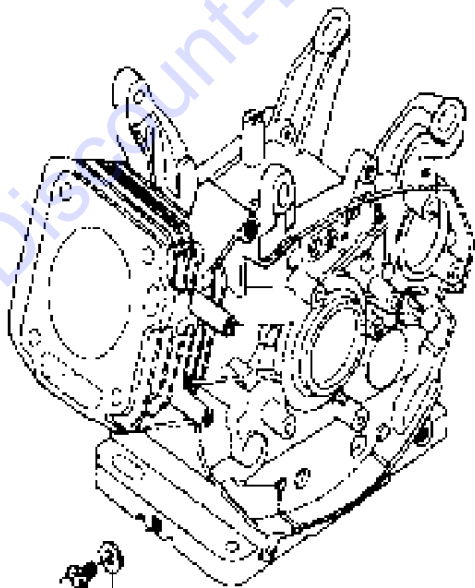

E LG 400
ENGINE - HONDA GX 390

5

2

Ref	Part No	Description	Remark	QTY	KIT
1	595 35 92-01	STARTER ASSY	Complete	1	
8	595 19 11-01	SUPPORT		1	1
7	594 76 03-01	GASKET		1	
10	595 05 13-01	SPARK PLUG		1	
13	594 20 40-01	SPARK PLUG		1	
8	595 13 12-01	GASKET		1	
14	595 04 94-01	GASKET		1	
22	595 04 93-01	NUT		1	
2	594 76 06-01	GASKET		2	
5	595 37 42-01	CAP		1	

Go to Discount-Equipment.com to order your parts