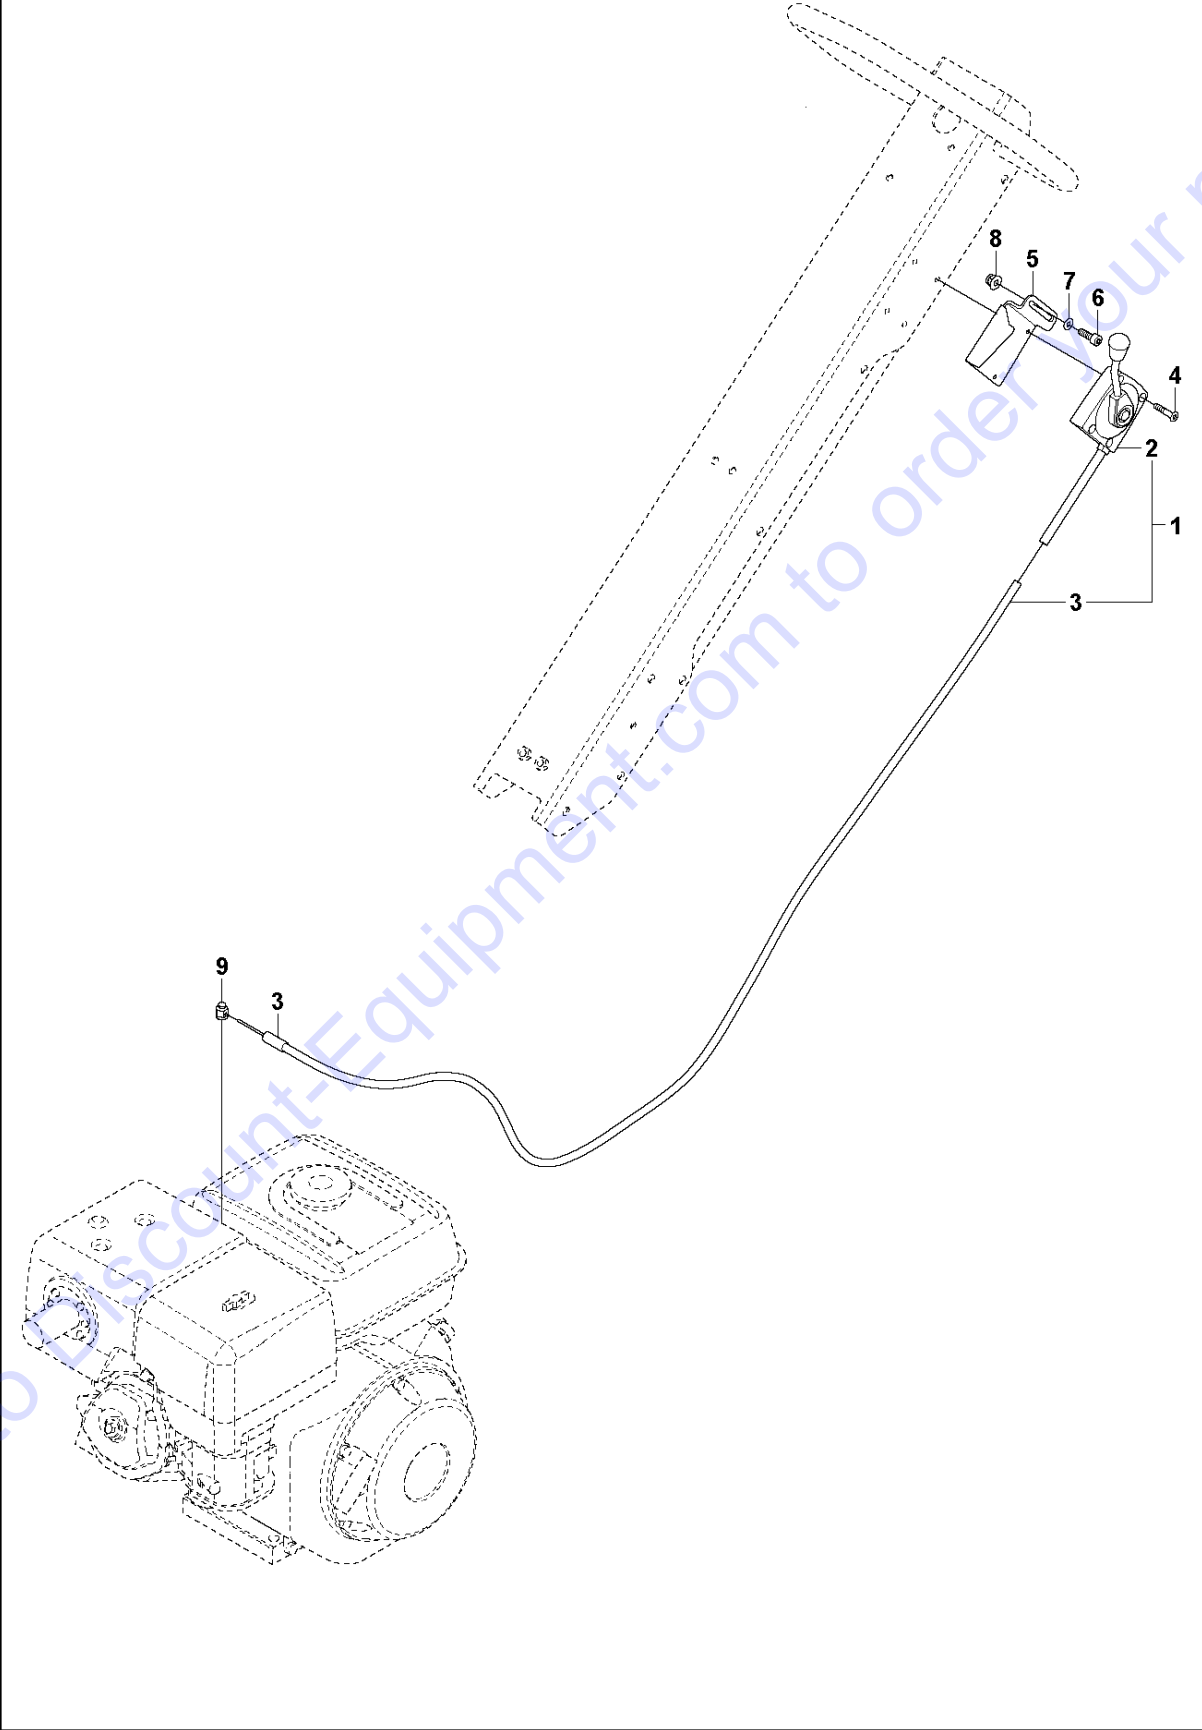

S LG 400
THROTTLE CONTROL - HONDA

THROTTLE CONTROL - HONDA LG 400, 967855401, 967855402, 967896401, 967896403, 2019-08

Ref	Part No	Description	Remark	QTY KIT
1	594 64 62-01	THROTTLE CONTROL		1
2	594 49 07-01	LEVER		1
3	594 64 63-01	CABLE		1
4	594 74 71-01	SCREW	M5 x 30 mm A2-70	4
5	594 64 51-01	BRACKET		1
6	595 03 42-01	SCREW	M6 x 16 mm 8.8 A2K	1
7	595 03 65-01	WASHER	6.4 x 12 x 1.5 mm, 0.25 x 0.47 x 0.06 in. 300 HV	1
8	595 11 26-01	NUT	M6 x 1 mm A2K	1
9	594 64 69-01	HOLDER		1

Go to Discount-Equipment.com to order your parts