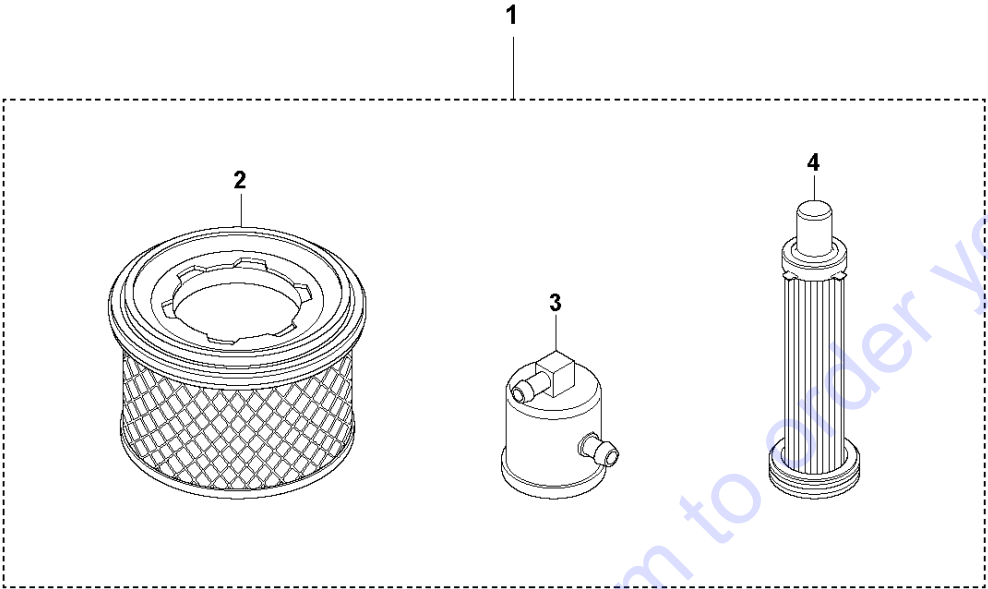

6 MONTHS / EVERY 250 HOURS KIT - LOMBARDINI LG 400, 967855401, 967855402, 967896401, 967896403, 2019-08

Z LG 400
6 MONTHS / 250 HOURS SERVICE KIT LOMBARDINI

Go to Discount-Equipment.com to order your parts

6 MONTHS / EVERY 250 HOURS KIT - LOMBARDINI LG 400, 967855401, 967855402, 967896401, 967896403, 2019-08

Ref	Part No	Description	Remark	QTY KIT	
1	595 13 24-01	SERVICE KIT	6 months	1	
2	594 19 74-01	AIR FILTER		1	1
3	594 19 73-01	FUEL FILTER		1	1
4	594 19 75-01	OIL FILTER	Internal	1	1

Go to Discount-Equipment.com to order your parts