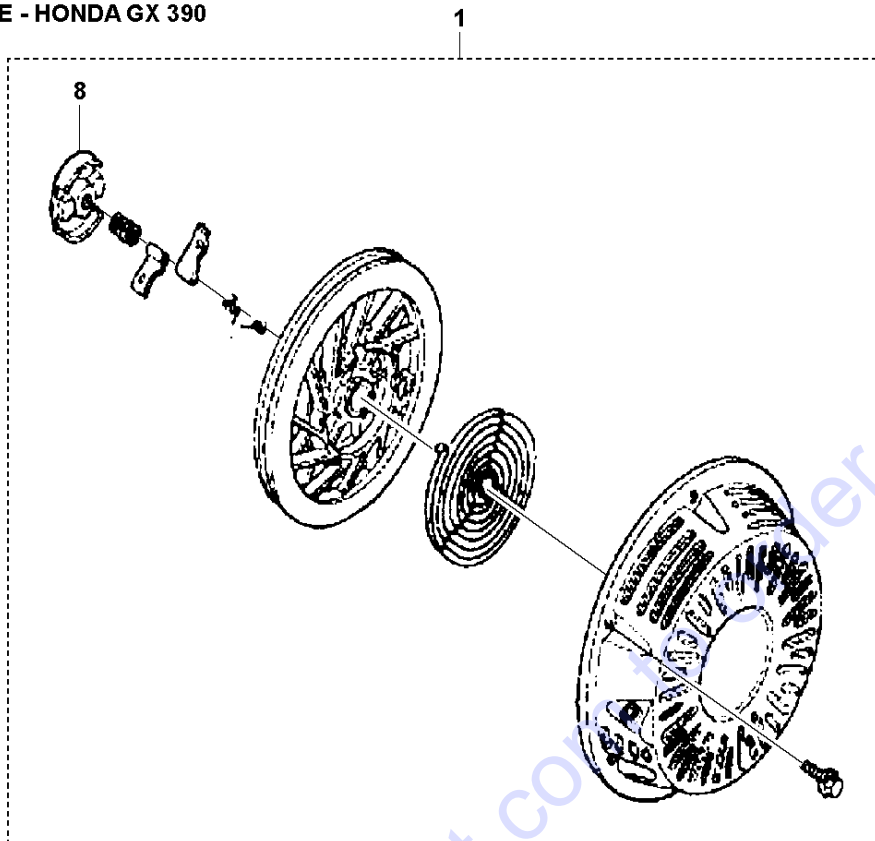

E LG 400
ENGINE - HONDA GX 390

5

2

Ref	Part No	Description	Remark	QTY	KIT
1	595 35 92-01	STARTER ASSY	Complete	1	
8	595 19 11-01	SUPPORT		1	1
7	594 76 03-01	GASKET		1	
10	595 05 13-01	SPARK PLUG		1	
13	594 20 40-01	SPARK PLUG		1	
8	595 13 12-01	GASKET		1	
14	595 04 94-01	GASKET		1	
22	595 04 93-01	NUT		1	
2	594 76 06-01	GASKET		2	
5	595 37 42-01	CAP		1	

Go to Discount-Equipment.com to order your parts