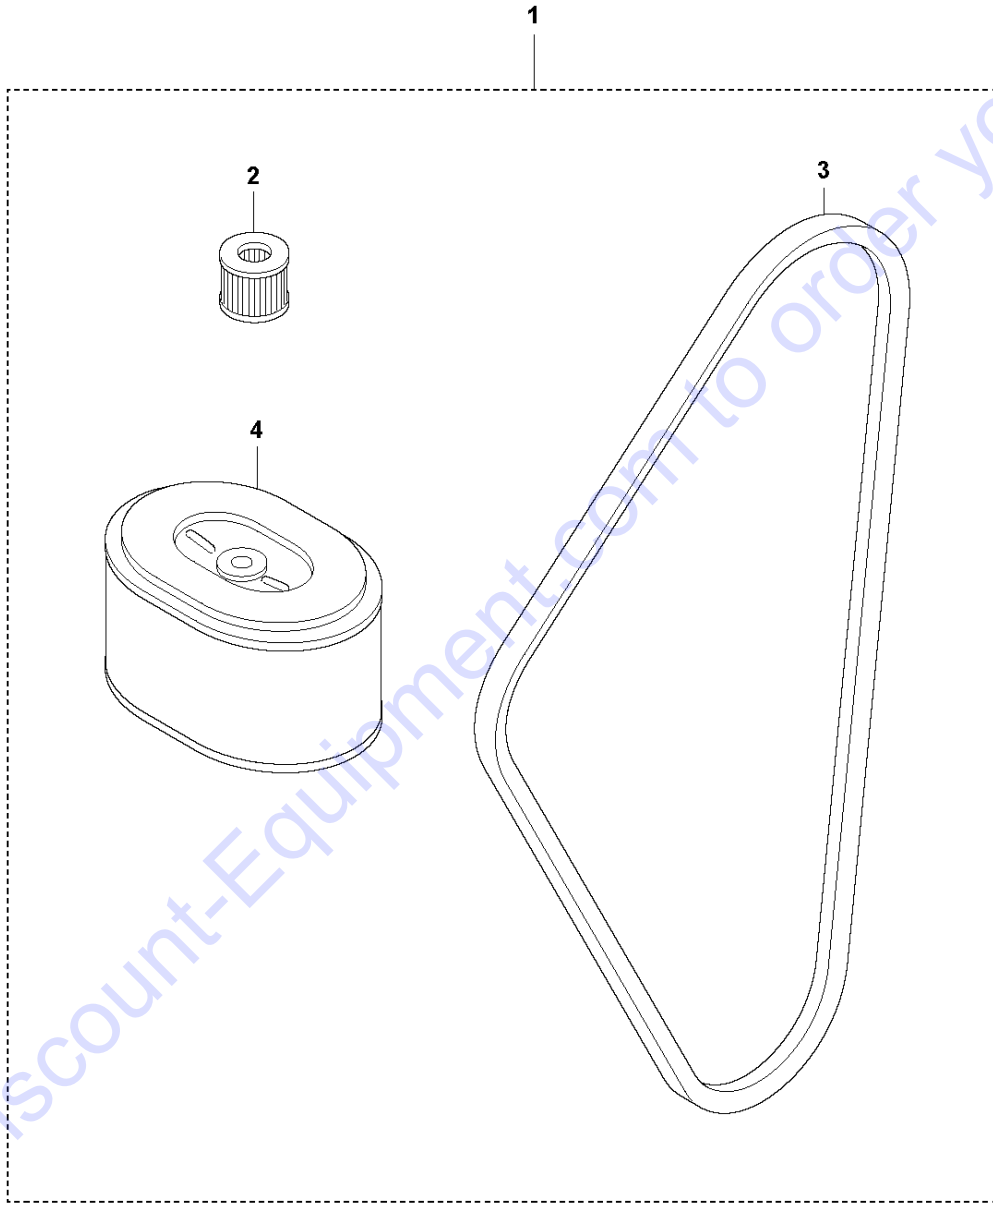

W LG 400
12 MONTHS / 500 HOURS SERVICE KIT - HONDA

Go to Discount-Equipment.com to order your parts

12 MONTHS / 500 HOURS SERVICE KIT - HONDA LG 400, 967855401, 967855402, 967896401, 967896403, 2019-08

Ref	Part No	Description	Remark	QTY KIT	
1	595 38 42-01	SERVICE KIT		1	
2	594 44 55-01	AIR FILTER		1	1
3	594 65 13-01	V-BELT		2	1
4	594 19 81-01	AIR FILTER		1	1

Go to Discount-Equipment.com to order your parts