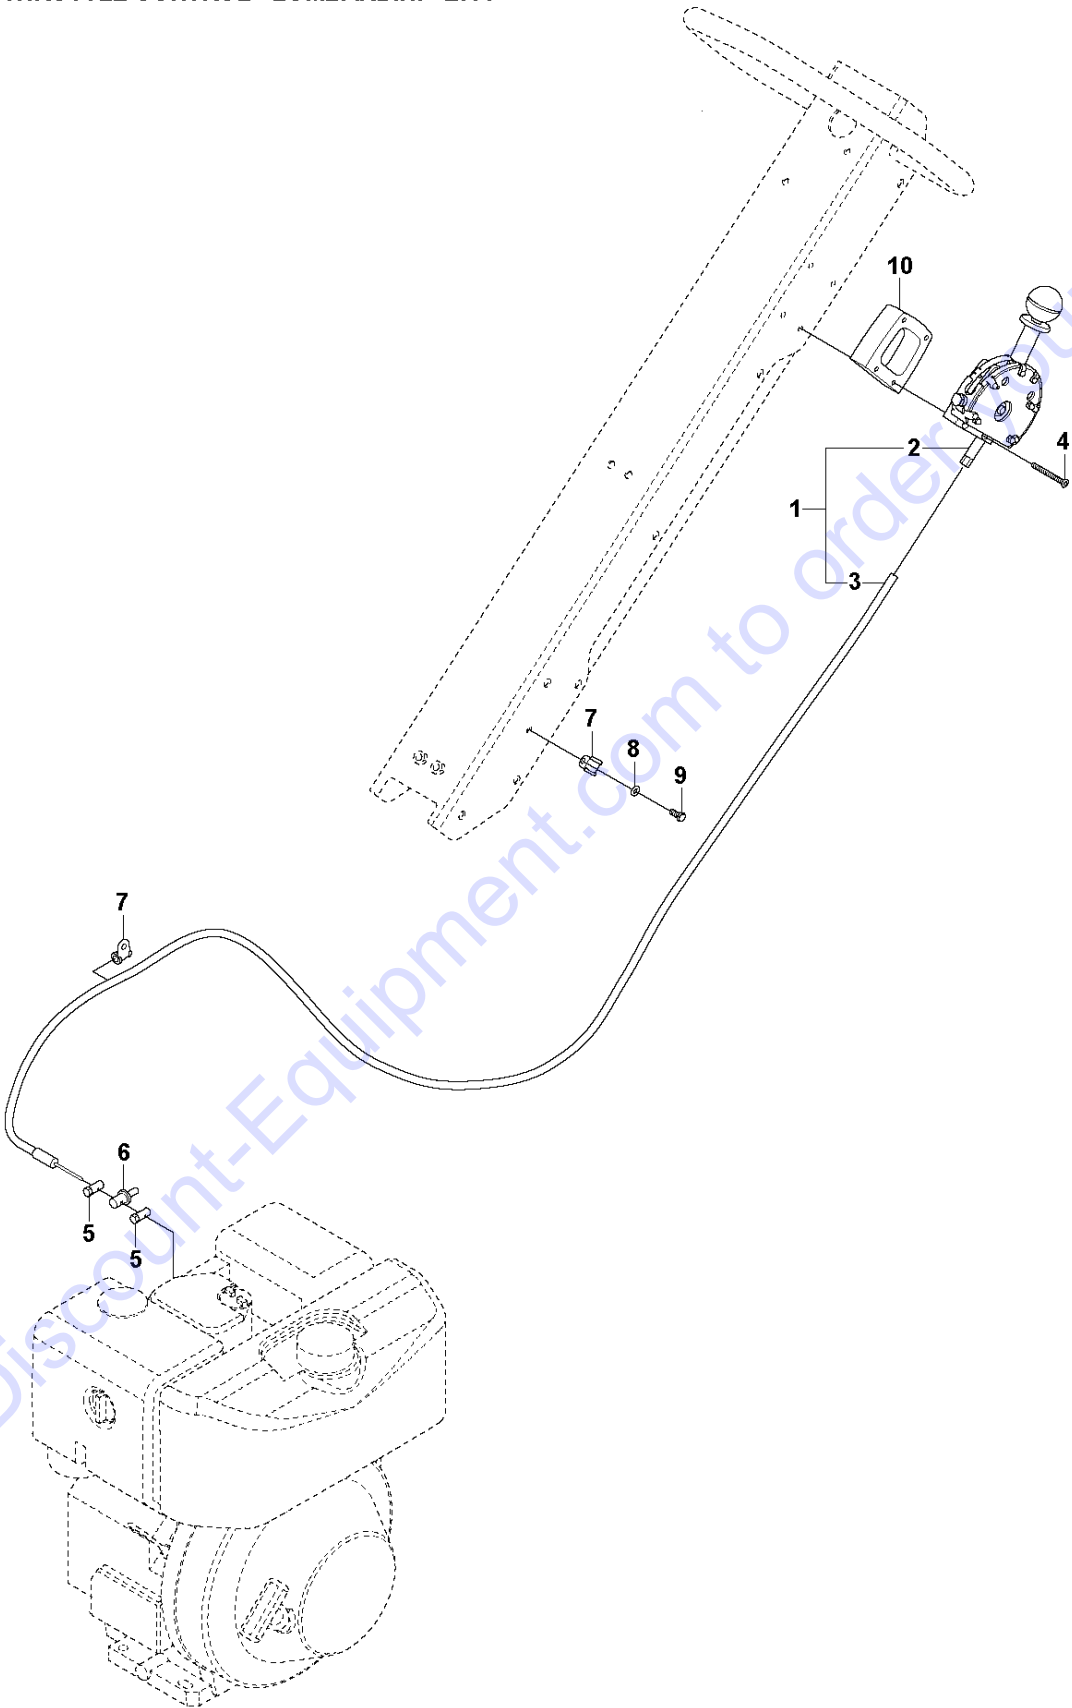

U LG 400
THROTTLE CONTROL - LOMBARDINI - EPA

Go to Discount-Equipment.com to order your parts

THROTTLE CONTROL - LOMBARDINI - EPA
967896403, 2019-08

LG 400, 967855401, 967855402, 967896401,

Ref	Part No	Description	Remark	QTY	KIT
1	594 17 57-01	THROTTLE CONTROL		1	
2	598 28 73-01	THROTTLE CONTROL		1	1
3	594 21 00-01	THROTTLE CABLE		1	1
4	595 35 00-01	SCREW		4	
5	594 33 12-01	NIPPLE		2	
6	594 64 65-01	NIPPLE		1	
7	595 03 75-01	CLAMP		2	
8	595 03 65-01	WASHER		1	
9	595 03 32-01	SCREW		1	
10	595 37 59-01	SPACER		1	

Go to Discount-Equipment.com to order your parts