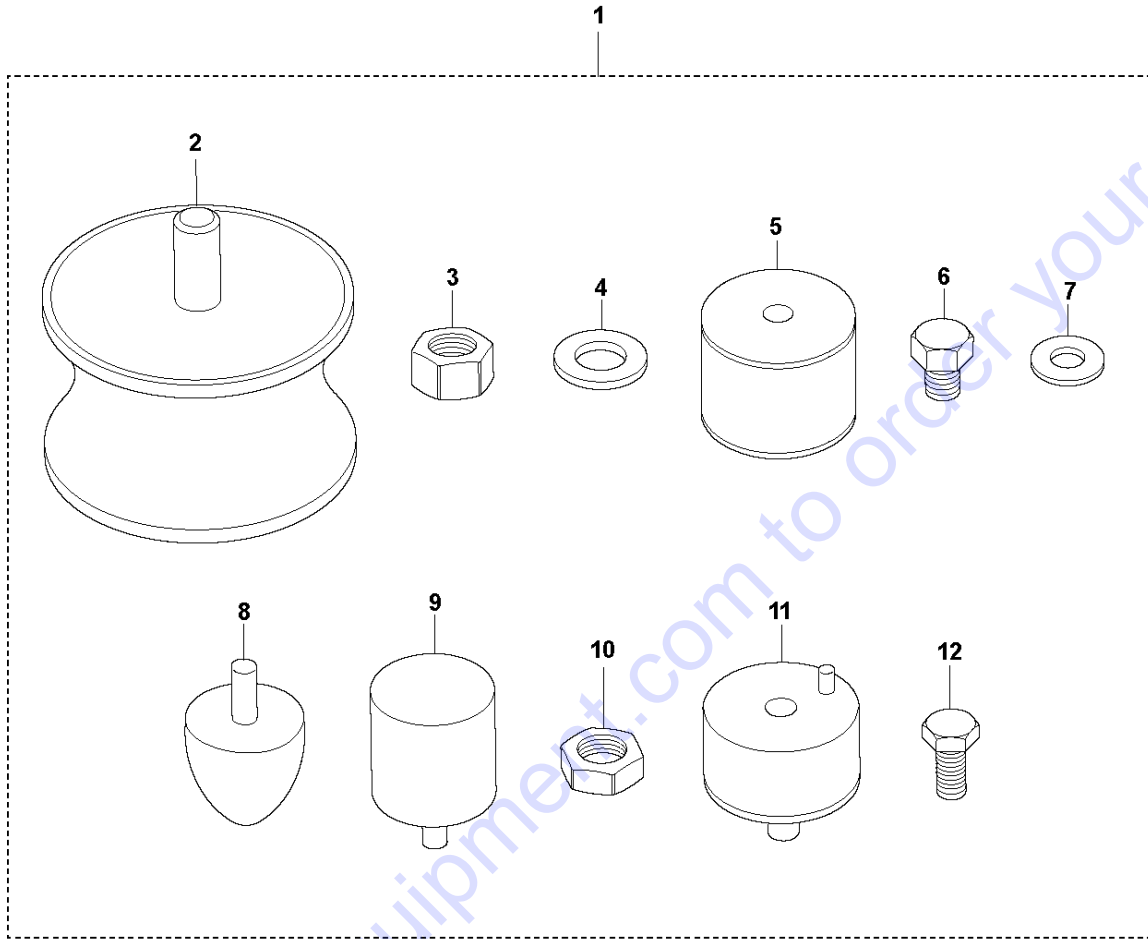

AA LG 400
SHOCK ABSORBER REPAIR KIT

Go to Discount-Equipment.com to order your parts

SHOCK ABSORBER REPAIR KITLG 400, 967855401, 967855402, 967896401, 967896403, 2019-08

Ref	Part No	Description	Remark	QTY KIT	
1	594 19 63-01	REPAIR KIT		1	
2	594 32 32-01	ABSORBER		4	1
3	595 03 58-01	NUT		8	1
4	595 03 67-01	WASHER		4	1
5	594 14 75-01	ABSORBER		4	1
6	594 11 83-01	CAP	M10x14 din 933 - 8.8 zn	8	1
7	594 74 74-01	WASHER		10	1
8	594 52 73-01	ABSORBER		1	1
9	594 52 72-01	ABSORBER		1	1
10	595 11 22-01	HEXAGON NUT		2	1
11	594 46 27-01	ABSORBER		1	1
12	594 11 84-01	SCREW		1	1

Go to Discount-Equipment.com to order your parts