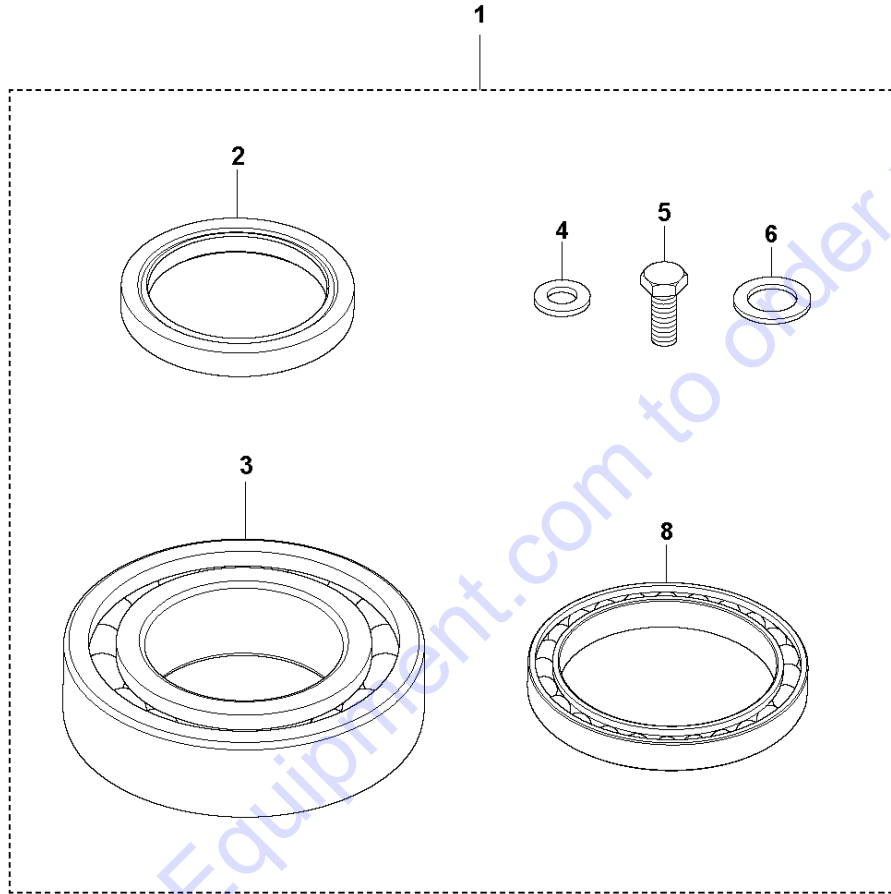

AB LG 400
ECCENTRIC ELEMENT REPAIR KIT

ECCENTRIC ELEMENT REPAIR KIT
2019-08

LG 400, 967855401, 967855402, 967896401, 967896403,

Ref	Part No	Description	Remark	QTY	KIT
1	594 19 68-01	REPAIR KIT		1	
2	594 54 74-01	SEALING		1	1
3	594 54 69-01	ROLLER BEARING		4	1
4	595 03 65-01	WASHER		16	1
5	595 10 98-01	SCREW		16	1
6	595 51 43-01	WASHER		1	1
8	594 54 76-01	BALL BEARING		2	1

Go to Discount-Equipment.com to order your parts