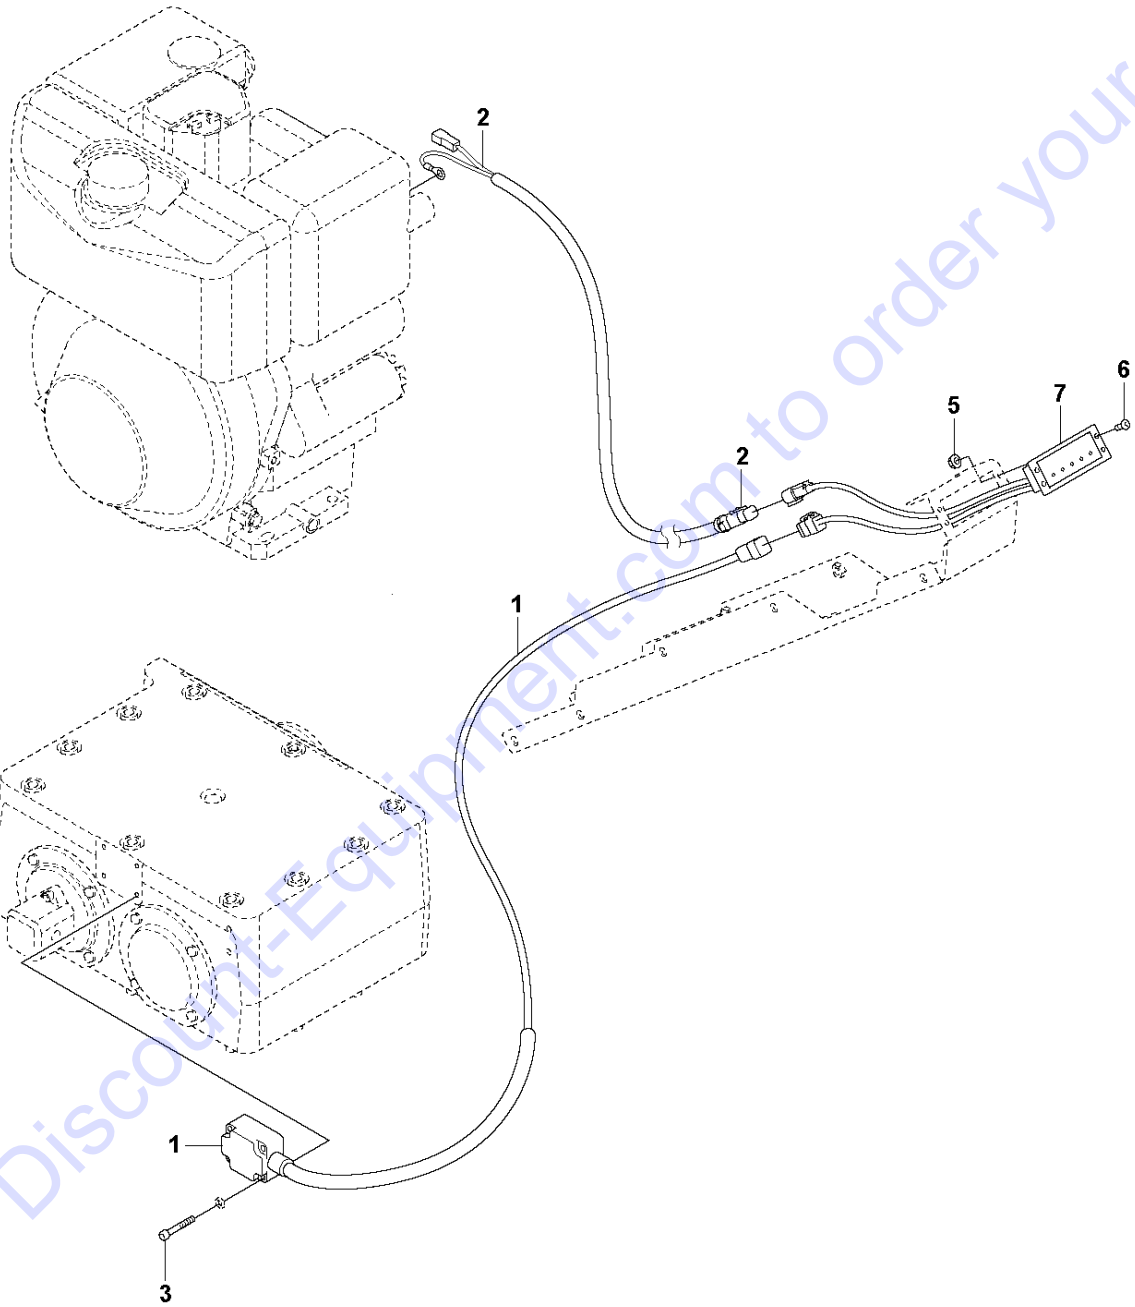

Q LG 400
COMPACTION INDICATOR

COMPACTION INDICATOR

LG 400, 967855401, 967855402, 967896401, 967896403, 2019-08

Ref	Part No	Description	Remark	QTY KIT
1	594 64 84-01	UNIT		1
2	594 64 83-01	HARNES		1
3	595 11 12-01	SCREW	M6 x 40 mm 8.8 A2K	4
5	595 35 24-01	NUT	M5 A2K	4
6	594 53 57-01	SCREW	M5 x 14 A2-70	4
7	594 17 67-01	INDICATOR		1

Go to Discount-Equipment.com to order your parts