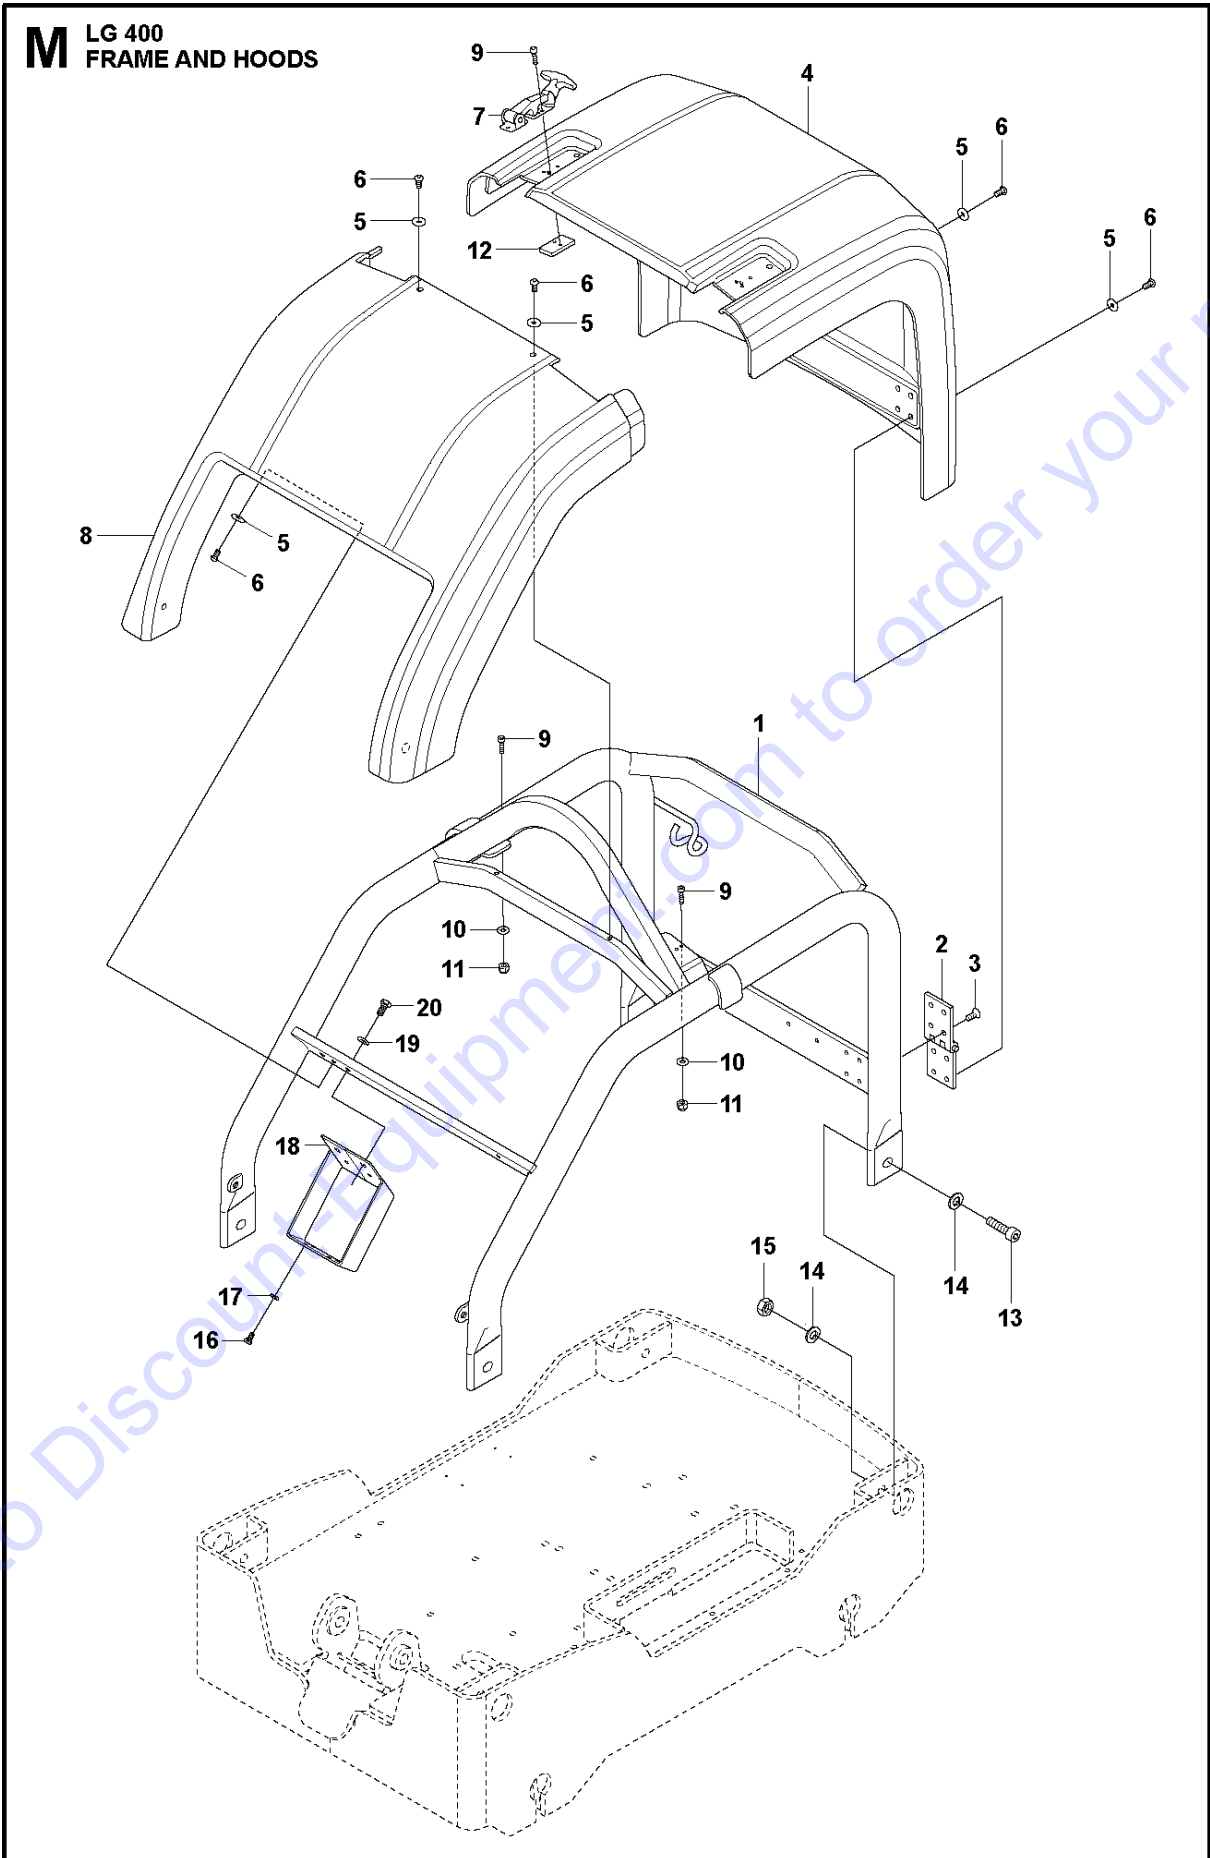

Go to DiscountEquipment.com to order your parts

FRAME & HOODS

LG 400, 967855401, 967855402, 967896401, 967896403, 2019-08

Ref	Part No	Description	Remark	QTY KIT
1	594 14 26-01	FRAME		1
2	594 44 68-01	HINGE		2
3	594 53 49-01	SCREW	M6 x 16 mm A2-70	8
4	594 95 78-01	COVER		1
5	594 53 51-01	WASHER	6 x 18 x 2 mm, 0.24 x 0.71 x 0.08 in. 300 HV	12
6	595 06 77-01	SCREW	M06X12	12
7	594 19 20-01	LATCH		2
8	594 95 79-01	COVER		1
9	595 11 08-01	SCREW	M4 x 16 mm 8.8 A2K	8
10	595 11 32-01	WASHER	M04 4,3x9x0,8 200-300 HV	4
11	595 35 19-01	LOCK NUT	M4 ISO7040	4
12	594 19 16-01	STOP		2
13	594 83 84-01	SCREW	M12 x 45 mm 12.9 GEOMET®	1
14	595 11 28-01	WASHER	13 x 30 x 4 mm, 0.51 x 1.18 x 0.16 in. 300 HV	8
15	594 54 86-01	NUT	M12	4
16	597 44 75-01	SCREW	M5 x 10 mm 8.8 A2K	4
17	594 12 38-01	PLANE WASHER	5.3 x 10 x 1 mm, 0.21 x 0.39 x 0.04 in. 300 HV	4
18	594 49 09-01	BRACKET	Bracket	1
19	595 03 66-01	WASHER	8.4 x 16 x 1.5 mm, 0.33 x 0.63 x 0.06 in. 300 HV	2
20	595 11 01-01	SCREW	M8 x 16 mm 8.8 A2K	2

Go to Discount-Equipment.com to order your parts