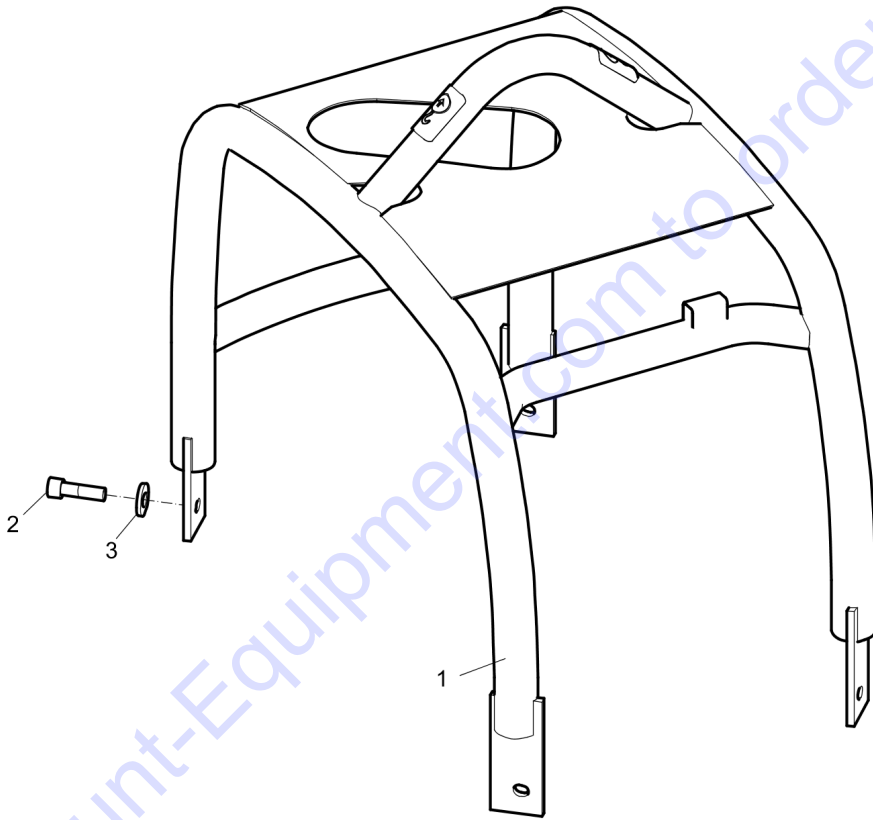

Item	Part No.	Name	Qty	L
1	595386701	Cosmetic Kit LG 300 Honda	1	
2	-	V-belt cover	1	
3	-	Bolt	4	
4	-	Washer	4	
5	-	Rubber cover	1	
6	-	Rubber cover	1	
7	-	Grab handle	1	
8	-	Lever	1	
9	-	Housing	1	
10	-	Lever housing	1	
11	-	Measuring nipple	1	
12	-	Measuring nipple	1	
13	-	Screw	2	
14	-	Washer	2	
15	-	Pin	1	
16	-	Rod	1	
17	-	Product Label Kit LG 300 Honda	1	

Refer to the Parts Online web page for most up-to-date information. The printed information might be outdated.

Spare parts list Frame, Honda