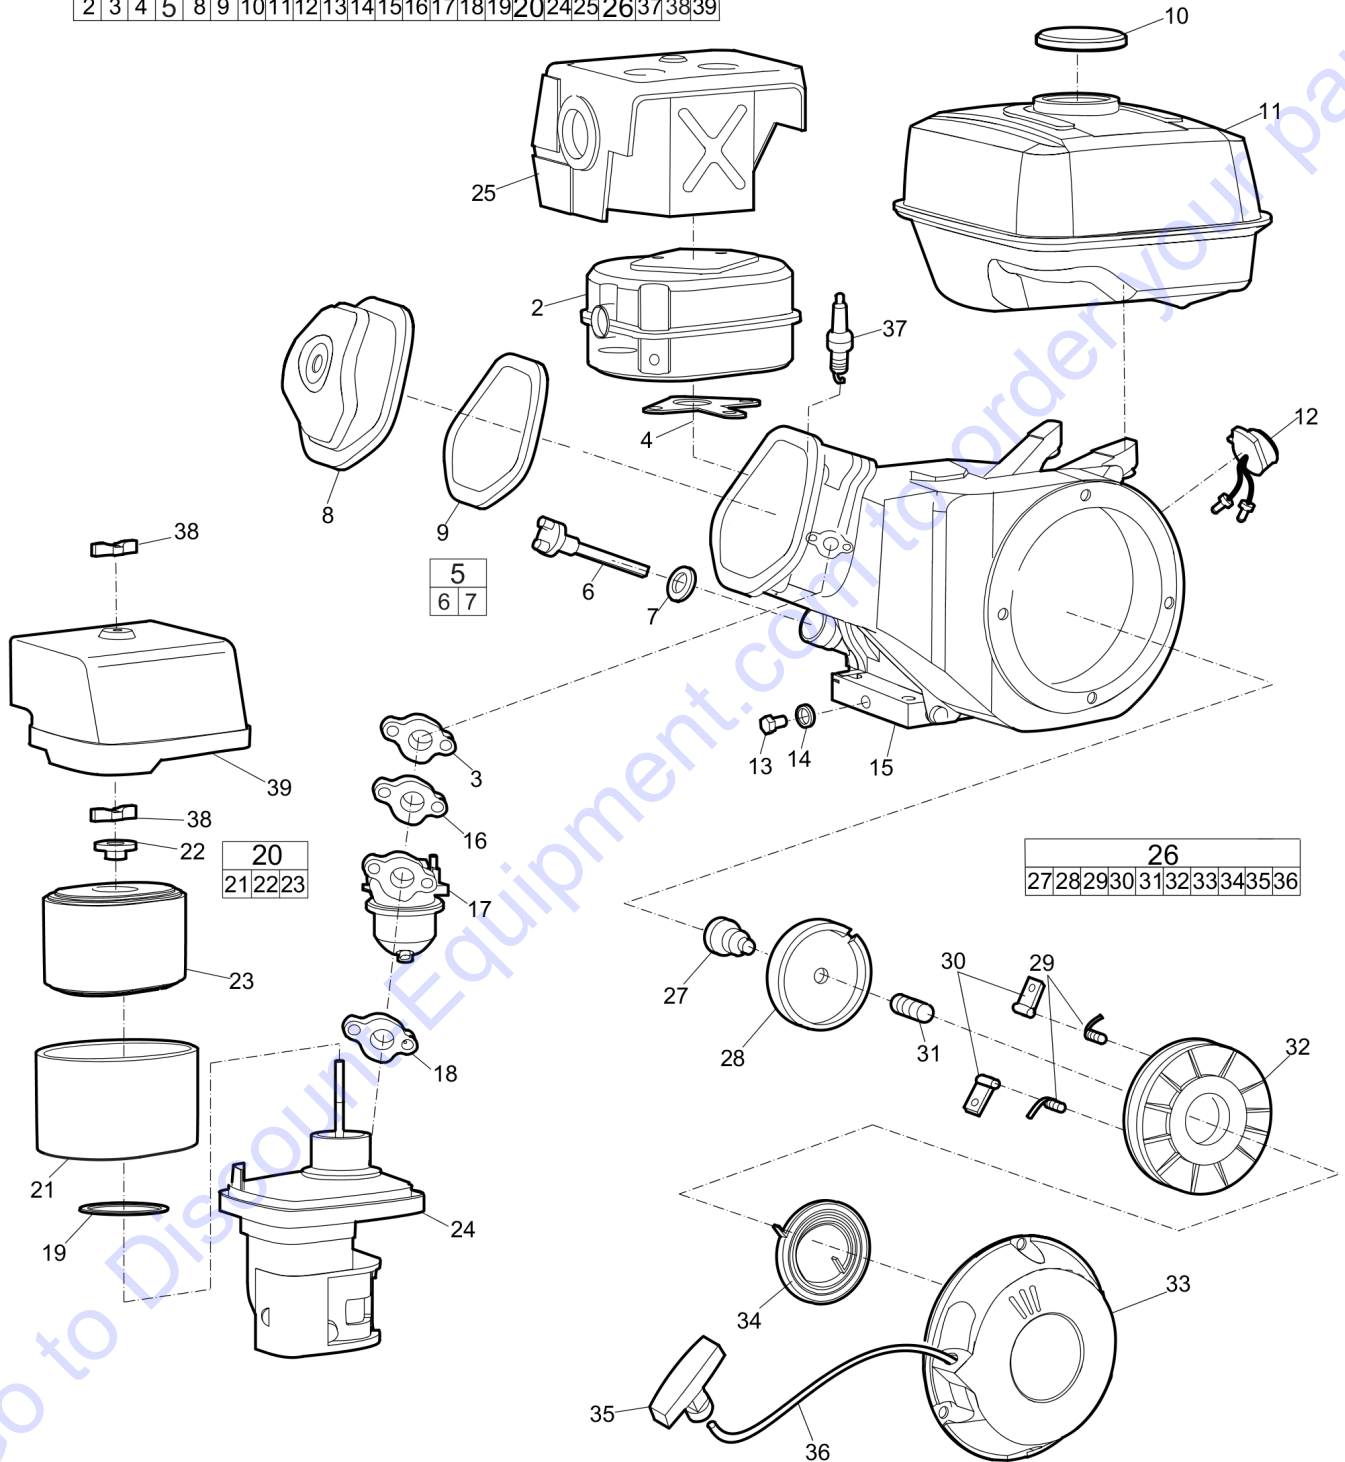

Spare parts list Engine, Honda GX 270 UT SWS4

																			1			
2	3	4	5	8	9	10	11	12	13	14	15	16	17	18	19	20	24	25	26	37	38	39

										26	
27	28	29	30	31	32	33	34	35	36		

Refer to the Parts Online web page for most up-to-date information. The printed information might be outdated.