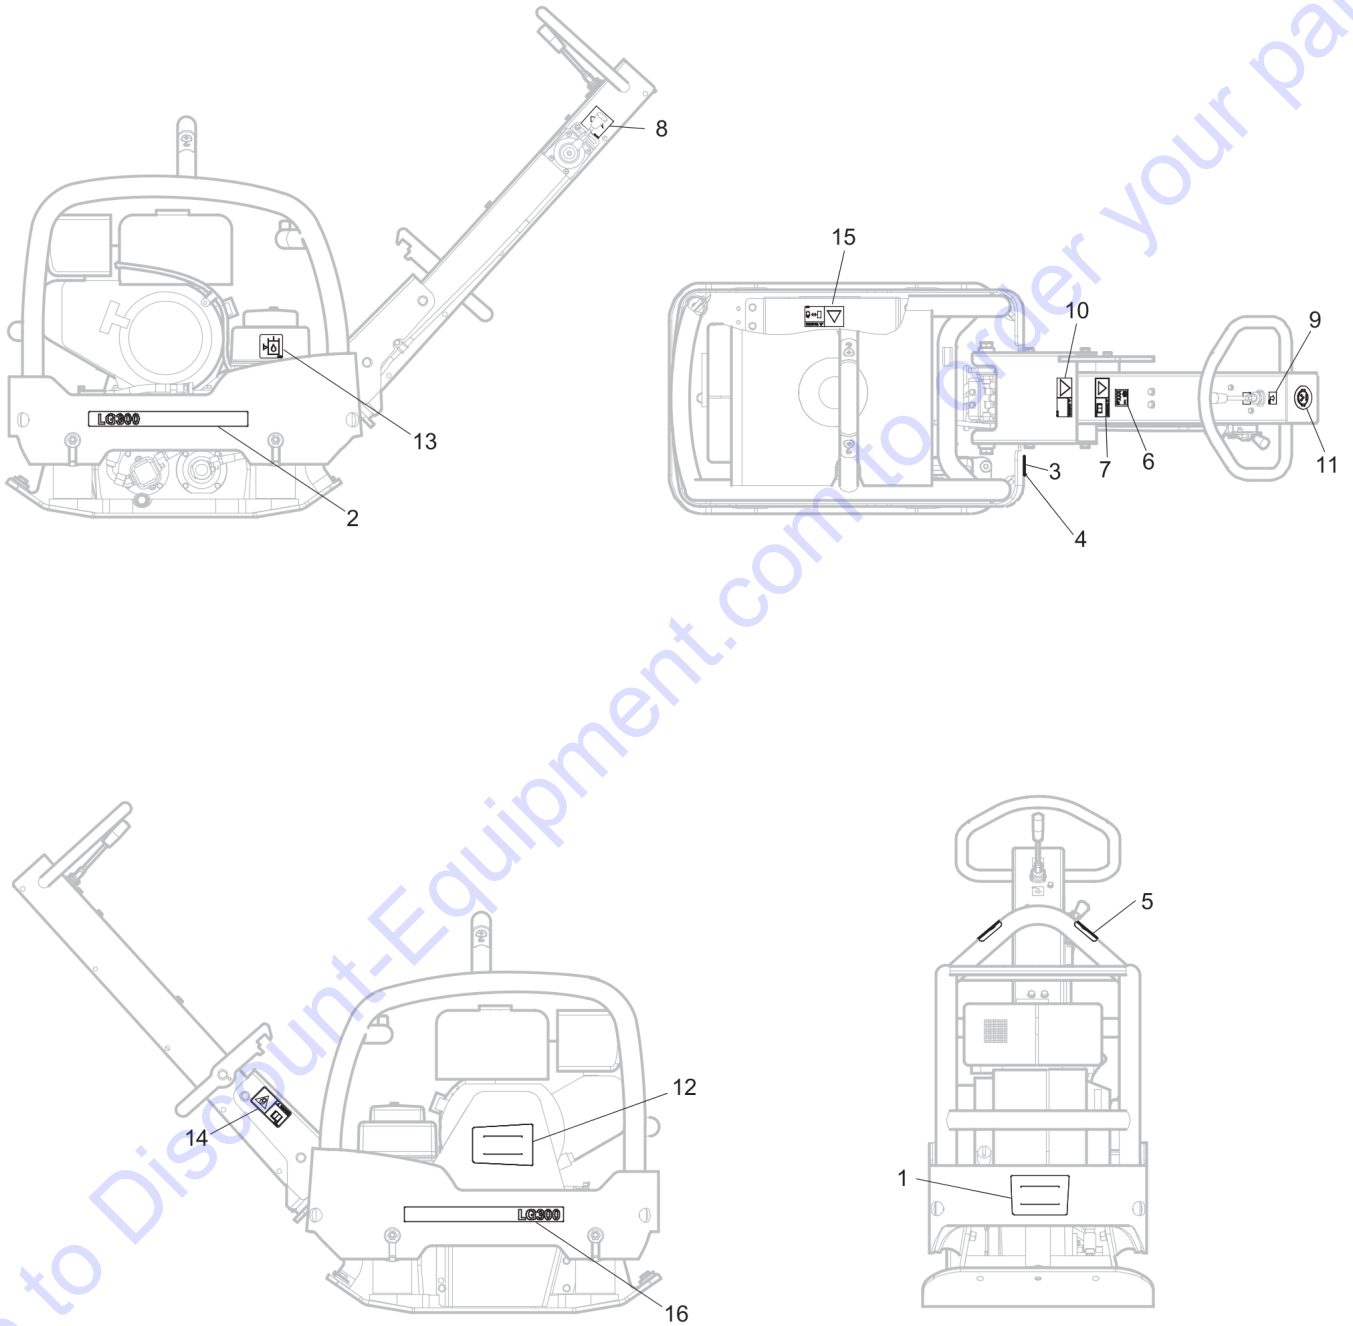

Spare parts list Labels, Honda

Item	Part No.	Name	Qty	L
1	595375301	Product label	1	
2	595130201	Product label, "LG 300"	1	
3	-	Data plate (Not available separately)	1	
4	-	Drive screw	4	
5	595051201	Label lifting point	2	
6	594515901	Noise level label	1	
7	594535301	Safety label, read instruction manual	1	D
8	594353901	Label, engine speed	1	
9	594353801	Label, direction	2	
10	594536401	Safety label, crush zone	1	
11	594337101	Label, use ear protectors	1	
12	595375401	Product label	1	
13	595049701	Label, hydraulic oil level	1	J
14	594517801	Safety label, lock handle	1	
15	595065701	Safety label, rotating V-belts	1	
16	595130301	Product label, "LG 300"	1