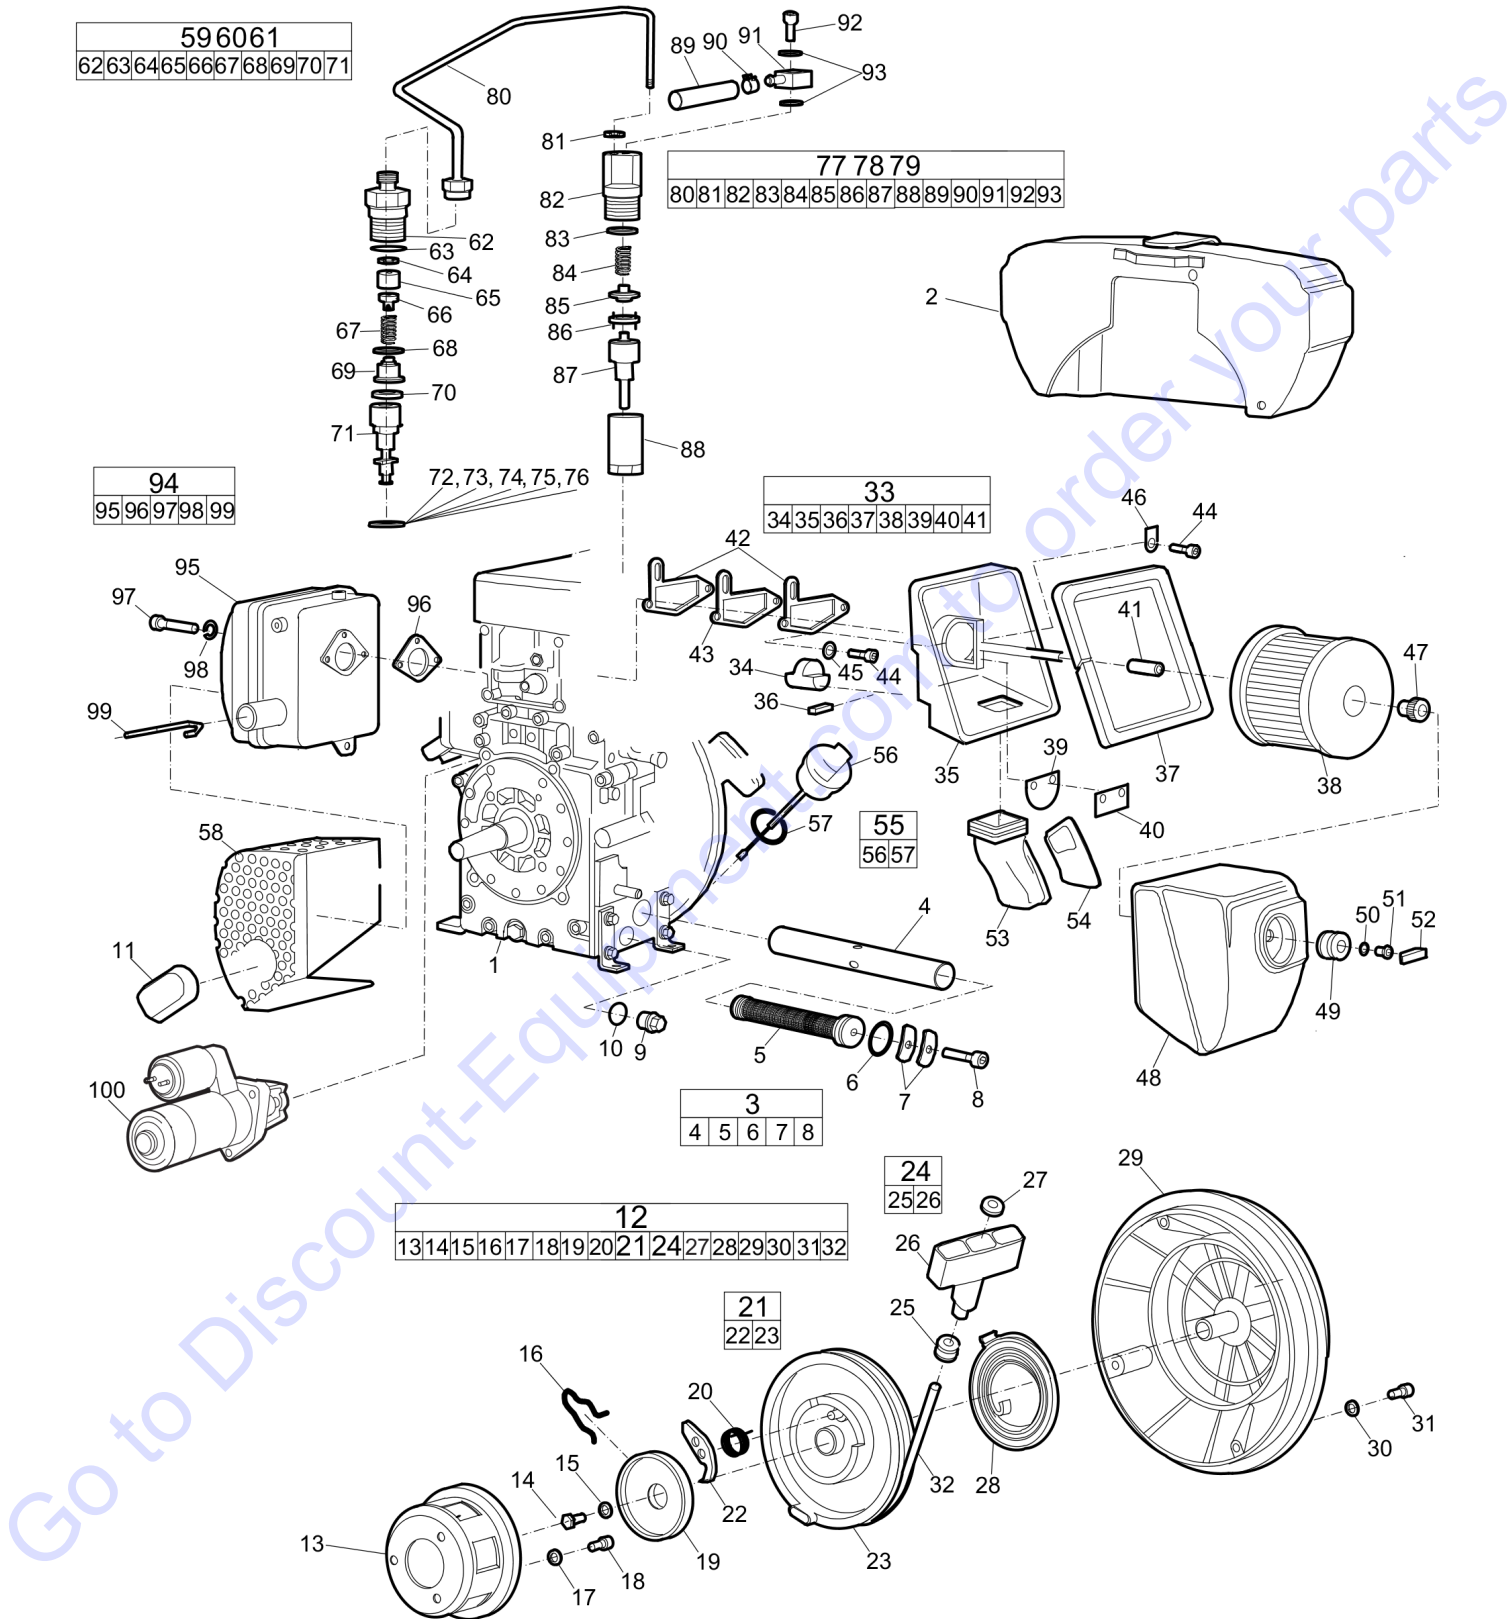

Spare parts list Engine, Hatz 1B30 electric start, EPA version

Refer to the Parts Online web page for most up-to-date information. The printed information might be outdated.

Item	Part No.	Name	Qty	L
1	595365501	Diesel engine, Hatz 1B30 electric start, EPA-version	1	A
2	-	Fuel tank	1	B
3	594570101	Oil strainer, cpl	1	
4	-	Tube	1	
5	-	Oil strainer	1	
6	595380601	O-ring	1	
7	595380701	Washer	2	
8	-	Screw, M6 x 10 mm	1	
9	594570201	Plug	1	
10	594513001	Washer	1	
11	594570401	Exhaust pipe	1	
12	594568401	Recoil starter, cpl	1	
13	594569901	Starter pulley	1	
14	-	Screw, M6 x 18 mm	1	
15	-	Washer, M6	1	
16	594569201	Spring	1	
17	-	Spring washer, M6	1	
18	-	Screw, M6 x 10 mm	1	
19	594569301	Friction plate	1	
20	594569701	O-ring	1	
21	594569101	Reel	1	
22	594569601	Ratchet	1	
23	-	Start pulley	1	
24	594568501	Handle, complete	1	
25	-	Sleeve	1	
26	-	Handle	1	
27	594202501	Washer, 5.3 mm, 0.21 in.	1	
28	594568601	Spiral spring	1	
29	594568701	Housing	1	
30	-	Washer, M6	4	
31	-	Screw, M6	4	
32	594569001	Starting rope	1	
33	595382201	Air filter housing	1	
34	594572101	Vent nipple	1	
35	-	Housing	1	
36	595380801	Sealing strip	1	
37	594604301	Sealing strip	1	
38	595377301	Air Filter	1	

Refer to the Parts Online web page for most up-to-date information. The printed information might be outdated.