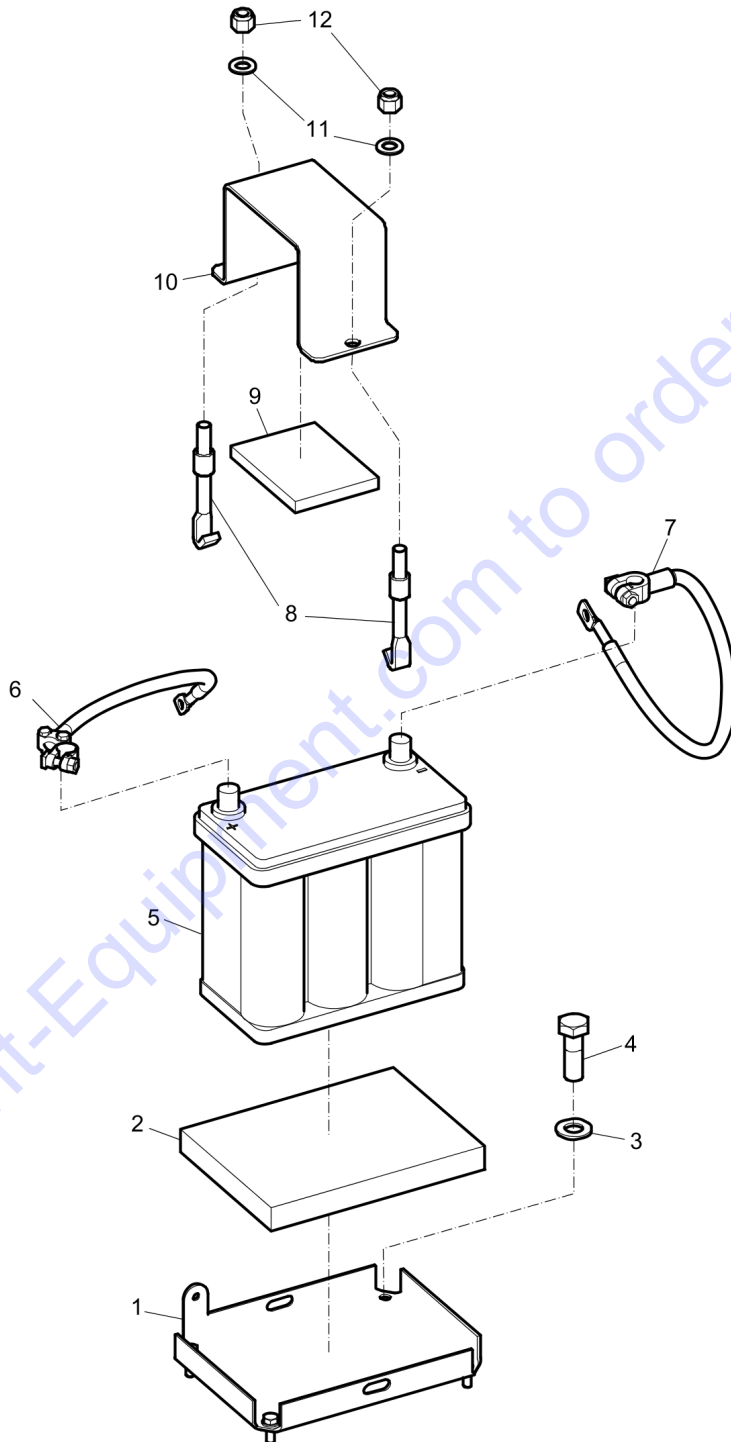

Spare parts list Battery installation

Item	Part No.	Name	Qty	L
1	595172201	Plate	1	
2	595171901	Insulation	1	
3	-	Washer, 8.4 x16 x1.5 mm, 0.33 x 0.63 x 0.06 in. 300 HV	4	
4	-	Screw, M8 x 25 mm 8.8 A2K	4	
5	594433501	Battery	1	
6	595184301	Battery cable +	1	A
7	595184001	Battery cable -	1	B
8	594484101	Battery screw	2	
9	594434901	Insulation	1	
10	594484001	Holder	1	
11	-	Washer, 13 x 24 x 2 mm, 0.51 x 0.98 x 0.08 in. 300 HV	2	
12	-	Screw, M12X20H 8.8 A3K	2	

Comments for Page: Battery installation

(L)OCAL REMARKS

A | Connected to positive terminal of battery

B | Connected to negative terminal of battery