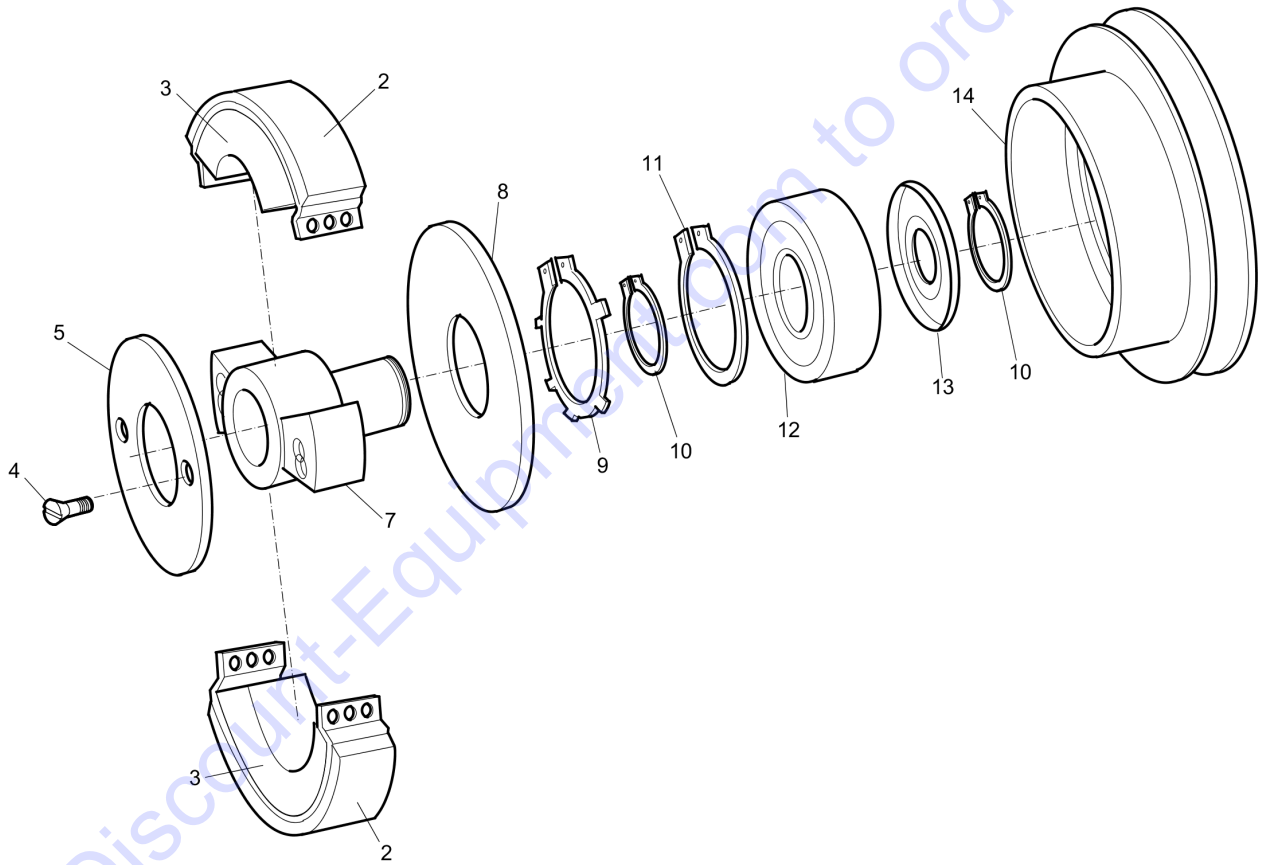

Spare parts list Centrifugal clutch, Honda

													1
2	3	4	5	7	8	9	10	11	12	13	14		

Refer to the Parts Online web page for most up-to-date information. The printed information might be outdated.