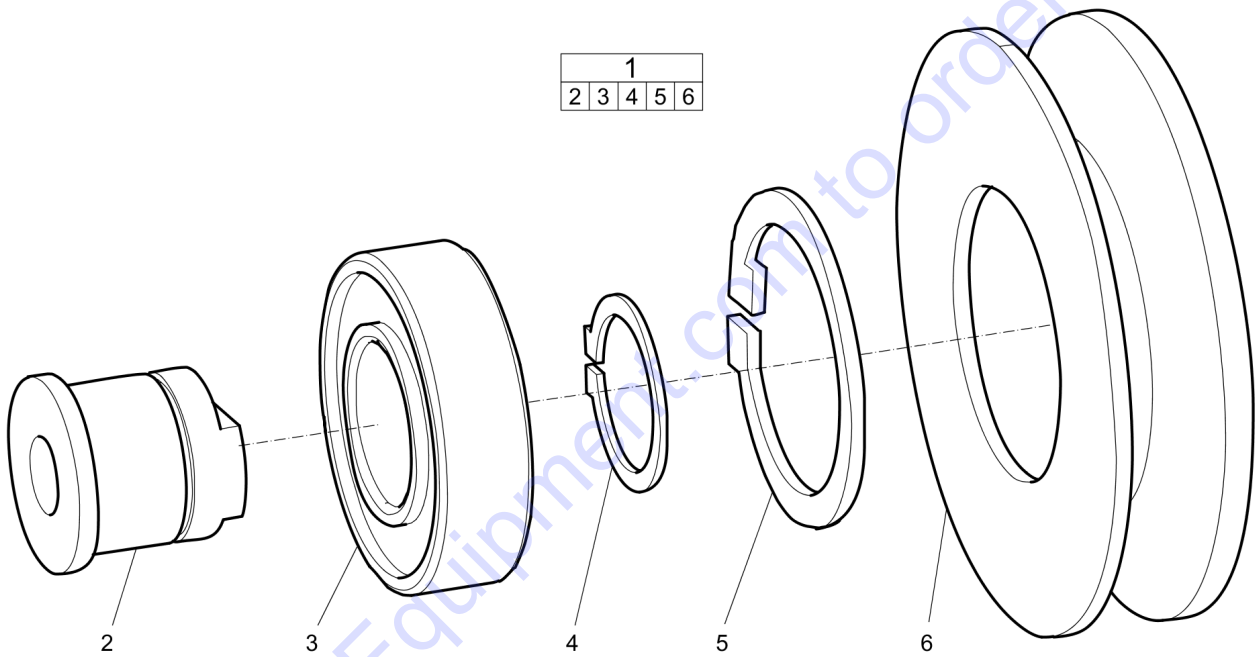

Spare parts list Belt tightener

Item	Part No.	Name	Qty	L
1	594327901	Belt tightener	1	
2	594328101	Shaft	1	
3	595045001	deep groove ball bearing	1	
4	595445301	O-ring, 26.2 x 3.0 mm, 1.03 x 0.12 in.	1	
5	595144901	Bore Circlip	1	
6	594328001	V-belt pulley	1	

Go to Discount-Equipment.com to order your parts