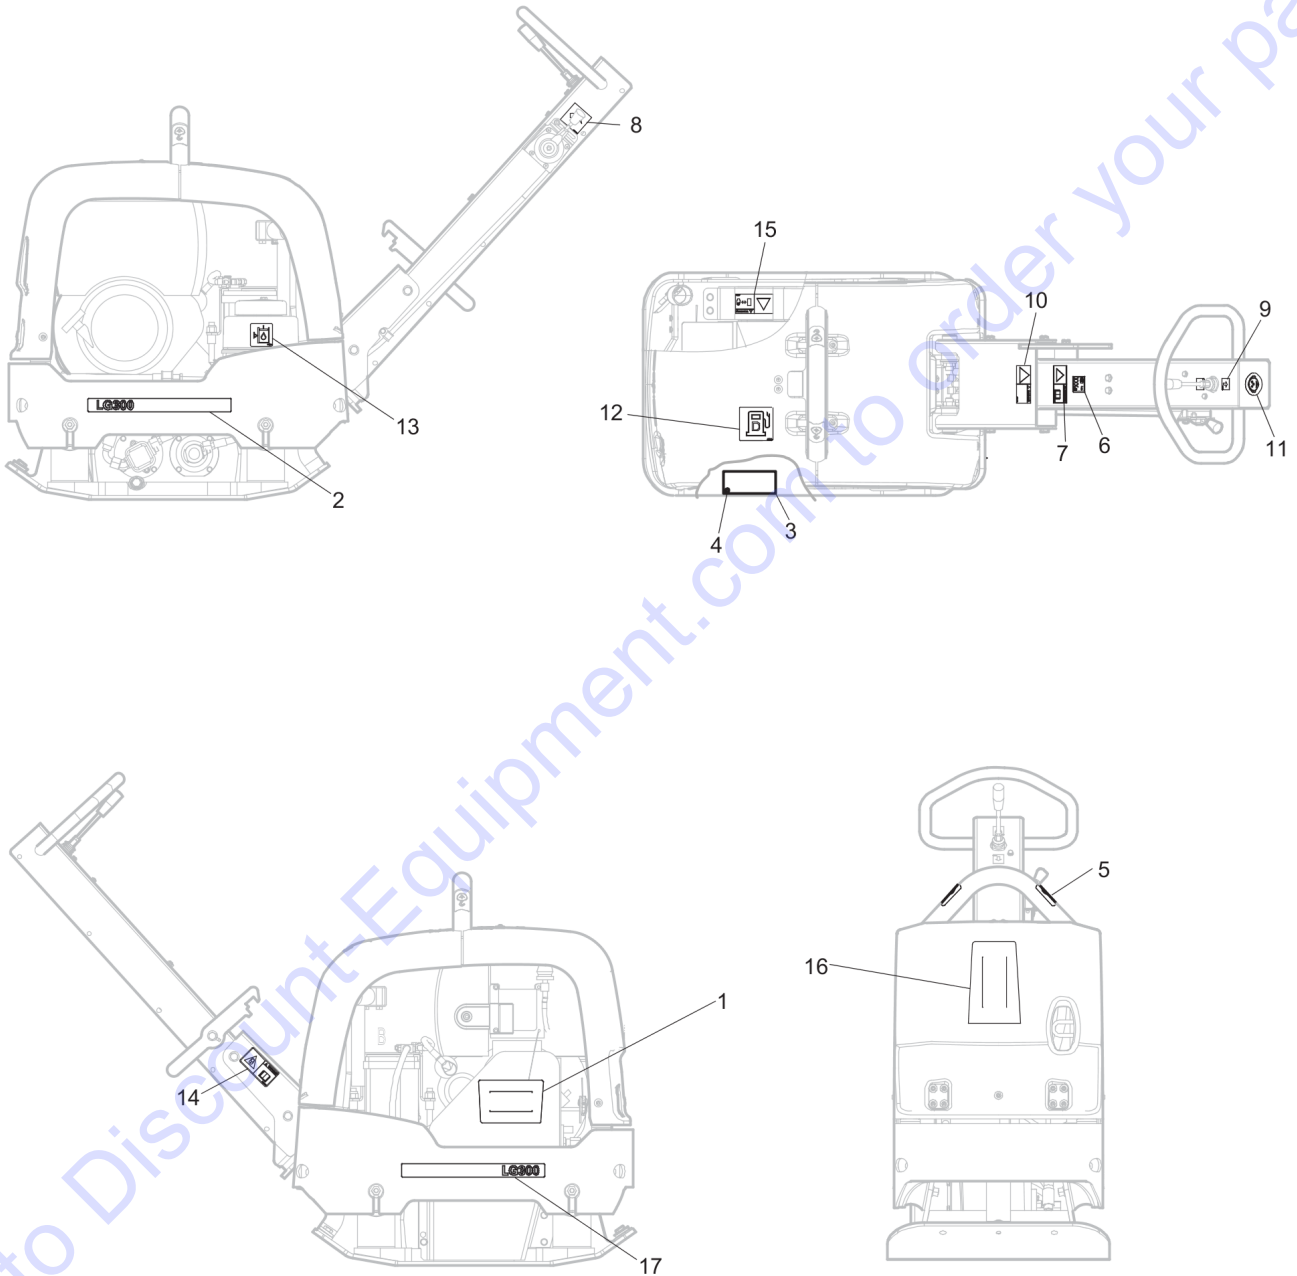

Spare parts list Labels, Hatz

Refer to the Parts Online web page for most up-to-date information. The printed information might be outdated.

Item	Part No.	Name	Qty	L
1	595375301	Product label	1	
2	595130201	Product label, "LG 300"	2	
3	-	Data plate (Not available separately)	1	
4	-	Drive screw	4	
5	595051201	Label lifting point	2	
6	594515901	Noise level label	1	
7	594535301	Safety label, read instruction manual	1	
8	594353901	Label, engine speed	1	
9	594353801	Label, direction	2	
10	594536401	Safety label, crush zone	1	
11	594337101	Label, use ear protectors	1	
12	595071001	Decal "FUEL"	1	
13	595049701	Label, hydraulic oil level	1	
14	594517801	Safety label, lock handle	1	
15	595065701	Safety label, rotating V-belts	1	
16	595375401	Product label	1	
17	595130301	Product label, "LG 300"	1