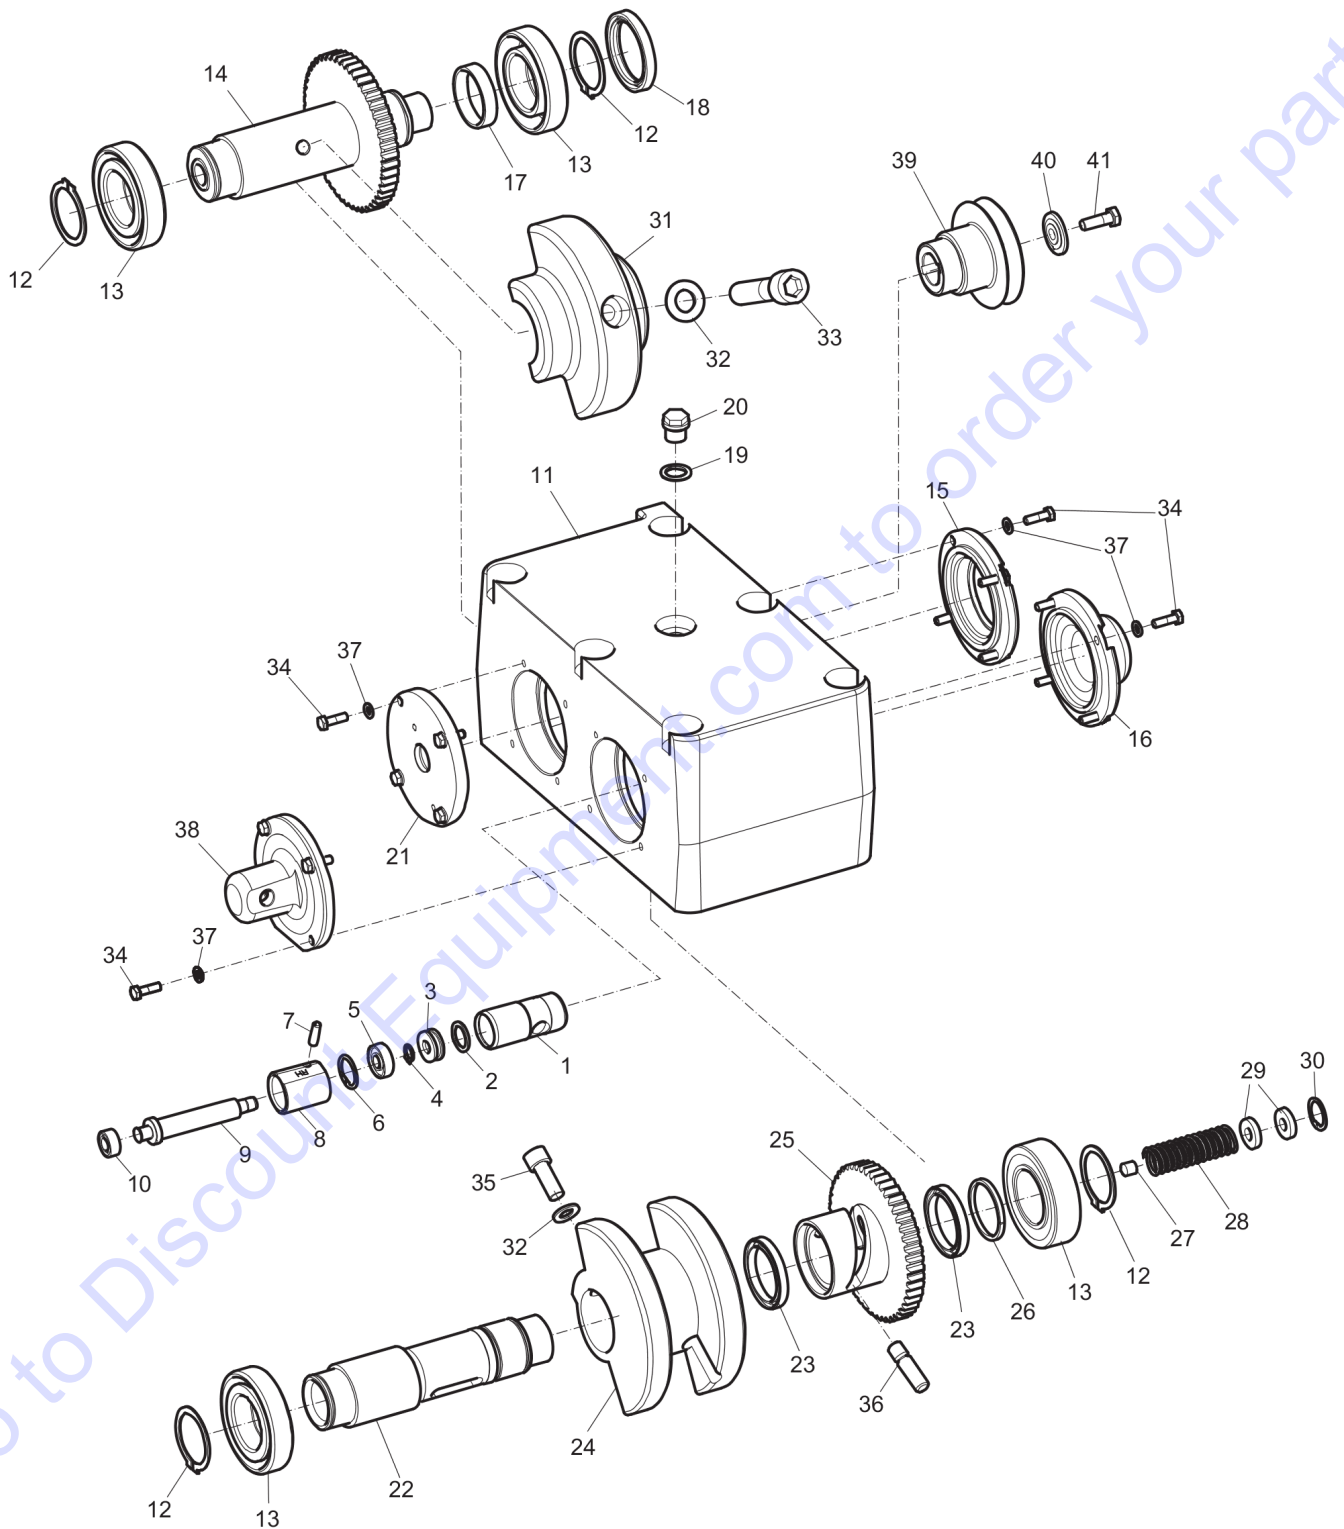

Spare parts list Eccentric element

Refer to the Parts Online web page for most up-to-date information. The printed information might be outdated.

Item	Part No.	Name	Qty	L
1	594643501	Piston	1	
2	594647701	Spring washer	1	
3	594647601	Thrust ball bearing	1	
4	594265601	Retaining ring	1	
5	594647501	Ball bearing	1	
6	594266401	Retaining ring	1	
7	595062601	Spring pin	1	
8	594645001	Cap	1	
9	594643301	Piston rod	1	
10	594332201	Sealing ring	1	
11	594436001	Eccentric housing	1	
12	595045801	Retaining ring	4	
13	594531101	Roller bearing	4	
14	594487201	Shaft, cpl	1	
15	594435801	Cover	1	
16	594643701	Cover	1	
17	594325901	Spacer ring	1	
18	594547401	Sealing ring	1	
19	595047801	Washer, 16.7x24x1.5 mm Type A M16	1	
20	595048301	Plug, M16	1	
21	594435901	Cover	1	
22	594643601	Eccentric shaft	1	
23	594550501	Ball bearing	2	
24	594326701	Eccentric	1	
25	594644901	Gear wheel	1	
26	594326001	Spacer	1	
27	-	Socket screw, M10 x 12 mm	1	
28	594326901	Spring	1	
29	594326201	Washer	2	
30	595046001	Retaining ring	1	
31	594356201	Weight	1	
32	-	Steel plain washer, 12 x 22 x 2 mm, 0.47 x 0.87 x 0.08 in. 300 HV	2	
33	594526301	Screw, M12 x 60 mm 10.9GEOMET®	1	
34	-	Screw, M6 x 20 mm 8.8 A2K	16	
35	594526201	Screw, M12 x 30mm 10.9GEOMET®	1	
36	594325801	Pin	1	
37	-	Steel plain washer, 6.4 x 12 x 1.5 mm, 0.25 x 0.47 x 0.06 in. 300 HV	16	
38	594643201	Hydraulic cylinder	1	