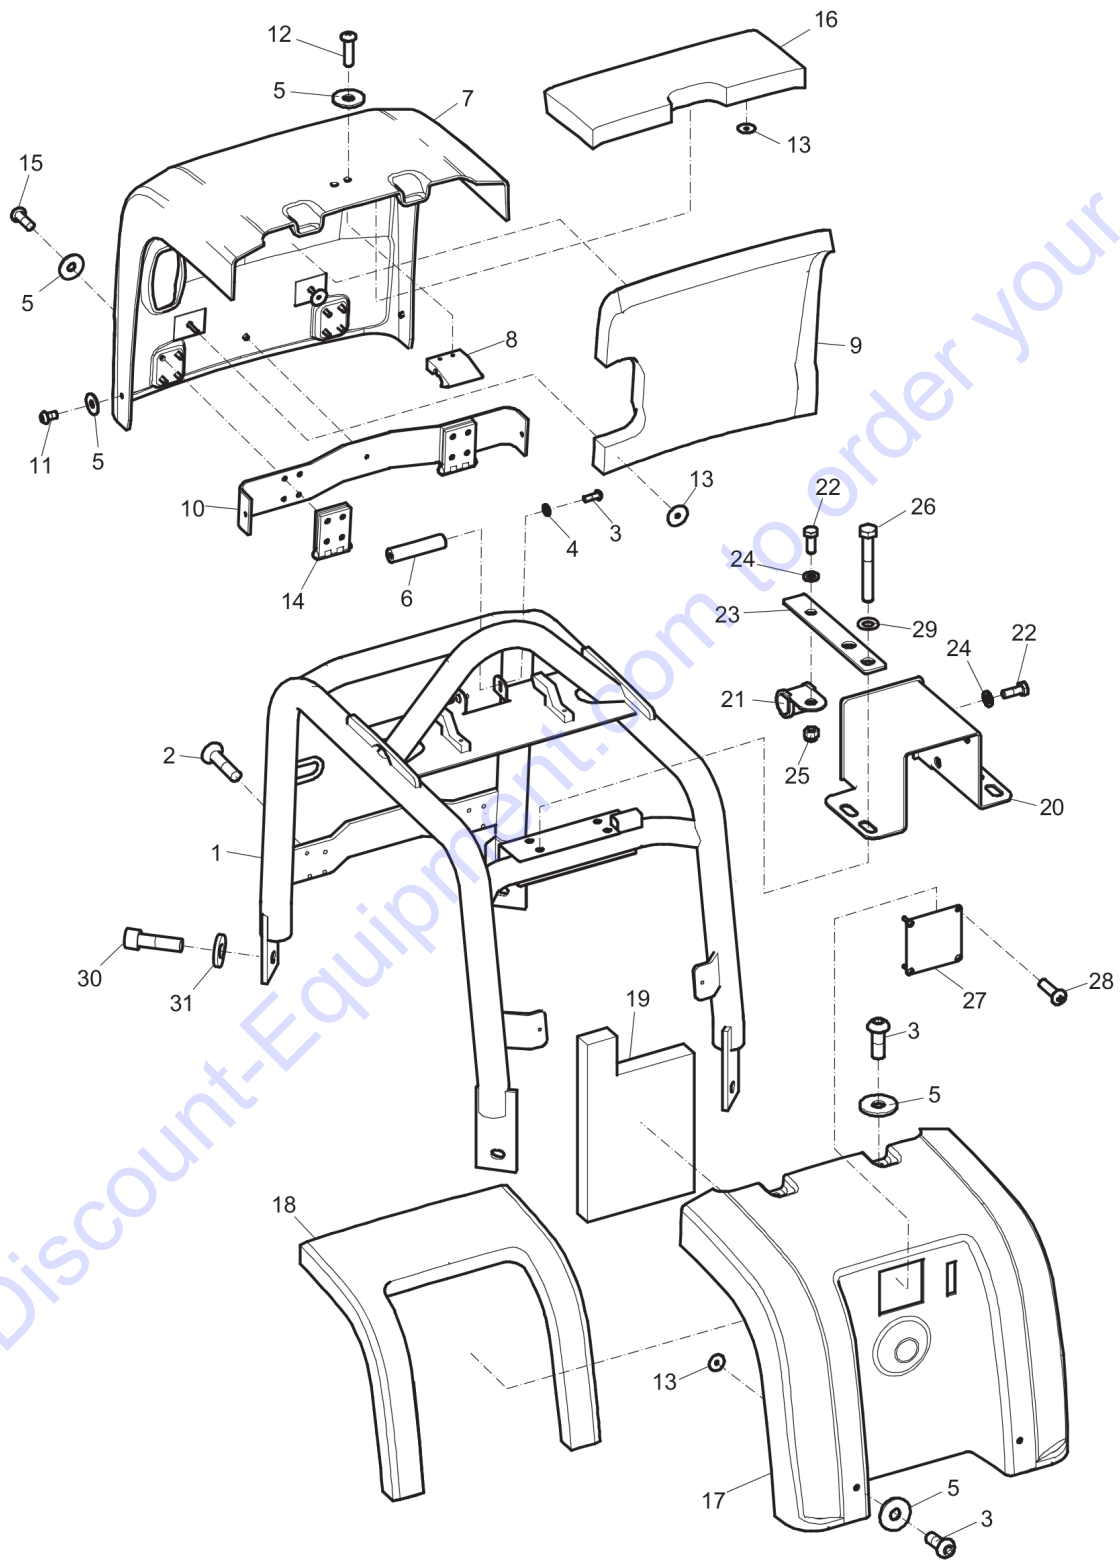

Item	Part No.	Name	Qty	L
1	595276201	Protective frame	1	
2	595179601	Screw, M12x40 mm 8.8	4	
3	595066501	Steel Plain Washer	4	

Go to Discount-Equipment.com to order your parts

Spare parts list Frame and hoods, Hatz

Refer to the Parts Online web page for most up-to-date information. The printed information might be outdated.