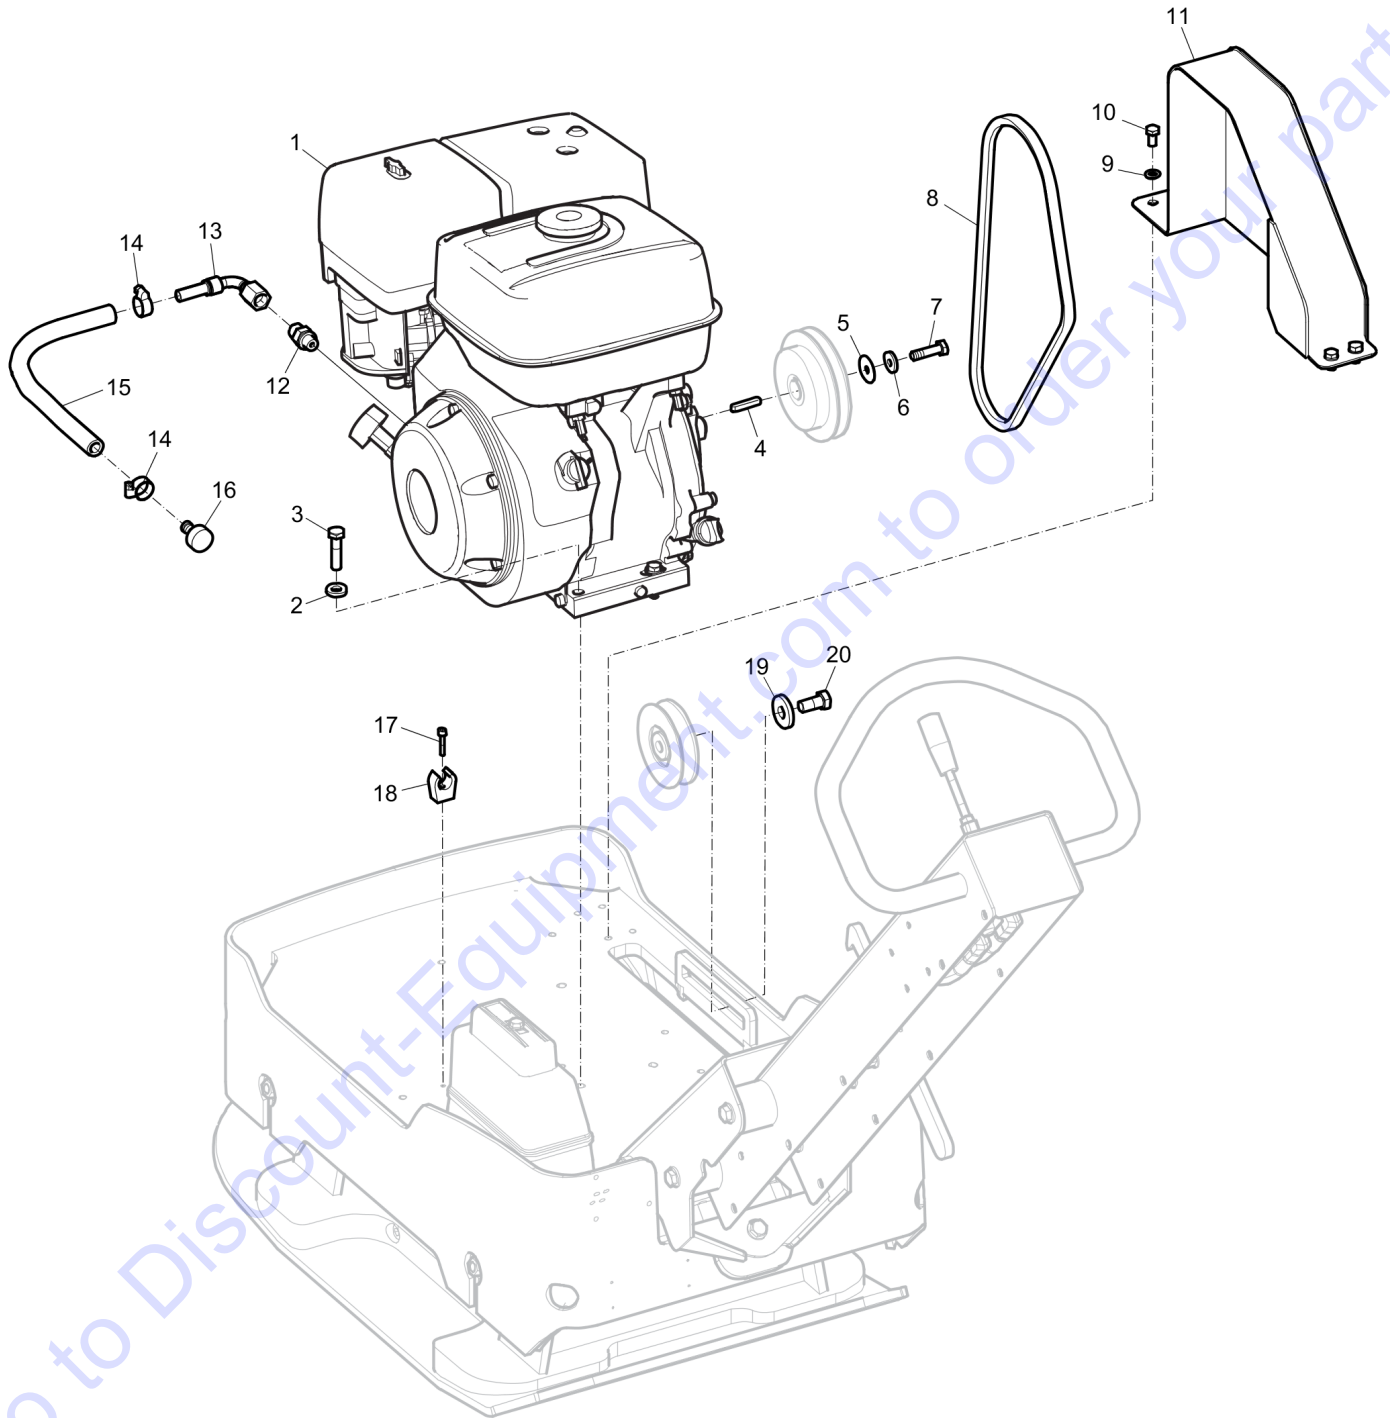

Spare parts list Engine installation, Honda

Refer to the Parts Online web page for most up-to-date information. The printed information might be outdated.

Item	Part No.	Name	Qty	L
1	594352301	Engine	1	
2	-	Washer, 10.5 x 22 x 4 mm , 0.33 x 0.87 x 0.16 in. 300 HV	4	
3	-	Screw, M10 x 40 mm 8.8 A3K	4	
4	-	Key	1	
5	-	Washer, 9 x 35 x 2 mm SR	1	
6	-	Washer, 8.4 x 26 x 4 mm, 0.33 x 1.02 x 0.16 in. 300 HV	1	
7	-	Screw, M8 x 30 mm 8.8 A2K	1	
8	594332701	V-belt	1	
9	594123401	Washer, 8.4 x 16 x 1.5 mm, 0.33 x 0.63 x 0.06 in. 300 HV	4	
10	-	Screw, M8 x 16 mm 8.8 A2K	4	
11	594961801	V-belt cover	1	
12	595186001	Connector	1	
13	594522901	Connector	1	
14	595454601	Hose clamp, 11-18 x 9 mm, 0.43 -0.71 x 0.35 in.	2	
15	594147801	Hose	1	
16	594147301	Plug	1	
17	-	Screw, M5 x 25 mm 8.8 A2K	1	
18	594331001	Ryw-clips	1	
19	-	Washer, 13 x 36 x 6 mm, 0.51 x 1.42 x 0.24 in. 300 HV	1	
20	-	Screw, M12 x 30 mm 8.8 A3K	1