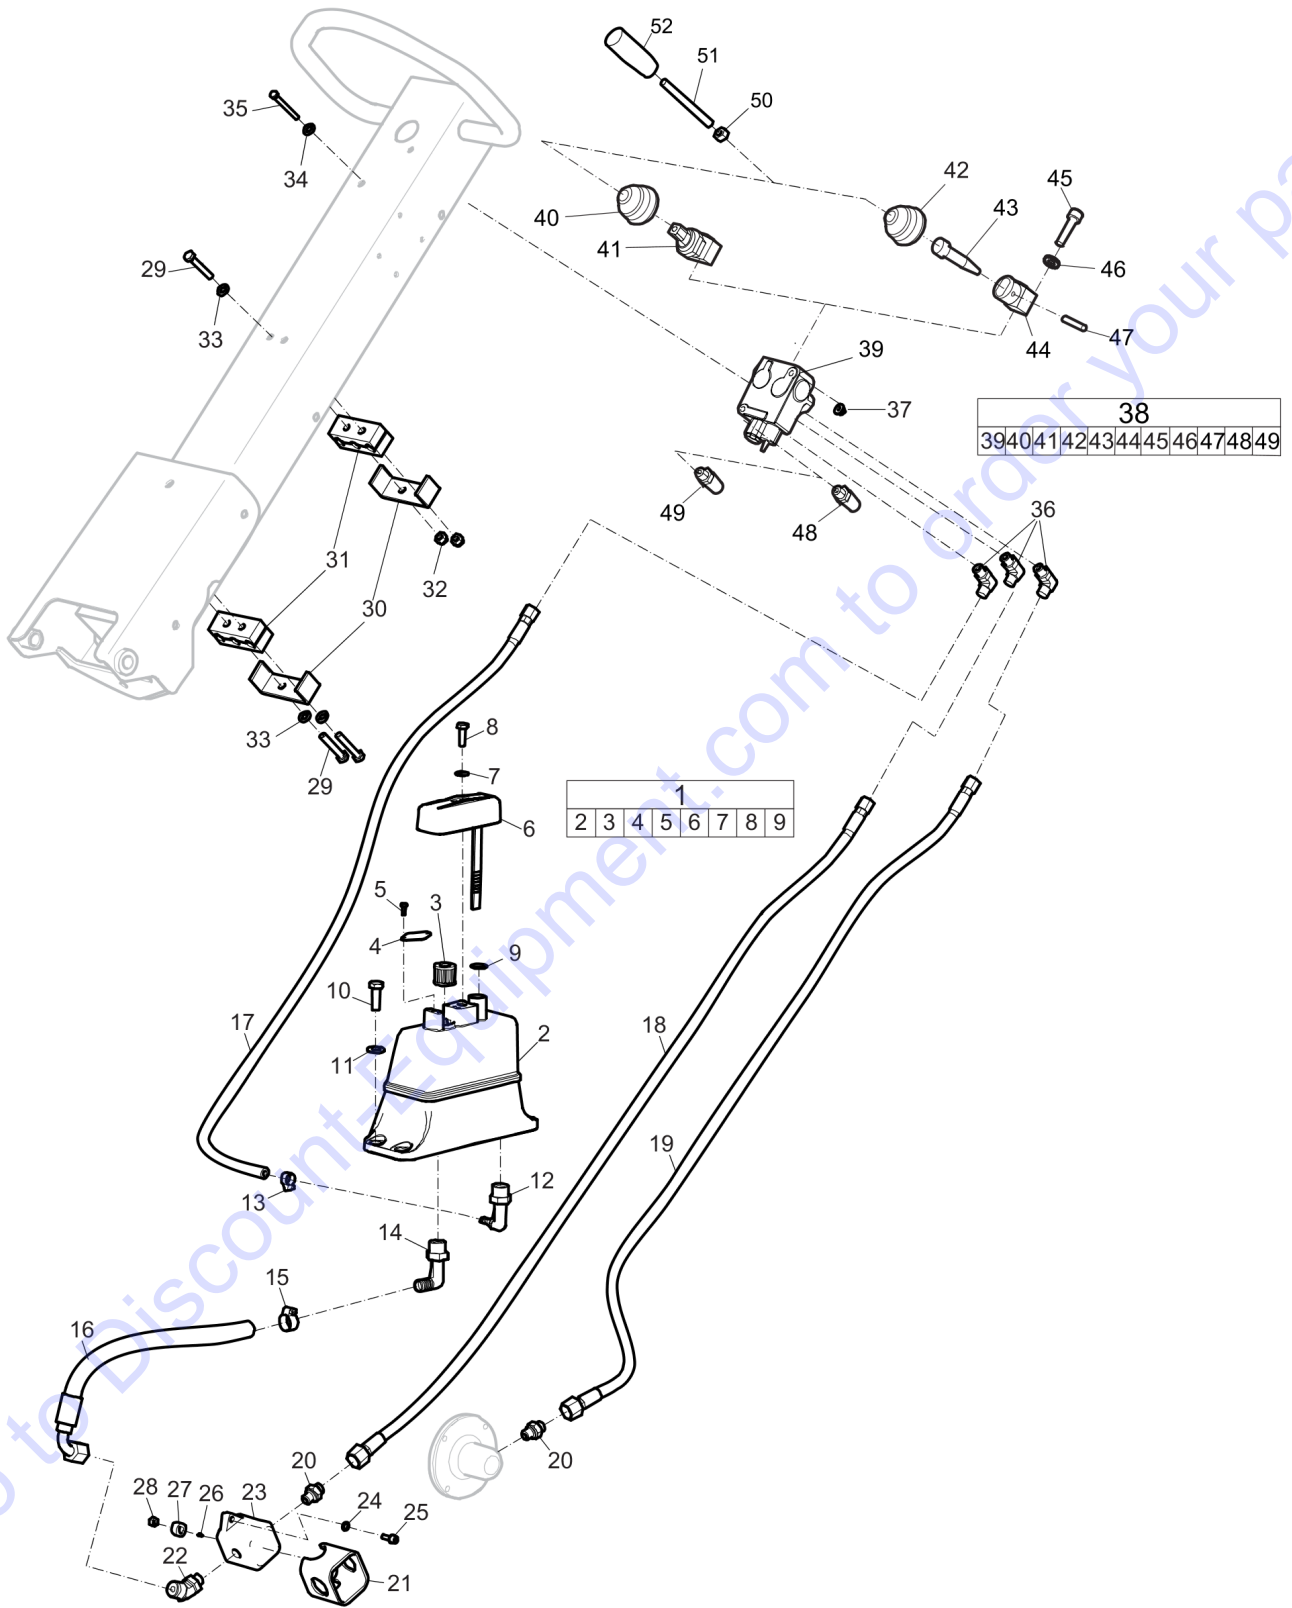

Spare parts list Hydraulic system

Refer to the Parts Online web page for most up-to-date information. The printed information might be outdated.

Item	Part No.	Name	Qty	L
1	594426201	Hydraulic oil tank, cpl	1	
2	--	Tank	1	
3	594445501	Air filter	1	
4	594445401	Holder	1	
5	--	Screw, K50 x 12 mm Type KX-PT	2	
6	594443101	Cover with oil dipstick	1	
7	594123401	Washer, 8.4 x 16 x 1.5 mm, 0.33 x 0.63 x 0.06 in. 300 HV	1	
8	595465901	Screw, M8x25 mm 8.8 A2K	1	
9	595047301	O-ring	1	
10	-	Screw, M10 x 30 mm 8.8 A3K	4	
11	-	Washer, 10.5 x 22 x 2 mm, 0.41 x 0.87 x 0.08 in. 300 HV	4	
12	594426001	Adapter	1	
13	595160701	Hose clamp	1	
14	594426101	Adapter	1	
15	595454701	Hose clamp	1	
16	594436201	Hydraulic hose	1	
17	594438001	Hydraulic hose	1	A
18	595053501	Hydraulic hose	1	B
19	594497601	Hydraulic hose	1	C
20	595063001	Straight connector	2	
21	594324301	Cover	1	
22	594523701	Elbow	1	
23	594455301	Hydraulic pump	1	
24	-	Washer, 6.4 x 12 x 1.5 mm, 0.25 x 0.47 x 0.06 in. 300 HV	1	
25	-	Screw, M6 x 20 mm 8.8 A2K	2	
26	-	Key	1	D
27	594548901	Sleeve	1	
28	-	Nut	1	E
29	595054201	Screw, M8x50 mm 8.8 A2K	4	
30	594147401	Bracket	2	
31	594324001	Rubber block	2	
32	595181401	Lock nut M8	2	
33	594123401	Washer, 8.4 x 16 x 1.5 mm, 0.33 x 0.63 x 0.06 in. 300 HV	4	
34	-	Washer, 6.4 x 12 x 1.5 mm, 0.25 x 0.47 x 0.06 in. 300 HV	2	
35	-	Screw, M6 x 55 mm 8.8 A2K	2	
36	594518601	Connector	3	F
37	-	Nut, M6 x 1 mm A2K	1	
38	594347601	Valve, complete	1	

Refer to the Parts Online web page for most up-to-date information. The printed information might be outdated.