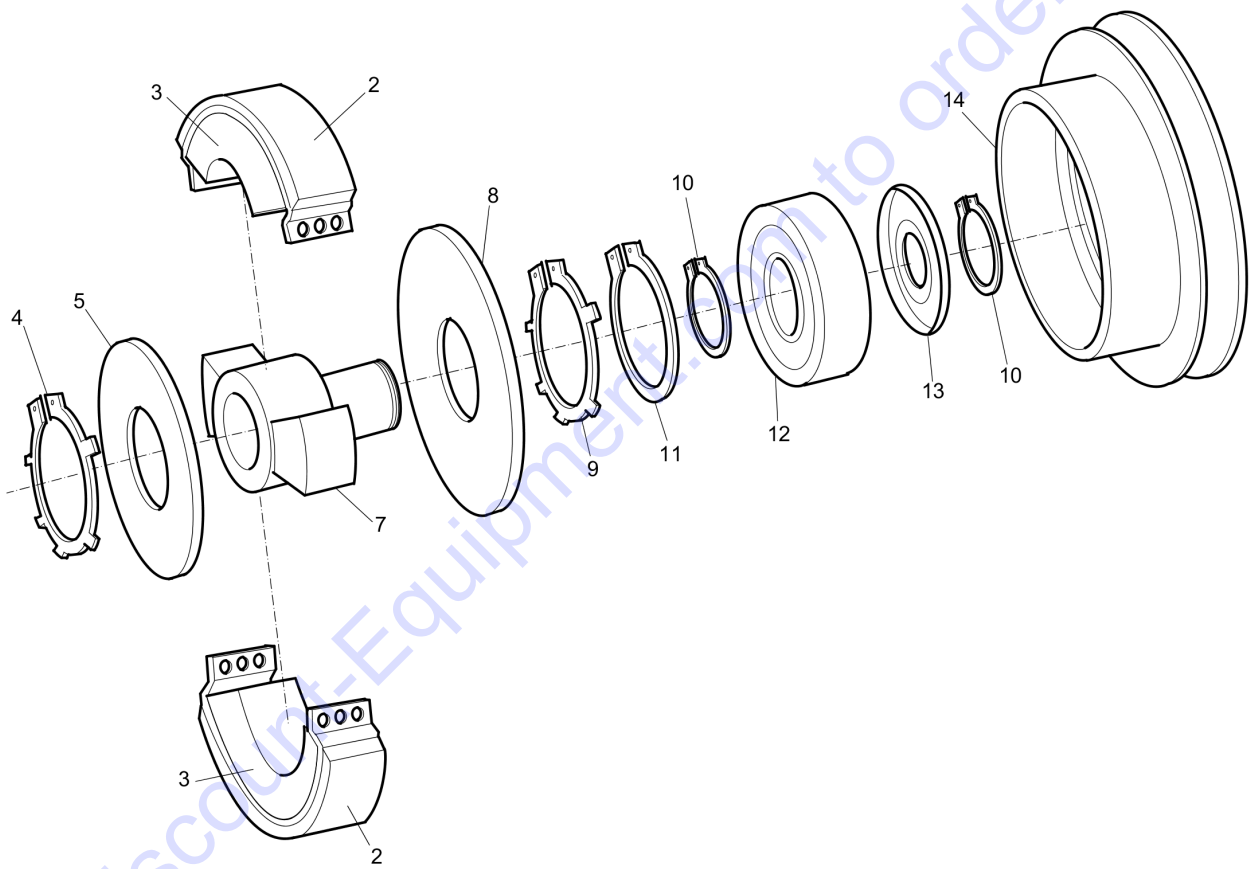

Refer to the Parts Online web page for most up-to-date information. The printed information might be outdated.

Spare parts list Centrifugal clutch, Hatz

1													
2	3	4	5	7	8	9	10	11	12	13	14		

Item	Part No.	Name	Qty	L
1	594431001	Clutch, cpl	1	
2	595192801	Clutch lining	2	
3	594147701	Clutch weight	2	
4	594311901	Retaining ring	1	
5	594312301	Cover	1	
7	594572301	Hub	1	
8	594313101	Cover	1	
9	594308801	Retaining ring	1	
10	594584501	Snap ring	2	
11	594584401	Retaining ring	1	
12	594584301	Ball bearing	1	
13	595143301	Nilos ring	1	
14	594572201	V-belt pulley	1	