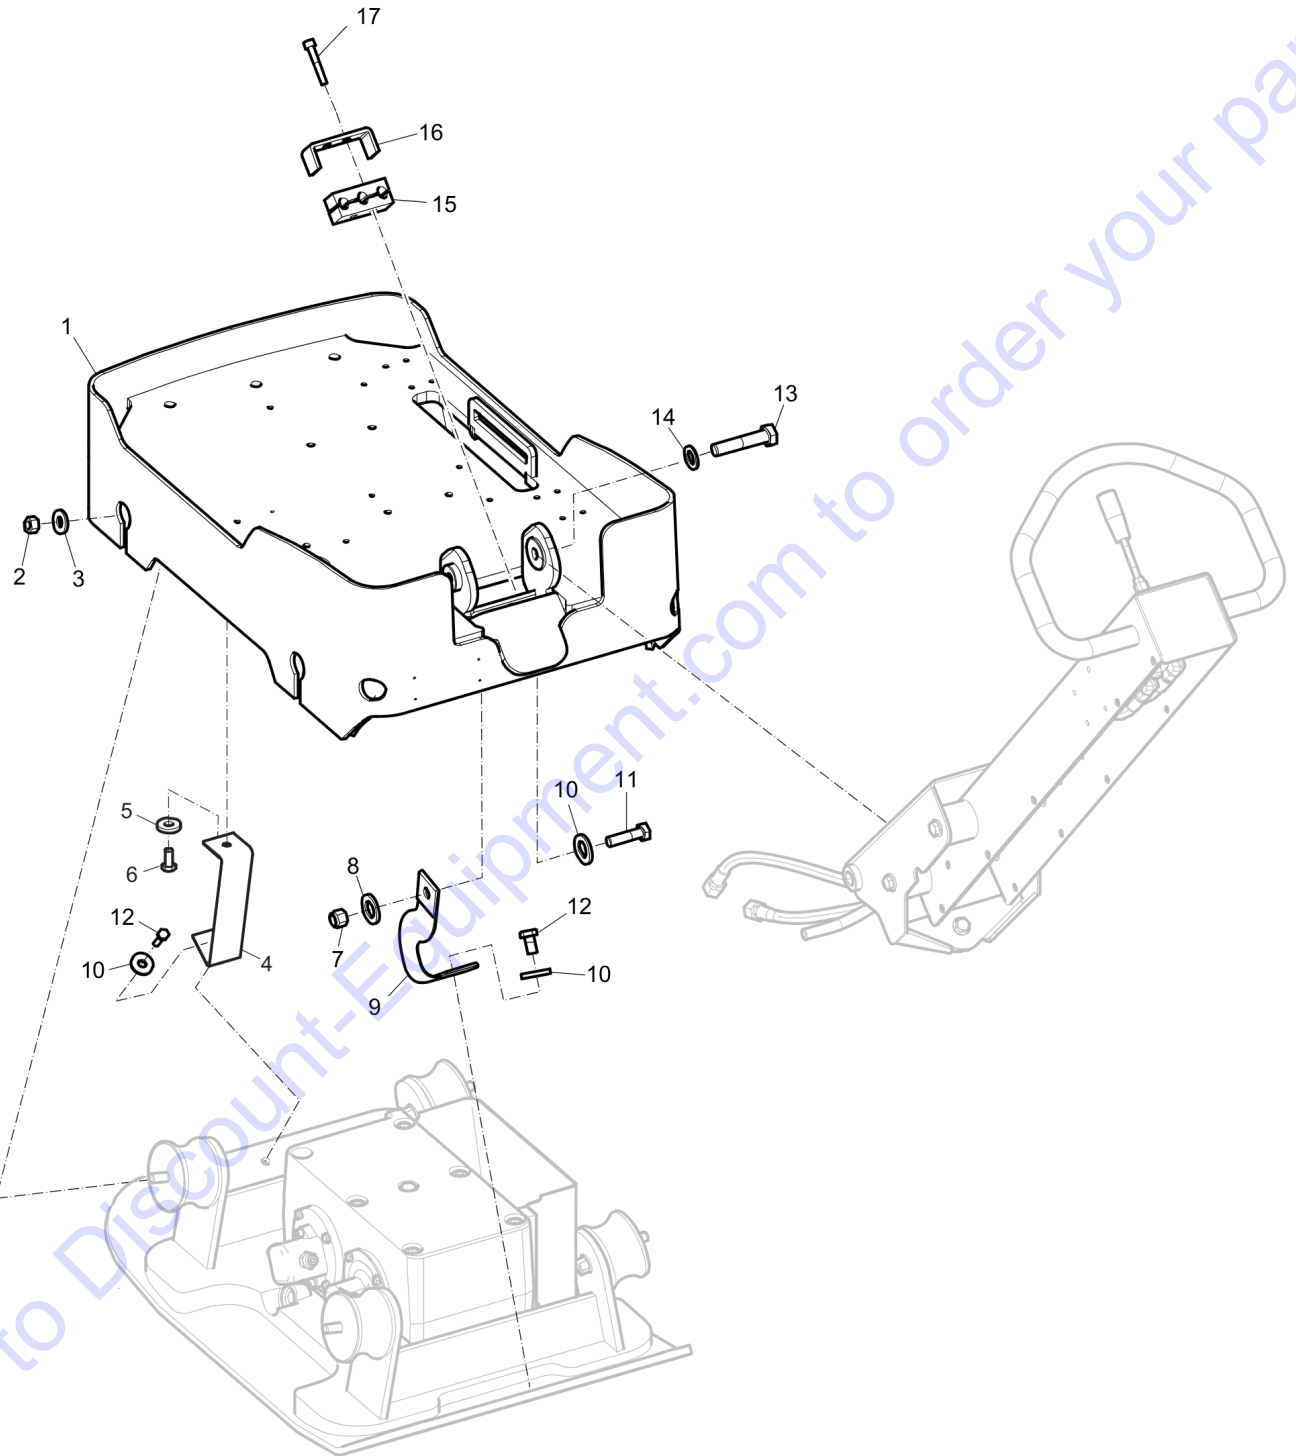

Item	Part No.	Name	Qty	L
1	594146601	Protective frame	1	
2	-	Screw, M6 x 16 mm A2-70	1	
3	-	Screw, M6 x 16 mm A2-70	4	
4	-	Washer, 6.4 x 12 x 1.5 mm, 0.25 x 0.47 x 0.06 in. 300 HV	1	
5	-	Washer, 6 x 18 x 2 mm, 0.24 x 0.71 x 0.08 in. 300 HV	5	
6	594437201	Bar	1	
7	595276301	Front hood	1	
8	594433801	Clip	1	
9	594434601	Insulation	1	
10	594436801	Holder	1	
11	-	Screw, M6 x 10 mm A2-70	3	
12	-	Screw, K50 x 18 mm	2	
13	595062801	Insulation washer, 25 mm Type S3	14	
14	594446801	Hinge	2	
15	-	Screw, M6 x 16 mm A2-70	8	
16	594478601	Insulation	1	
17	595276401	Hood	1	
18	594434701	Insulation	1	
19	594434801	Insulation	1	
20	595171801	Holder	1	
21	595188301	Clamp	2	
22	-	Screw, M6 x 16 mm 8.8 A2K	6	
23	595176301	Bracket	1	
24	-	Washer, 6.4 x 12 x 1.5 mm, 0.25 x 0.47 x 0.06 in. 300 HV	4	
25	-	Lock nut, M6 ISO7040	2	
26	-	Screw, M8 x 60 mm 8.8 A2K	4	
27	595120301	Cover	1	
28	-	Screw, K50 x 18 mm	4	
29	-	Washer, 8.4 x 16 x 1.5 mm, 0.33 x 0.63 x 0.06 in. 300 HV	4	
30	-	Screw, M12 x 40 mm 8.8 A3K	4	
31	-	Washer, 13 x 30 x 4 mm, 0.51 x 1.18 x 0.16 in. 300 HV	4	

Refer to the Parts Online web page for most up-to-date information. The printed information might be outdated.

Spare parts list Engine plate

Refer to the Parts Online web page for most up-to-date information. The printed information might be outdated.