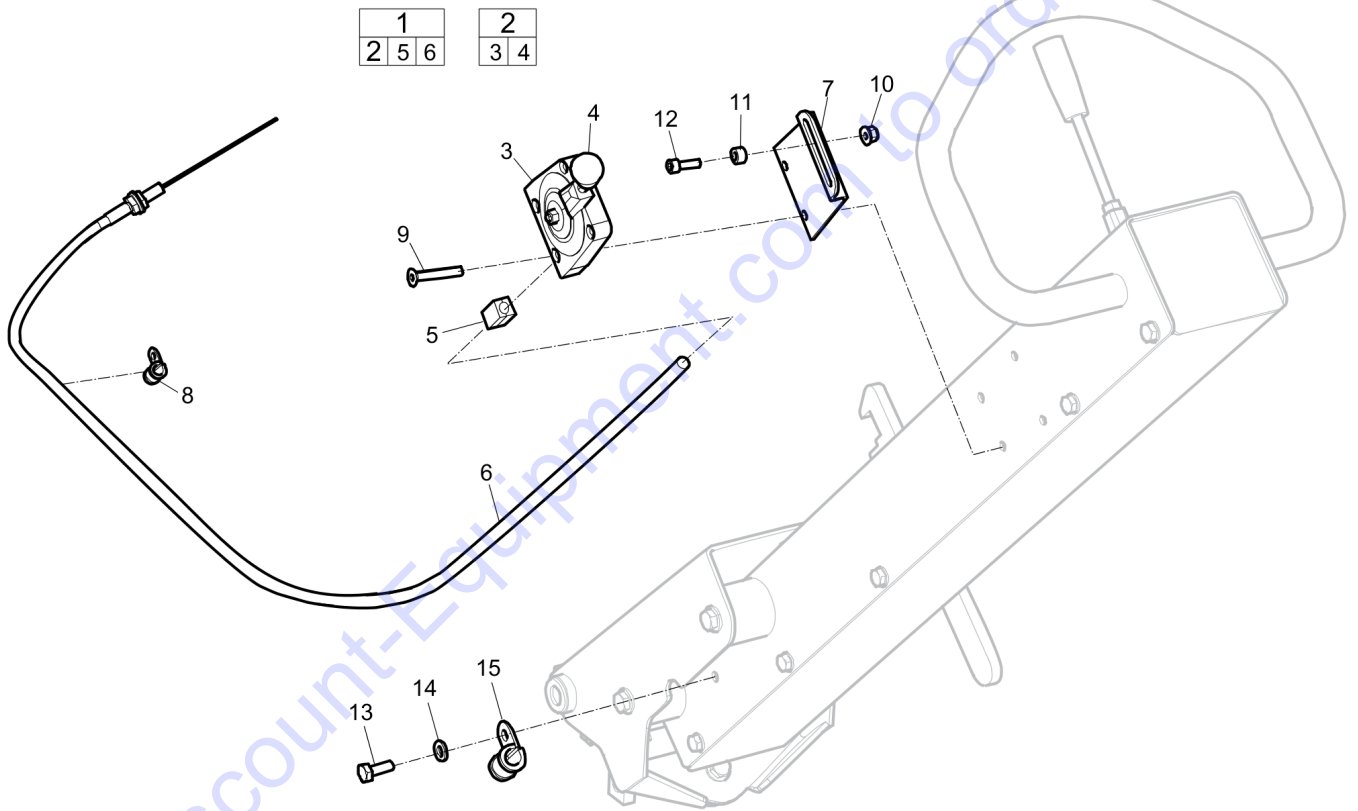

Spare parts list Throttle control, Honda

Refer to the Parts Online web page for most up-to-date information. The printed information might be outdated.

Item	Part No.	Name	Qty	L
1	594357601	Throttle control, cpl	1	
2	595053201	Throttle handle	1	
3	---	Throttle	1	
4	595192901	Knob	1	
5	594297101	Square nipple	1	
6	594357201	Throttle cable	1	
7	594354801	Bracket	1	
8	-	Throttle	1	
9	-	Screw, M5 x 30 mm A2-70	4	
10	-	Nut, M6 x 1 mm A2K	1	
11	594485701	Spacer	1	
12	-	Screw, M6 x 20 mm 8.8 A2K	1	
13	-	Screw, M6 x 16 mm 8.8 A2K	1	
14	595186801	Washer 6,4x12x1,5	1	
15	595468401	Pipe clamp	1