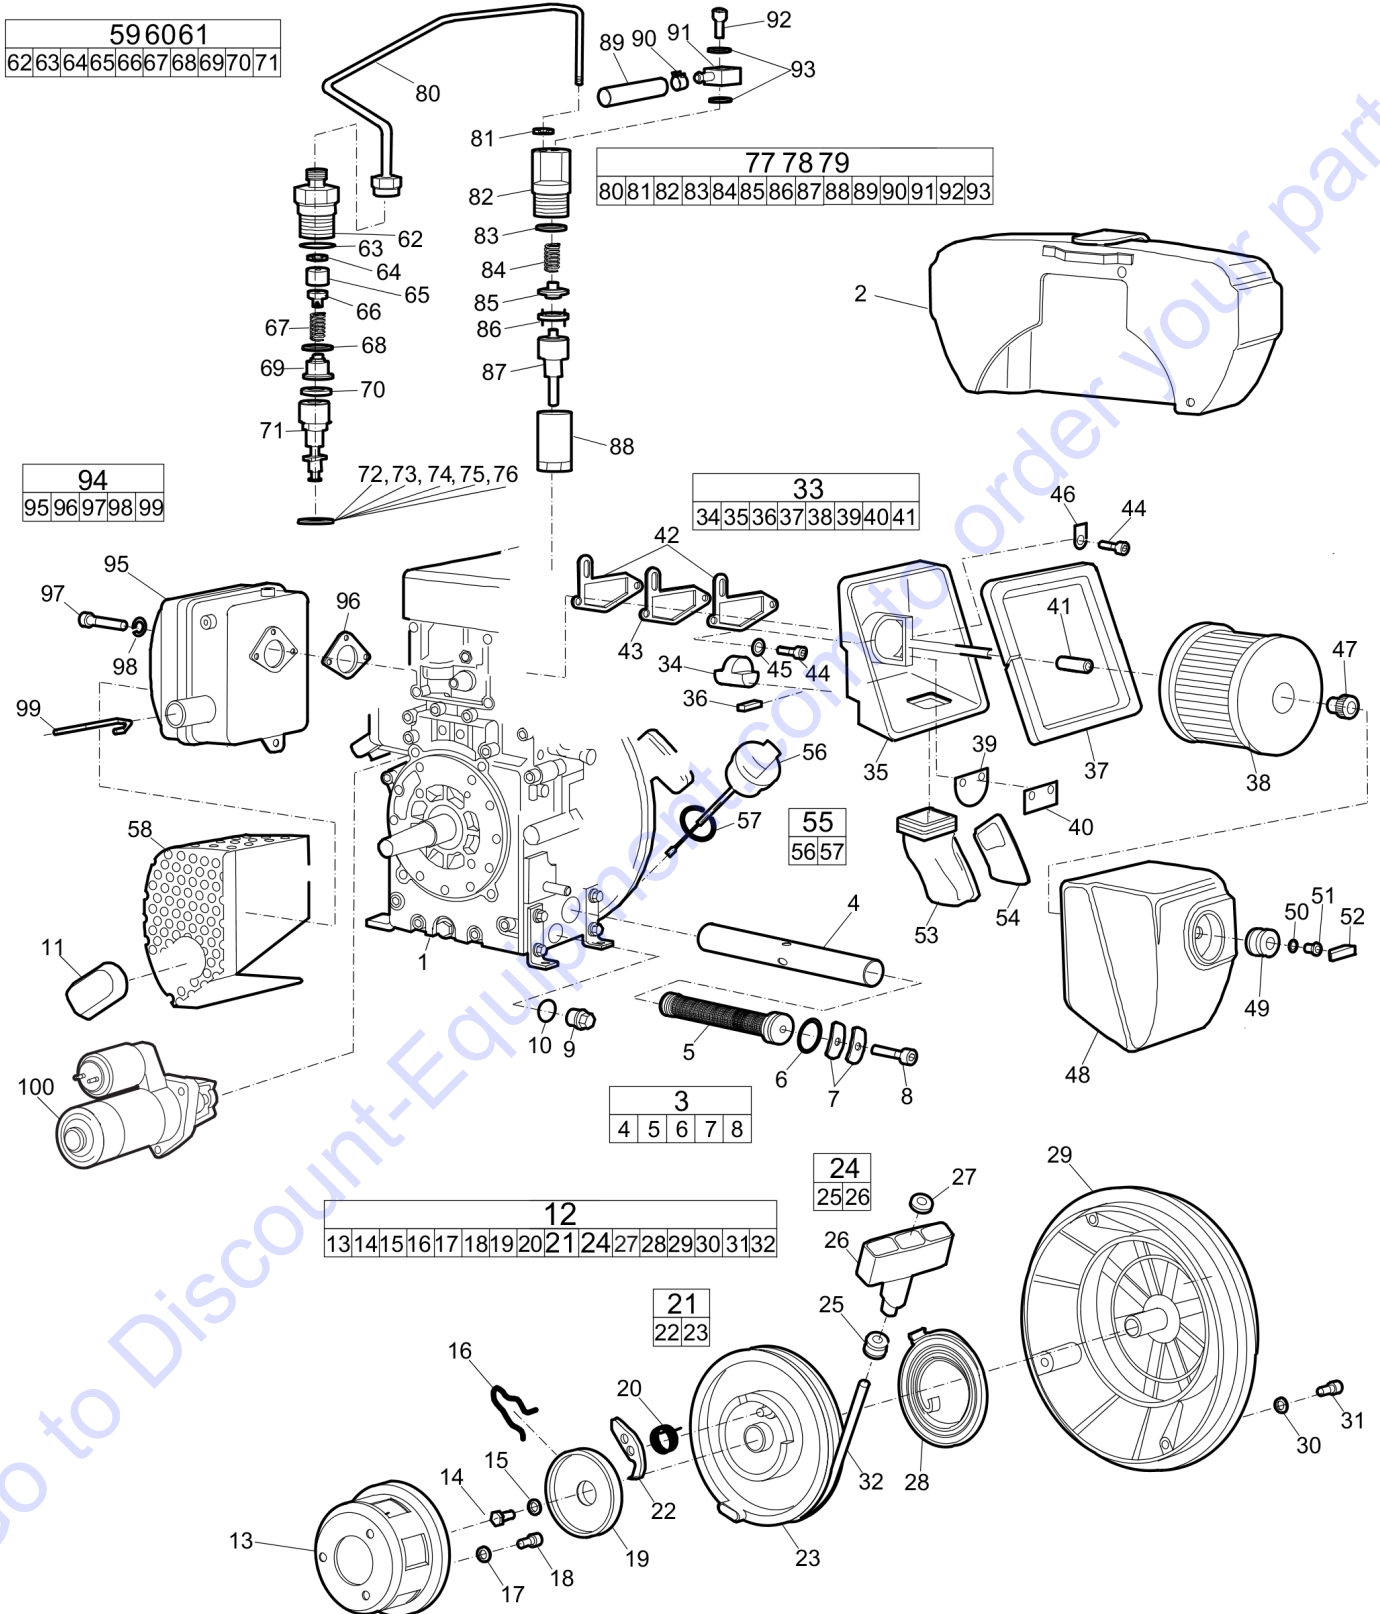

Spare parts list Engine, Hatz 1B30 electric start

Refer to the Parts Online web page for most up-to-date information. The printed information might be outdated.

Item	Part No.	Name	Qty	L
1	595171301	Diesel engine, electric	1	A
2	-	Fuel tank	1	B
3	594570101	Oil strainer, cpl	1	
4	--	Tube	1	
5	--	Oil strainer	1	
6	595380601	O-ring	1	
7	595380701	Washer	2	
8	--	Screw, M6 x 10 mm	1	
9	594570201	Plug	1	
10	594513001	Washer	1	
11	594570401	Exhaust pipe	1	
12	594568401	Recoil starter, cpl	1	
13	594569901	Starter pulley	1	
14	--	Screw, M6 x 18 mm	1	
15	--	Washer, M6	1	
16	594569201	Spring	1	
17	--	Spring washer, M6	1	
18	--	Screw, M6 x 10 mm	1	
18	--	Screw, M6 x 10 mm	1	
18	--	Screw, M6 x 10 mm	1	
19	594569301	Friction plate	1	
20	594569701	O-ring	1	
21	594569101	Reel	1	
22	594569601	Ratchet	1	
23	---	Start pulley	1	
24	594568501	Handle, complete	1	
25	---	Sleeve	1	
26	---	Handle	1	
27	594202501	Washer, 5.3 mm, 0.21 in.	1	
28	594568601	Spiral spring	1	
29	594568701	Housing	1	
30	--	Washer, M6	4	
30	--	Washer, M6	4	
30	--	Washer, M6	4	
31	--	Screw, M6	4	
32	594569001	Starting rope	1	
33	595382201	Air filter housing	1	
34	594572101	Vent nipple	1	

Refer to the Parts Online web page for most up-to-date information. The printed information might be outdated.