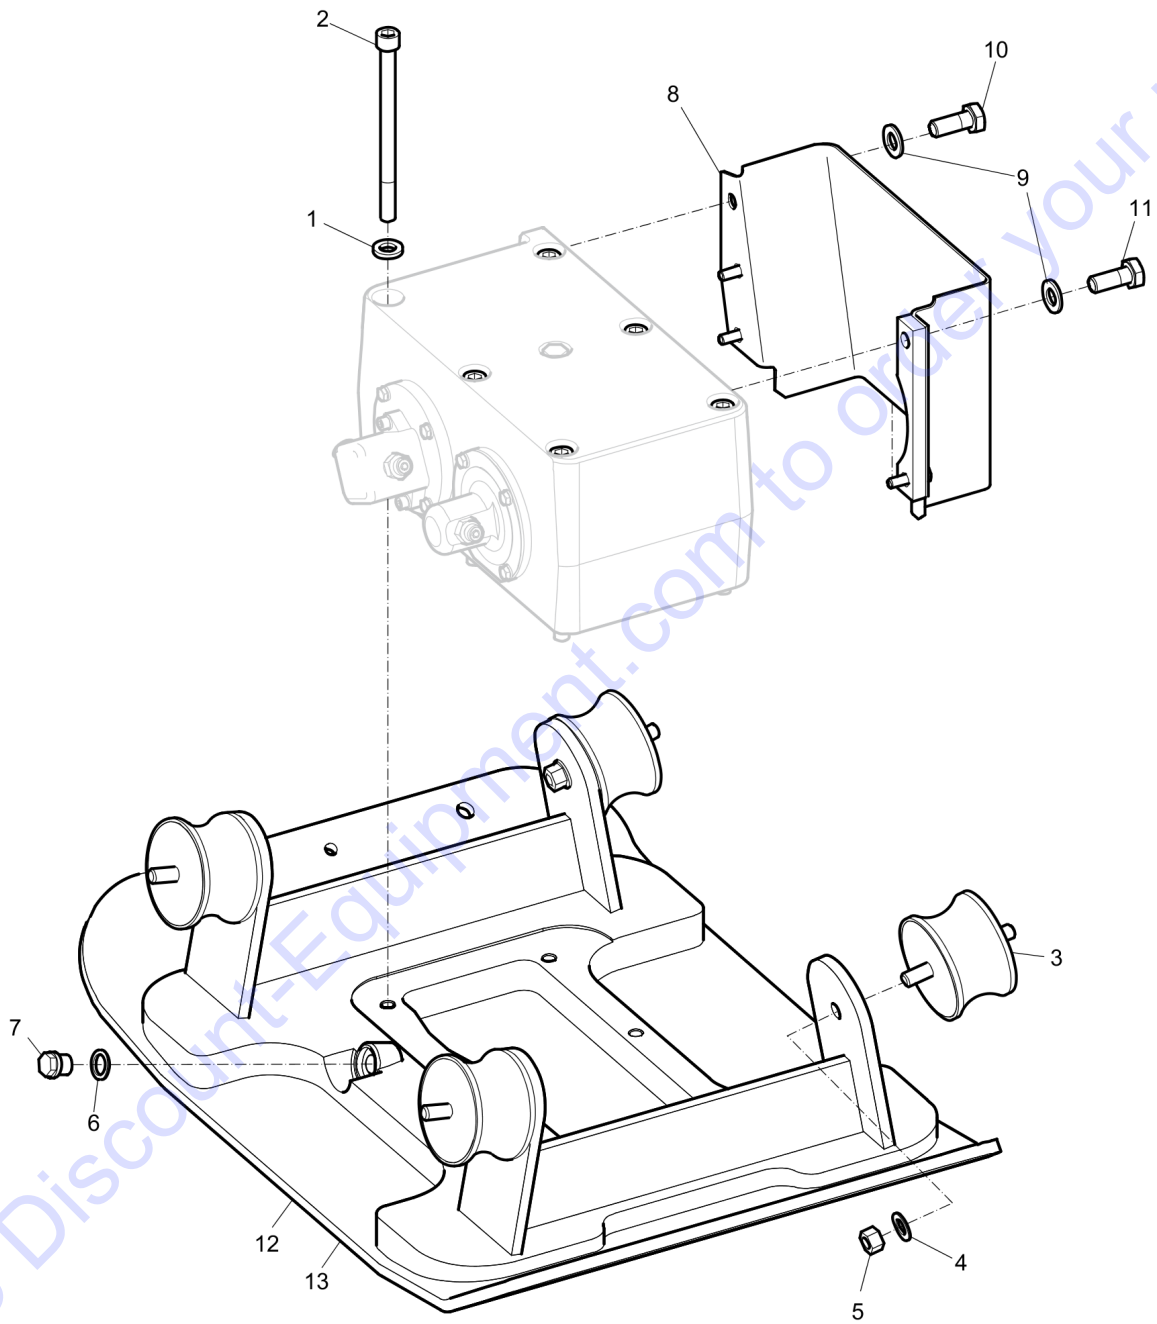

Item	Part No.	Name	Qty	L
1	595120401	Engine plate	1	
2	-	Nut, M12 A3K	4	
3	-	Washer, 13 x 30 x 4 mm, 0.51 x 1.18 x 0.16 in. 300 HV	4	
4	594143001	Strap	1	
5	-	Washer, 13 x 36 x 6 mm, 0.51 x 1.42 x 0.24 in. 300 HV	1	
6	-	Screw, M12 x 25 mm 8.8 A3K	1	
7	-	Lock nut, M12	1	
8	-	Washer, 13 x 24 x 2 mm, 0.51 x 0.94 x 0.08 in. 300 HV	1	
9	594141501	Strap	1	
10	-	Washer, 13 x 36 x 6 mm, 0.51 x 1.42 x 0.24 in. 300 HV	3	
11	-	Screw, M12 x 45 mm 8.8 A3K	2	
12	-	Screw, M12 x 20 mm 8.8 A3K	2	
13	595070401	Screw, M16 x 80 mm 10.9 GEOMET®	2	
14	-	Washer, 10.5 x 22 x 2 mm, 0.41 x 0.87 x 0.08 in. 300 HV	4	
15	594324001	Rubber block	1	
16	594147401	Bracket	1	
17	-	Screw, M8 x 50 mm 8.8 A2K	2	

Refer to the Parts Online web page for most up-to-date information. The printed information might be outdated.

Spare parts list Ground plate and eccentric element installation

Refer to the Parts Online web page for most up-to-date information. The printed information might be outdated.