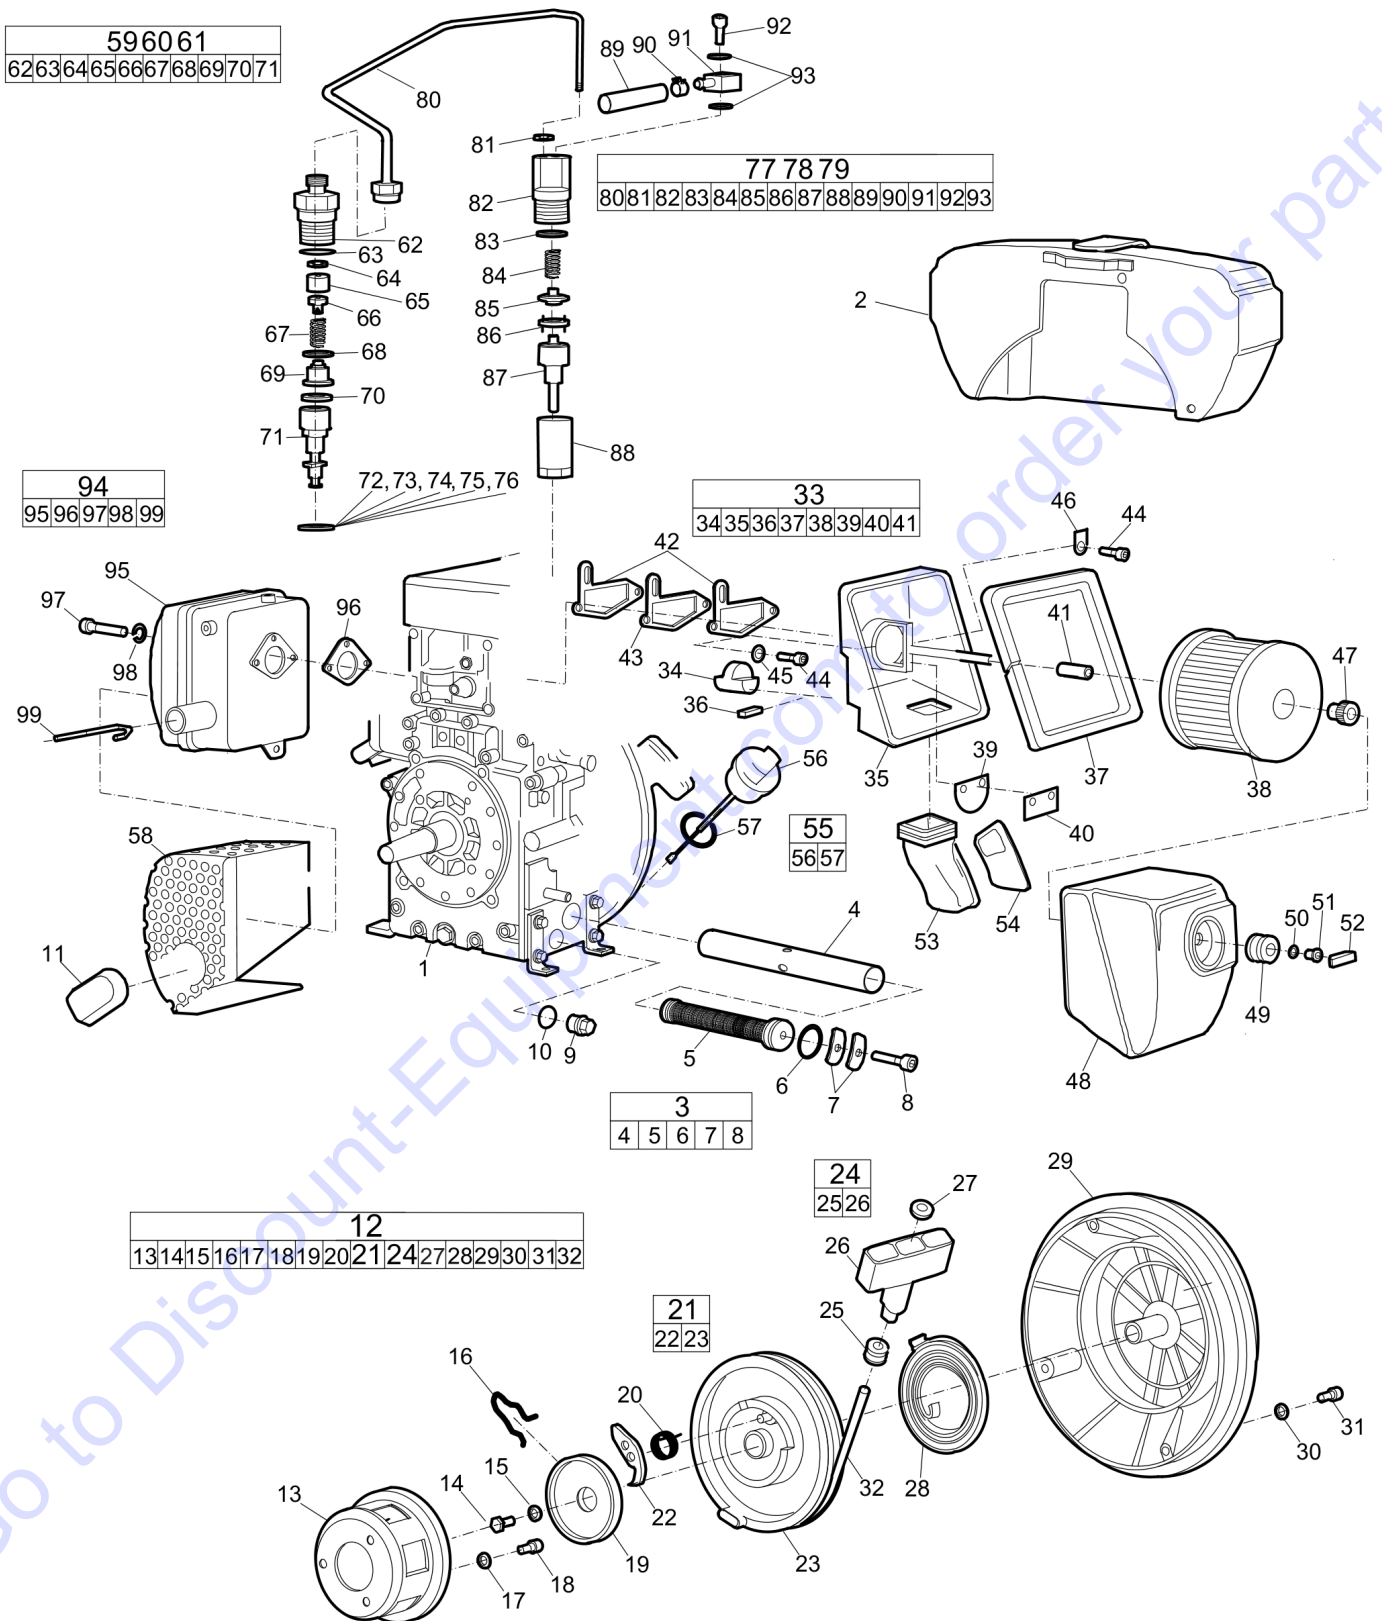

Spare parts list Engine, Hatz 1B30 manual start

Refer to the Parts Online web page for most up-to-date information. The printed information might be outdated.

Item	Part No.	Name	Qty	L
1	595171401	Diesel engine, manual	1	A
2	-	Fuel tank	1	B
3	594570101	Oil strainer, cpl	1	
4	--	Tube	1	
5	--	Oil strainer	1	
6	595380601	O-ring	1	
7	595380701	Washer	2	
8	--	Screw, M6 x 16 mm	1	
9	594570201	Plug	1	
10	594513001	Washer	1	
11	594570401	Exhaust pipe	1	
12	594568401	Recoil starter, cpl	1	
13	594569901	Starter pulley	1	
14	--	Screw, M6 x 18 mm	1	
15	--	Washer, M6	1	
16	594569201	Spring	1	
17	--	Spring washer	1	
18	--	Screw	1	
19	594569301	Friction plate	1	
20	594569701	O-ring	1	
21	594569101	Reel	1	
22	594569601	Ratchet	1	
23	---	Start pulley	1	
24	594568501	Handle, complete	1	
25	594202401	Sleeve	1	
26	---	Handle	1	
27	594202501	Washer, 5.3 mm, 0.21 in.	1	
28	594568601	Spiral spring	1	
29	594568701	Housing	1	
30	--	Washer, M6	4	
30	--	Washer, M6	4	
30	--	Washer, M6	4	
31	--	Screw, M6	4	
32	594569001	Starting rope	1	
33	595382201	Air filter housing	1	
34	594572101	Vent nipple	1	
35	--	Housing	1	
36	595380801	Sealing strip	1	

Refer to the Parts Online web page for most up-to-date information. The printed information might be outdated.