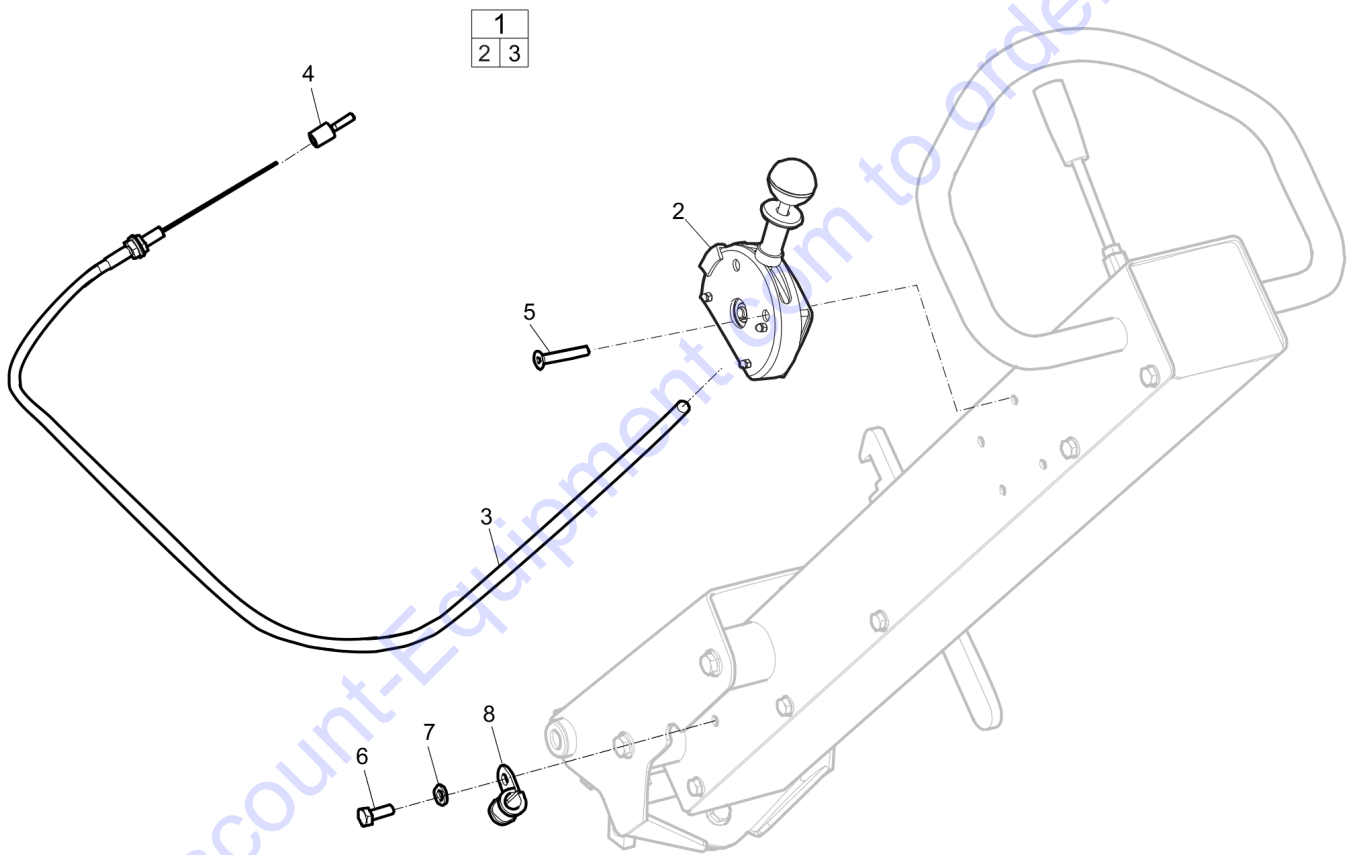

Spare parts list Throttle control, Hatz, EPA version

Refer to the Parts Online web page for most up-to-date information. The printed information might be outdated.

Item	Part No.	Name	Qty	L
1	594175901	Throttle control, complete	1	A
2	-	Handle	1	
3	595132201	Throttle cable	1	
4	594352101	Nipple	1	
5	-	Screw M6 x 20 mm 8.8 A2K	4	
6	-	Screw M6 x 20 mm 8.8 A2K	1	
7	-	Washer	1	
8	595468401	Pipe clamp	1	

Comments for Page: Throttle control, Hatz, EPA version

A | Hatz, EPA version with three fixed positions.