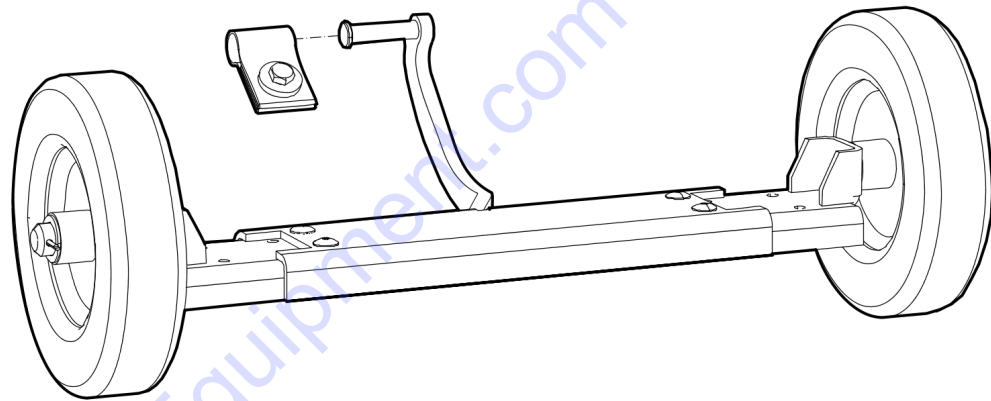

Service, repair and wear part kits Transport device kit