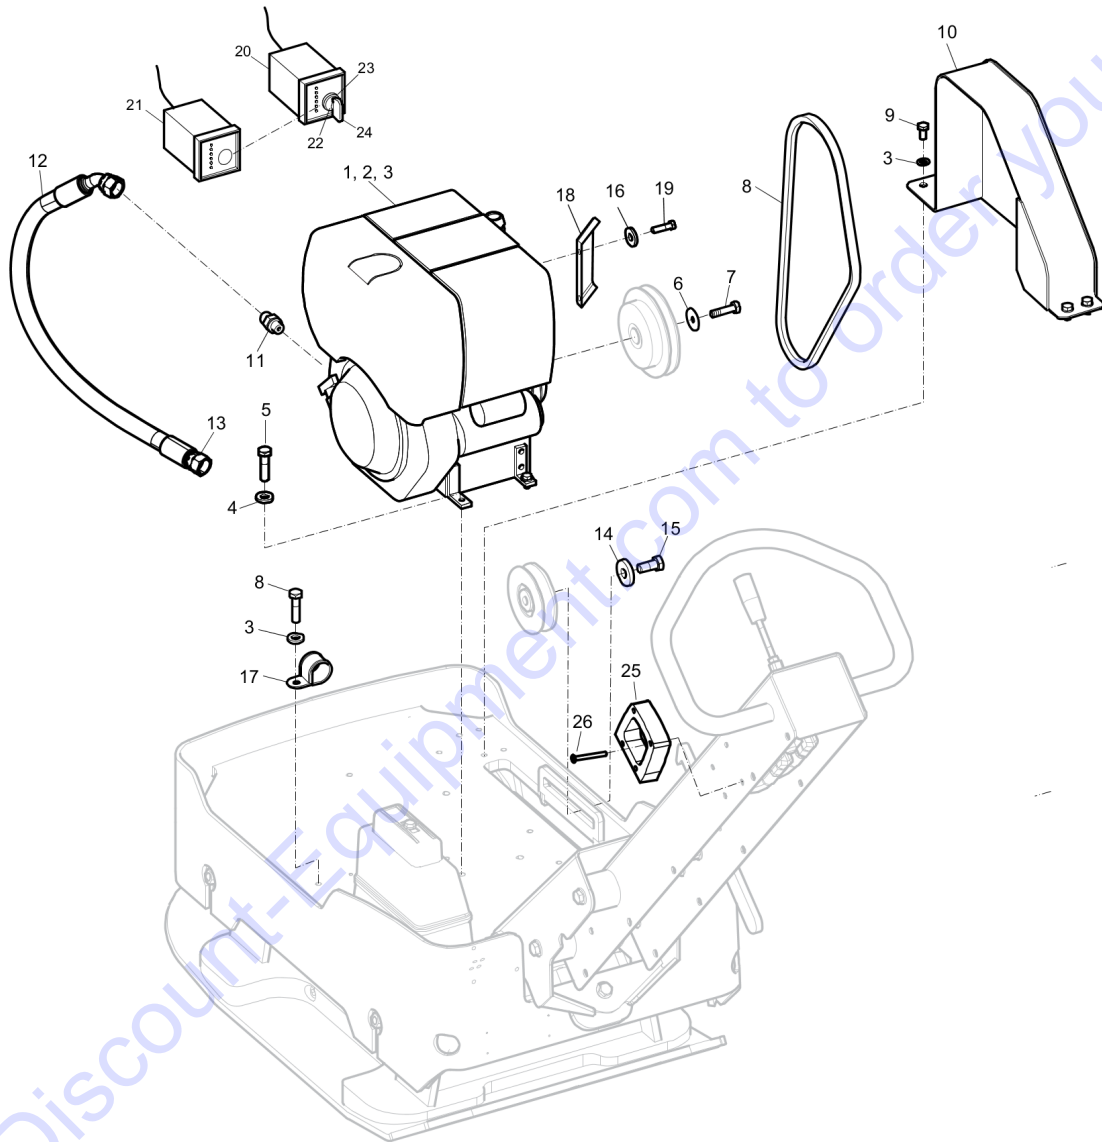

Spare parts list Engine installation, Hatz

Refer to the Parts Online web page for most up-to-date information. The printed information might be outdated.

Item	Part No.	Name	Qty	L
1	595171401	Diesel engine, manual	1	
2	595171301	Diesel engine, electric	1	
3	595365501	Diesel engine, Hatz 1B30 electric start, EPA-version		A
4	-	Washer, 8.4 x 16 x 1.5 mm, 0.33 x 0.63 x 0.06 in. 300 HV	9	
5	-	Screw, M8 x 20 mm 8.8 A2K	4	
6	-	Washer, 8.4 x 26 x 4 mm, 0.33 x 1.02 x 0.16 in. 300 HV	1	
7	-	Screw, M8 x 25 mm 8.8 A2K	1	
8	594331801	V-belt	1	
9	-	Screw, M8 x 16 mm 8.8 A2K	5	
10	594961901	V-belt cover	1	
11	595186601	Connector	1	
12	595375601	Hydraulic hose	1	
13	595452501	Plug	1	
14	-	Washer, 13 x 30 x 4 mm, 0.51 x 1.18 x 0.16 in. 300 HV	1	
15	-	Screw M6 x 20 mm 8.8 A2K	1	
16	595186801	Washer 6,4x12x1,5	2	
17	595188601	Clamp	1	
18	595176401	Deflector	1	
19	594499501	Cylinder screw	2	
20	594431601	Control box	1	B
21	594431701	Control box	1	C
22	594434301	Dirt shield	1	
23	594581501	Ignition switch	1	
24	594581101	Ignition key	1	
25	595375901	Spacer	1	
26	595350001	Hex sock. screw	4	

Comments for Page: Engine installation, Hatz

(L)OCAL REMARKS

A | For US and Canada market

B | Standard

C | Option