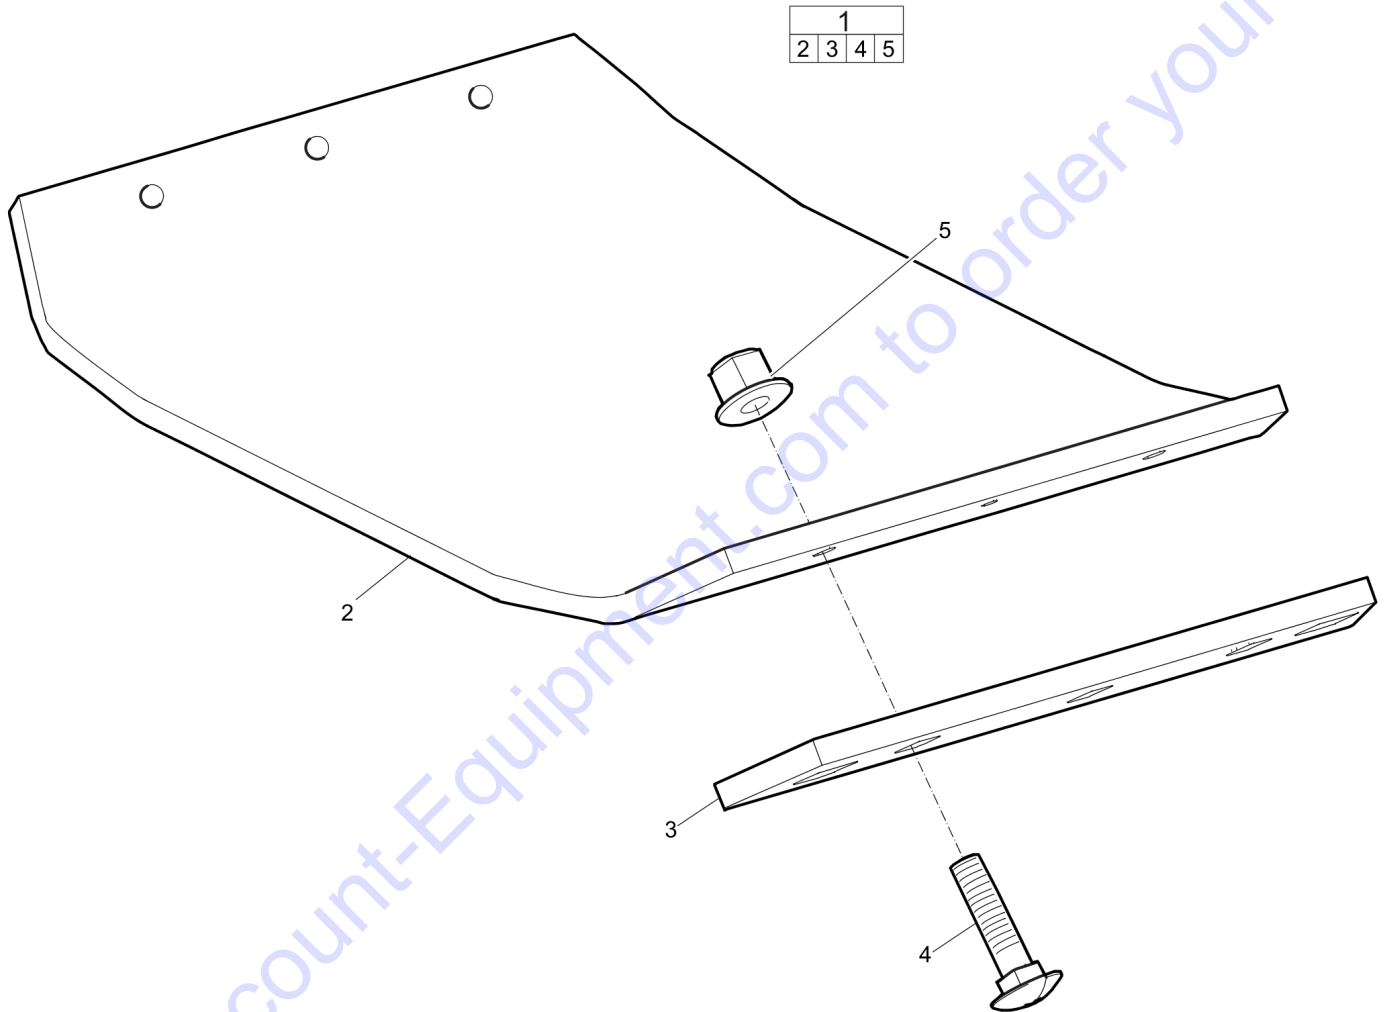

Spare parts list Block paving plate 600 mm (23.6 in.)

Refer to the Parts Online web page for most up-to-date information. The printed information might be outdated.

Item	Part No.	Name	Qty	L
1	594830301	Block paving kit 600 mm	1	
2	595176701	Polyurethane plate	1	A
3	594447301	Bracket	2	
4	595067201	Coach bolt	4	
5	--	Nut, M10 x 1.5 mm A3K	4	

Comments for Page: Block paving plate 600 mm (23.6 in.)

(L)OCAL REMARKS

A | Polyurethane

Go to Discount-Equipment.com to order your parts