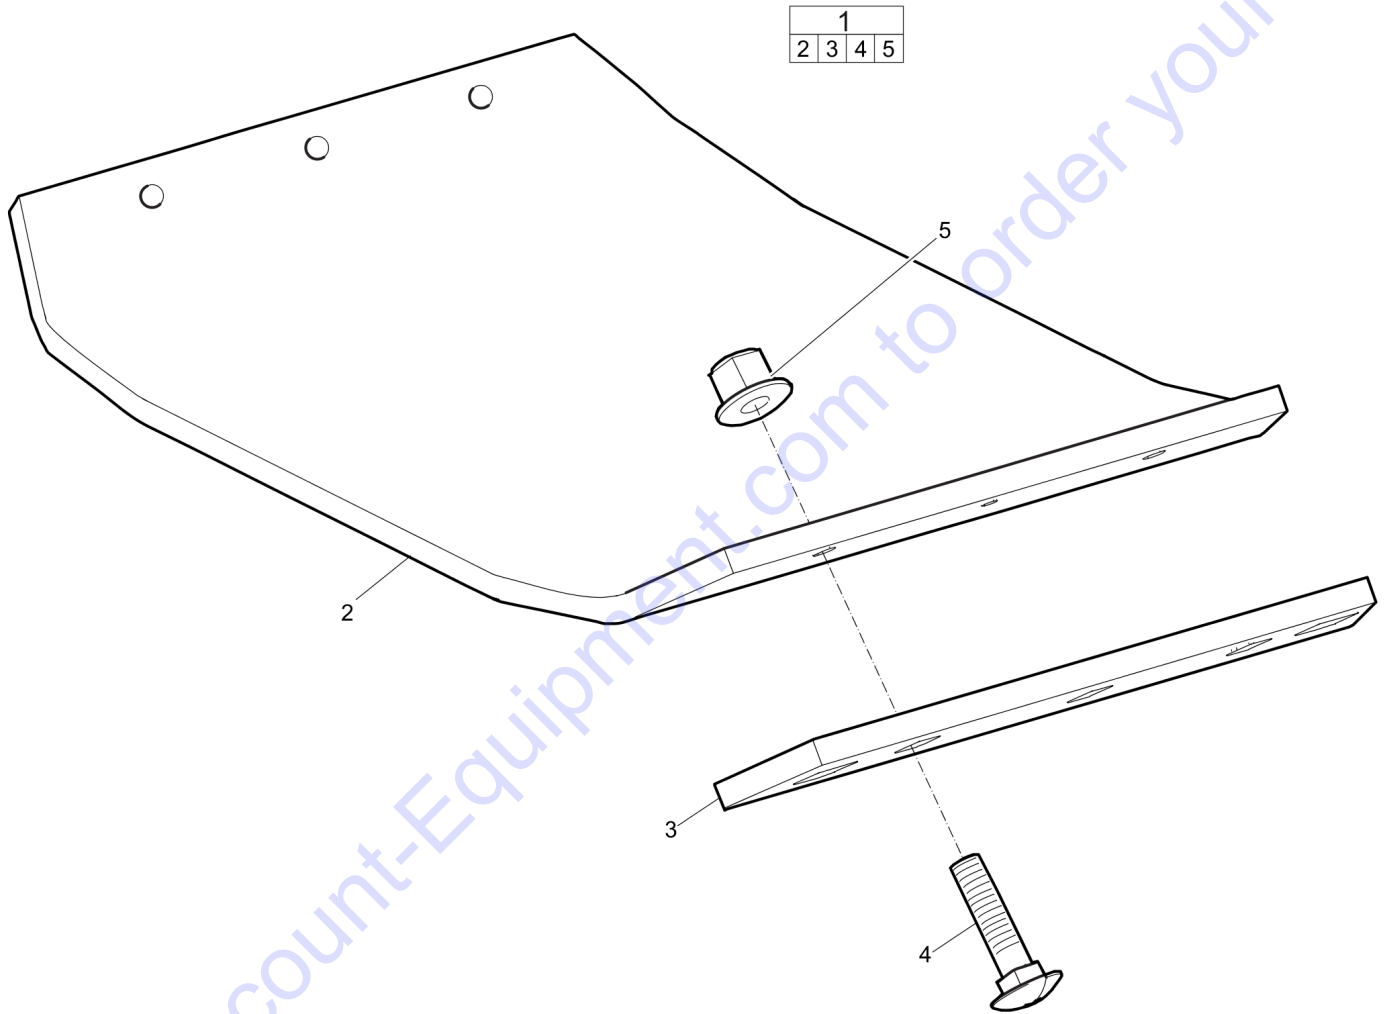

Item	Part No.	Name	Qty	L
1	-	Washer, 13 x 24 x 6 mm, 0.51 x 0.95 x 0.16 in. 300 HV	6	
2	594551801	Screw, M12 x 160 mm 12.9GEOMET®	6	
3	594327001	Shock absorber	4	
4	-	Washer, 13 x 24 x 2 mm, 0.51 x 0.94 x 0.08 in. 300 HV	4	
5	-	Nut, M12 A3K	4	
6	-	Washer, 16.7 x 24 x 1.5 mm, 0.66 x 0.94 x 0.06 in. TYPE A, M16	1	
7	595048301	Plug, M16	1	
8	594431301	Belt Guard	1	
9	-	Washer, 8.4 x16 x1.5 mm, 0.33 x 0.63 x 0.06 in. 300 HV	5	
10	595055401	Screw, M8x20 mm 8.8 A2K	3	
11	-	Screw, M8 x 30 mm 8.8 A2K	2	
12	595504501	Ground plate, 500 mm, 19.68 in.	1	
13	594644301	Ground plate, 600 mm, 23.62 in.	1	

Refer to the Parts Online web page for most up-to-date information. The printed information might be outdated.

Spare parts list Block paving plate 500 mm(19.7 in.)