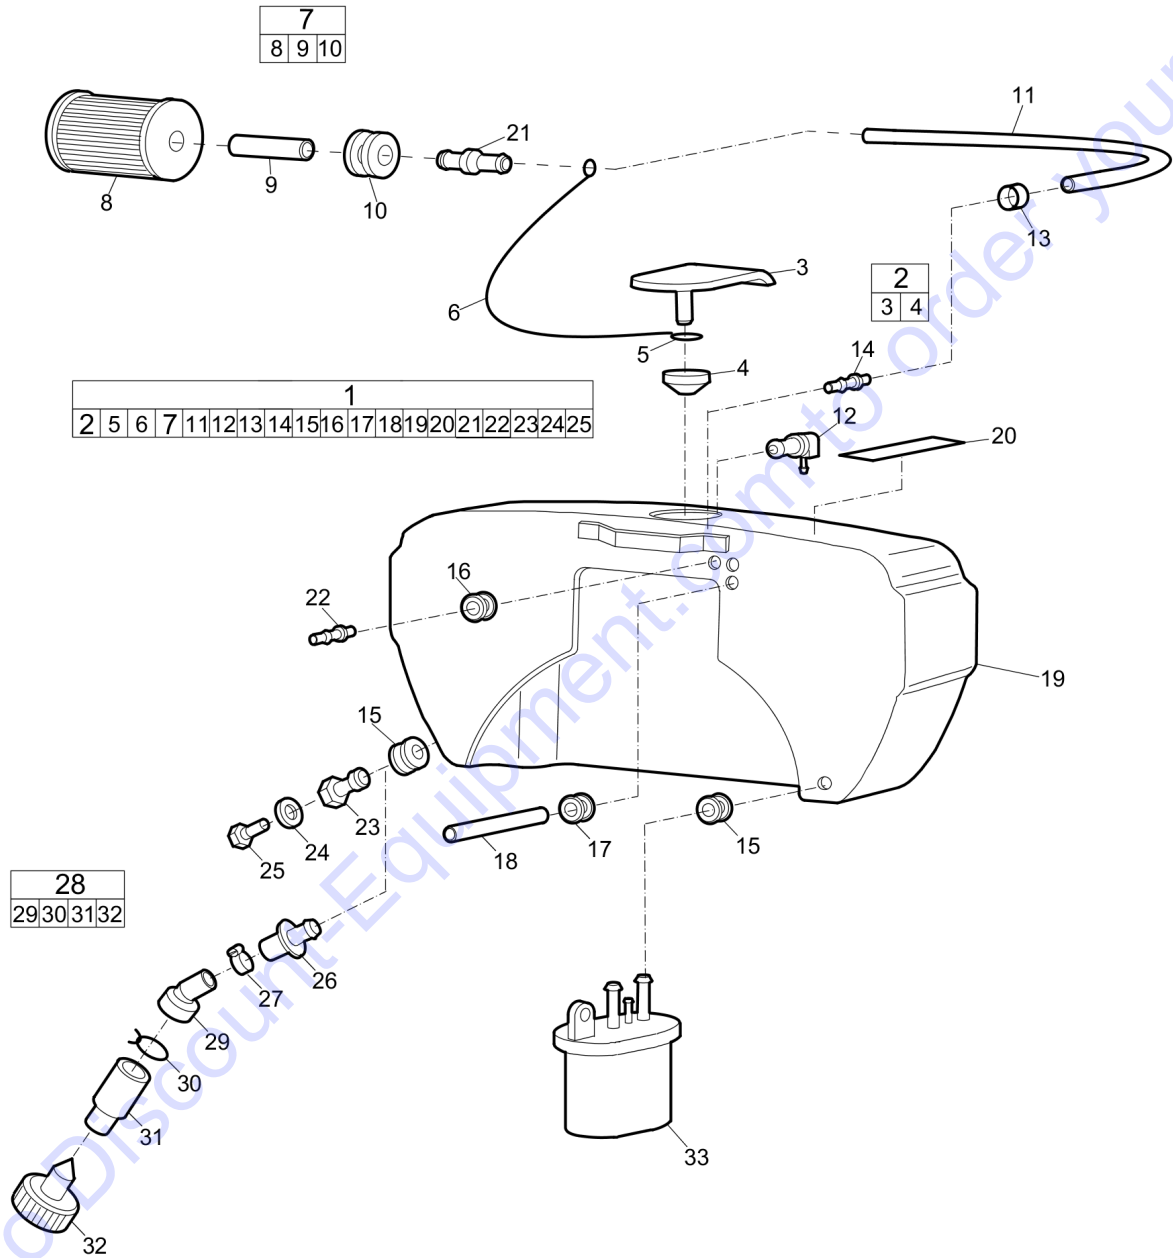

Spare parts list Fuel tank, Hatz 1B30

Refer to the Parts Online web page for most up-to-date information. The printed information might be outdated.

Item	Part No.	Name	Qty	L
1	594584801	Fuel tank, complete	1	
2	594566101	Fuel cap	1	
3	---	Cap	1	
4	---	Gasket	1	
5	595381201	Circlip	1	
6	594203501	Rope	1	
7	595377401	Fuel filter	1	
8	---	Filter element	1	
9	---	Pipe	1	
10	594567001	Gasket	1	
11	595382601	Fuel hose	1	
12	594566301	Ventilation valve	1	
13	594567601	Hose clamp	1	
14	594566401	Adapter	1	
15	594566501	Gasket	2	
16	595191601	Rubber sleeve	1	
17	594567001	Gasket	1	
18	594567101	Pipe	1	
19	--	Fuel tank	1	
20	--	Label	1	
21	594605201	Nipple	1	
22	595192701	Nipple	1	
23	595131701	Nipple	1	
24	--	Joint	1	
25	594203301	Ventilating screw	1	
26	594203201	Nipple	1	
27	594203101	Clamp	1	
28	594583201	Water separator, cpl	1	
29	--	Hose	1	
30	---	Hose clip	1	
31	--	Water separator	1	
32	--	Drain screw	1	
33	594583201	Water separator, cpl	1	A

Comments for Page: Fuel tank, Hatz 1B30

(L)OCAL REMARKS

Refer to the Parts Online web page for most up-to-date information. The printed information might be outdated.