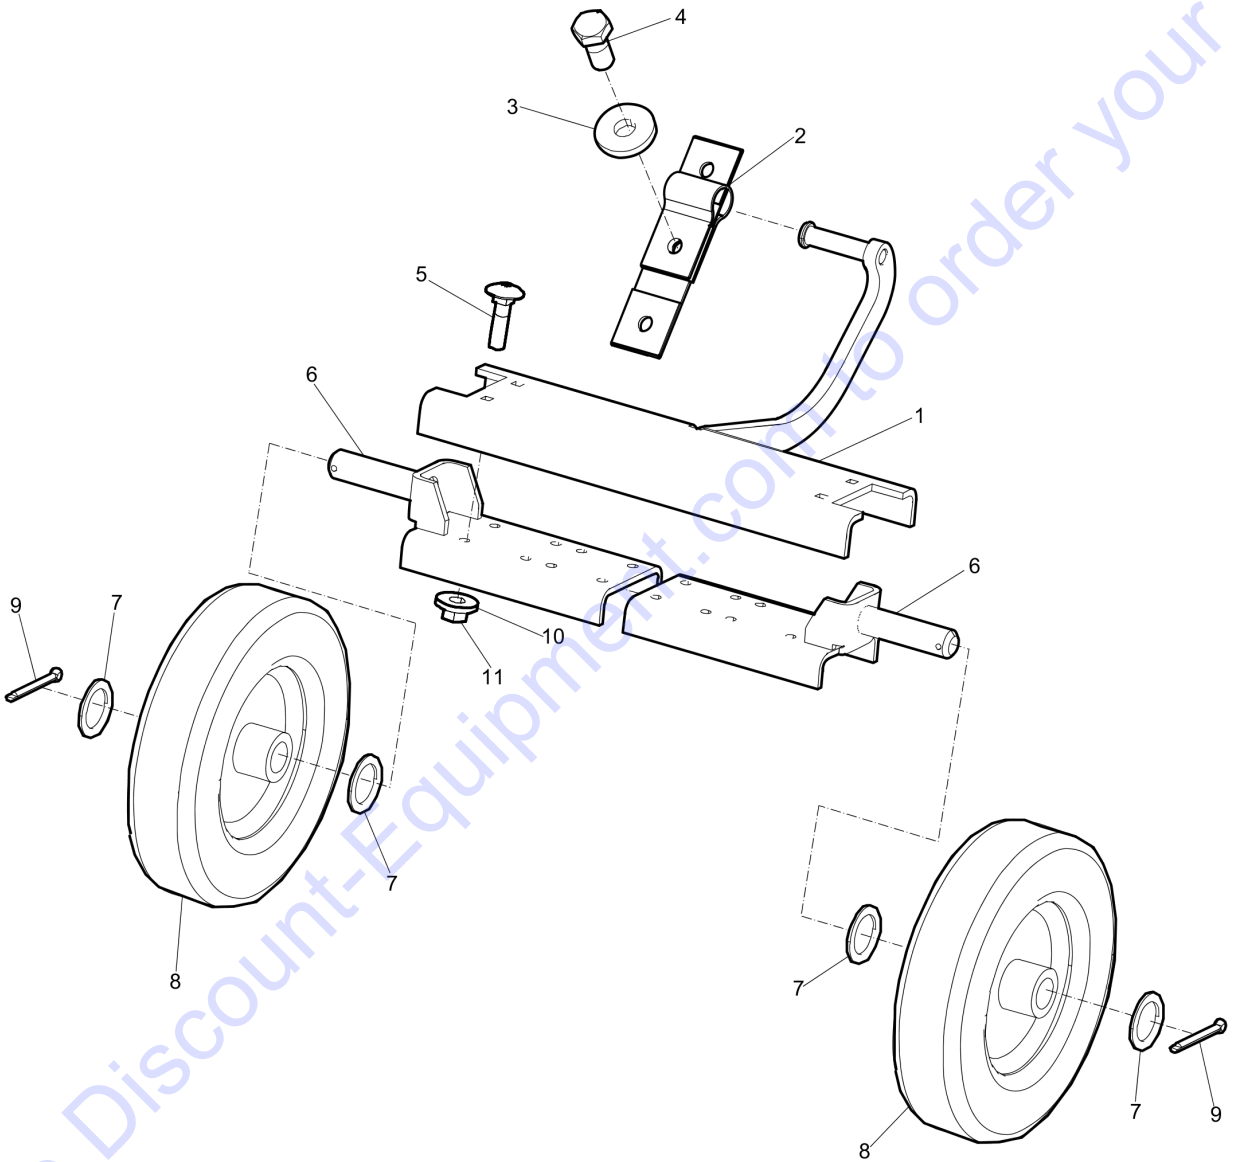

Comments for Page: Block paving plate 600 mm (23.6 in.)

(L)OCAL REMARKS

A | Polyurethane

Go to Discount-Equipment.com to order your parts

Spare parts list Transport device

Item	Part No.	Name	Qty	L
1	594486401	Transport device	1	
2	595124401	Strap	1	
3	-	Washer, 13 x 36 x 6 mm, 0.51 x 1.42 x 0.24 in. 300 HV	1	
4	-	Screw, M12 x 25 mm 8.8 A3K	1	
5	-	Screw, M8 x 30 mm 8.8	4	
6	594486601	Wheel bracket	2	
7	594316201	Washer	4	
8	594455801	Wheel	2	
9	595343501	Cotter pin	2	
10	-	Washer, 8.4 x 22 x 3 mm, 0.33 x 0.87 x 0.12 in. 300 HV	4	
11	-	Nut, M8 A2K	4	