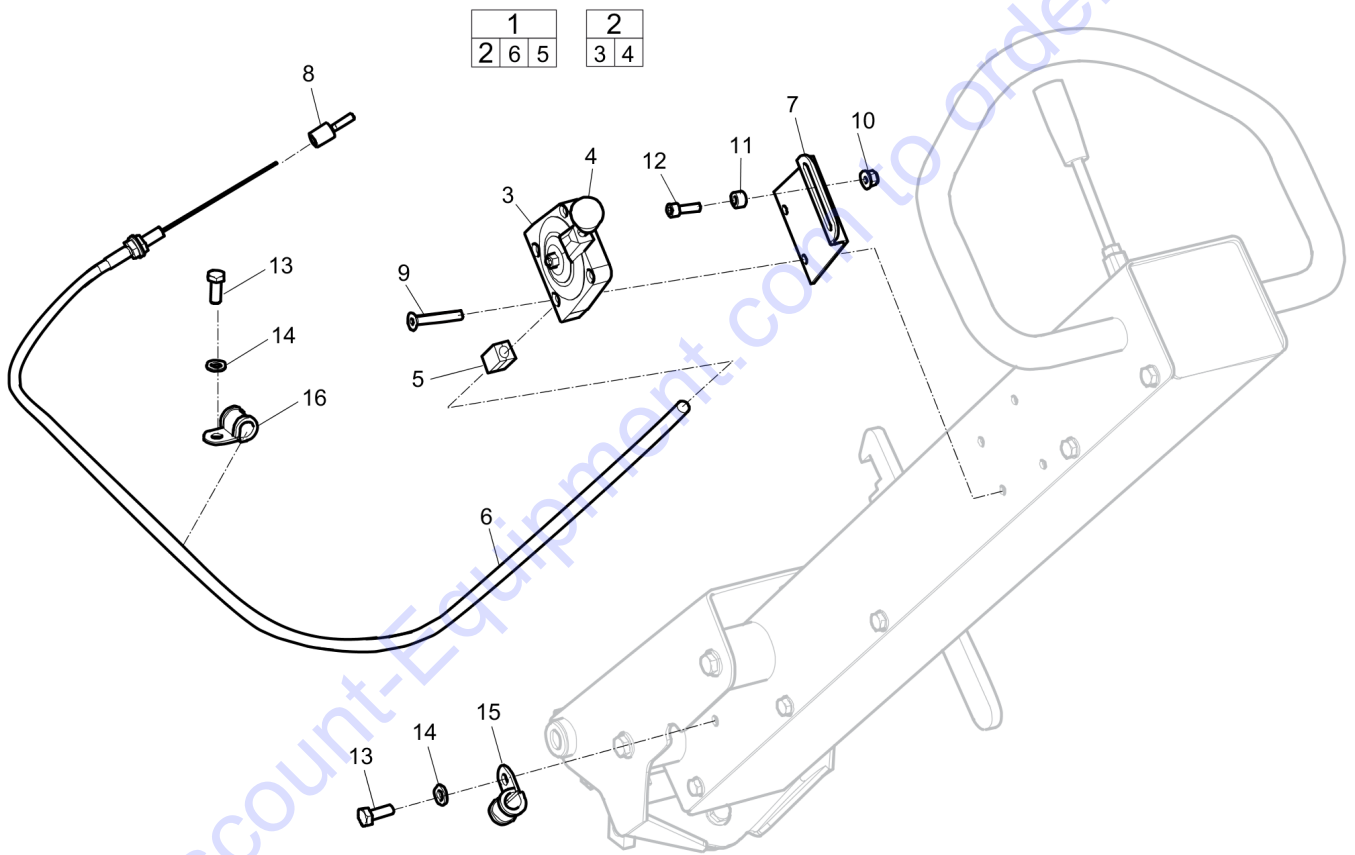

Spare parts list Throttle control, Hatz, Non EPA version

Item	Part No.	Name	Qty	L
1	594436401	Throttle control, cpl	1	
2	595053201	Throttle handle	1	
3	---	Throttle part	1	
4	595192901	Knob	1	
5	594297101	Square nipple	1	
6	594436301	Throttle cable	1	
7	594354801	Bracket	1	
8	594352101	Nipple	1	
9	-	Screw, M5 x 30 mm A2-70	4	
10	-	Nut, M6 x 1 mm A2K	1	
11	594485701	Spacer	1	
12	-	Screw, M6 x 20 mm 8.8 A2K	1	
13	-	Screw, M6 x 16 mm 8.8 A2K	2	
14	-	Washer, 6.4 x 12 x 1.5 mm, 0.25 x 0.47 x 0.06 in. 300 HV	2	
15	595468401	Pipe clamp	1	
16	595188301	Clamp	1	