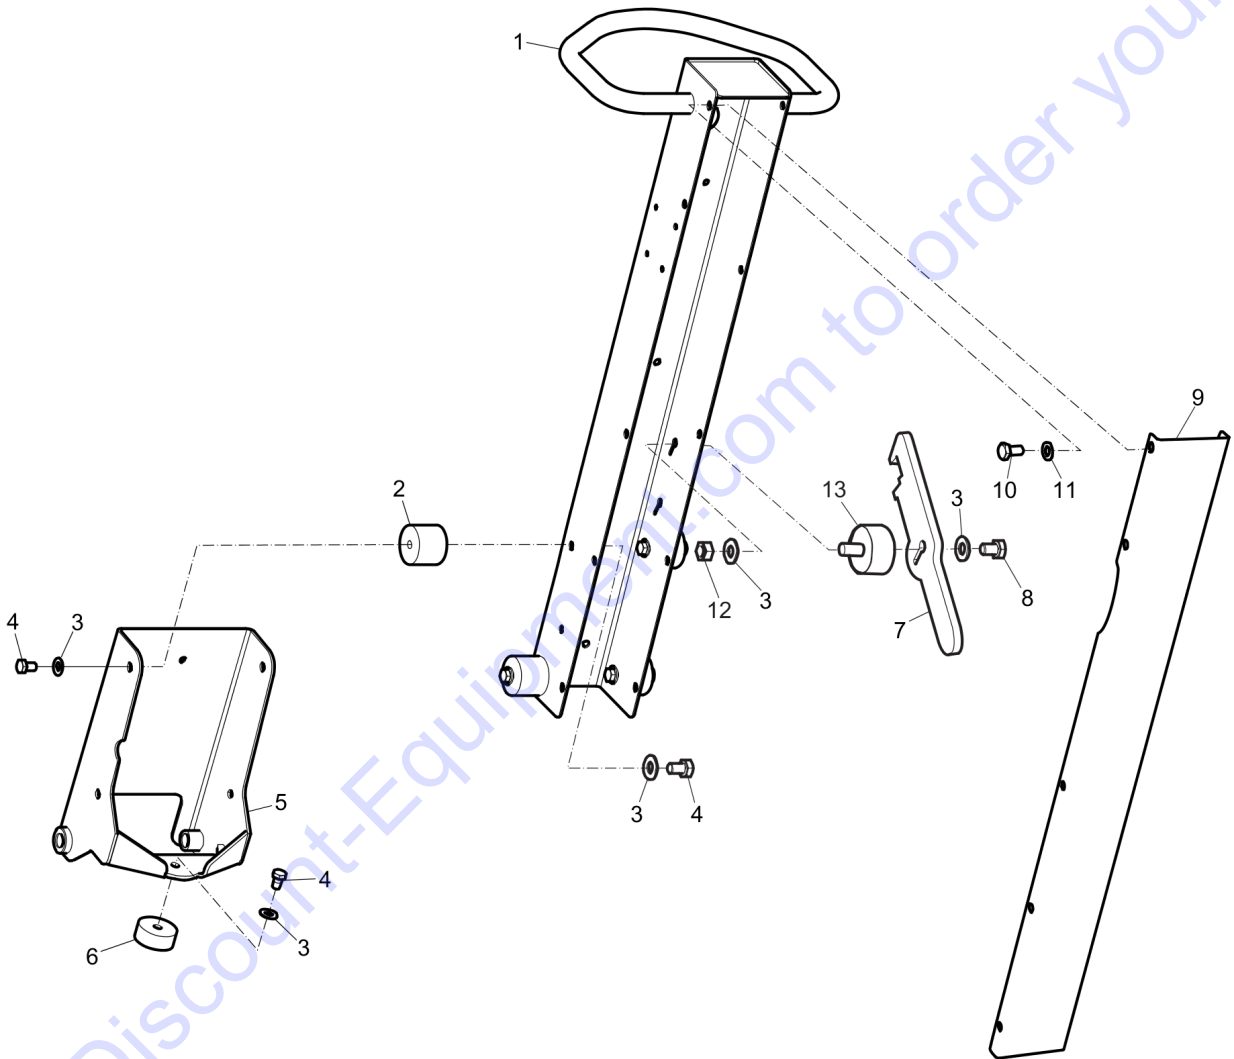

Spare parts list Handle

Refer to the Parts Online web page for most up-to-date information. The printed information might be outdated.

Item	Part No.	Name	Qty	L
1	594146701	Handle	1	
2	594147501	Shock absorber	4	
3	-	Steel plain washer, 10.5 x 22 x 2 mm, 0.41 x 0.87 x 0.08 in. 300 HV	11	
4	-	Screw, M10 x 16 mm 8.8 A3K	9	
5	594146801	Bracket	1	
6	594518301	Shock absorber	1	
7	594434101	Hook	1	
8	-	Screw, M10 x 20 mm 8.8 A3K	1	
9	594147901	Cover	1	
10	-	Screw, M8 x 16 mm 8.8 A2K	10	
11	594123401	Washer, 8.4 x 16 x 1.5 mm, 0.33 x 0.63 x 0.06 in. 300 HV	10	
12	-	Nut, M10 A3K	1	
13	594462701	Shock absorber	1