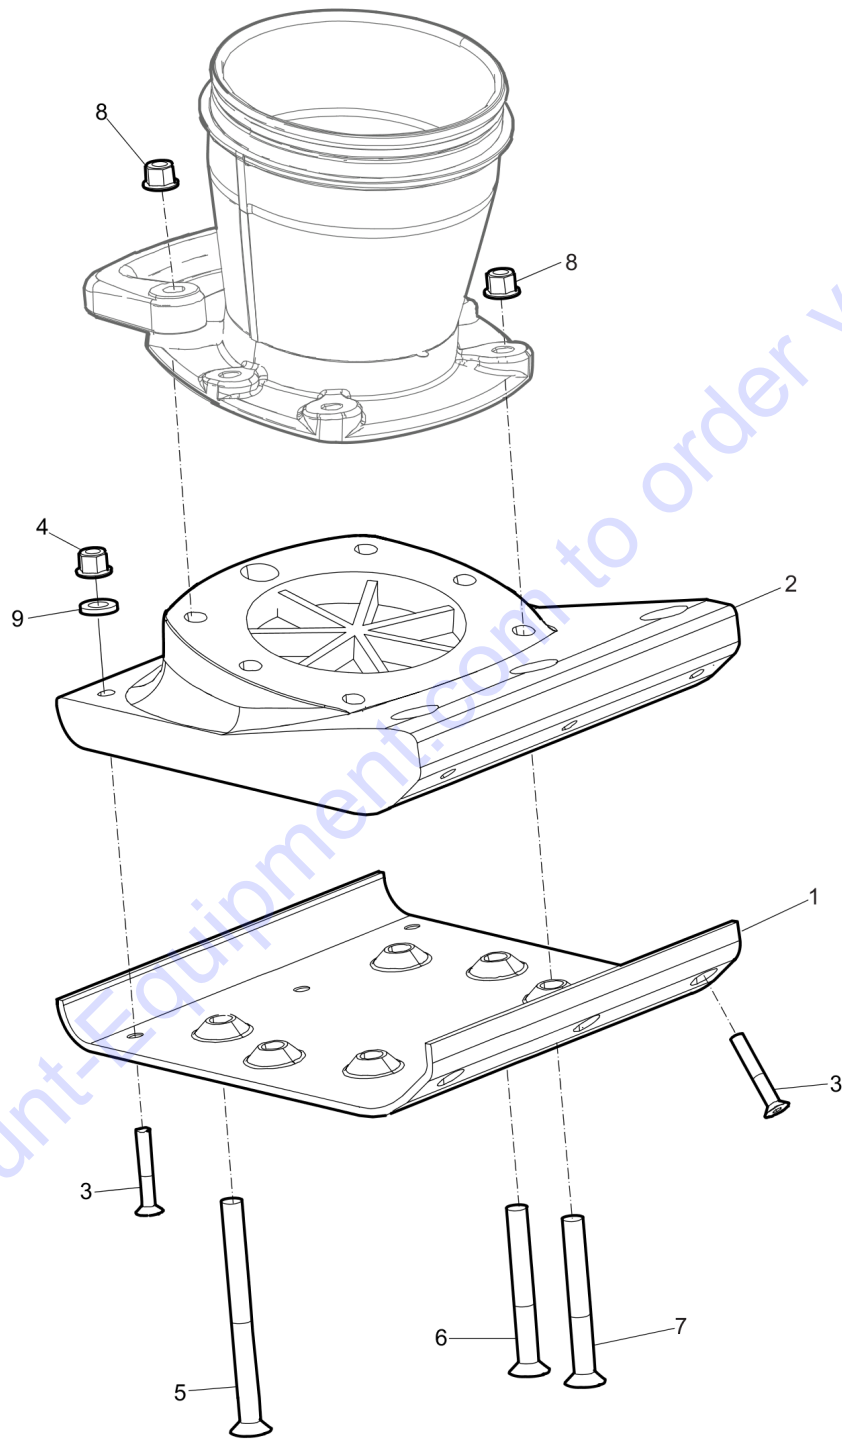

Spare parts list Foot 230 mm (9 in.)

Refer to the Parts Online web page for most up-to-date information. The printed information might be outdated.

Item	Part No.	Name	Qty	L
1	594452001	Ground plate	1	
2	594452101	Foot	1	
3	594517001	Screw, M8 x 50 mm NYLOK BLUE PATCH™(Known as TUF-LOK® in Europe)	6	A
4	595064601	Lock nut, M8x1.25 mm A2K	6	
5	594517201	Screw, M12 x 150 mm 10.9 GEOMET®	2	B
6	594514301	Screw, M12 x 100 mm 10.9 GEOMET®	2	B
7	594517101	Screw, M12 x 110 mm 10.9 GEOMET®	2	B
8	-	Nut, M12 x 1.75 mm A3K	6	
9	-	Washer, 8.4 x 22 x 3 mm, 0.33 x 0.87 x 0.12 in. HV300	6	

Comments for Page: Foot 230 mm (9 in.)

A | NYLOK BLUE PATCH is a trademark of Nylok Corporation. TUF-LOK is a registered trademark of Nylok Corporation in Europe.

B | GEOMET is a registered trademark of Nof Metal Coatings North America Inc.