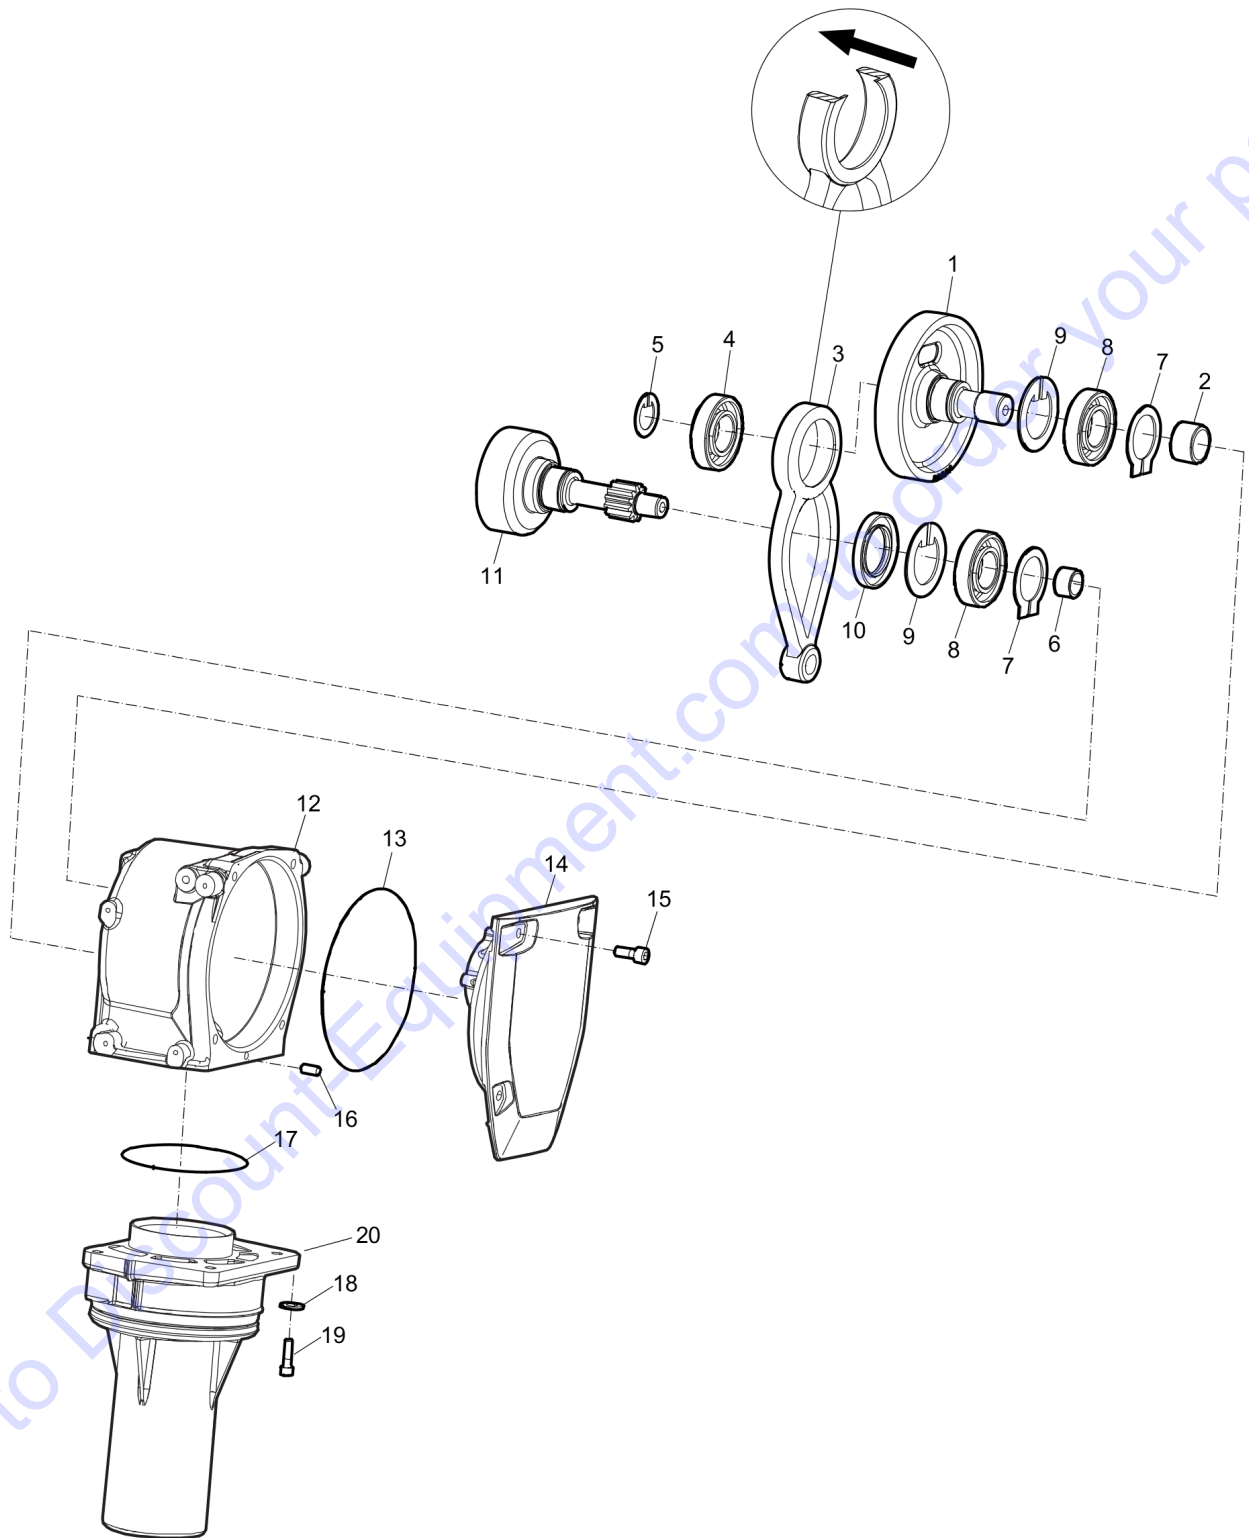

Spare parts list Transmission

Refer to the Parts Online web page for most up-to-date information. The printed information might be outdated.

Item	Part No.	Name	Qty	L
1	594753201	Gear wheel	1	
2	594537401	Needle roller bearing	1	
3	594442201	Connecting rod	1	
4	594258501	Ball Bearing	1	
5	594124701	Circlip	1	
6	594537301	Needle roller bearing	1	
7	595114001	Circlip	2	
8	594531701	Ball Bearing	2	
9	595046201	Retaining ring	2	
10	594537601	Sealing	1	
11	594444001	Shaft	1	
12	594166901	Crankcase	1	
13	595047201	O-ring	1	
14	595362901	Cover	1	
15	595179801	Hexagon socket head cap screw	4	
16	594501701	Pin	1	
17	595046901	O-ring	1	
18	595066701	plain washer	4	
19	595058301	screw M 6	4	
20	594178401	Outer tube	1