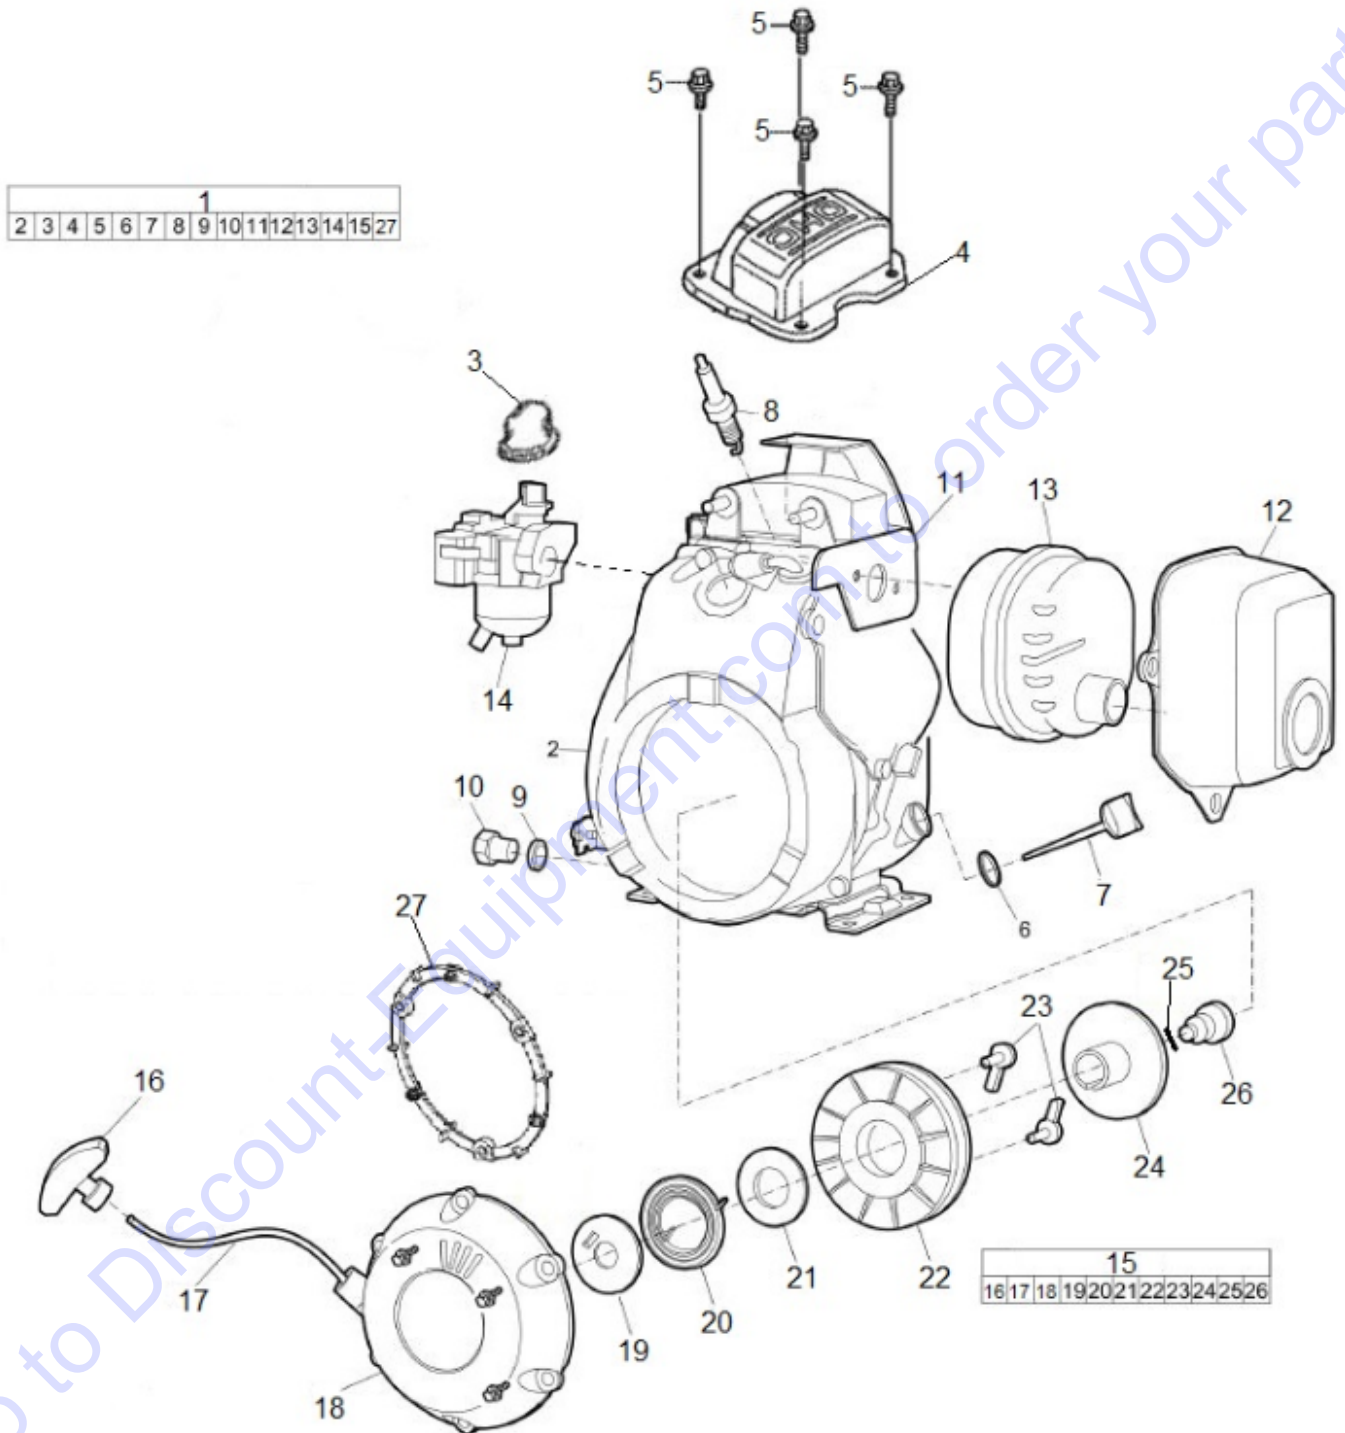

Spare parts list Engine, Honda GXR120

Item	Part No.	Name	Qty	L
1	594177001	Engine, complete Honda GXR120RT KRD6	1	
2	--	Engine	1	
3	594189901	Pump primer	1	
4	594191201	Cover, head	1	
5	594191301	Bolt, flange, 6x14 (ct200)	1	
6	595374201	Oil dipstick gasket	1	
7	595374301	Oil Dipstick CPL	1	
8	594190601	Plug, spark (cr5hsb)	1	
9	595048901	Oil plug gasket	1	
10	595374401	Oil plug	1	
11	595372401	Gasket, muffler	1	
12	595129001	Cover	1	
13	595372301	Muffler	1	
14	594213801	carburettor	1	
27	594189801	Spacer, recoil starter mounting	1	
15	594215601	Recoil starter complete	1	
16	594190201	Handle	1	
17	594190301	Rope, recoil starter	1	
18	594190001	Cover black	1	
19	594190501	Plate, slide	1	
20	594190101	Spring	1	
21	594190401	Plate, side	1	
22	595371801	Reel	1	
23	595371901	Ratchet, starter	2	
24	595372001	Guide, ratchet	1	
25	595372101	Spring, friction	1	
26	595372201	Screw, setting	1	

Refer to the Parts Online web page for most up-to-date information. The printed information might be outdated.