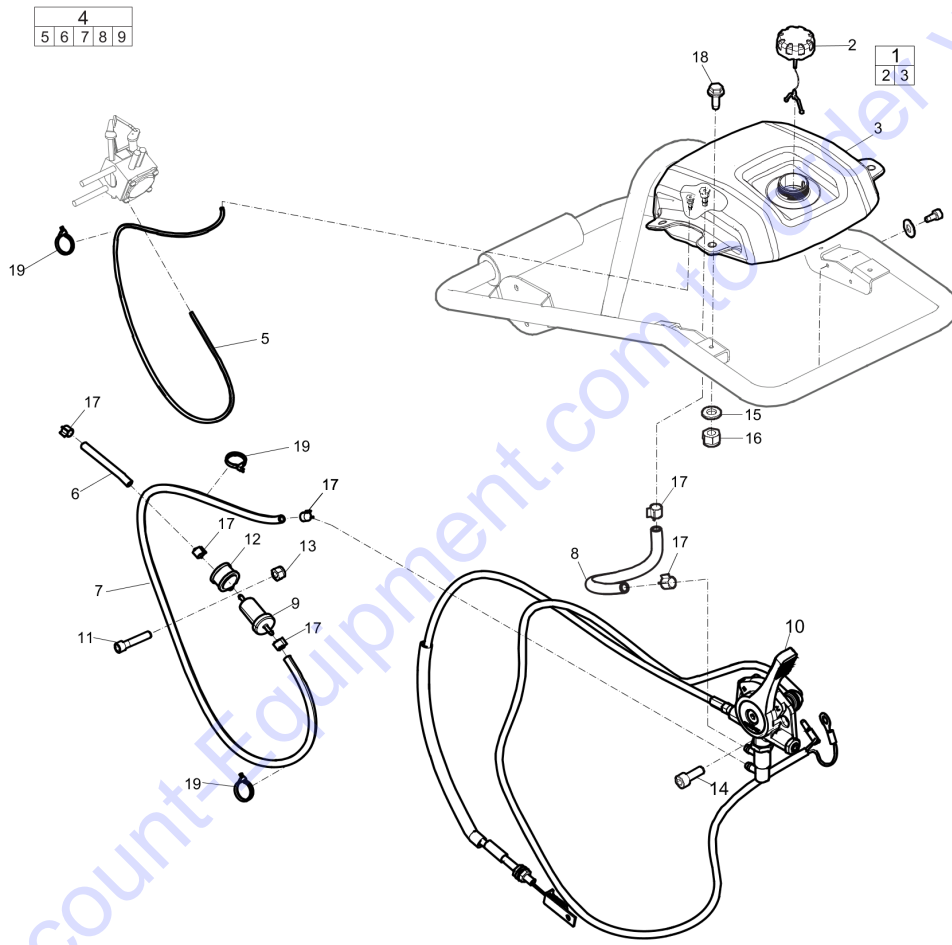

Spare parts list

Handle and covers 23
Throttle control and fuel system 25
Air filter and engine installation 27
Engine, Honda GXR120 29
Extended foot 31
Transmission 33
Spring unit 35
Foot 230 mm (9 in.) 37
Foot 280 mm (11 in.) 39
Labels 41

Go to Discount-Equipment.com to order your parts

Spare parts list Handle and covers

Refer to the Parts Online web page for most up-to-date information. The printed information might be outdated.

Item	Part No.	Name	Qty	L
1	594191501	Handle	1	
2	595276101	Hood, complete	1	
3	594192101	Hood knob	1	
4	-	Hood	1	
5	595036001	Nut	4	
6	594458501	Roller	2	
7	595348301	Screw	12	
8	595111201	Screw, M6x30, 8.8	4	
9	594167301	Rear cover	1	
10	595034501	Hex. Sock. Screw	4	
11	595348101	Hex sock. screw	4	
12	595034201	Screw	16	
13	594959401	Engine cover	1	
14	594167401	Right side cover	1	
15	595036501	Plain washer	4	
16	595036601	Washer DIN125	12	
17	594759801	Top bracket	1	
18	-	Air filter housing	1	A
19	594167001	Shock absorber	2	
20	594167501	Left side cover	1	
21	595035701	Nut DIN934	4	
22	594181501	Distance sleeve	4	
23	596243501	Grommet	2	

Comments for Page: Handle and covers

A || See section " Air filter and engine installation"

Spare parts list Throttle control and fuel system

Item	Part No.	Name	Qty	L
1	594210901	Fuel tank, complete	1	
2	594169901	Fuel cap	1	
3	-	Fuel tank	1	
4	594193701	Fuel hose kit	1	
5	594189601	Fuel hose	1	A
6	594759301	Fuel hose	1	B
7	594189501	Fuel hose	1	C
8	594758901	Fuel hose	1	D
9	594192901	Fuel Filter	1	
10	594189401	Throttle control,complete	1	
11	-	Screw M6 x 20 mm 8.8 A2K	1	
12	594125701	Pipe clamp	1	
13	-	Nut	1	
14	595349701	Countersunk hex. Sock. screw	2	
15	595036501	Plain washer	4	
16	595036001	Nut	4	
17	594125801	Hose clamp	6	
18	594119601	Screw, M6 x 20 mm	4	
19	594126001	Cable tie	3	