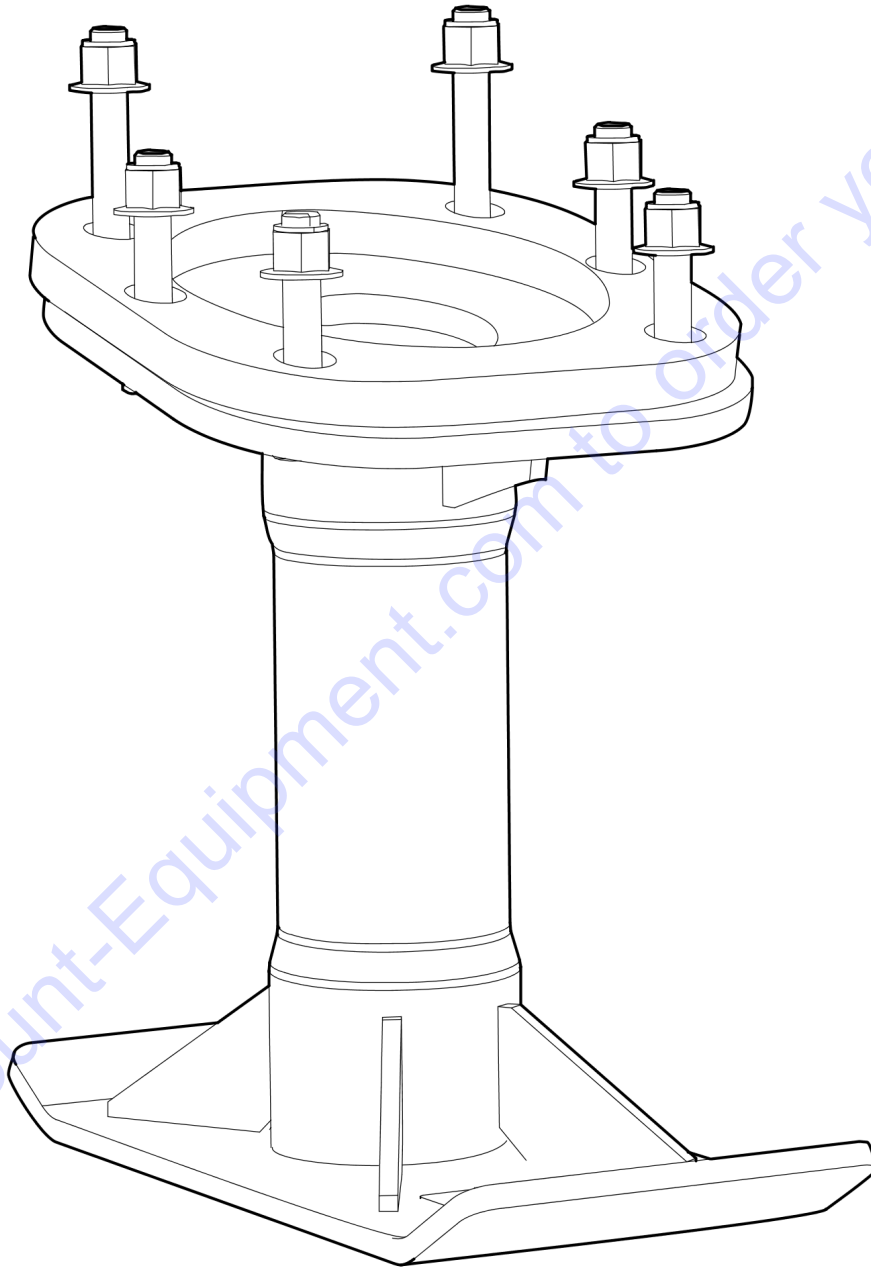

Service, repair and wear part kits Extended foot kit

Item	Part No.	Name	Qty	L
1	595462801	Extended foot kit	1	
2	-	Foot	1	
3	-	Screw, M12 x 90 mm 10.9 GEOMET®	2	A
4	-	Screw, M12 x 70 mm 10.9 GEOMET®	4	A
5	-	Nut, M12	6	
6	-	Washer, 13 x 24 x 2 mm, 0.51 x 0.98 x 0.08 in. 300 HV	6	
7	-	Instruction label	1	B

Comments for Page: Extended foot kit

A || GEOMET is a registered trademark of Nof Metal Coatings North America Inc.

B || Direction