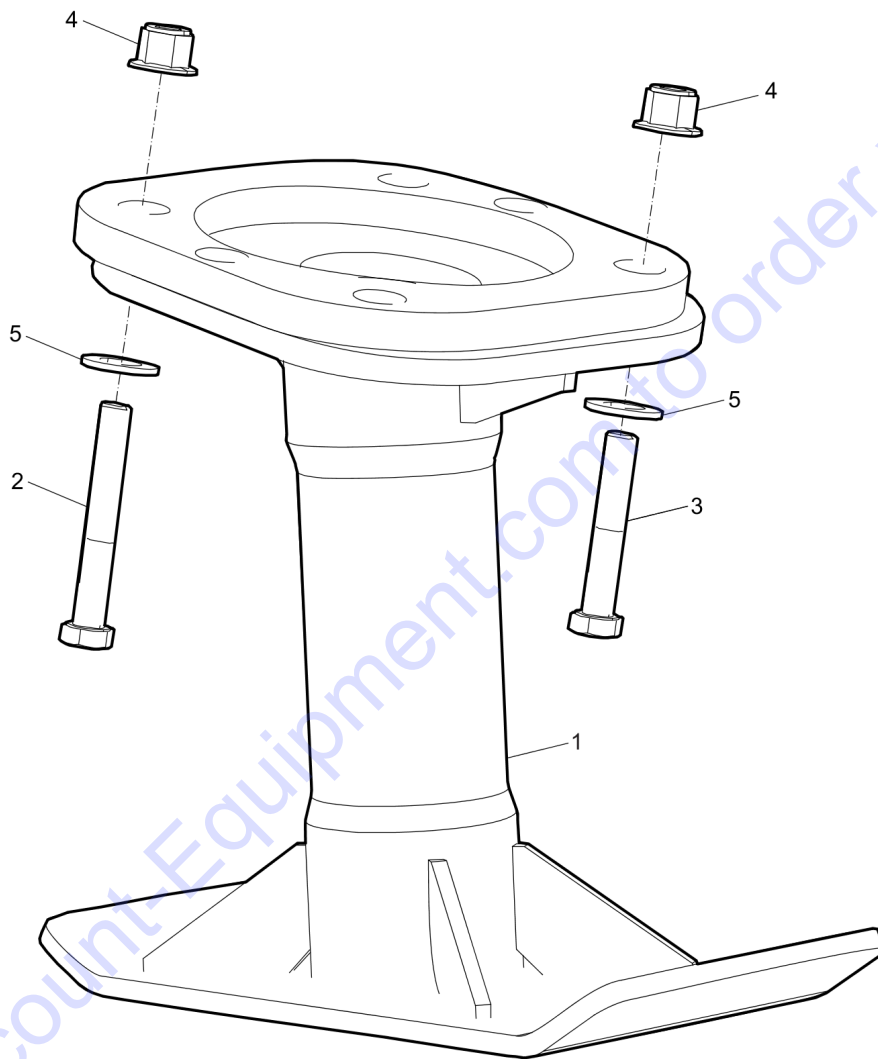

Refer to the Parts Online web page for most up-to-date information. The printed information might be outdated.

Spare parts list Extended foot

Item	Part No.	Name	Qty	L
1	594477101	Extended foot	1	
2	594546401	Screw, M12 x 90 mm 10.9 GEOMET®	2	A
3	594532401	Screw, M12 x 70 mm 10.9 GEOMET®	4	A
4	-	Nut, M12 x 1.75 mm A3K	6	
5	-	Washer, 13 x 24 x 2 mm, 0.51 x 0.98 x 0.08 in. 300 HV	6	