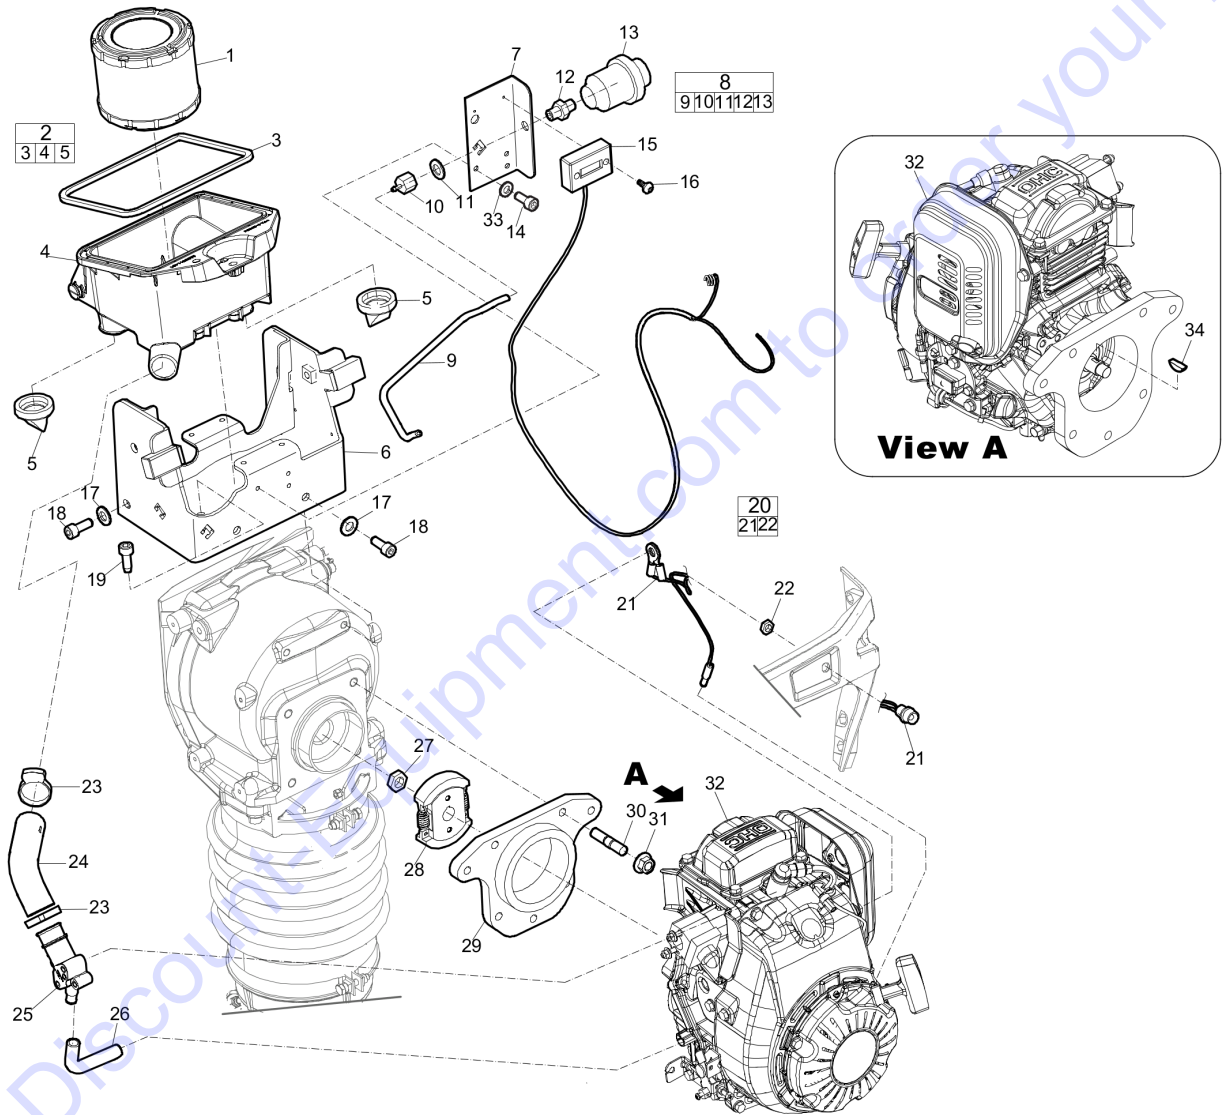

Spare parts list Air filter and engine installation

Refer to the Parts Online web page for most up-to-date information. The printed information might be outdated.

Item	Part No.	Name	Qty	L
1	594168701	Air filter, complete	1	
2	594168001	Air filter housing, complete	1	
3	594179001	Gasket	1	
4	-	Air filter housing	1	
5	594169101	Evacuator valve	2	
6	594192201	Handle bracket	1	
7	595363701	Holder	1	
8	594178301	Air filter indicator, complete	1	
9	594171401	Hose	1	
10	594171301	Connection	1	
11	594171201	Washer	1	
12	594171101	Fitting	1	
13	594171501	Air filter indicator	1	
14	595111101	Screw, M6 x 14 mm	3	
15	594169201	Hour meter	1	
16	594121701	Screw, RXK PHIL ST 2.9 x 6.5 mm	2	
17	595043901	Lock washer	4	
18	595348301	Screw	4	
19	595348101	Hex sock. screw	4	
20	594177101	Engine oil indicator, complete	1	
21	-	Wiring harness	1	
22	-	Nut	1	
23	594125901	Hose clamp	2	
24	594168301	Air intake hose	1	
25	594168101	Air hose connection	1	
26	594437601	Hose	1	
27	594122701	Nut, M12 x 1.25 mm A3K	1	
28	594161701	Centrifugal clutch, complete	1	
29	595375801	Engine adapter	1	
30	595463801	Stud, M10 x 47 mm	4	
31	595035501	Nut, fine pitch, M10 x 1.25 mm	4	
32	594177001	Engine, complete Honda GXR120RT KRD6	1	
33	595036501	Plain washer	3	
34	594460001	Key	1	

Refer to the Parts Online web page for most up-to-date information. The printed information might be outdated.