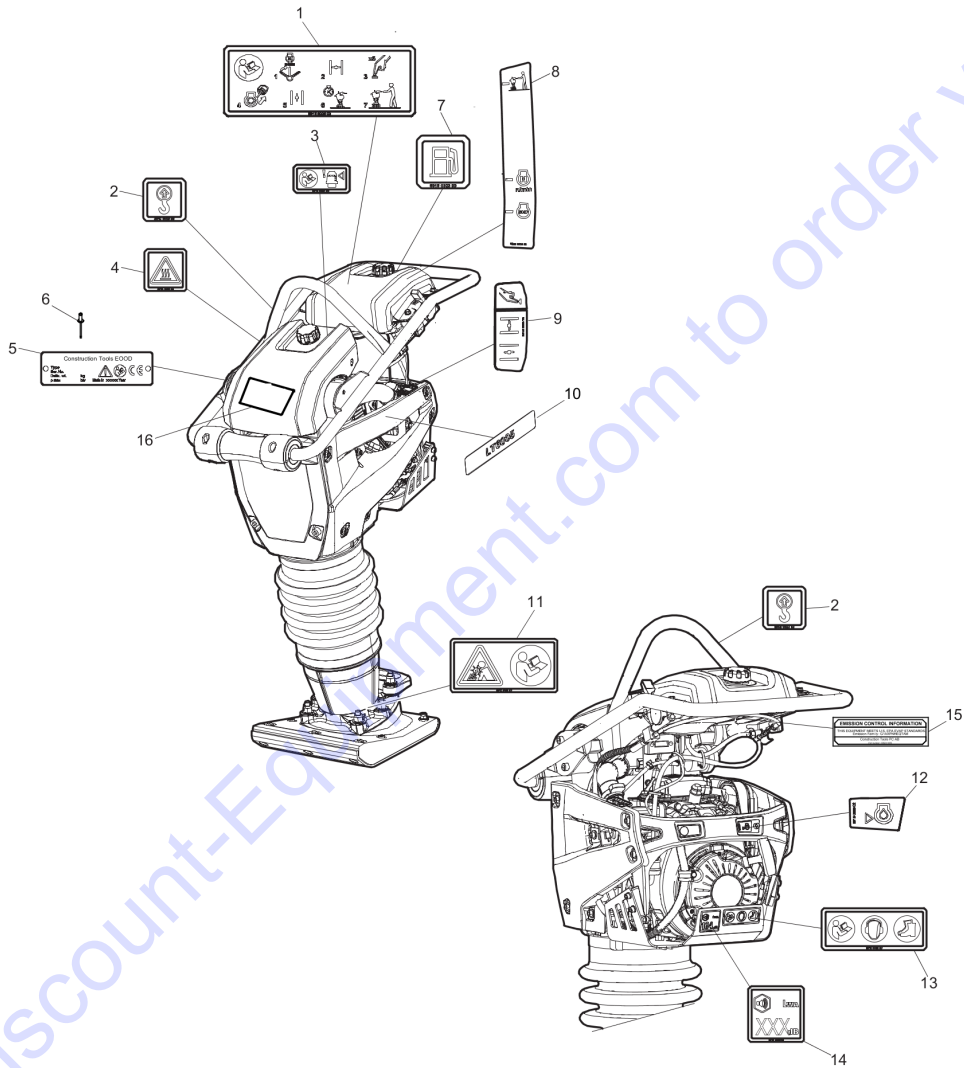

Spare parts list Labels

Refer to the Parts Online web page for most up-to-date information. The printed information might be outdated.

Item	Part No.	Name	Qty	L
1	594661401	Label, start instruction	1	
2	594659901	Label, lifting point	2	
3	594660001	Label, air filter indicator	1	
4	594659801	Safety label, hot surfaces	1	
5	-	Data plate (Not available separately)	1	
6	-	Rivet	2	
7	594660201	Label, fuel	1	
8	594660101	Label, start instruction	1	
9	594661101	Label, engine choke and primer pump	1	
10	594172901	Product label "LT 6005"	2	
11	594514401	Safety label, compressed spring package	1	
12	594661301	Label, engine oil indicator	1	
13	594659601	Safety label, read instructions, ear protection and safety boots	1	
14	-	Sound power label	1	
15	594170301	Information label, emission control information	1	
16	595376001	Product label	1