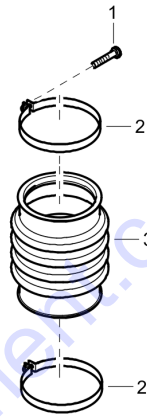

Item	Part No.	Name	Qty	L
1	595363801	Indicator and hour meter kit	1	

Go to Discount-Equipment.com to order your parts

Service, repair and wear part kits Trolley

Item	Part No.	Name	Qty	L
1	595519401	Trolley	1	

Go to Discount-Equipment.com to order your parts

Service, repair and wear part kits Repair kit, Bellows

Item	Part No.	Name	Qty	L
1	595033501	Hexagon bolt	2	
2	594349601	Hose clamp	2	
3	594652001	Bellows	1	

Go to Discount-Equipment.com to order your parts

Spare parts list Handle and covers

Refer to the Parts Online web page for most up-to-date information. The printed information might be outdated.

Item	Part No.	Name	Qty	L
1	594191501	Handle	1	
2	595276101	Hood, complete	1	
3	594192101	Hood knob	1	
4	-	Hood	1	
5	595036001	Nut	4	
6	594458501	Roller	2	
7	595348301	Screw	12	
8	595111201	Screw, M6x30, 8.8	4	
9	594167301	Rear cover	1	
10	595034501	Hex. Sock. Screw	4	
11	595348101	Hex sock. screw	4	
12	595034201	Screw	16	
13	594959401	Engine cover	1	
14	594167401	Right side cover	1	
15	595036501	Plain washer	4	
16	595036601	Washer DIN125	12	
17	594759801	Top bracket	1	
18	-	Air filter housing	1	A
19	594167001	Shock absorber	2	
20	594167501	Left side cover	1	
21	595035701	Nut DIN934	4	
22	594181501	Distance sleeve	4	
23	596243501	Grommet	2	

Comments for Page: Handle and covers

A || See section " Air filter and engine installation"

Spare parts list Throttle control and fuel system

Item	Part No.	Name	Qty	L
1	594210901	Fuel tank, complete	1	
2	594169901	Fuel cap	1	
3	-	Fuel tank	1	
4	594193701	Fuel hose kit	1	
5	594189601	Fuel hose	1	A
6	594759301	Fuel hose	1	B
7	594189501	Fuel hose	1	C
8	594758901	Fuel hose	1	D
9	594192901	Fuel Filter	1	
10	594189401	Throttle control,complete	1	
11	-	Screw M6 x 20 mm 8.8 A2K	1	
12	594125701	Pipe clamp	1	
13	-	Nut	1	
14	595349701	Countersunk hex. Sock. screw	2	
15	595036501	Plain washer	4	
16	595036001	Nut	4	
17	594125801	Hose clamp	6	
18	594119601	Screw, M6 x 20 mm	4	
19	594126001	Cable tie	3	