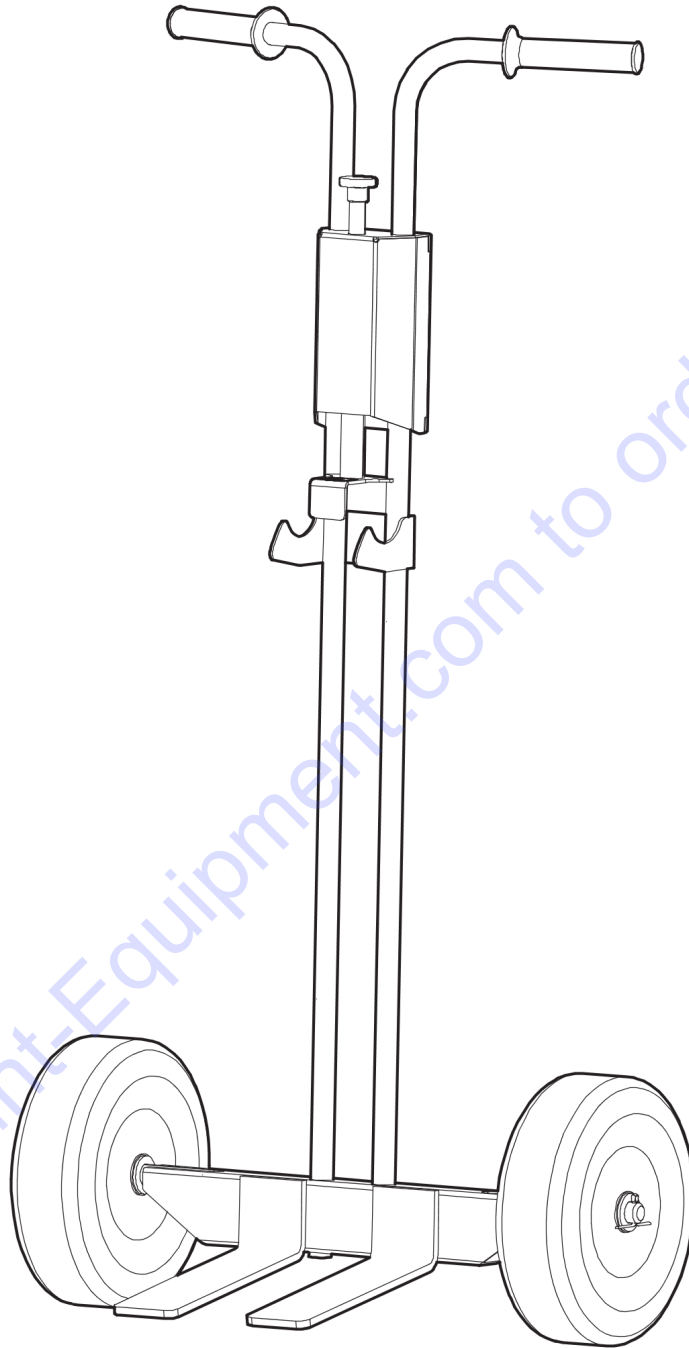

Item	Part No.	Name	Qty	L
1	595363801	Indicator and hour meter kit	1	

Go to Discount-Equipment.com to order your parts

Service, repair and wear part kits Trolley

Item	Part No.	Name	Qty	L
1	595519401	Trolley	1	