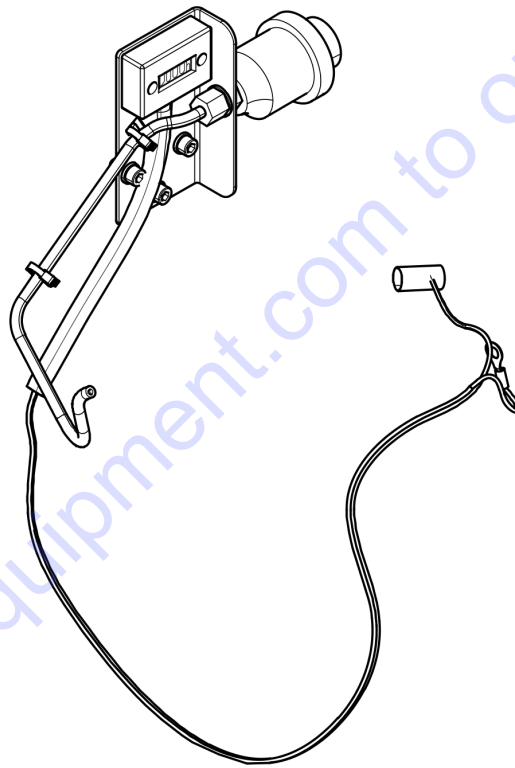

Item	Part No.	Name	Qty	L
1	595462801	Extended foot kit	1	
2	-	Foot	1	
3	-	Screw, M12 x 90 mm 10.9 GEOMET®	2	A
4	-	Screw, M12 x 70 mm 10.9 GEOMET®	4	A
5	-	Nut, M12	6	
6	-	Washer, 13 x 24 x 2 mm, 0.51 x 0.98 x 0.08 in. 300 HV	6	
7	-	Instruction label	1	B

Comments for Page: Extended foot kit

A || GEOMET is a registered trademark of Nof Metal Coatings North America Inc.

B || Direction

Service, repair and wear part kits Air filter indicator and hour meter kit