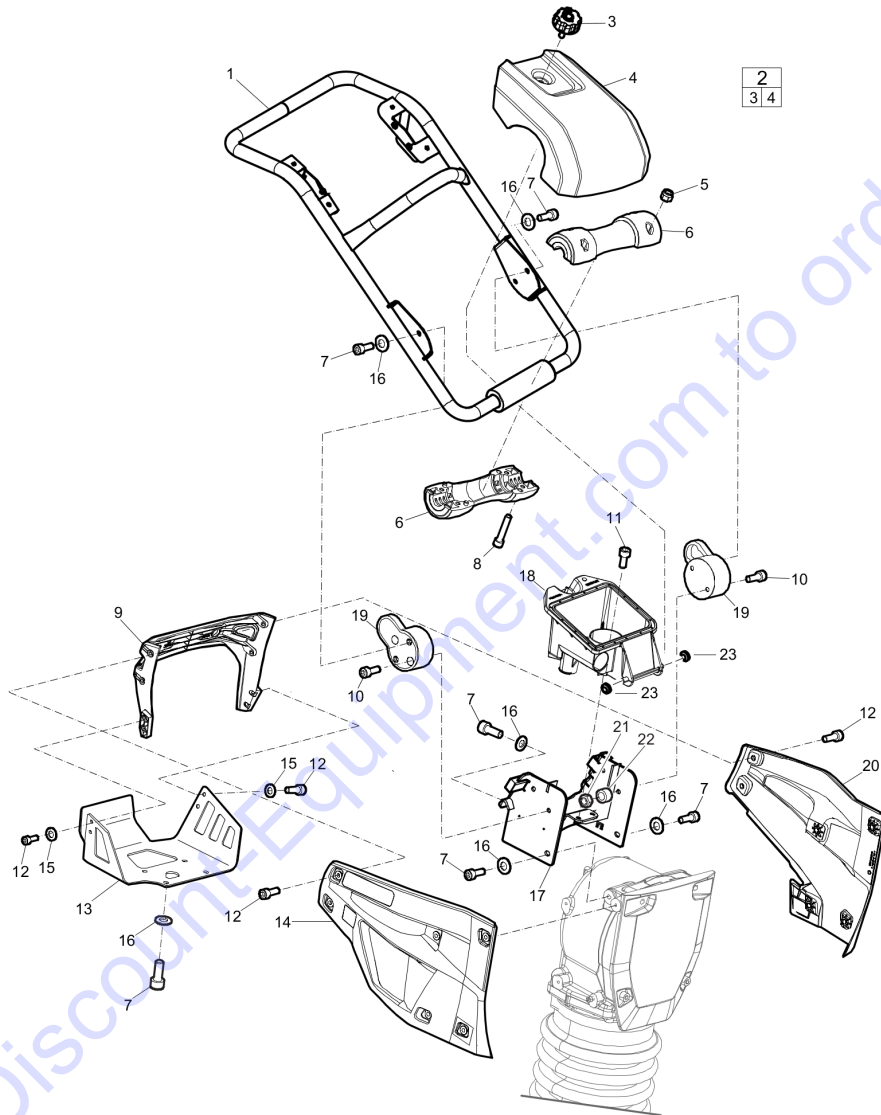

Spare parts list Handle and covers

Refer to the Parts Online web page for most up-to-date information. The printed information might be outdated.

Item	Part No.	Name	Qty	L
1	594191501	Handle	1	
2	595276101	Hood, complete	1	
3	594192101	Hood knob	1	
4	-	Hood	1	
5	595036001	Nut	4	
6	594458501	Roller	2	
7	595348301	Screw	12	
8	595111201	Screw, M6x30, 8.8	4	
9	594167301	Rear cover	1	
10	595034501	Hex. Sock. Screw	4	
11	595348101	Hex sock. screw	4	
12	595034201	Screw	16	
13	594959401	Engine cover	1	
14	594167401	Right side cover	1	
15	595036501	Plain washer	4	
16	595036601	Washer DIN125	12	
17	594759801	Top bracket	1	
18	-	Air filter housing	1	A
19	594167001	Shock absorber	2	
20	594167501	Left side cover	1	
21	595035701	Nut DIN934	4	
22	594181501	Distance sleeve	4	
23	596243501	Grommet	2	

Comments for Page: Handle and covers

A || See section " Air filter and engine installation"