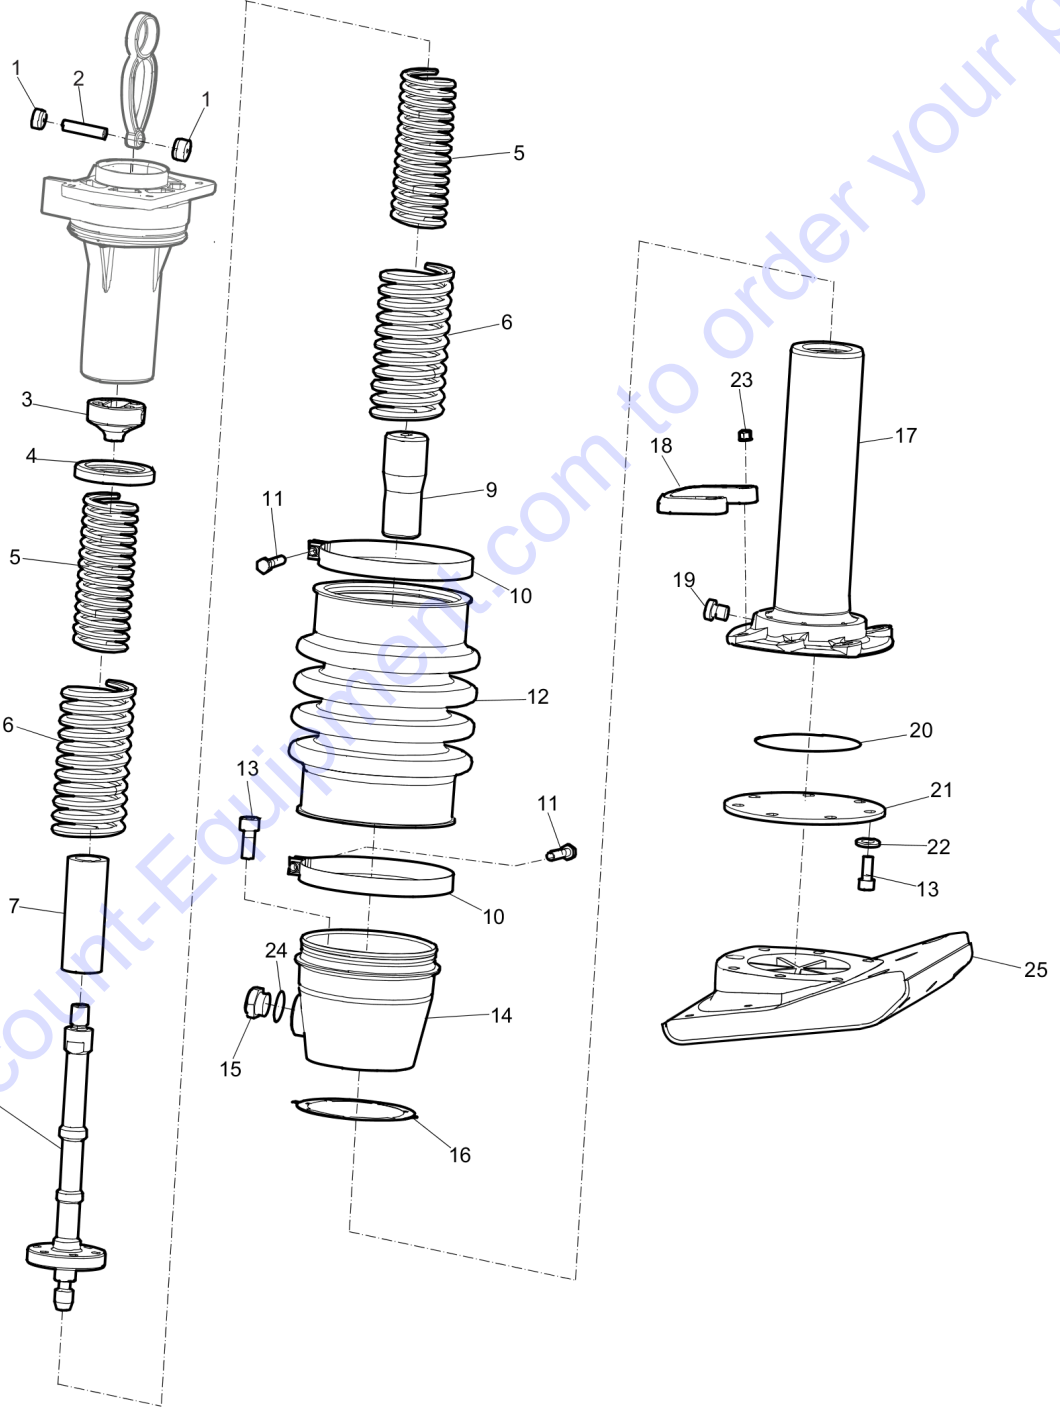

Spare parts list Spring unit

Refer to the Parts Online web page for most up-to-date information. The printed information might be outdated.

Item	Part No.	Name	Qty	L
1	594444301	Plug	2	
2	594444101	Piston bolt	1	
3	594447401	Rod piston head	1	
4	594456301	Lid	1	
5	594441801	Spring	2	
6	594441701	Spring	2	
7	594441901	Stop	1	
8	594456001	Rod piston	1	
9	594442001	Stop	1	
10	594349601	Hose clamp	2	
11	595033501	Hexagon bolt	2	
12	594652001	Bellows	1	
13	595058501	Screw	12	
14	594474301	Bellows support	1	
15	594518501	Sight plug	1	
16	594455901	Gasket	1	
17	594456101	Inner tube	1	
18	594458201	Handle	1	
19	594537501	Plug	1	
20	595047101	O-ring	1	
21	594451101	Lid	1	
22	595047701	Seal ring	6	
23	594123301	Nut, M12, 10.9	2	
24	594518401	Fiber washer	1	
25	594193401	Foot	1	

Refer to the Parts Online web page for most up-to-date information. The printed information might be outdated.