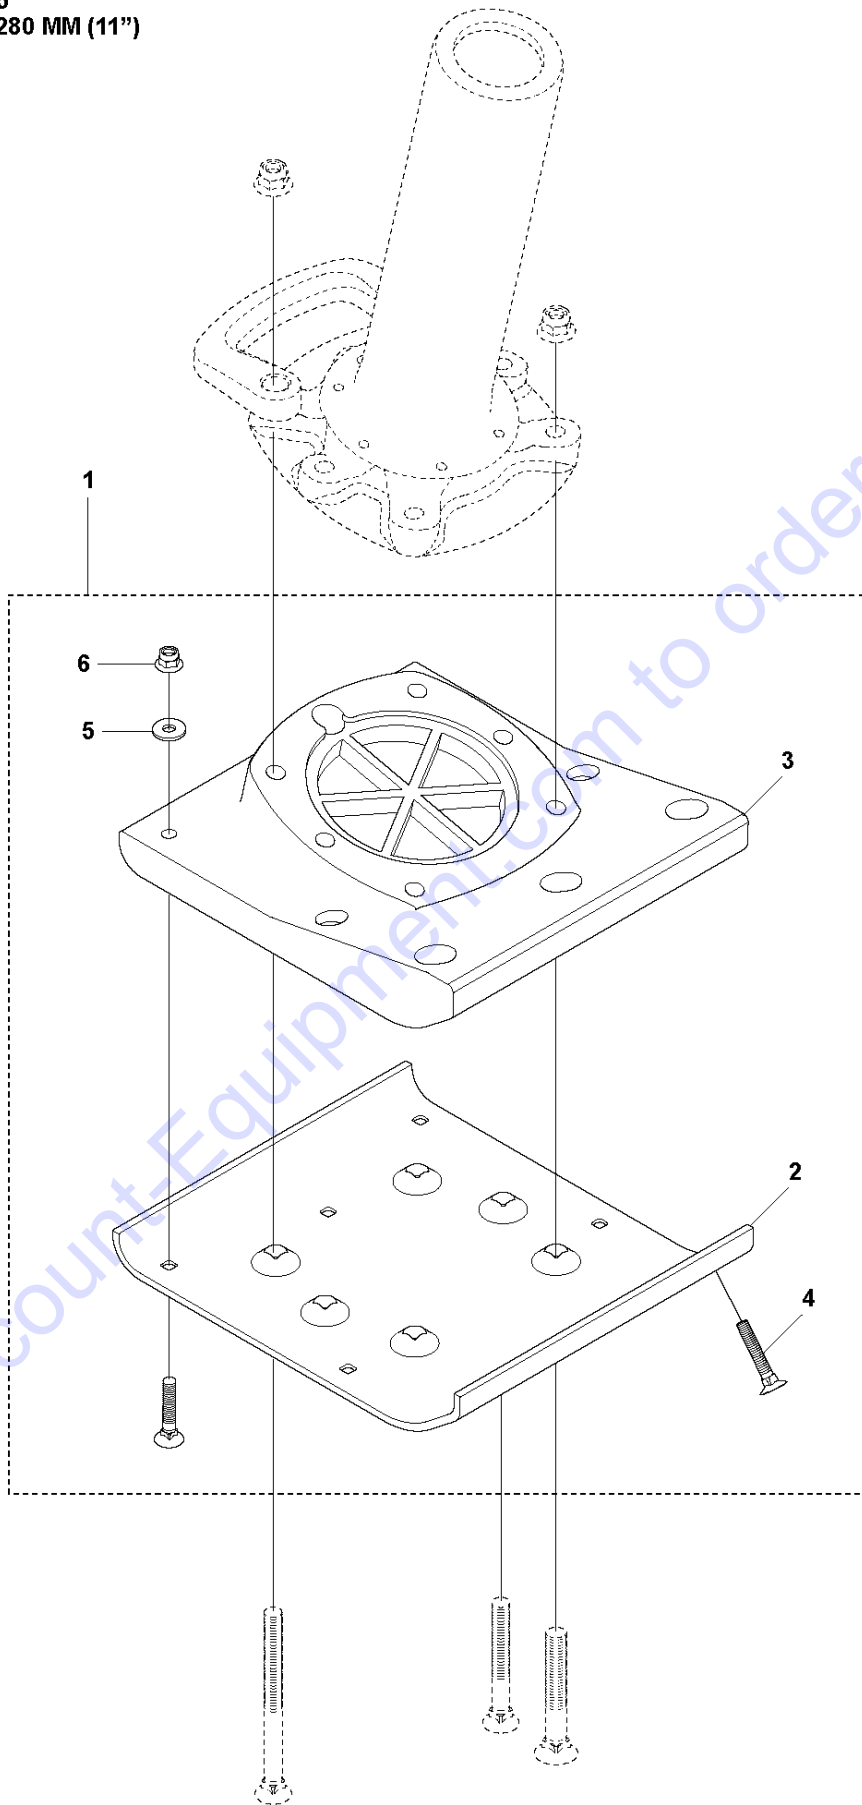

H LT 6005
FOOT 280 MM (11")

Ref	Part No	Description	Remark	QTY KIT	
1	594 19 34-01	FOOTPLATE	Ramming Foot Mount 11 inch	1	
2	594 16 72-01	PLATE	Base	1	1
3	594 45 10-01	FOOTPLATE	Foot	1	1
4	594 12 21-01	BOLT	M8 x 50 mm NYLOK BLUE PATCH(Known as TUF-LOK in Europe)	8	1
5	594 12 34-01	WASHER	8.4 x 22 x 3 mm, 0.33 x 0.87 x 0.12 in. HV300	8	1
6	594 12 30-01	LOCK NUT	M8x1.25 mm A2K	8	1

Go to Discount-Equipment.com to order your parts