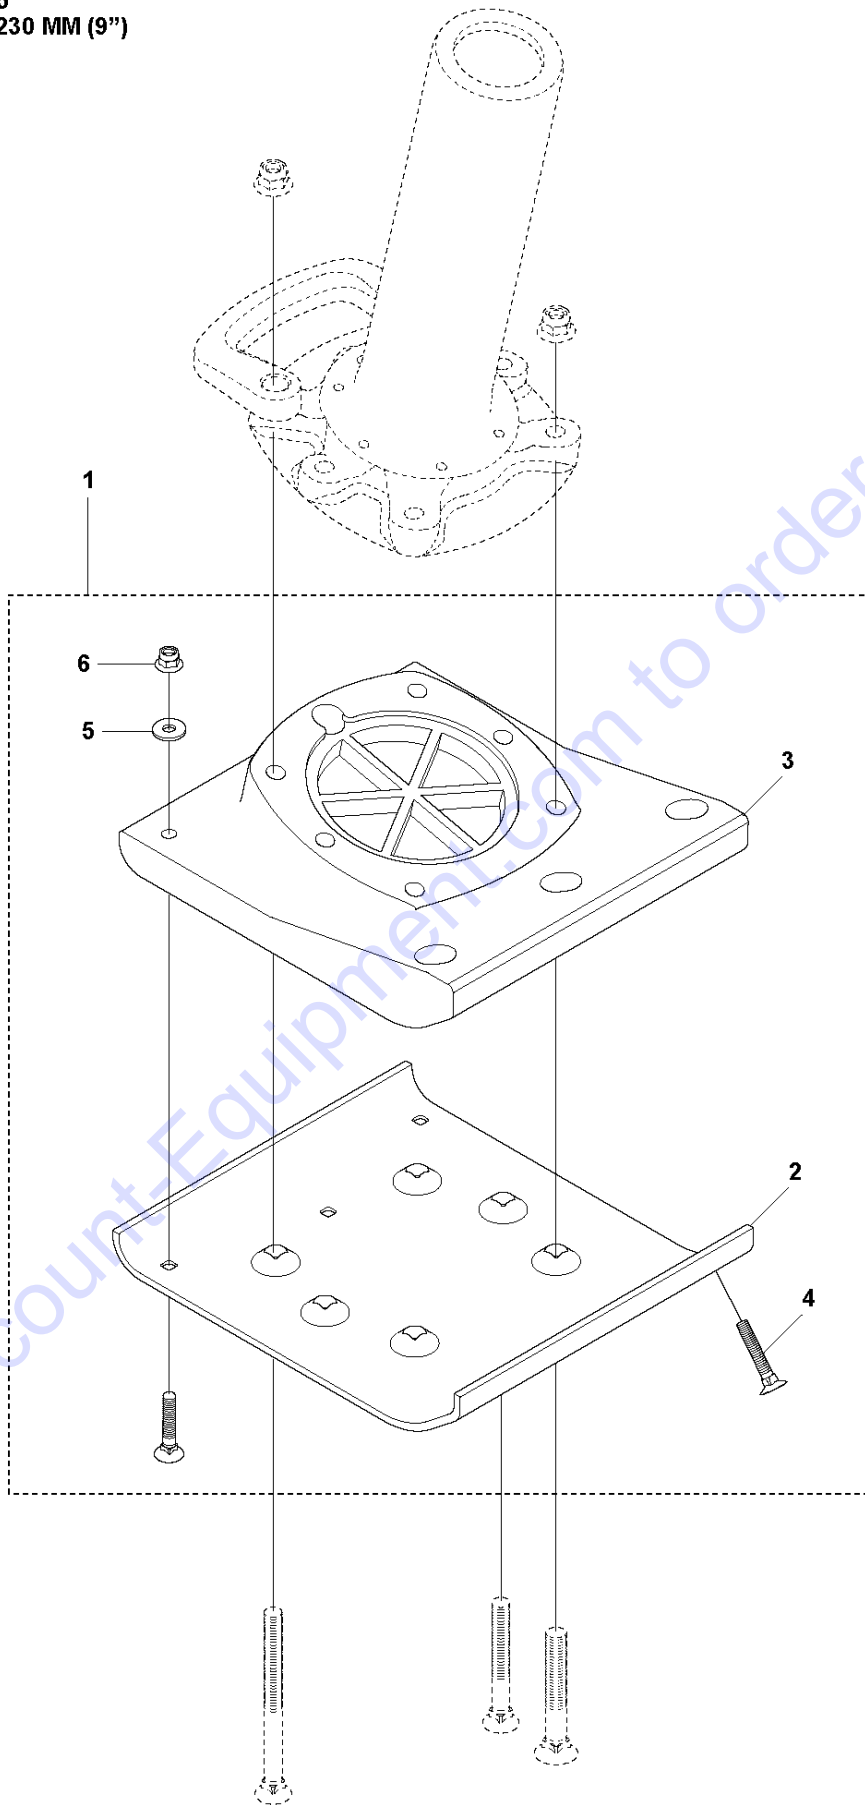

G LT 6005
FOOT 230 MM (9")

Go to Discount-Equipment.com to order your parts

Ref	Part No	Description	Remark	QTY KIT	
1	594 19 34-03	FOOTPLATE	Ramming Foot Mount 9 inch	1	
2	594 16 84-01	PLATE	Base	1	1
3	594 45 21-01	FOOTPLATE	Foot	1	1
4	594 12 21-01	BOLT	M8 x 50 mm NYLOK BLUE PATCH(Known as TUF-LOK in Europe)	6	1
5	594 12 34-01	WASHER	8.4 x 22 x 3 mm, 0.33 x 0.87 x 0.12 in. HV300	6	1
6	594 12 30-01	LOCK NUT	M8x1.25 mm A2K	6	1

Go to Discount-Equipment.com to order your parts