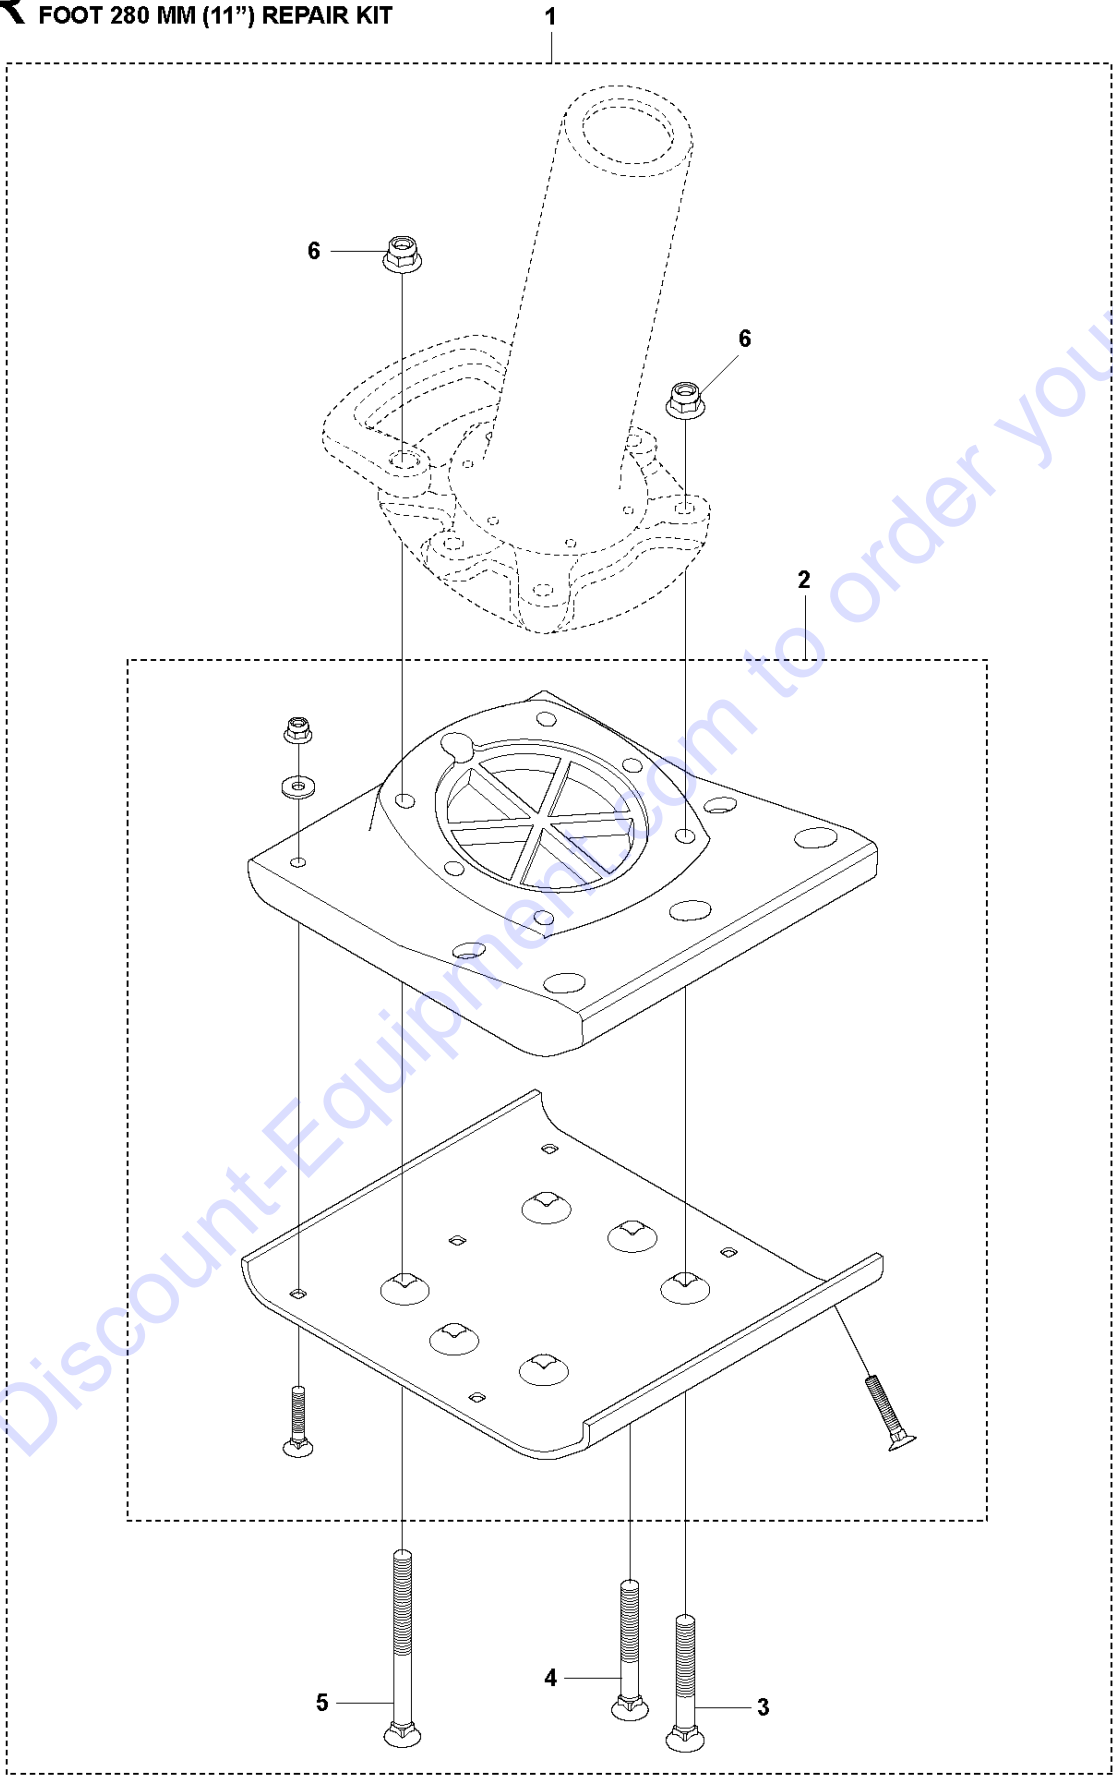

R LT 6005
FOOT 280 MM (11") REPAIR KIT

Go to Discount-Equipment.com to order your parts

FOOT 280 MM REPAIR KIT

LT 6005, 967854501, 967854502, 967926202, 2019-08

Ref	Part No	Description	Remark	QTY KIT	
1	594 21 14-01	REPAIR KIT	FOOT 280 MM 11 IN. REPAIR KIT	1	
2	594 19 34-01	FOOTPLATE	Ramming Foot Mount 11 in.	1	1
3	594 12 22-01	BOLT	M12x100 din 608	2	1
4	594 12 23-01	BOLT	M12x110 din 608	2	1
5	594 12 24-01	BOLT	M12x150 din 608	2	1
6	594 12 32-01	LOCK NUT	Lock nut flanged M12x1,75	6	1

Go to Discount-Equipment.com to order your parts