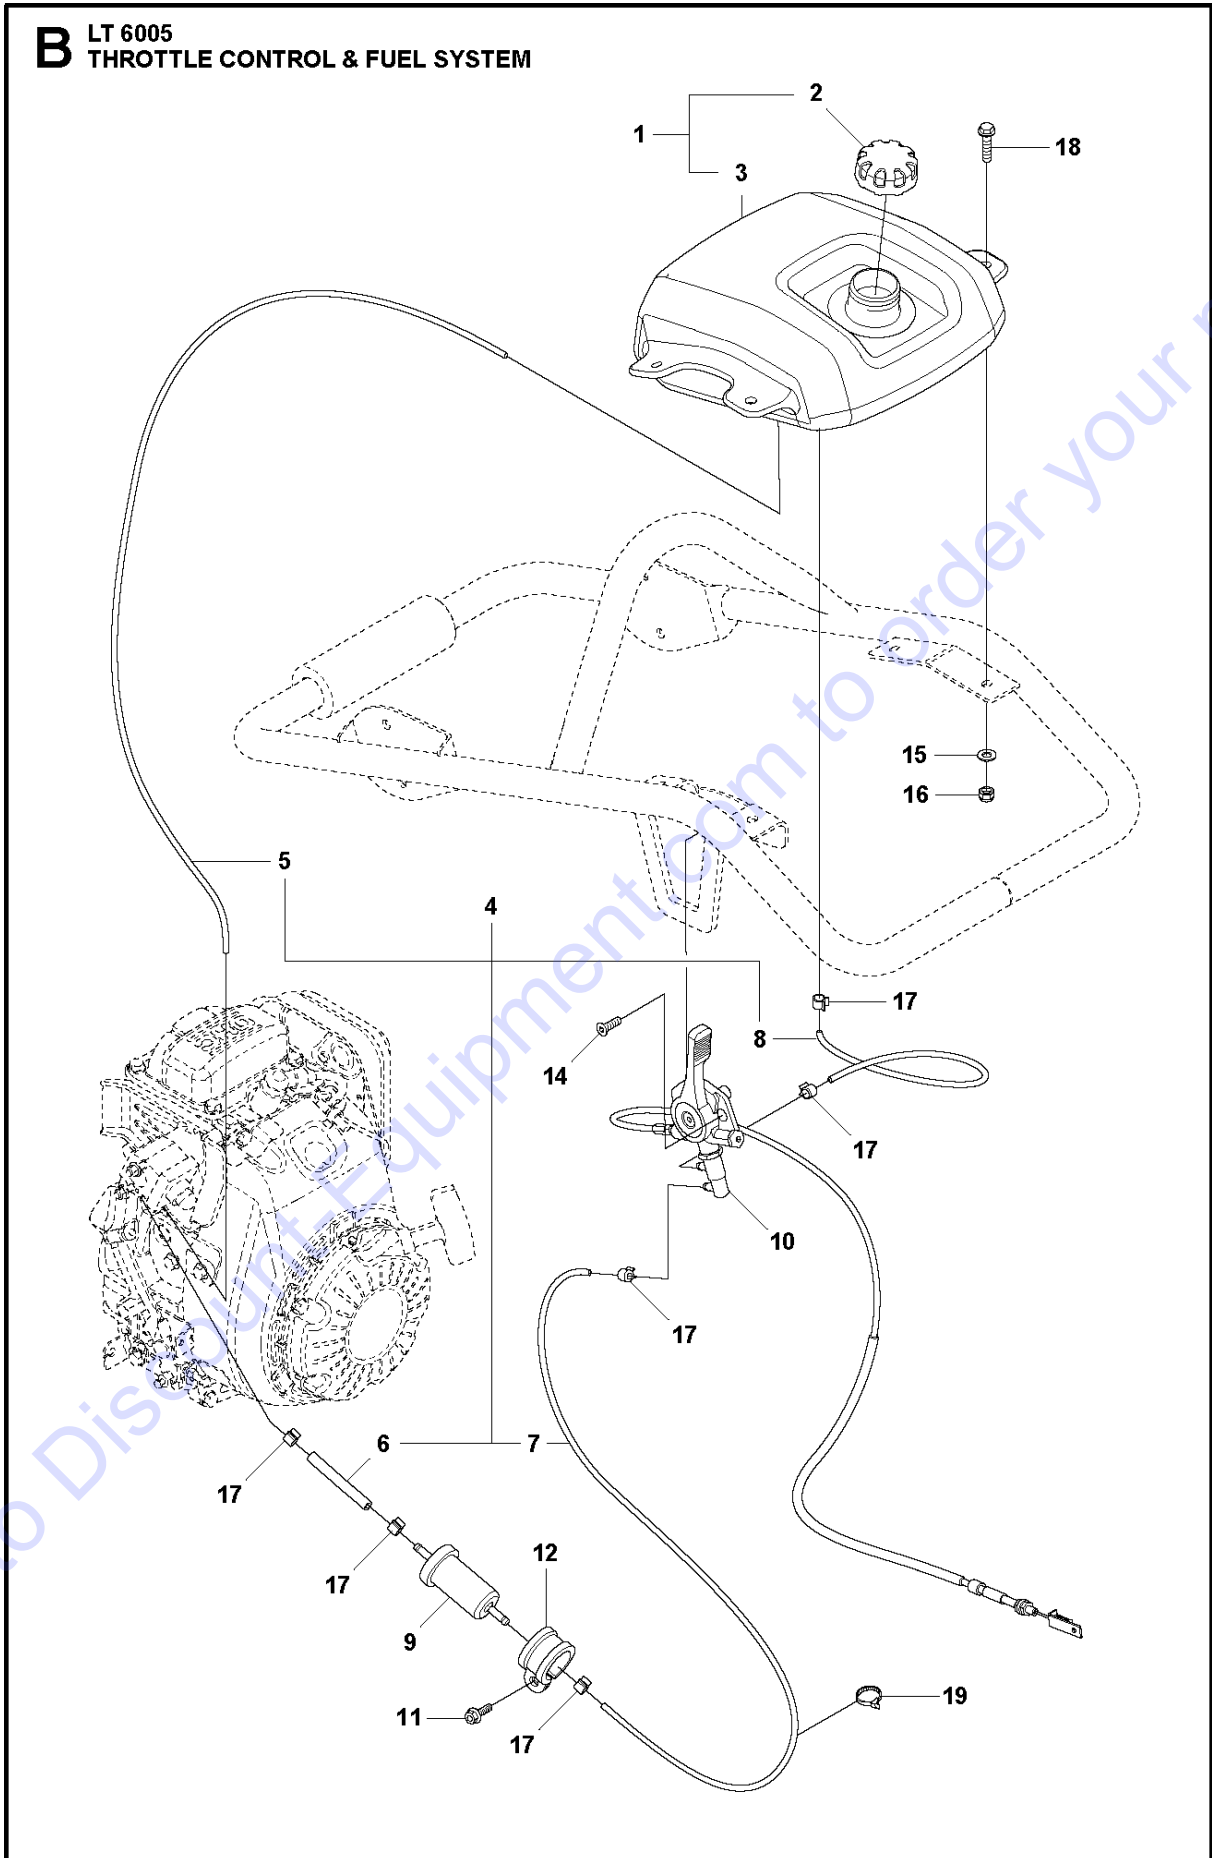

Go to Discount-Equipment.com to order your parts

B LT 6005
THROTTLE CONTROL & FUEL SYSTEM

THROTTLE CONTROL & FUEL SYSTEM LT 6005, 967854501, 967854502, 967926202, 2019-08

Ref	Part No	Description	Remark	QTY KIT
1	594 21 09-01	FUEL TANK		1
2	594 16 99-01	FUEL CAP		1
3	595 04 47-01	FUEL TANK		1
4	594 19 37-01	FUEL HOSE		1
5	594 18 96-01	FUEL HOSE		1
6	594 75 93-01	FUEL HOSE		1
7	594 18 95-01	FUEL HOSE		1
8	594 75 89-01	FUEL HOSE		1
9	594 19 29-01	FUEL FILTER		1
10	594 18 94-01	THROTTLE CONTROL		1
11	594 52 33-01	SCREW	M6 x 16	1
12	594 12 57-01	PIPE CLAMP		1
14	595 34 97-01	SOCKET		2
15	595 03 65-01	PLANE WASHER		4
16	595 03 60-01	LOCK NUT		4
17	594 12 58-01	HOSE CLAMP		6
18	594 11 96-01	SCREW	M6 x 20 mm	4
19	594 12 60-01	CABLE		3