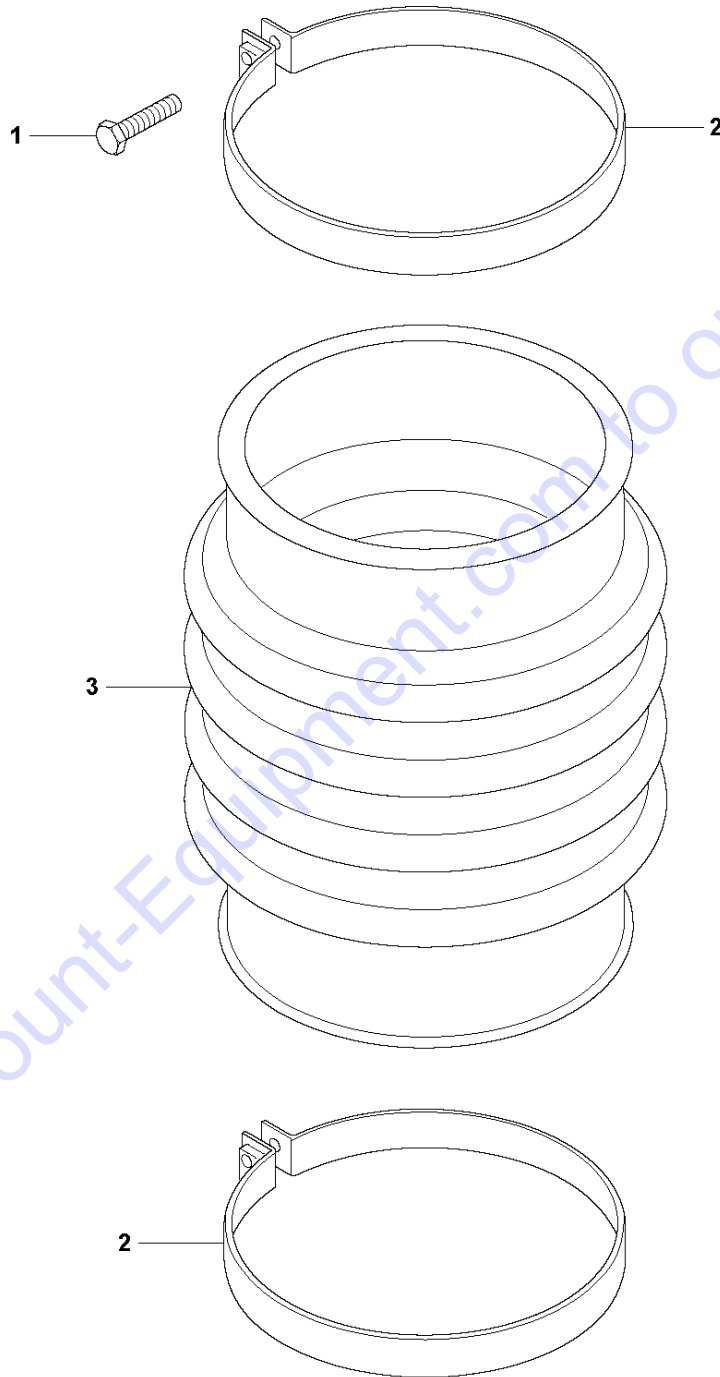

S LT 6005
REPAIR KIT - BELLOWS

REPAIR KIT BELLOWS

LT 6005, 967854501, 967854502, 967926202, 2019-08

Ref	Part No	Description	Remark	QTY KIT
1	595 03 35-01	SCREW		2
2	594 34 96-01	HOSE CLAMP		2
3	594 65 20-01	BELLOWS		1

Go to Discount-Equipment.com to order your parts