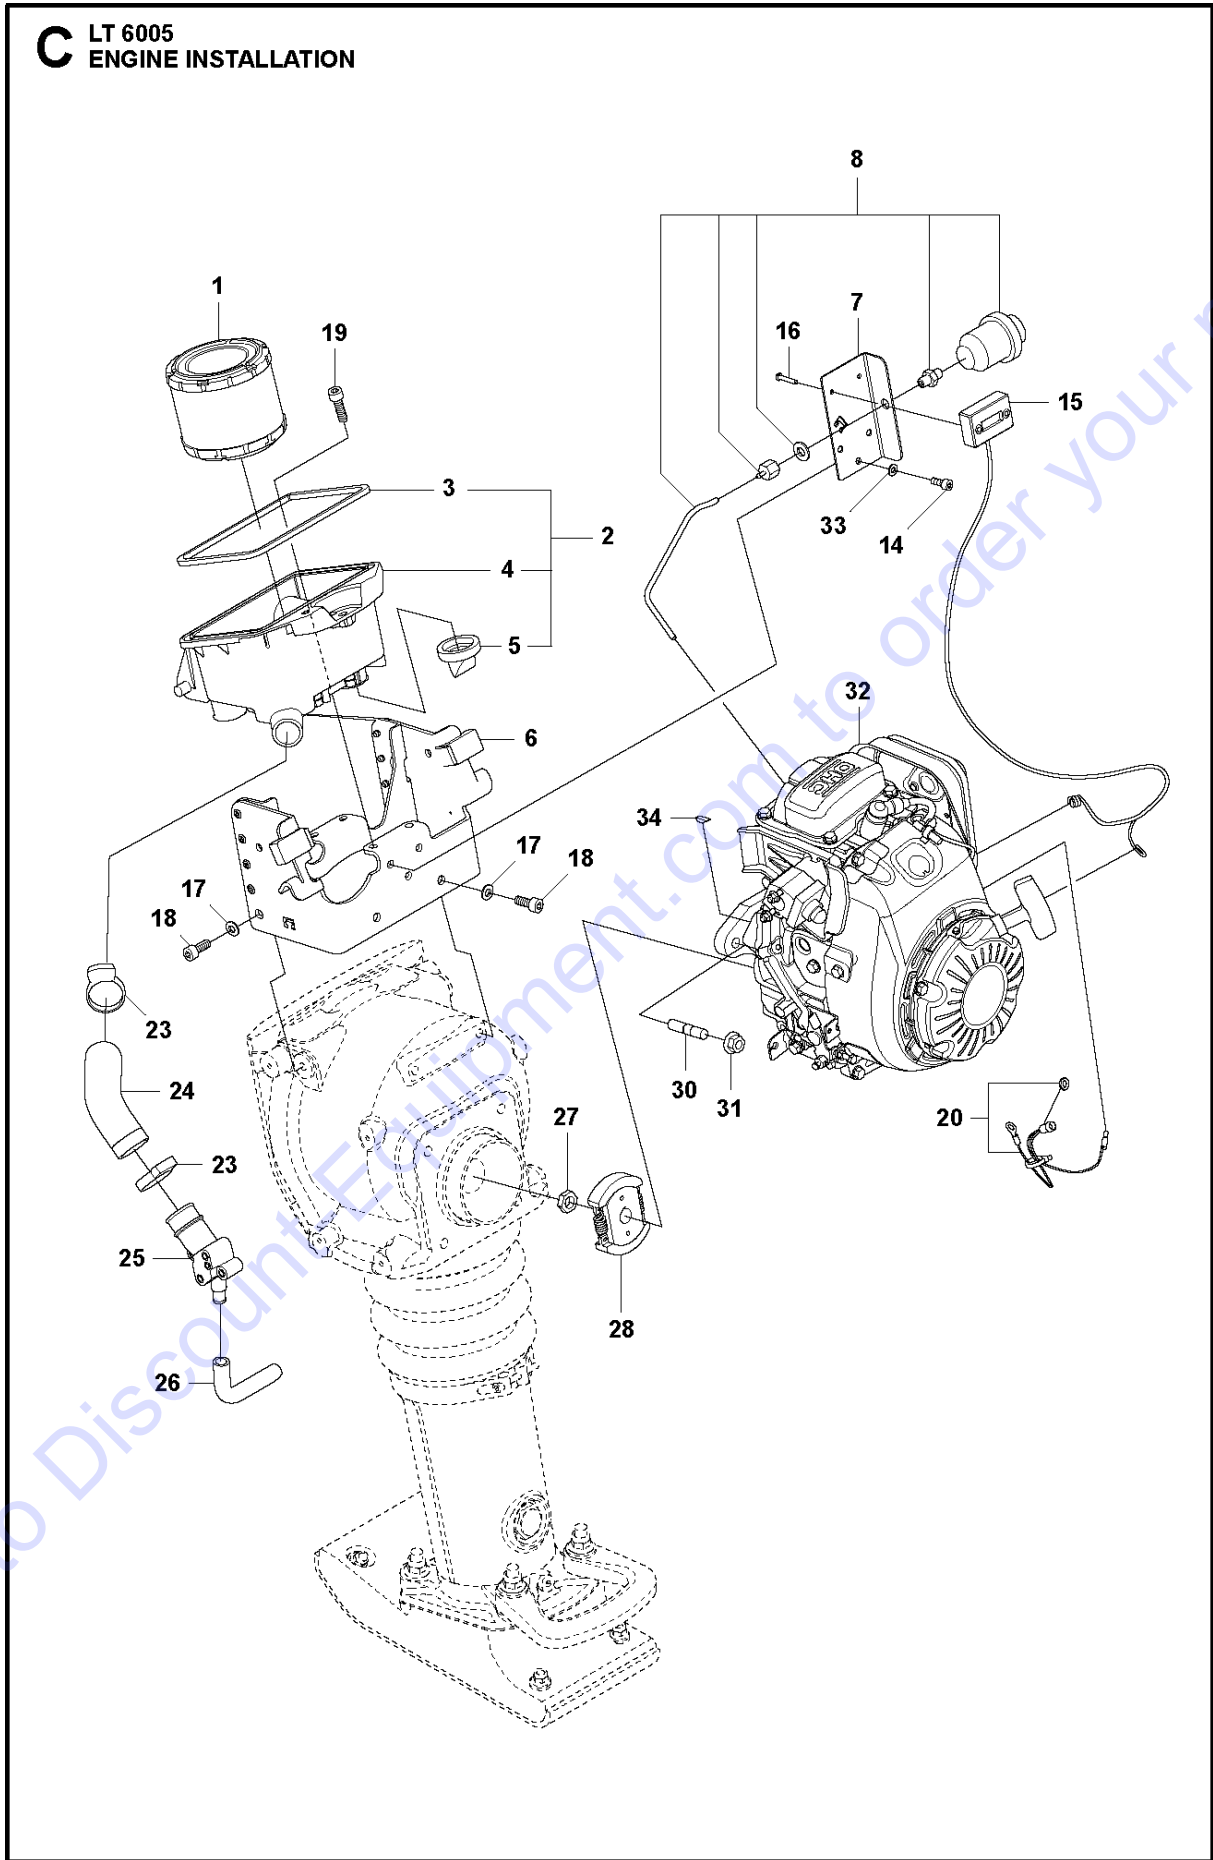

Go to Discount-Equipment.com to order your parts

B LT 6005
THROTTLE CONTROL & FUEL SYSTEM

THROTTLE CONTROL & FUEL SYSTEM LT 6005, 967854501, 967854502, 967926202, 2019-08

Ref	Part No	Description	Remark	QTY KIT
1	594 21 09-01	FUEL TANK		1
2	594 16 99-01	FUEL CAP		1
3	595 04 47-01	FUEL TANK		1
4	594 19 37-01	FUEL HOSE		1
5	594 18 96-01	FUEL HOSE		1
6	594 75 93-01	FUEL HOSE		1
7	594 18 95-01	FUEL HOSE		1
8	594 75 89-01	FUEL HOSE		1
9	594 19 29-01	FUEL FILTER		1
10	594 18 94-01	THROTTLE CONTROL		1
11	594 52 33-01	SCREW	M6 x 16	1
12	594 12 57-01	PIPE CLAMP		1
14	595 34 97-01	SOCKET		2
15	595 03 65-01	PLANE WASHER		4
16	595 03 60-01	LOCK NUT		4
17	594 12 58-01	HOSE CLAMP		6
18	594 11 96-01	SCREW	M6 x 20 mm	4
19	594 12 60-01	CABLE		3

Go to Discount-Equipment.com to order your parts

C LT 6005
ENGINE INSTALLATION

ENGINE INSTALLATION

LT 6005, 967854501, 967854502, 967926202, 2019-08

Ref	Part No	Description	Remark	QTY	KIT
1	594 16 87-01	AIR FILTER		1	
2	594 16 80-01	HOUSING		1	
3	594 17 90-01	GASKET		1	2
4	595 36 76-01	CASE		1	2
5	594 16 91-01	VALVE		2	2
6	594 75 98-01	BRACKET		1	
7	595 36 37-01	HOLDER		1	
8	594 17 83-01	INDICATOR	INDICATOR Air filter, complete	1	
14	595 11 11-01	SCREW	M6 x 14 mm	3	
15	594 16 92-01	HOUR METER		1	
16	594 12 17-01	SCREW	RXK PHIL ST 2.9 x 6.5 mm	2	
17	595 04 39-01	WASHER		4	
19	595 34 81-01	SOCKET		4	
18	595 34 83-01	SCREW		4	
20	594 17 71-01	ENGINE		1	
23	594 12 59-01	HOSE CLAMP		2	
24	594 16 83-01	HOSE		1	
25	594 16 81-01	HOSE CONNECTOR		1	
26	594 43 76-01	HOSE		1	
27	594 12 27-01	NUT	M12 x 1.25 mm A3K	1	
28	594 16 17-01	CENTRIFUGAL CLUTCH		1	
30	594 59 22-01	STUD	M10 x 47 mm	4	
31	595 03 55-01	NUT	M10 x 1.25 mm	4	
32	594 17 70-01	ENGINE	Honda GXR120RT KRD6	1	
33	595 03 65-01	PLANE WASHER		3	
34	594 46 00-01	KEY		1	