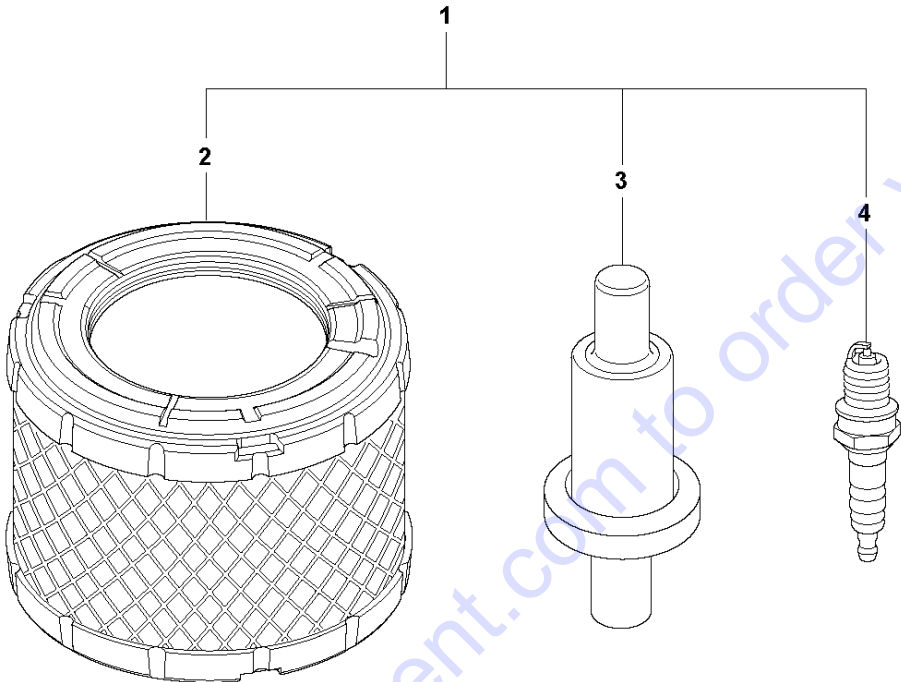

START UP KIT

LT 6005, 967854501, 967854502, 967926202, 2019-08

Ref	Part No	Description	Remark	QTY	KIT
1	594 21 45-02	SERVICE KIT		1	
2	594 16 87-01	AIR FILTER		1	1
3	594 18 04-01	FUEL FILTER		1	1
4	594 58 51-01	SPARK PLUG		1	1

Go to Discount-Equipment.com to order your parts

K LT 6005
6 MONTHS / EVERY 100 HOURS KIT

Go to Discount-Equipment.com to order your parts