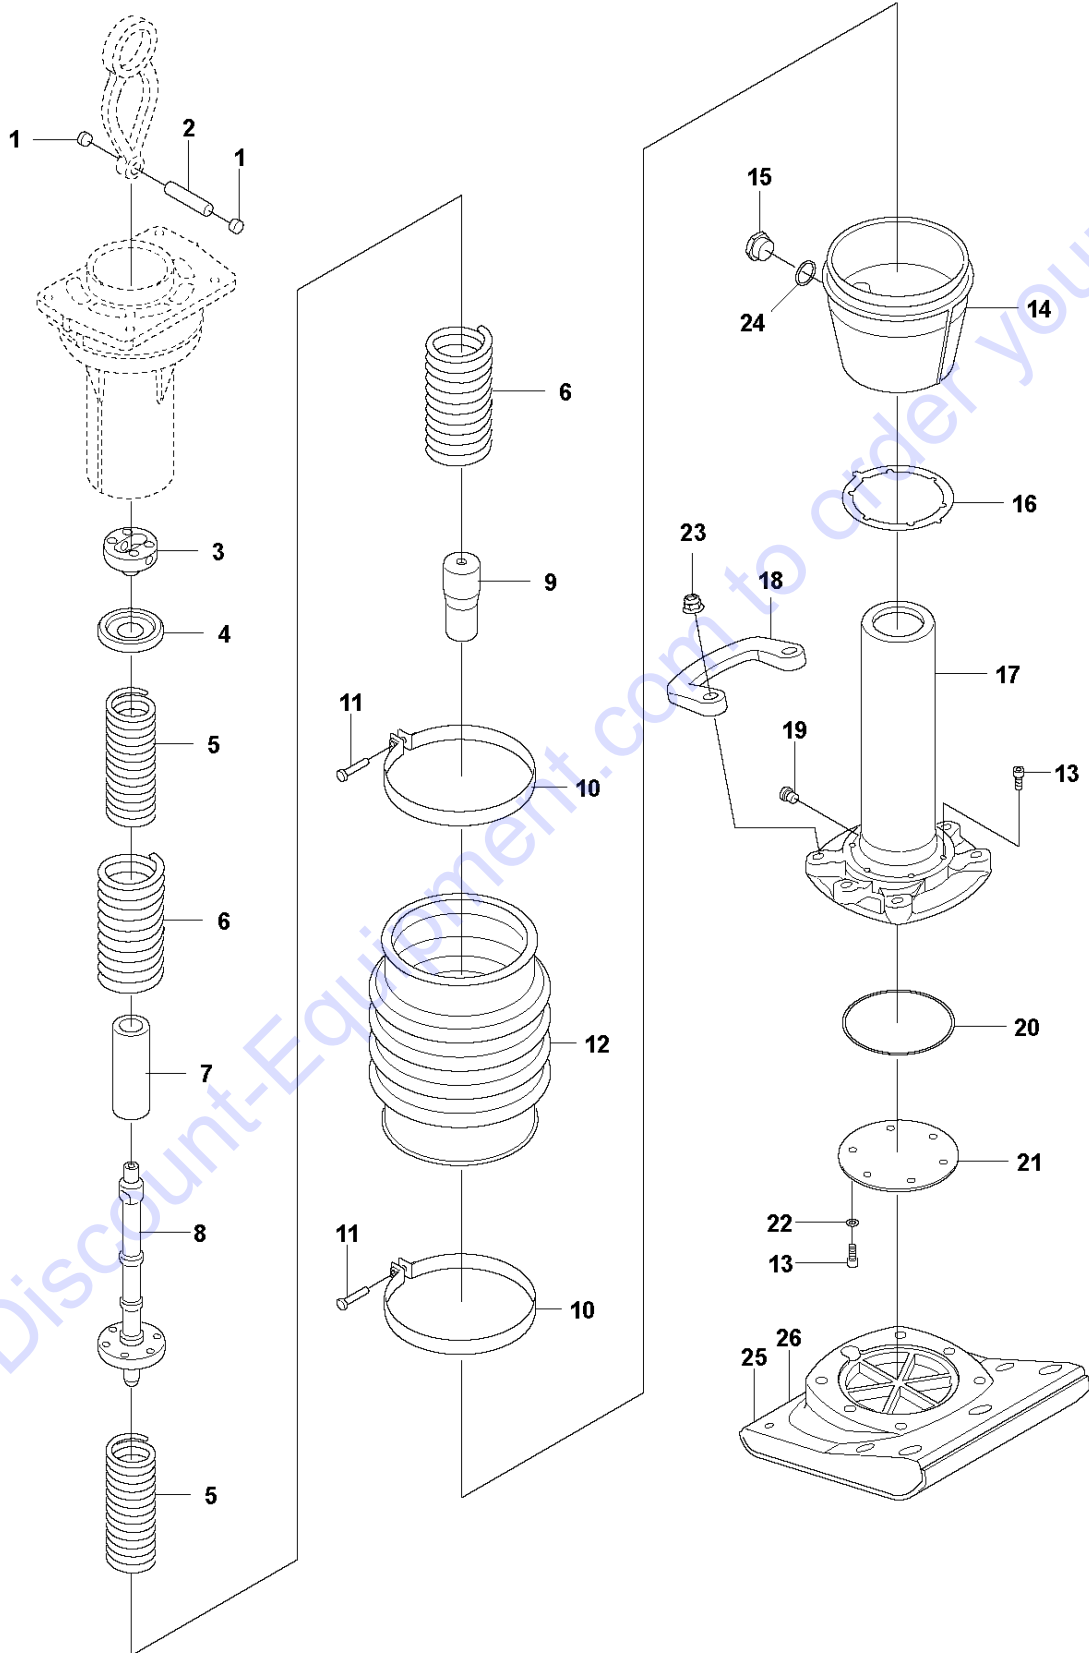

Go to Discount-Equipment.com to order your parts

E LT 6005
TRANSMISSION

TRANSMISSION

LT 6005, 967854501, 967854502, 967926202, 2019-08

Ref	Part No	Description	Remark	QTY KIT
1	594 44 21-01	GEAR WHEEL		1
2	594 53 74-01	ROLLER BEARING		1
3	594 44 22-01	CONNECTING ROD		1
4	594 25 85-01	BALL BEARING		1
5	594 12 47-01	RETAINER RING		1
6	594 53 73-01	ROLLER BEARING		1
7	595 11 40-01	SNAP RING		2
8	594 53 17-01	BALL BEARING		2
9	595 04 62-01	SNAP RING		2
10	594 53 76-01	SEALING		1
11	594 44 40-01	SHAFT		1
12	594 16 69-01	CRANKCASE		1
13	595 35 52-01	O-RING		1
14	595 36 29-01	COVER		1
15	595 17 98-01	SCREW		4
16	594 50 17-01	PIN		1
17	595 11 77-01	O-RING		1
18	594 74 74-01	WASHER		4
19	595 34 87-01	SCREW	M6	4
20	594 17 84-01	TUBE		1

Go to Discount-Equipment.com to order your parts

F LT 6005
SPRING UNIT

Go to Discount-Equipment.com to order your parts

SPRING UNIT

LT 6005, 967854501, 967854502, 967926202, 2019-08

Ref	Part No	Description	Remark	QTY KIT
1	594 44 43-01	PLUG		2
2	594 44 41-01	BOLT		1
3	594 44 74-01	PISTON ROD		1
4	594 45 63-01	COVER		1
5	594 44 18-01	SPRING		2
6	594 44 17-01	SPRING		2
7	594 44 19-01	STOP		1
8	594 45 60-01	PISTON ROD		1
9	594 44 20-01	STOP		1
10	594 34 96-01	HOSE CLAMP		2
11	595 03 35-01	SCREW		2
12	594 65 20-01	BELLOWS		1
13	595 34 83-01	SCREW		12
14	594 47 43-01	BRACKET		1
15	594 51 85-01	LEVEL		1
16	594 45 59-01	GASKET		1
17	594 45 61-01	TUBE		1
18	594 45 82-01	BRACKET		1
19	594 53 75-01	PLUG		1
20	595 04 71-01	O-RING		1
21	594 45 11-01	COVER		1
22	594 12 77-01	SEALING WASHER		6
23	594 12 33-01	NUT	M12, 10.9	2
24	594 51 84-01	WASHER		1
25	594 19 34-01	FOOTPLATE	Mount 11 in.	1
26	594 19 34-03	FOOTPLATE	Mount 9 in.	1