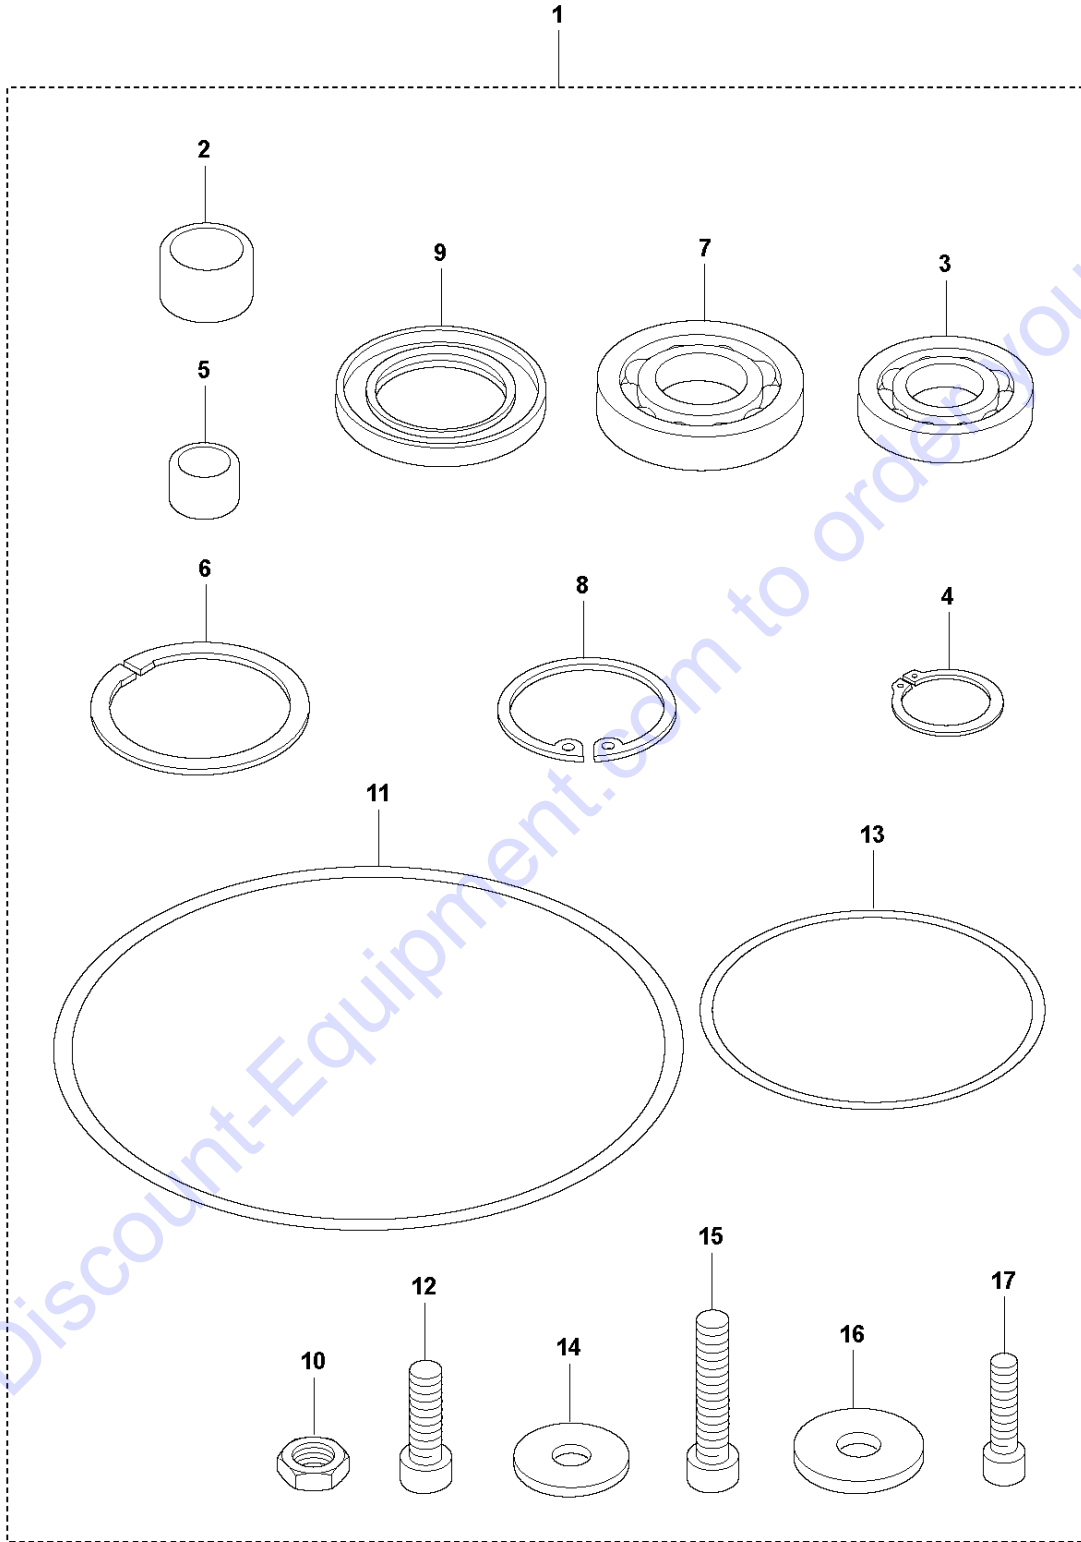

N LT 6005
TRANSMISSION REPAIR KIT

Go to Discount-Equipment.com to order your parts

TRANSMISSION REPAIR KIT

LT 6005, 967854501, 967854502, 967926202, 2019-08

Ref	Part No	Description	Remark	QTY KIT
1	594 65 51-01	REPAIR KIT		1
2	594 53 74-01	ROLLER BEARING		1 1
3	594 25 85-01	BALL BEARING		1 1
4	594 12 47-01	RETAINER RING		1 1
5	594 53 73-01	ROLLER BEARING		1 1
6	595 04 56-01	SNAP RING		2 1
7	594 53 17-01	BALL BEARING		2 1
8	595 35 35-01	CIRCLIP		2 1
9	594 53 76-01	SEALING		1 1
10	594 12 27-01	NUT	M12 x 1.25 mm	1 1
11	595 35 52-01	O-RING	O ring	1 1
12	595 11 13-01	SCREW	M10 x 25 mm 8.8 A3K	4 1
13	595 11 77-01	O-RING	O ring	1 1
14	594 74 74-01	WASHER	10.5 x 22 x 2 mm, 0.41 x 0.87 x 0.08 in. 300 HV	4 1
15	595 34 87-01	SCREW	M10 x 35 mm 8.8 A3K	4
16	595 11 29-01	WASHER	8.4 x 26 x 3 mm, 0.33 x 1.02 x 0.12 in.	1
17	595 03 34-01	SCREW	M8 x 25 mm 8.8 A2K	1

Go to Discount-Equipment.com to order your parts