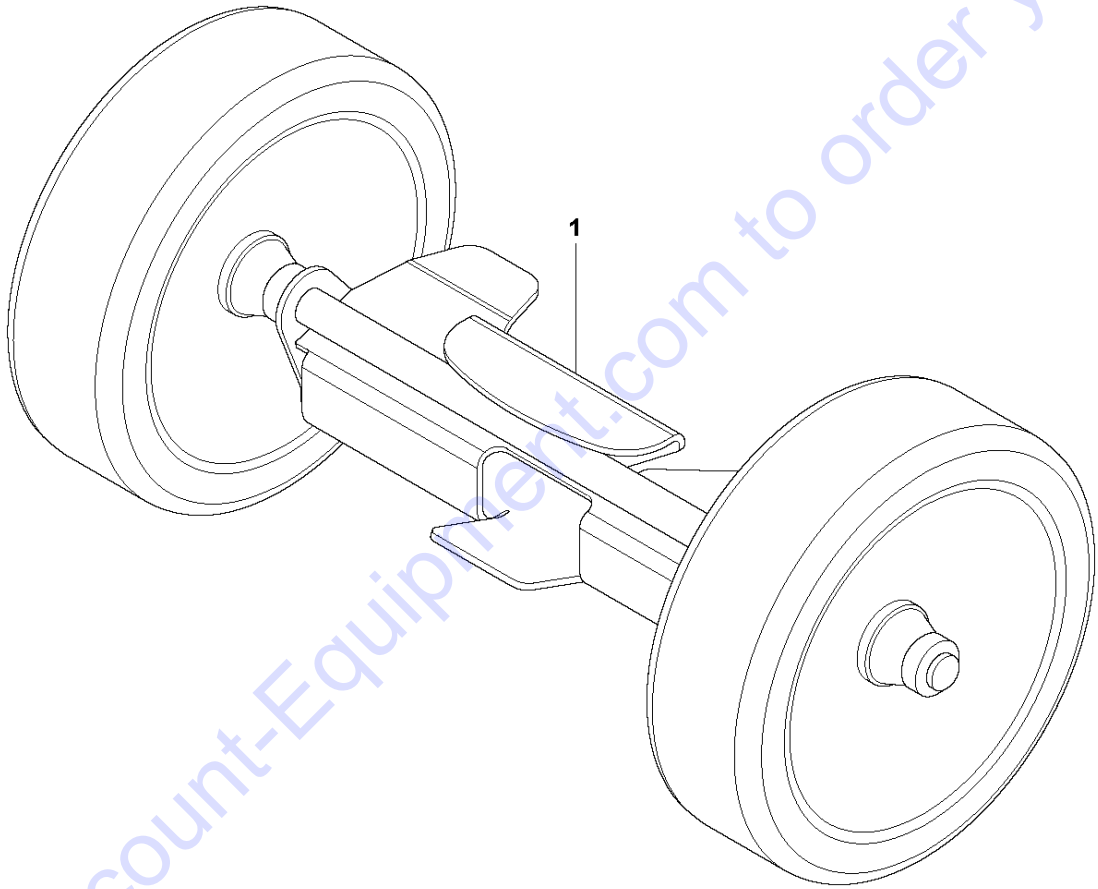

REPAIR KIT BELLOWS

LT 6005, 967854501, 967854502, 967926202, 2019-08

Ref	Part No	Description	Remark	QTY KIT
1	595 03 35-01	SCREW		2
2	594 34 96-01	HOSE CLAMP		2
3	594 65 20-01	BELLOWS		1

Go to Discount-Equipment.com to order your parts

T LT 6005
TROLLEY

Go to Discount-Equipment.com to order your parts