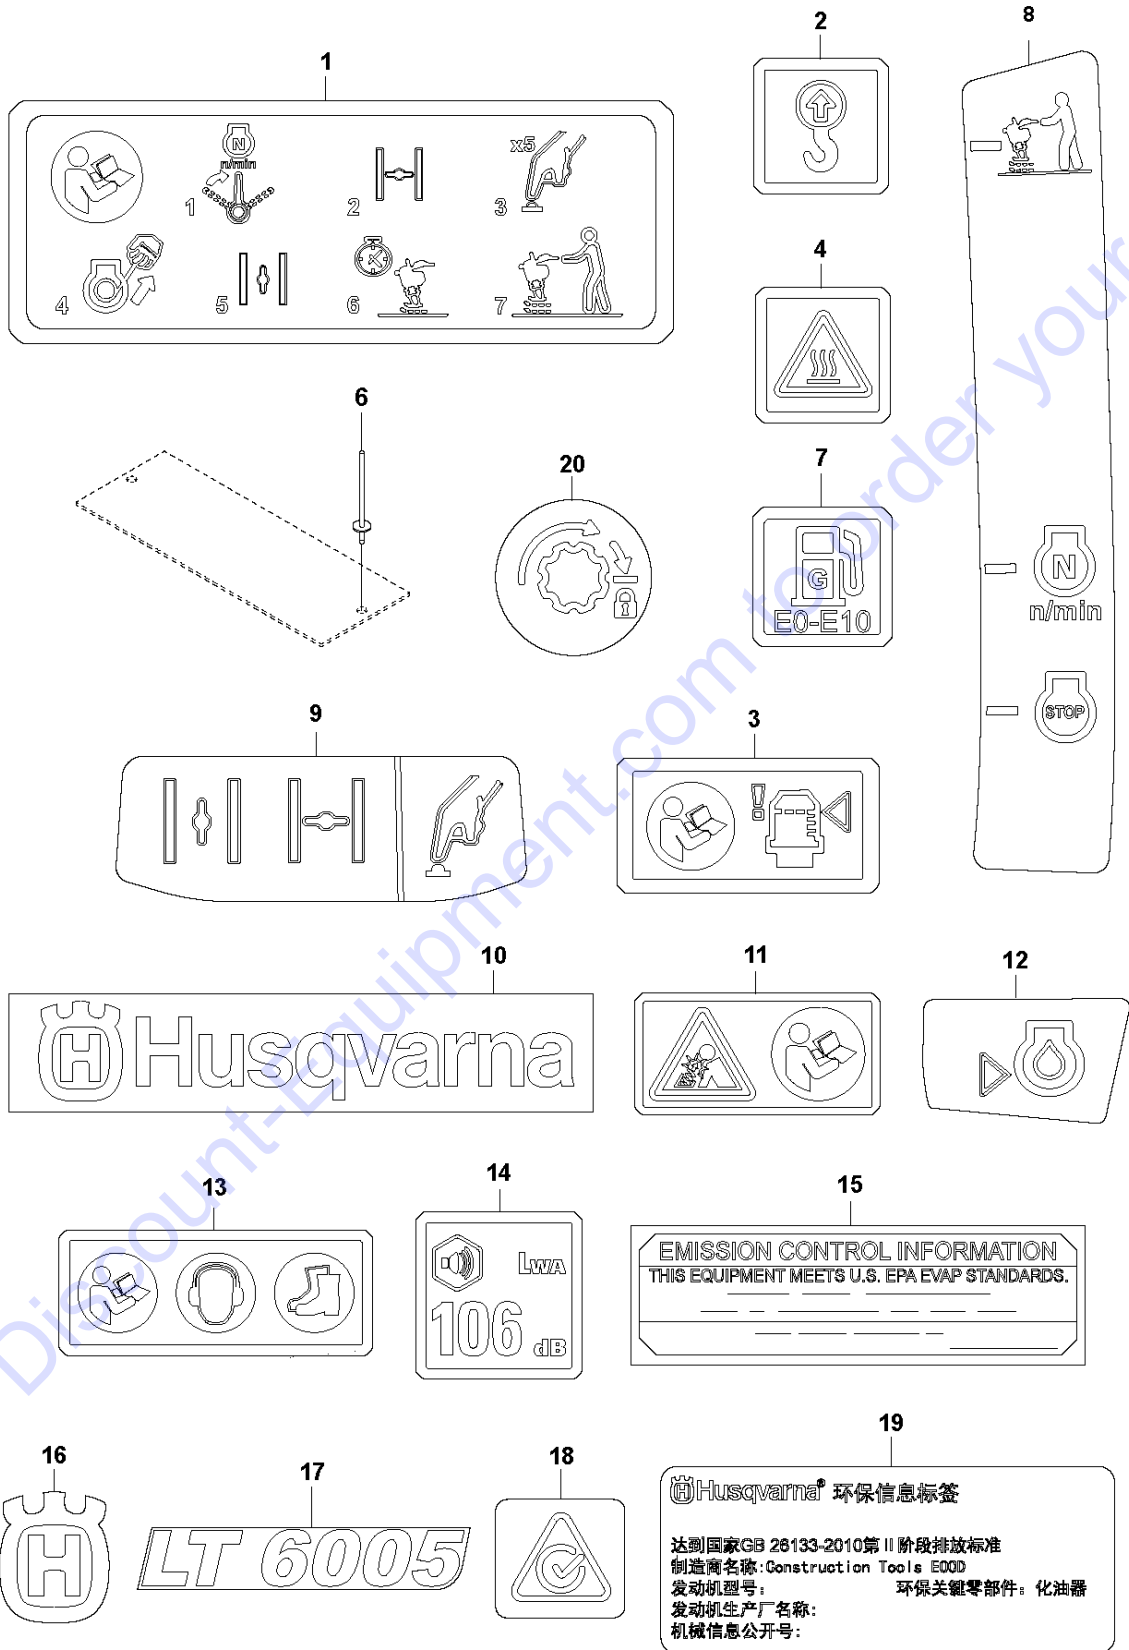

U LT 6005
DECALS

DECALS

LT 6005, 967854501, 967854502, 967926202, 2019-08

Ref	Part No	Description	Remark	QTY KIT
1	594 66 14-01	LABEL		1
2	594 65 99-01	LABEL		2
3	594 66 00-01	LABEL		1
4	594 65 98-01	LABEL		1
6	595 34 40-01	RIVET		2
7	594 66 02-01	LABEL		1
8	594 66 01-01	LABEL		1
9	594 66 11-01	LABEL		1
10	594 17 29-01	LABEL		2
11	594 51 44-01	DECAL		1
12	594 66 13-01	LABEL		1
13	594 65 96-01	LABEL		1
14	594 66 15-01	DECAL		1
15	597 19 44-01	DECAL		1
16	595 31 98-01	DECAL		1
17	595 09 66-01	DECAL		2
18	596 28 02-01	DECAL		1
19	596 25 58-01	DECAL	China only	1
20	594 66 18-01	LABEL		1

Go to Discount-Equipment.com to order your parts