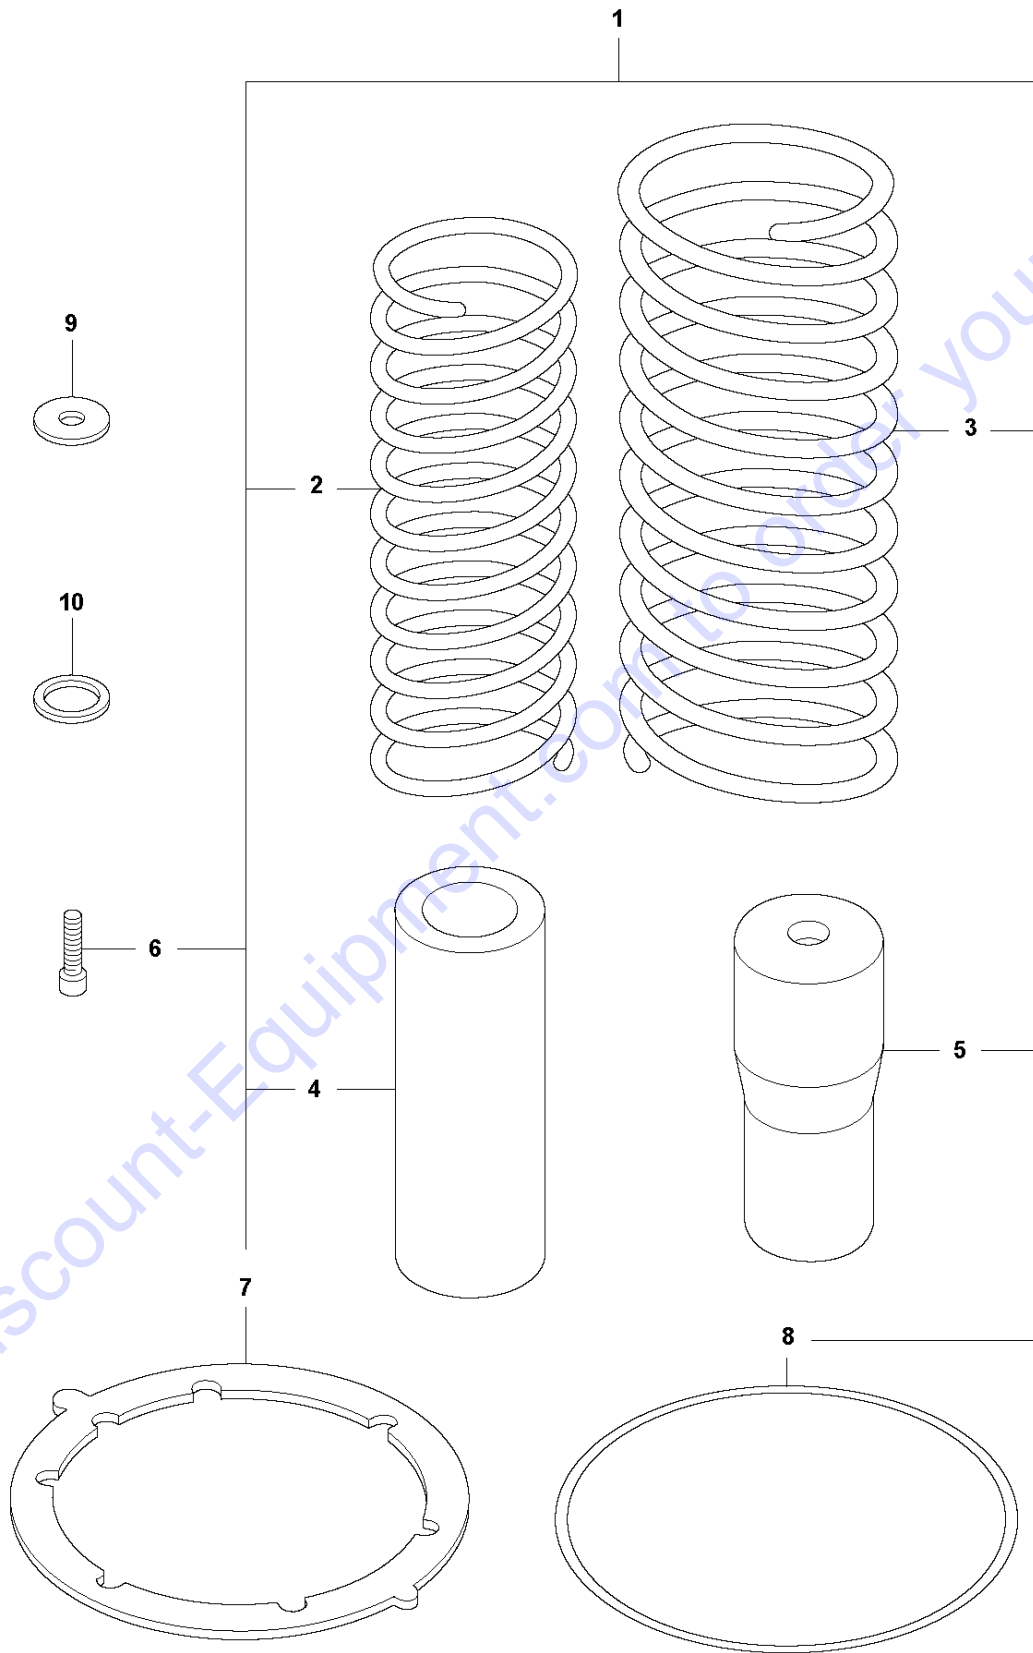

P LT 6005
SPRING UNIT REPAIR KIT

Go to Discount-Equipment.com to order your parts

SPRING UNIT REPAIR KIT

LT 6005, 967854501, 967854502, 967926202, 2019-08

Ref	Part No	Description	Remark	QTY	KIT
1	594 65 52-01	REPAIR KIT		1	
2	594 44 18-01	SPRING		2	1
3	594 44 17-01	SPRING		2	1
4	594 44 19-01	STOP	polyurethane	1	1
5	594 44 20-01	STOP	polyurethane	1	1
6	595 34 83-01	SCREW	M8 x 20 mm 8.8 A2K	12	1
7	594 45 59-01	GASKET	GASKET	1	1
8	595 04 71-01	O-RING	O-RING	1	1
9	594 12 77-01	SEALING WASHER	8.7 x 14 x 1 mm, 0.32 x 0.04 in. Type A	6	
10	594 51 84-01	WASHER	27 x 32 x 2 mm, 1.06 x 1.26 x 0.08 in.	1	

Go to Discount-Equipment.com to order your parts