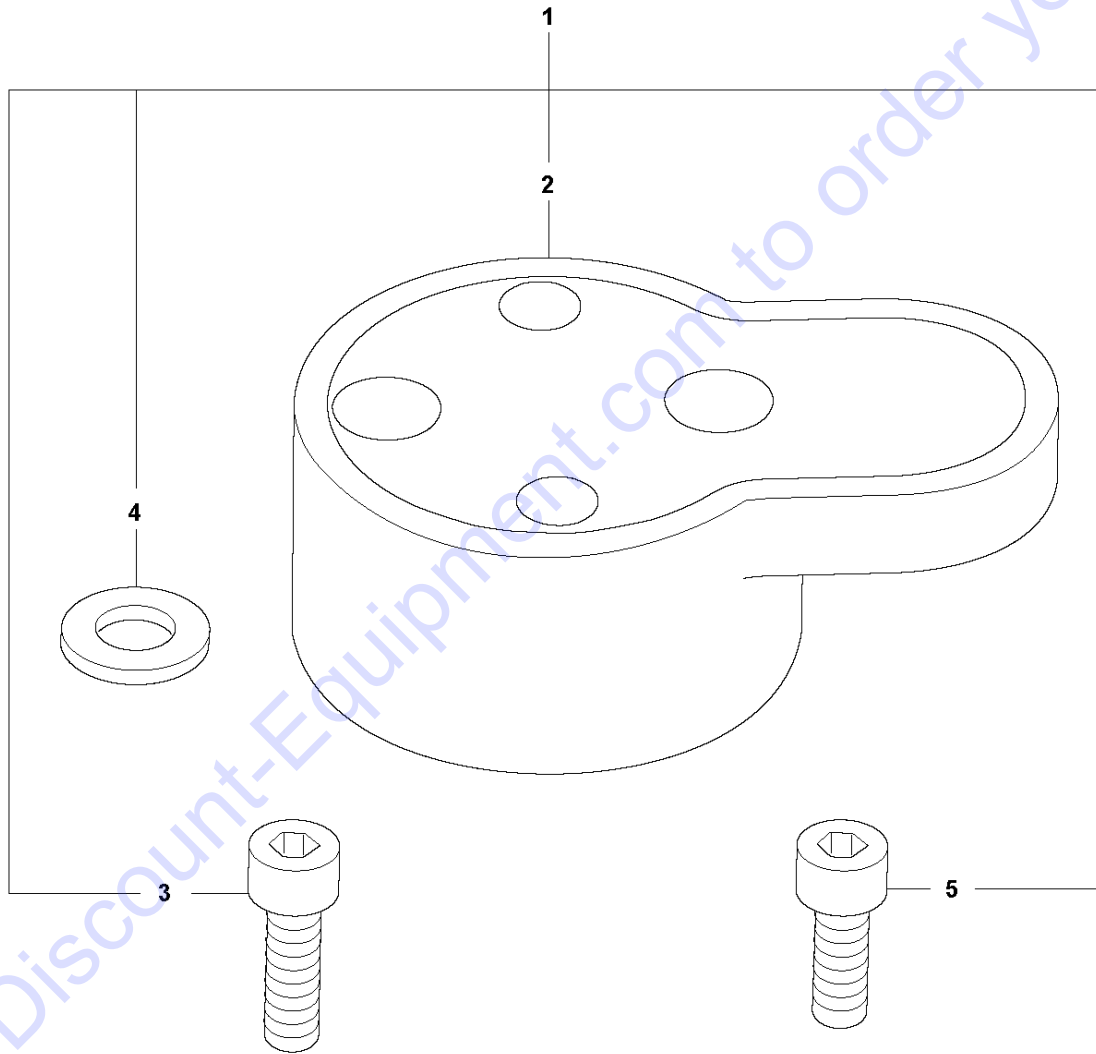

M LT 6005
SHOCK ABSORBER REPAIR KIT

SHOCK ABSORBER REPAIR KIT

LT 6005, 967854501, 967854502, 967926202, 2019-08

Ref	Part No	Description	Remark	QTY	KIT
1	594 21 13-01	REPAIR KIT		1	
2	594 16 70-01	ABSORBER		2	1
3	595 34 83-01	SCREW		4	1
4	595 03 66-01	WASHER	DIN125	4	1
5	595 03 45-01	SCREW		4	1

Go to Discount-Equipment.com to order your parts