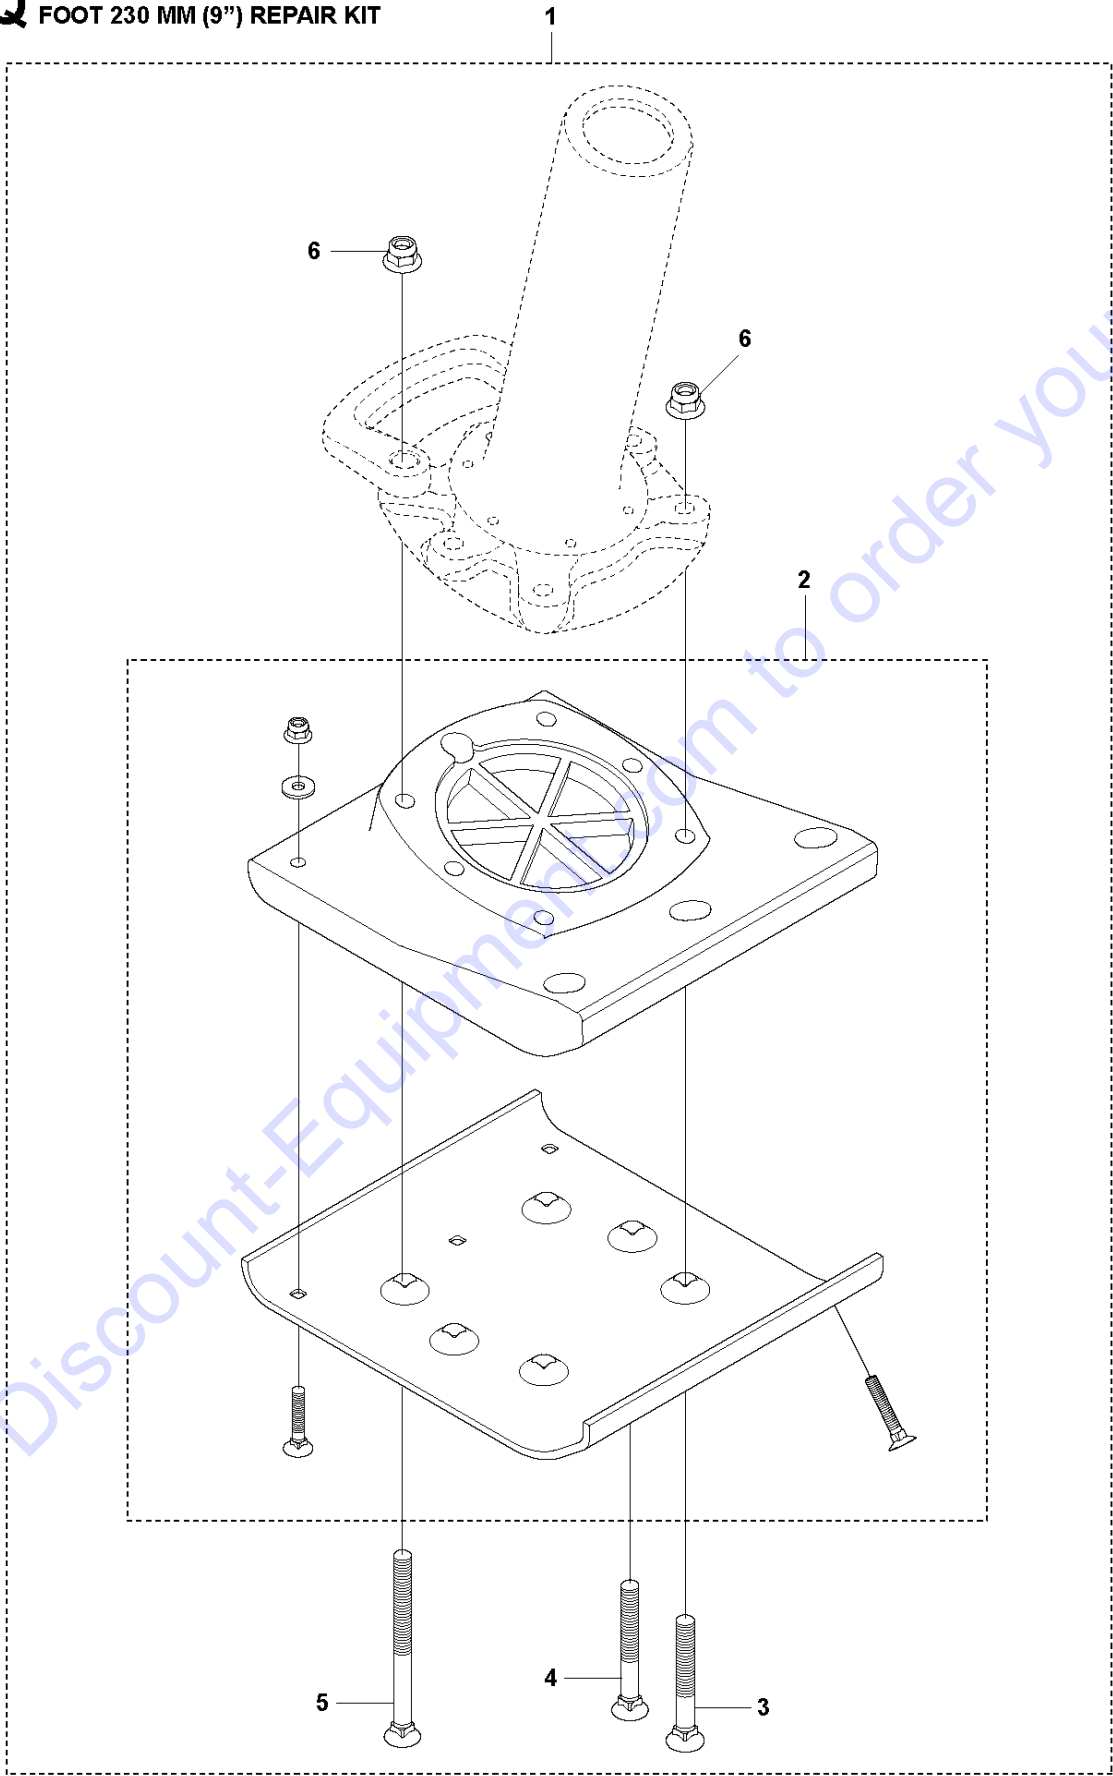

Q LT 6005
FOOT 230 MM (9") REPAIR KIT

Go to Discount-Equipment.com to order your parts

FOOT 230 MM REPAIR KIT

LT 6005, 967854501, 967854502, 967926202, 2019-08

Ref	Part No	Description	Remark	QTY KIT	
1	596 76 48-01	FOOTPLATE	FOOT 230MM REPAIR KIT	1	
2	594 19 34-03	FOOTPLATE	Ramming Foot Mount 9 inch	1	1
3	594 12 22-01	BOLT	M12x100 din 608	2	1
4	594 12 23-01	BOLT	M12x110 din 608	2	1
5	594 12 24-01	BOLT	M12x150 din 608	2	1
6	594 12 32-01	LOCK NUT	Lock nut flanged M12x1,75 6	1	

Go to Discount-Equipment.com to order your parts