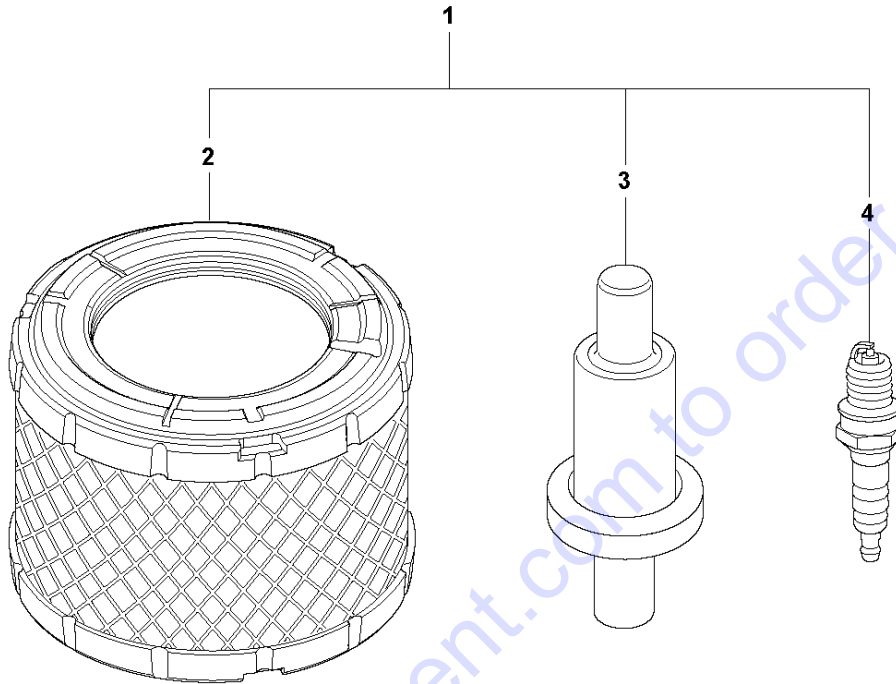

J LT 6005
START UP KIT

Go to DiscountEquipment.com to order your parts

START UP KIT

LT 6005, 967854501, 967854502, 967926202, 2019-08

Ref	Part No	Description	Remark	QTY	KIT
1	594 21 45-02	SERVICE KIT		1	
2	594 16 87-01	AIR FILTER		1	1
3	594 18 04-01	FUEL FILTER		1	1
4	594 58 51-01	SPARK PLUG		1	1

Go to Discount-Equipment.com to order your parts