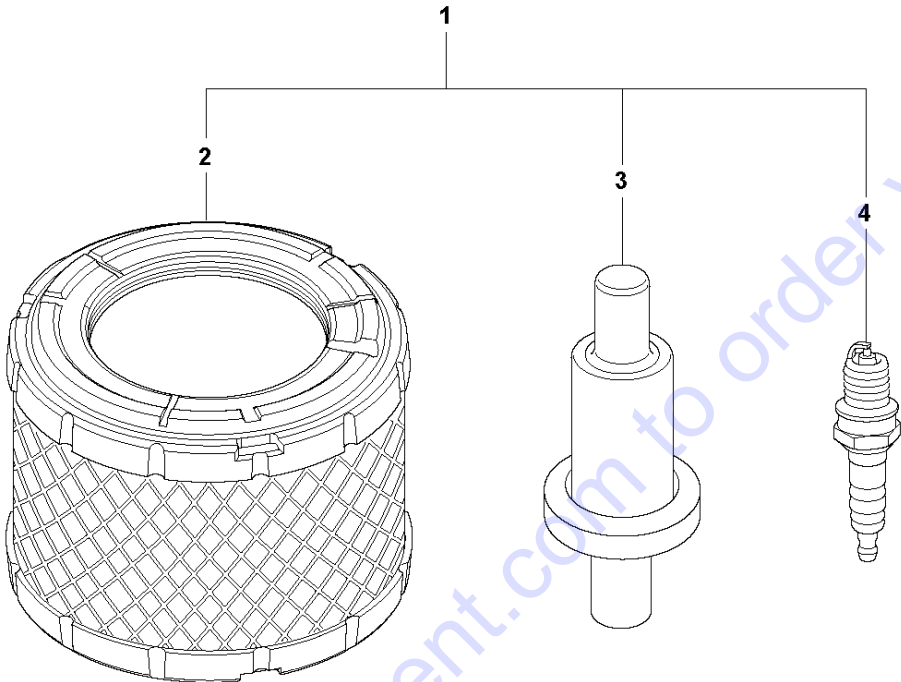

START UP KIT

LT 5005, From SN 202112000233, 967854603, 967854604, 2021-07

Ref	Part No	Description	Remark	QTY KIT	
1	594 21 65-01	SERVICE KIT		1	
2	594 21 45-02	SERVICE KIT		1	1
3	594 16 87-01	AIR FILTER		1	1,2
4	594 18 04-01	FUEL FILTER		1	1,2
5	594 58 51-01	SPARK PLUG		1	1,2

Go to Discount-Equipment.com to order your parts

6 MONTHS / EVERY 100 HOURS KIT LT 5005, From SN 202112000233, 967854603, 967854604, 2021-07

K LT 5005
6 MONTHS / EVERY 100 HOURS KIT

Go to Discount-Equipment.com to order your parts