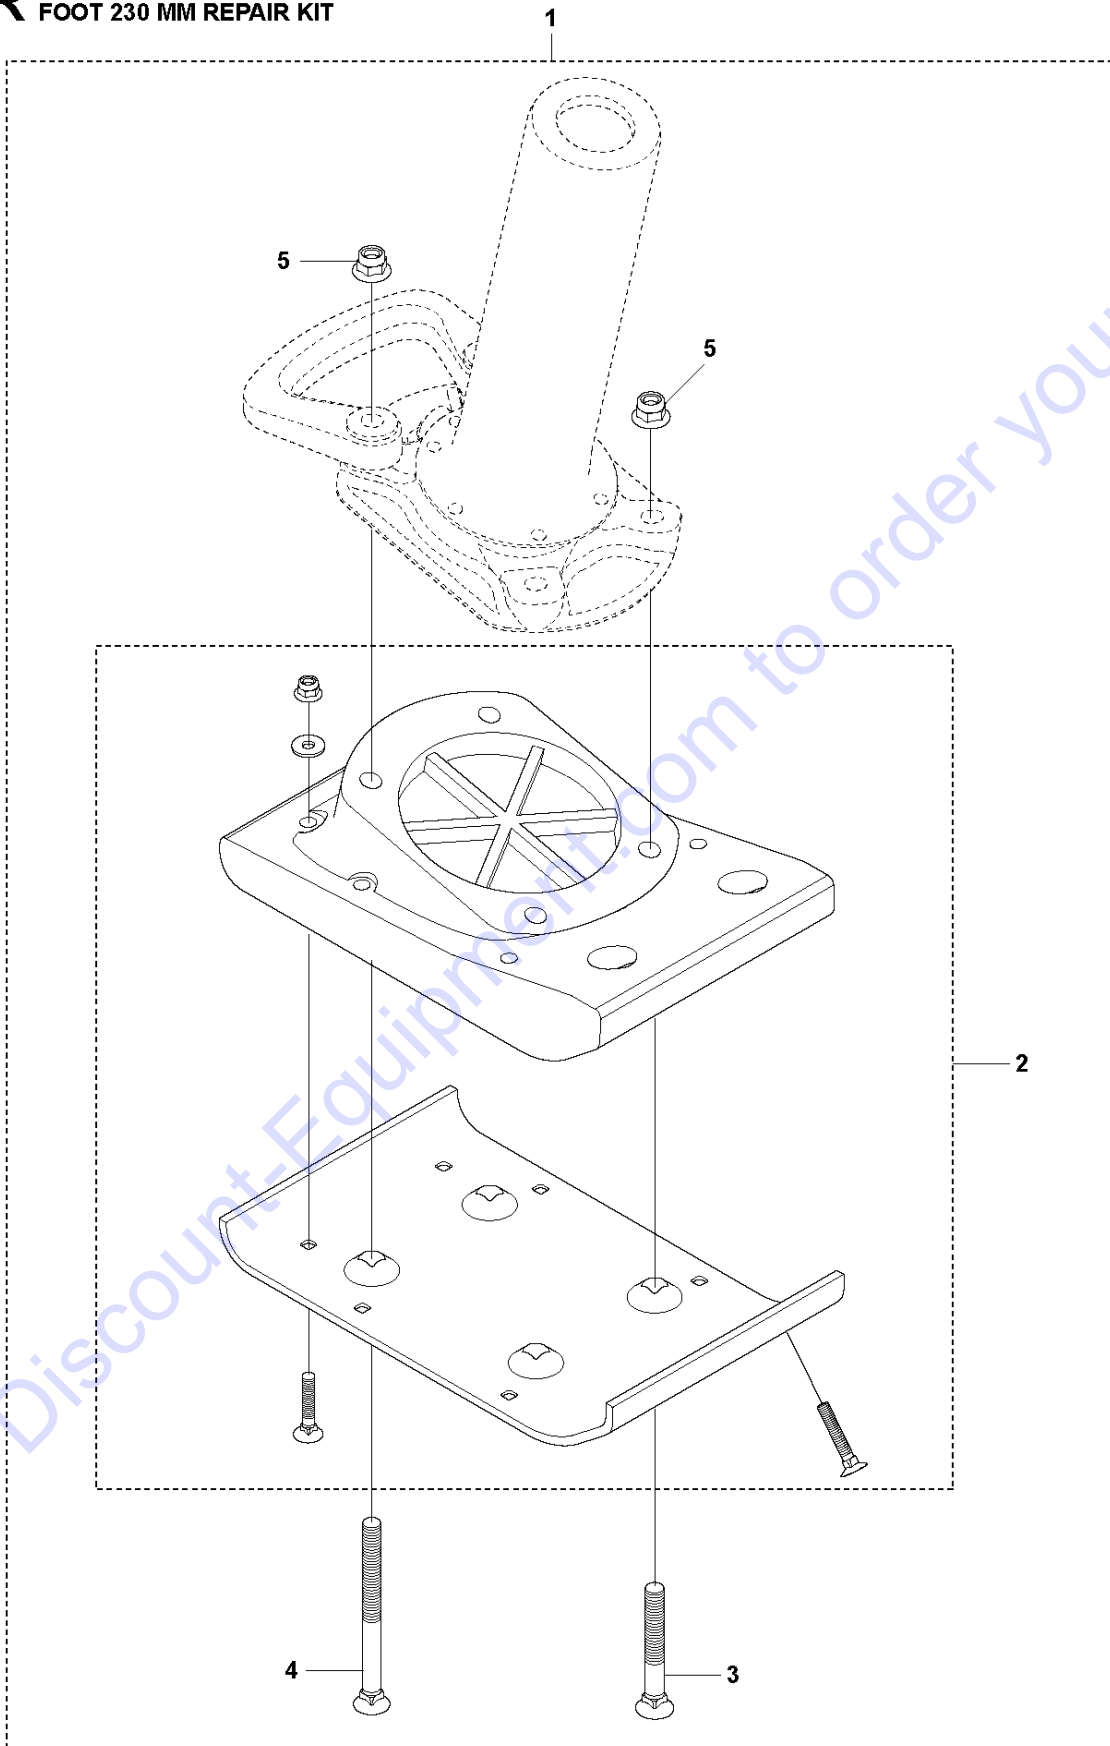

R LT 5005
FOOT 230 MM REPAIR KIT

FOOT 230 MM REPAIR KIT   LT 5005, From SN 202112000233, 967854603, 967854604, 2021-07

Ref	Part No	Description	Remark	QTY KIT
1	596 76 47-01	FOOTPLATE	FOOT 230MM 9IN. 4B. REPAIR KIT	1
2	594 19 35-01	FOOTPLATE	Ramming Foot Mount 9 in.	1 1
3	594 12 22-01	BOLT	?12x100 din 608	2 1
4	594 12 21-01	BOLT	?12x150 din 608	2 1
5	594 12 32-01	LOCK NUT	M12 x 1.75 mm A3K	4 1

Go to Discount-Equipment.com to order your parts