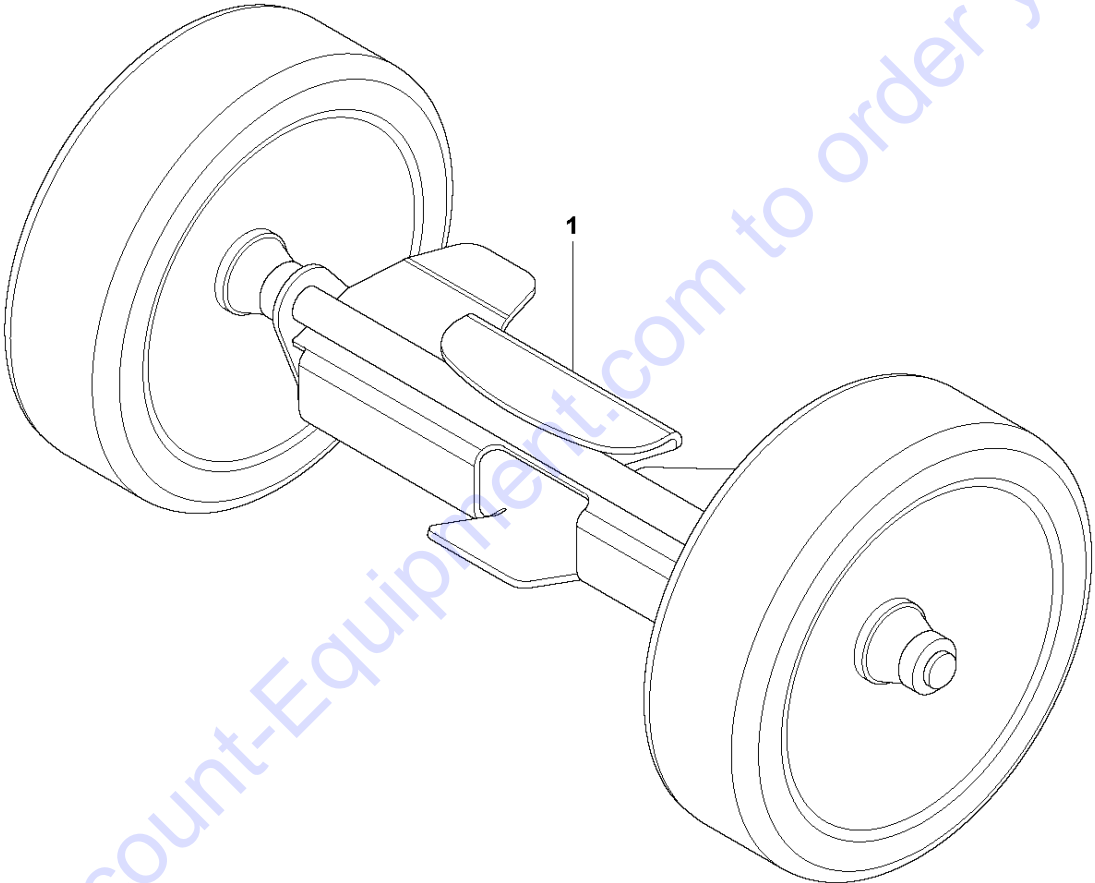

REPAIR KIT BELLOWS

LT 5005, From SN 202112000233, 967854603, 967854604, 2021-07

Ref	Part No	Description	Remark	QTY KIT
1	594 12 03-01	SCREW		2
2	594 49 03-01	CLAMP		1
3	594 49 04-01	CLAMP		1
4	594 65 19-01	BELLOWS		1
5	595 38 38-01	REPAIR KIT		1 1, 2, 3, 4

Go to Discount-Equipment.com to order your parts

T LT 5005
TROLLEY

Go to Discount-Equipment.com to order your parts