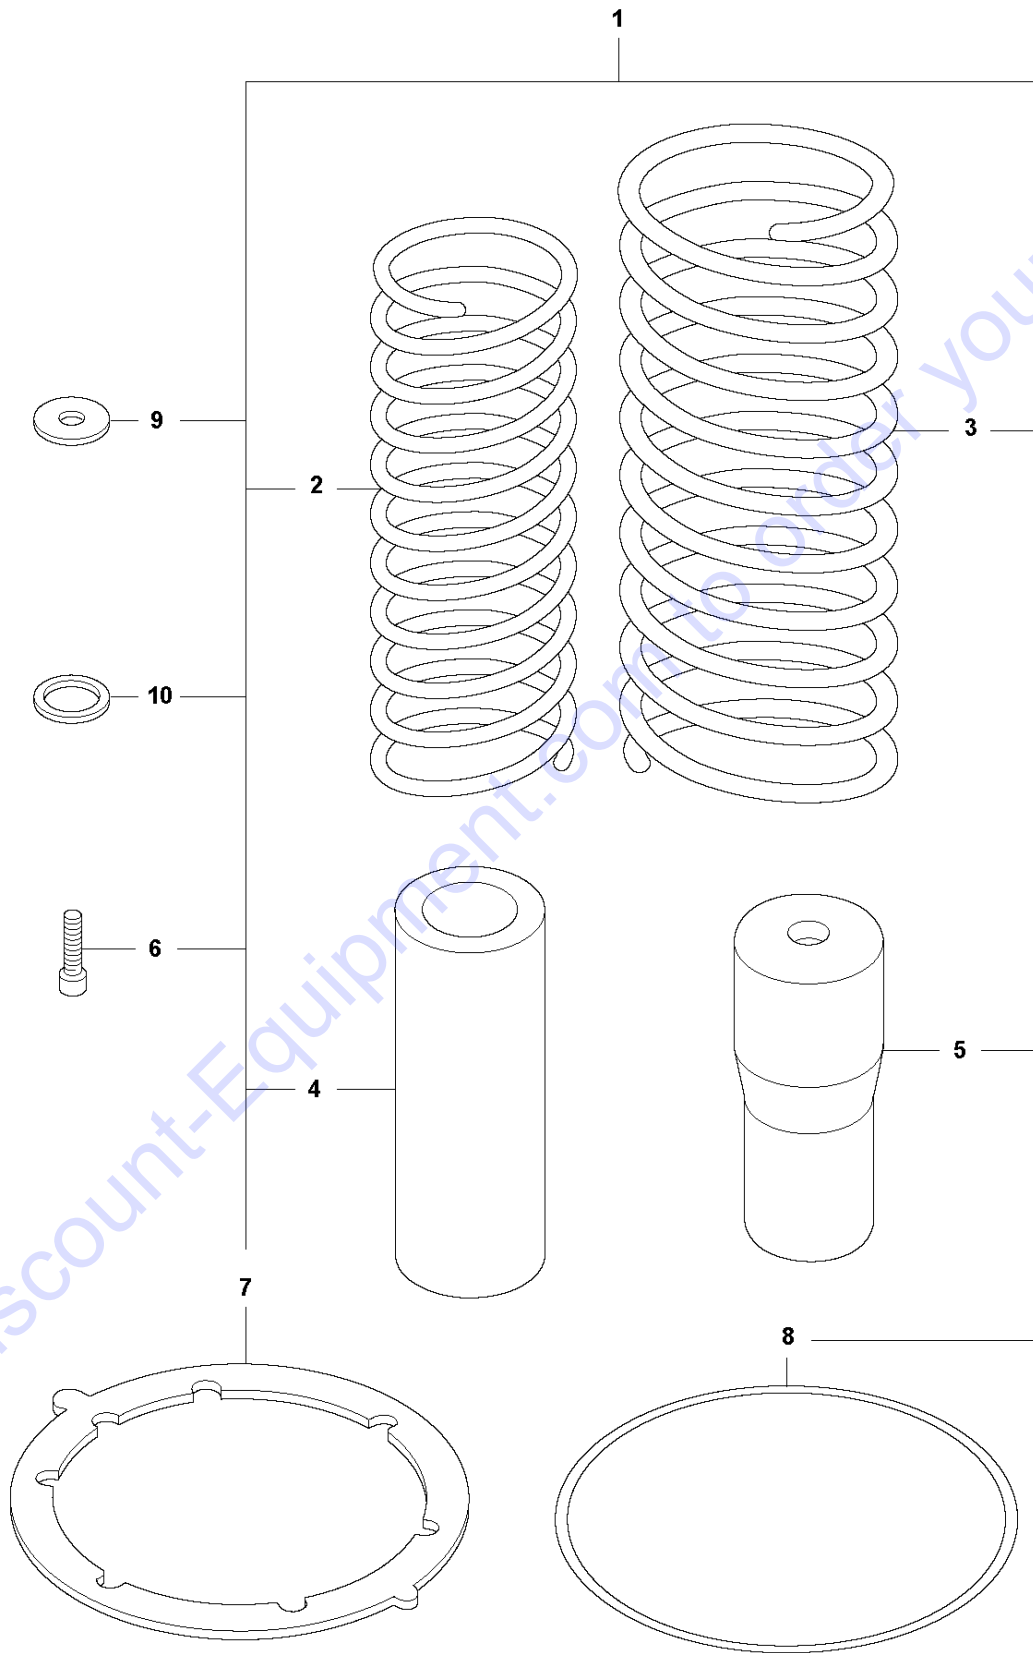

P LT 5005
SPRING UNIT REPAIR KIT

Go to Discount-Equipment.com to order your parts

SPRING UNIT REPAIR KIT

LT 5005, From SN 202112000233, 967854603, 967854604, 2021-07

Ref	Part No	Description	Remark	QTY KIT	
1	594 65 71-01	REPAIR KIT		1	
2	594 46 13-01	SPRING		2	1
3	594 46 12-01	SPRING		2	1
4	594 46 18-01	STOP	polyurethane	1	1
5	594 46 17-01	STOP	polyurethane	1	1
6	595 34 83-01	SCREW	M8 x 20 mm 8.8 A2K	6	1
7	594 46 23-01	GASKET		1	1
8	595 04 70-01	O-RING		1	1
9	594 12 77-01	SEALING WASHER		6	1
10	594 51 84-01	WASHER	27 x 32 x 2 mm, 1.06 x 1.26 x 0.08 in.	1	1

Go to Discount-Equipment.com to order your parts