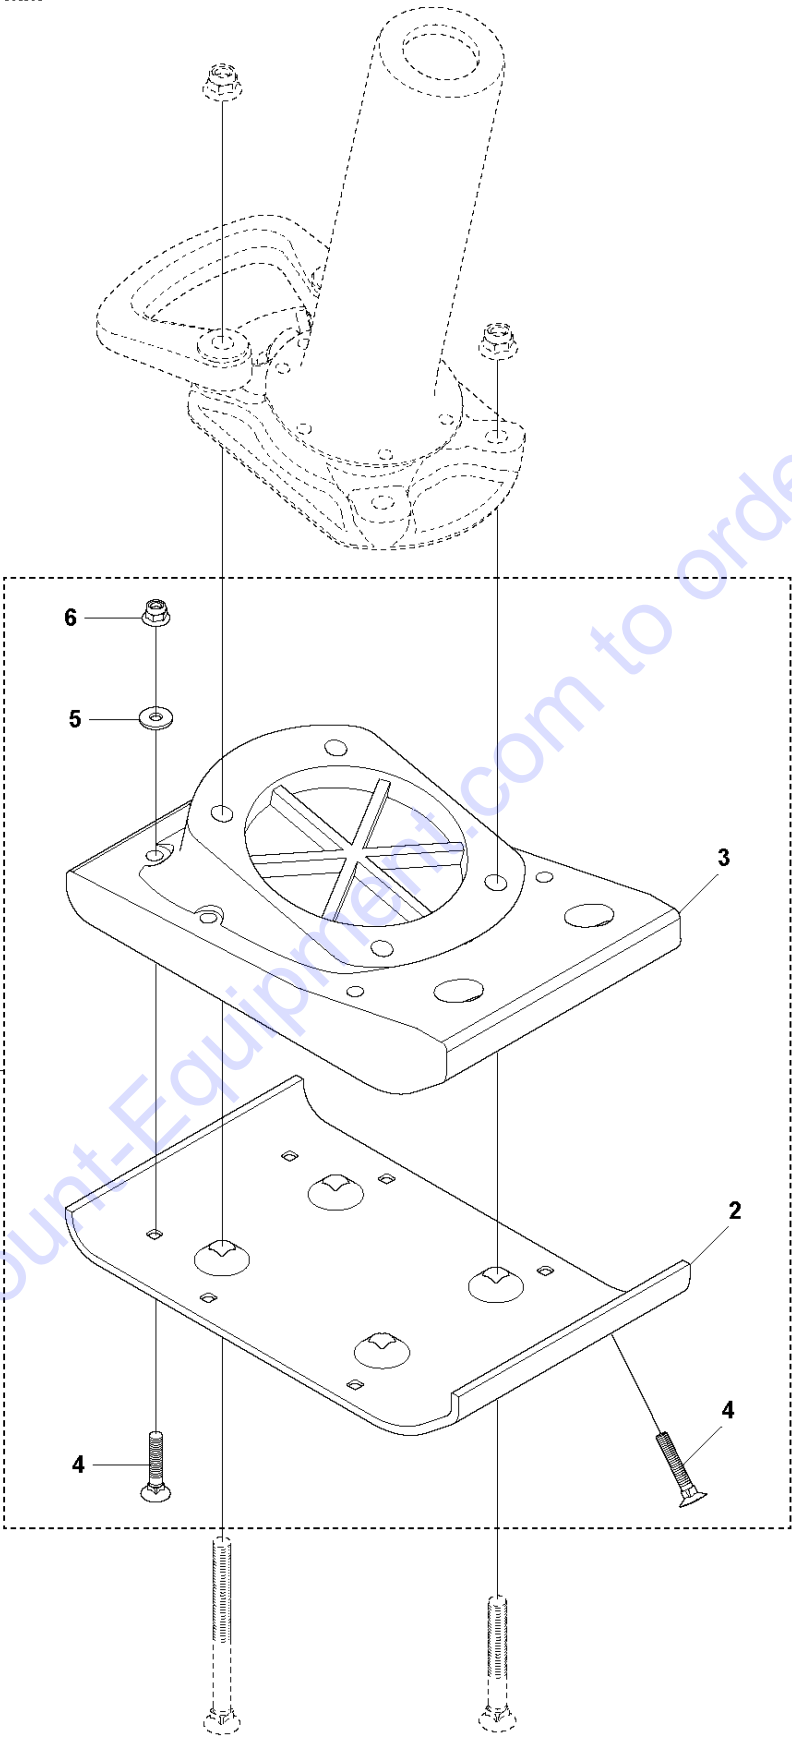

Go to Discount-Equipment.com to order your parts

F LT 5005
SPRING UNIT

SPRING UNIT

LT 5005, From SN 202112000233, 967854603, 967854604, 2021-07

Ref	Part No	Description	Remark	QTY	KIT
1	594 44 41-01	BOLT		1	
2	595 05 22-01	PLUG		2	
3	594 46 14-01	PISTON		1	28
4	594 45 99-01	COVER		1	
5	594 46 13-01	SPRING		2	
6	594 46 12-01	SPRING		2	
7	594 46 18-01	STOP		1	
8	594 46 15-01	PISTON		1	28
9	594 46 17-01	STOP		1	
10	594 49 04-01	CLAMP		1	
11	594 54 63-01	SCREW		4	
12	594 65 19-01	BELLOWS		1	
13	594 49 03-01	CLAMP		1	
14	594 45 97-01	BRACKET		1	
15	594 51 85-01	LEVEL		1	
16	594 46 23-01	GASKET		1	
17	594 45 98-01	TUBE		1	
18	595 17 49-01	COVER		1	
19	594 53 75-01	PLUG		1	
20	595 04 70-01	O-RING		1	
21	595 97 44-01	SCREW	M8 x 50 mm 8.8 A2K	6	
22	594 12 77-01	SEALING WASHER		6	
23	594 51 84-01	WASHER		1	
24	595 05 23-01	HANDLE		1	
25	594 12 33-01	NUT	M12, 10.9	2	
26	594 76 00-01	FOOTPLATE		1	
27	594 19 35-01	FOOTPLATE		1	

Go to Discount-Equipment.com to order your parts

G LT 5005
FOOT 150 MM

Go to Discount-Equipment.com to order your parts

Ref	Part No	Description	Remark	QTY KIT	
1	594 76 00-01	FOOTPLATE	Ramming Foot Mount 6 inch	1	
2	594 16 85-01	PLATE	150mm (6 inch)	1	1
3	594 46 19-01	FOOTPLATE	Plastic part	1	1
4	594 12 21-01	BOLT	M8 x 50 mm NYLOK BLUE PATCH(Known as TUF-LOK in Europe)	4	1
5	594 12 34-01	WASHER	8.4 X2 2 X 3 MM	4	1
6	594 12 30-01	LOCK NUT	M8x1,25	4	1

Go to Discount-Equipment.com to order your parts

H LT 5005
FOOT 230 MM

Go to Discount-Equipment.com to order your parts

Ref	Part No	Description	Remark	QTY KIT	
1	594 19 35-01	FOOTPLATE	Ramming Foot Mount 9 inch 4 bolts	1	
2	594 16 86-01	PLATE	230mm (9 inch) 4bolts	1	1
3	594 46 22-01	SUPPORT LEG	(Plastic part)	1	1
4	594 12 21-01	BOLT	M8 x 50 mm NYLOK BLUE PATCH(Known as TUF-LOK in Europe)	8	1
5	594 12 34-01	WASHER	8.4 x 22 x 3 mm, 0.33 x 0.87 x 0.12 in. HV300	8	1
6	594 12 30-01	LOCK NUT	M8 x 1.25 mm	8	1