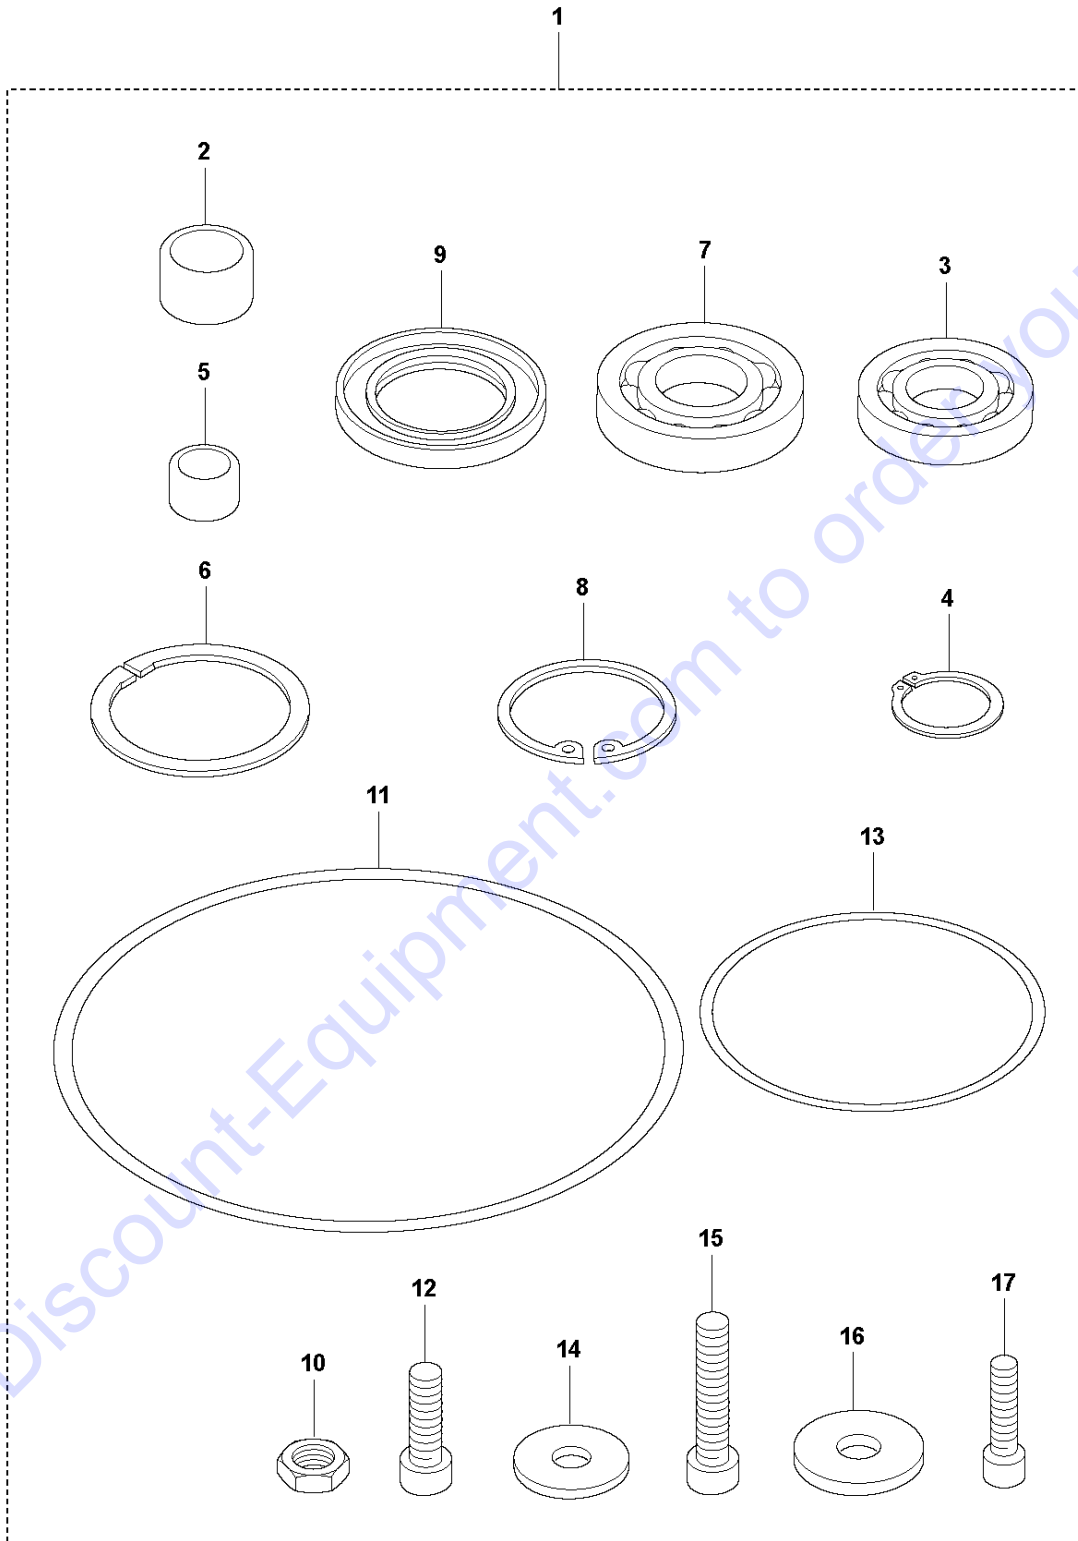

N LT 5005
TRANSMISSION REPAIR KIT

Go to Discount-Equipment.com to order your parts

TRANSMISSION REPAIR KIT LT 5005, From SN 202112000233, 967854603, 967854604, 2021-07

Ref	Part No	Description	Remark	QTY	KIT
1	594 65 51-01	REPAIR KIT		1	
2	594 53 74-01	ROLLER BEARING		1	1
3	594 25 85-01	BALL BEARING		1	1
4	594 12 47-01	RETAINER RING		1	1
5	594 53 73-01	ROLLER BEARING		1	1
6	595 04 56-01	SNAP RING		2	1
7	594 53 17-01	BALL BEARING		2	1
8	595 35 35-01	CIRCLIP		2	1
9	594 53 76-01	SEALING		1	1
10	594 12 27-01	NUT		1	1
11	595 35 52-01	O-RING		1	1
12	595 11 13-01	SCREW		4	1
13	595 11 77-01	O-RING		1	1
14	594 74 74-01	WASHER		4	1
15	595 34 87-01	SCREW		4	1
16	595 11 29-01	WASHER		1	1
17	595 03 34-01	SCREW		1	1

Go to Discount-Equipment.com to order your parts