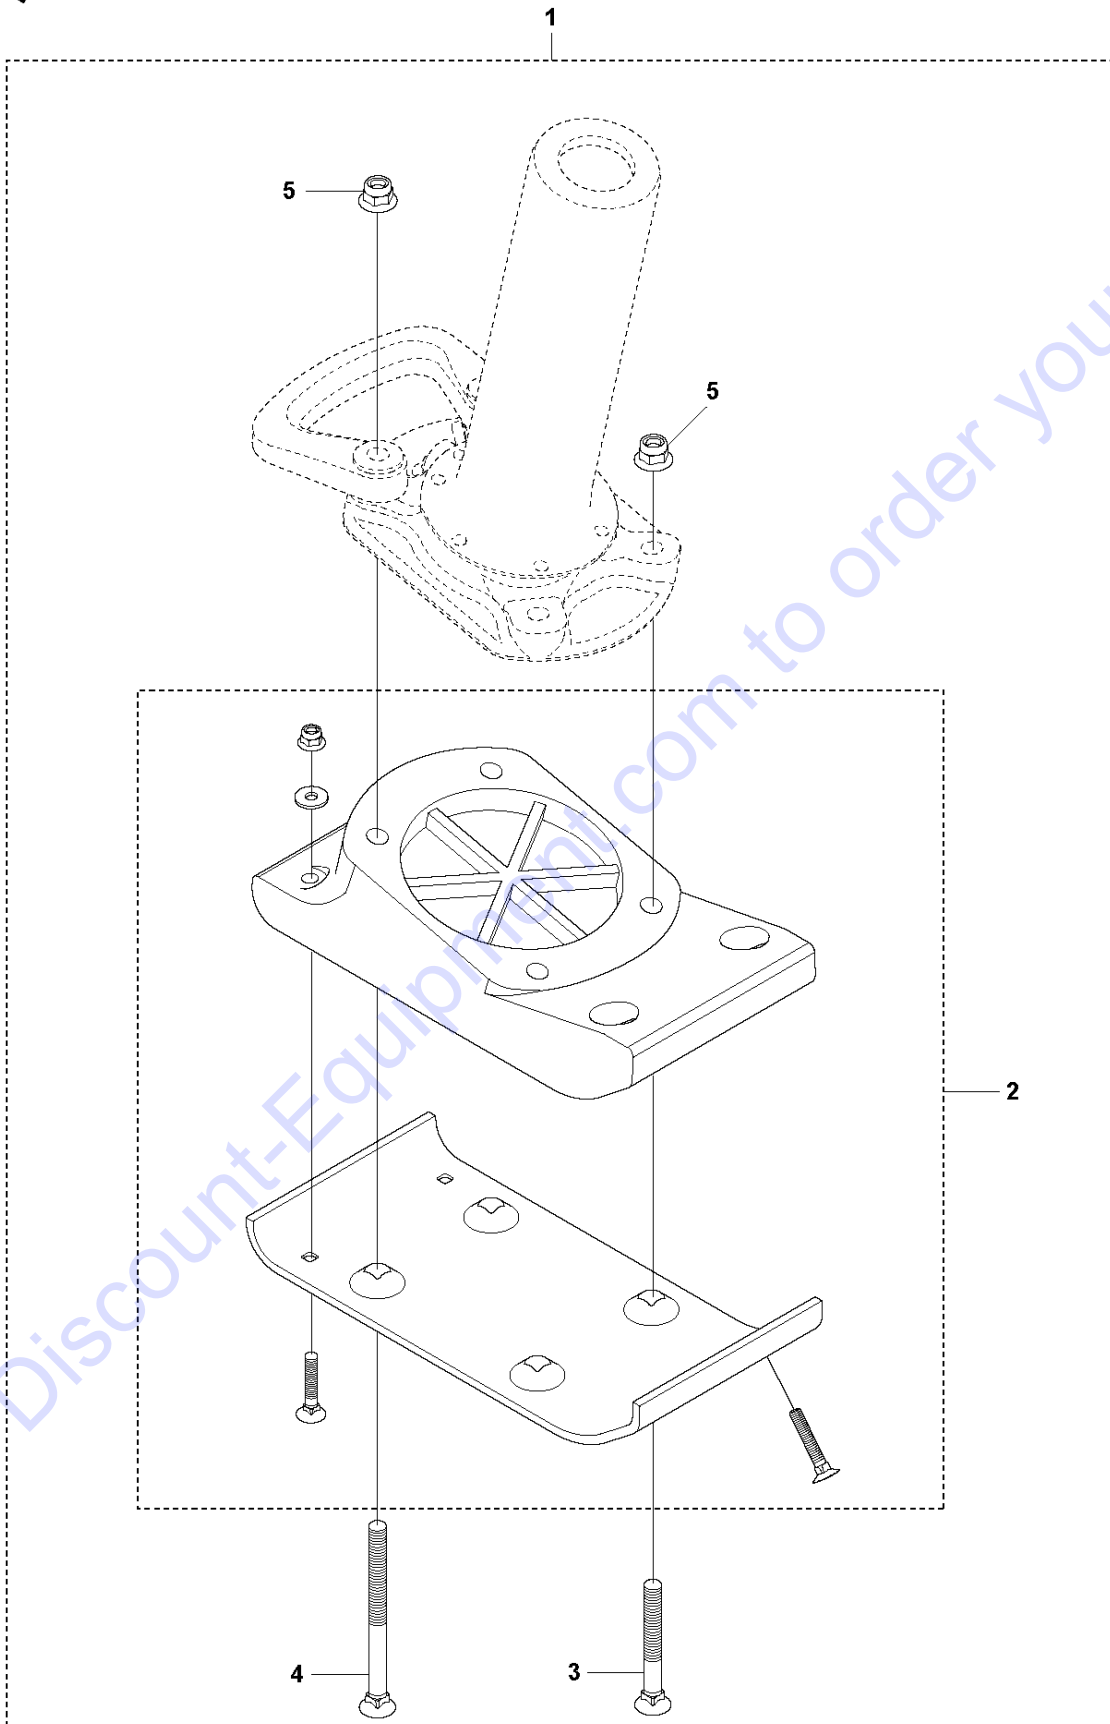

Q LT 5005
FOOT 150 MM REPAIR KIT

FOOT 150 MM REPAIR KIT LT 5005, From SN 202112000233, 967854603, 967854604, 2021-07

Ref	Part No	Description	Remark	QTY KIT
1	594 21 15-01	REPAIR KIT	FOOT 150 MM 6IN. REPAIR KIT	1
2	594 76 00-01	FOOTPLATE	Ramming Foot Mount 6 in.	1 1
3	594 12 24-01	BOLT	?12x150 din 608	2 1
4	594 12 21-01	BOLT	?12x100 din 608	2 1
5	594 12 32-01	LOCK NUT	M12 x 1.75 mm A3K	4 1

Go to Discount-Equipment.com to order your parts