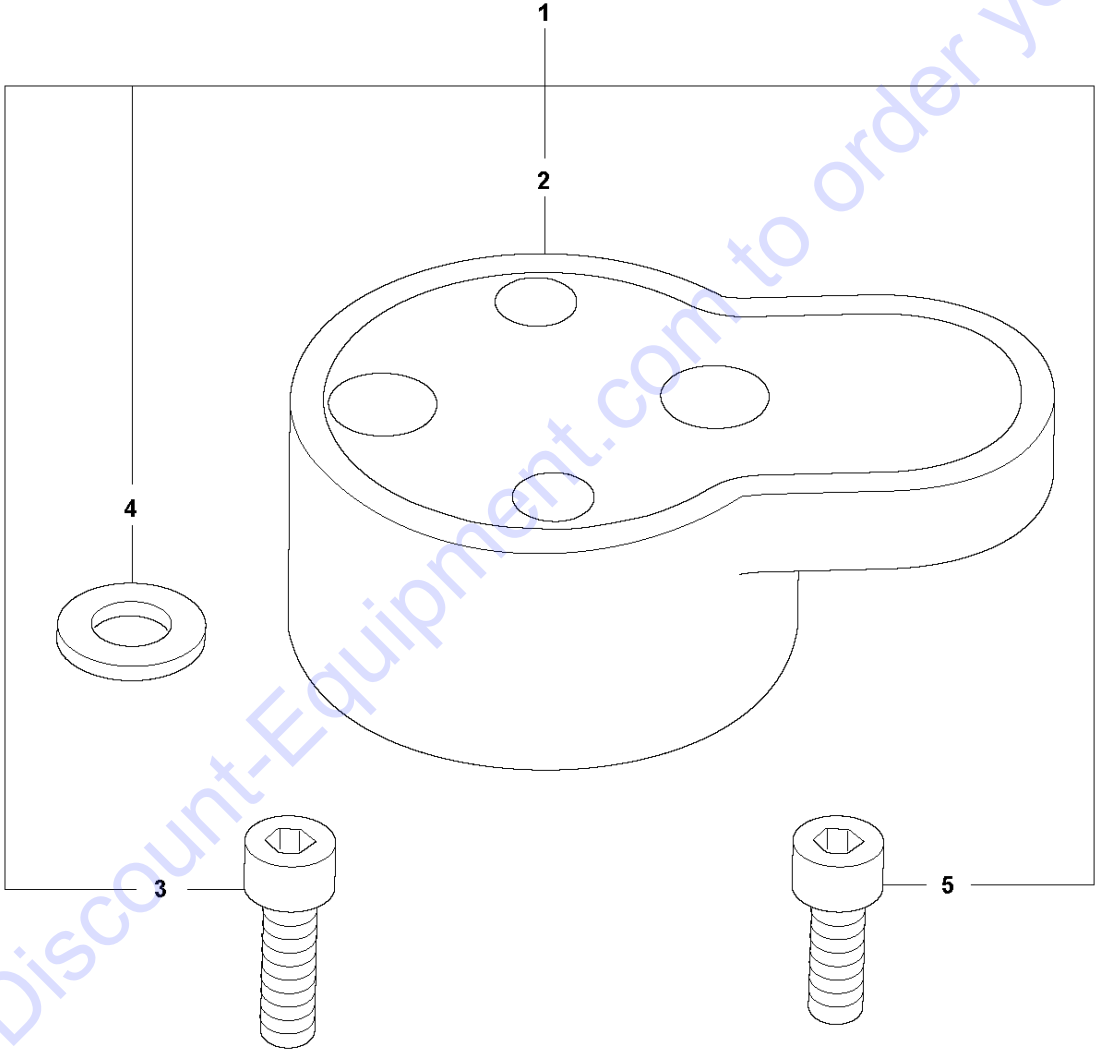

M LT 5005
SHOCK ABSORBER REPAIR KIT

SHOCK ABSORBER REPAIR KIT LT 5005, From SN 202112000233, 967854603, 967854604, 2021-07

Ref	Part No	Description	Remark	QTY	KIT
1	594 21 13-01	REPAIR KIT		1	
2	594 16 70-01	ABSORBER		2	1
3	595 34 83-01	SCREW		4	1
4	595 03 66-01	WASHER	DIN125	4	1
5	595 03 45-01	SCREW		4	1

Go to Discount-Equipment.com to order your parts