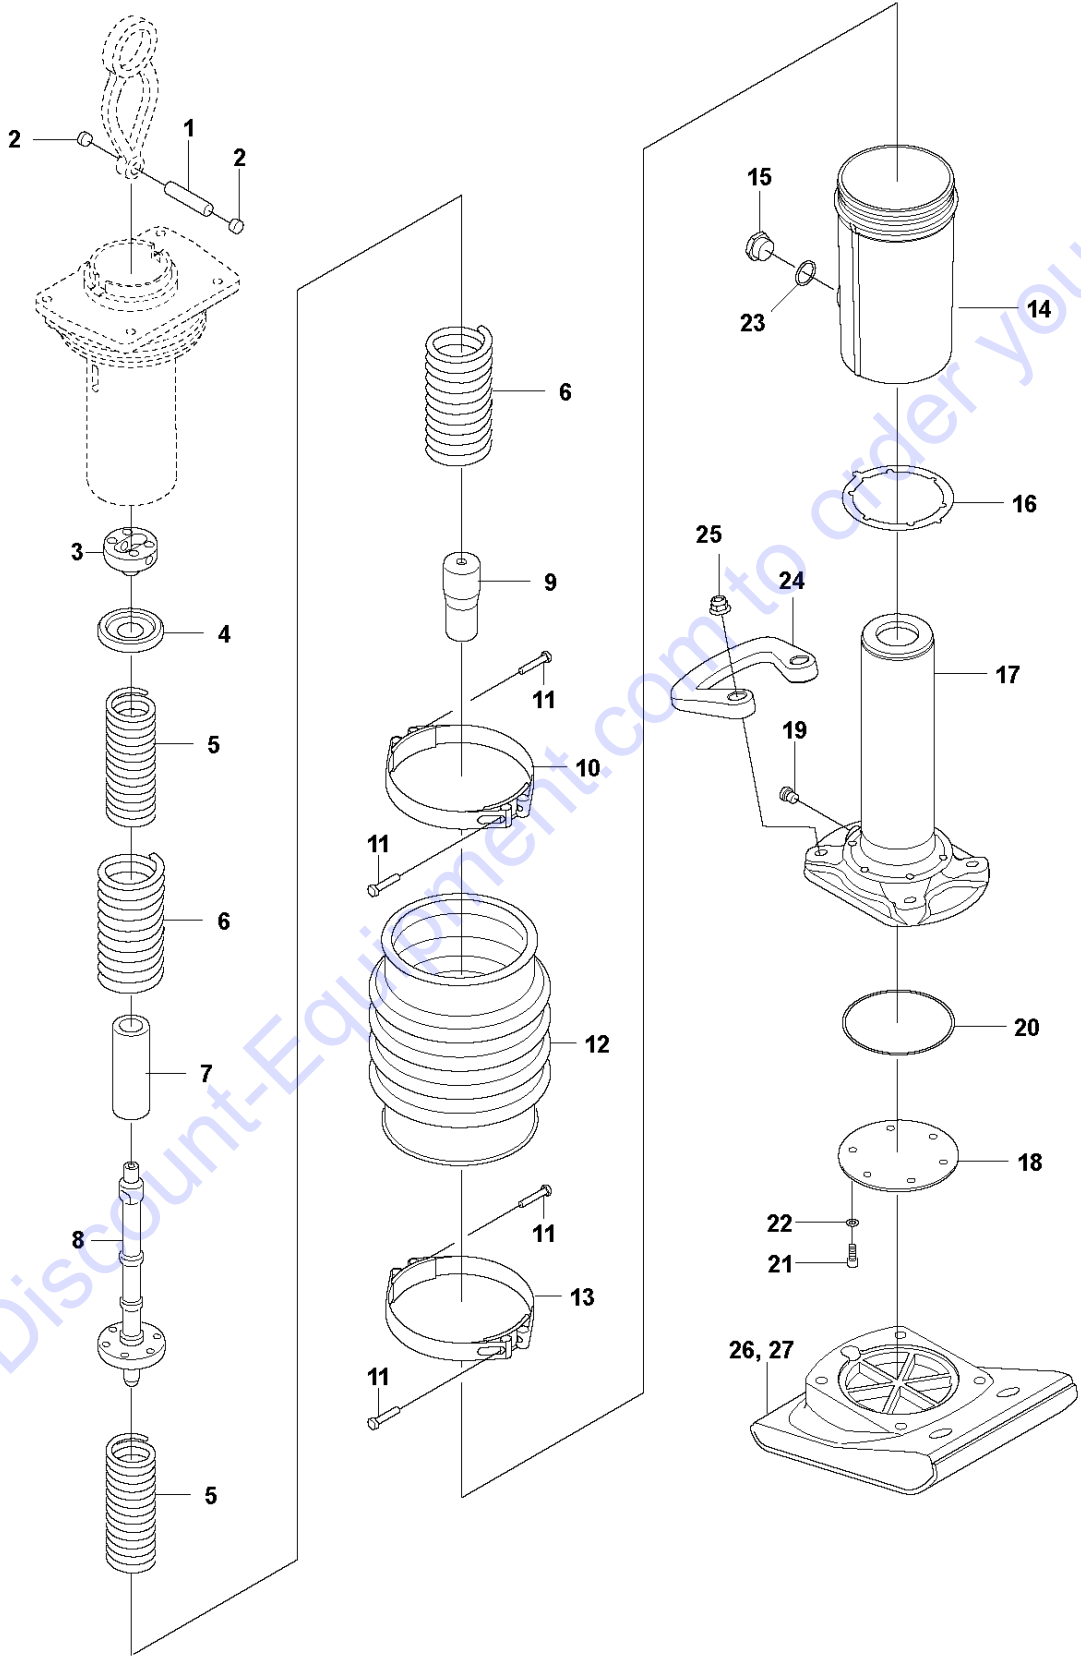

F LT 5005
SPRING UNIT

SPRING UNIT

LT 5005, From SN 202112000233, 967854603, 967854604, 2021-07

Ref	Part No	Description	Remark	QTY	KIT
1	594 44 41-01	BOLT		1	
2	595 05 22-01	PLUG		2	
3	594 46 14-01	PISTON		1	28
4	594 45 99-01	COVER		1	
5	594 46 13-01	SPRING		2	
6	594 46 12-01	SPRING		2	
7	594 46 18-01	STOP		1	
8	594 46 15-01	PISTON		1	28
9	594 46 17-01	STOP		1	
10	594 49 04-01	CLAMP		1	
11	594 54 63-01	SCREW		4	
12	594 65 19-01	BELLOWS		1	
13	594 49 03-01	CLAMP		1	
14	594 45 97-01	BRACKET		1	
15	594 51 85-01	LEVEL		1	
16	594 46 23-01	GASKET		1	
17	594 45 98-01	TUBE		1	
18	595 17 49-01	COVER		1	
19	594 53 75-01	PLUG		1	
20	595 04 70-01	O-RING		1	
21	595 97 44-01	SCREW	M8 x 50 mm 8.8 A2K	6	
22	594 12 77-01	SEALING WASHER		6	
23	594 51 84-01	WASHER		1	
24	595 05 23-01	HANDLE		1	
25	594 12 33-01	NUT	M12, 10.9	2	
26	594 76 00-01	FOOTPLATE		1	
27	594 19 35-01	FOOTPLATE		1	

Go to Discount-Equipment.com to order your parts