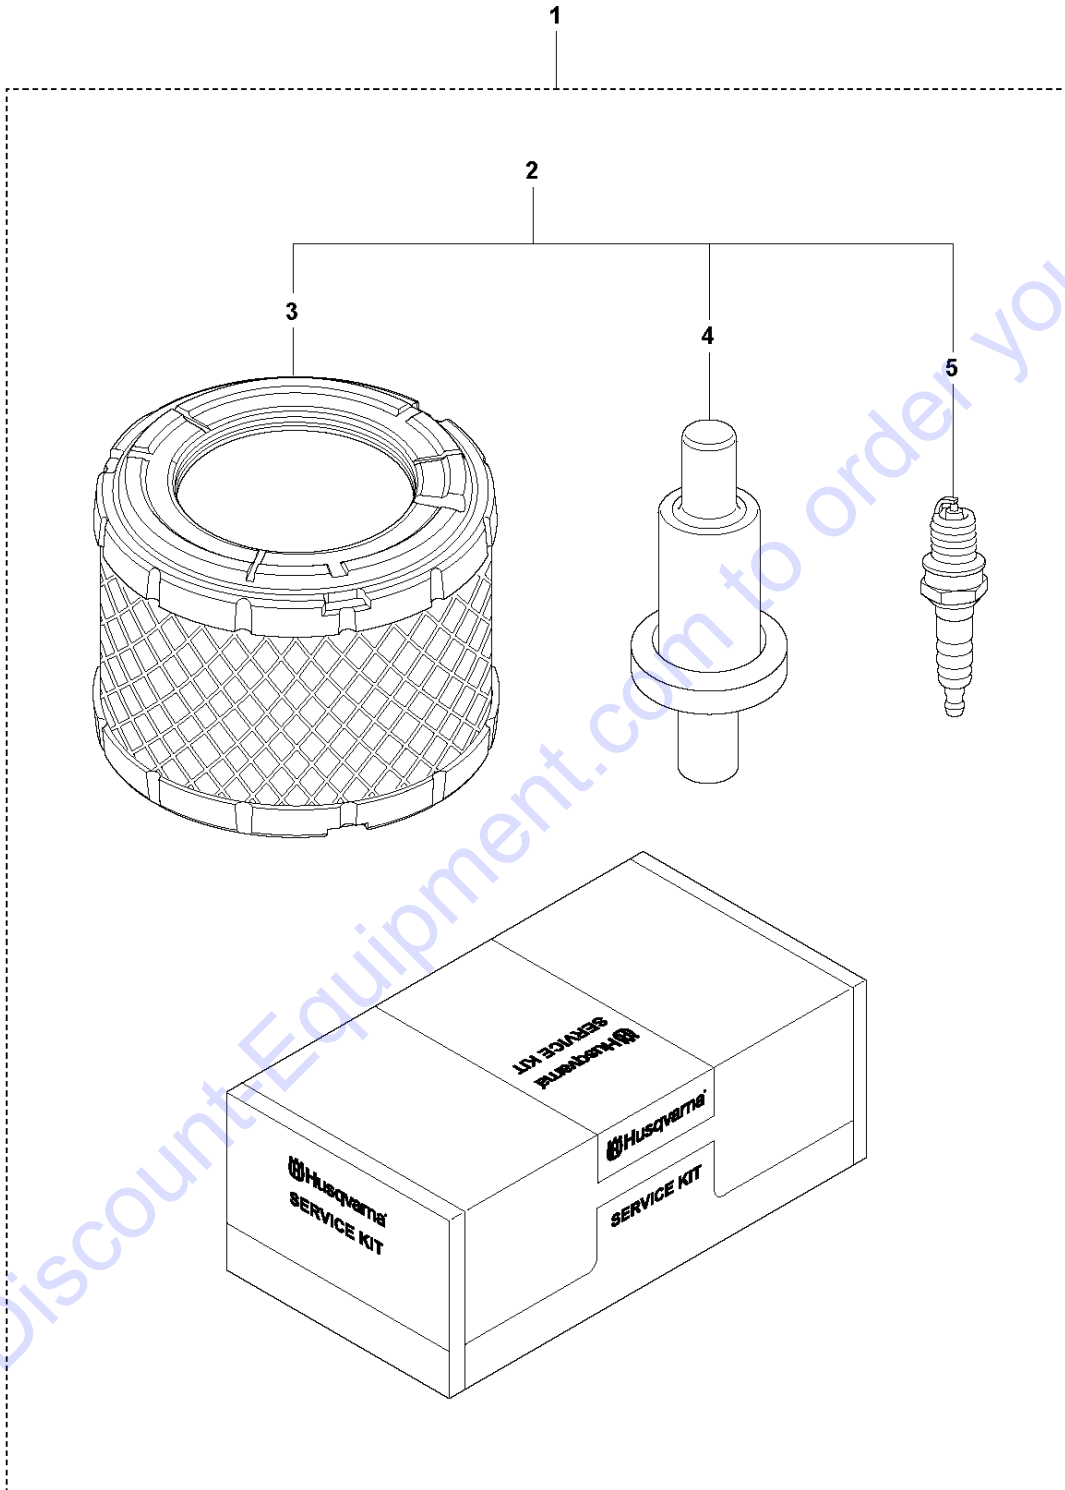

J LT 5005
START UP KIT

Go to Discount Equipment.com to order your parts

START UP KIT

LT 5005, From SN 202112000233, 967854603, 967854604, 2021-07

Ref	Part No	Description	Remark	QTY KIT	
1	594 21 65-01	SERVICE KIT		1	
2	594 21 45-02	SERVICE KIT		1	1
3	594 16 87-01	AIR FILTER		1	1,2
4	594 18 04-01	FUEL FILTER		1	1,2
5	594 58 51-01	SPARK PLUG		1	1,2

Go to Discount-Equipment.com to order your parts