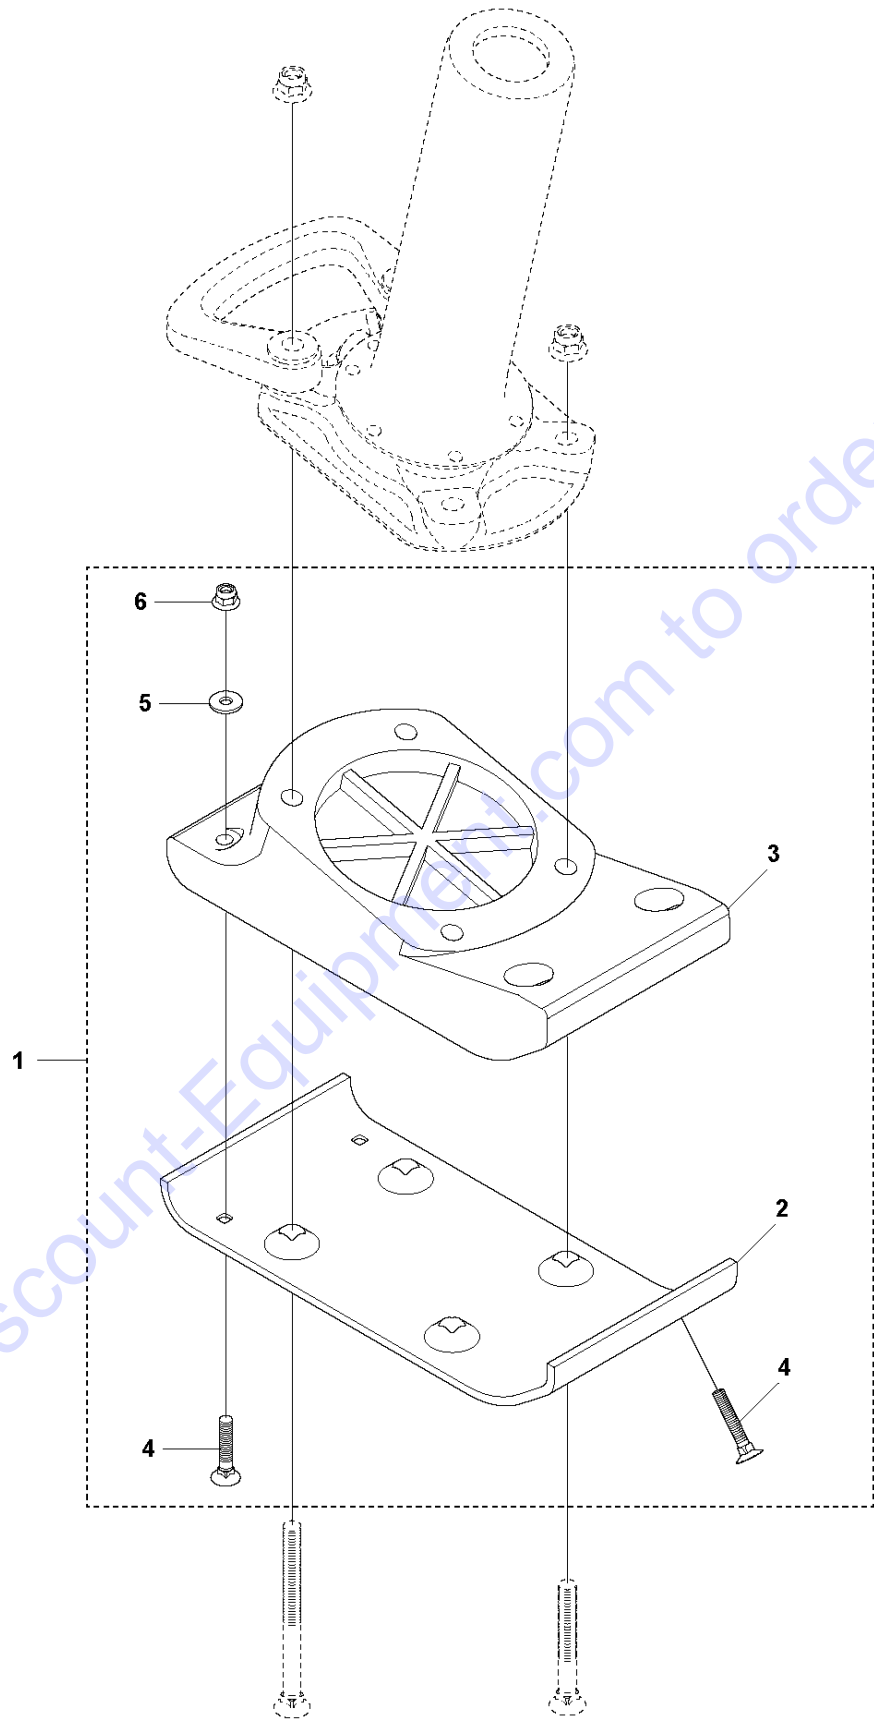

G LT 5005
FOOT 150 MM

Go to Discount-Equipment.com to order your parts

Ref	Part No	Description	Remark	QTY KIT	
1	594 76 00-01	FOOTPLATE	Ramming Foot Mount 6 inch	1	
2	594 16 85-01	PLATE	150mm (6 inch)	1	1
3	594 46 19-01	FOOTPLATE	Plastic part	1	1
4	594 12 21-01	BOLT	M8 x 50 mm NYLOK BLUE PATCH(Known as TUF-LOK in Europe)	4	1
5	594 12 34-01	WASHER	8.4 X2 2 X 3 MM	4	1
6	594 12 30-01	LOCK NUT	M8x1,25	4	1

Go to Discount-Equipment.com to order your parts