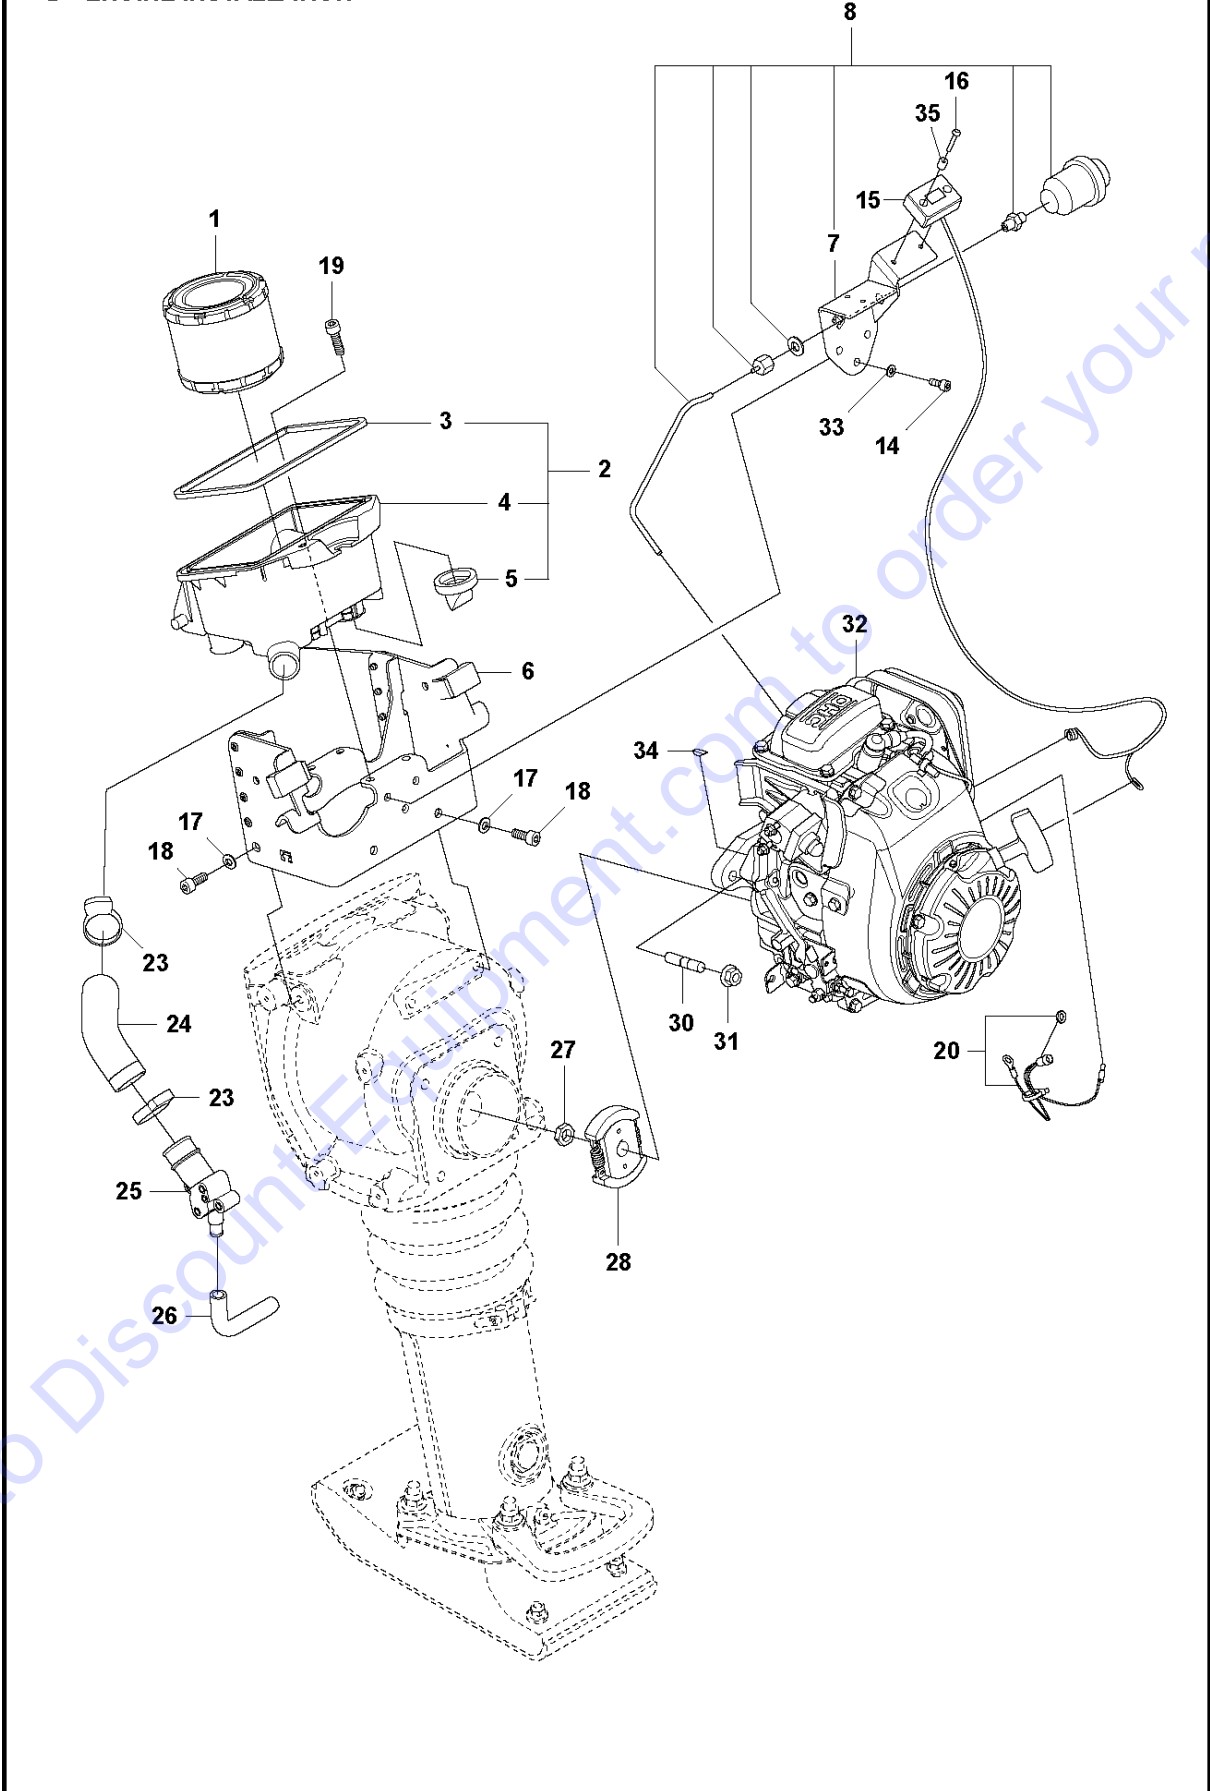

Go to Discount-Equipment.com to order your parts

THROTTLE CONTROL & FUEL SYSTEM
967854604, 2021-07

LT 5005, From SN 202112000233, 967854603,

Ref	Part No	Description	Remark	QTY	KIT
1	529 75 57-01	FUEL TANK KIT		1	
2	590 32 46-03	TANK CAP ASSY		1	1
4	594 19 37-01	FUEL HOSE		1	
5	594 18 96-01	FUEL HOSE		1	
6	594 75 93-01	FUEL HOSE		1	
7	594 18 95-01	FUEL HOSE		1	
8	594 75 89-01	FUEL HOSE		1	
9	594 19 29-01	FUEL FILTER		1	
10	594 18 94-01	THROTTLE CONTROL		1	
11	594 52 33-01	SCREW	M6 x 16	1	
12	594 12 57-01	PIPE CLAMP		1	
14	595 34 97-01	SOCKET		2	
15	595 03 65-01	PLANE WASHER		4	
16	595 03 60-01	LOCK NUT		4	
17	594 12 58-01	HOSE CLAMP		6	
18	594 11 96-01	SCREW	M6 x 20 mm	4	
19	594 12 60-01	CABLE		3	

Go to Discount-Equipment.com to order your parts

C LT 5005
ENGINE INSTALLATION

ENGINE INSTALLATION

LT 5005, From SN 202112000233, 967854603, 967854604, 2021-07

Ref	Part No	Description	Remark	QTY KIT
1	594 16 87-01	AIR FILTER		1
2	594 16 80-01	HOUSING		1
3	594 17 90-01	GASKET		1
4	595 36 76-02	CASE		1
5	594 16 91-01	VALVE		2
6	594 75 98-01	BRACKET		1
7	595 36 37-02	HOLDER		1
8	594 17 83-01	INDICATOR		1
14	595 11 11-01	SCREW	M5x16 BLACK	3
15	594 16 92-01	HOUR METER		1
16	598 04 61-01	SCREW		2
17	595 04 39-01	WASHER		4
18	595 34 83-01	SCREW		4
19	595 34 81-01	SOCKET		4
20	594 17 71-01	ENGINE		1
23	594 12 59-01	HOSE CLAMP		2
24	594 16 83-01	HOSE		1
25	594 16 81-01	HOSE CONNECTOR		1
26	594 43 76-01	HOSE		1
27	594 12 27-01	NUT	M12 x 1.25 mm A3K	1
28	594 16 17-01	CENTRIFUGAL CLUTCH		1
30	594 59 22-01	STUD	M10 x 47 mm	4
31	595 03 55-01	NUT	M10 x 1.25 mm	4
32	594 17 70-01	ENGINE	Honda GXR120RT KRD6	1
33	595 03 65-01	PLANE WASHER		3
34	594 46 00-01	KEY		1
35	529 37 14-01	TUBE		2