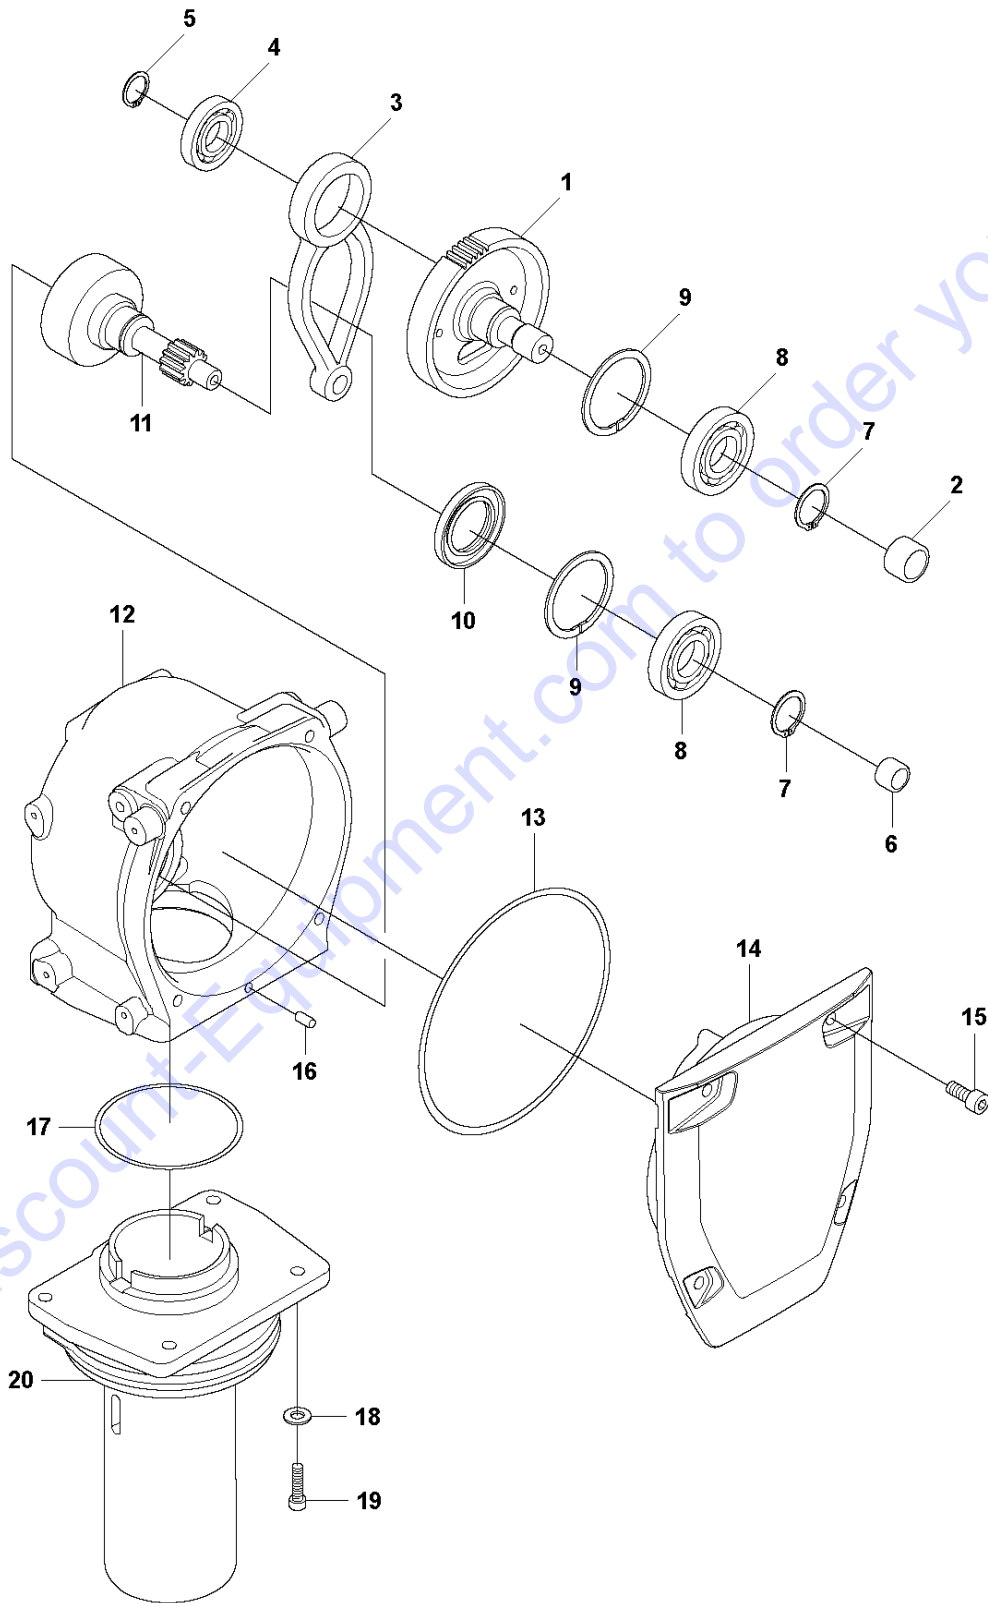

E LT 5005
TRANSMISSION

Go to Discount-Equipment.com to order your parts

TRANSMISSION

LT 5005, From SN 202112000233, 967854603, 967854604, 2021-07

Ref	Part No	Description	Remark	QTY KIT
1	594 44 21-01	GEAR WHEEL		1
2	594 53 74-01	ROLLER BEARING		1
3	594 44 22-01	CONNECTING ROD		1
4	594 25 85-01	BALL BEARING		1
5	594 12 47-01	RETAINER RING		1
6	594 53 73-01	ROLLER BEARING		1
7	595 11 40-01	SNAP RING		2
8	594 53 17-01	BALL BEARING		2
9	595 04 62-01	SNAP RING		2
10	594 53 76-01	SEALING		1
11	594 44 40-01	SHAFT		1
12	594 16 69-01	CRANKCASE		1
13	595 35 52-01	O-RING		1
14	595 36 29-01	COVER		1
15	595 17 98-01	SCREW		4
16	594 50 17-01	PIN		1
17	595 11 77-01	O-RING		1
18	594 74 74-01	WASHER		4
19	595 34 87-01	SCREW	M6 (no, M10x35)	4
20	594 48 85-01	TUBE		1

Go to Discount-Equipment.com to order your parts