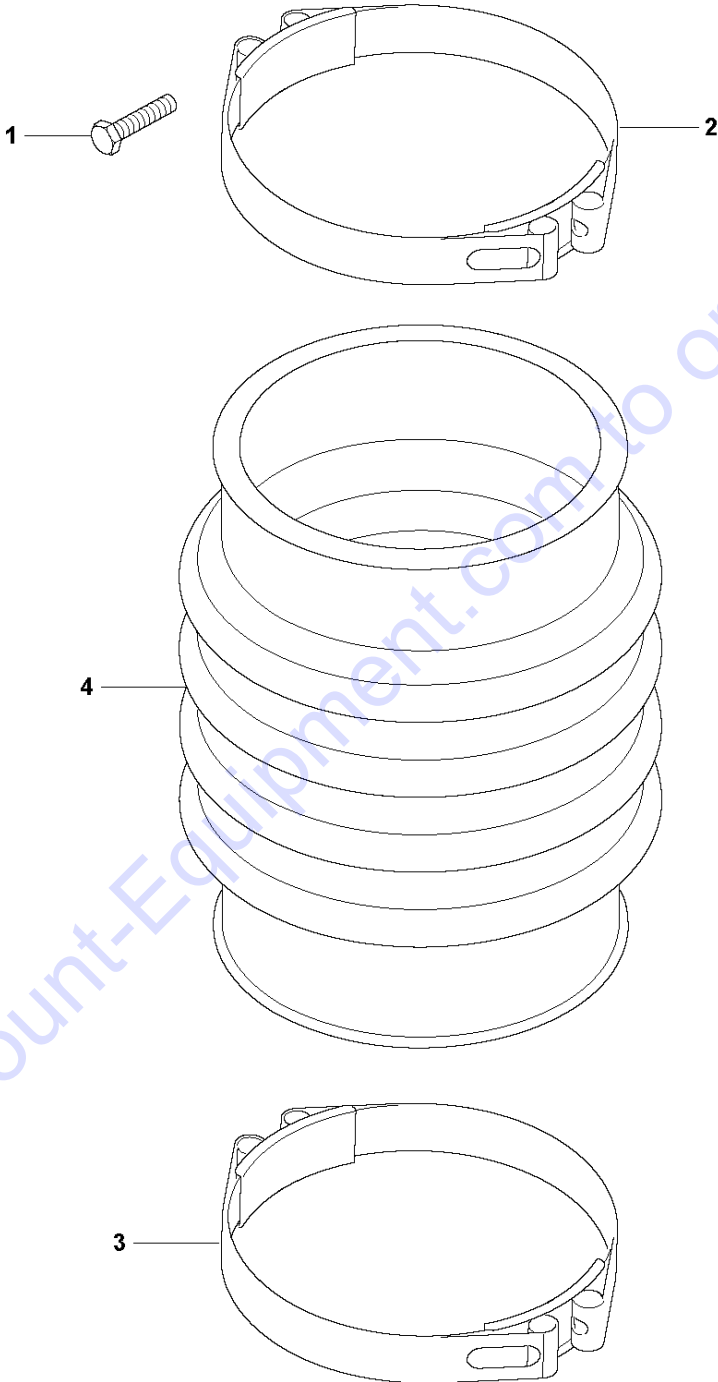

S LT 5005
REPAIR KIT BELLOWS

REPAIR KIT BELLOWS

LT 5005, From SN 202112000233, 967854603, 967854604, 2021-07

Ref	Part No	Description	Remark	QTY KIT
1	594 12 03-01	SCREW		2
2	594 49 03-01	CLAMP		1
3	594 49 04-01	CLAMP		1
4	594 65 19-01	BELLOWS		1
5	595 38 38-01	REPAIR KIT		1 1, 2, 3, 4

Go to Discount-Equipment.com to order your parts