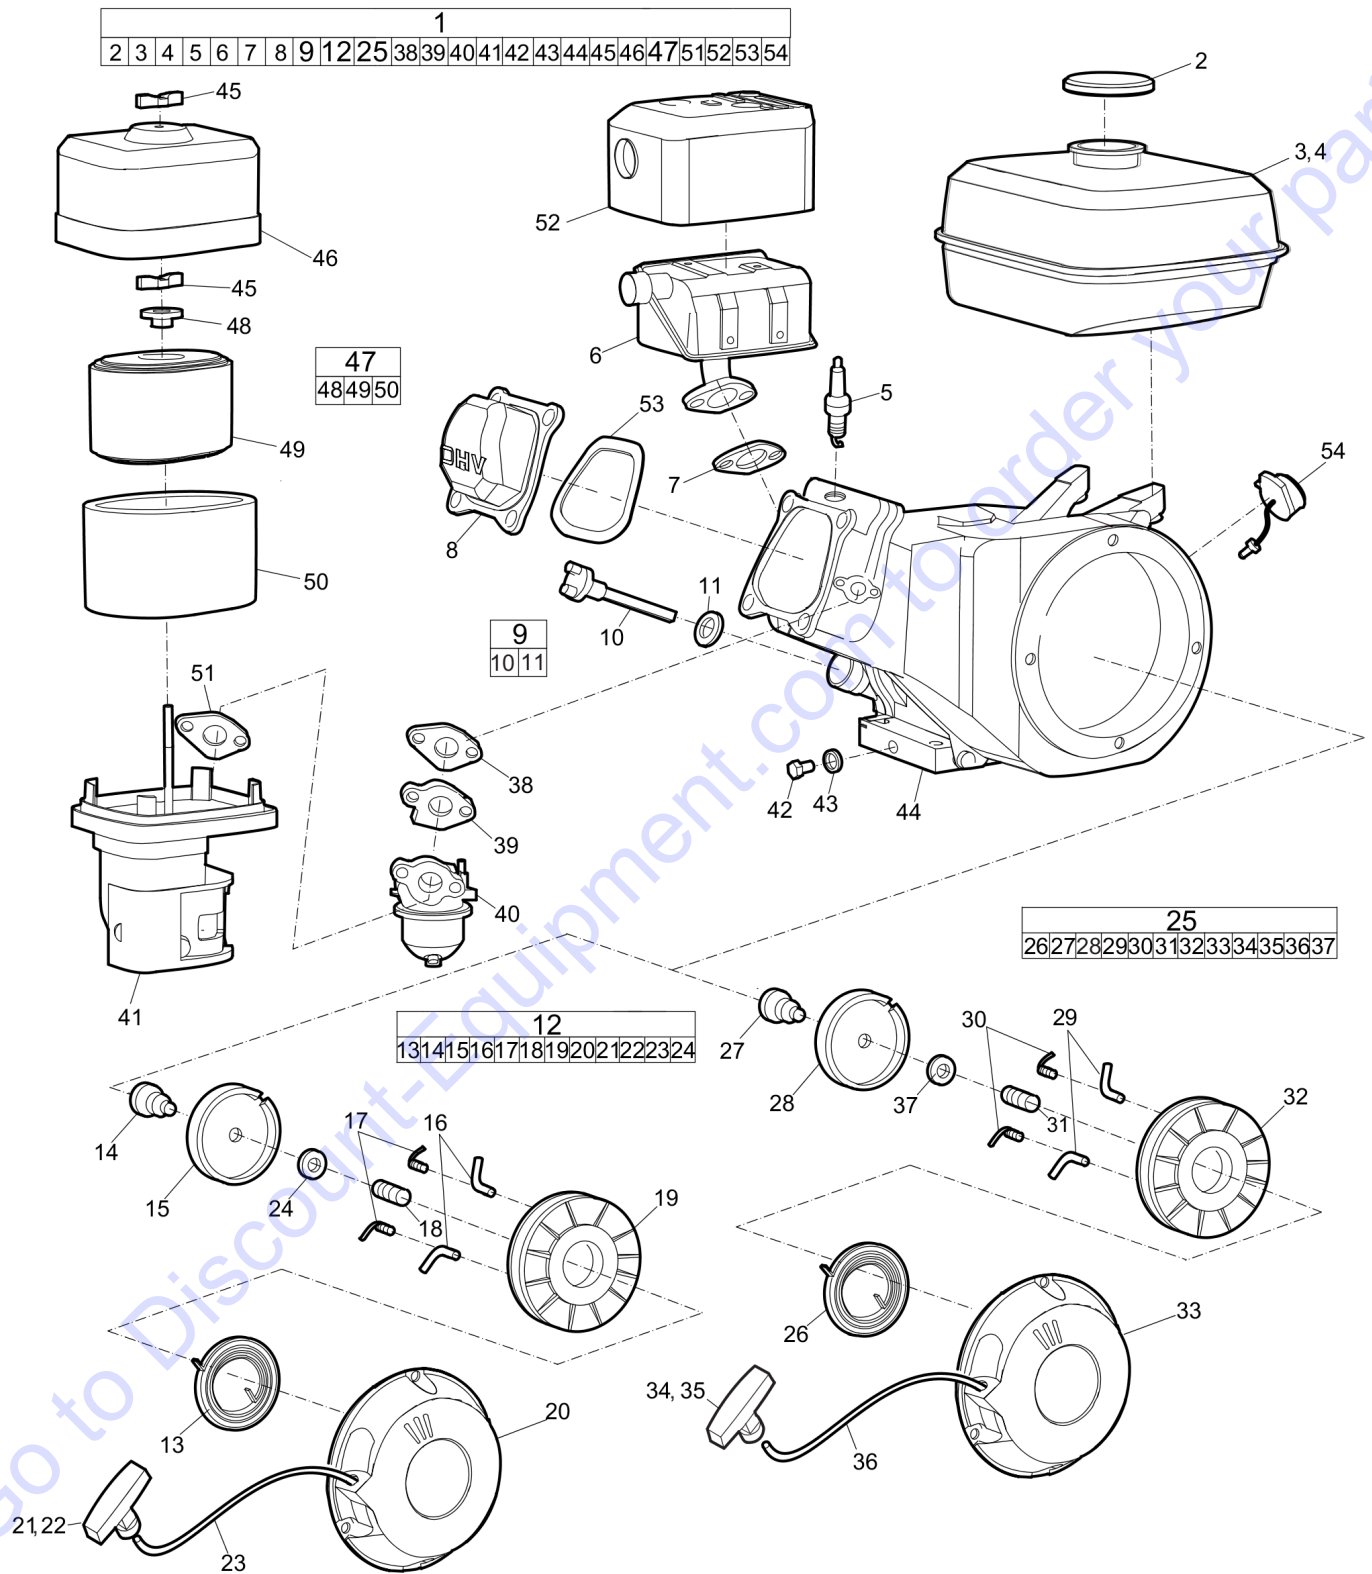

Engine Engine, Honda GX 200 UT SM-12 OH

Refer to Parts Online for the most up to date information. The printed information might be outdated.

Fri Jun 10 05:13:33 MDT 2016

Item	Part No.	Name	Qty	L
1	4700387979	Engine, complete Honda GX200 SM-12SD	1	
2	4700950168	Fuel cap	1	
3	3382100173	Fuel tank	1	A
4	3382100106	Fuel tank	1	B
5	3382100054	Spark plug	1	
6	4700239889	Muffler	1	
7	4700239063	Gasket, muffler	1	
8	4700937917	Valve cover	1	
9	3382100165	Oil dipstick, complete	1	
10	-	Dipstick	1	C
11	4700238303	Gasket	1	
12	4700940538	Recoil starter, complete	1	D
13	4700239375	Spring	1	
14	3382100177	Adjustment screw	1	
15	3382100191	Guide	1	
16	3382100169	Ratchet	2	
17	3382100192	Spring	2	
18	3382100193	Spring	1	
19	3382100171	Reel	1	
20	2020202020	Cover	1	
21	3382100194	Handle	1	E
22	4700239391	Handle	1	F
23	4700239374	Starter rope	1	
24	3382100170	Friction washer	1	
25	3382100190	Recoil starter, complete	1	G
26	4700239375	Spring	1	
27	3382100177	Adjustment screw	1	
28	3382100191	Guide	1	
29	3382100169	Ratchet	2	
30	3382100192	Spring	2	
31	3382100193	Spring	1	
32	3382100171	Reel	1	
33	-	Cover	1	
34	4700239391	Handle	1	H
35	3382100194	Handle	1	I
36	4700239374	Starter rope	1	
37	3382100170	Friction washer	1	

Refer to Parts Online for the most up to date information. The printed information might be outdated.

Fri Jun 10 05:13:33 MDT 2016