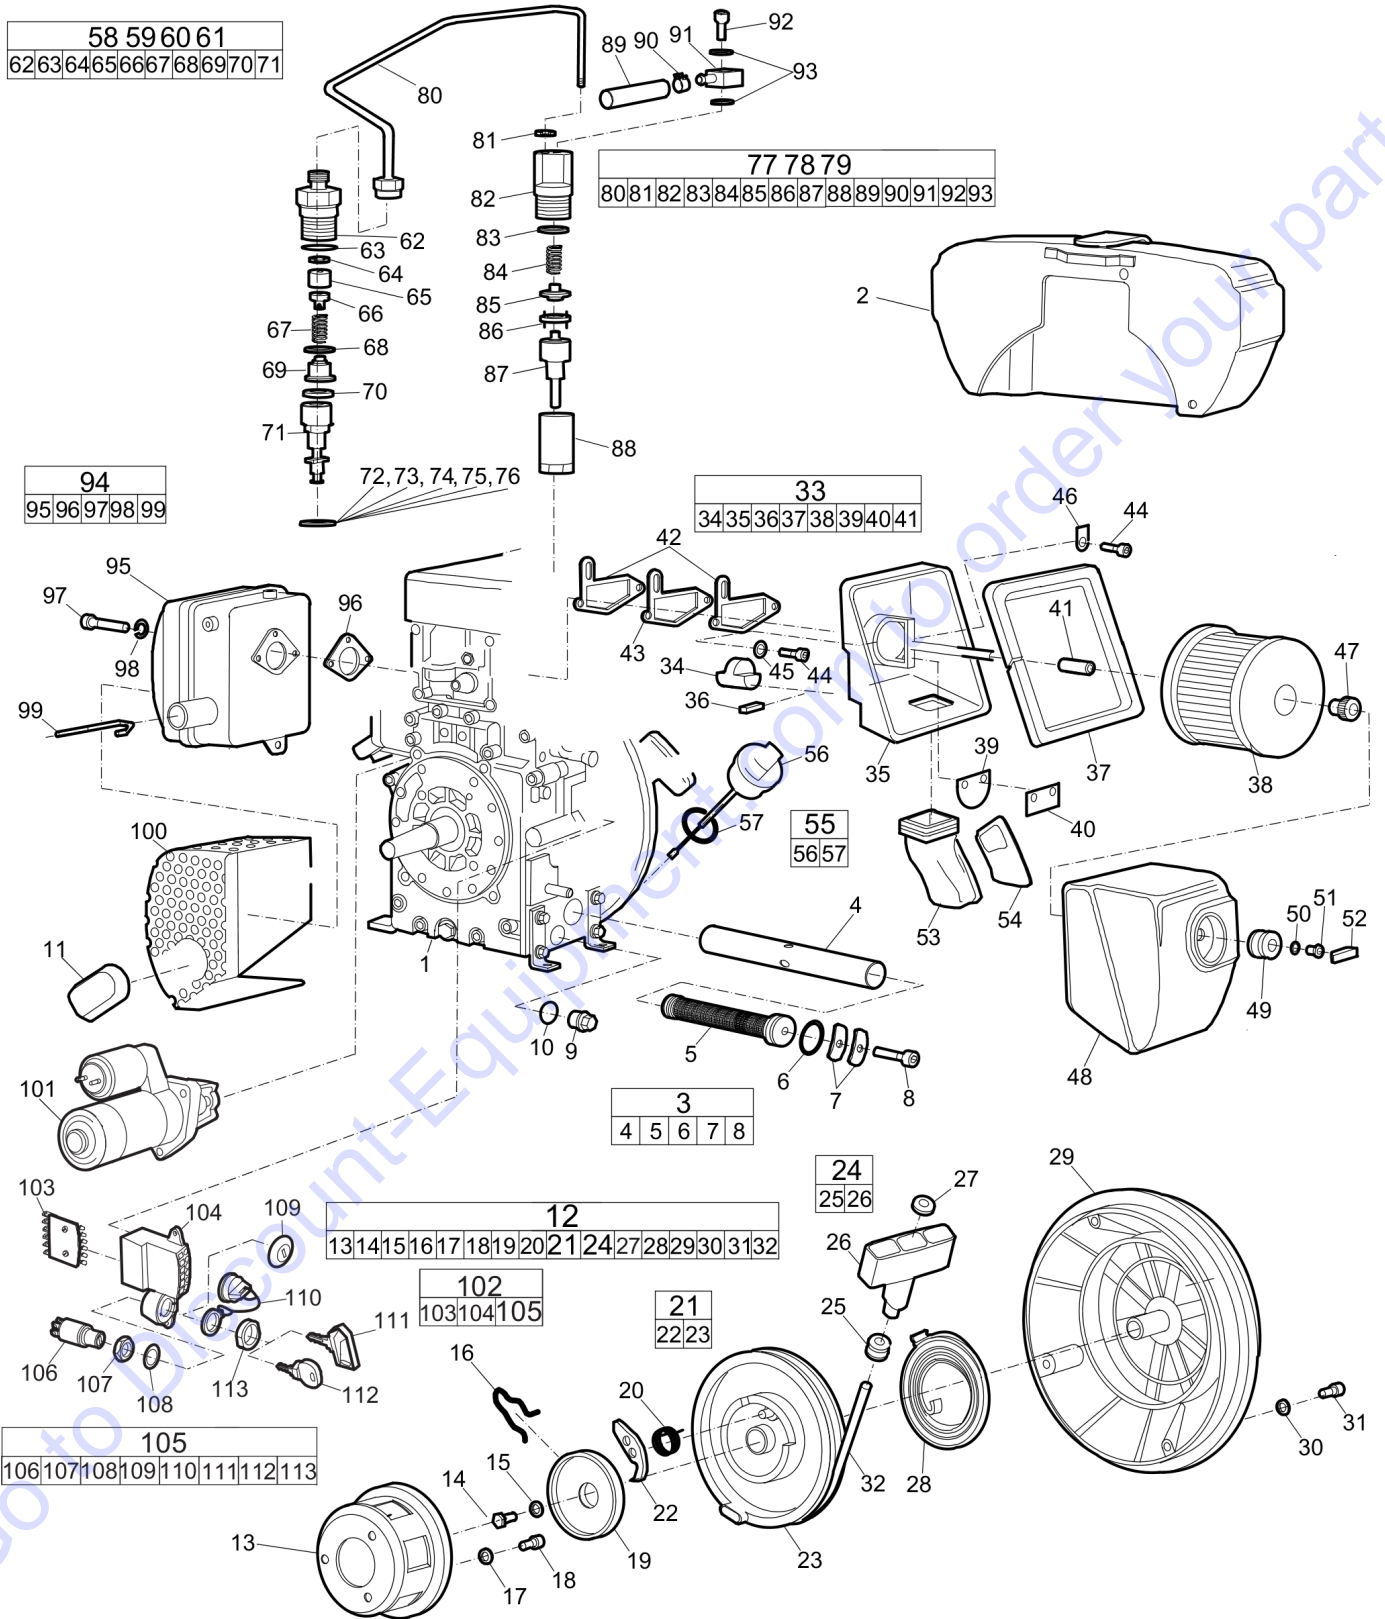

Engine Engine, Hatz 1B20 electric start

Refer to Parts Online for the most up to date information. The printed information might be outdated.

Fri Jun 10 05:13:39 MDT 2016

Item	Part No.	Name	Qty	L
1	4700391057	Engine, cpl Hatz 1B20, electrical started	1	A
2	-	Fuel tank	1	B
3	4700937001	Oil strainer, cpl	1	
4	--	Tube	1	
5	--	Oil strainer	1	
6	3382100143	O-ring	1	
7	3382100144	Washer	2	
8	--	Screw, M6 x 10 mm	1	
9	4700937002	Plug	1	
10	4700748479	Washer	1	
11	4700937004	Exhaust pipe	1	
12	4700936982	Recoil starter, cpl	1	
13	4700936999	Starter pulley	1	
14	--	Screw, M6 x 18 mm	1	
15	--	Washer, M6	1	
16	4700936991	Spring	1	
17	--	Spring washer	1	C
18	--	Screw, M6 x 10 mm	1	
19	4700936992	Friction plate	1	
20	4700936996	O-ring	1	
21	4700936990	Reel	1	
22	4700936995	Ratchet	1	
23	---	Start pulley	1	
24	4700936983	Handle, complete	1	
25	3382100145	Sleeve	1	
26	---	Handle	1	
27	3382100146	Washer, 5.3 mm, 0.21 in.	1	
28	4700936985	Spiral spring	1	
29	4700936986	Housing	1	
30	---	Washer, M6	4	
31	--	Screw, M6	4	
32	4700936989	Rope	1	
33	3382100150	Air filter housing, complete	1	
34	4700937024	Vent nipple	1	
35	--	Housing	1	
36	3382100147	Sealing strip	1	
37	4700940829	Sealing strip	1	

Refer to Parts Online for the most up to date information. The printed information might be outdated.

Fri Jun 10 05:13:39 MDT 2016