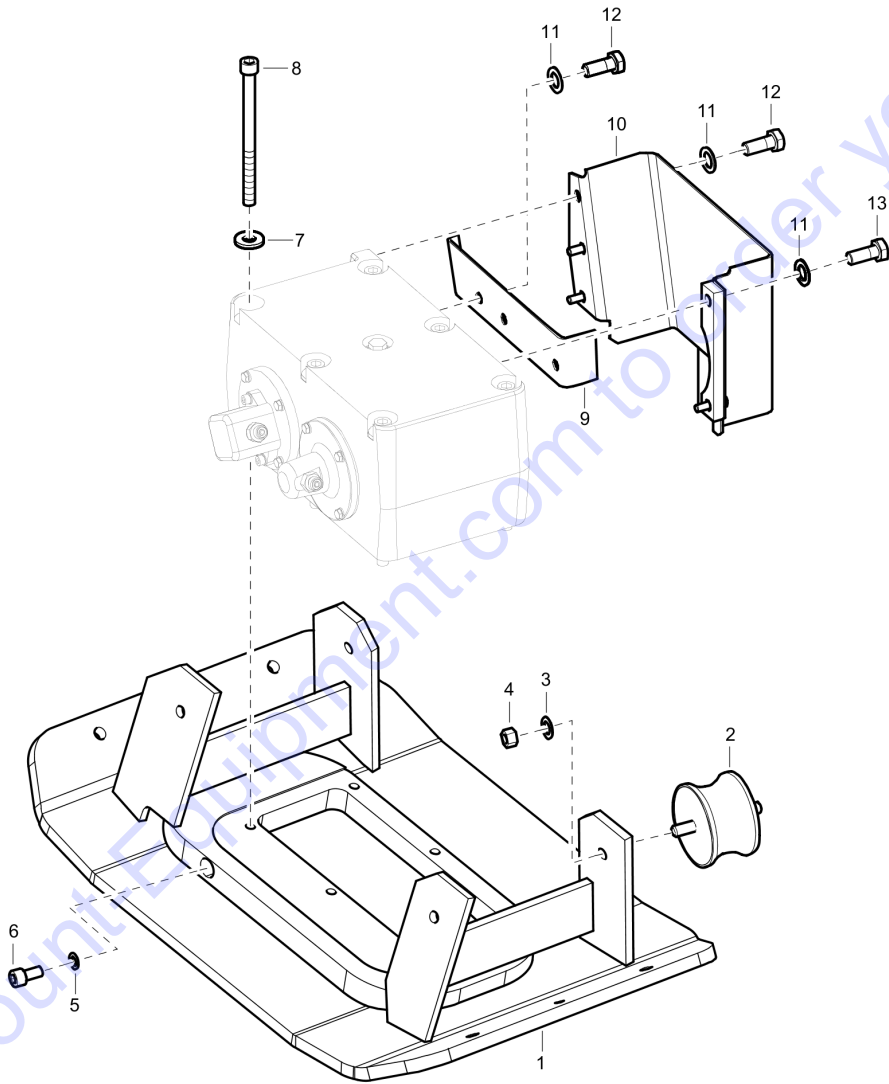

Item	Part No.	Name	Qty	L
1	0300013079	Washer, 13 x 24 x 2 mm, 0.51 x 0.98 x 0.08 in. 300 HV	4	
2	0291112822	Locknut	2	
3	0147300029	Flange screw M12 x 40 mm 8.8 A3K	4	
4	3382014218	Protective frame	1	
5	3382010453	Lifting lug	1	
6	4700387260	Clip	2	
7	4700387705	Stop	2	
8	0147140703	Hexagon bolt	2	
9	0384300059	Washer, 28 x 14.2 x 1 mm, 1.10 x 0.57 x 0.04 in.	4	
10	4700387261	Bracket	1	
11	4700387259	Clip	1	
12	0301232100	Flat washer	2	
13	0215001102	Screw, M6 x 20 mm 8.8 A2K	2	
14	0215001102	Screw, M6 x 20 mm 8.8 A2K	4	
16	3382014279	Hood	1	
17	0215001107	Screw	4	
18	0291112816	Nut lock	6	

Mechanical Engine plate

Refer to Parts Online for the most up to date information. The printed information might be outdated.

Fri Jun 10 05:13:16 MDT 2016

Item	Part No.	Name	Qty	L
1	3382014241	Engine plate	1	
2	0291112822	Locknut	2	
3	0301235800	Flat washer	10	
4	3382010059	Strap	1	
5	0303115900	Plain washer ISO 7089	4	
6	0147140003	Hex head screw M12 x 25	2	
7	0147140303	Screw	2	
8	3382010021	Strap	1	

Mechanical Ground plate and eccentric element installation

Refer to Parts Online for the most up to date information. The printed information might be outdated.

Fri Jun 10 05:13:17 MDT 2016

Item	Part No.	Name	Qty	L
1	3382014148	Ground plate	1	
1	3382014806	Ground plate	1	
2	4700280750	Shock absorber	4	
3	0301235800	Flat washer	8	
4	0266211200	Hexagon nut M12	4	
5	4700747541	Washer	1	
6	0211136003	Hex socket screw	1	
7	0300027411	Washer	6	
8	0211110498	Screw, M12 x 160 mm 12.9GEOMET®	6	
9	4700280858	V-belt protection, inner	1	A
10	4700280871	V-belt cover	1	
11	0301233500	Plain washer(A) 8.4 x 16 x 1.6	8	
12	0147132303	Screw	6	
13	0147132603	Hex. head screw	2	