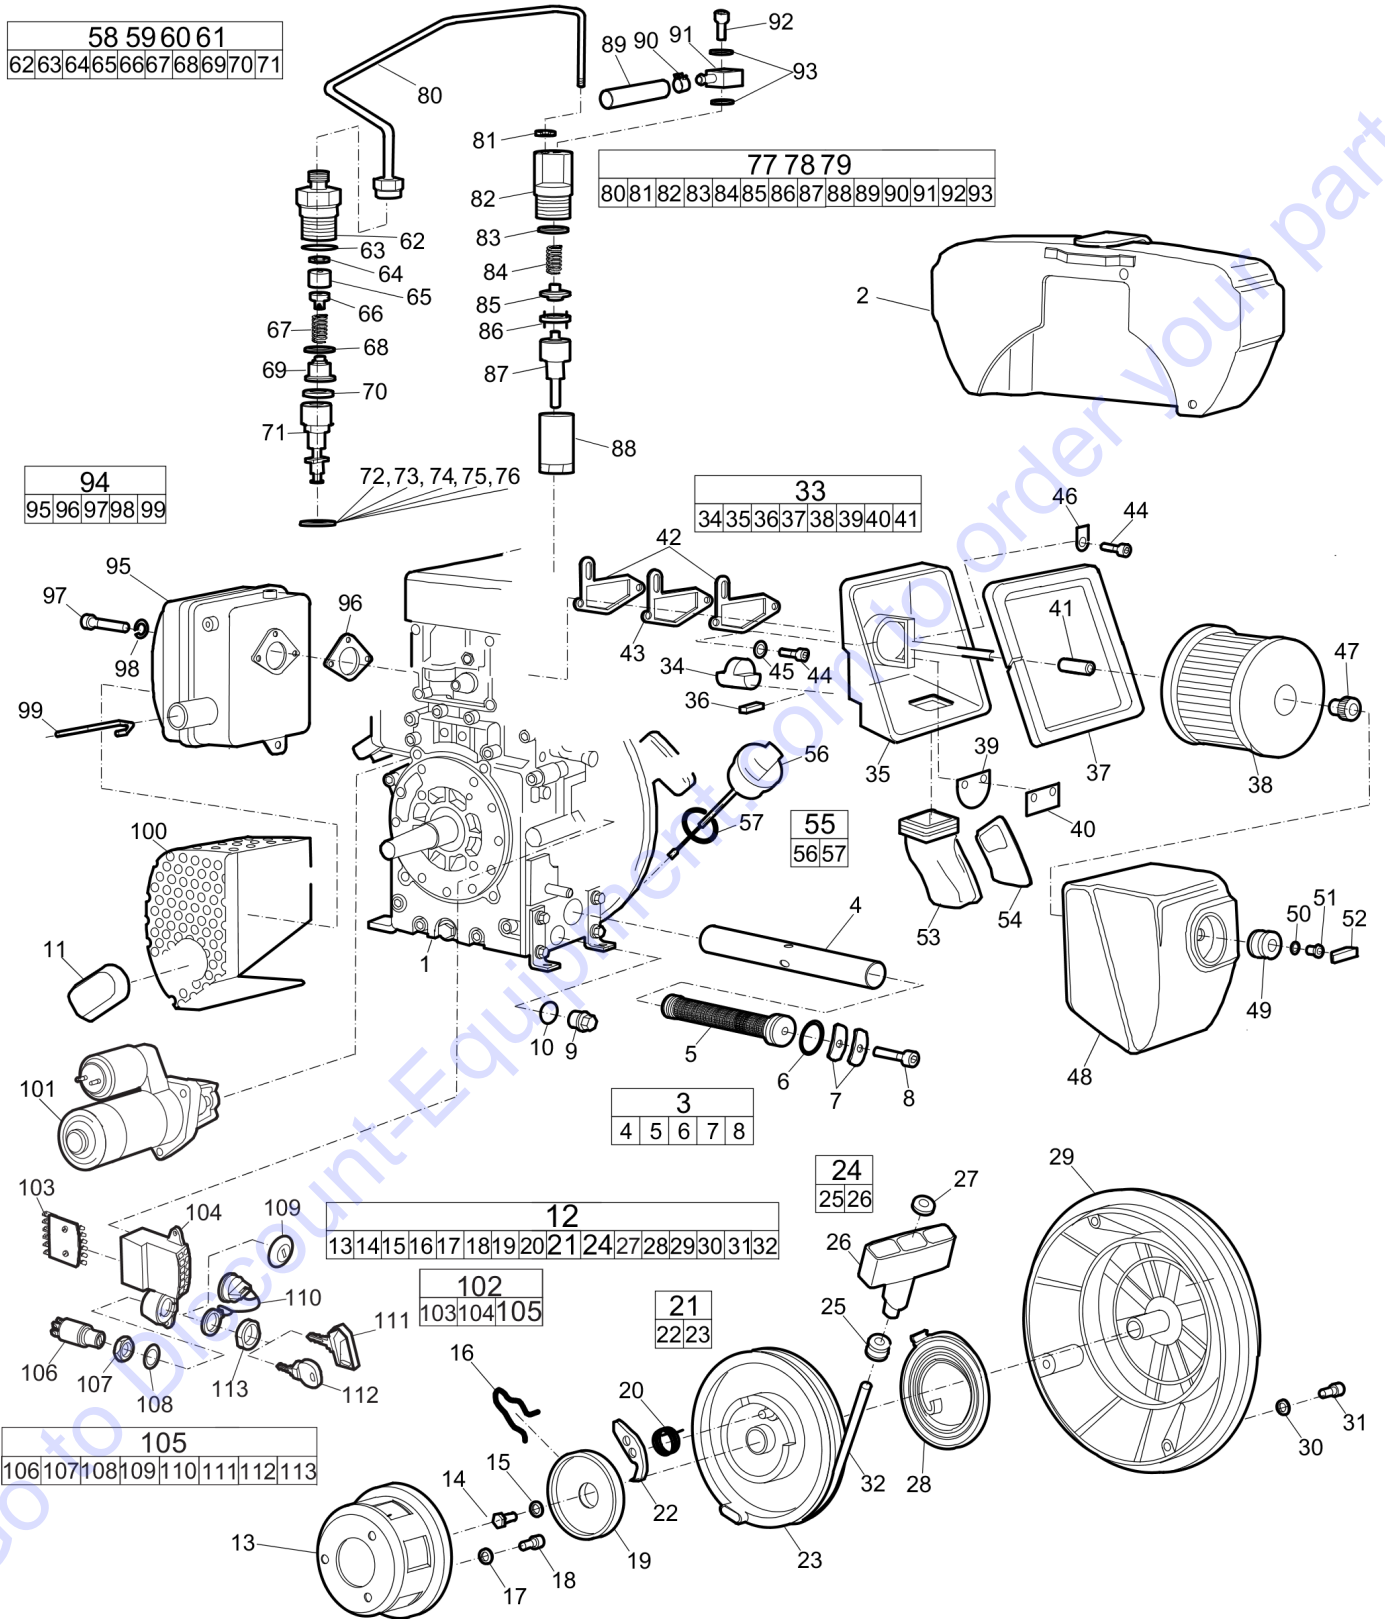

Engine Engine, Hatz 1B20 electric start, EPA version

Refer to Parts Online for the most up to date information. The printed information might be outdated.

Fri Jun 10 05:13:43 MDT 2016

Item	Part No.	Name	Qty	L
1	3382012245	Engine	2	A, D
2	-	Fuel tank	1	B
3	4700937001	Oil strainer, cpl	1	
4	-	Tube	1	
5	-	Oil strainer	1	
6	3382100143	O-ring	1	
7	3382100144	Washer	2	
8	-	Screw, M6 x 10 mm	1	
9	4700937002	Plug	1	
10	4700748479	Washer	1	
11	4700937004	Exhaust pipe	1	
12	4700936982	Recoil starter, cpl	1	
13	4700936999	Starter pulley	1	
14	-	Screw, M6 x 18 mm	1	
15	-	Washer, M6	1	
16	4700936991	Spring	1	
17	-	Spring washer, M6	1	
18	-	Screw, M6 x 10 mm	1	
19	4700936992	Friction plate	1	
20	4700936996	O-ring	1	
21	4700936990	Reel	1	
22	4700936995	Ratchet	1	
23	-	Start pulley	1	
24	4700936983	Handle, complete	1	
25	3382100145	Sleeve	1	
26	-	Handle	1	
27	3382100146	Washer, 5.3 mm, 0.21 in.	1	
28	4700936985	Spiral spring	1	
29	4700936986	Housing	1	
30	-	Washer, M6	4	
31	-	Screw, M6	4	
32	4700936989	Rope	1	
33	3382100150	Air filter housing, complete	1	
34	4700937024	Vent nipple	1	
35	-	Housing	1	
36	3382100147	Sealing strip	1	
37	4700940829	Sealing strip	1	

Refer to Parts Online for the most up to date information. The printed information might be outdated.

Fri Jun 10 05:13:43 MDT 2016