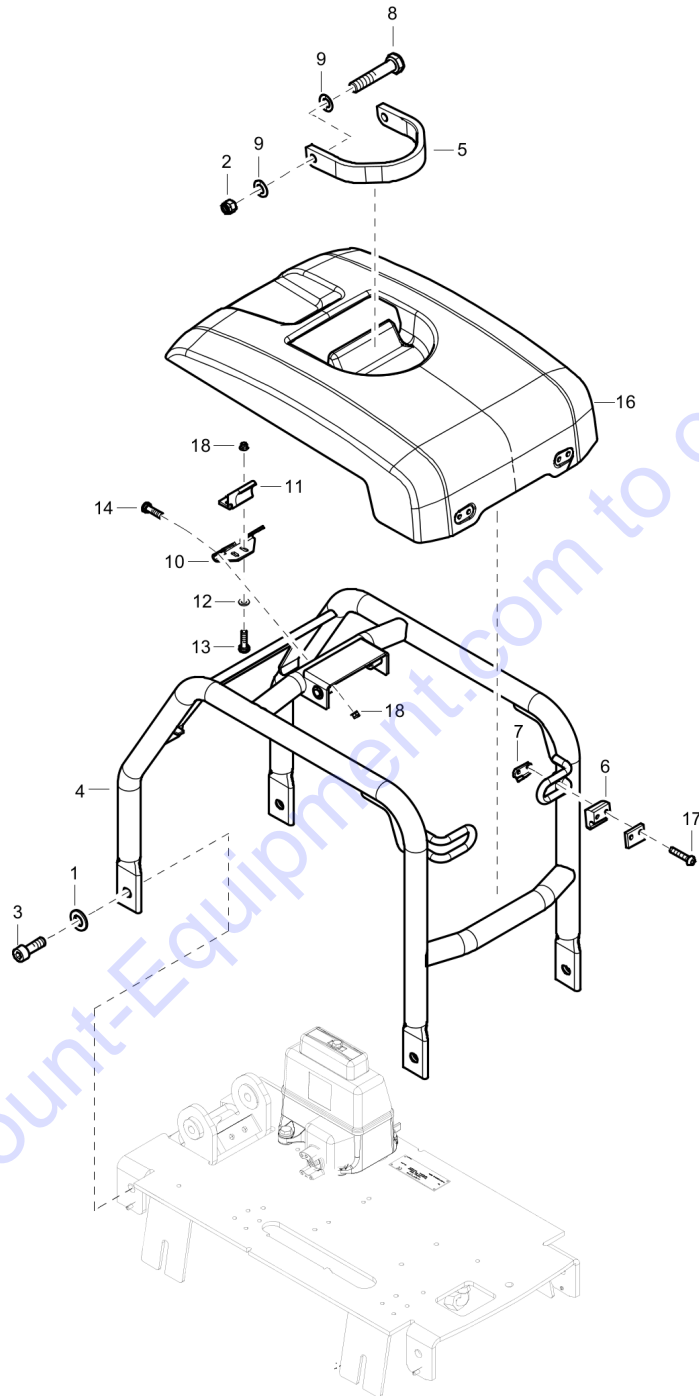

Mechanical Frame and hoods

Refer to Parts Online for the most up to date information. The printed information might be outdated.

Fri Jun 10 05:13:15 MDT 2016

Item	Part No.	Name	Qty	L
1	0300013079	Washer, 13 x 24 x 2 mm, 0.51 x 0.98 x 0.08 in. 300 HV	4	
2	0291112822	Locknut	2	
3	0147300029	Flange screw M12 x 40 mm 8.8 A3K	4	
4	3382014218	Protective frame	1	
5	3382010453	Lifting lug	1	
6	4700387260	Clip	2	
7	4700387705	Stop	2	
8	0147140703	Hexagon bolt	2	
9	0384300059	Washer, 28 x 14.2 x 1 mm, 1.10 x 0.57 x 0.04 in.	4	
10	4700387261	Bracket	1	
11	4700387259	Clip	1	
12	0301232100	Flat washer	2	
13	0215001102	Screw, M6 x 20 mm 8.8 A2K	2	
14	0215001102	Screw, M6 x 20 mm 8.8 A2K	4	
16	3382014279	Hood	1	
17	0215001107	Screw	4	
18	0291112816	Nut lock	6