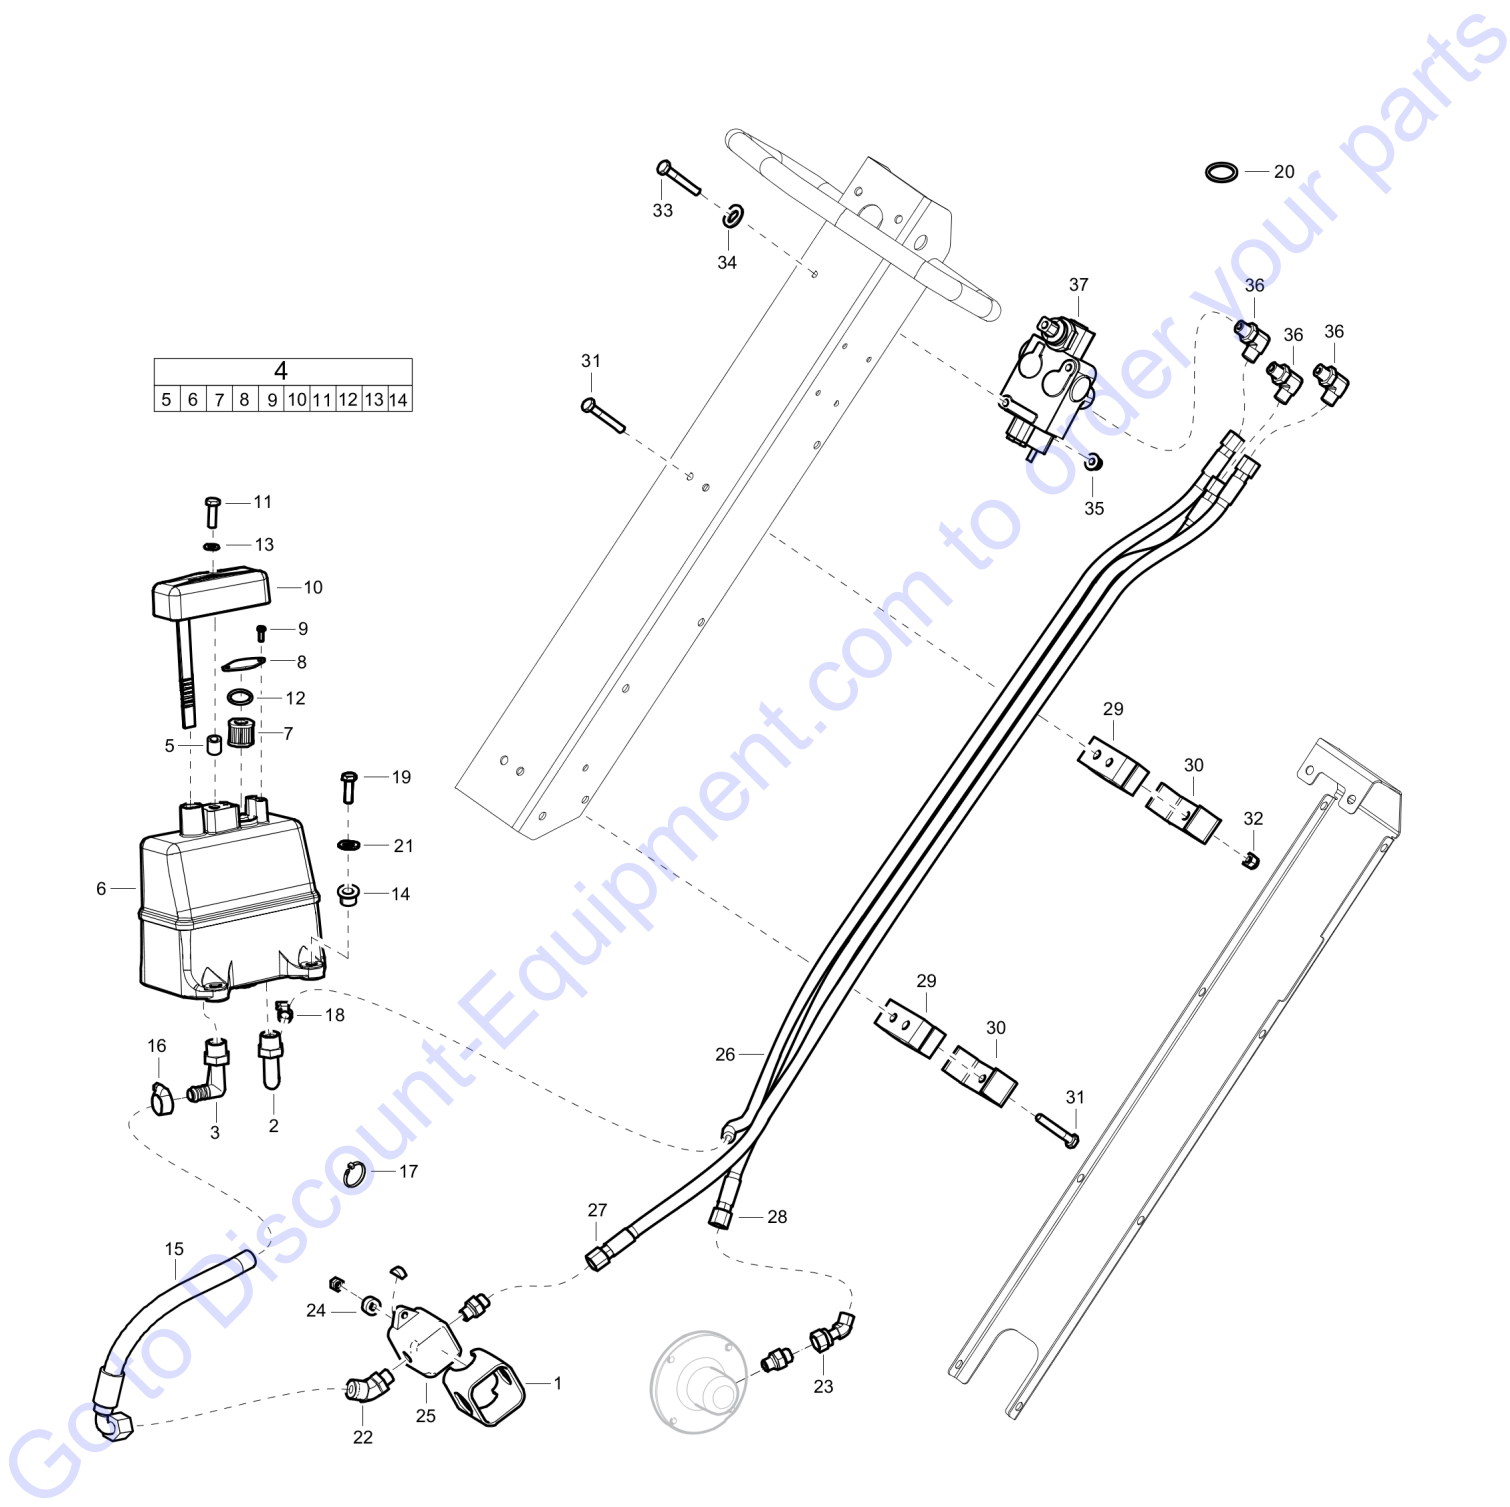

Mechanical Hydraulic system

Refer to Parts Online for the most up to date information. The printed information might be outdated.

Fri Jun 10 05:13:21 MDT 2016

Item	Part No.	Name	Qty	L
1	4700280540	Cover	1	
2	4700376674	Adapter	1	
3	4700376675	Adapter	1	
4	4700376677	Hydraulic oil tank, complete	1	
5	-	insats.prt	1	
6	4700387830	Hydraulic oil tank	1	
7	4700381566	Air filter	1	
8	4700381563	Holder	1	
9	4700904960	Screw	2	
10	4700381385	Cover with oil dipstick	1	
11	4700500021	Screw M8x25	1	
12	4700160110	O-ring	1	
13	4700904229	Steel plain washer	1	
14	4700377333	Bushing	4	
15	4700395373	Hydraulic hose	1	
16	4700313003	Hose clamp	1	
17	0348010119	Cable	1	
18	4700313108	Hose clamp	1	
19	0147136303	Screw	4	
20	4700901141	Loctite	1	
21	0300027438	Plain washer	4	
22	4700792253	Elbow	1	
23	4700791403	Elbow	1	
24	4700928894	Sleeve	1	
25	4700383562	Hydraulic pump	1	
26	3382014597	Hose	1	
27	3382014590	Hose	1	
28	3382014593	Hose	1	
29	4700280534	Rubber block	2	
30	3382010182	Bracket	2	
31	0147133003	Hex head screw	4	
32	0291112818	Nut	2	
33	0147125503	Hexagon head screw	2	
34	0301232100	Flat washer	2	
35	0291112816	Nut lock	2	
36	4700791397	Elbow 90, O-ring	3	
37	4700282993	Valve, complete	1	

Refer to Parts Online for the most up to date information. The printed information might be outdated.

Fri Jun 10 05:13:21 MDT 2016