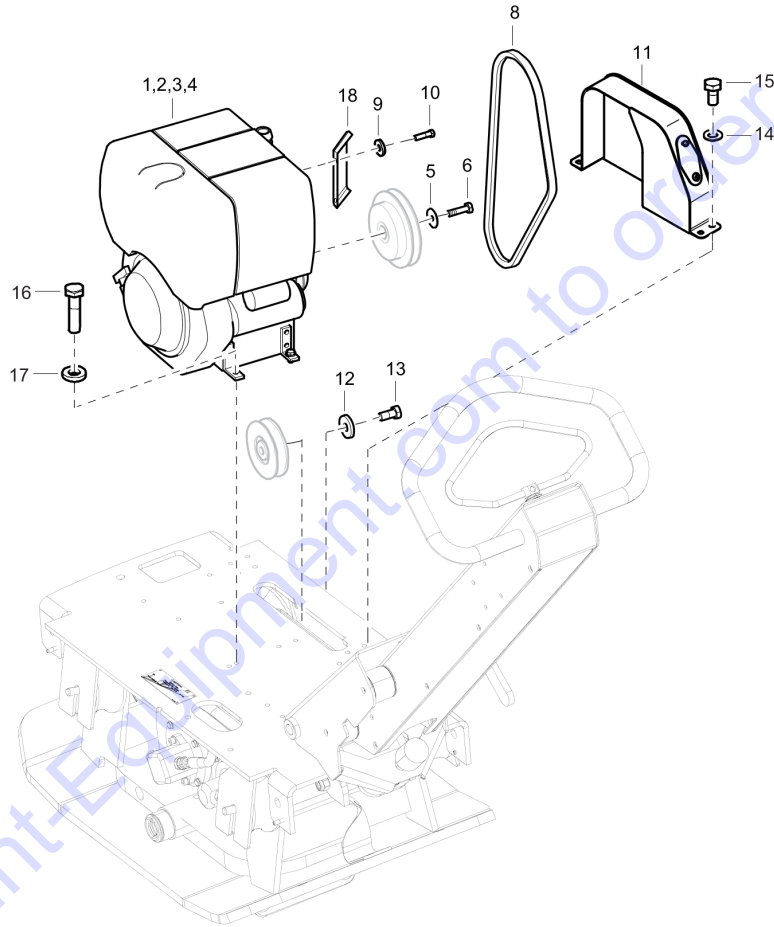

Engine Engine installation, Hatz

Item	Part No.	Name	Qty	L
1	4700391058	Engine, cpl Hatz 1B20	1	A
2	4700391057	Engine, cpl Hatz 1B20, electrical started	1	B
3	3382012242	Engine, Hatz 1B20 manual start	1	C
4	3382012245	Engine	1	D
5	-	Washer, 8.4 x 26 x 4 mm, 0.33 x 1.02 x 0.16 in. 300 HV	1	
6	0147132603	Hex. head screw	1	
8	4700281336	V-belt	1	F
9	-	Washer, 6.4 x 12 x 1.5 mm, 0.25 x 0.47 x 0.06 in. 300 HV	2	
10	-	Screw, M6 x 16 mm 8.8 A2K	2	
11	3382014414	V-belt cover	1	
12	-	Washer, 13 x 30 x 4 mm, 0.51 x 1.18 x 0.16 in. 300 HV	1	
13	-	Screw, M12 x 30 mm 8.8 A3K	1	
14	-	Washer, 8.4 x 22 x 3 mm, 0.33 x 0.87 x 0.12 in. 300 HV	4	
15	-	Screw, M8 x 16 mm 8.8 A2K	4	
16	-	Screw, M8 x 25 mm 8.8 A2K	4	
17	-	Washer, 8.4 x 16 x 1.5 mm, 0.33 x 0.63 x 0.06 in. 300 HV	4	
18	4700387577	Deflector	1