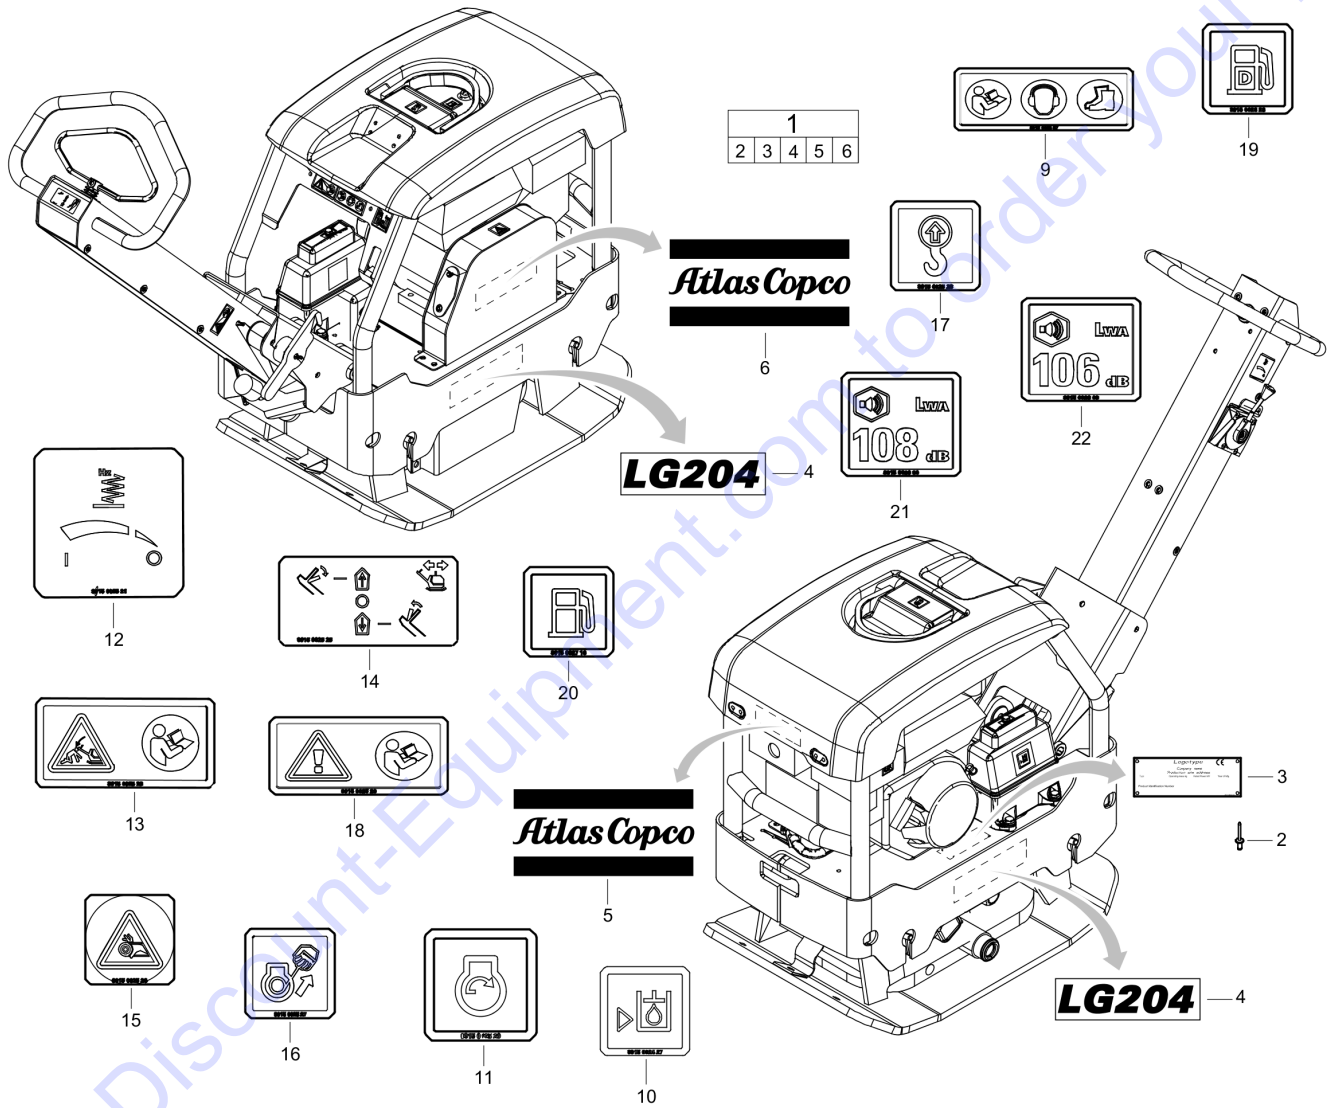

Mechanical Decals

Item	Part No.	Name	Qty	L
1(2-6)	3382014337	Lables	1	
2	0244414300	Drive screw	4	
3	-	Dataplate	1	
4	8915300203	Product name	2	
5	8915300222	Atlas copco logo	1	
6	8915300223	AC logotype	1	
9	8915002387	Safety label, read instructions, ear protection and safety boots	1	
10	8915002427	Label, hydraulic oil level	1	
11	8915002520	Label, electric engine start	1	
12	8915002521	Label, throttle control non EPA	1	
13	8915002523	Safety label, lock handle	1	
14	8915002525	Label, operator panel	1	
15	8915002526	Safety label, rotating V-belts	1	
16	8915002527	Label, manual start	1	
17	8915002528	label, lifting point	1	
18	8915002529	Safety label, read instruction manual	1	
19	8915002626	Label,fuel	1	
20	8915002716	Fuel decal	1	
21	8915002680	Decal, Noise 108 dB	1	
22	8915002608	Decal 40x40 mm, noise 106 db	1