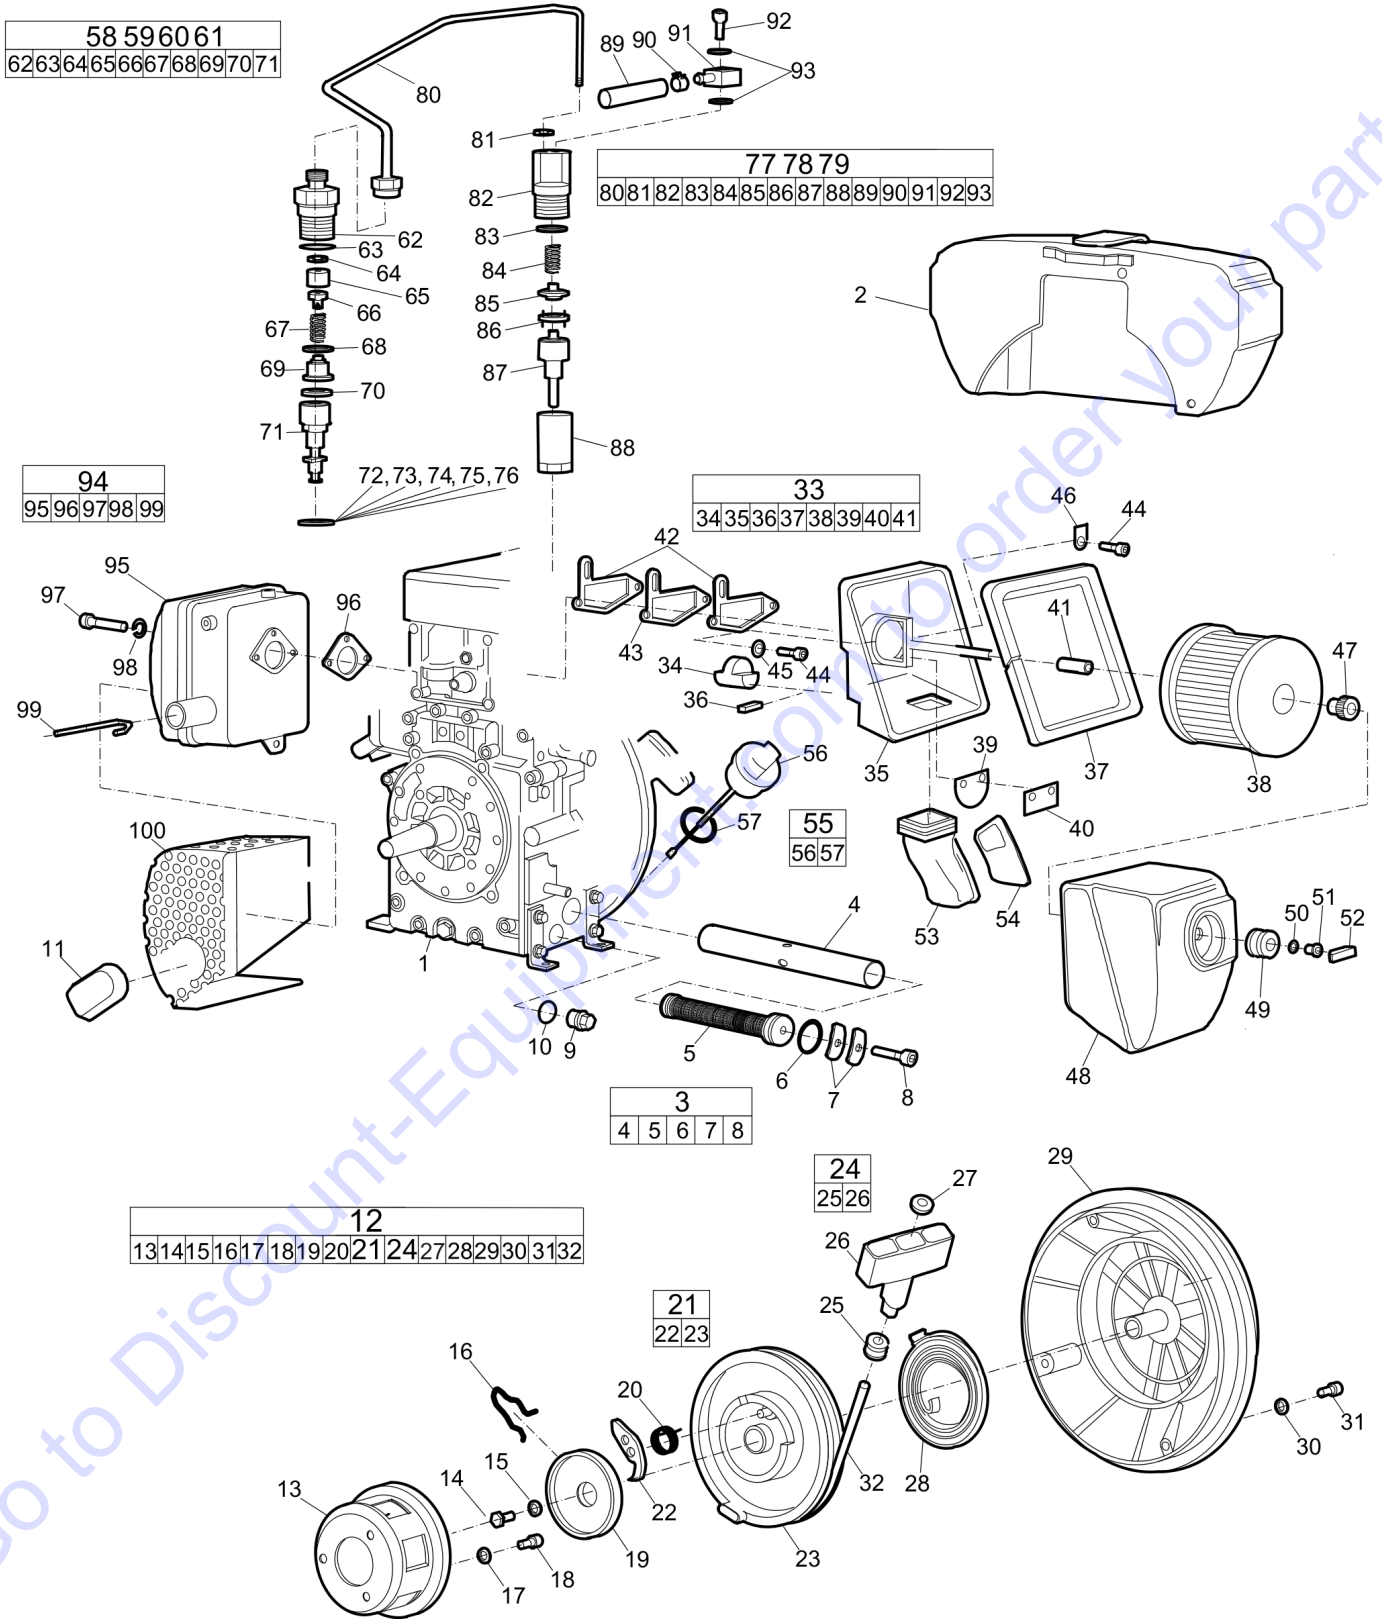

Engine Engine, Hatz 1B20 manual start, EPA version

Refer to Parts Online for the most up to date information. The printed information might be outdated.

Fri Jun 10 05:13:49 MDT 2016

Item	Part No.	Name	Qty	L
1	3382012242	Engine, Hatz 1B20 manual start	1	
2	-	Fuel tank	1	
3	4700937001	Oil strainer, cpl	1	
4	-	Tube	1	
5	-	Oil strainer	1	
6	3382100143	O-ring	1	
7	3382100144	Washer	2	
8	-	Screw, M6 x 10 mm	1	
9	4700937002	Plug	1	
10	4700748479	Washer	1	
11	4700937004	Exhaust pipe	1	
12	4700936982	Recoil starter, cpl	1	
13	4700936999	Starter pulley	1	
14	-	Screw, M6 x 18 mm	1	
15	-	Washer, M6	1	
16	4700936991	Spring	1	
17	-	Spring washer	1	
18	-	Screw, M6 x 10 mm	1	
19	4700936992	Friction plate	1	
20	4700936996	O-ring	1	
21	4700936990	Reel	1	
22	4700936995	Ratchet	1	
23	-	Start pulley	1	
24	4700936983	Handle, complete	1	
25	3382100145	Sleeve	1	
26	-	Handle	1	
27	3382100146	Washer, 5.3 mm, 0.21 in.	1	
28	4700936985	Spiral spring	1	
29	4700936986	Housing	1	
30	-	Washer, M6	4	
31	-	Screw, M6	4	
32	4700936989	Rope	1	
33	3382100150	Air filter housing, complete	1	
34	4700937024	Vent nipple	1	
35	-	Housing	1	
36	3382100147	Sealing strip	1	
37	4700940829	Sealing strip	1	

Refer to Parts Online for the most up to date information. The printed information might be outdated.

Fri Jun 10 05:13:50 MDT 2016