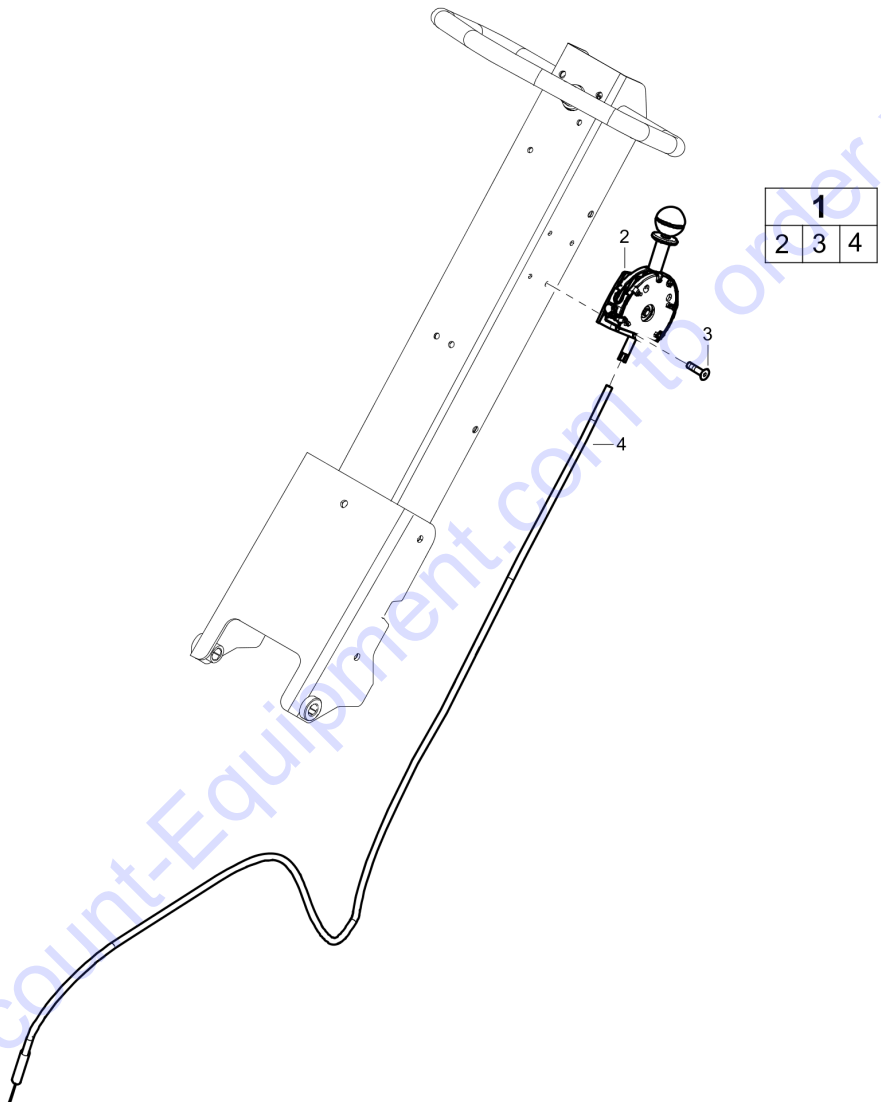

Item	Part No.	Name	Qty	L
1	3382014779	Throttle control	1	
2	4700397114	Throttle lever	1	
3	-	Screw	4	
4	3382014780	Cable	1	

Go to Discount-Equipment.com to order your parts

Mechanical Throttle control, Hatz, EPA version