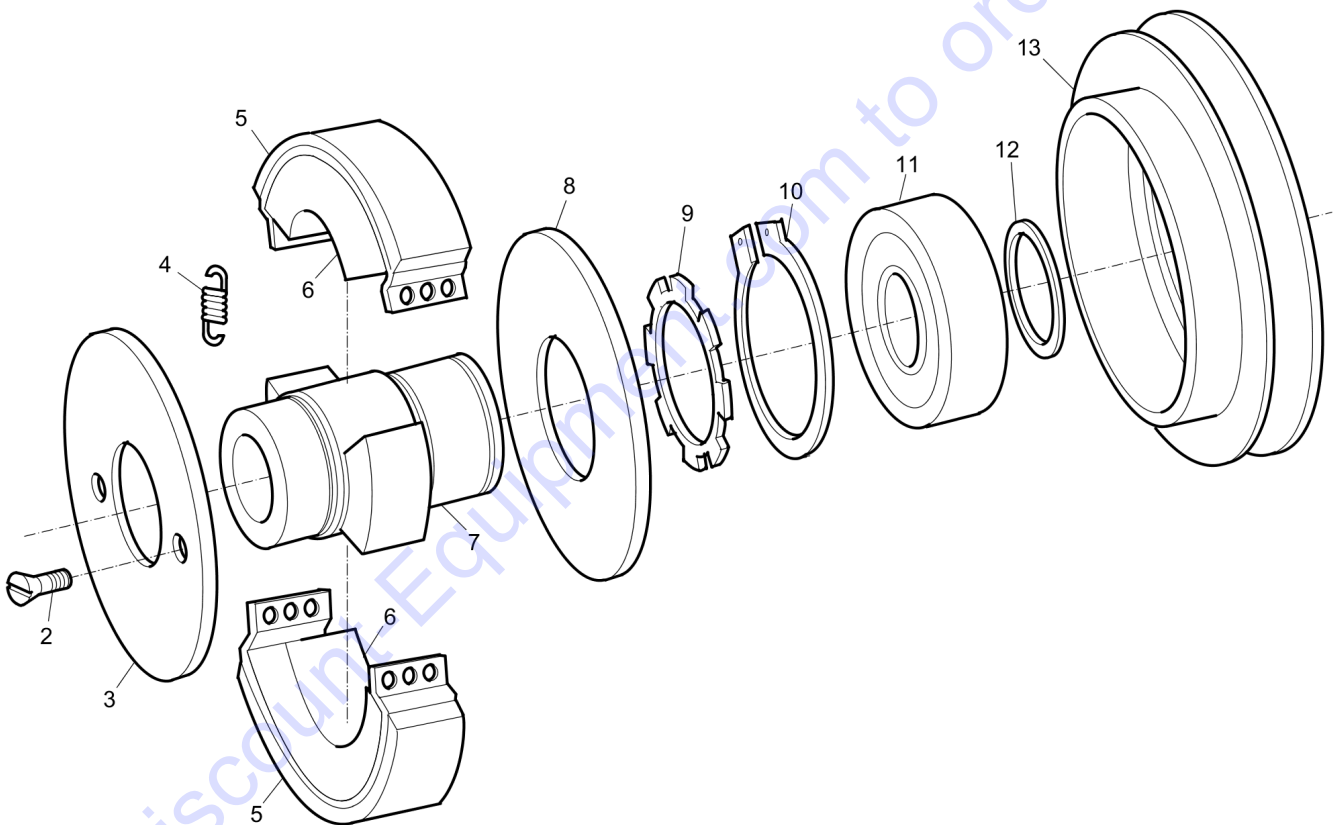

Mechanical Centrifugal clutch, Honda

												1
2	3	4	5	6	7	8	9	10	11	12	13	

Refer to Parts Online for the most up to date information. The printed information might be outdated.

Fri Jun 10 05:13:25 MDT 2016