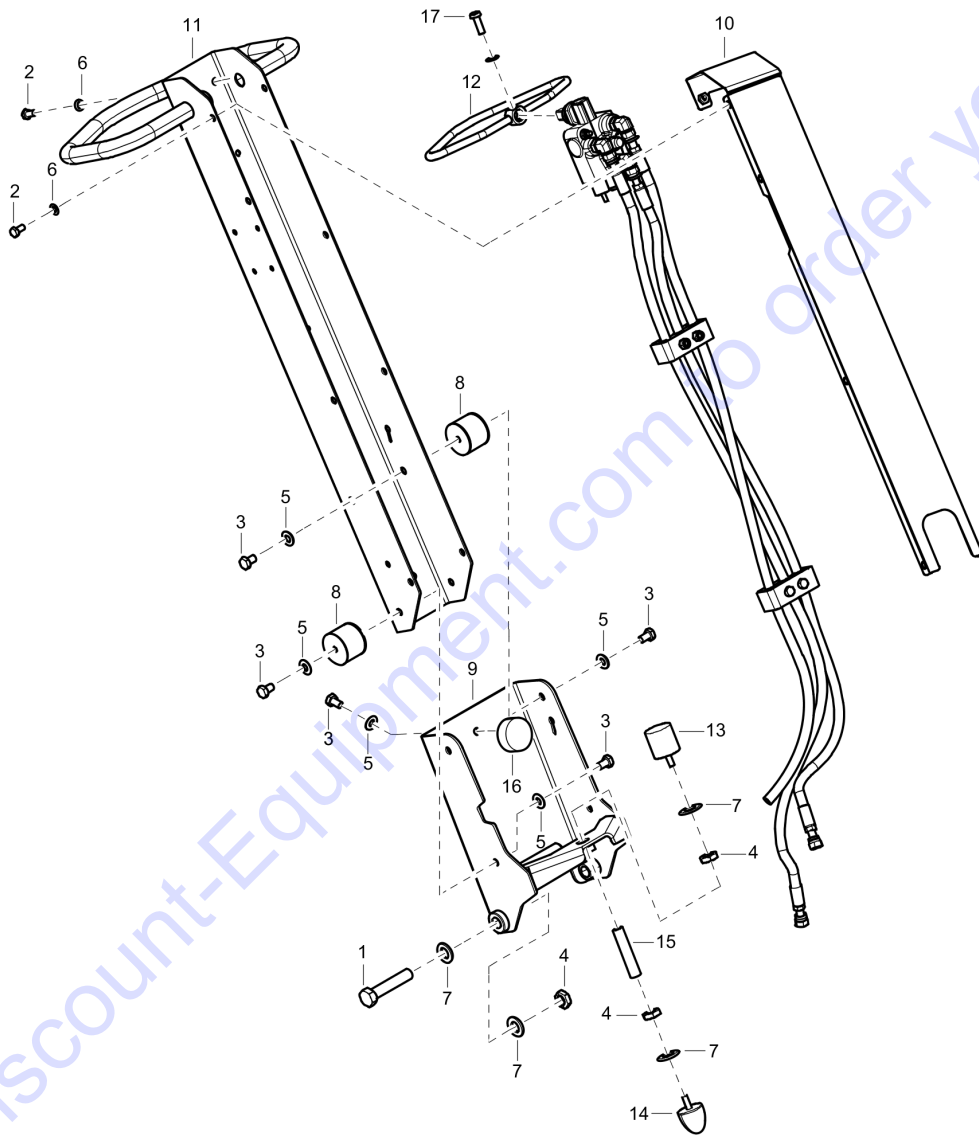

Item	Part No.	Name	Qty	L
1	4700282734	Centrifugal clutch, cpl	1	
2	4700239734	Retaining ring	1	
3	4700935808	Cover	1	
4	4700239732	Spring	4	
5	4700238606	Clutch lining	2	
6	4700912477	Centrifugal weight	2	
7	4700937031	Hub	1	
8	4700239857	Cover	1	
9	4700239593	Clamp	1	
10	4700151023	Retaining ring	1	
11	4700111178	Ball bearing	1	
12	4700938727	Nilos ring	1	
13	4700150015	Circlip	1	
14	3382100294	V-belt pulley	1	

Mechanical Battery installation

Refer to Parts Online for the most up to date information. The printed information might be outdated.

Fri Jun 10 05:13:27 MDT 2016

Item	Part No.	Name	Qty	L
1	4700395879	Holder	1	
2	4700395878	Bracket	1	
3	4700395687	Insulation	1	
4	0300027438	Plain washer	1	
5	0147136303	Screw	1	
6	4700378719	Battery	1	
7	4700904556	Steel plain washer 8,4x16x3,0	4	
8	0147132303	Screw	4	
9	4700395998	Rubber cloth	1	
10	4700792717	Battery cable -	1	A
11	4700792234	Battery cable +	1	B

Mechanical Handle assembly

Refer to Parts Online for the most up to date information. The printed information might be outdated.

Fri Jun 10 05:13:28 MDT 2016

Item	Part No.	Name	Qty	L
1	0147110961	Hex. head screw	2	
2	0147132203	Hex head screw M8 x 16	10	
3	0147135903	Screw DIN931	9	
4	0261211400	Hexagon nut	4	
5	0300027438	Plain washer	9	
6	0301233500	Plain washer(A) 8.4 x 16 x 1.6	10	
7	0301237800	Plain washer(A) 17 x 30 x 3	6	
8	3382010183	Shock absorber	4	
9	3382014204	Handle bracket	1	
10	3382014260	Sheet metal part	1	
11	3382014263	Grab handle	1	
12	4812070025	Control lever	1	
13	4700792832	Shock absorber	1	
14	4700792833	Shock absorber	1	
15	4700397583	Stud	1	
16	4700791373	Shock absorber	1	
17	0147132503	Screw DIN933	1	