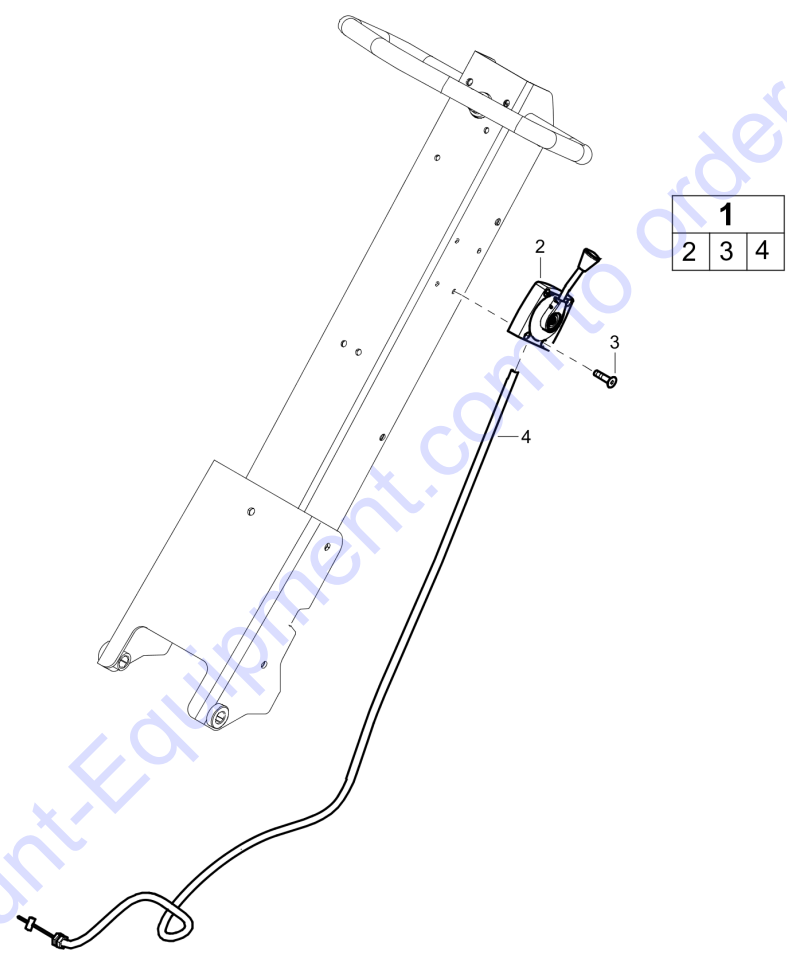

Mechanical Throttle control, Honda

1		
2	3	4

Go to Discount-Equipment.com to order your parts