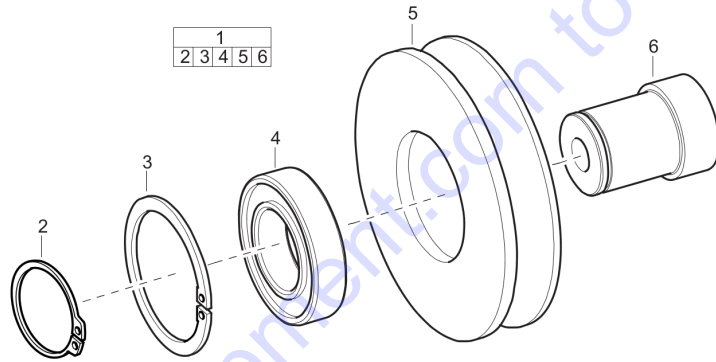

Mechanical Belt tightner

Item	Part No.	Name	Qty	L
1	4700280835	Idler, cpl	1	
2	0335112700	Retaining ring for shaft	1	
3	0335210511	Snap ring	1	
4	4700111114	Ball bearing	1	
5	4700280836	V-belt pulley	1	
6	4700280837	Shaft	1	

Go to Discount-Equipment.com to order your parts