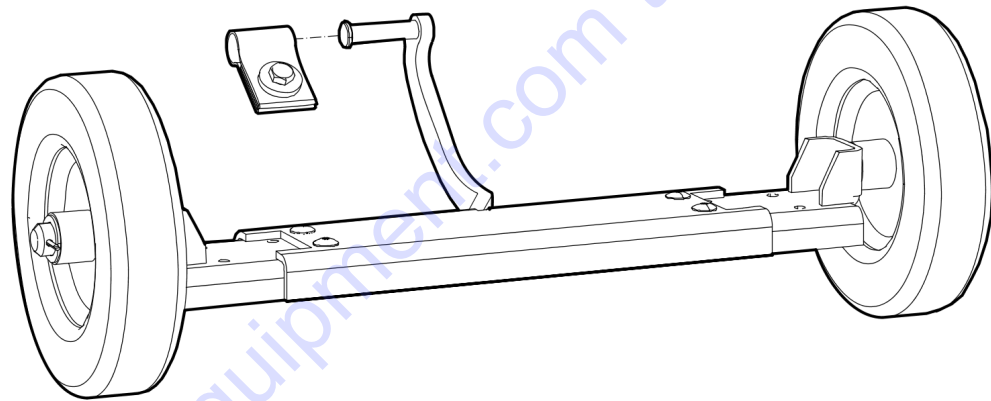

Service Transport device kit