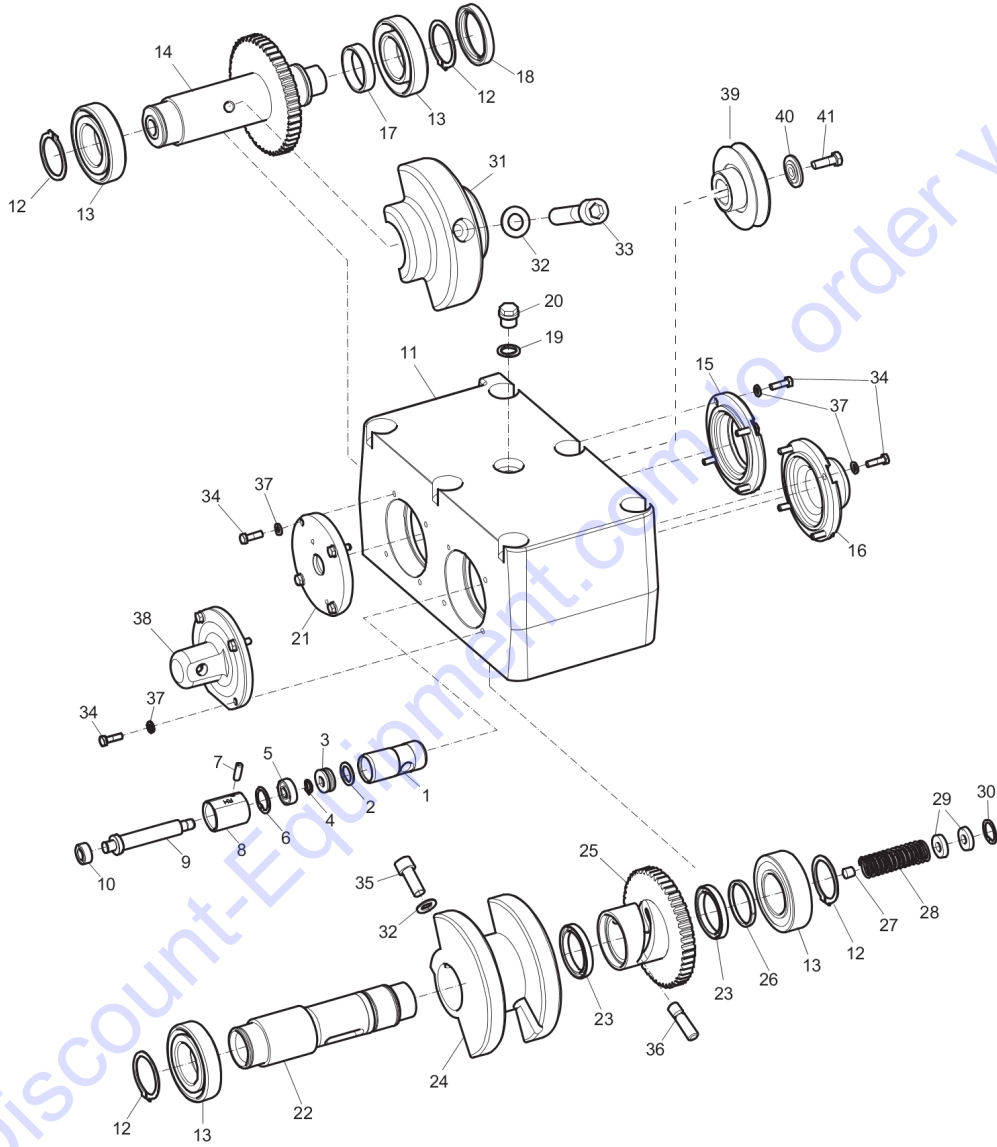

Mechanical Eccentric element

Refer to Parts Online for the most up to date information. The printed information might be outdated.

Fri Jun 10 05:13:19 MDT 2016

Item	Part No.	Name	Qty	L
1	4812070053	Piston	1	
2	4812070363	Spring washer	1	
3	4812070362	Thrust ball bearing	1	
4	4700150002	Retaining ring	1	
5	4812070359	Ball bearing	1	
6	4700151039	Retaining ring	1	
7	0108132400	Spring pin, Ø6 x 20 mm DIN 1481	1	
8	4812070097	Cap	1	
9	4812070051	Piston rod	1	
10	4700281276	Sealing ring	1	
11	4700379175	Eccentric housing	1	
12	4700150017	Retaining ring	4	
13	4700903363	Roller bearing	4	
14	4700395060	Shaft, cpl	1	
15	4700379167	Cover	1	
16	4812070055	Cover	1	
17	4700280645	Spacer ring	1	
18	4700928794	Sealing ring	1	
19	9125664800	Seal washer	1	
20	4700232143	Plug, M16	1	
21	4700379168	Cover	1	
22	4812070054	Eccentric shaft	1	
23	4700929287	Ball bearing	2	
24	4700280669	Eccentric	1	
25	4812070096	Gear wheel	1	
26	4700280646	Spacer	1	
27	4700928241	Screw	1	
28	4700280677	Spring	1	
29	4700280648	Washer	2	
30	4700151007	Retaining ring	1	
31	4700286380	Weight	1	
32	4700904231	Steel plain washer, 13x24x2 mm 300 HV	2	
33	4700792724	Screw, M12 x 60 mm 10.9GEOMET®	1	
34	4700500040	Screw, M6x20 mm 8.8 A2K	16	
35	4700792723	Screw, M12 x 30mm 10.9GEOMET®	1	
36	4700280644	Pin	1	
37	0301232100	Flat washer	16	

Refer to Parts Online for the most up to date information. The printed information might be outdated.

Fri Jun 10 05:13:19 MDT 2016