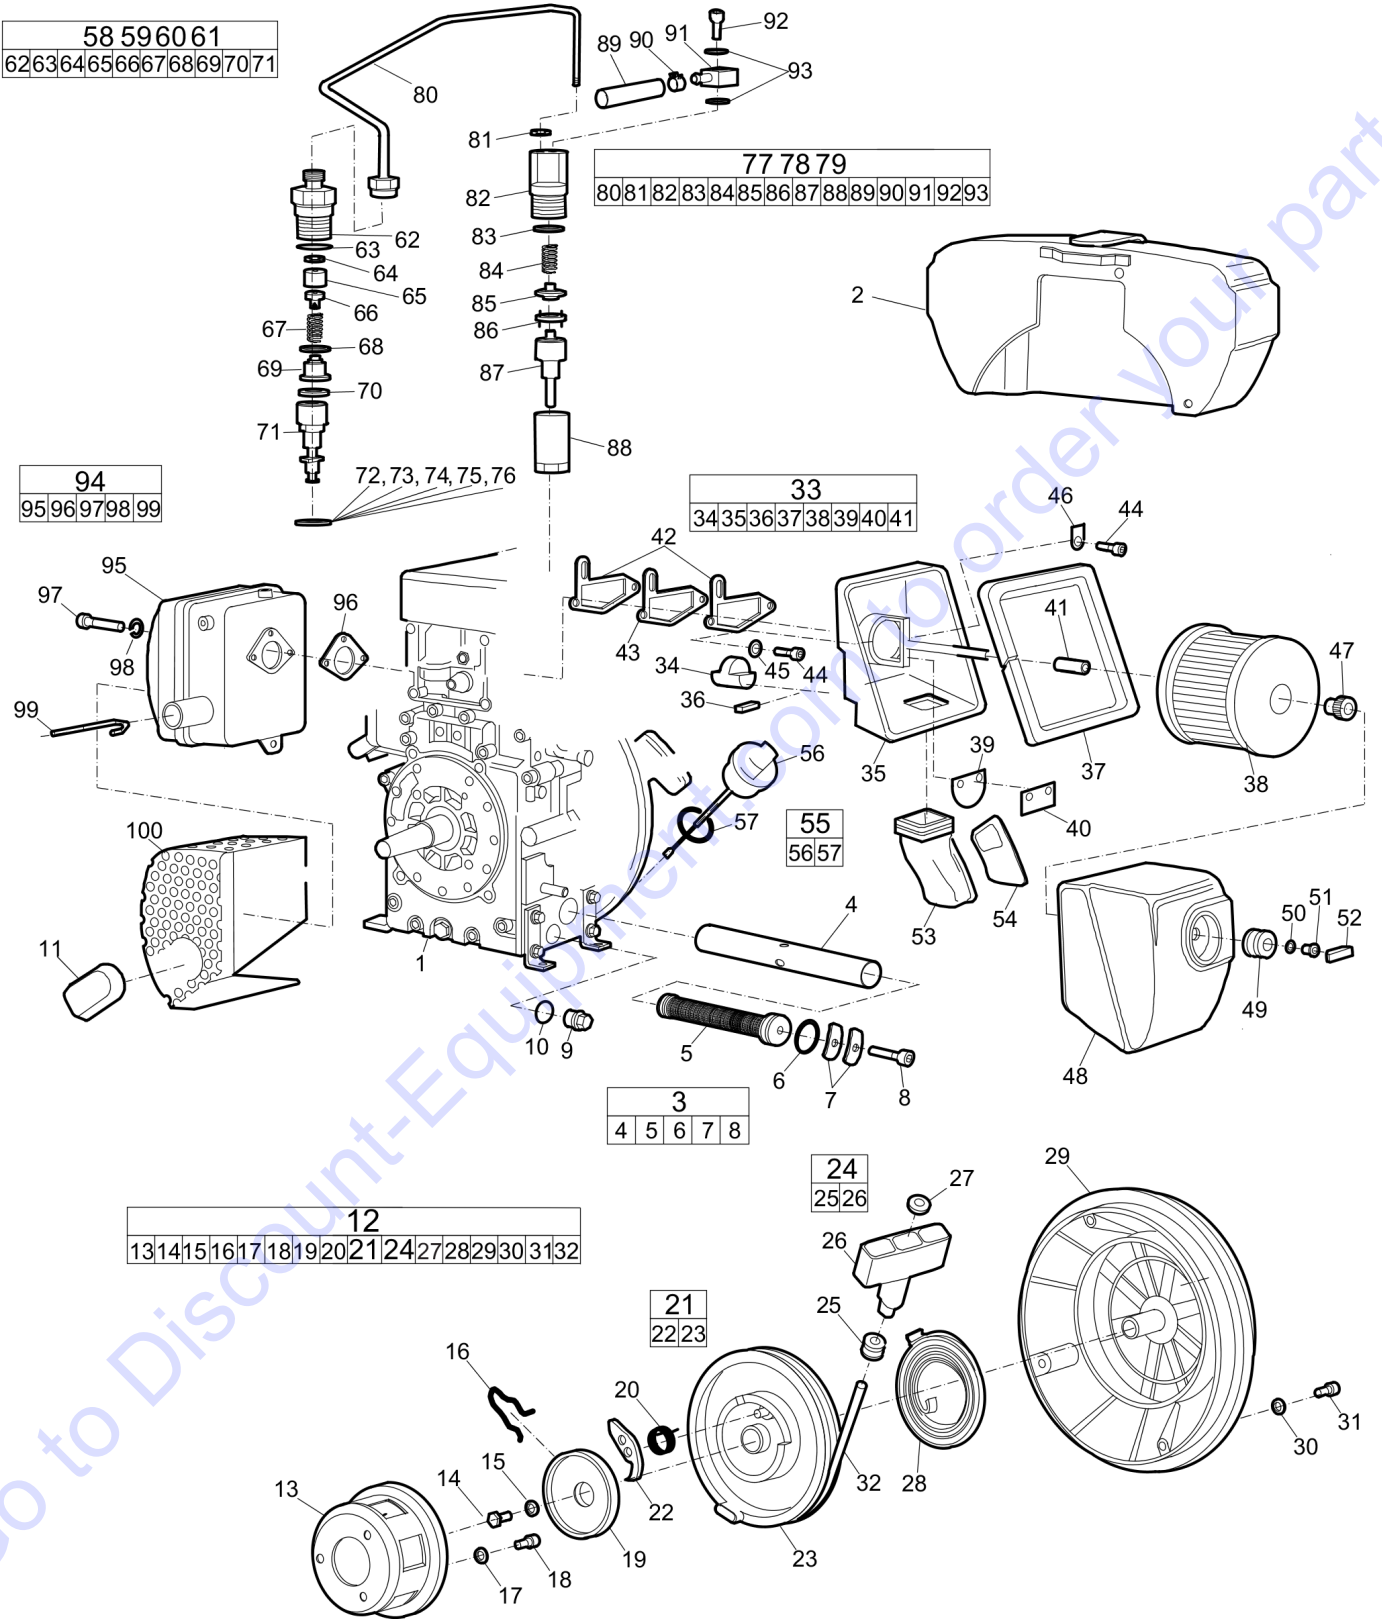

Engine Engine, Hatz 1B20 manual start

Refer to Parts Online for the most up to date information. The printed information might be outdated.

Fri Jun 10 05:13:46 MDT 2016

Item	Part No.	Name	Qty	L
1	4700391058	Engine, cpl Hatz 1B20	1	A
2	-	Fuel tank	1	B
3	4700937001	Oil strainer, cpl	1	
4	-	Tube	1	
5	-	Oil strainer	1	
6	3382100143	O-ring	1	
7	3382100144	Washer	2	
8	-	Screw, M6 x 16 mm	1	
9	4700937002	Plug	1	
10	4700748479	Washer	1	
11	4700937004	Exhaust pipe	1	
12	4700936982	Recoil starter, cpl	1	
13	4700936999	Starter pulley	1	
14	-	Screw, M6 x 18 mm	1	
15	-	Washer, M6	1	
16	4700936991	Spring	1	
17	-	Spring washer, M6	1	
18	--	Screw, M6 x 10 mm	1	
19	4700936992	Friction plate	1	
20	4700936996	O-ring	1	
21	4700936990	Reel	1	
22	4700936995	Ratchet	1	
23	-	Start pulley	1	
24	4700936983	Handle, complete	1	
25	3382100145	Sleeve	1	
26	-	Handle	1	
27	3382100146	Washer, 5.3 mm, 0.21 in.	1	
28	4700936985	Spiral spring	1	
29	4700936986	Housing	1	
30	-	Washer, M6	4	
31	-	Screw, M6	4	
32	4700936989	Rope	1	
33	3382100150	Air filter housing, complete	1	
34	4700937024	Vent nipple	1	
35	-	Housing	1	
36	3382100147	Sealing strip	1	
37	4700940829	Sealing strip	1	

Refer to Parts Online for the most up to date information. The printed information might be outdated.

Fri Jun 10 05:13:46 MDT 2016