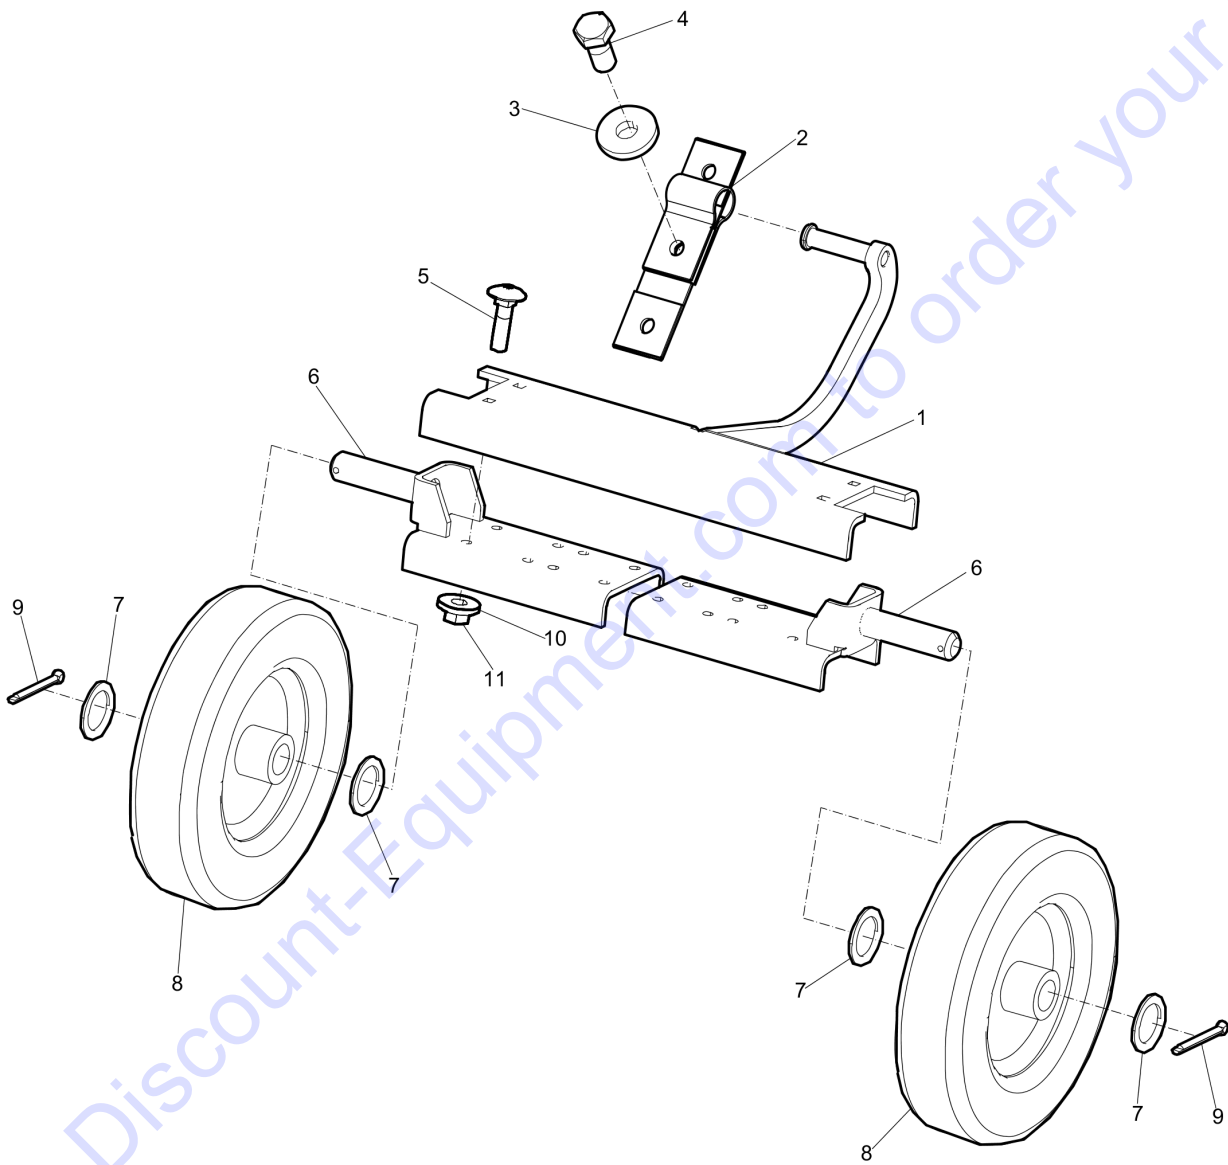

Mechanical Handle assembly

Refer to Parts Online for the most up to date information. The printed information might be outdated.

Fri Jun 10 05:13:28 MDT 2016

Item	Part No.	Name	Qty	L
1	0147110961	Hex. head screw	2	
2	0147132203	Hex head screw M8 x 16	10	
3	0147135903	Screw DIN931	9	
4	0261211400	Hexagon nut	4	
5	0300027438	Plain washer	9	
6	0301233500	Plain washer(A) 8.4 x 16 x 1.6	10	
7	0301237800	Plain washer(A) 17 x 30 x 3	6	
8	3382010183	Shock absorber	4	
9	3382014204	Handle bracket	1	
10	3382014260	Sheet metal part	1	
11	3382014263	Grab handle	1	
12	4812070025	Control lever	1	
13	4700792832	Shock absorber	1	
14	4700792833	Shock absorber	1	
15	4700397583	Stud	1	
16	4700791373	Shock absorber	1	
17	0147132503	Screw DIN933	1	

Mechanical Transport device

Refer to Parts Online for the most up to date information. The printed information might be outdated.

Fri Jun 10 05:13:29 MDT 2016

Item	Part No.	Name	Qty	L
1	4700394933	Transport device	1	
2	3382010874	Strap	1	
3	0303115900	Plain washer ISO 7089	1	
4	0147140003	Hex head screw M12 x 25	1	
5		Flat head screw	4	
6	4700394985	Wheel bracket	2	
7	4700271032	Washer	4	
8	4700383598	Wheel	2	
9	0111125203	Cotter pin	2	
10	0300013055	Washer, 8.4 x 22 x 3 mm, 0.33 x 0.87 x 0.12 in. HV300	4	
11		Flat head screw	4	