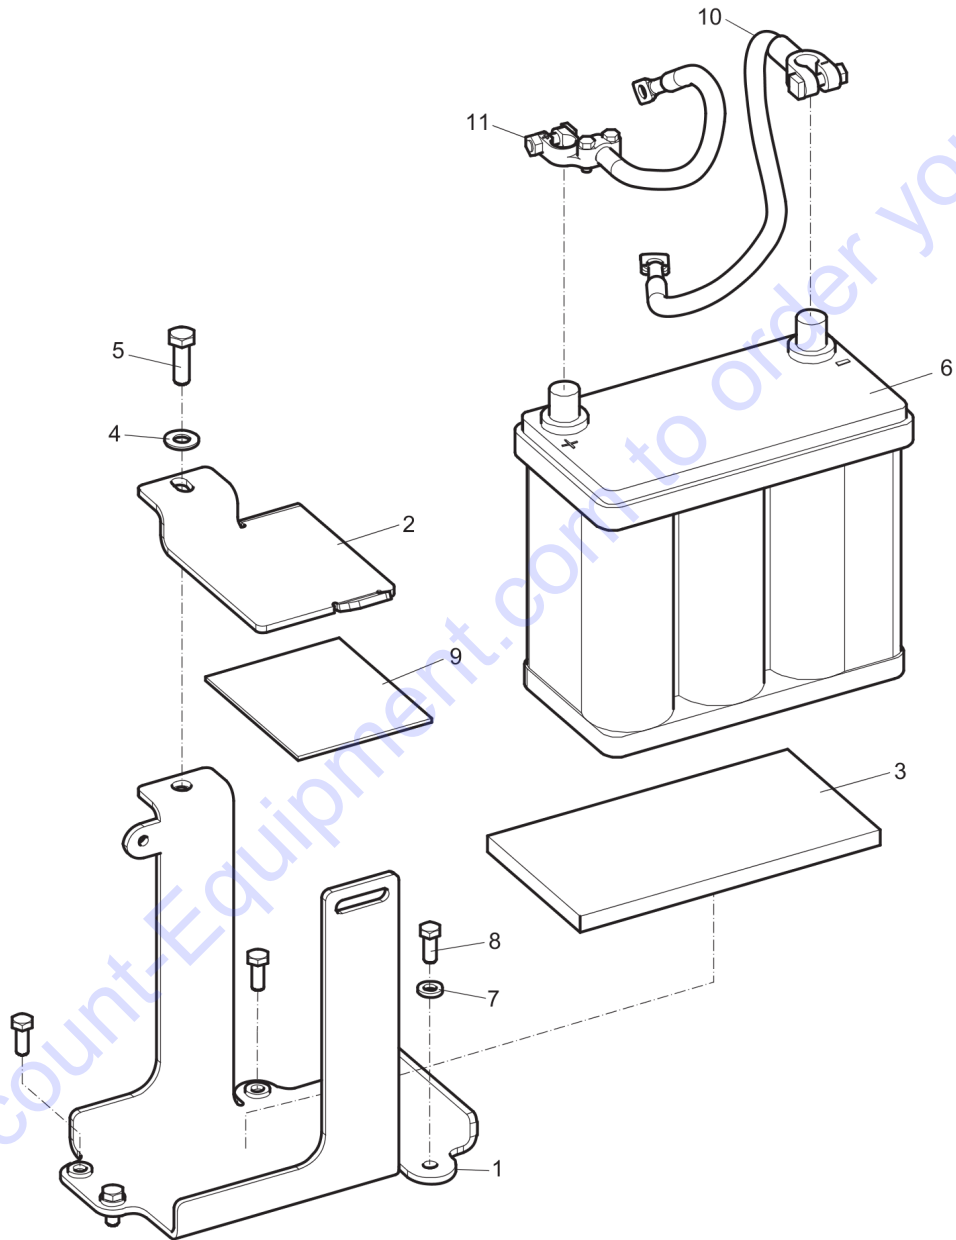

Mechanical Battery installation

Refer to Parts Online for the most up to date information. The printed information might be outdated.

Fri Jun 10 05:13:27 MDT 2016

Item	Part No.	Name	Qty	L
1	4700395879	Holder	1	
2	4700395878	Bracket	1	
3	4700395687	Insulation	1	
4	0300027438	Plain washer	1	
5	0147136303	Screw	1	
6	4700378719	Battery	1	
7	4700904556	Steel plain washer 8,4x16x3,0	4	
8	0147132303	Screw	4	
9	4700395998	Rubber cloth	1	
10	4700792717	Battery cable -	1	A
11	4700792234	Battery cable +	1	B