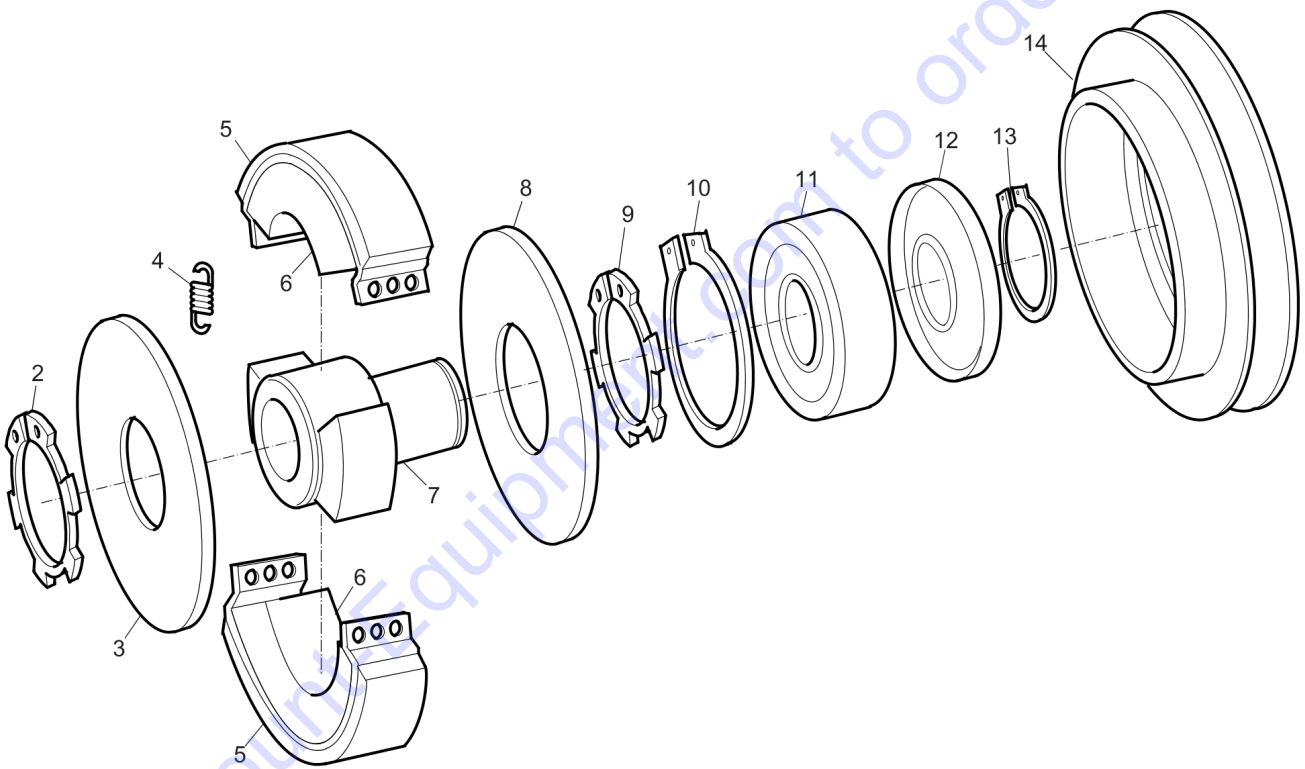

Mechanical Centrifugal clutch, Hatz manual start

1													
2	3	4	5	6	7	8	9	10	11	12	13	14	

Refer to Parts Online for the most up to date information. The printed information might be outdated.

Fri Jun 10 05:13:26 MDT 2016