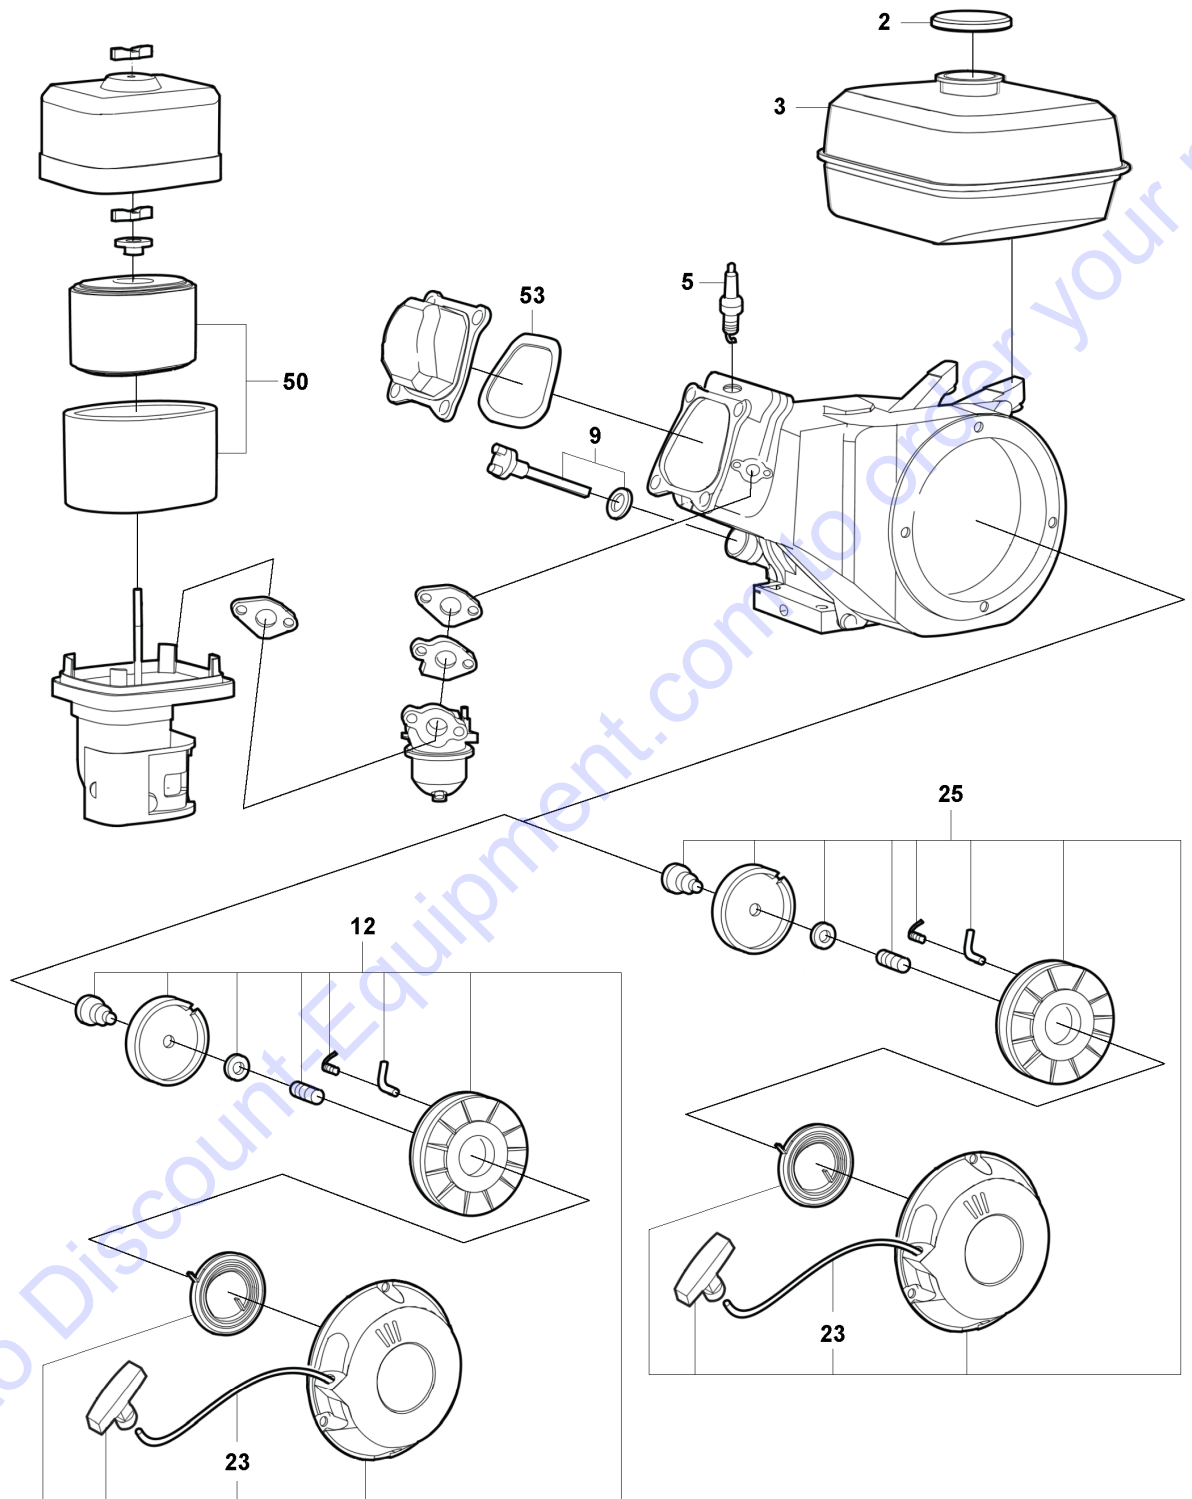

Z LG 204
ENGINE - HONDA GX 200 UT SM-12 OH

ENGINE - HONDALG 204, 967855202, 967855206, 967855205, 967855207, 967855204, 967855203, 967855208, 967855201, 967855209, 2019-05

Ref	Part No	Description	Remark	QTY	KIT
2	594 60 91-01	CAP		1	
3	594 20 45-01	FUEL TANK		1	
5	595 05 13-01	SPARK PLUG		1	
9	594 20 38-01	OIL	DIPSTICK	1	
12	594 60 27-01	STARTER	Painted red, Handle valid up to engine serial number 1517328 grip starter, from engine serial number 1517329	1	
23	595 04 91-01	ROPE		1	12, 25
25	594 20 56-01	STARTER	Painted black, grip valid up to engine serial number 1517328 handle from engine serial number 1517329	1	
50	594 58 23-01	AIR FILTER		1	
53	595 04 88-01	GASKET		1	

Go to Discount-Equipment.com to order your parts