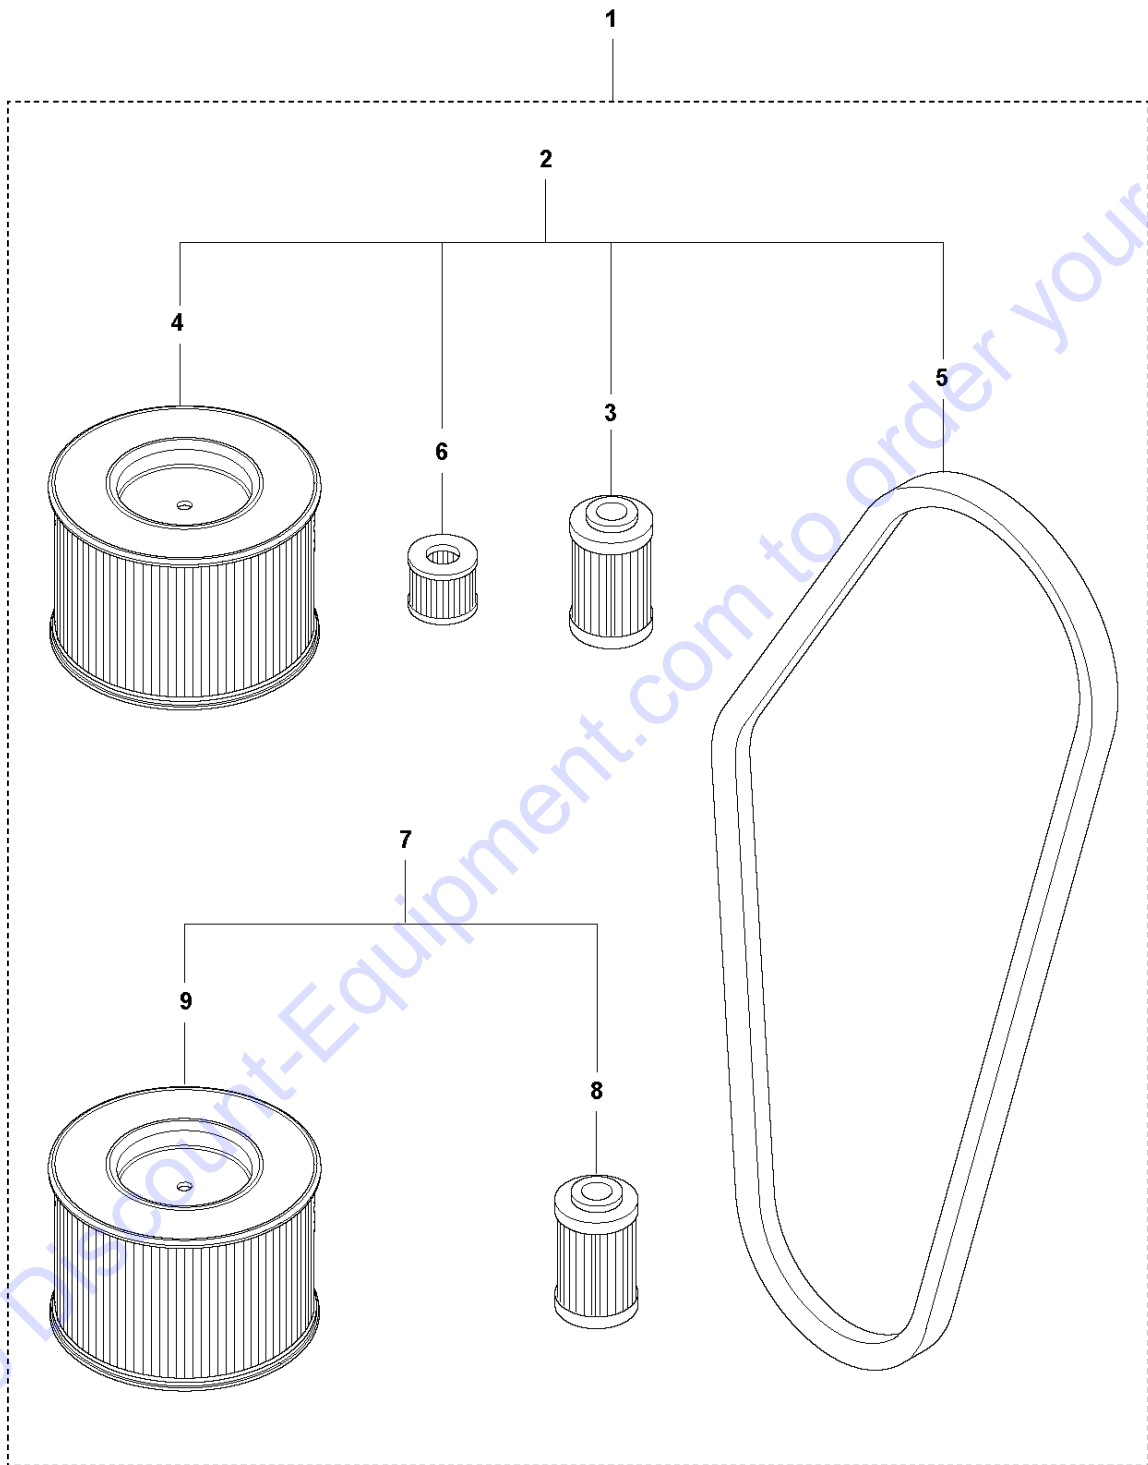

A LG 204
START UP KIT - HATZ

Go to Discount-Equipment.com to order your parts

START UP KIT - HATZ LG 204, 967855202, 967855206, 967855205, 967855207, 967855204,
967855203, 967855208, 967855201, 967855209, 2019-05

Ref	Part No	Description	Remark	QTY	KIT
1	594 21 86-01	SERVICE KIT		1	
2	594 21 87-01	SERVICE KIT		1	1
3	595 37 74-01	FUEL FILTER		1	1, 2
4	595 37 73-01	FILTER		1	1, 2
5	594 33 27-01	BELT		1	1, 2
6	594 44 55-01	AIR FILTER		1	1, 2
7	594 21 46-01	SERVICE KIT		1	1
8	595 37 74-01	FUEL FILTER		1	1, 7
9	595 37 73-01	FILTER		1	1, 7

Go to Discount-Equipment.com to order your parts