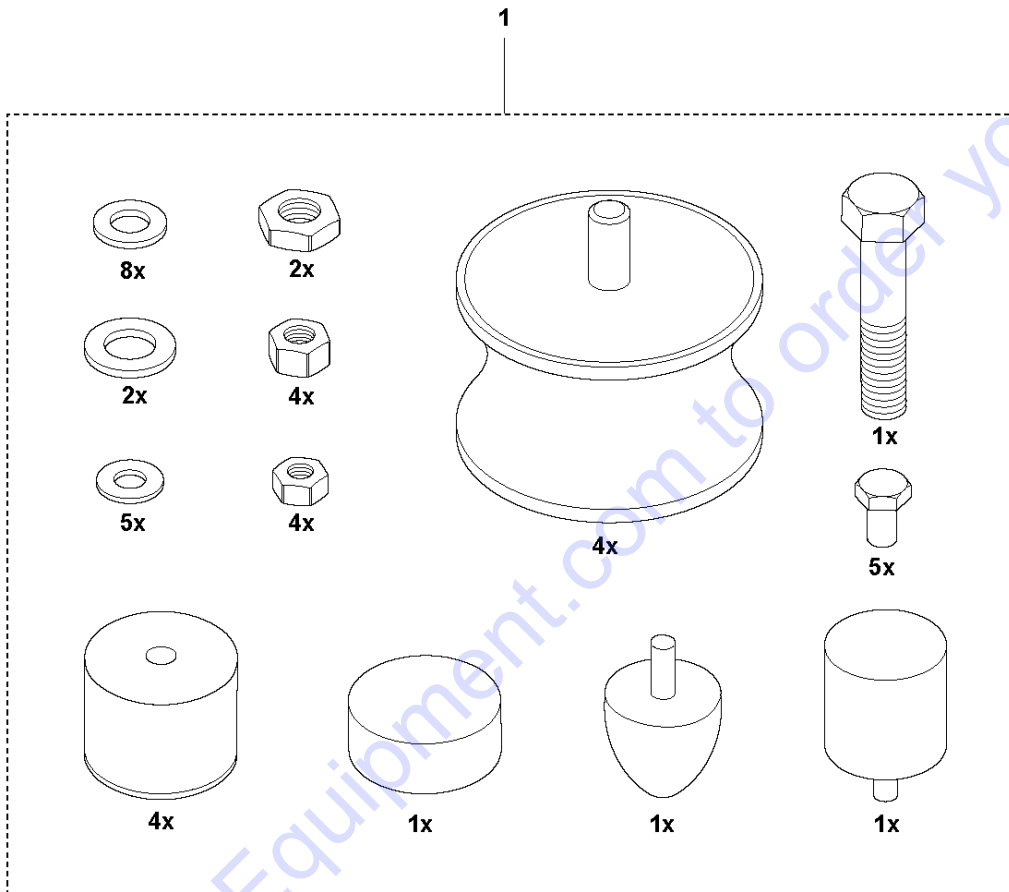

ECCENTRIC ELEMENT REPAIR KIT LG 204, 967855202, 967855206, 967855205, 967855207, 967855204, 967855203, 967855208, 967855201, 967855209, 2019-05

Ref	Part No	Description	Remark	QTY	KIT
1	594 19 67-01	REPAIR KIT		1	
2	594 53 11-01	ROLLER BEARING		4	1
3	594 54 74-01	SEALING		1	1
4	594 55 05-01	BALL BEARING		2	1
5	595 04 60-01	RETAINER RING		1	1
6	595 03 65-01	WASHER		16	1
7	595 10 98-01	SCREW		16	1
8	594 51 21-01	WASHER		1	1

Go to Discount-Equipment.com to order your parts

E LG 204
SHOCK ABSORBER REPAIR KIT