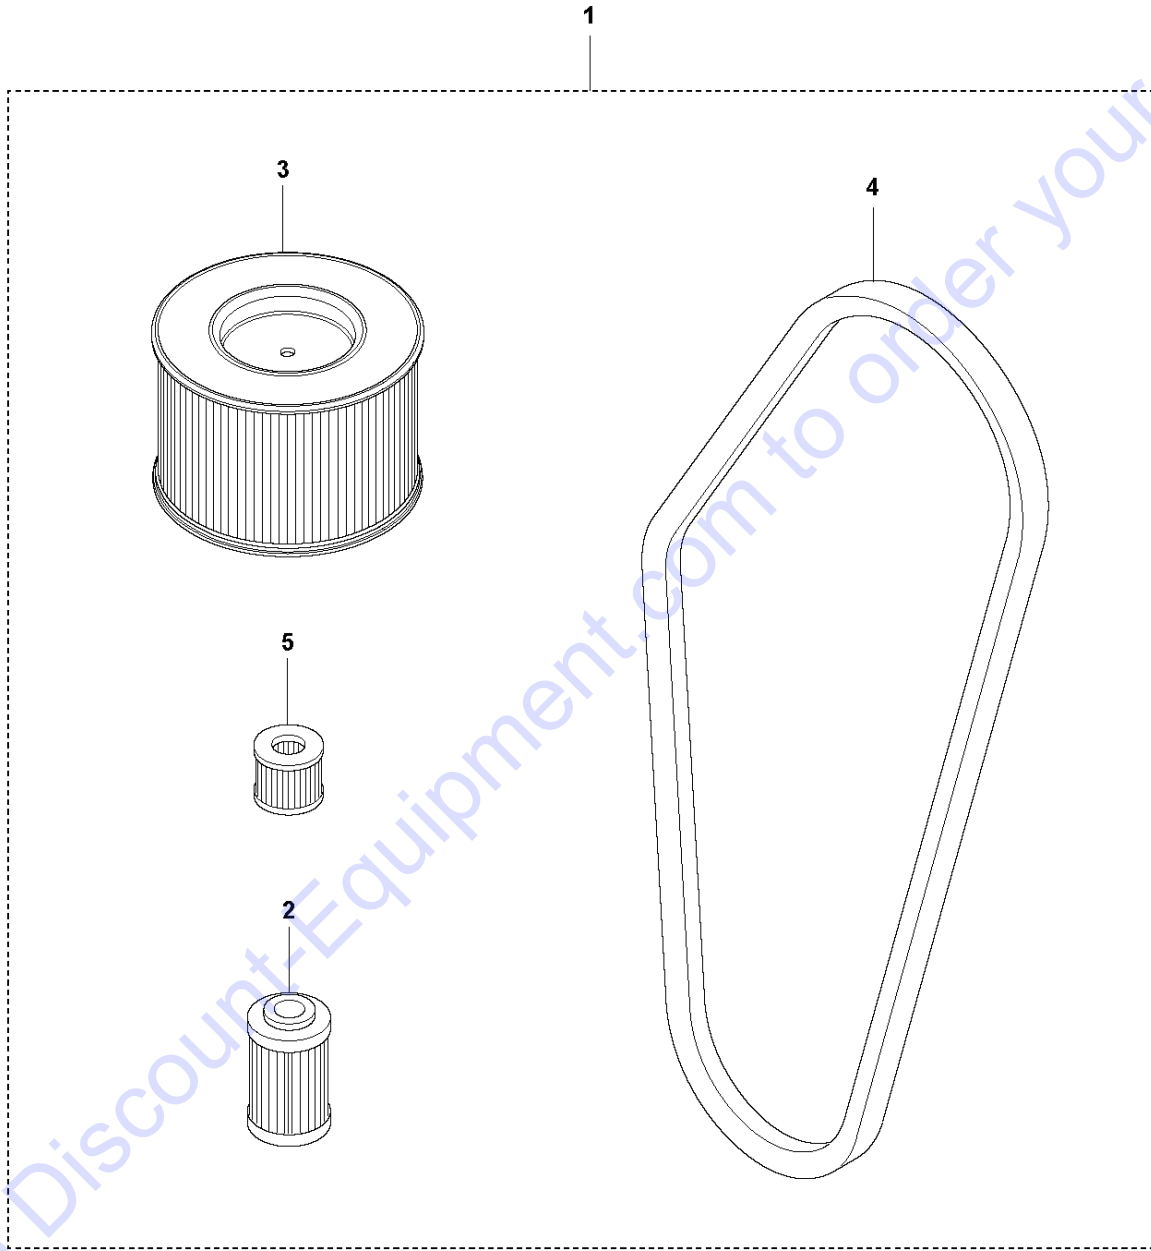

B LG 204
12 MONTHS / 500 HOURS SERVICE KIT - HATZ

12 MONTHS / 500 HOURS SERVICE KIT - HATZ LG 204, 967855202, 967855206, 967855205,
967855207, 967855204, 967855203, 967855208, 967855201, 967855209, 2019-05

Ref	Part No	Description	Remark	QTY KIT	
1	594 21 87-01	SERVICE KIT		1	
2	595 37 74-01	FUEL FILTER		1	1
3	595 37 73-01	FILTER		1	1
4	594 33 27-01	BELT		1	1
5	594 44 55-01	AIR FILTER		1	1

Go to Discount-Equipment.com to order your parts