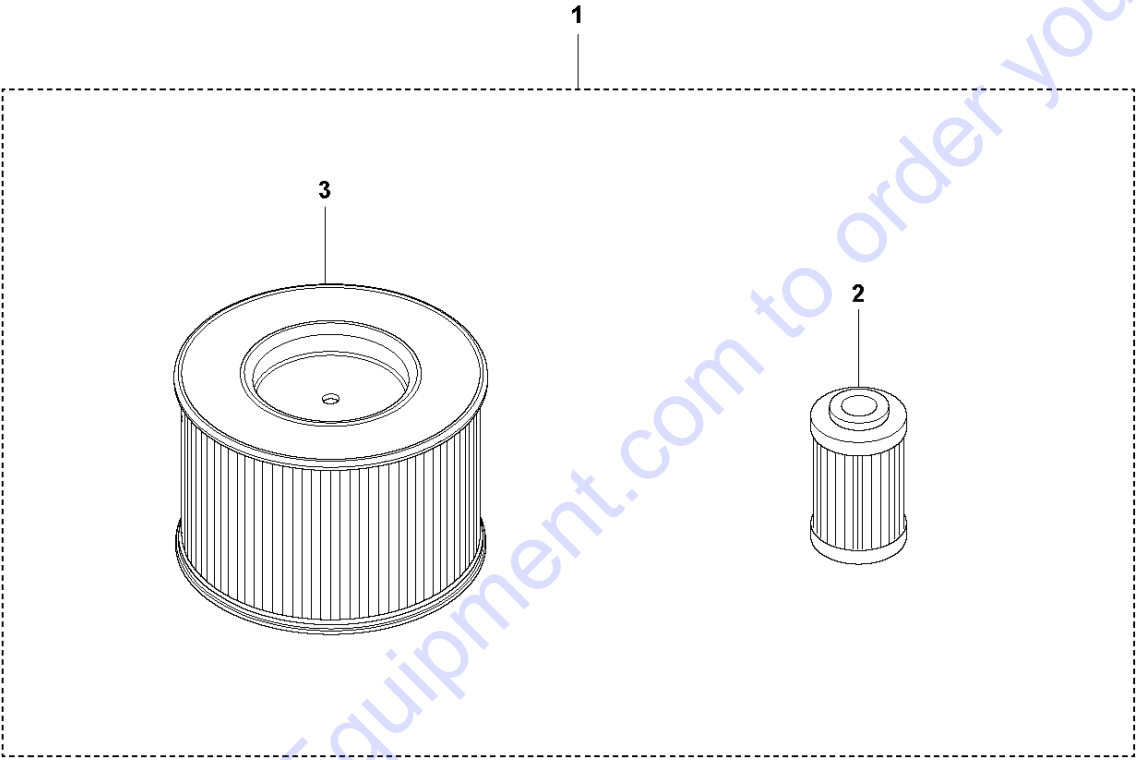

C LG 204
6 MONTHS / EVERY 250 HOURS KIT - HATZ

6 MONTHS / 250 HOURS SERVICE KIT - HATZ   LG 204, 967855202, 967855206, 967855205,
967855207, 967855204, 967855203, 967855208, 967855201, 967855209, 2019-05

Ref	Part No	Description	Remark	QTY	KIT
1	594 21 46-01	SERVICE KIT		1	
2	595 37 74-01	FUEL FILTER		1	1
3	595 37 73-01	FILTER		1	1

Go to Discount-Equipment.com to order your parts