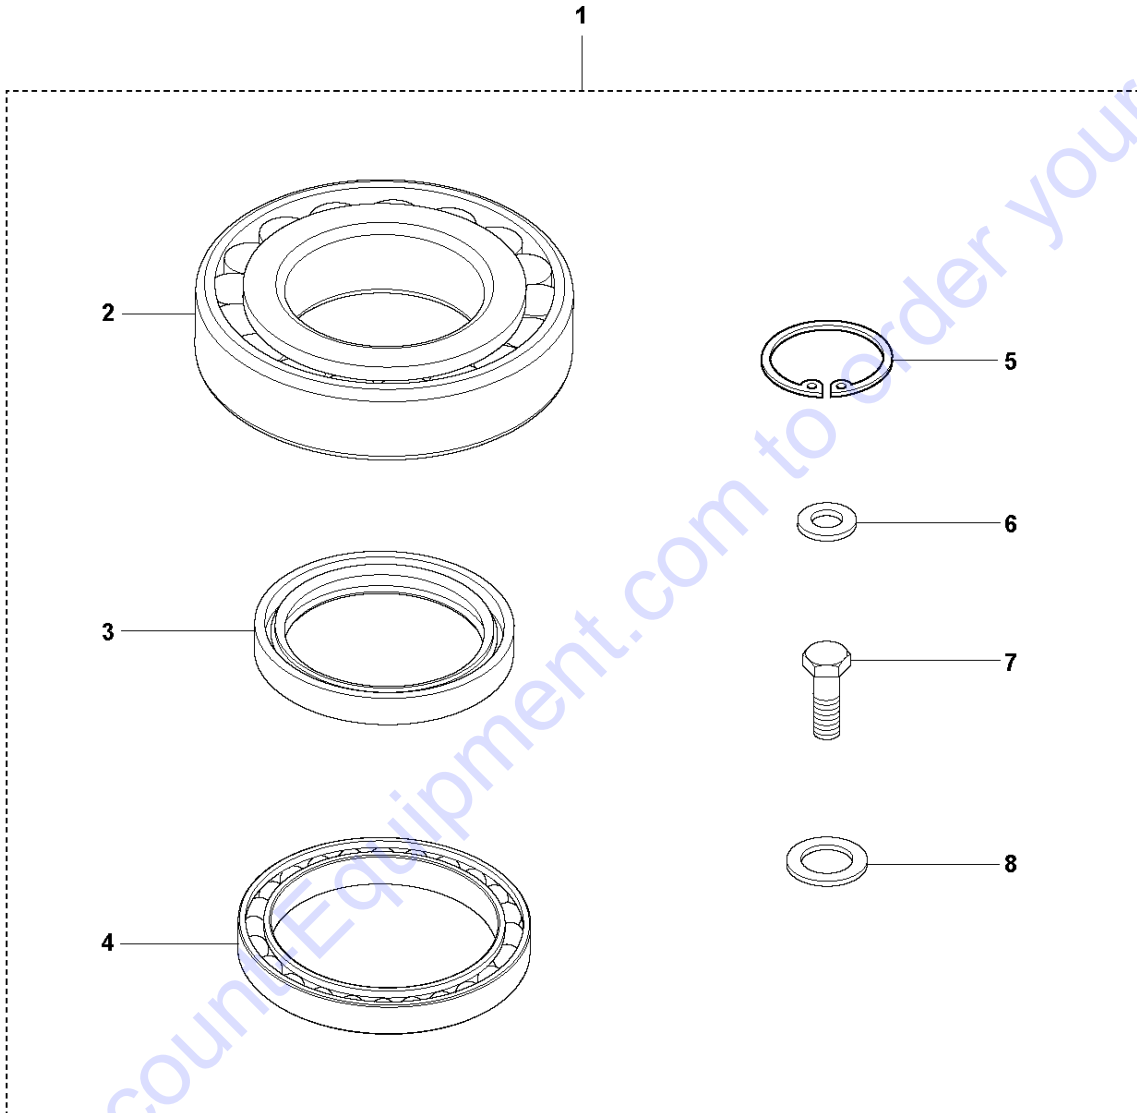

D LG 204
ECCENTRIC ELEMENT REPAIR KIT

ECCENTRIC ELEMENT REPAIR KIT LG 204, 967855202, 967855206, 967855205, 967855207, 967855204, 967855203, 967855208, 967855201, 967855209, 2019-05

Ref	Part No	Description	Remark	QTY	KIT
1	594 19 67-01	REPAIR KIT		1	
2	594 53 11-01	ROLLER BEARING		4	1
3	594 54 74-01	SEALING		1	1
4	594 55 05-01	BALL BEARING		2	1
5	595 04 60-01	RETAINER RING		1	1
6	595 03 65-01	WASHER		16	1
7	595 10 98-01	SCREW		16	1
8	594 51 21-01	WASHER		1	1

Go to Discount-Equipment.com to order your parts