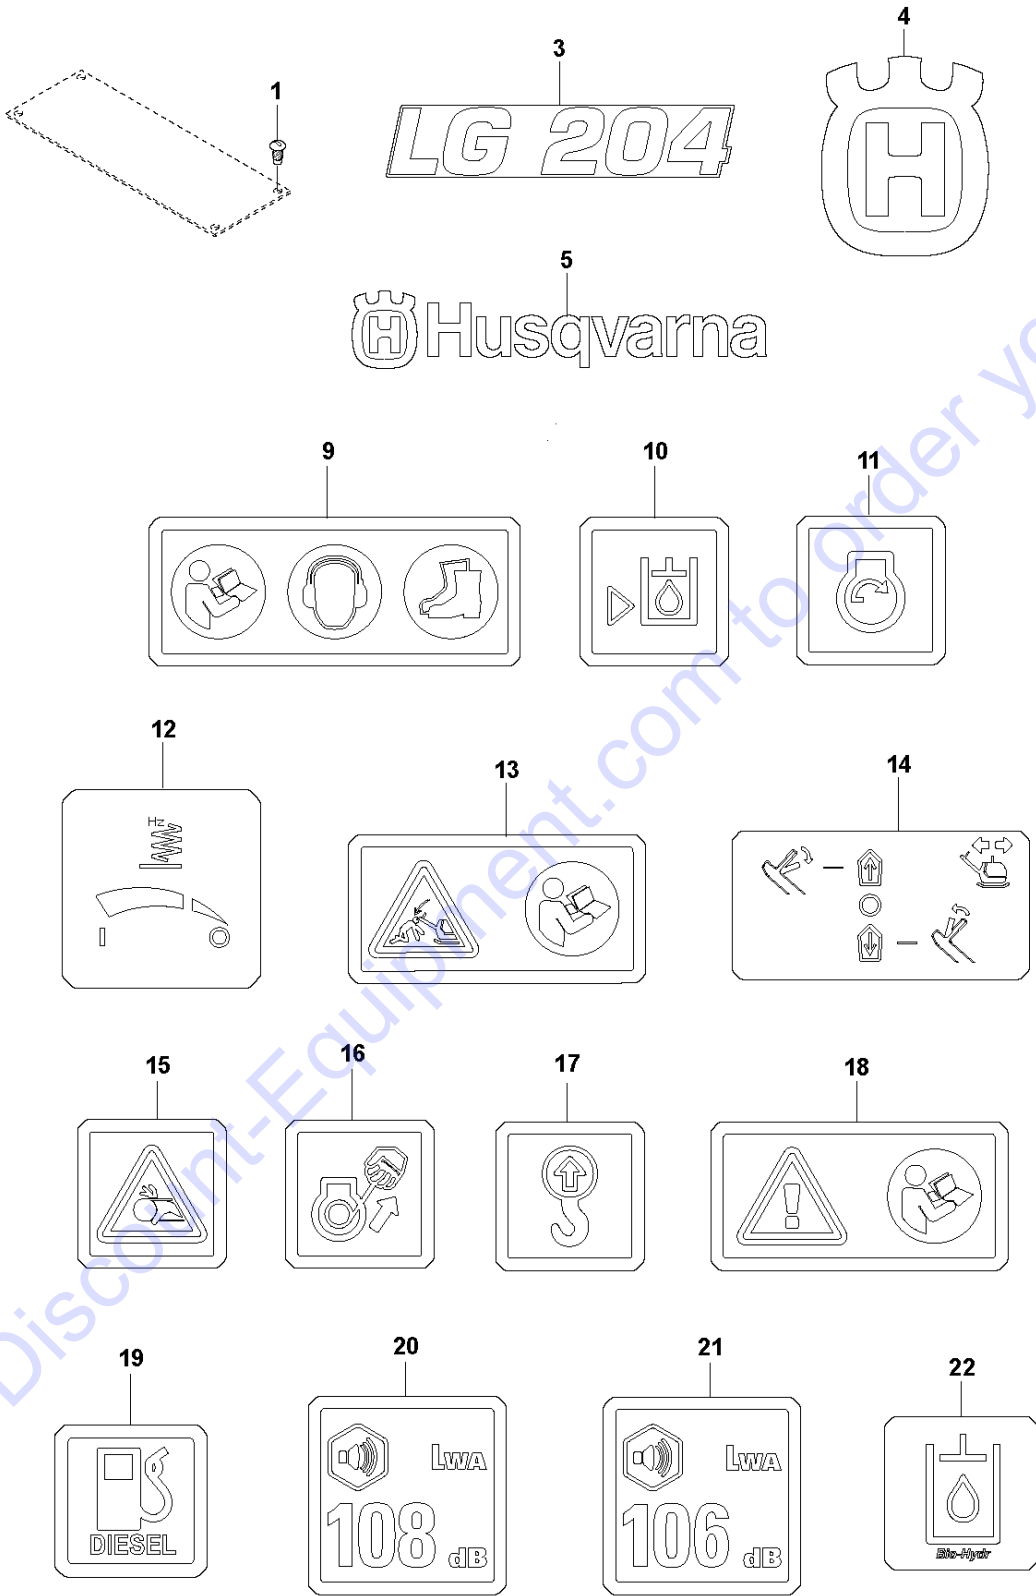

X LG 204
DECALS

Go to Discount-Equipment.com to order your parts

DECALS LG 204, 967855202, 967855206, 967855205, 967855207, 967855204, 967855203, 967855208, 967855201, 967855209, 2019-05

Ref	Part No	Description	Remark	QTY KIT
1	595 18 02-01	SCREW		4
3	595 09 53-01	DECAL		2
4	574 38 21-01	DECAL		1
5	577 46 90-01	DECAL		1
9	594 65 96-01	LABEL		1
10	595 51 28-01	LABEL		1
11	594 66 04-01	LABEL		1
12	594 66 10-01	LABEL		1
13	594 66 06-01	LABEL		1
14	594 66 07-01	LABEL		1
15	594 66 08-01	LABEL		1
16	594 86 96-01	LABEL		1
17	594 66 09-01	LABEL		1
18	594 86 97-01	LABEL		1
19	594 66 16-01	LABEL		1
20	595 21 63-01	DECAL		1
21	594 66 15-01	DECAL	40x40 mm	1
22	595 46 94-01	DECAL		1

Go to Discount-Equipment.com to order your parts