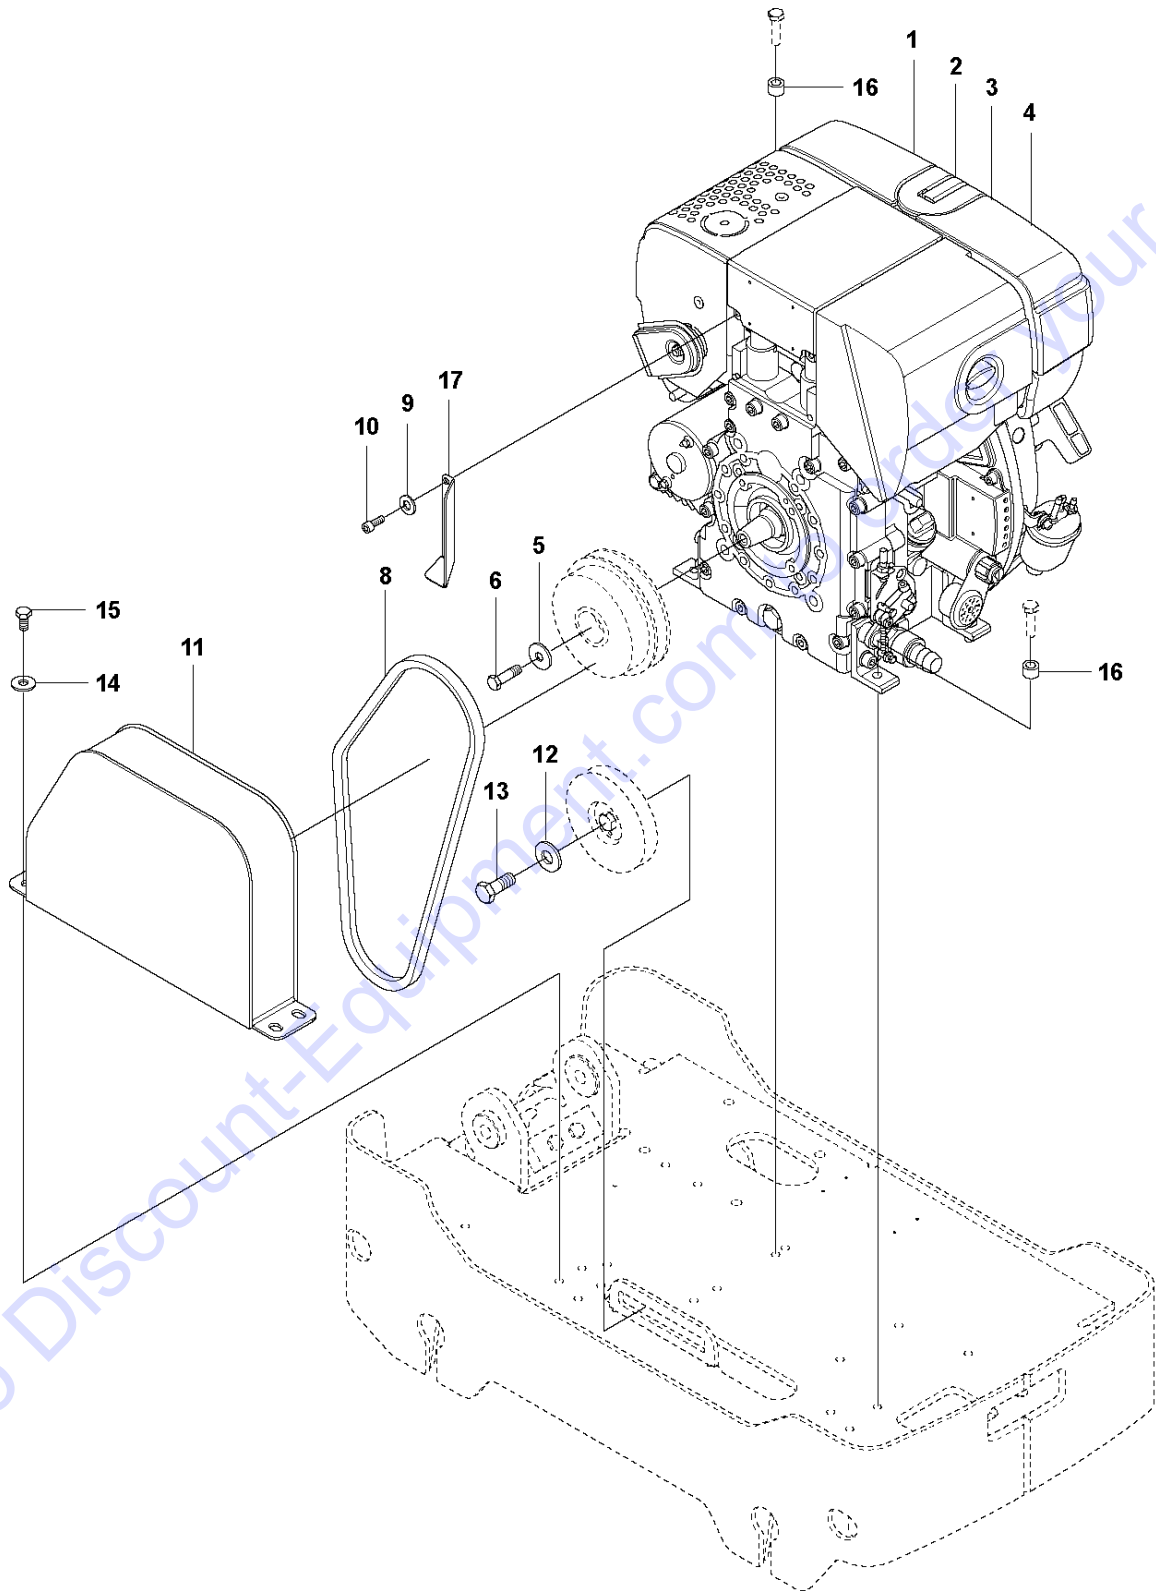

AB LG 204
ENGINE INSTALLATION - HATZ

ENGINE INSTALLATION - HATZ LG 204, 967855202, 967855206, 967855205, 967855207, 967855204, 967855203, 967855208, 967855201, 967855209, 2019-05

Ref	Part No	Description	Remark	QTY KIT
1	594 47 96-01	ENGINE	Hatz 1B20, manual start	1
2	595 17 65-01	ENGINE	Hatz 1B20 electric start	1
3	595 36 53-01	ENGINE	Hatz 1B20, manual start EPA version, for US and Canada market	1
4	595 36 54-01	ENGINE	Hatz 1B20, electric start EPA version, for US and Canada market	1
5	595 11 29-01	WASHER	8.4x26x4 mm 300 HV	1
6	595 34 43-01	SCREW		1
8	594 33 27-01	BELT	Hatz 1B20, electric start	1
9	595 03 65-01	WASHER		2
10	595 03 42-01	SCREW		2
11	595 27 90-01	BELT GUARD		1
12	595 11 28-01	WASHER		1
13	594 11 90-01	BOLT		1
14	594 12 34-01	WASHER	M08 8,4x22x3,0 300 HV	4
15	595 11 01-01	SCREW	m8 x 16	4
16	594 18 15-01	SPACER		4
17	594 82 78-01	DEFLECTOR		1

Go to Discount-Equipment.com to order your parts