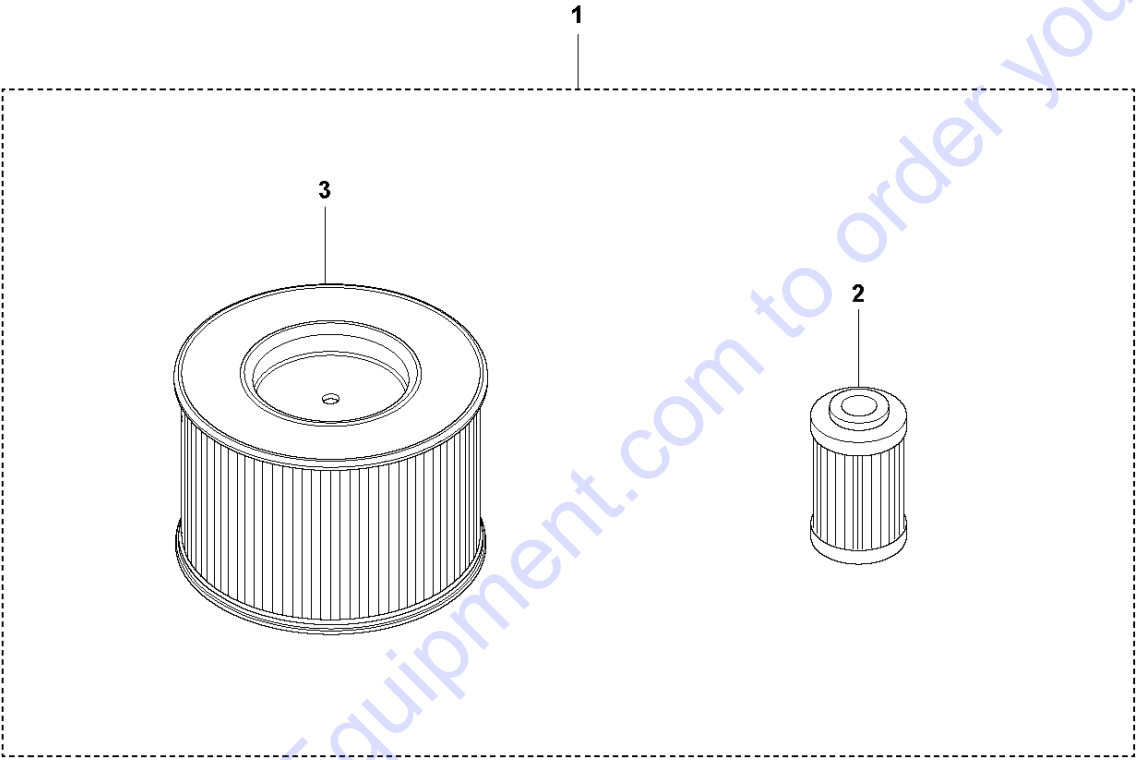

C LG 204
6 MONTHS / EVERY 250 HOURS KIT - HATZ

6 MONTHS / 250 HOURS SERVICE KIT - HATZ   LG 204, 967855202, 967855206, 967855205,
967855207, 967855204, 967855203, 967855208, 967855201, 967855209, 2019-04

Ref	Part No	Description	Remark	QTY	KIT
1	594 21 46-01	SERVICE KIT		1	
2	595 37 74-01	FUEL FILTER		1	1
3	595 37 73-01	FILTER		1	1

Go to Discount-Equipment.com to order your parts