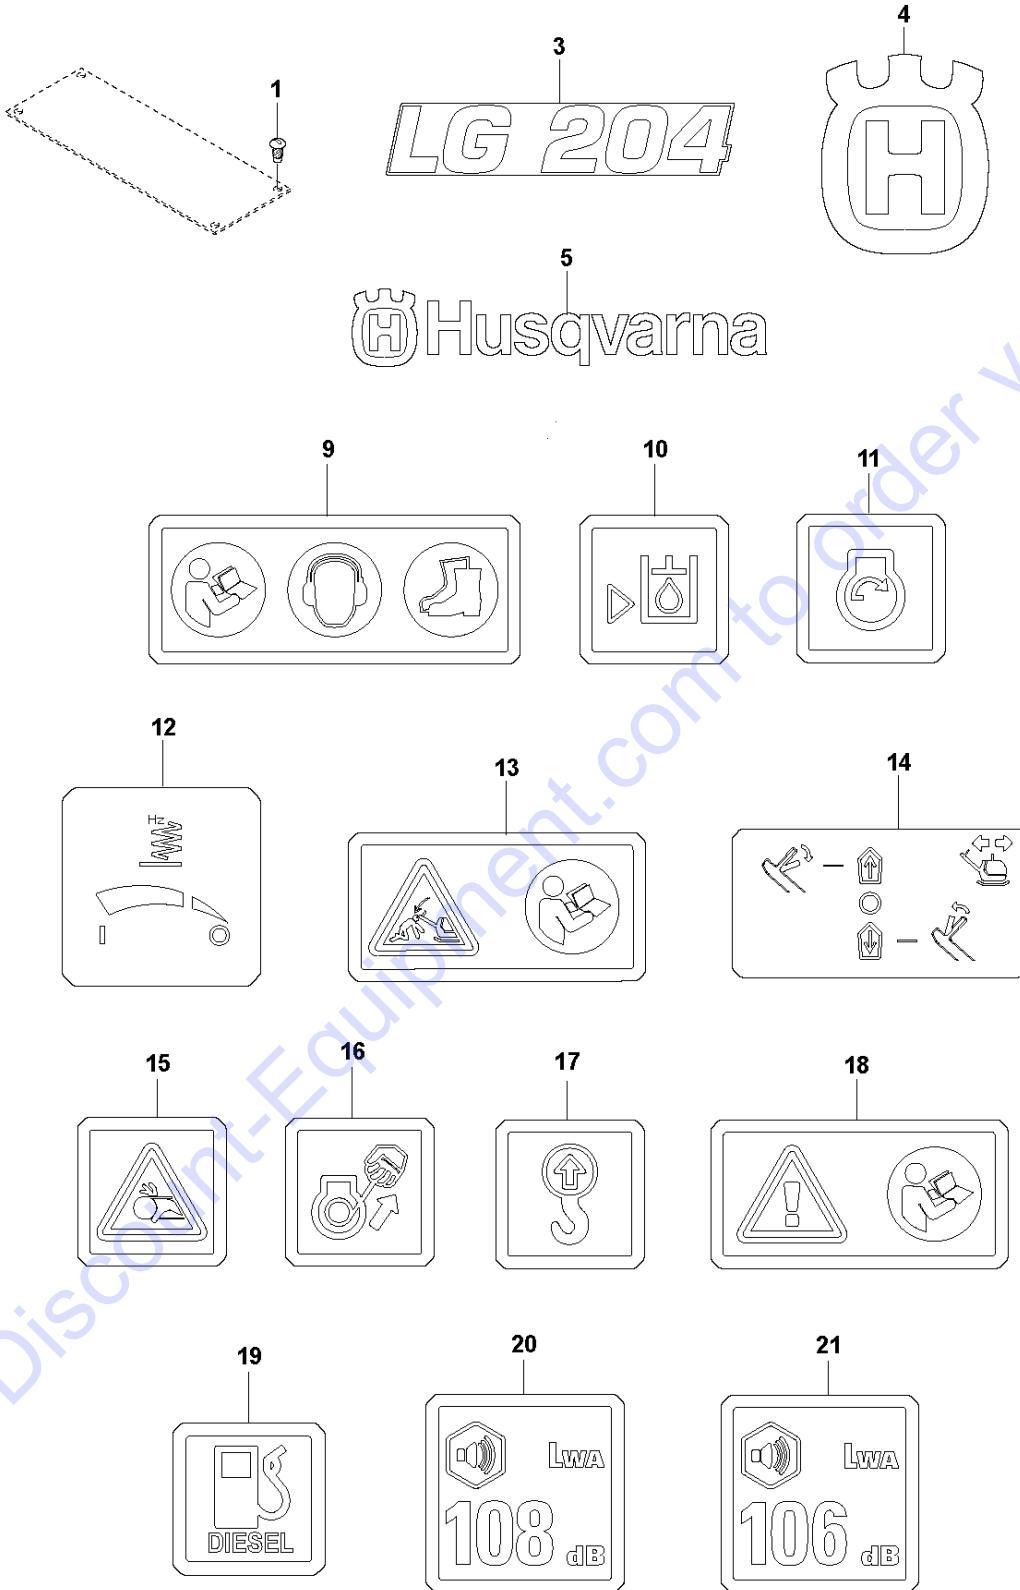

X LG 204
DECALS

Go to Discount-Equipment.com to order your parts

DECALS LG 204, 967855202, 967855206, 967855205, 967855207, 967855204, 967855203, 967855208, 967855201, 967855209, 2019-04

Ref	Part No	Description	Remark	QTY KIT
1	595 18 02-01	SCREW		4
3	595 09 53-01	DECAL		2
4	574 38 21-01	DECAL		1
5	577 46 90-01	DECAL		1
9	594 65 96-01	LABEL		1
10	595 51 28-01	LABEL		1
11	594 66 04-01	LABEL		1
12	594 66 10-01	LABEL		1
13	594 66 06-01	LABEL		1
14	594 66 07-01	LABEL		1
15	594 66 08-01	LABEL		1
16	594 86 96-01	LABEL		1
17	594 66 09-01	LABEL		1
18	594 86 97-01	LABEL		1
19	594 66 16-01	LABEL		1
20	595 21 63-01	DECAL		1
21	594 66 15-01	DECAL	40x40 mm	1

Go to Discount-Equipment.com to order your parts