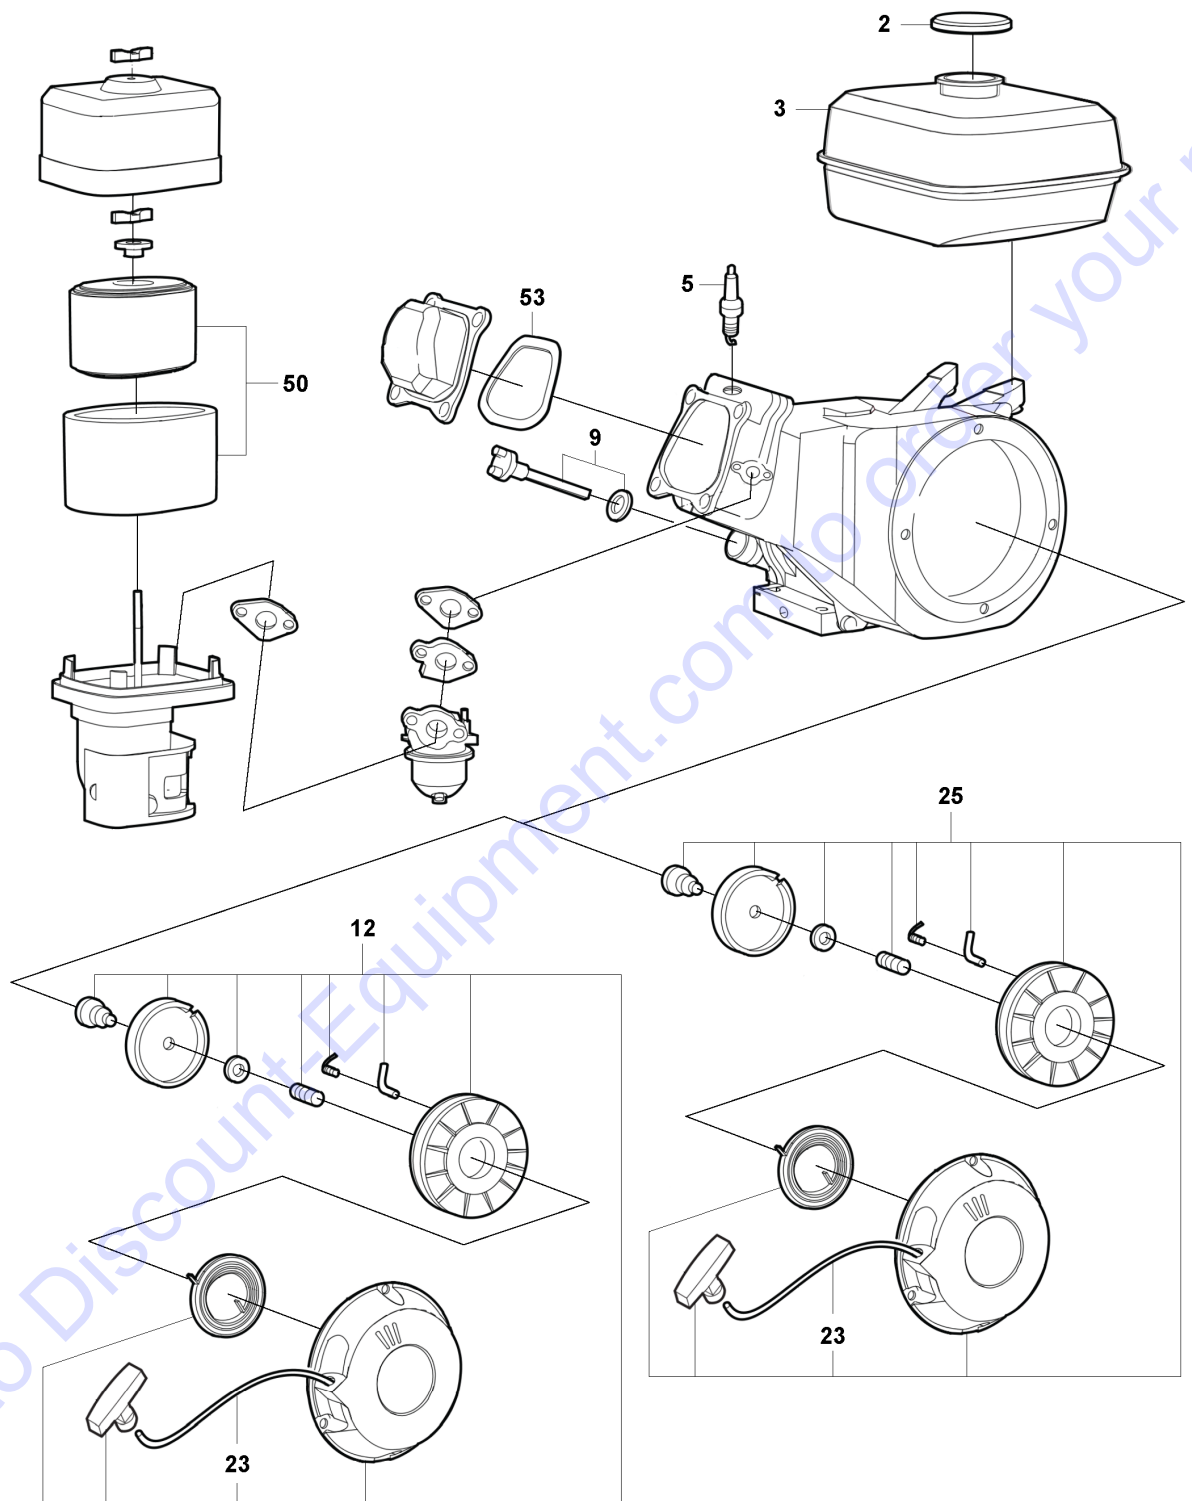

Z LG 204
ENGINE - HONDA GX 200 UT SM-12 OH

ENGINE - HONDALG 204, 967855202, 967855206, 967855205, 967855207, 967855204, 967855203, 967855208, 967855201, 967855209, 2019-04

Ref	Part No	Description	Remark	QTY	KIT
2	594 60 91-01	CAP		1	
3	594 20 45-01	FUEL TANK		1	
5	595 05 13-01	SPARK PLUG		1	
9	594 20 38-01	OIL	DIPSTICK	1	
12	594 60 27-01	STARTER	Painted red, Handle valid up to engine serial number 1517328 grip starter, from engine serial number 1517329	1	
23	595 04 91-01	ROPE		1	12, 25
25	594 20 56-01	STARTER	Painted black, grip valid up to engine serial number 1517328 handle from engine serial number 1517329	1	
50	594 58 23-01	AIR FILTER		1	
53	595 04 88-01	GASKET		1	

Go to Discount-Equipment.com to order your parts