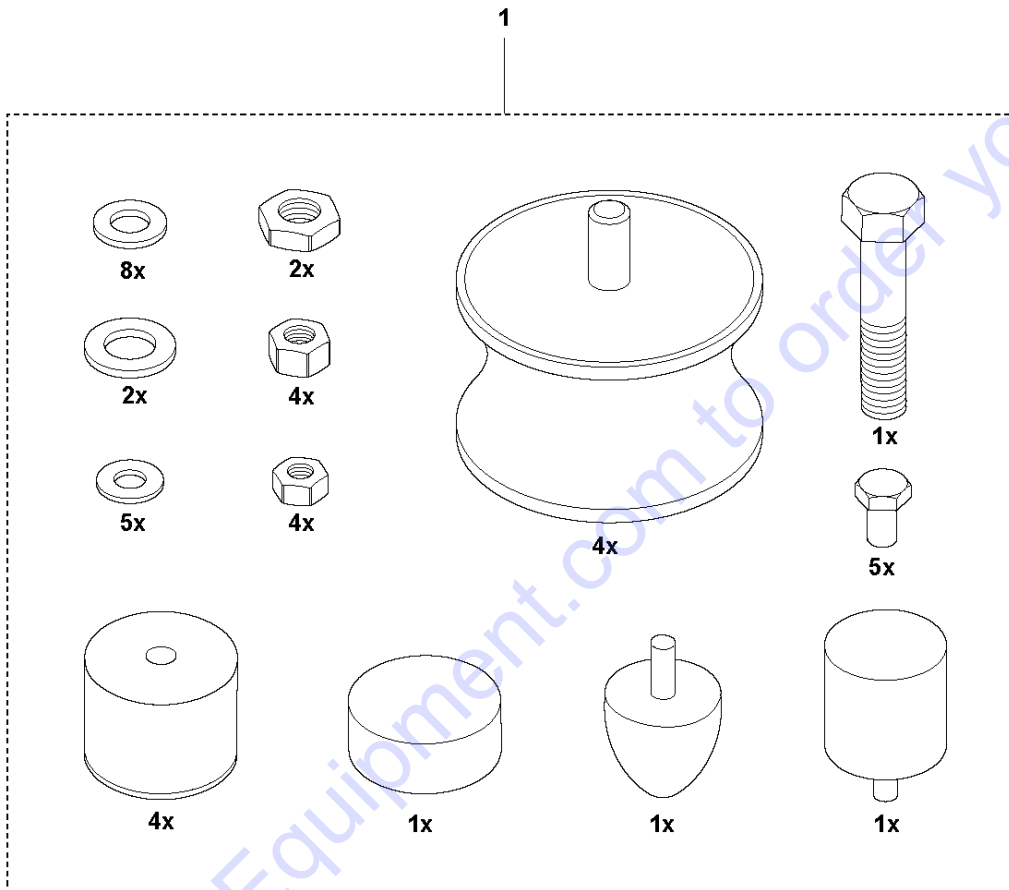

ECCENTRIC ELEMENT REPAIR KIT LG 204, 967855202, 967855206, 967855205, 967855207, 967855204, 967855203, 967855208, 967855201, 967855209, 2019-04

Ref	Part No	Description	Remark	QTY	KIT
1	594 19 67-01	REPAIR KIT		1	
2	594 53 11-01	ROLLER BEARING		4	1
3	594 54 74-01	SEALING		1	1
4	594 55 05-01	BALL BEARING		2	1
5	595 04 60-01	RETAINER RING		1	1
6	595 03 65-01	WASHER		16	1
7	595 10 98-01	SCREW		16	1
8	594 51 21-01	WASHER		1	1

Go to Discount-Equipment.com to order your parts

E LG 204
SHOCK ABSORBER REPAIR KIT

Go to Discount-Equipment.com to order your parts