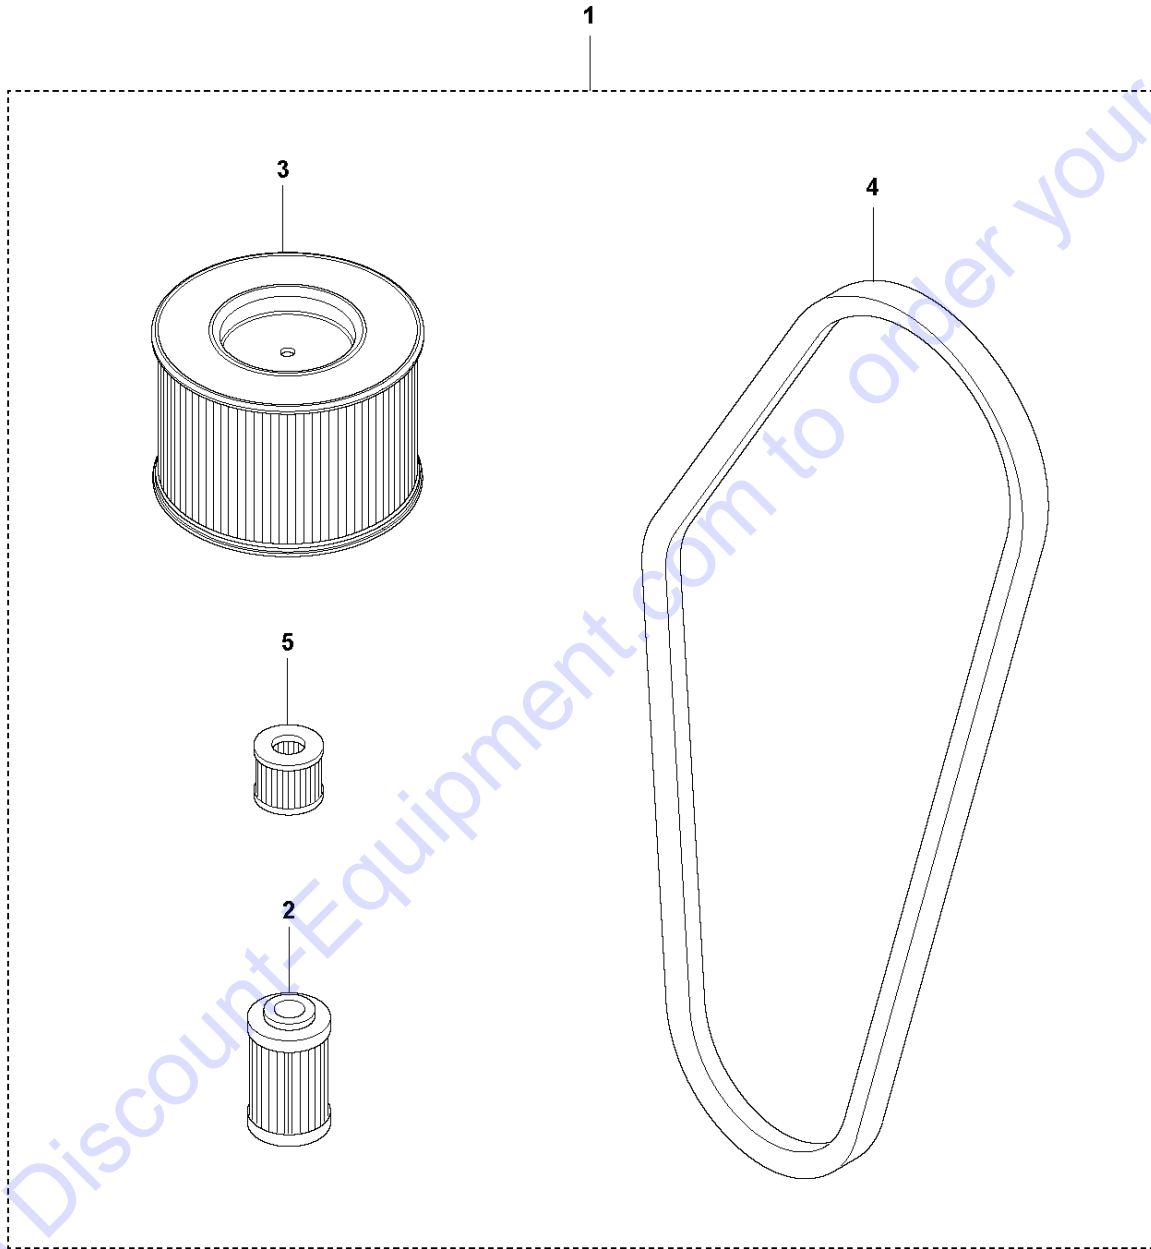

B LG 204
12 MONTHS / 500 HOURS SERVICE KIT - HATZ

Go to Discount-Equipment.com to order your parts

12 MONTHS / 500 HOURS SERVICE KIT - HATZ LG 204, 967855202, 967855206, 967855205,
967855207, 967855204, 967855203, 967855208, 967855201, 967855209, 2019-04

Ref	Part No	Description	Remark	QTY KIT	
1	594 21 87-01	SERVICE KIT		1	
2	595 37 74-01	FUEL FILTER		1	1
3	595 37 73-01	FILTER		1	1
4	594 33 27-01	BELT		1	1
5	594 44 55-01	AIR FILTER		1	1

Go to Discount-Equipment.com to order your parts