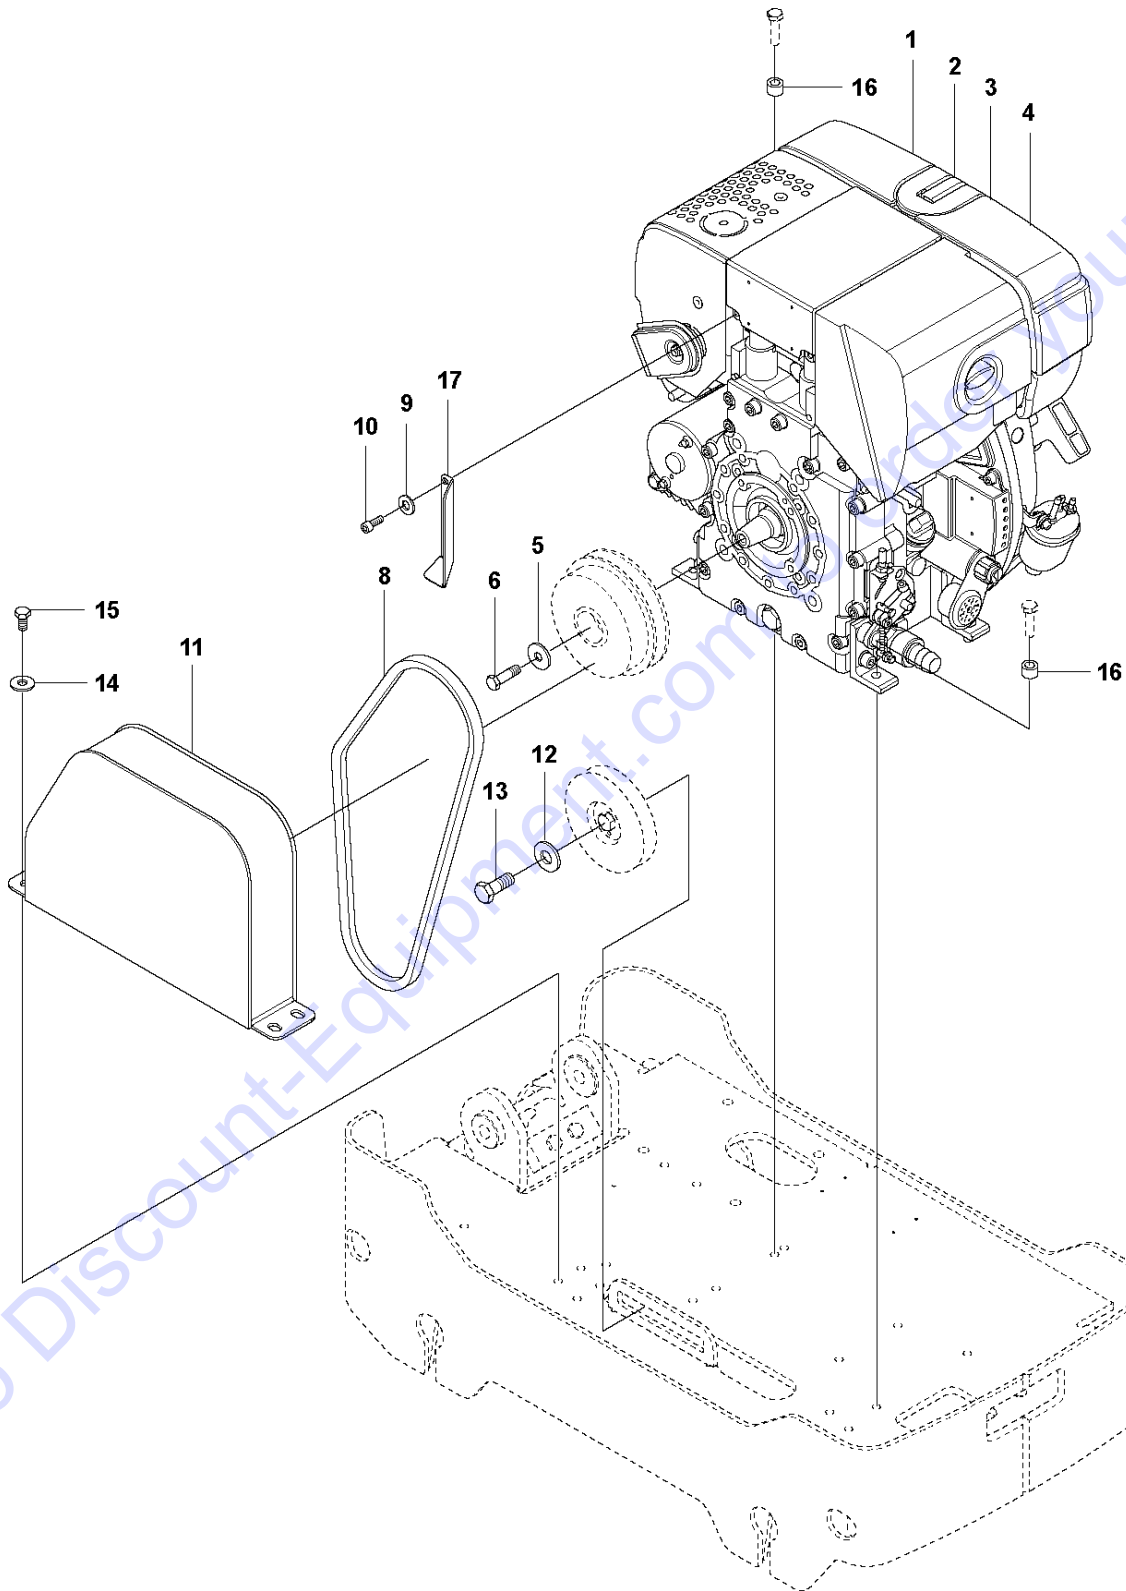

AB LG 204
ENGINE INSTALLATION - HATZ

ENGINE INSTALLATION - HATZ LG 204, 967855202, 967855206, 967855205, 967855207, 967855204, 967855203, 967855208, 967855201, 967855209, 2019-04

Ref	Part No	Description	Remark	QTY KIT
1	594 47 96-01	ENGINE	Hatz 1B20, manual start	1
2	595 17 65-01	ENGINE	Hatz 1B20 electric start	1
3	595 36 53-01	ENGINE	Hatz 1B20, manual start EPA version, for US and Canada market	1
4	595 36 54-01	ENGINE	Hatz 1B20, electric start EPA version, for US and Canada market	1
5	595 11 29-01	WASHER	8.4x26x4 mm 300 HV	1
6	595 34 43-01	SCREW		1
8	594 33 27-01	BELT	Hatz 1B20, electric start	1
9	595 03 65-01	WASHER		2
10	595 03 42-01	SCREW		2
11	595 27 90-01	BELT GUARD		1
12	595 11 28-01	WASHER		1
13	594 11 90-01	BOLT		1
14	594 12 34-01	WASHER	M08 8,4x22x3,0 300 HV	4
15	595 11 01-01	SCREW	m8 x 16	4
16	594 18 15-01	SPACER		4
17	594 82 78-01	DEFLECTOR		1

Go to Discount-Equipment.com to order your parts