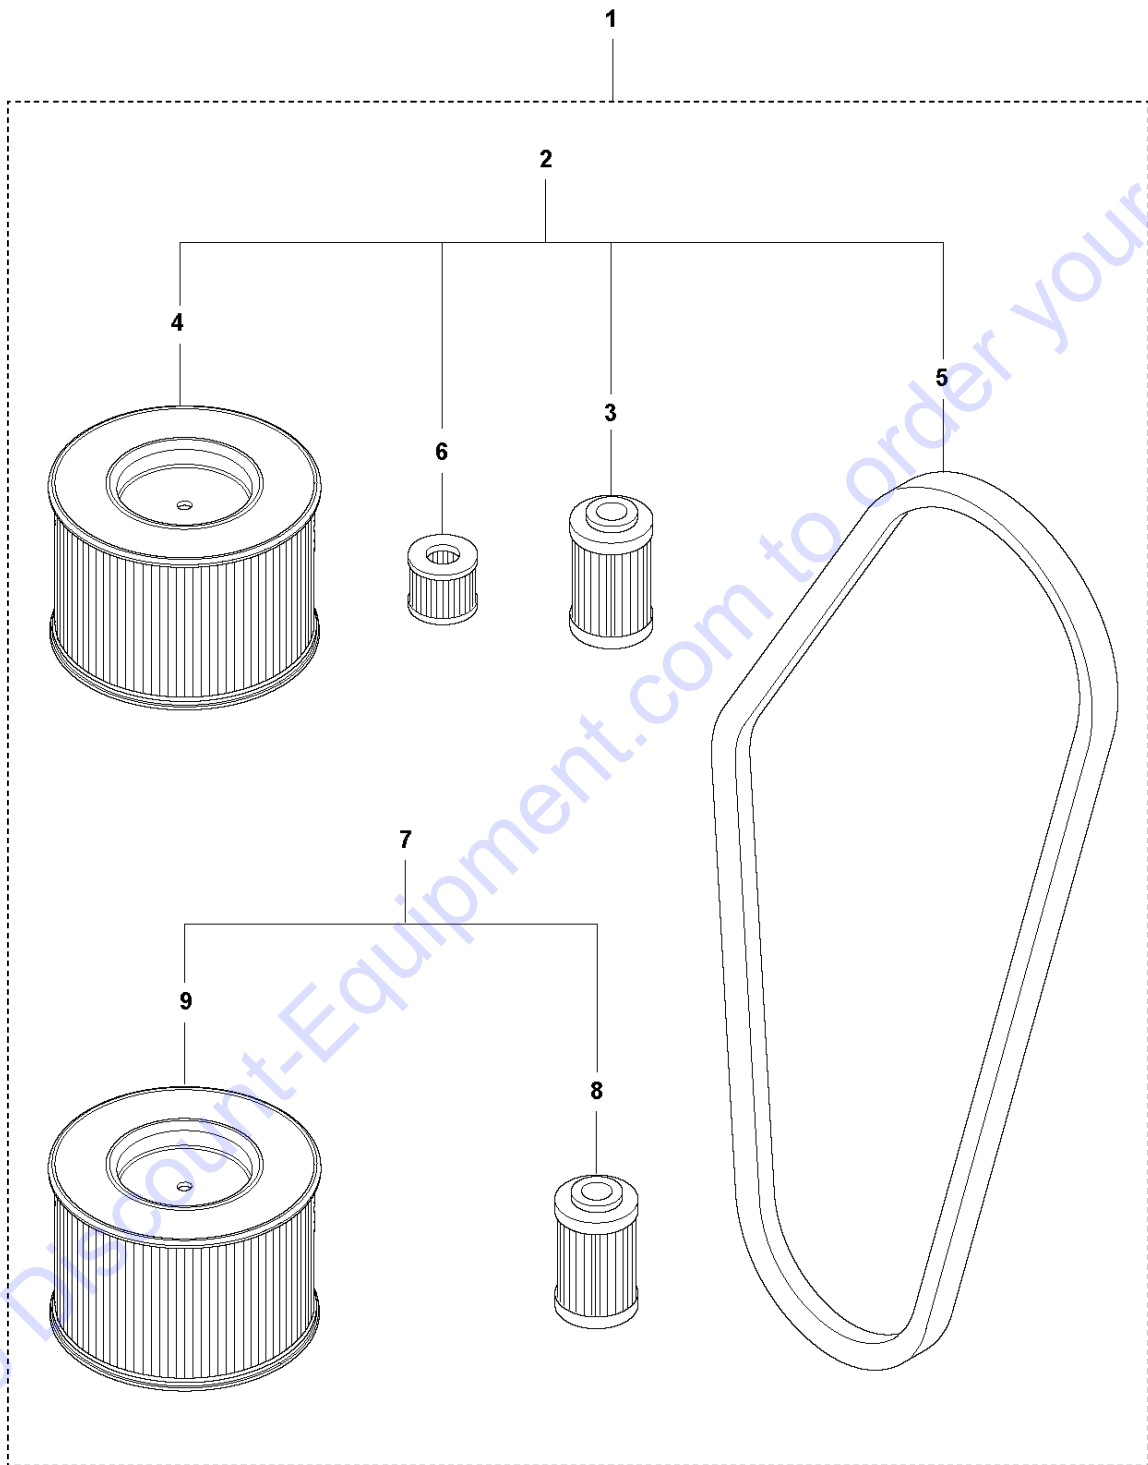

A LG 204
START UP KIT - HATZ

START UP KIT - HATZ LG 204, 967855202, 967855206, 967855205, 967855207, 967855204,
967855203, 967855208, 967855201, 967855209, 2019-04

Ref	Part No	Description	Remark	QTY	KIT
1	594 21 86-01	SERVICE KIT		1	
2	594 21 87-01	SERVICE KIT		1	1
3	595 37 74-01	FUEL FILTER		1	1, 2
4	595 37 73-01	FILTER		1	1, 2
5	594 33 27-01	BELT		1	1, 2
6	594 44 55-01	AIR FILTER		1	1, 2
7	594 21 46-01	SERVICE KIT		1	1
8	595 37 74-01	FUEL FILTER		1	1, 7
9	595 37 73-01	FILTER		1	1, 7

Go to Discount-Equipment.com to order your parts