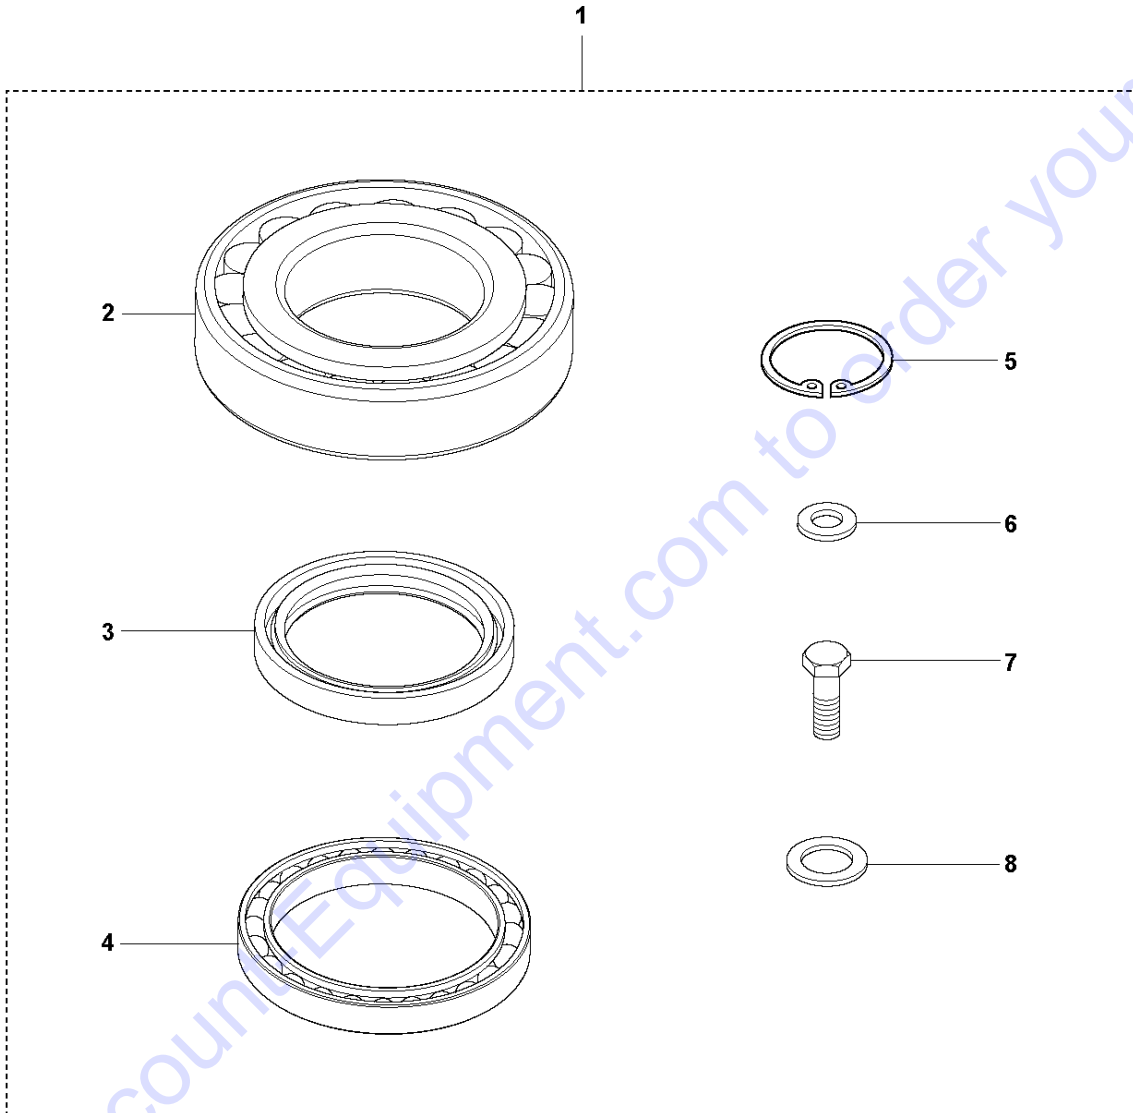

D LG 204
ECCENTRIC ELEMENT REPAIR KIT

Go to DiscountEquipment.com to order your parts

ECCENTRIC ELEMENT REPAIR KIT LG 204, 967855202, 967855206, 967855205, 967855207, 967855204, 967855203, 967855208, 967855201, 967855209, 2019-04

Ref	Part No	Description	Remark	QTY	KIT
1	594 19 67-01	REPAIR KIT		1	
2	594 53 11-01	ROLLER BEARING		4	1
3	594 54 74-01	SEALING		1	1
4	594 55 05-01	BALL BEARING		2	1
5	595 04 60-01	RETAINER RING		1	1
6	595 03 65-01	WASHER		16	1
7	595 10 98-01	SCREW		16	1
8	594 51 21-01	WASHER		1	1

Go to Discount-Equipment.com to order your parts