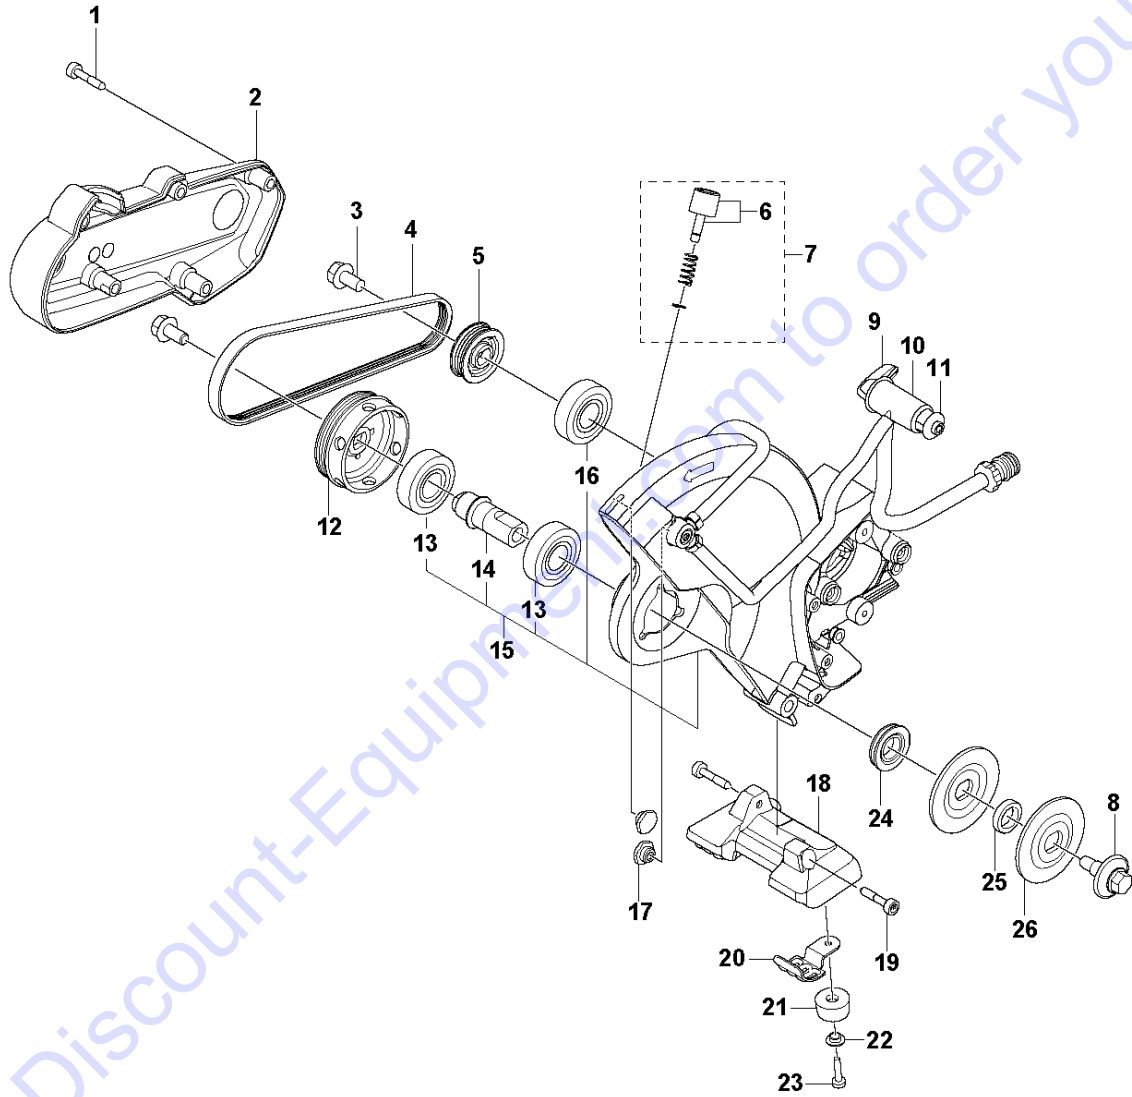

16

Go to Discount-Equipment.com to order your parts

CHASSIS

K 535i , 2018-10

Ref	Part No	Description	Remark	QTY KIT
1	577 26 19-01	HANDLE INSERT		1
2	590 88 82-01	HANDLE HALF		1
3	506 49 57-01	THROTTLE LOCKOUT		1
4	590 91 09-01	LOOP		1
5	590 88 87-01	GROUND SUPPORT		1
6	544 09 99-01	SPRING		1
7	577 31 27-01	THROTTLE CONTROL		1
8	577 85 51-01	THROTTLE ROD ASSY		1
9	503 21 53-26	SCREW ITXSCM		3
10	577 06 35-01	FRONT HANDLE		1
11	525 79 81-03	SCREW ITXSCFT		2
12	580 29 29-01	SCREW ITXSCT		6
13	590 88 83-01	HANDLE HALF		1
14	593 19 93-01	DECAL		1
15	593 19 92-01	DECAL		1
16	593 19 92-02	DECAL		1
17	593 73 27-01	DECAL		1
18	596 32 71-01	PIN		1

Go to Discount-Equipment.com to order your parts

B K 535i
BLADE GUARD

Go to Discount-Equipment.com to order your parts

BLADE GUARD

K 535i , 2018-10

Ref	Part No	Description	Remark	QTY	KIT
1	503 21 53-26	SCREW ITXSCM		5	
2	590 88 84-01	BELT GUARD		1	
3	503 20 00-45	SCREW EHHFM		2	
4	590 88 54-01	BELT		1	
5	593 16 10-01	PULLEY		1	
6	596 59 14-01	LOCKING BUTTON		1	
7	596 59 15-01	LOCKING BUTTON		1	
8	590 50 38-01	SCREW		1	
9	590 89 41-01	LEVER		1	
10	591 14 63-01	VALVE ASSY	Including hoses	1	
11	586 44 31-01	SCREW ITXSCFT		1	
12	593 16 11-01	PULLEY		1	
13	583 95 33-01	BALL BEARING		2	15
14	590 88 46-01	SHAFT		1	15
15	596 59 17-01	CUTTER ARM		1	
16	738 22 01-19	BALL BEARING		1	15
17	576 79 84-01	NIPPLE		2	
18	590 88 85-01	GROUND SUPPORT		1	
19	503 21 53-25	SCREW ITXSCM		2	
20	590 88 86-01	WEAR PROTECTION		2	
21	590 48 80-01	DAMPER		2	
22	590 48 81-01	BUSHING		2	
23	580 29 29-01	SCREW ITXSCT		2	
24	590 88 47-01	SUPPORT FLANGE		1	
25	591 10 77-01	BUSHING		1	
26	590 89 03-01	FLANGE		2	