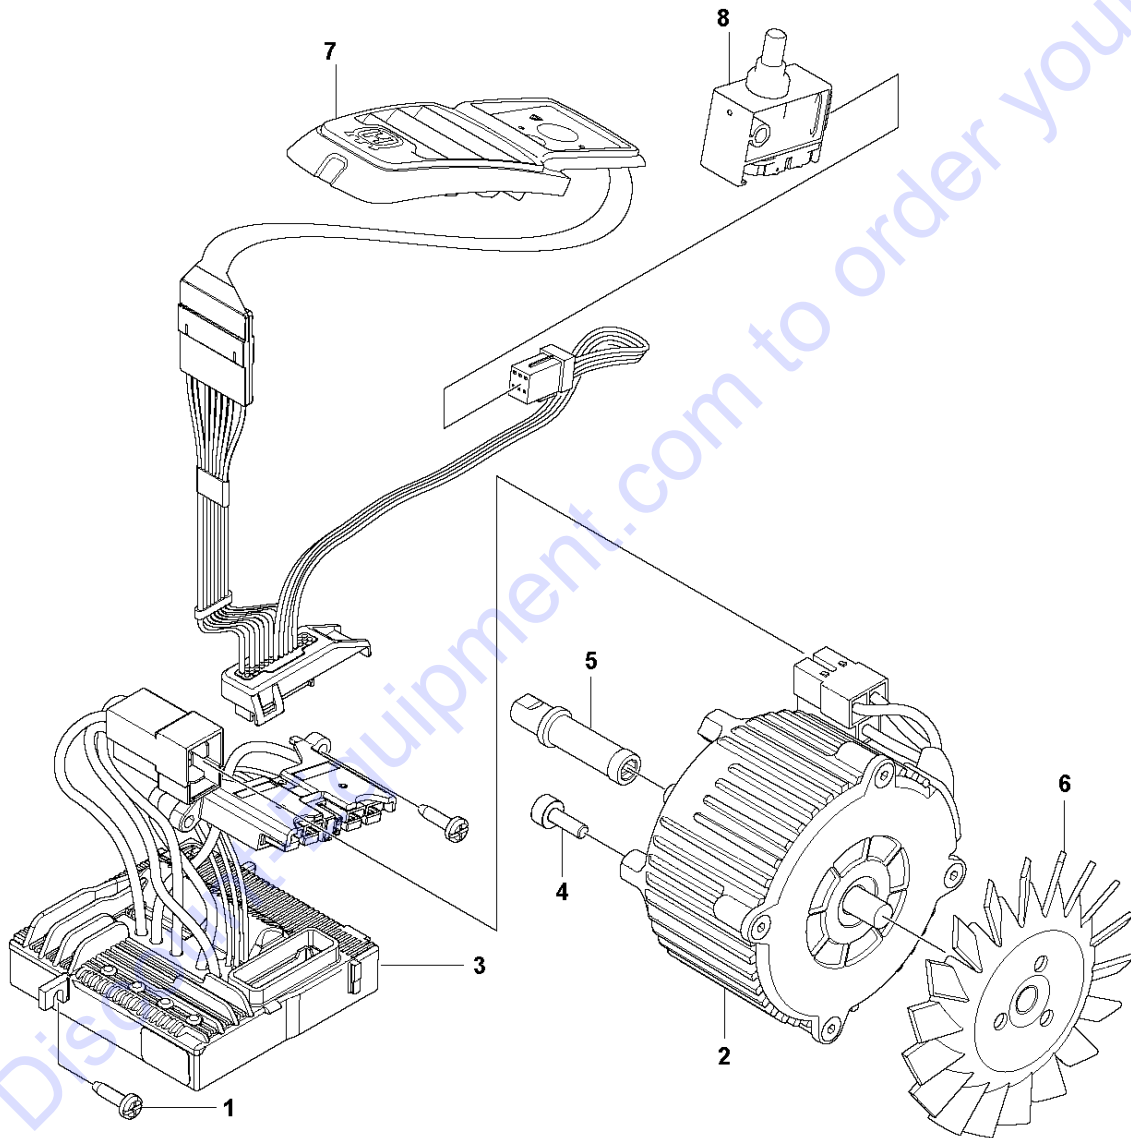

Go to Discount-Equipment.com to order your parts

B K 535i
BLADE GUARD

Go to Discount-Equipment.com to order your parts

BLADE GUARD

K 535i , 2018-10

Ref	Part No	Description	Remark	QTY	KIT
1	503 21 53-26	SCREW ITXSCM		5	
2	590 88 84-01	BELT GUARD		1	
3	503 20 00-45	SCREW EHHFM		2	
4	590 88 54-01	BELT		1	
5	593 16 10-01	PULLEY		1	
6	596 59 14-01	LOCKING BUTTON		1	
7	596 59 15-01	LOCKING BUTTON		1	
8	590 50 38-01	SCREW		1	
9	590 89 41-01	LEVER		1	
10	591 14 63-01	VALVE ASSY	Including hoses	1	
11	586 44 31-01	SCREW ITXSCFT		1	
12	593 16 11-01	PULLEY		1	
13	583 95 33-01	BALL BEARING		2	15
14	590 88 46-01	SHAFT		1	15
15	596 59 17-01	CUTTER ARM		1	
16	738 22 01-19	BALL BEARING		1	15
17	576 79 84-01	NIPPLE		2	
18	590 88 85-01	GROUND SUPPORT		1	
19	503 21 53-25	SCREW ITXSCM		2	
20	590 88 86-01	WEAR PROTECTION		2	
21	590 48 80-01	DAMPER		2	
22	590 48 81-01	BUSHING		2	
23	580 29 29-01	SCREW ITXSCT		2	
24	590 88 47-01	SUPPORT FLANGE		1	
25	591 10 77-01	BUSHING		1	
26	590 89 03-01	FLANGE		2	

Go to Discount-Equipment.com to order your parts

C K 535i
MOTOR

MOTOR

K 535i , 2018-10

Ref	Part No	Description	Remark	QTY KIT
1	578 77 61-03	SCREW ITXPANT		4
2	577 31 58-02	MOTOR ASSY		1
3	591 11 58-01	CONTROL UNIT		1
4	526 81 81-01	SCREW ITXSCM		4
5	593 08 67-01	SHAFT		1
6	581 30 09-01	FAN		1
7	592 63 42-01	WIRING ASSY		1
8	582 05 07-01	TRIGGER SWITCH		1