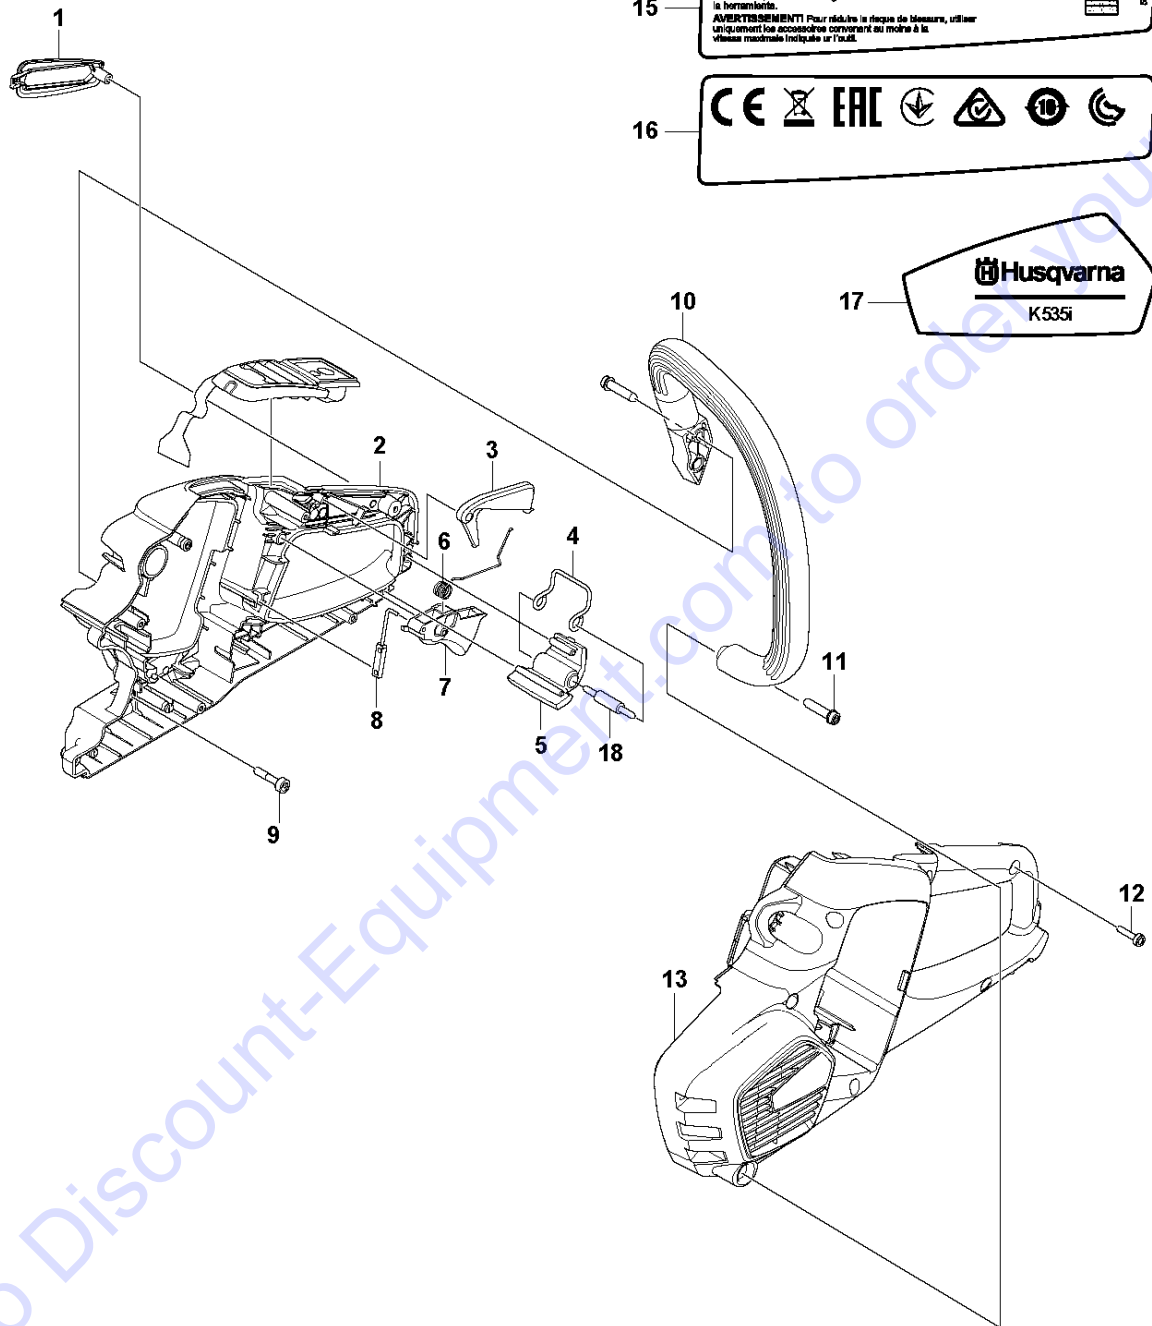

16

Go to Discount-Equipment.com to order your parts

CHASSIS

K 535i , 2018-10

Ref	Part No	Description	Remark	QTY KIT
1	577 26 19-01	HANDLE INSERT		1
2	590 88 82-01	HANDLE HALF		1
3	506 49 57-01	THROTTLE LOCKOUT		1
4	590 91 09-01	LOOP		1
5	590 88 87-01	GROUND SUPPORT		1
6	544 09 99-01	SPRING		1
7	577 31 27-01	THROTTLE CONTROL		1
8	577 85 51-01	THROTTLE ROD ASSY		1
9	503 21 53-26	SCREW ITXSCM		3
10	577 06 35-01	FRONT HANDLE		1
11	525 79 81-03	SCREW ITXSCFT		2
12	580 29 29-01	SCREW ITXSCT		6
13	590 88 83-01	HANDLE HALF		1
14	593 19 93-01	DECAL		1
15	593 19 92-01	DECAL		1
16	593 19 92-02	DECAL		1
17	593 73 27-01	DECAL		1
18	596 32 71-01	PIN		1