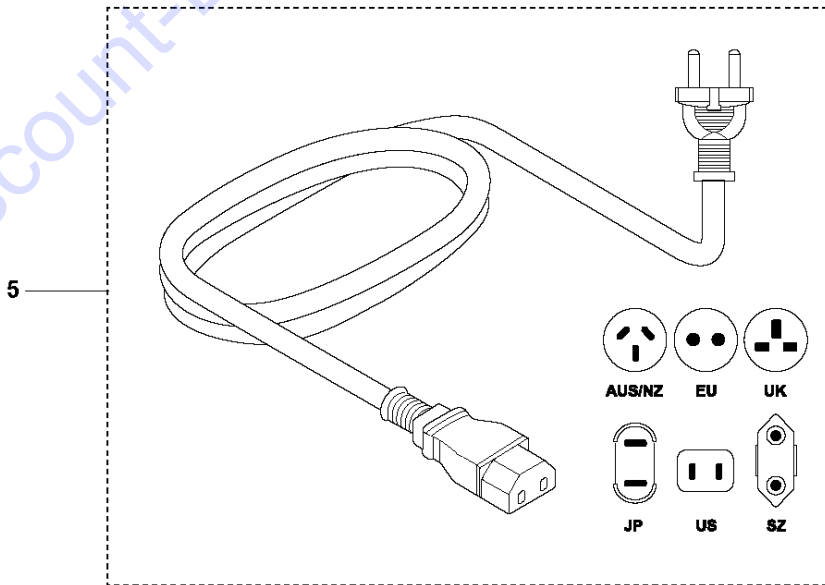

E K 535i
ACCESSORIES

ACCESSORIES

K 535i, 2018-10

Ref	Part No	Description	Remark	QTY KIT
1	506 38 26-01	TOOL		1
2	967 96 41-01	BATTERY	BLi 200	1
2	967 96 41-02	BATTERY	BLi 200 US/CA	1
2	967 96 43-01	BATTERY	BLi 300	1
2	967 96 43-02	BATTERY	BLi 300 I US/CA	1
3	967 96 49-01	BATTERY CHARGER	QC330 I EU	1
3	967 96 49-02	BATTERY CHARGER	QC330 I UK	1
3	967 96 49-03	BATTERY CHARGER	QC330 I US	1
3	967 96 49-04	BATTERY CHARGER	QC330 I JP	1
3	967 96 49-05	BATTERY CHARGER	QC330 I AU/NZ	1
3	967 96 49-06	BATTERY CHARGER	QC330 I SZ	1
3	967 96 49-07	BATTERY CHARGER	QC330 I BR	1
3	967 96 50-01	BATTERY CHARGER	QC500 I EU	1
3	967 96 50-02	BATTERY CHARGER	QC500 I UK	1
3	967 96 50-03	BATTERY CHARGER	QC500 I US	1
3	967 96 50-04	BATTERY CHARGER	QC500 I JP	1
3	967 96 50-05	BATTERY CHARGER	QC500 I AU/NZ	1
3	967 96 50-06	BATTERY CHARGER	QC500 I SZ	1
4	596 82 66-01	DIAMOND BLADE	ELITE-CUT	1
4	596 52 03-01	DIAMOND BLADE	TACTI-CUT	1
4	574 85 38-01	DIAMOND BLADE	VARI-CUT	1
4	596 82 67-01	ABRASIVE DISC	ABRASIVE DISC METAL	1
5	578 08 19-01	MAINS CABLE	QC330/QC500-CORD 330W/500W, 220V-EU	1
5	579 13 06-01	MAINS CABLE	QC330/QC500-CORD 330W/500W, 220V-UK	1
5	579 13 04-01	MAINS CABLE	QC330/QC500-CORD 330W/500W-US	1
5	581 29 49-01	MAINS CABLE	QC330/QC500-CORD 330W/500W-JP	1
5	581 29 50-01	MAINS CABLE	QC330/QC500-CORD 330W/500W-AU/NZ	1
5	582 63 97-01	WIRING ASSY	QC330/QC500-CORD 330W/500W-SZ	1

Go to Discount-Equipment.com to order your parts