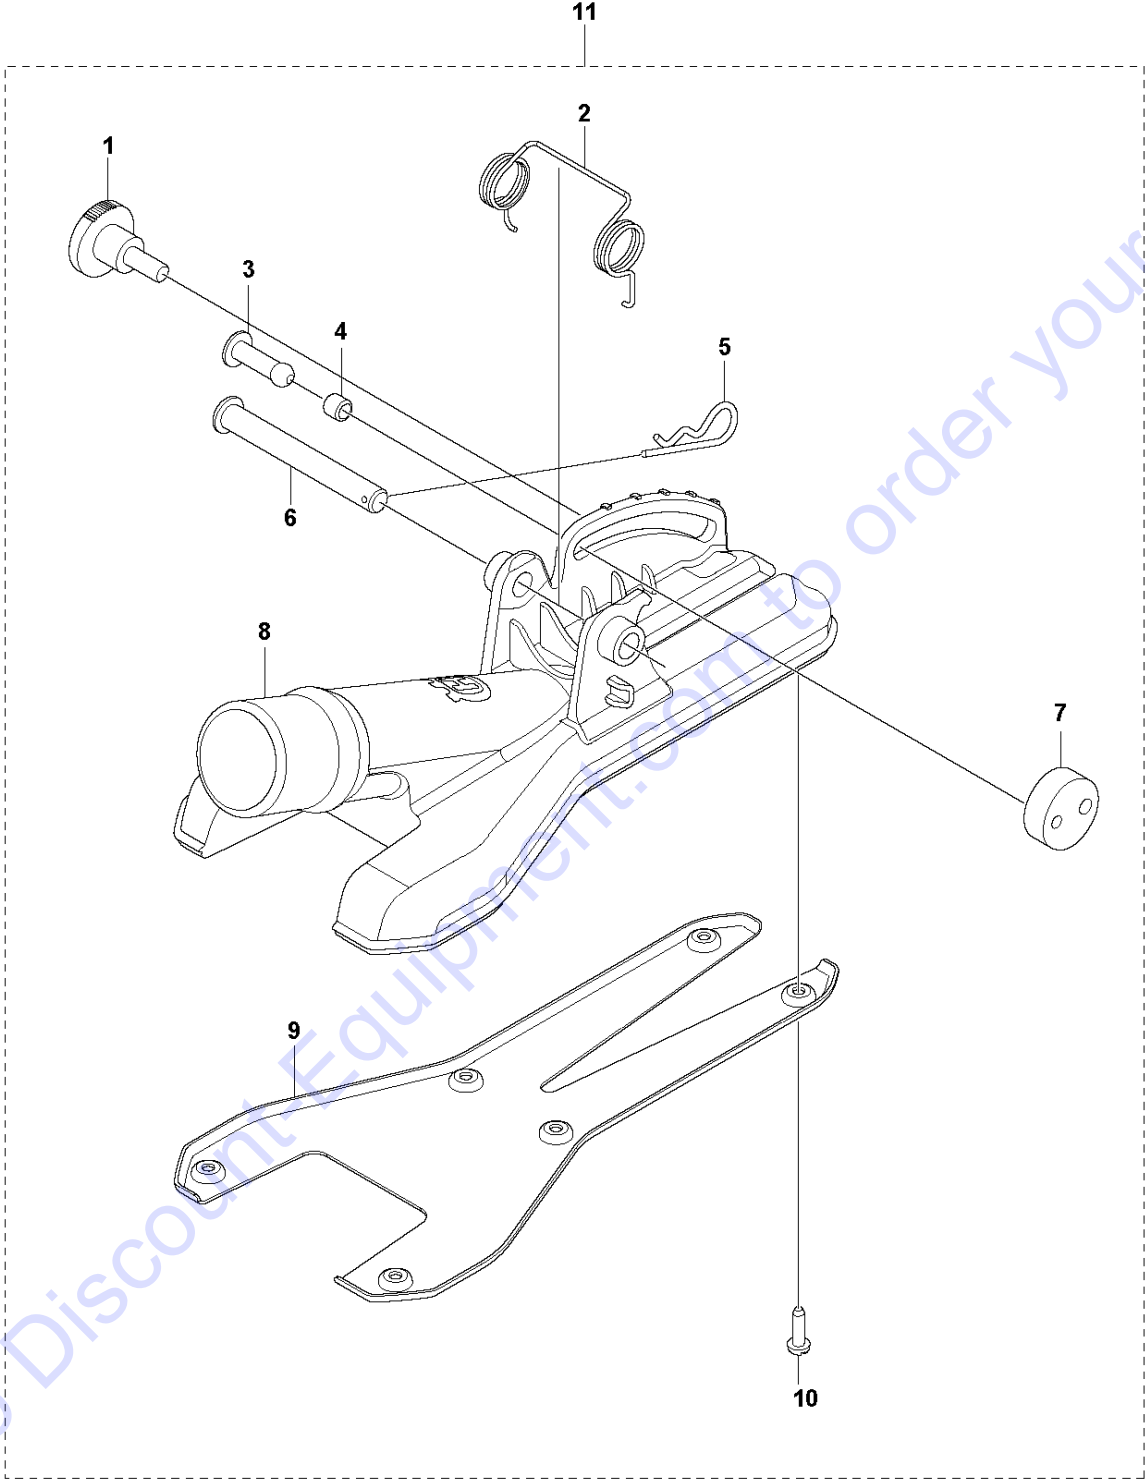

Go to Discount-Equipment.com to order your parts

E K 535i
ACCESSORIES

ACCESSORIES

K 535i, 2018-10

Ref	Part No	Description	Remark	QTY KIT
1	506 38 26-01	TOOL		1
2	967 96 41-01	BATTERY	BLi 200	1
2	967 96 41-02	BATTERY	BLi 200 US/CA	1
2	967 96 43-01	BATTERY	BLi 300	1
2	967 96 43-02	BATTERY	BLi 300 I US/CA	1
3	967 96 49-01	BATTERY CHARGER	QC330 I EU	1
3	967 96 49-02	BATTERY CHARGER	QC330 I UK	1
3	967 96 49-03	BATTERY CHARGER	QC330 I US	1
3	967 96 49-04	BATTERY CHARGER	QC330 I JP	1
3	967 96 49-05	BATTERY CHARGER	QC330 I AU/NZ	1
3	967 96 49-06	BATTERY CHARGER	QC330 I SZ	1
3	967 96 49-07	BATTERY CHARGER	QC330 I BR	1
3	967 96 50-01	BATTERY CHARGER	QC500 I EU	1
3	967 96 50-02	BATTERY CHARGER	QC500 I UK	1
3	967 96 50-03	BATTERY CHARGER	QC500 I US	1
3	967 96 50-04	BATTERY CHARGER	QC500 I JP	1
3	967 96 50-05	BATTERY CHARGER	QC500 I AU/NZ	1
3	967 96 50-06	BATTERY CHARGER	QC500 I SZ	1
4	596 82 66-01	DIAMOND BLADE	ELITE-CUT	1
4	596 52 03-01	DIAMOND BLADE	TACTI-CUT	1
4	574 85 38-01	DIAMOND BLADE	VARI-CUT	1
4	596 82 67-01	ABRASIVE DISC	ABRASIVE DISC METAL	1
5	578 08 19-01	MAINS CABLE	QC330/QC500-CORD 330W/500W, 220V-EU	1
5	579 13 06-01	MAINS CABLE	QC330/QC500-CORD 330W/500W, 220V-UK	1
5	579 13 04-01	MAINS CABLE	QC330/QC500-CORD 330W/500W-US	1
5	581 29 49-01	MAINS CABLE	QC330/QC500-CORD 330W/500W-JP	1
5	581 29 50-01	MAINS CABLE	QC330/QC500-CORD 330W/500W-AU/NZ	1
5	582 63 97-01	WIRING ASSY	QC330/QC500-CORD 330W/500W-SZ	1

Go to Discount-Equipment.com to order your parts

D K 535i
VAC

VACUUM ASSEMBLY

K 535i, 2018-10

Ref	Part No	Description	Remark	QTY	KIT
1	510 36 16-03	SCREW		1	11
2	594 07 77-01	SPRING		1	11
3	597 32 22-01	RIVET		1	11
4	502 10 56-04	SPACING TUBE		1	11
5	721 68 01-51	SPRING COTTER		1	11
6	595 94 43-01	CLEVIS PIN		1	11
7	594 07 75-01	ANVIL		1	11
8	594 07 74-01	HOUSING		1	11
9	594 07 76-01	PLATE		1	11
10	578 77 61-03	SCREW ITPANT		6	11
11	594 07 78-01	VAC KIT		1	