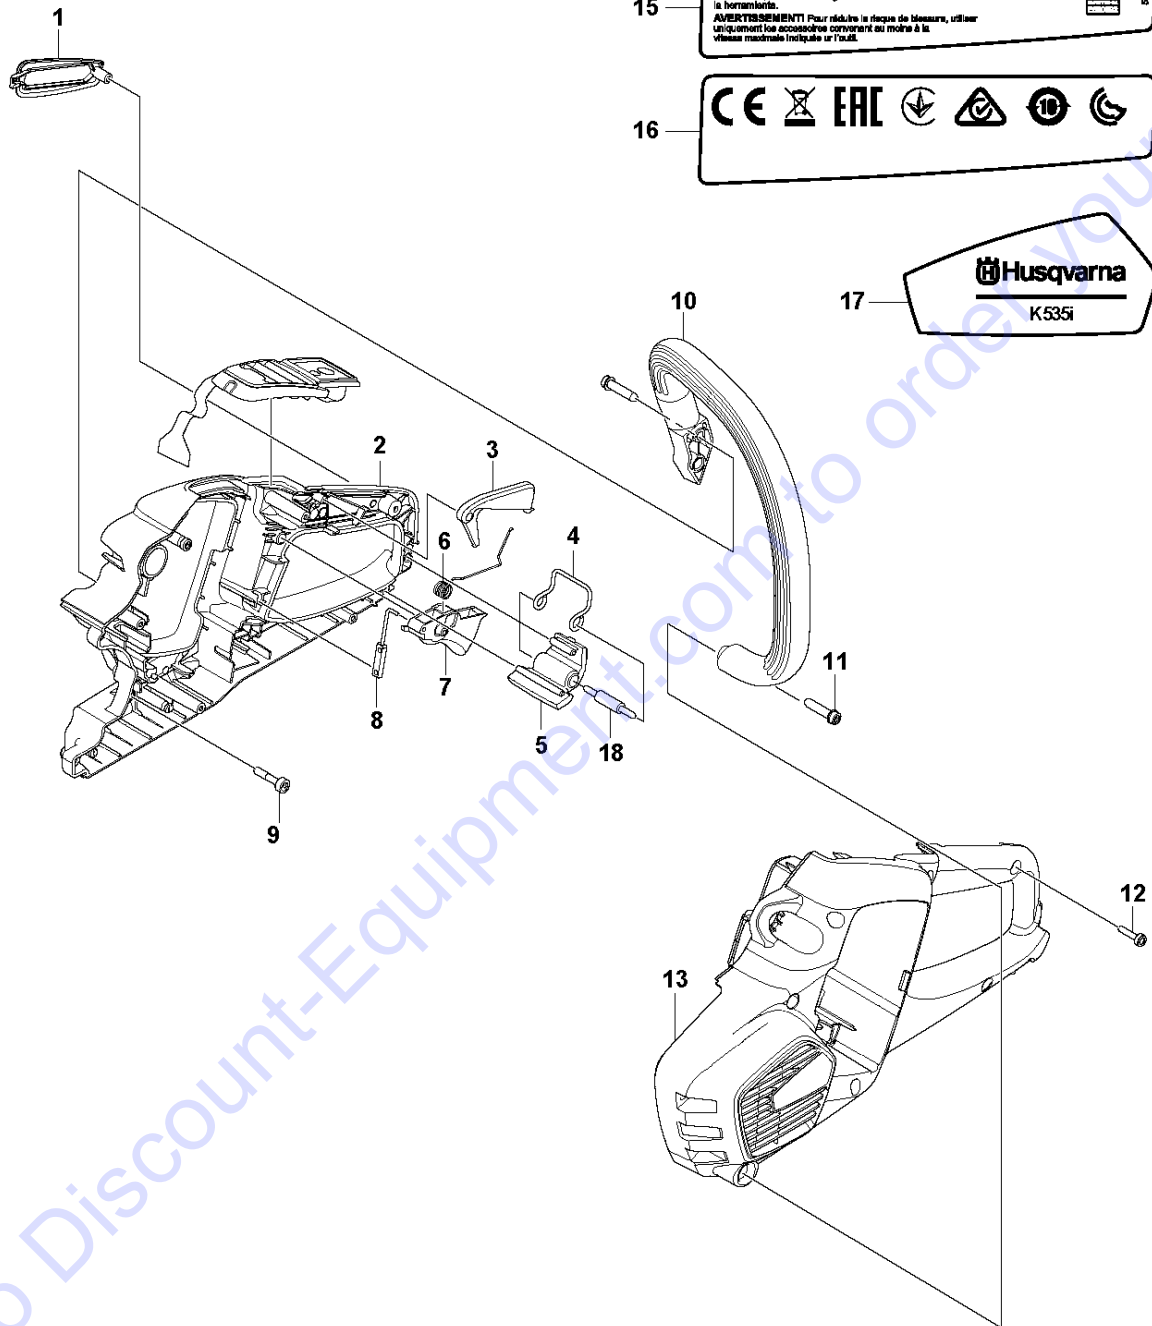

Go to Discount-Equipment.com to order your parts

CHASSIS

K 535i, 2018-10

Ref	Part No	Description	Remark	QTY KIT
1	577 26 19-01	HANDLE INSERT		1
2	590 88 82-01	HANDLE HALF		1
3	506 49 57-01	THROTTLE LOCKOUT		1
4	590 91 09-01	LOOP		1
5	590 88 87-01	GROUND SUPPORT		1
6	544 09 99-01	SPRING		1
7	577 31 27-01	THROTTLE CONTROL		1
8	577 85 51-01	THROTTLE ROD ASSY		1
9	503 21 53-26	SCREW ITXSCM		3
10	577 06 35-01	FRONT HANDLE		1
11	525 79 81-03	SCREW ITXSCFT		2
12	580 29 29-01	SCREW ITXSCT		6
13	590 88 83-01	HANDLE HALF		1
14	593 19 93-01	DECAL		1
15	593 19 92-01	DECAL		1
16	593 19 92-02	DECAL		1
17	593 73 27-01	DECAL		1
18	596 32 71-01	PIN		1