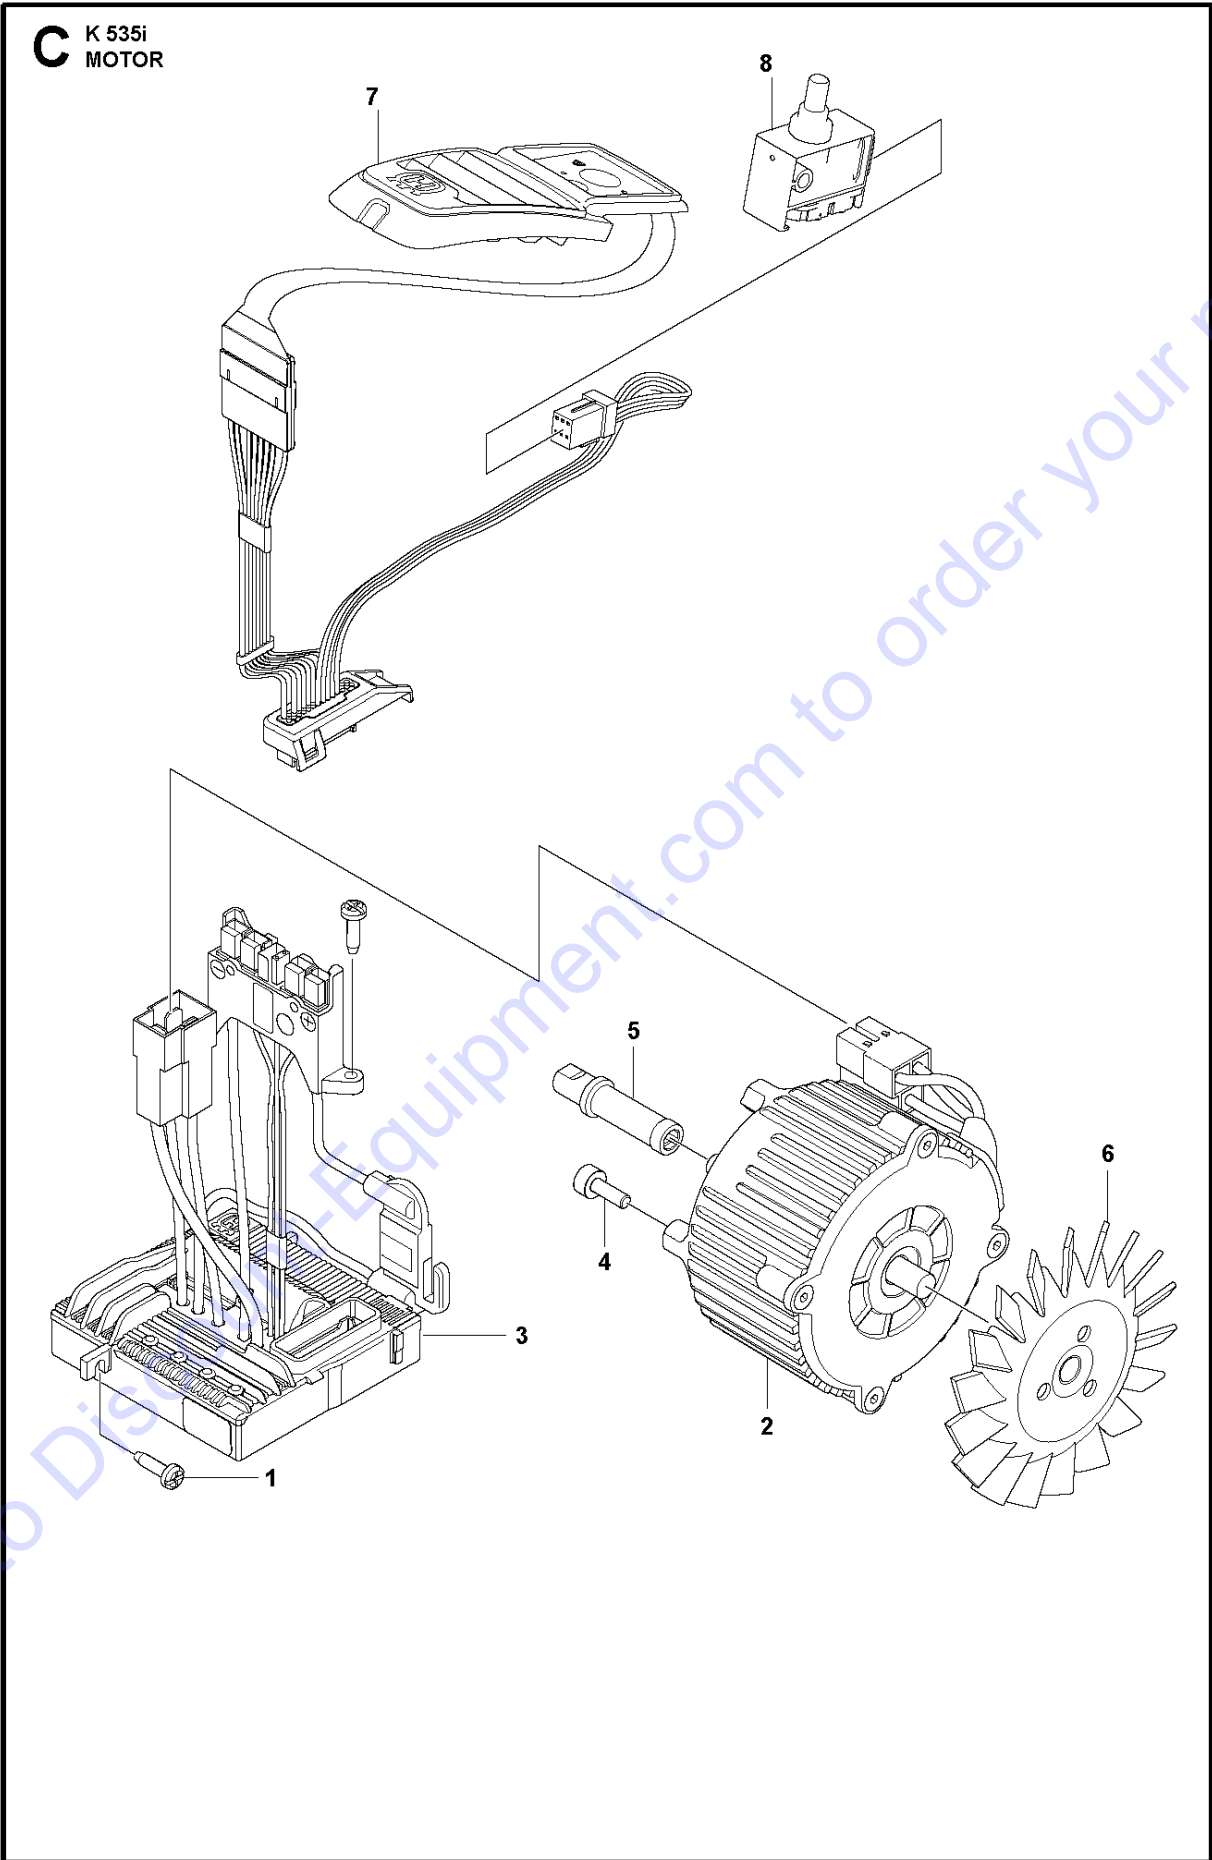

Go to Discount-Equipment.com to order your parts

B K 535i
BLADE GUARD

Go to Discount-Equipment.com to order your parts

BLADE GUARD

K 535i, 2018-10

Ref	Part No	Description	Remark	QTY	KIT
1	503 21 53-26	SCREW ITXSCM		10	
2	590 88 84-01	BELT GUARD		1	
3	503 20 00-45	SCREW EHHFM		2	
4	597 30 04-01	BELT		1	
5	593 16 10-01	PULLEY		1	
6	596 59 14-01	LOCKING BUTTON		1	
7	596 59 15-01	LOCKING BUTTON		1	
8	590 50 38-01	SCREW		1	
9	597 41 59-01	VALVE ASSY	INCL O-RING	1	
10	591 14 63-01	VALVE ASSY	Including hoses	1	
11	586 44 31-01	SCREW ITXSCT		1	
12	593 16 11-01	PULLEY		1	
13	583 95 33-01	BALL BEARING		2	15
14	590 88 46-01	SHAFT		1	15
15	596 59 17-01	CUTTER ARM		1	
16	738 22 01-19	BALL BEARING		1	15
17	576 79 84-01	NIPPLE		2	
18	590 88 85-01	GROUND SUPPORT		1	
19	503 21 53-25	SCREW ITXSCM		2	
20	590 88 86-01	WEAR PROTECTION		2	
21	590 48 80-01	DAMPER		2	
22	590 48 81-01	BUSHING		2	
23	580 29 29-01	SCREW ITXSCT		2	
24	590 88 47-01	SUPPORT FLANGE		1	
25	591 10 77-01	BUSHING		1	
26	590 89 03-01	FLANGE		2	
27	582 48 75-01	HOSE CLAMP		1	
28	578 19 07-01	HOUSING		1	
29	578 19 08-01	HOUSING		1	
30	504 63 46-01	SCREW ITXSCM		1	
31	578 19 83-07	HOSE		1	

Go to Discount-Equipment.com to order your parts

C K 535i
MOTOR

MOTOR

K 535i, 2018-10

Ref	Part No	Description	Remark	QTY KIT
1	578 77 61-03	SCREW ITXPANT		4
2	577 31 58-02	MOTOR ASSY		1
3	591 11 58-02	CONTROL UNIT		1
4	526 81 81-01	SCREW ITXSCM		4
5	593 08 67-01	SHAFT		1
6	581 30 09-01	FAN		1
7	592 63 42-01	WIRING ASSY		1
8	582 05 07-01	TRIGGER SWITCH		1