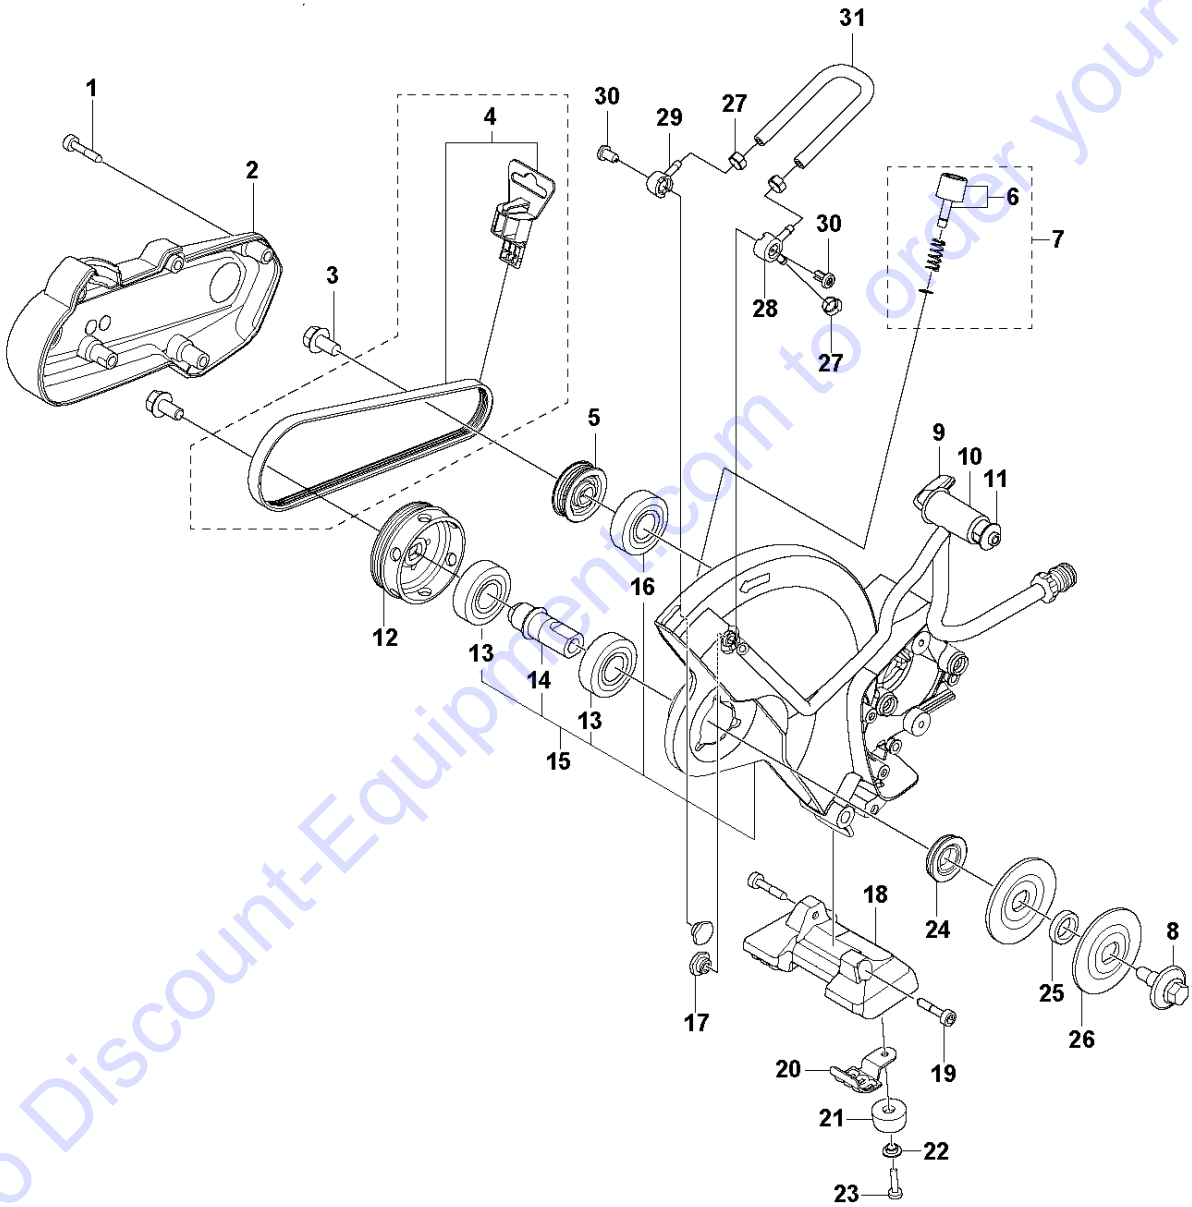

Go to Discount-Equipment.com to order your parts

CHASSIS

K 535i, 2018-10

Ref	Part No	Description	Remark	QTY KIT
1	577 26 19-01	HANDLE INSERT		1
2	590 88 82-01	HANDLE HALF		1
3	506 49 57-01	THROTTLE LOCKOUT		1
4	590 91 09-01	LOOP		1
5	590 88 87-01	GROUND SUPPORT		1
6	544 09 99-01	SPRING		1
7	577 31 27-01	THROTTLE CONTROL		1
8	577 85 51-01	THROTTLE ROD ASSY		1
9	503 21 53-26	SCREW ITXSCM		3
10	577 06 35-01	FRONT HANDLE		1
11	525 79 81-03	SCREW ITXSCFT		2
12	580 29 29-01	SCREW ITXSCT		6
13	590 88 83-01	HANDLE HALF		1
14	593 19 93-01	DECAL		1
15	593 19 92-01	DECAL		1
16	593 19 92-02	DECAL		1
17	593 73 27-01	DECAL		1
18	596 32 71-01	PIN		1

Go to Discount-Equipment.com to order your parts

B K 535i
BLADE GUARD

Go to Discount-Equipment.com to order your parts

BLADE GUARD

K 535i, 2018-10

Ref	Part No	Description	Remark	QTY	KIT
1	503 21 53-26	SCREW ITXSCM		10	
2	590 88 84-01	BELT GUARD		1	
3	503 20 00-45	SCREW EHHFM		2	
4	597 30 04-01	BELT		1	
5	593 16 10-01	PULLEY		1	
6	596 59 14-01	LOCKING BUTTON		1	
7	596 59 15-01	LOCKING BUTTON		1	
8	590 50 38-01	SCREW		1	
9	597 41 59-01	VALVE ASSY	INCL O-RING	1	
10	591 14 63-01	VALVE ASSY	Including hoses	1	
11	586 44 31-01	SCREW ITXSCT		1	
12	593 16 11-01	PULLEY		1	
13	583 95 33-01	BALL BEARING		2	15
14	590 88 46-01	SHAFT		1	15
15	596 59 17-01	CUTTER ARM		1	
16	738 22 01-19	BALL BEARING		1	15
17	576 79 84-01	NIPPLE		2	
18	590 88 85-01	GROUND SUPPORT		1	
19	503 21 53-25	SCREW ITXSCM		2	
20	590 88 86-01	WEAR PROTECTION		2	
21	590 48 80-01	DAMPER		2	
22	590 48 81-01	BUSHING		2	
23	580 29 29-01	SCREW ITXSCT		2	
24	590 88 47-01	SUPPORT FLANGE		1	
25	591 10 77-01	BUSHING		1	
26	590 89 03-01	FLANGE		2	
27	582 48 75-01	HOSE CLAMP		1	
28	578 19 07-01	HOUSING		1	
29	578 19 08-01	HOUSING		1	
30	504 63 46-01	SCREW ITXSCM		1	
31	578 19 83-07	HOSE		1	