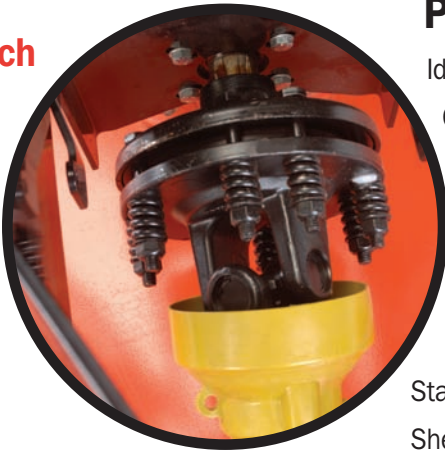

The Bush Hog® TOUGH Squealer® Series Rotary Cutters

PERFORMANCE FEATURES

Ideal for pasture clipping and grass cutting

Cut saplings up to 1 1/2 - inch diameter

Easy to operate

All models except SQ184 attach with Category I standard and quick hitch, the SQ184 uses Category I or II standard and quick hitch

Optional laminated tire with bearings for SQ148, SQ160 and SQ172

Optional laminated tire with bushings for SQ142

Standard shear protection on SQ142 and SQ148

Shear pin or slip clutch protection on SQ160 and SQ172

Slip clutch standard on SQ184

Slip
Clutch

Modern styling and colors that match today's tractors combined with Bush Hog's original toughness