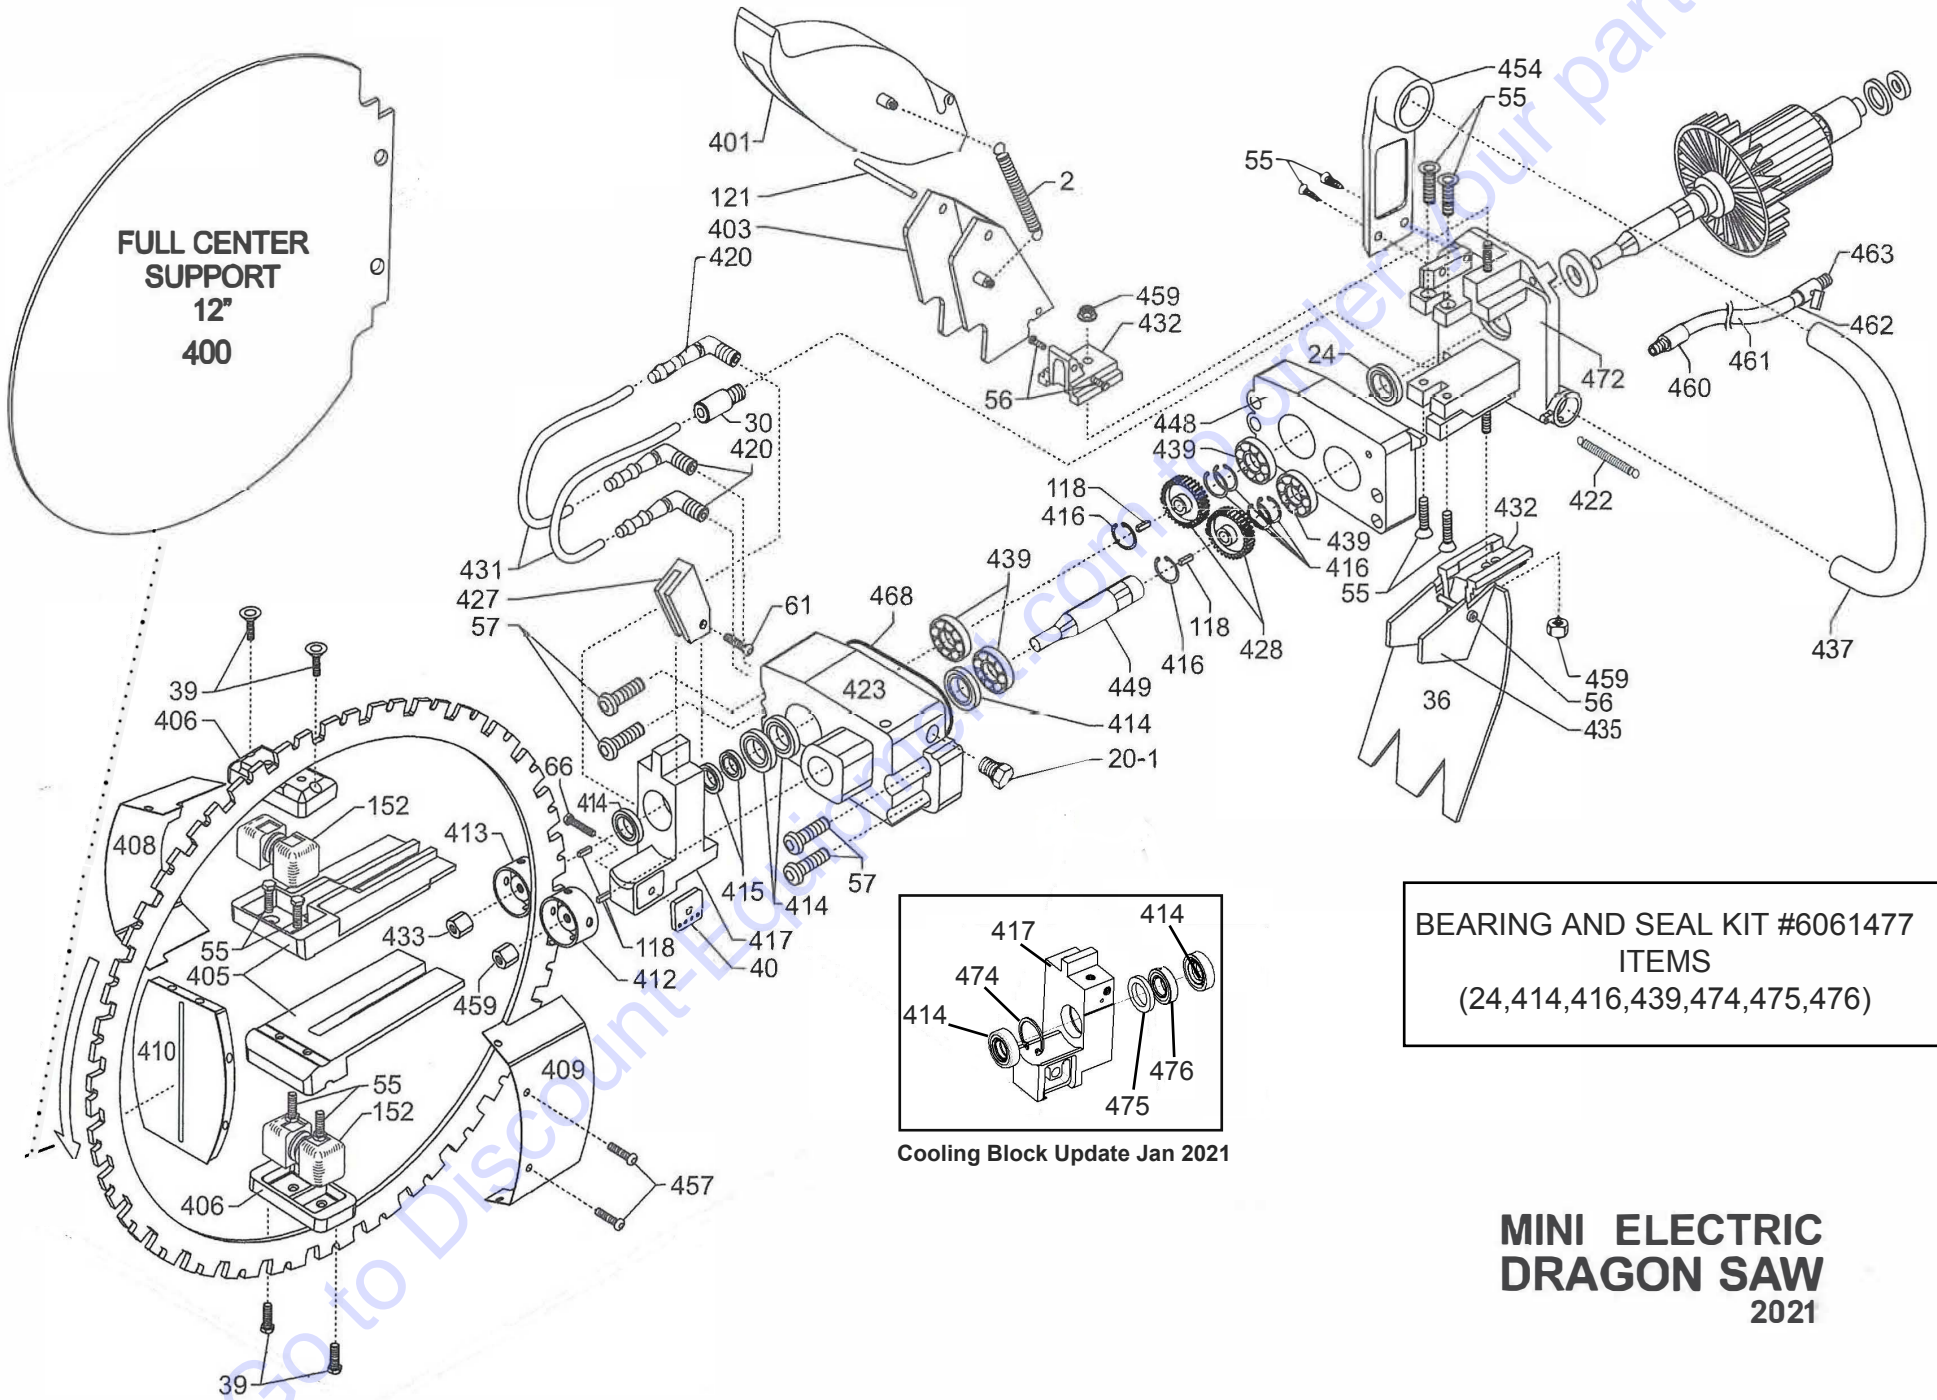

BEARING AND SEAL KIT #6061477
 ITEMS
 (24,414,416,439,474,475,476)

Cooling Block Update Jan 2021

**MINI ELECTRIC
 DRAGON SAW
 2021**

ITEM	Part #	QTY	DESCRIPTION	EXT
2	6061189	2	SPRING	
20-1	6061300	1	PLUG HEX	
24	2703969	1	SEAL	
30	6061208	1	FITTING-WATER	
36	6061213	1	GUARD RUBBER FLOP	
39	2903250	4	SCREW	
40	6061184	1	WATER INJ. SKIP PLATE	
55	6061367	10	SCREW FLAT HEAD	1/4-20x3/4 FHSC
56	6061368	4	SCREW FLAT HEAD	1/4-20X1/2 BHSCS
57	2900247	6	SCREW SOCKET CAP	1/4-20x3/4 SHSC
61	2900427	1	BOLT	1/4-20X3/4 SCH
66	2903251	1	BOLT SKID PLATE	10-32X1 SHCS
118	2901599	4	KEY WAY	
121	6061246	1	DOWEL PIN	
152	6061253	2	GUIDE ROLLER	
400	6061397	1	CENTER SUPPORT 12"	
400-1	6061469	1	CENTER SUPPORT 16"	
401	6061398	1	BLADE GUARD	
403	6061399	1	UPPER GUARD	
405	6061400	2	ROLLER ARM	
406	6061401	2	ROLLER ARM COVER	
408	6061402	1	SHEILD LEFT	
409	6061403	1	SHIELD RIGHT	
410	6061404	1	SHIELD FRONT	
412	6061405	1	DRIVE ROLLER SMOOTH	
413	6061406	1	DRIVE ROLLER LIP	
414	6061407	4	SEAL	
415	6061408	2	BEARING	
416	6061409	6	C-CLIP	
417	6061410	1	COOLING BLOCK	
418	6061411	1	SEAL & BEARING KIT	
420	6061412	3	BRASS ELBOW	
422	6061413	1	SPRING	
423	6061414	1	TRANSMISSION	
427	6061415	1	WATER CHANNEL	
428	6061416	2	GEAR	
431	6061417	2	HOSE	
432	6061418	2	CLAMP BLOCK	
433	6061419	1	NUT LEFT HAND	5/16-18 FIN LH
435	6061420	1	LOWER GUARD	
437	6061421	1	HANDLE	
439	6061422	4	BEARING	
448	6061423	1	TRANSMISSION COVER	
449	6061424	1	SHAFT	
454	6061425	1	BRACKET	
457	2900247	2	SHCS 1/4-20 x 3/4"	
458	6061426	1	1/2" WRENCH	

ITEM	Part #	QTY	DESCRIPTION	EXT
459	6061427	3	NUT	5/16-18 FLNC
460	6061428	1	1/4" MALE FITTING	
461	6061429	1	HOSE	
462	6061430	1	1/4" FEMALE FITTING	
463	6061431	1	1/4" VALVE	
468	6061432	1	O-RING	
472	6061433	1	COUPLER	
473	6061470	N/L	STORAGE BOX - OPTION	
474	6061481	1	RETAINING RING	
475	6061480	1	PLASTIC SPACER	
476	6061478	1	BEARING	