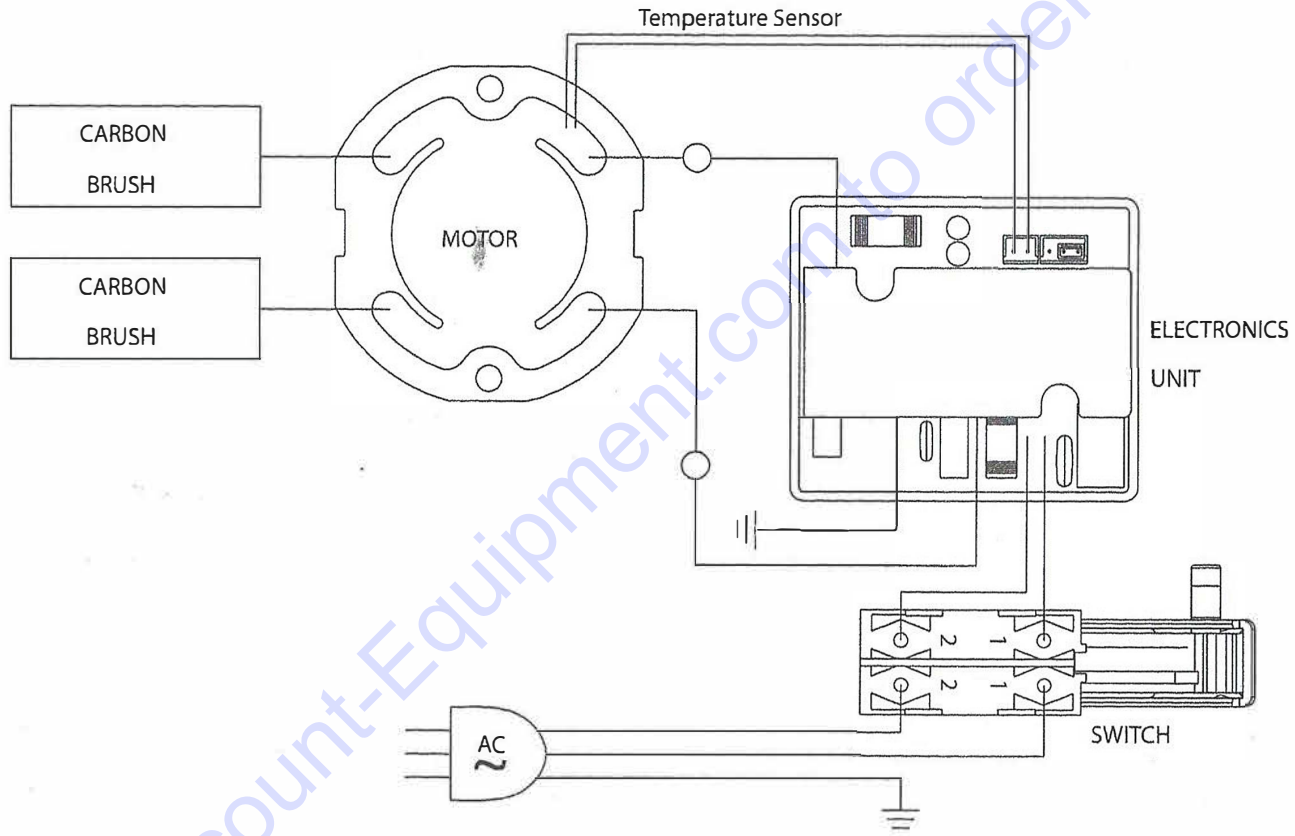

ITEM	Part #	QTY	DESCRIPTION	EXT
1	6061434	1	US PLUG 110V	
1-1	6061435	1	VDE PLUG 220V	
2	6061436	1	CORD ARMOUR	
3	6061437	1	CORD CLIP	
4	6061438	2	SCREW	M4X14
5	6061439	1	LED INDICATOR LIGHT	
6	6061440	1	SWITCH	
7	6061441	1	SWITCH BUTTON	
8	6061442	4	SCREW	M4X16
9	6061443	1	ELECT UNIT 110V	
9-1	6061444	1	ELECT UNIT 220V	
10	6061445	4	SCREW	SC-M4X8
11	6061446	2	BRUSH SPRING	
12	6061447	2	BRUSH HOLDER	
13	6061448	2	INSULATE PLATE	
14	6061449	2	CARBON BRUSH	
15	6061450	2	SCREW	M4X6
16	6061451	1	MOTOR HOUSING	
17	6061452	1	HANDLE-RIGHT	
18	6061453	1	HANDLE-LEFT	
19	6061454	1	PLUG	
20	6061455	2	BRUSH CAP	
21	6061456	2	SCREW	M4X12
22	6061457		SCREW	M4X25
23	6061458	2	SCREW	M4X50
24	6061459	1	STATOR-110V	
24-1	6061460	1	STATOR-220V	
25	6061461	2	SCREW	M5X80
26	6061462	1	BEARING	6200LLU
27	6061463	1	FAN BAFFLE	
28	6061464	1	ARMATURE-110V	
28-1	6061465	1	ARMATURE-220V	
29	6061466	1	BEARING	6202-2NSE
30	6061467	1	MOTOR 115V	DRS12LY115V
31	6061468	1	MOTOR 230V	DRS12LY230V

WIRING

Go to Discount-Equipment.com to order your parts