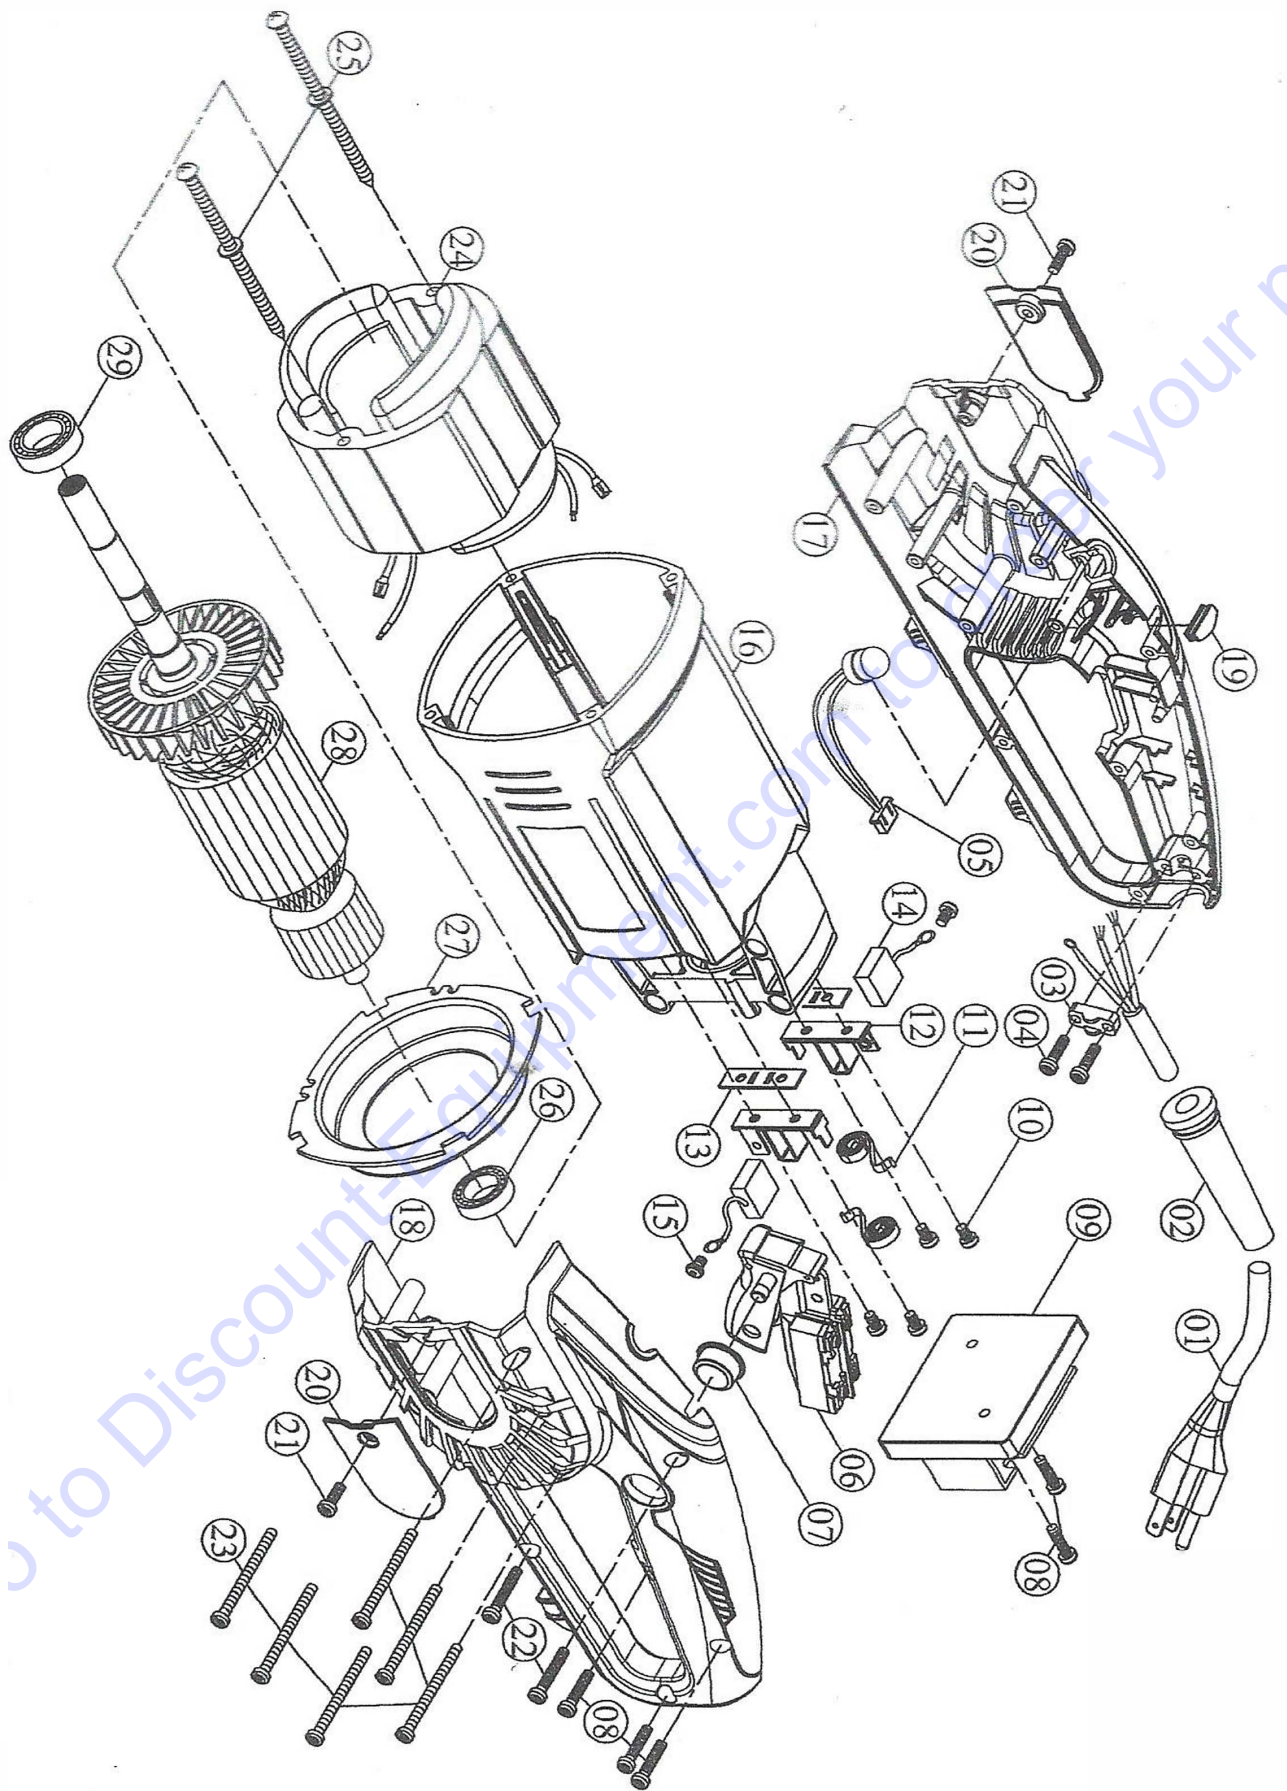

ITEM	Part #	QTY	DESCRIPTION	EXT
1	6061434	1	US PLUG 110V	
1-1	6061435	1	VDE PLUG 220V	
2	6061436	1	CORD ARMOUR	
3	6061437	1	CORD CLIP	
4	6061438	2	SCREW	M4X14
5	6061439	1	LED INDICATOR LIGHT	
6	6061440	1	SWITCH	
7	6061441	1	SWITCH BUTTON	
8	6061442	4	SCREW	M4X16
9	6061443	1	ELECT UNIT 110V	
9-1	6061444	1	ELECT UNIT 220V	
10	6061445	4	SCREW	SC-M4X8
11	6061446	2	BRUSH SPRING	
12	6061447	2	BRUSH HOLDER	
13	6061448	2	INSULATE PLATE	
14	6061449	2	CARBON BRUSH	
15	6061450	2	SCREW	M4X6
16	6061451	1	MOTOR HOUSING	
17	6061452	1	HANDLE-RIGHT	
18	6061453	1	HANDLE-LEFT	
19	6061454	1	PLUG	
20	6061455	2	BRUSH CAP	
21	6061456	2	SCREW	M4X12
22	6061457		SCREW	M4X25
23	6061458	2	SCREW	M4X50
24	6061459	1	STATOR-110V	
24-1	6061460	1	STATOR-220V	
25	6061461	2	SCREW	M5X80
26	6061462	1	BEARING	6200LLU
27	6061463	1	FAN BAFFLE	
28	6061464	1	ARMATURE-110V	
28-1	6061465	1	ARMATURE-220V	
29	6061466	1	BEARING	6202-2NSE
30	6061467	1	MOTOR 115V	DRS12LY115V
31	6061468	1	MOTOR 230V	DRS12LY230V