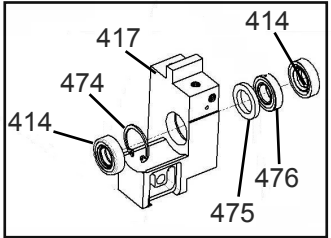

BEARING AND SEAL KIT #6061477
 ITEMS
 (24,414,416,439,474,475,476)

Cooling Block Update Jan 2021

**MINI ELECTRIC
 DRAGON SAW
 2021**

ITEM	Part #	QTY	DESCRIPTION	EXT
2	6061189	2	SPRING	
20-1	6061300	1	PLUG HEX	
24	2703969	1	SEAL	
30	6061208	1	FITTING-WATER	
36	6061213	1	GUARD RUBBER FLOP	
39	2903250	4	SCREW	
40	6061184	1	WATER INJ. SKIP PLATE	
55	6061367	10	SCREW FLAT HEAD	1/4-20x3/4 FHSC
56	6061368	4	SCREW FLAT HEAD	1/4-20X1/2 BHSCS
57	2900247	6	SCREW SOCKET CAP	1/4-20x3/4 SHSC
61	2900427	1	BOLT	1/4-20X3/4 SCH
66	2903251	1	BOLT SKID PLATE	10-32X1 SHCS
118	2901599	4	KEY WAY	
121	6061246	1	DOWEL PIN	
152	6061253	2	GUIDE ROLLER	
400	6061397	1	CENTER SUPPORT 12"	
400-1	6061469	1	CENTER SUPPORT 16"	
401	6061398	1	BLADE GUARD	
403	6061399	1	UPPER GUARD	
405	6061400	2	ROLLER ARM	
406	6061401	2	ROLLER ARM COVER	
408	6061402	1	SHEILD LEFT	
409	6061403	1	SHIELD RIGHT	
410	6061404	1	SHIELD FRONT	
412	6061405	1	DRIVE ROLLER SMOOTH	
413	6061406	1	DRIVE ROLLER LIP	
414	6061407	4	SEAL	
415	6061408	2	BEARING	
416	6061409	6	C-CLIP	
417	6061410	1	COOLING BLOCK	
418	6061411	1	SEAL & BEARING KIT	
420	6061412	3	BRASS ELBOW	
422	6061413	1	SPRING	
423	6061414	1	TRANSMISSION	
427	6061415	1	WATER CHANNEL	
428	6061416	2	GEAR	
431	6061417	2	HOSE	
432	6061418	2	CLAMP BLOCK	
433	6061419	1	NUT LEFT HAND	5/16-18 FIN LH
435	6061420	1	LOWER GUARD	
437	6061421	1	HANDLE	
439	6061422	4	BEARING	
448	6061423	1	TRANSMISSION COVER	
449	6061424	1	SHAFT	
454	6061425	1	BRACKET	
457	2900247	2	SHCS 1/4-20 x 3/4"	
458	6061426	1	1/2" WRENCH	

ITEM	Part #	QTY	DESCRIPTION	EXT
459	6061427	3	NUT	5/16-18 FLNC
460	6061428	1	1/4" MALE FITTING	
461	6061429	1	HOSE	
462	6061430	1	1/4" FEMALE FITTING	
463	6061431	1	1/4" VALVE	
468	6061432	1	O-RING	
472	6061433	1	COUPLER	
473	6061470	N/L	STORAGE BOX - OPTION	
474	6061481	1	RETAINING RING	
475	6061480	1	PLASTIC SPACER	
476	6061478	1	BEARING	