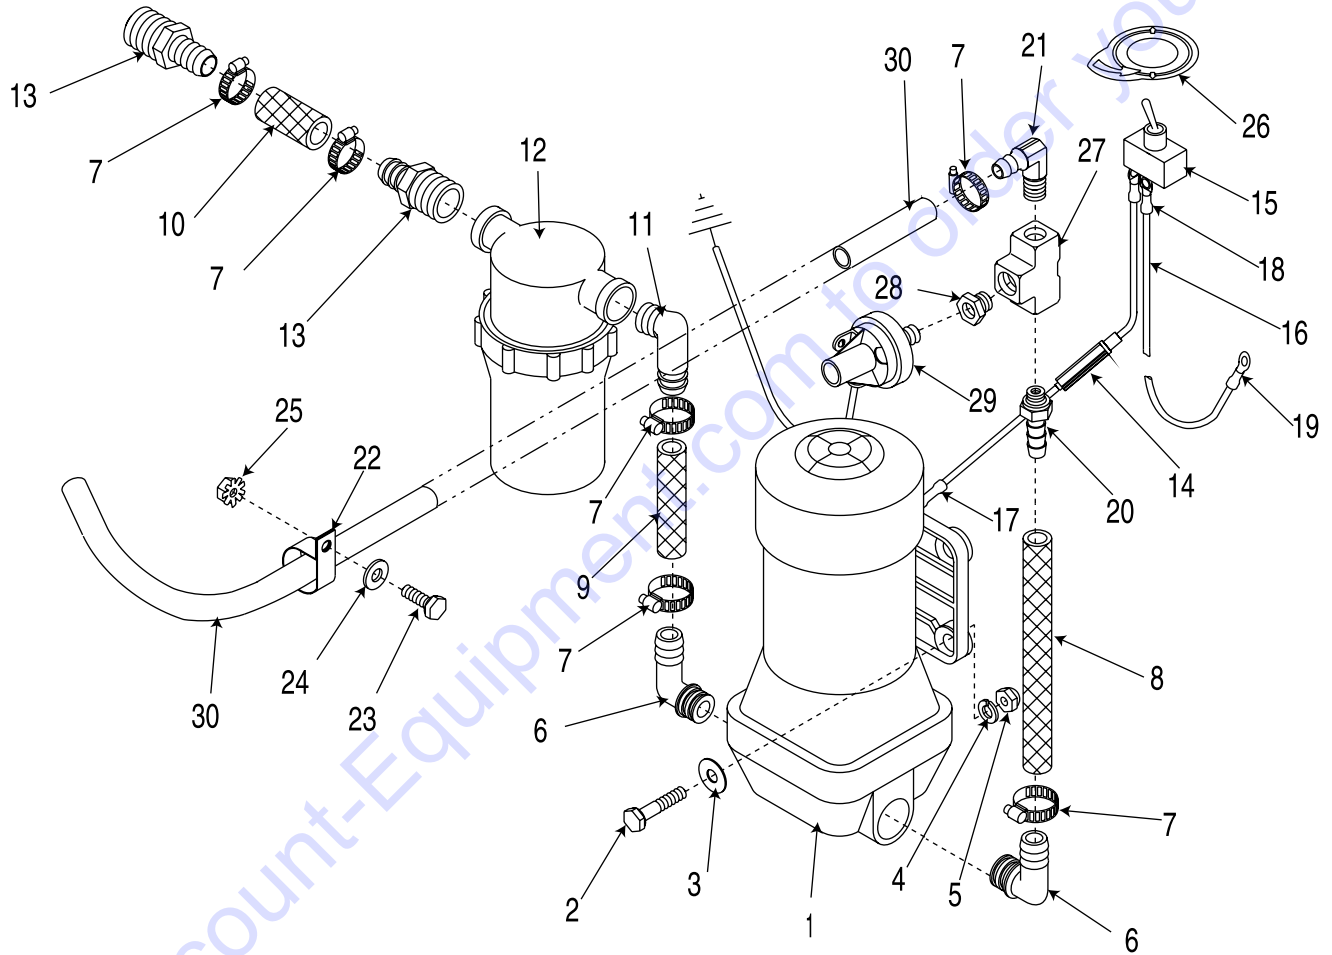

# MODEL SS-20 WATER PUMP KIT

## PART NO. 51270

**MODEL SS-20**  
**#51270 WATER PUMP KIT**  
**(INCLUDES ITEMS 1 THROUGH 26)**

ITEM #	PART #	DESCRIPTION	QTY.
1	50470	PUMP, WATER, 12VDC, FLOJET QUAD	1
2	10905	SCREW, CAP 1/4-20 x 1-1/4	4
3	10602	WASHER, FLAT 1/4	4
4	10028	WASHER, LOCK 1/4	4
5	10876	NUT, ACORN 1/4-20	4
6	50469	PUMP QUAD PORT BARB ELBOW 1/2" (INCLUDES O-RING)	2
7	50069	CLAMP, HOSE, SIZE M6, ADJ. TO 13/16	5
8	57168	HOSE, WATER 1/2" ID x 5"L	1
9	51261	HOSE, WATER 1/2" ID x 4"L	1
10	50532	HOSE, WATER 1/2" ID x 2"	1
11	50471	BARB ELBOW 90, 1/2 HOSE x 1/2 MPT (PLASTIC)	1
12	57170	STRAINER, NYLON T-STYLE 1/2 FPT	1
13	10680	BARB, 1/2 HOSE x 1/2 MPT (PLASTIC)	2
14	50447	FUSE & HOLDER, 10 AMP	1
15	10633	SWITCH, TOGGLE SPST	1
16	51262	WIRE, RED 14AWG x 30"L	1
17	10938	CONNECTOR, WIRE BUTT 16-14 GA. (BLUE)	1
18	50084	TERMINAL, WIRE RING #10 16-14 GA. (BLUE)	2
19	10968	TERMINAL, WIRE RING 5/16 16-14 GA. (BLUE)	1
*20	11579	BARB, PUSH-ON 1/2 HOSE x 1/4 MPT	1
*21	10799	BARB ELBOW 90, 3/8 HOSE x 1/4 MPT	1
*22	11565	CLAMP, LOOM, 5/8"	1
*23	10018	SCREW, CAP 1/4-20 x 3/4	1
*24	10602	WASHER, FLAT 1/4	1
*25	10861	NUT, KEPS 1/4-20	1
*26	N/A	DECAL, WATER PUMP ON-OFF	1
**27	10719	PIPE TEE, FEMALE 1/4 NPT (BRASS)	1
**28	10718	BUSHING, HEX 1/4 x 1/8 NPT (BRASS)	1
**29	51030	SWITCH, PRESSURE, MAG. IGN. 76061-2 NC	1
***30	51222	HOSE, WATER 3/8" ID x 45" L	1