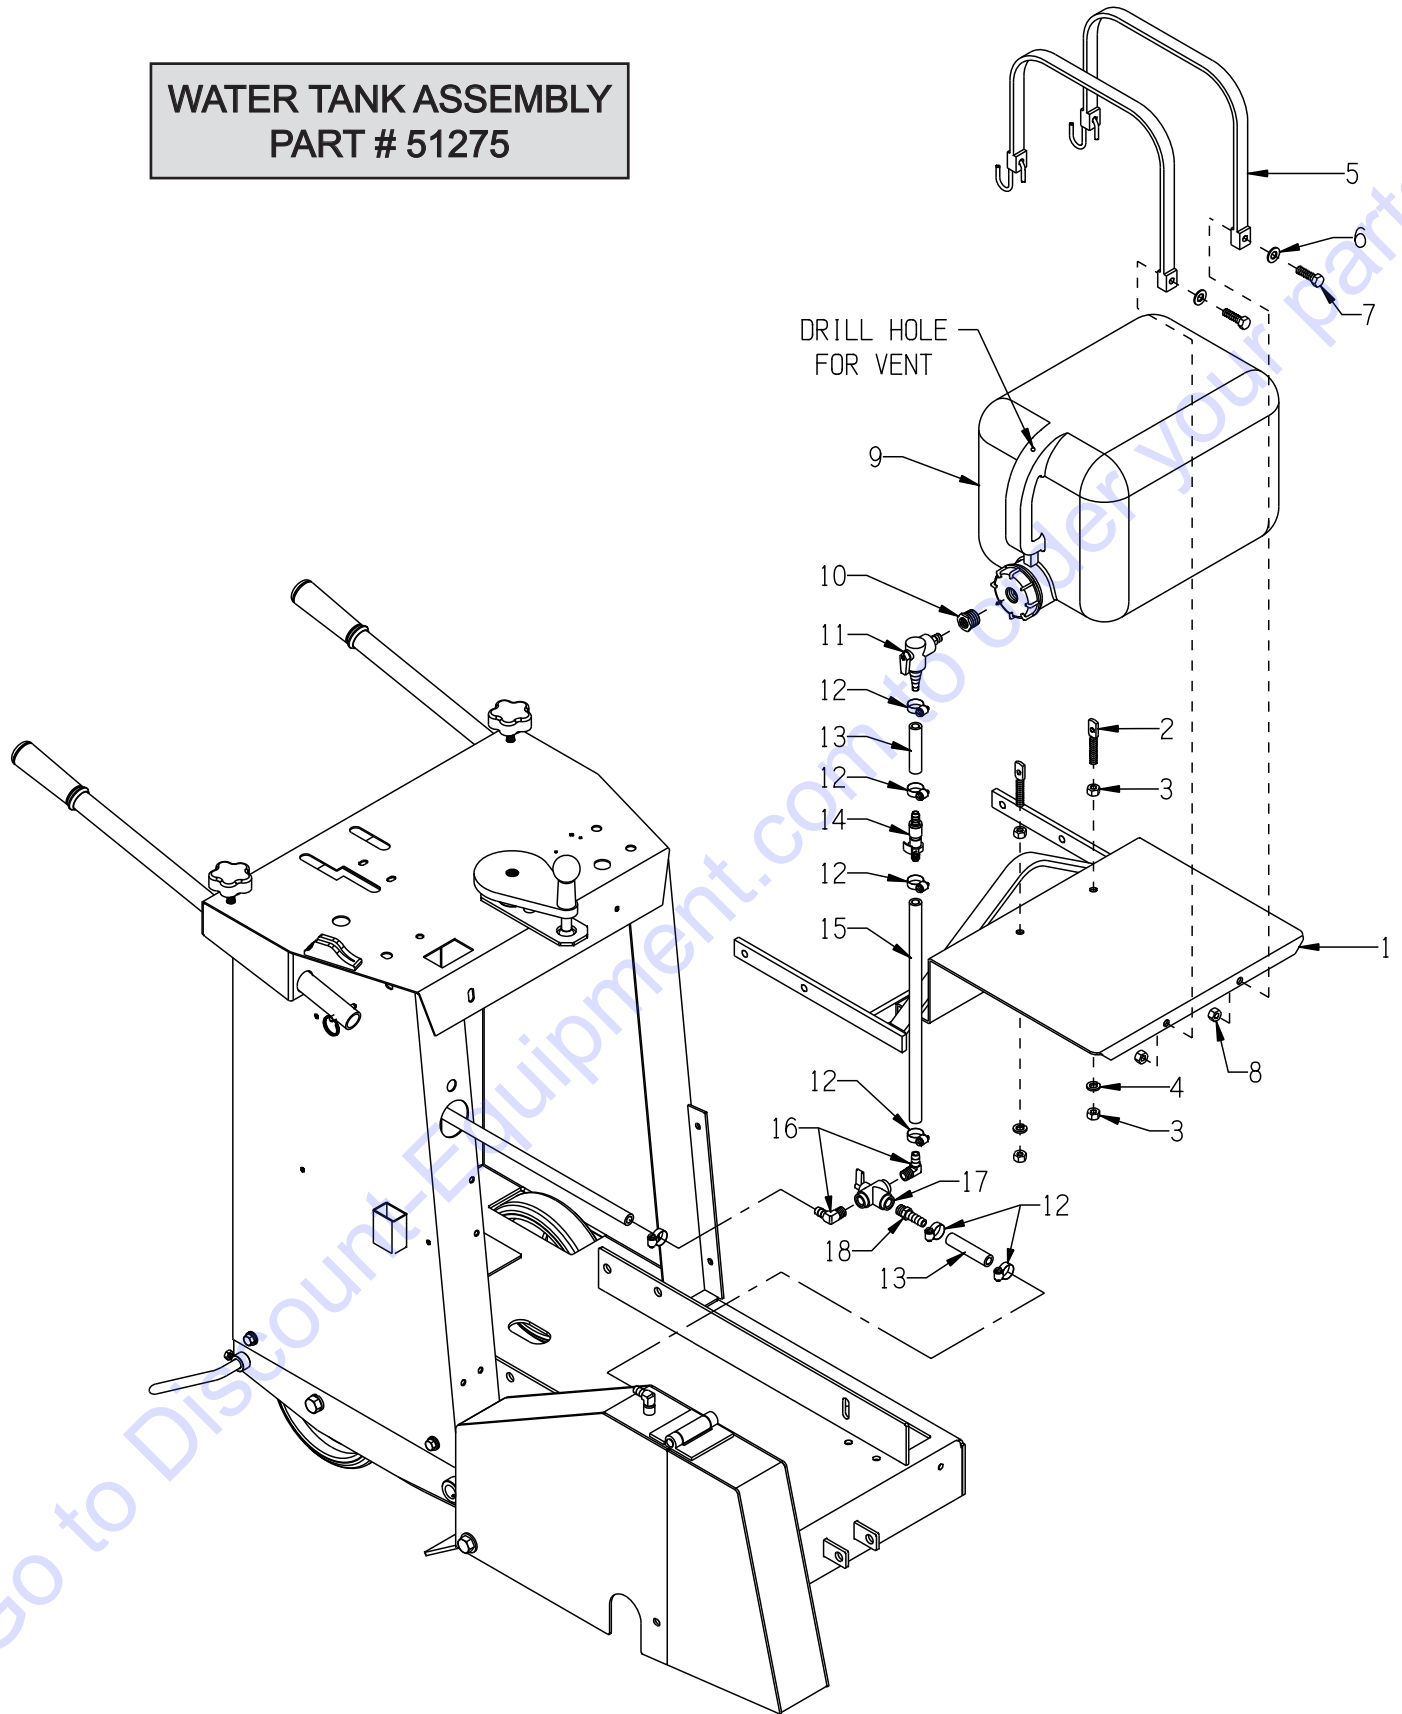

## PARTS LIST

### WATER TANK ASSEMBLY FOR MODEL SS-20

PART # 51275  
OPTIONAL

A Division of Equipment Development Company, Inc.

**WATER TANK ASSEMBLY  
PART # 51275**

**PARTS LISTING****WATER TANK ASSEMBLY - PART # 51275**

ITEM #	PART #	DESCRIPTION	QTY.
1	51280	MOUNT, WATER TANK, W/LIFT BAIL SS20	1
2	10843	BOLT, SPADE 3/8-16 X 1-5/8	2
3	10404	NUT, HEX 3/8-16 ZINC	4
4	10811	WASHER, LOCK 3/8 ZINC	2
5	52035	TIE-DOWN STRAP, MOLDED RUBBER 24"	2
6	10602	WASHER, FLAT 1/4 SAE ZINC	2
7	10905	SCREW, CAP 1/4-20 X 1-1/4	2
8	10150	NUT, HEX NYLON LOCK 1/4-20 ZINC	2
9	52031	DRUM, PLASTIC 5 GALLON, 3/4NPT CAP	2
10	52034	BUSHING, HEX 3/4 X 1/4 NPT NYLON	1
11	56312	VALVE, BALL PVC 90°A 1/4MPT X BARB	1
12	50069	CLAMP, HOSE, SAE #6, ADJ. TO 13/16	6
13	51288	HOSE, WATER 3/8"ID X 2-3/4"L	2
14	11637	COUPLING, QUICK-DISCONNECT 3/8" SPECIAL - INCLUDES: FEMALE FITTING W/ SHUT OFF AND MALE FITTING.	1
15	75139	HOSE, WATER 3/8"ID X 15"L	1
16	10799	BARB ELBOW 90, 3/8HOSE X 1/4MPT	2
17	11638	VALVE, BALL, 3-WAY 1/4 NPT FEMALE	1
18	50075	BARB, 3/8 HOSE X 1/4MPT (BRASS)	1