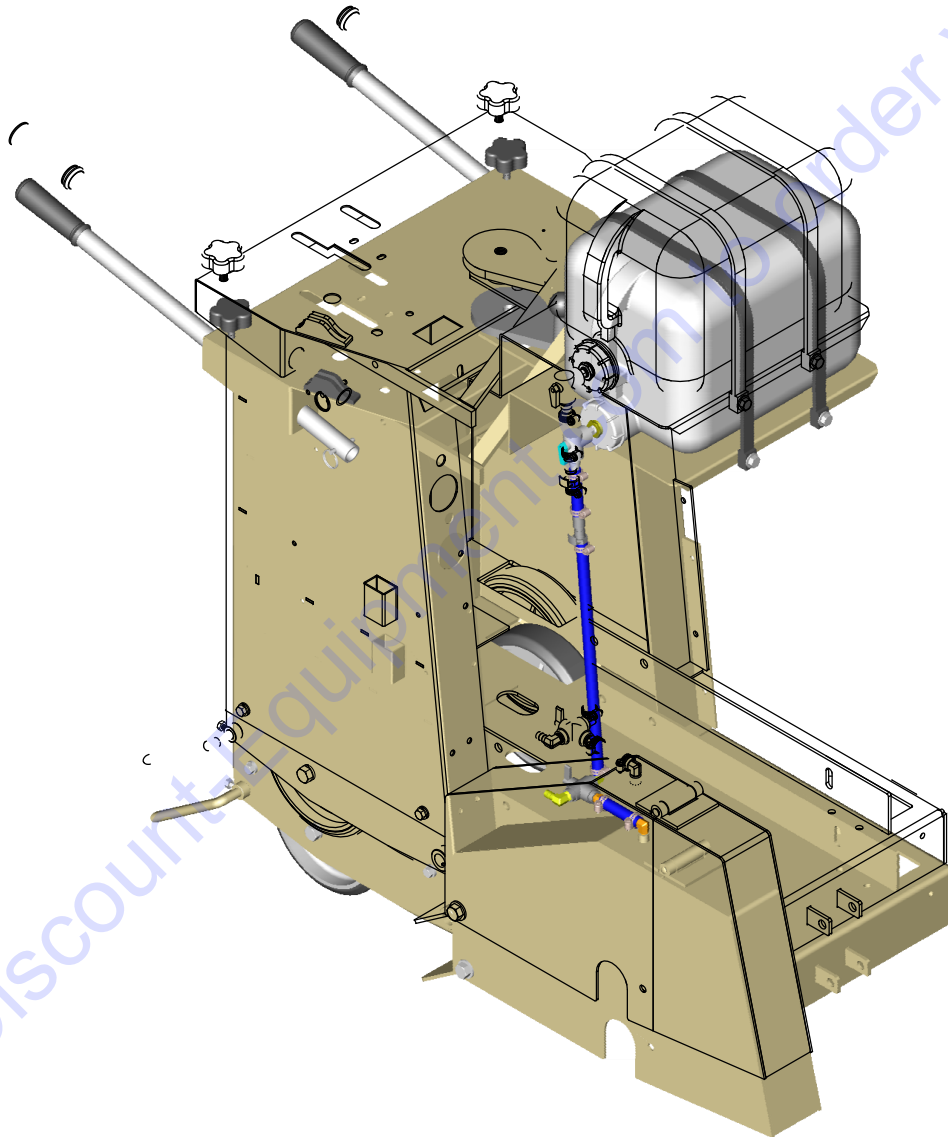

## PARTS LIST

### WATER TANK ASSEMBLY FOR MODEL SS-20

PART # 51275  
OPTIONAL

A Division of Equipment Development Company, Inc.

**WATER TANK ASSEMBLY  
PART # 51275**

**PARTS LISTING****WATER TANK ASSEMBLY - PART # 51275**

ITEM #	PART #	DESCRIPTION	QTY.
1	51280	MOUNT, WATER TANK, W/LIFT BAIL SS20	1
2	10843	BOLT, SPADE 3/8-16 X 1-5/8	2
3	10404	NUT, HEX 3/8-16 ZINC	4
4	10811	WASHER, LOCK 3/8 ZINC	2
5	52035	TIE-DOWN STRAP, MOLDED RUBBER 24"	2
6	10602	WASHER, FLAT 1/4 SAE ZINC	2
7	10905	SCREW, CAP 1/4-20 X 1-1/4	2
8	10150	NUT, HEX NYLON LOCK 1/4-20 ZINC	2
9	52031	DRUM, PLASTIC 5 GALLON, 3/4NPT CAP	2
10	52034	BUSHING, HEX 3/4 X 1/4 NPT NYLON	1
11	56312	VALVE, BALL PVC 90°A 1/4MPT X BARB	1
12	50069	CLAMP, HOSE, SAE #6, ADJ. TO 13/16	6
13	51288	HOSE, WATER 3/8"ID X 2-3/4"L	2
14	11637	COUPLING, QUICK-DISCONNECT 3/8" SPECIAL - INCLUDES: FEMALE FITTING W/ SHUT OFF AND MALE FITTING.	1
15	75139	HOSE, WATER 3/8"ID X 15"L	1
16	10799	BARB ELBOW 90, 3/8HOSE X 1/4MPT	2
17	11638	VALVE, BALL, 3-WAY 1/4 NPT FEMALE	1
18	50075	BARB, 3/8 HOSE X 1/4MPT (BRASS)	1