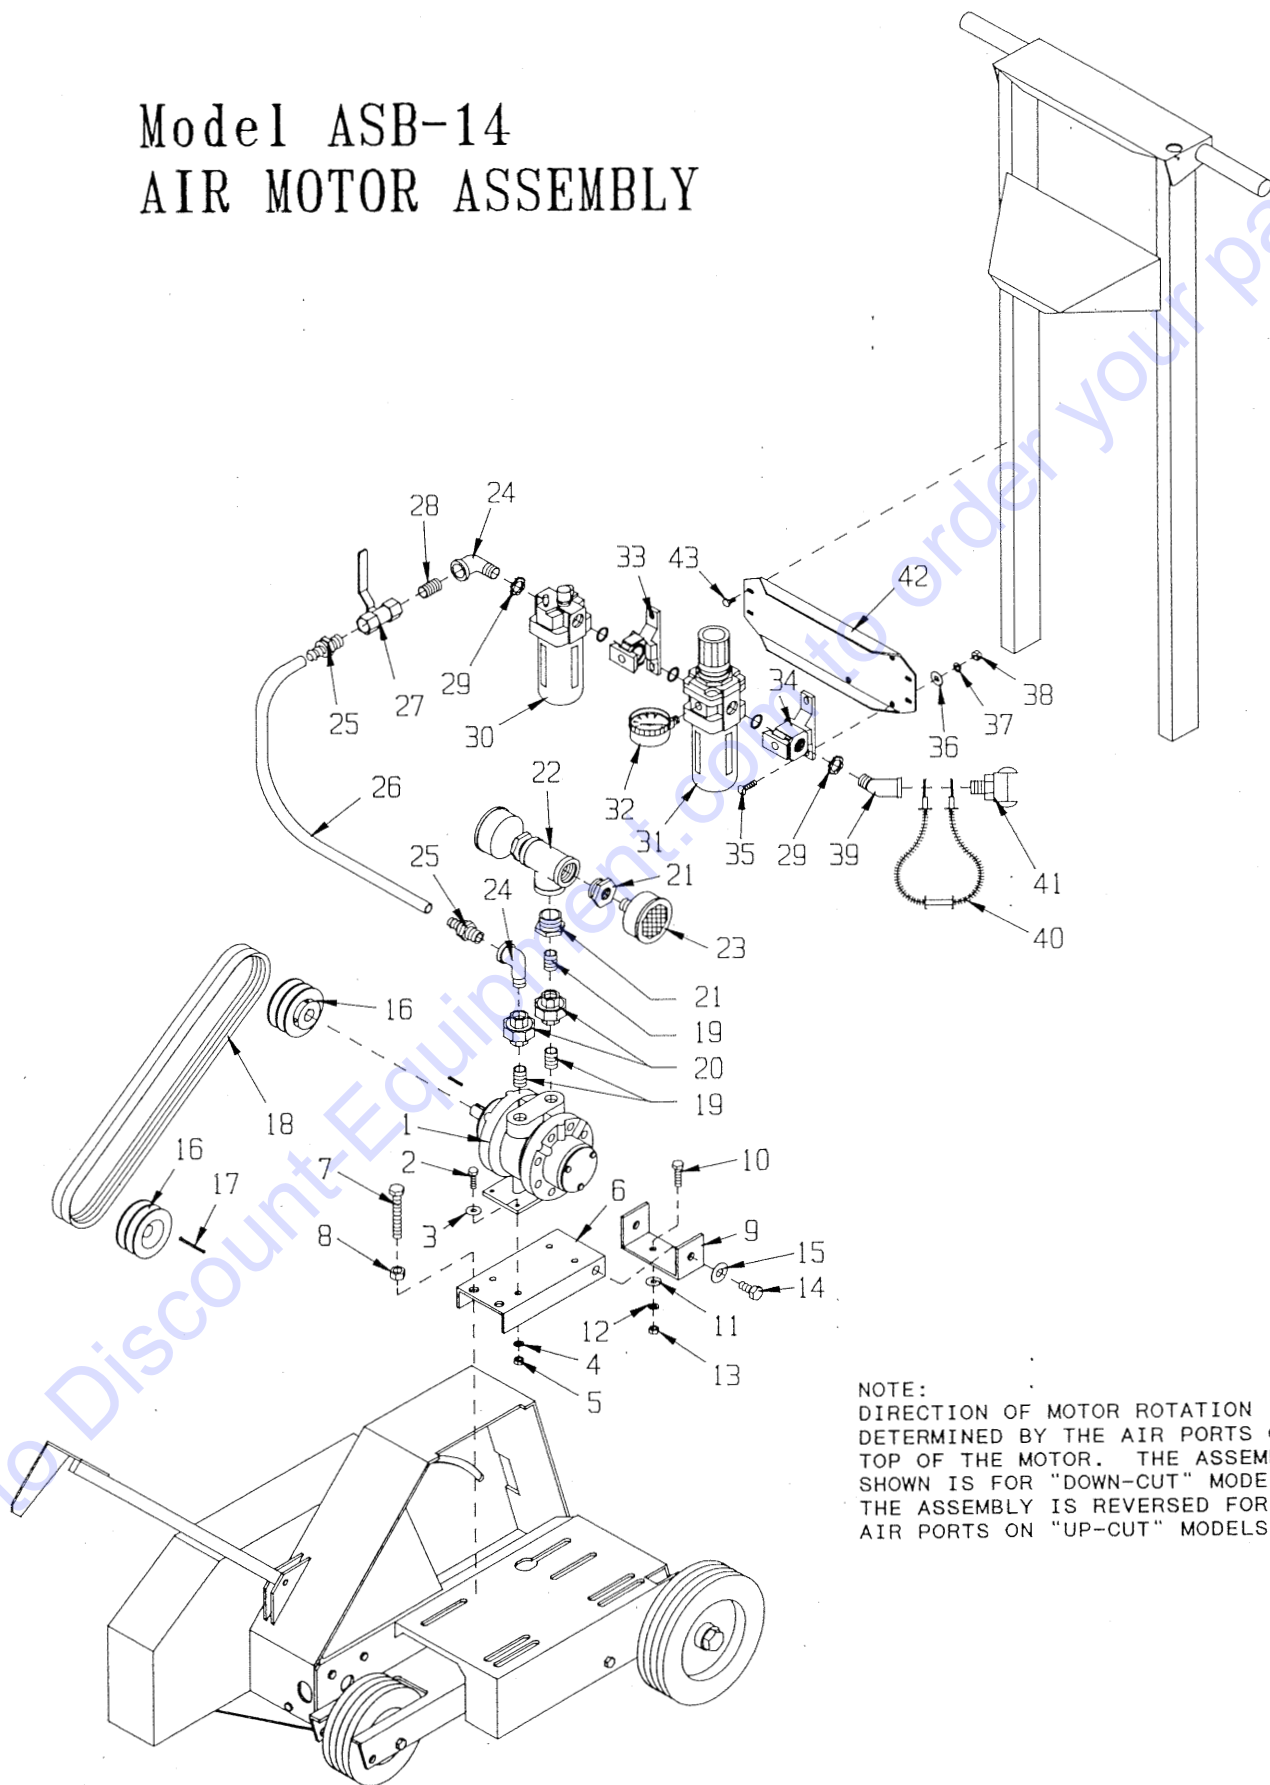

Model ASB-14 AIR MOTOR ASSEMBLY

NOTE:
DIRECTION OF MOTOR ROTATION IS
DETERMINED BY THE AIR PORTS ON
TOP OF THE MOTOR. THE ASSEMBLY
SHOWN IS FOR "DOWN-CUT" MODELS.
THE ASSEMBLY IS REVERSED FOR THE
AIR PORTS ON "UP-CUT" MODELS.

PARTS LISTING FOR MODEL ASB-14 AIR MOTOR ASSEMBLY			
Item #	Part #	Description	Qty.
1	80050	Motor, Air, 5 HP	1
2	10606	Screw, Cap 5/16-18 x 1-1/4	4
3	10213	Washer, Flat 5/16	4
4	10801	Washer, Lock 5/16	4
5	10054	Nut 5/16-18	4
6	80065	Mount, Air Motor	1
7	10340	Bolt, Tap 1/2-13 x 3 (Full Thread)	2
8	10417	Nut 1/2-13	2
9	80066	Bracket, Motor Mount	1
10	10309	Screw, Cap 3/8-24 x 1-1/4	2
11	10025	Washer, Flat 3/8	2
12	10811	Washer, Lock 3/8	2
13	10014	Nut 3/8-24	2
14	10914	Screw, Cap 1/2-13 x 1	2
15	10312	Washer, Flat 1/2	2
16	80016	Sheave 3"OD x 2Gr.B x 3/4"Bore	2
17	10020	Key 3/16"Sq. x 1-7/8	1
18	10251	Belt BP-34	2
19	80059	Pipe Nipple, Close 1/2 NPT (Galv.)	3
20	80060	Pipe Union 1/2 NPT (Galv.)	2
21	80057	Bushing, Hex 1 x 1/2 NPT (Galv.)	3
22	80056	Pipe Tee, Female 1"NPT (Galv.)	1
23	80055	Muffler, 1/2 NPT	2
24	10724	Elbow, Street 1/2 NPT x 90°(Black)	2
25	80061	Barb, Push-On 1/2 Hose x 1/2 MPT	2
26	80063	Hose, Push-On 1/2"ID x 17"LG	1
27	10711	Valve, Ball 1/2 FPT	1
28	10796	Pipe Nipple 1/2NPT x 1-1/2"(Black)	1
29	10790	Conduit Lock Nut 1/2 NP	2
30	80071	Lubricator, 1/2 NPT NAL4000-N04	1
31	80070	Filter/Regulator 1/2 NPT NAW4000-N04	1
32	C90207	Gauge, Air Pressure, Side Stem	1
33	80072	Bracket, T-Type, Y40T	1
34	80073	Bracket, T-Type Adaptor, NE40T-N04	1
35	10819	Bolt, Carriage 5/18-18 x 1	4
36	10213	Washer, Flat 5/16	4
37	10801	Washer, Lock 5/16	4
38	10054	Nut 5/16-18	4
39	10734	Elbow, Street 1/2 NPT x 45° (Black)	1
40	63040	Cable, "Whipchek" Safety 1/8 x20-1/4	1
41	80075	Coupler, Air Hose, 1/2 MPT	1
42	80074	Bracket, F.R.L. Mounting	1
43	10846	Screw, S.T. Hex Washer 1/4-20 x 1/2	4