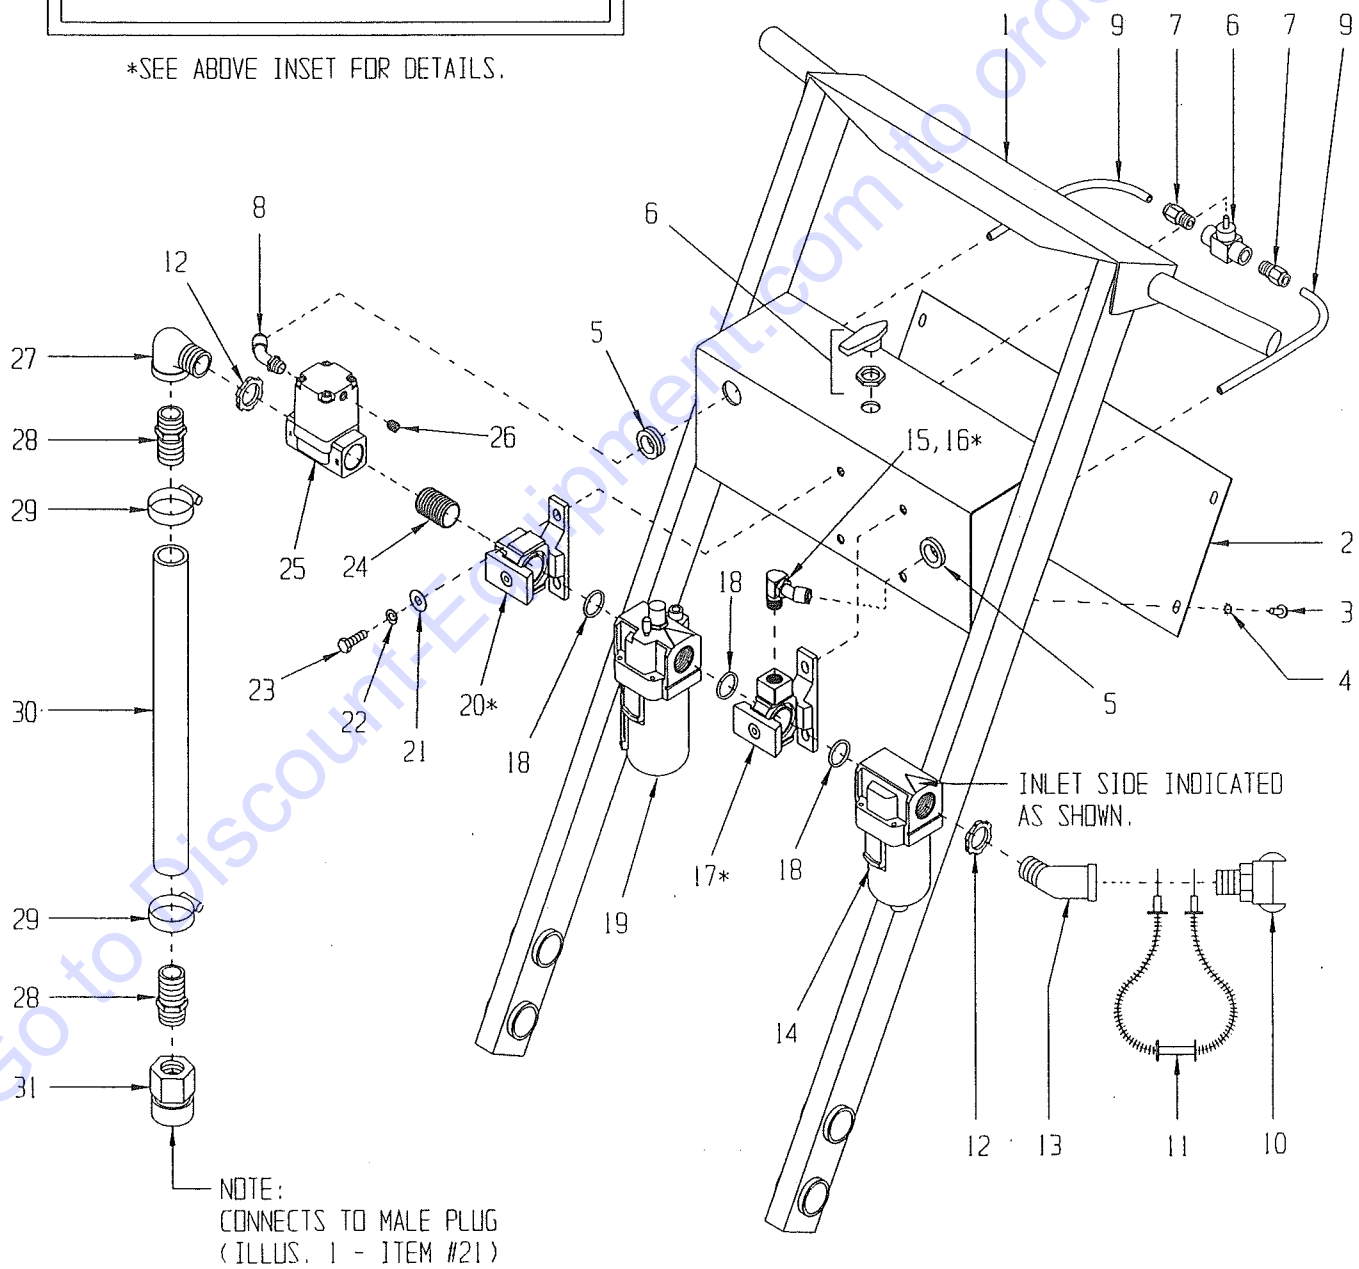

## AIR POWERED SCABBLER PARTS LIST UPGRADE ADDENDUM FOR FILTER AND LUBRICATOR ASSEMBLY

NOTE:  
FOR REPLACING ASSOCIATED PARTS  
ON UNITS WITH SERIAL NUMBERS:  
62579 THROUGH 65664.

Model CD-5

EQUIPMENT DEVELOPMENT COMPANY, INC.

## ILLUSTRATION 2: FILTER AND LUBRICATOR UPGRADE ASSEMBLY

**UPGRADE ADDENDUM - PARTS LISTING – ILLUSTRATION 2:  
FILTER AND LUBRICATOR ASSEMBLY**

ITEM	# PART	DESCRIPTION	QTY.
1	63104	Handle Bar (Refer to Illus. 1 - Item # 7)	1
2	63116	Panel, Console Rear	1
3	10877	Screw, Self-Tap Hex Washer 10-24 x ½	4
4	10455	Washer, Lock, Ext. Tooth #10	4
5	63111	Grommet 3/4" ID x 1/8" Grv. x 1" GD	2
6	63004	Valve, Ball W/ Vent 1/4" Fem. NPT	1
7	63034	Fitting, Straight 5/16" Tube X 1/4 MPT	2
8	63057	Fitting, Swivel 45°, 5/16" Tube X 1/8 BSPT	1
9	63121	Tubing, Nylon 5/16" OD x 10" L	2
10	63067	Coupler, Air Hose, 3/4" MPT	1
11	63040	Cable, "Whipchek" Safety 1/8" x 20-1/4	1
12	10740	Conduit Lock Nut 3/4" NP	2
13	50086	Elbow, Street 3/4" NPT x 45° (Black)	1
14	63123	Filter, 3/4 NPT (NAF4000-N06-2)	1
15	10730	Elbow, Street 1/4 NPT X 90 (Brass)	1
16	63069	Fitting, Swivel 45°, 5/16" Tube X 1/4 MPT	1
17	63124	Bracket, T-Type, Y51T-N02 (Includes 2 O-rings Item #18)	1
18	63068	O-RING #216, 1/8 X 1-1/8" ID (Included W/ Items #17 & #20)	3
19	63122	Lubricator, 3/4 NPT (NAL4000-N06-8)	1
20	63064	Bracket, T-Type Adapter, NE50T-N06 (Includes 1 O-Ring, Item #18)	1
21	10213	Washer, Flat 5/16"	4
22	10801	Washer, Lock 5/16"	4
23	10806	Screw, Cap 5/16-18 x 1"	4
24	10577	Pipe Nipple 3/4 NPT X 1-1/2 (Black)	1
25	63125	Valve, Process, 3/4 NPT, VNA301A-20A	1
26	63126	Pipe Plug 1/8 BSPT	1
27	10727	Elbow, Street 3/4" NPT x 90 (Black)	1
28	63047	Barb, 1" Hose x 3/4" MPT	2
29	10784	Clamp, Hose, Size 20, Adj. To 1-3/4"	2
30	63120	Hose, Air 1" ID x 15-1/2" L	1
31	63066	Fitting, Quick-Connect Fem. Coupler 3/4"	1