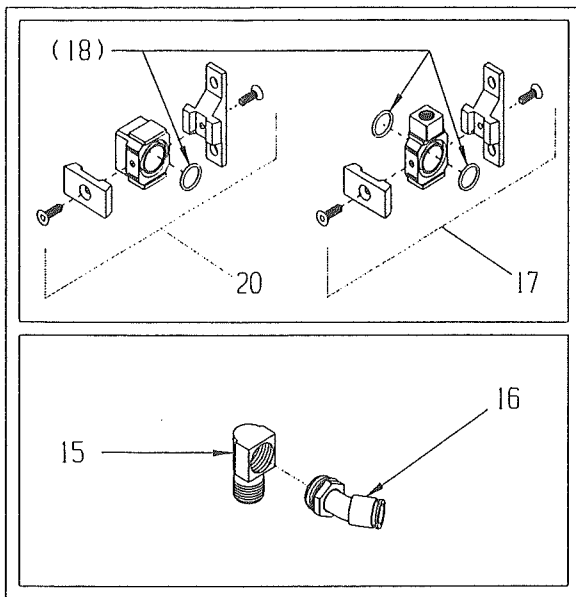

*SEE ABOVE INSET FOR DETAILS.

ILLUSTRATION 2: FILTER AND LUBRICATOR UPGRADE ASSEMBLY