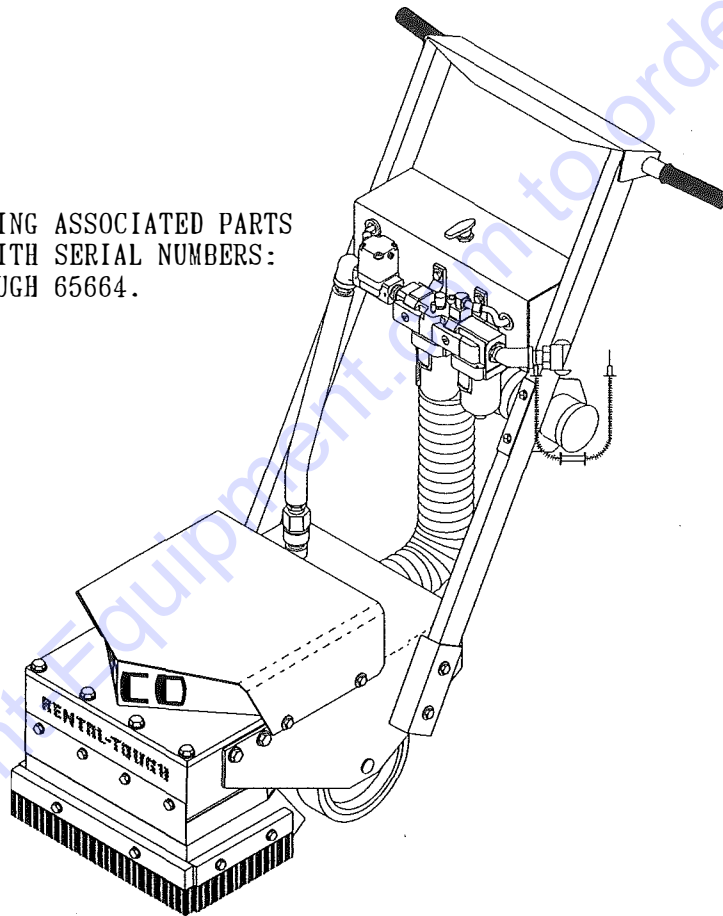

## AIR POWERED SCABBLER PARTS LIST UPGRADE ADDENDUM FOR FILTER AND LUBRICATOR ASSEMBLY

NOTE:  
FOR REPLACING ASSOCIATED PARTS  
ON UNITS WITH SERIAL NUMBERS:  
62579 THROUGH 65664.

Model CD-5

EQUIPMENT DEVELOPMENT COMPANY, INC.

## ILLUSTRATION 2: FILTER AND LUBRICATOR UPGRADE ASSEMBLY

**UPGRADE ADDENDUM - PARTS LISTING – ILLUSTRATION 2:  
FILTER AND LUBRICATOR ASSEMBLY**

ITEM	# PART	DESCRIPTION	QTY.
1	63104	Handle Bar (Refer to Illus. 1 - Item # 7)	1
2	63116	Panel, Console Rear	1
3	10877	Screw, Self-Tap Hex Washer 10-24 x ½	4
4	10455	Washer, Lock, Ext. Tooth #10	4
5	63111	Grommet 3/4" ID x 1/8" Grv. x 1" GD	2
6	63004	Valve, Ball W/ Vent 1/4" Fem. NPT	1
7	63034	Fitting, Straight 5/16" Tube X 1/4 MPT	2
8	63057	Fitting, Swivel 45°, 5/16" Tube X 1/8 BSPT	1
9	63121	Tubing, Nylon 5/16" OD x 10" L	2
10	63067	Coupler, Air Hose, 3/4" MPT	1
11	63040	Cable, "Whipchek" Safety 1/8" x 20-1/4	1
12	10740	Conduit Lock Nut 3/4" NP	2
13	50086	Elbow, Street 3/4" NPT x 45° (Black)	1
14	63123	Filter, 3/4 NPT (NAF4000-N06-2)	1
15	10730	Elbow, Street 1/4 NPT X 90 (Brass)	1
16	63069	Fitting, Swivel 45°, 5/16" Tube X 1/4 MPT	1
17	63124	Bracket, T-Type, Y51T-N02 (Includes 2 O-rings Item #18)	1
18	63068	O-RING #216, 1/8 X 1-1/8" ID (Included W/ Items #17 & #20)	3
19	63122	Lubricator, 3/4 NPT (NAL4000-N06-8)	1
20	63064	Bracket, T-Type Adapter, NE50T-N06 (Includes 1 O-Ring, Item #18)	1
21	10213	Washer, Flat 5/16"	4
22	10801	Washer, Lock 5/16"	4
23	10806	Screw, Cap 5/16-18 x 1"	4
24	10577	Pipe Nipple 3/4 NPT X 1-1/2 (Black)	1
25	63125	Valve, Process, 3/4 NPT, VNA301A-20A	1
26	63126	Pipe Plug 1/8 BSPT	1
27	10727	Elbow, Street 3/4" NPT x 90 (Black)	1
28	63047	Barb, 1" Hose x 3/4" MPT	2
29	10784	Clamp, Hose, Size 20, Adj. To 1-3/4"	2
30	63120	Hose, Air 1" ID x 15-1/2" L	1
31	63066	Fitting, Quick-Connect Fem. Coupler 3/4"	1