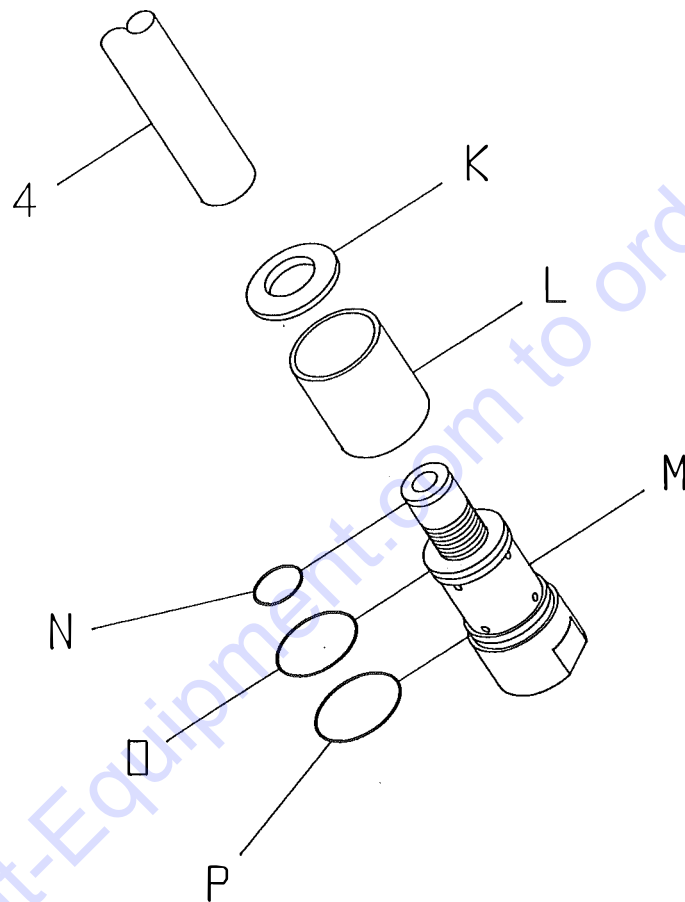

LONG REACH SCALER

Model ALR

ITEM #2: VALVE BODY ASSEMBLY

OPTIONAL:
NEEDLE SCALING
ASSEMBLY

PARTS LISTING - LONG REACH SCALER

Item #	Part #	Description	Qty.
1.	C10523	Barb, Swivel 3/8Hose x 1/4MPT	1
2.	C10530	Valve Body Assembly (Includes Items A thru J)	
	A	C10529 Valve Body	1
	B	C10540 "O" Ring 4470-200-.109	1
	C	C10541 Valve Stem	1
	D	C10542 Spring	1
	E	C10543 "O" Ring 4470-200-.013	1
	F	C10544 Stem Retainer	1
	G	C10536 "O" Ring 1.010 x .080	1
	H	C10528 Lever	1
	I	C10527 Roll Pin 1/8 x 1	1
	J	10988 Grip, Flat Red 1/2 x 3-1/2	1
3.	C10531	Grip, Foam 8"	2
4.		Casing (Specify Size)	1
	C10532	5 foot	
	C10533	4 foot	
	C10534	2 foot	
5.	C10535	Housing, Cylinder	1
6.	C10536	"O" Ring 1.010 x .080	1
7.	C10509	Piston	1
8.	C10510	Cylinder	1
9.	C10511	"O" Ring 4470-200-.028	1
10.	C10512	"O" Ring 4470-200-.029	1
11.	C10514	Chisel Holder, 5/8" Hex Shank & Screw, Skt. Hd. 5/16-18 x 1-1/4	1
	C10537	Allen Key 1/4 in. (Not Shown)	1
12.	C10302	LR-4 Chisel, 4" Steel (Other Accessories Available)	1

OPTIONAL - NEEDLE SCALING ASSEMBLY (Part #C10307)

13.	C10516	Anvil	1
14.	C10517	Needle Holder for 3mm Needle	1
15.		Needle 3mm x 7" (28 per set)	28
	C10397	AN-CP Chisel Tip (Standard)	
	C10396	AN-PT Pointed Tip (Optional)	
	C10395	AN-FL Flat Tip (Optional)	
16.	C10518	Spring, Compression	1
17.	C10519	Intermediate Tube, Round Front & Screw, Skt. Hd. 8M x 30mm	1
18.	C10520	Front Tube, Straight & Screw, Skt. Hd. 8M x 30mm	1
	C10515	Allen Key 6mm (Not Shown)	1

OPTIONAL - FRONT TUBE WITH FOOT FOR CRACK CHASING

19.	C10538	Front Tube, Crack Chaser & Screw, Skt. Hd. 8M x 30mm	1
-----	--------	---	---

PARTS LIST ADDENDUM

12-1-91

MODEL ALR CYLINDER HOUSING ASSEMBLY Item #5 PART #C10535

ITEM	PART #	DESCRIPTION
K	C10545	Cylinder Housing Cap
L	C10546	Cylinder Housing Outer Tube
M	C10547	Cylinder Housing Main Body
N	C10536	"O" Ring #023
O	C10548	"O" Ring #031
P	C10549	"O" Ring #032

PARTS FINDER