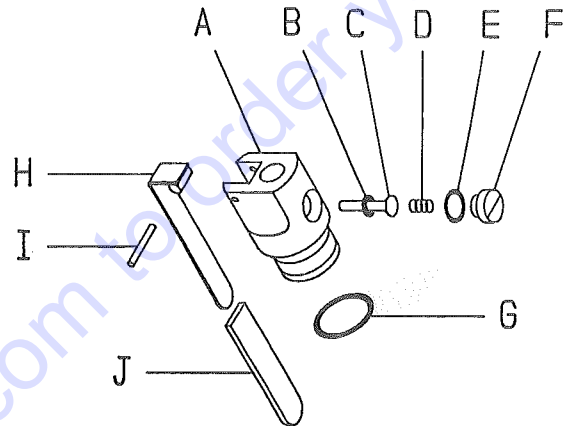

LONG REACH SCALER

Model ALR

ITEM #2: VALVE BODY ASSEMBLY

OPTIONAL:
NEEDLE SCALING
ASSEMBLY

PARTS LISTING - LONG REACH SCALER

Item #	Part #	Description	Qty.
1.	C10523	Barb, Swivel 3/8Hose x 1/4MPT	1
2.	C10530	Valve Body Assembly (Includes Items A thru J)	
	A	C10529 Valve Body	1
	B	C10540 "O" Ring 4470-200-.109	1
	C	C10541 Valve Stem	1
	D	C10542 Spring	1
	E	C10543 "O" Ring 4470-200-.013	1
	F	C10544 Stem Retainer	1
	G	C10536 "O" Ring 1.010 x .080	1
	H	C10528 Lever	1
	I	C10527 Roll Pin 1/8 x 1	1
	J	10988 Grip, Flat Red 1/2 x 3-1/2	1
3.	C10531	Grip, Foam 8"	2
4.		Casing (Specify Size)	1
	C10532	5 foot	
	C10533	4 foot	
	C10534	2 foot	
5.	C10535	Housing, Cylinder	1
6.	C10536	"O" Ring 1.010 x .080	1
7.	C10509	Piston	1
8.	C10510	Cylinder	1
9.	C10511	"O" Ring 4470-200-.028	1
10.	C10512	"O" Ring 4470-200-.029	1
11.	C10514	Chisel Holder, 5/8" Hex Shank & Screw, Skt. Hd. 5/16-18 x 1-1/4	1
	C10537	Allen Key 1/4 in. (Not Shown)	1
12.	C10302	LR-4 Chisel, 4" Steel (Other Accessories Available)	1