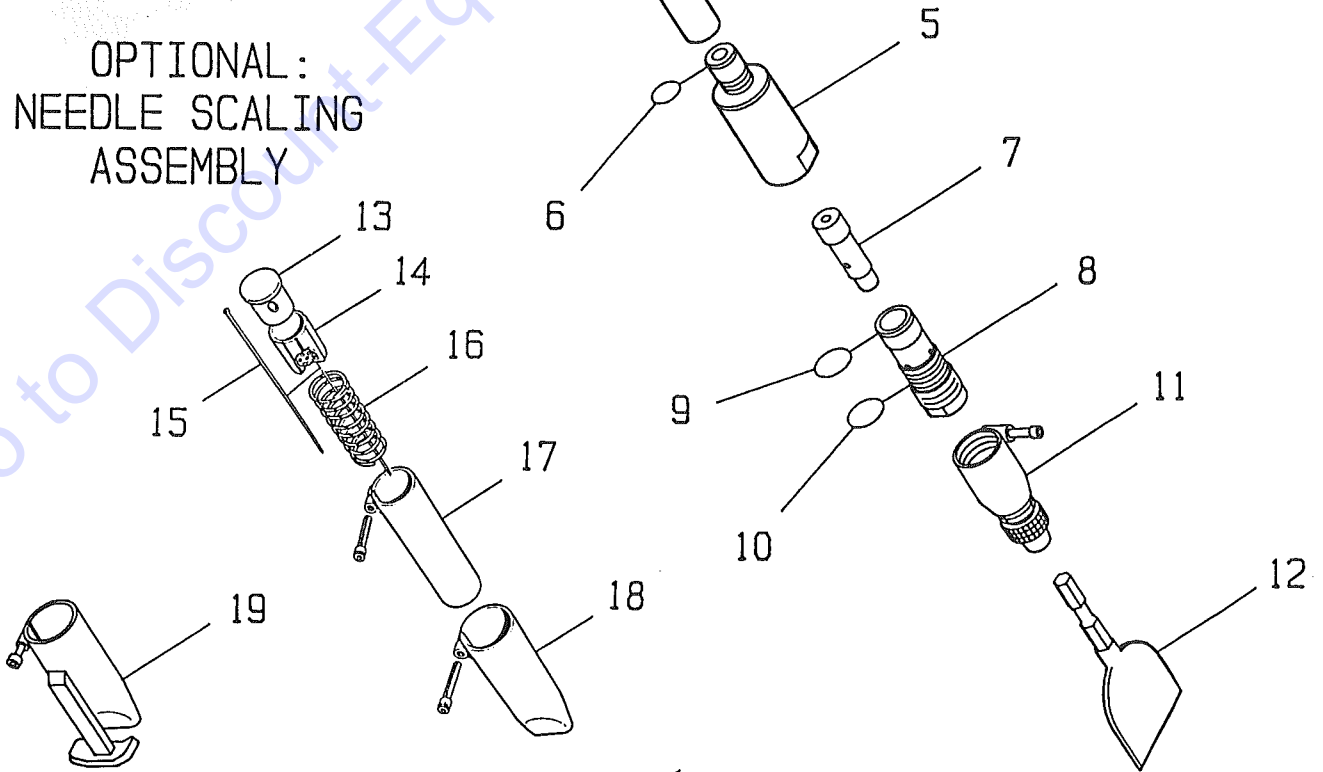

LONG REACH SCALER

Model ALR

ITEM #2: VALVE BODY ASSEMBLY

OPTIONAL:
NEEDLE SCALING
ASSEMBLY

PARTS LISTING - LONG REACH SCALER

Item #	Part #	Description	Qty.
1.	C10523	Barb, Swivel 3/8Hose x 1/4MPT	1
2.	C10530	Valve Body Assembly (Includes Items A thru J)	
	A	C10529 Valve Body	1
	B	C10540 "O" Ring 4470-200-.109	1
	C	C10541 Valve Stem	1
	D	C10542 Spring	1
	E	C10543 "O" Ring 4470-200-.013	1
	F	C10544 Stem Retainer	1
	G	C10536 "O" Ring 1.010 x .080	1
	H	C10528 Lever	1
	I	C10527 Roll Pin 1/8 x 1	1
	J	10988 Grip, Flat Red 1/2 x 3-1/2	1
3.	C10531	Grip, Foam 8"	2
4.		Casing (Specify Size)	1
	C10532	5 foot	
	C10533	4 foot	
	C10534	2 foot	
5.	C10535	Housing, Cylinder	1
6.	C10536	"O" Ring 1.010 x .080	1
7.	C10509	Piston	1
8.	C10510	Cylinder	1
9.	C10511	"O" Ring 4470-200-.028	1
10.	C10512	"O" Ring 4470-200-.029	1
11.	C10514	Chisel Holder, 5/8" Hex Shank & Screw, Skt. Hd. 5/16-18 x 1-1/4	1
	C10537	Allen Key 1/4 in. (Not Shown)	1
12.	C10302	LR-4 Chisel, 4" Steel (Other Accessories Available)	1