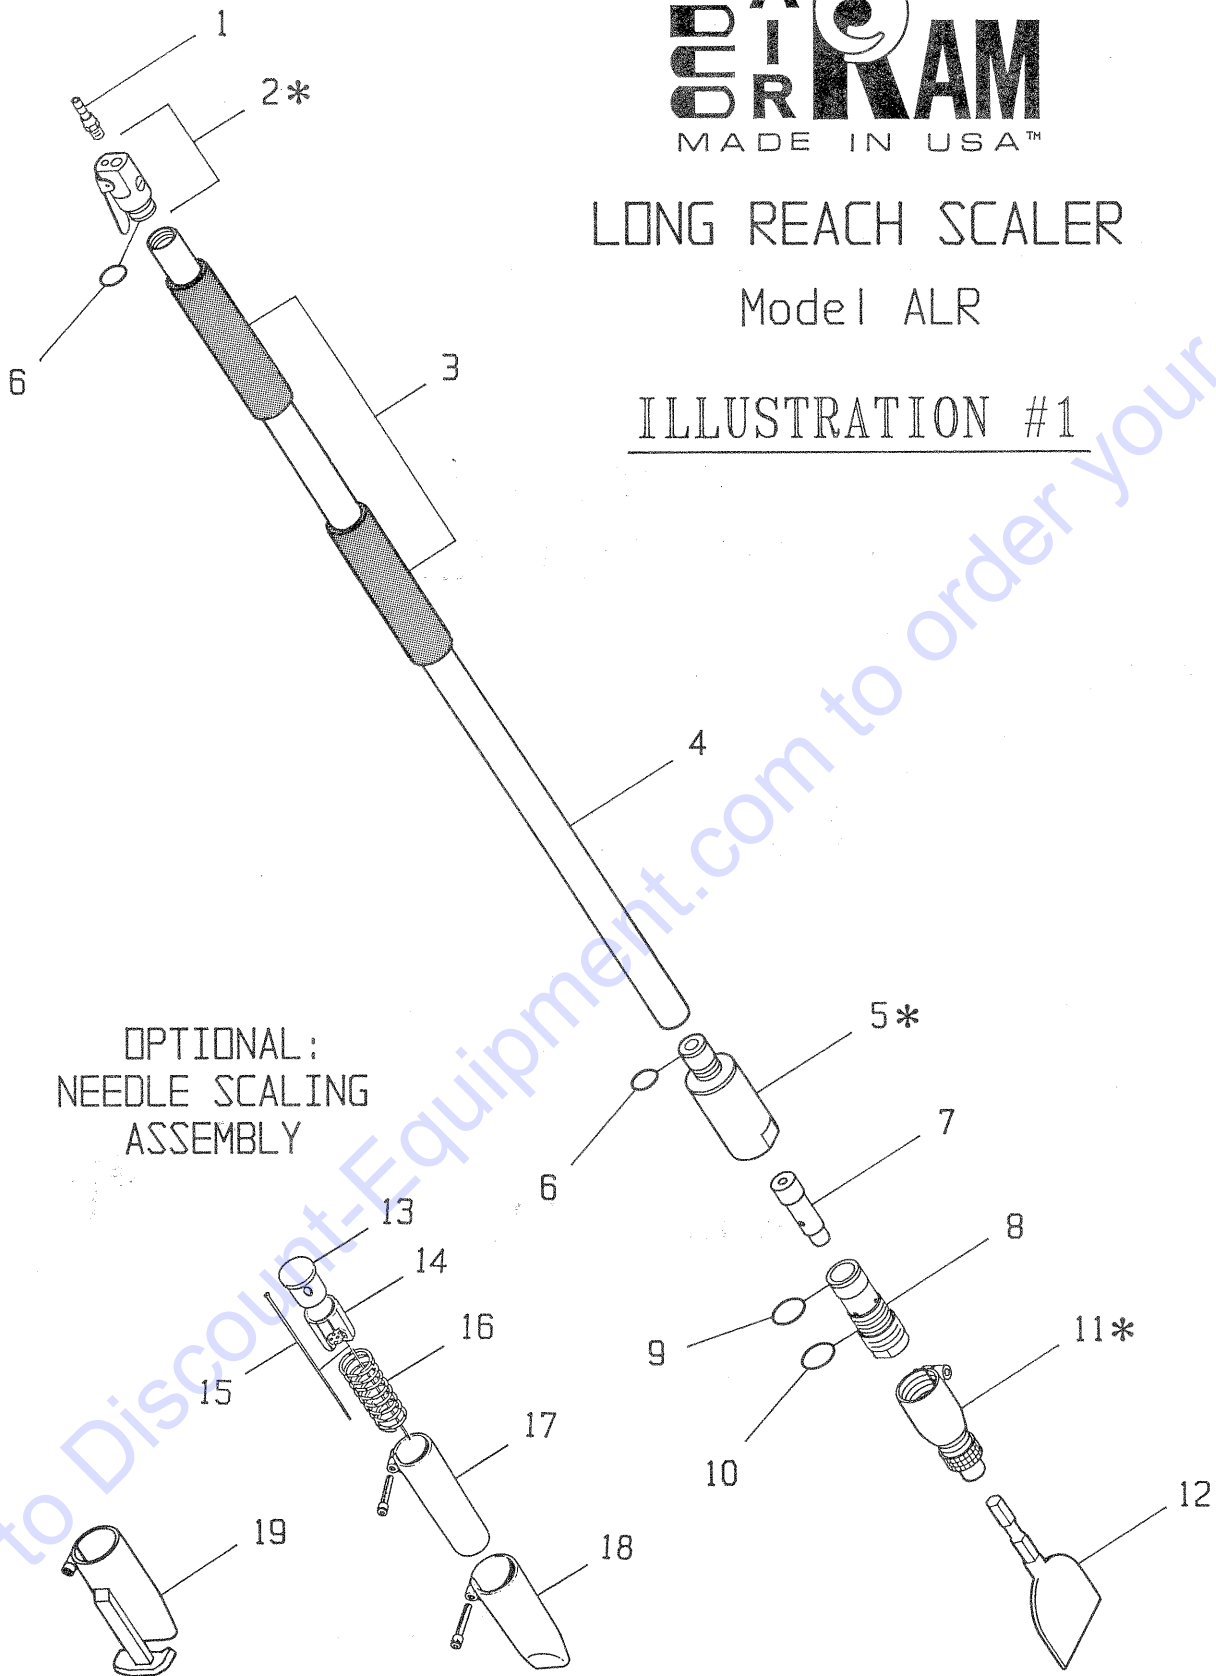

LONG REACH SCALER

Model ALR

ILLUSTRATION #1

OPTIONAL:
 NEEDLE SCALING
 ASSEMBLY

*NOTE: These items are Assemblies
 See Illustration #2 for breakdown

PARTS LISTING - ILLUSTRATION #1

Item #	Part #	Description	Qty.
1.	C10523	Barb, Swivel 3/8Hose x 1/4MPT	1
2.	C10570	Valve Body Assembly (See Illus. #2 for Breakdown)	1
3.	C10531	Grip, Foam 8"	2
4.		Casing (Specify Size)	1
	C10532	5 foot Model	
	C10533	4 foot Model	
	C10534	2 foot Model	
5.	C10535	Cylinder Housing Assembly (See Illus. #2 for Breakdown)	1
6.	C10536	O-Ring 26mm x 2mm (See Illus. #2, Items "G" & "N")	2
7.	C10583	Piston	1
8.	C10584	Cylinder	1
9.	C10511	O-Ring 34mm x 2mm	1
10.	C10512	O-Ring 37mm x 2mm	1
11.	C10514	Chisel Holder, 5/8" Hex Shank (See Illus. #2 for Breakdown)	1
12.	C10302	LR-4 Chisel, 4" Steel (Other Accessories Available)	1
	C10537	Allen Key 1/4 in. (Not Shown)	1