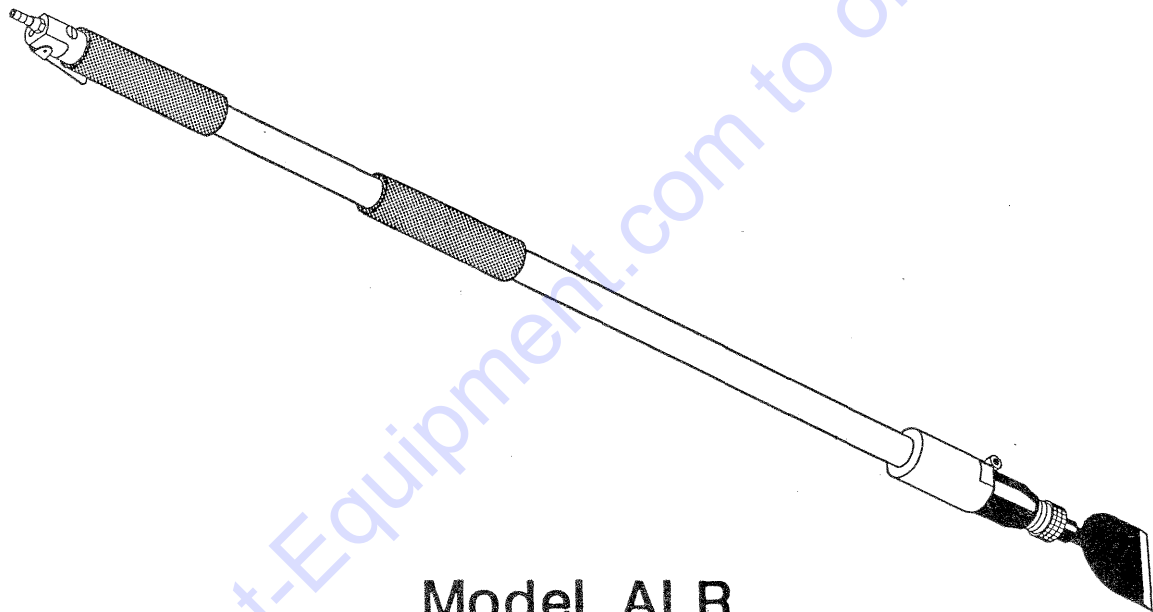

LONG REACH SCALER

INSTRUCTIONS AND PARTS MANUAL

Model ALR