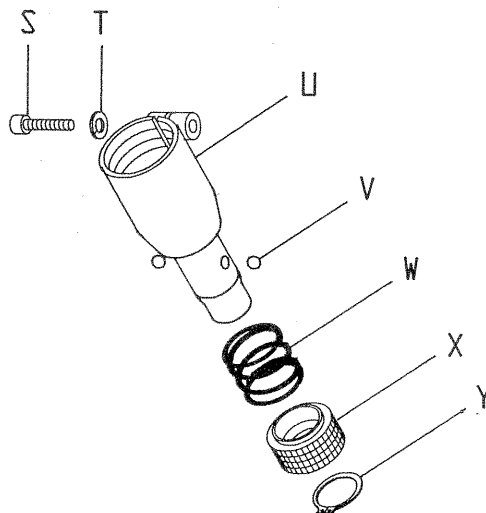

OPTIONAL - FRONT TUBE WITH FOOT FOR CRACK CHASING

19.	C10538	Front Tube, Crack Chaser W/ Socket Head Screw	1
-----	--------	--	---

ILLUSTRATION #2

ITEM #2
VALVE BODY
ASSEMBLY

ITEM #5
CYLINDER HOUSING
ASSEMBLY

ITEMS #7, 8, 9, & 10
PISTON & CYLINDER
ASSEMBLY

ITEM #11
CHISEL HOLDER
ASSEMBLY

PARTS LISTING - ILLUSTRATION #2

Item	Part #	Description	Qty.
2	C10570	Valve Body Assembly	
A	C10571	Valve Body	1
B	C10540	O-Ring, Valve Stem #109	1
C	C10572	Valve Stem	1
D	C10542	Spring, Valve Stem	1
E	C10543	O-Ring, Stem Retainer #013	1
F	C10544	Valve Stem Retainer	1
G	C10536	O-Ring, Valve Body 26mm x 2mm	1
H	C10573	Valve Lever	1
I	C10574	Pin, Valve Lever 1/8 x 1-3/8	1
J	C10622	Retaining Ring, E-Clip 1/8"	2
Q	C10575	Retaining Cap 3/8-24 x 3/8	1
R	C10576	Spring, Valve Lever	1
Z	C10569	Grip, Flat Red .75 x 1.5"L	1
<hr/>			
5	C10535	Cylinder Housing Assembly	
K	C10545	Cylinder Housing Cap	1
L	C10546	Cylinder Housing Sleeve	1
M	C10547	Cylinder Housing Main Body	1
N	C10536	O-Ring 26mm x 2mm	1
O	C10548	O-Ring 46mm x 2mm	1
P	C10549	O-Ring 48mm x 2mm	1
<hr/>			
7	C10583	Piston	} Should be replaced together as a set.
8	C10584	Cylinder	
9	C10511	O-Ring 34mm x 2mm	1
10	C10512	O-Ring 37mm x 2mm	1
<hr/>			
11	C10514	Chisel Holder Assembly	
S	C10577	Screw, Skt.Hd. 5/16-18 x 1-1/4	1
T	10801	Washer, Lock 5/16	1
U	C10578	Chuck Body	1
V	C10579	Ball, 5/16" Chrome	2
W	C10580	Spring, Comp. 1-1/2"OD x 1-1/4"L	1
X	C10581	Collar, Knurled Ball Locking	1
Y	C10582	Retaining Ring, Ext. 1-1/8"	1
	C10537	Allen Key 1/4 in. (Not Shown)	1