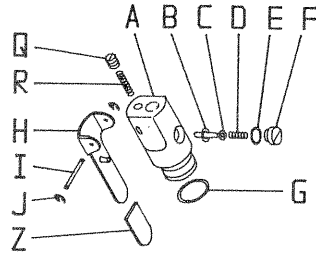

ILLUSTRATION #2

ITEM #2
VALVE BODY
ASSEMBLY