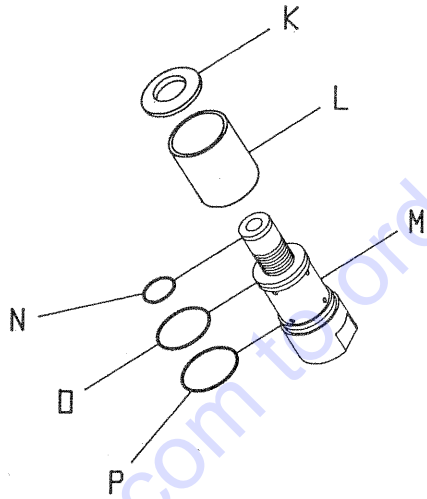

ITEMS #7, 8, 9, & 10
PISTON & CYLINDER
ASSEMBLY

ITEM #11
CHISEL HOLDER
ASSEMBLY

PARTS LISTING - ILLUSTRATION #2

Item	Part #	Description	Qty.
2	C10570	Valve Body Assembly	
A	C10571	Valve Body	1
B	C10540	O-Ring, Valve Stem #109	1
C	C10572	Valve Stem	1
D	C10542	Spring, Valve Stem	1
E	C10543	O-Ring, Stem Retainer #013	1
F	C10544	Valve Stem Retainer	1
G	C10536	O-Ring, Valve Body 26mm x 2mm	1
H	C10573	Valve Lever	1
I	C10574	Pin, Valve Lever 1/8 x 1-3/8	1
J	C10622	Retaining Ring, E-Clip 1/8"	2
Q	C10575	Retaining Cap 3/8-24 x 3/8	1
R	C10576	Spring, Valve Lever	1
Z	C10569	Grip, Flat Red .75 x 1.5"L	1
<hr/>			
5	C10535	Cylinder Housing Assembly	
K	C10545	Cylinder Housing Cap	1
L	C10546	Cylinder Housing Sleeve	1
M	C10547	Cylinder Housing Main Body	1
N	C10536	O-Ring 26mm x 2mm	1
O	C10548	O-Ring 46mm x 2mm	1
P	C10549	O-Ring 48mm x 2mm	1
<hr/>			
7	C10583	Piston	} Should be replaced together as a set.
8	C10584	Cylinder	
9	C10511	O-Ring 34mm x 2mm	1
10	C10512	O-Ring 37mm x 2mm	1
<hr/>			
11	C10514	Chisel Holder Assembly	
S	C10577	Screw, Skt.Hd. 5/16-18 x 1-1/4	1
T	10801	Washer, Lock 5/16	1
U	C10578	Chuck Body	1
V	C10579	Ball, 5/16" Chrome	2
W	C10580	Spring, Comp. 1-1/2"OD x 1-1/4"L	1
X	C10581	Collar, Knurled Ball Locking	1
Y	C10582	Retaining Ring, Ext. 1-1/8"	1
	C10537	Allen Key 1/4 in. (Not Shown)	1