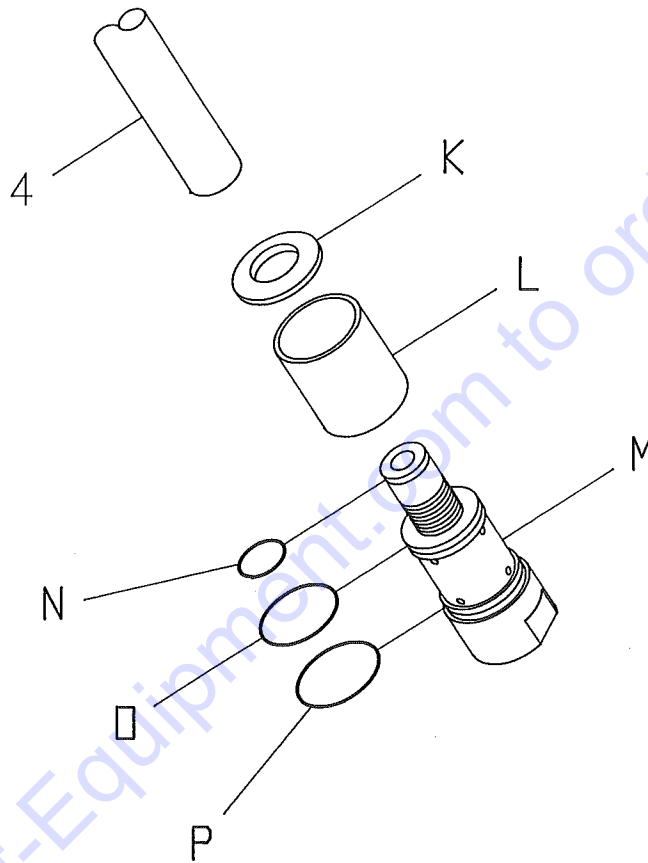

# PARTS LIST ADDENDUM

12-1-91

MODEL ALR

CYLINDER HOUSING ASSEMBLY

Item #5 PART #C10535

ITEM	PART #	DESCRIPTION
K	C10545	Cylinder Housing Cap
L	C10546	Cylinder Housing Sleeve
M	C10547	Cylinder Housing Main Body
N	C10536	"O" Ring #023
O	C10548	"O" Ring #031
P	C10549	"O" Ring #032

# PARTS LIST ADDENDUM

2-1-92

MODEL ALR

CHISEL HOLDER ASSEMBLY

Item #11 PART #C10514

ITEM	PART #	DESCRIPTION
S	C10577	Screw, Skt. Hd. 5/16-18 x 1-1/4
T	10801	Washer, Lock 5/16
U	C10578	Chuck Body
V	C10579	Ball, 5/16" Chrome (2 Req'd.)
W	C10580	Spring, Comp. 1-1/2"OD x 1-1/4"L
X	C10581	Ball Lock, Knurled
Y	C10582	Retaining Ring, Ext. 1-1/8"