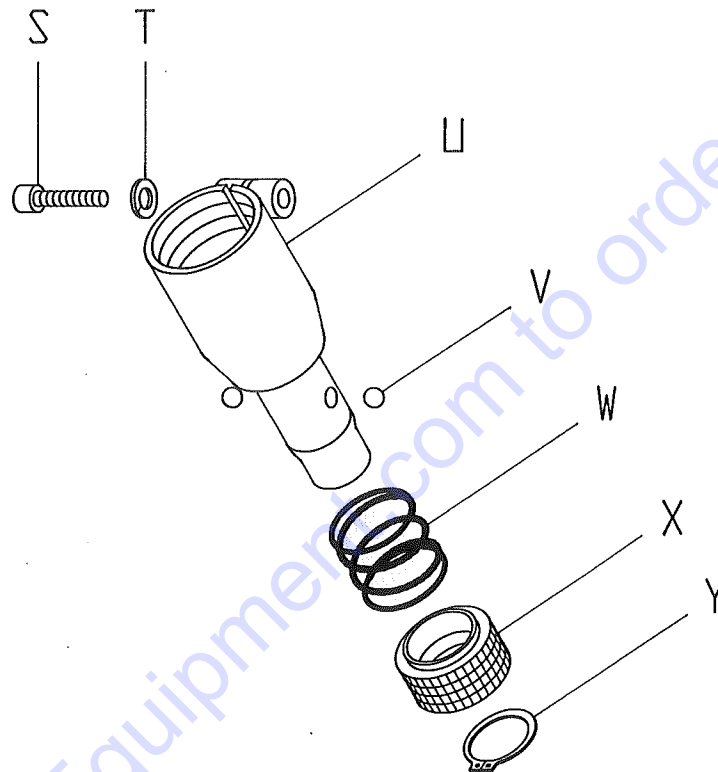

# PARTS LIST ADDENDUM

12-1-91

MODEL ALR

CYLINDER HOUSING ASSEMBLY

Item #5 PART #C10535

ITEM	PART #	DESCRIPTION
K	C10545	Cylinder Housing Cap
L	C10546	Cylinder Housing Sleeve
M	C10547	Cylinder Housing Main Body
N	C10536	"O" Ring #023
O	C10548	"O" Ring #031
P	C10549	"O" Ring #032

# PARTS LIST ADDENDUM

2-1-92

MODEL ALR

CHISEL HOLDER ASSEMBLY

Item #11 PART #C10514

ITEM	PART #	DESCRIPTION
S	C10577	Screw, Skt. Hd. 5/16-18 x 1-1/4
T	10801	Washer, Lock 5/16
U	C10578	Chuck Body
V	C10579	Ball, 5/16" Chrome (2 Req'd.)
W	C10580	Spring, Comp. 1-1/2"OD x 1-1/4"L
X	C10581	Ball Lock, Knurled
Y	C10582	Retaining Ring, Ext. 1-1/8"