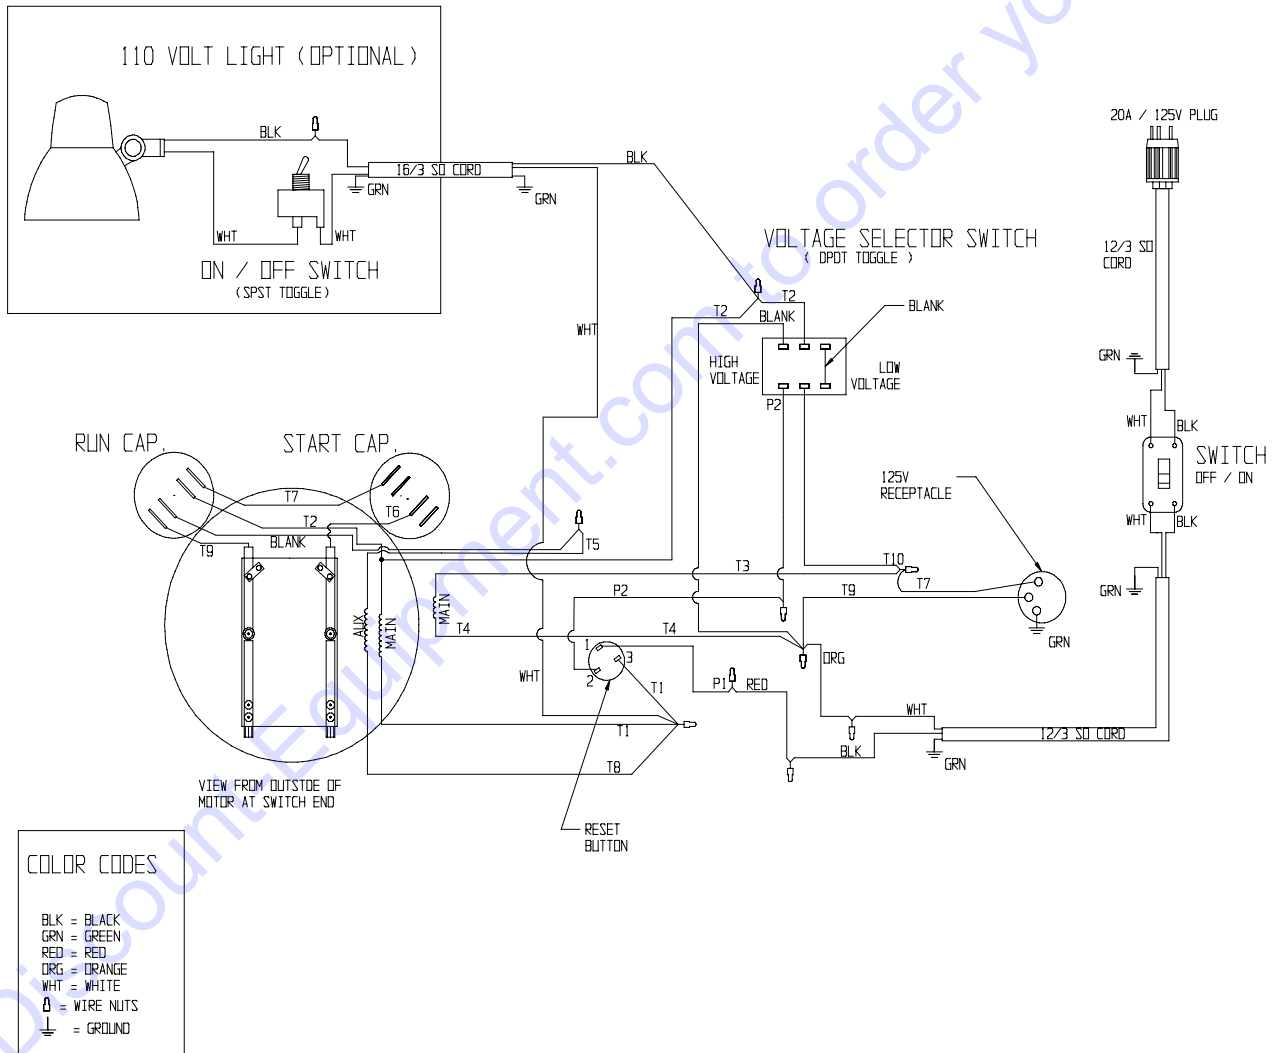

OPTIONAL 110 VOLT LAMP KIT ASSEMBLY FOR LEESON ELECTRIC TROWEL PART # C84001

ITEM #	PART #	DESCRIPTION	QUANTITY
1	C84007A	LAMP SUB-ASSEMBLY (INCLUDES ITEMS 2 - 4)	1
2	C84006	LIGHT, FLOOD 75W	1
3	C84007	LAMP HOLDER	1
4	C84008	LAMP HOLDER BOX COVER W/ GASKET & SCREWS	1
5	C84009A	SWITCH BOX SUB-ASSEMBLY (INCLUDES ITEMS 6 - 11)	1
6	10674	BOOT, TOGGLE SWITCH	1
7	10633	SWITCH, TOGGLE SPST	1
8	C84009	BOX, SINGLE GANG WEATHERPROOF	1
9	40066	CONNECTOR, STRAIN RELIEF ½ NPT x .35 -.45 RANGE	1
10	10965	CONNECTOR, WIRE NUT (RED)	1
11	C84029	WIRE HARNESS 16/3 x 66"	1
12	10959	CONNECTOR, STRAIN RELIEF ¾ NPT x .550-.650"	1
13	10740	CONDUIT LOCK NUT ¾ NP	1
14	-----	LEESON MOTOR	1

WIRING DIAGRAM FOR LEESON ELECTRIC TROWEL

E-PT-PLAWD-5/99

PARTS FINDER

**Search Website
by Part Number**

**Search Manual
Library For Parts
Manual & Lookup Part
Numbers – Purchase
or Request Quote**

Search Manuals