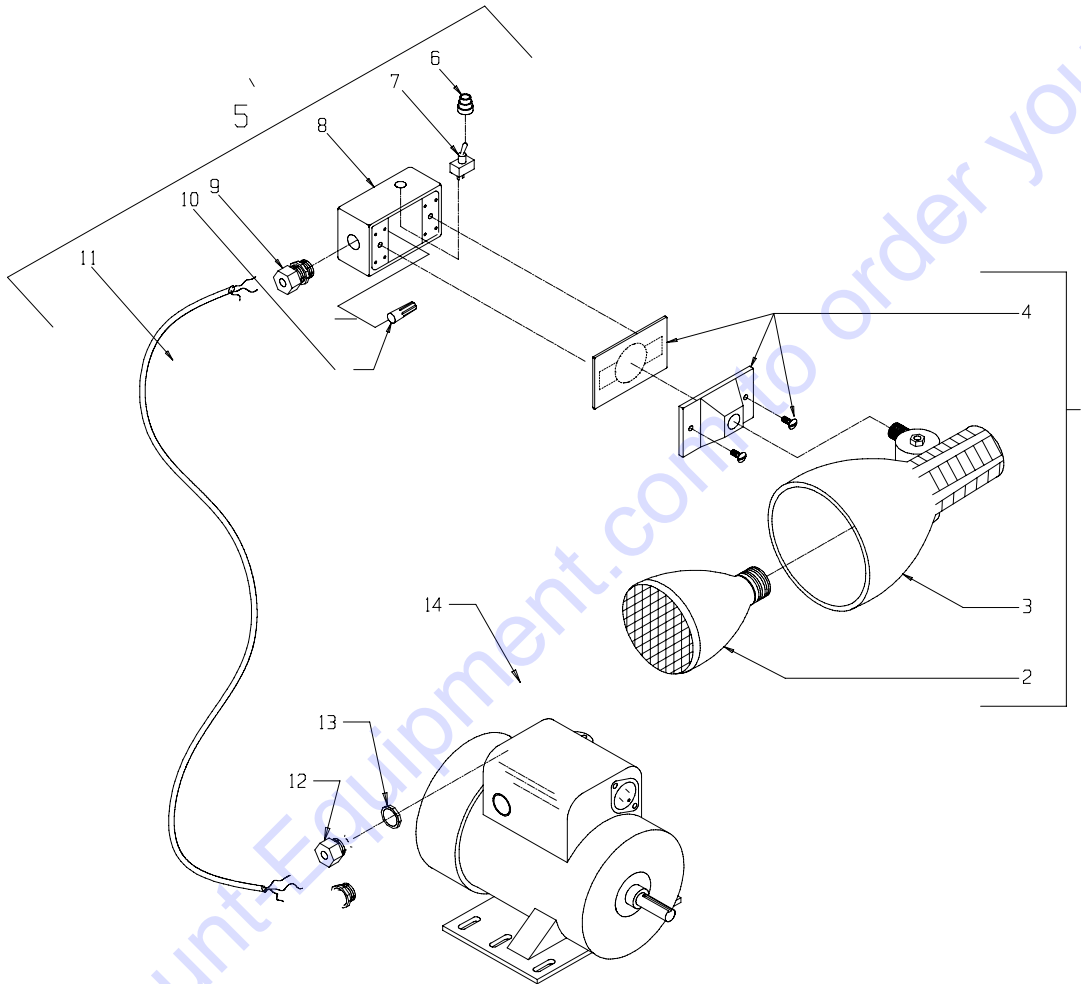

OPTIONAL 110 VOLT LAMP KIT ASSEMBLY FOR LEESON ELECTRIC TROWEL PART # C84001

ITEM #	PART #	DESCRIPTION	QUANTITY
1	C84007A	LAMP SUB-ASSEMBLY (INCLUDES ITEMS 2 - 4)	1
2	C84006	LIGHT, FLOOD 75W	1
3	C84007	LAMP HOLDER	1
4	C84008	LAMP HOLDER BOX COVER W/ GASKET & SCREWS	1
5	C84009A	SWITCH BOX SUB-ASSEMBLY (INCLUDES ITEMS 6 - 11)	1
6	10674	BOOT, TOGGLE SWITCH	1
7	10633	SWITCH, TOGGLE SPST	1
8	C84009	BOX, SINGLE GANG WEATHERPROOF	1
9	40066	CONNECTOR, STRAIN RELIEF ½ NPT x .35 -.45 RANGE	1
10	10965	CONNECTOR, WIRE NUT (RED)	1
11	C84029	WIRE HARNESS 16/3 x 66"	1
12	10959	CONNECTOR, STRAIN RELIEF ¾ NPT x .550-.650"	1
13	10740	CONDUIT LOCK NUT ¾ NP	1
14	-----	LEESON MOTOR	1

WIRING DIAGRAM FOR LEESON ELECTRIC TROWEL

E-PT-PLAWD-5/99

PARTS FINDER

**Search Website
by Part Number**

**Search Manual
Library For Parts
Manual & Lookup Part
Numbers – Purchase
or Request Quote**

Search Manuals