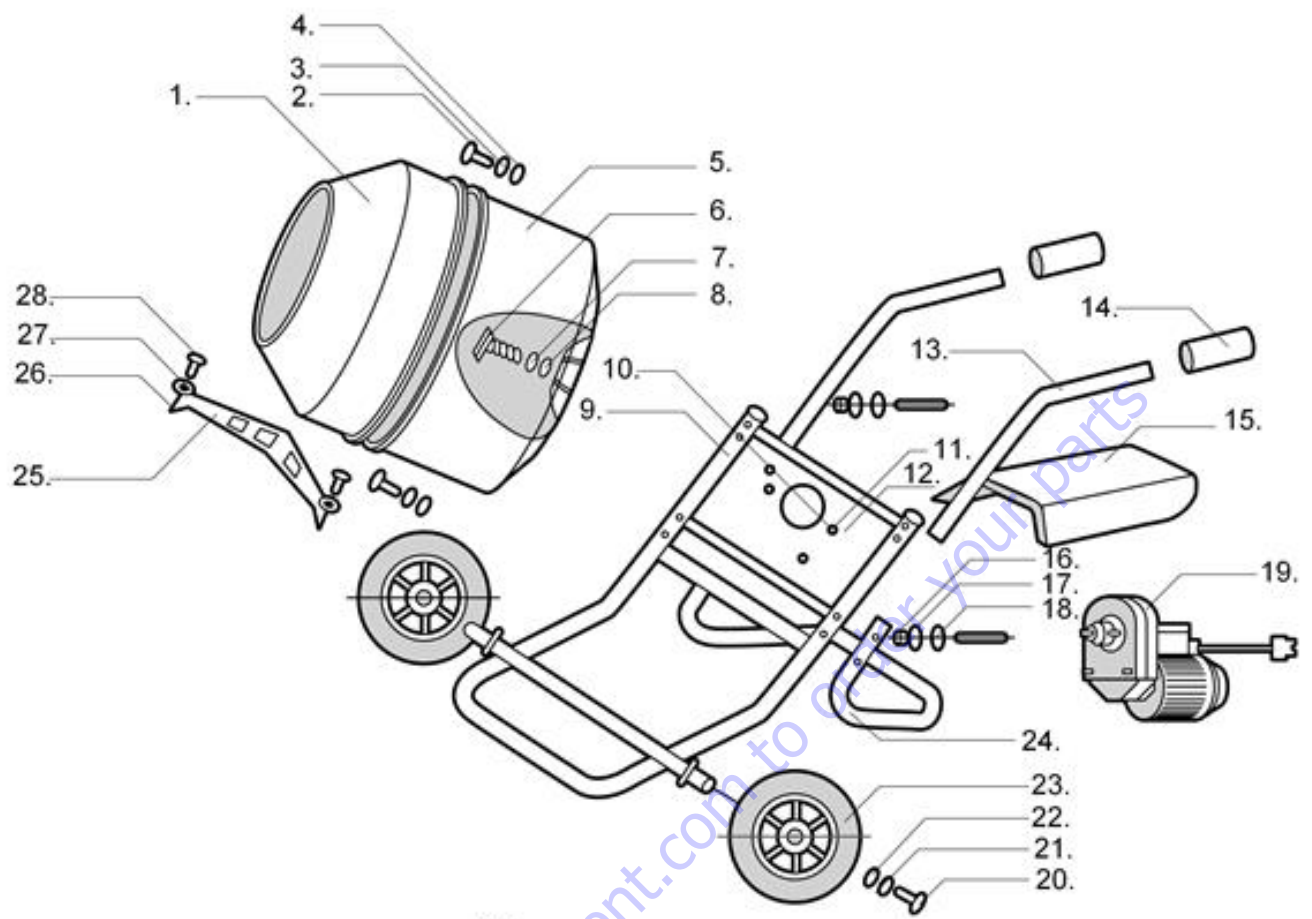

MAX MIX PARTS BREAKDOWN

Go to Discount-Equipment.com to buy your parts

ITEM	PART #	DESCRIPTION	MMIX	PRICE LIST
1	2250719	MAX MIX UPPER DRUM HALF	1	\$250.00
2	3206152	DRUM AND ENGINE COVER HEX BOLT M6 X 16	8	\$2.00
3	3201255	DRUM AND ENGINE COVER WASHER M8	8	\$1.00
4	3206365	DRUM AND ENGINE COVER NUT M8	8	\$1.60
5	2250720	MAX MIX LOWER DRUM HALF	1	\$250.00
6	2222982	T-BOLT M14 X 35	1	\$5.00
7	2222169	T-BOLT RUBBER WASHER M14	1	\$3.00
8	2224428	T-BOLT WASHER 14X36X6	1	\$1.60
9	2222149	FRAME REAR SUPPORT	1	\$120.00
10	2222150	MOTOR HEX BOLT M6 x 16	4	\$2.00
11	2222151	ELASTIC WASHER M14	3	\$2.00
12	2222152	ENGINE MOUNT M6 NUT	3	\$1.60
13	2235450	RIGHT/LEFT HANDLE FOR MAX MIX	1	\$50.00
14	2288786	HANDLE GRIPS LEFT AND RIGHT	2	\$50.00
15	2222153	MOTOR COVER	1	\$25.00
16	3206140	FRAME ASSEY M6 NUT	4	\$1.60
17	2226700	FRAME WASHER M6	4	\$1.00
18	2226702	FRAME BOLT M6 X 15	4	\$2.00
19	1/3 MOTOR	MAX MIX 1/3 HP ELECTRIC MOTOR ASSEMBLY 115V	1	\$465.00
*	3203806	ON/OFF SWITCH MAX MIX	1	\$10.00
*	2222166	MOTOR WASHER M6	4	\$1.00
*	2222167	MOTOR SCREW M6	4	\$1.60
20	2255749	WHEEL COTTER PIN	2	\$1.00
21	2222154	WHEEL WASHER	2	\$3.00
22	2222148	10" WHEEL 10X2"	2	\$30.00
23	2222168	MAX MIX RUBBER GASKET (SEAL)	1	\$15.00
24	3206159	AXLE FRAME	1	\$125.00
25	2253145	MIXING PADDLE	2	\$55.00
26	2222193	PADDLE ASSEY NUT TB M12X25	4	\$1.60
27	2222155	PADDLE WASHER	4	\$1.00
28	2222170	PADDLE BOLT	4	\$2.00
29	2222156	MAX MIX PEDESTAL LEG HIGH END HOLE AT 1" (ONE PIECE)	2	\$50.00
30	2222171	MAX MIX PEDESTAL LEG HIGH END HOLE AT 1-3/4" (ONE PIECE)	2	\$50.00
31	2222157	MAX MIX PEDESTAL LEG UNION TUBE	1	\$25.00
32	2222158	PEDESTAL BOLT	4	\$3.00
33	2222159	PEDESTAL WASHER	4	\$1.00
34	2222160	PEDESTAL HEX BOLT	4	\$2.00
35	2222161	PEDESTAL SUPPORT BASE	1	\$30.00
36	2222162	PEDESTAL BASE L BOLT	1	\$3.00
37	2222163	PEDESTAL BASE PIN LOCK	2	\$20.00
38	2222164	PEDESTAL BASE WASHER	2	\$1.00
39	2222165	PEDESTAL BASE HAIR LOCK PIN	2	\$1.00
*	MAX MIXM	MAX MIX MIXER	*	\$585.00