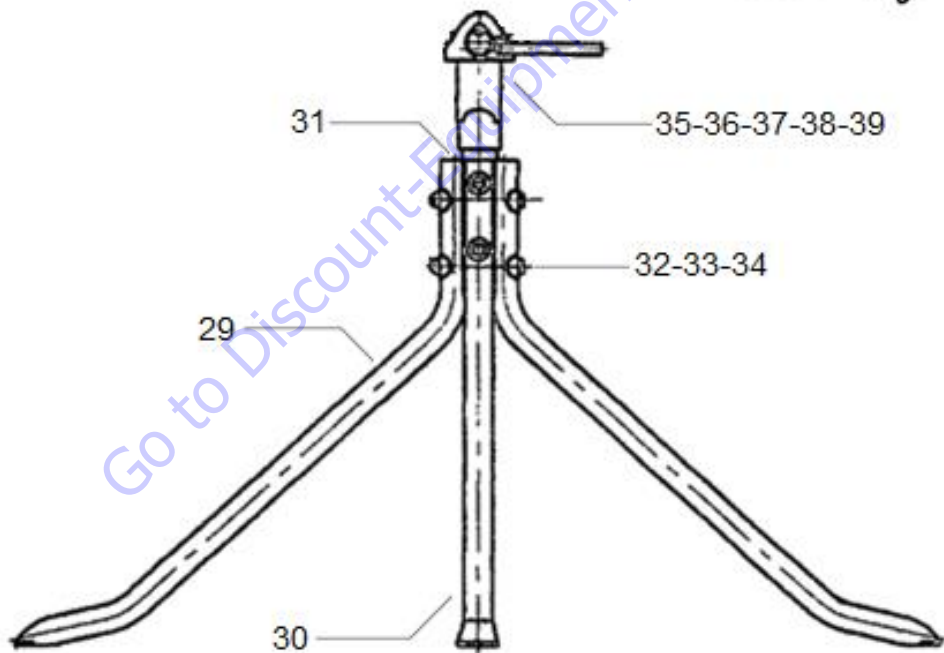

MAX MIX PARTS BREAKDOWN

Go to Discount-Equipment.com to buy your parts

ITEM	PART #	DESCRIPTION	MMIX	PRICE LIST
1	2250719	MAX MIX UPPER DRUM HALF	1	\$250.00
2	3206152	DRUM AND ENGINE COVER HEX BOLT M6 X 16	8	\$2.00
3	3201255	DRUM AND ENGINE COVER WASHER M8	8	\$1.00
4	3206365	DRUM AND ENGINE COVER NUT M8	8	\$1.60
5	2250720	MAX MIX LOWER DRUM HALF	1	\$250.00
6	2222982	T-BOLT M14 X 35	1	\$5.00
7	2222169	T-BOLT RUBBER WASHER M14	1	\$3.00
8	2224428	T-BOLT WASHER 14X36X6	1	\$1.60
9	2222149	FRAME REAR SUPPORT	1	\$120.00
10	2222150	MOTOR HEX BOLT M6 x 16	4	\$2.00
11	2222151	ELASTIC WASHER M14	3	\$2.00
12	2222152	ENGINE MOUNT M6 NUT	3	\$1.60
13	2235450	RIGHT/LEFT HANDLE FOR MAX MIX	1	\$50.00
14	2288786	HANDLE GRIPS LEFT AND RIGHT	2	\$50.00
15	2222153	MOTOR COVER	1	\$25.00
16	3206140	FRAME ASSEY M6 NUT	4	\$1.60
17	2226700	FRAME WASHER M6	4	\$1.00
18	2226702	FRAME BOLT M6 X 15	4	\$2.00
19	1/3 MOTOR	MAX MIX 1/3 HP ELECTRIC MOTOR ASSEMBLY 115V	1	\$465.00
*	3203806	ON/OFF SWITCH MAX MIX	1	\$10.00
*	2222166	MOTOR WASHER M6	4	\$1.00
*	2222167	MOTOR SCREW M6	4	\$1.60
20	2255749	WHEEL COTTER PIN	2	\$1.00
21	2222154	WHEEL WASHER	2	\$3.00
22	2222148	10" WHEEL 10X2"	2	\$30.00
23	2222168	MAX MIX RUBBER GASKET (SEAL)	1	\$15.00
24	3206159	AXLE FRAME	1	\$125.00
25	2253145	MIXING PADDLE	2	\$55.00
26	2222193	PADDLE ASSEY NUT TB M12X25	4	\$1.60
27	2222155	PADDLE WASHER	4	\$1.00
28	2222170	PADDLE BOLT	4	\$2.00
29	2222156	MAX MIX PEDESTAL LEG HIGH END HOLE AT 1" (ONE PIECE)	2	\$50.00
30	2222171	MAX MIX PEDESTAL LEG HIGH END HOLE AT 1-3/4" (ONE PIECE)	2	\$50.00
31	2222157	MAX MIX PEDESTAL LEG UNION TUBE	1	\$25.00
32	2222158	PEDESTAL BOLT	4	\$3.00
33	2222159	PEDESTAL WASHER	4	\$1.00
34	2222160	PEDESTAL HEX BOLT	4	\$2.00
35	2222161	PEDESTAL SUPPORT BASE	1	\$30.00
36	2222162	PEDESTAL BASE L BOLT	1	\$3.00
37	2222163	PEDESTAL BASE PIN LOCK	2	\$20.00
38	2222164	PEDESTAL BASE WASHER	2	\$1.00
39	2222165	PEDESTAL BASE HAIR LOCK PIN	2	\$1.00
*	MAX MIXM	MAX MIX MIXER	*	\$585.00