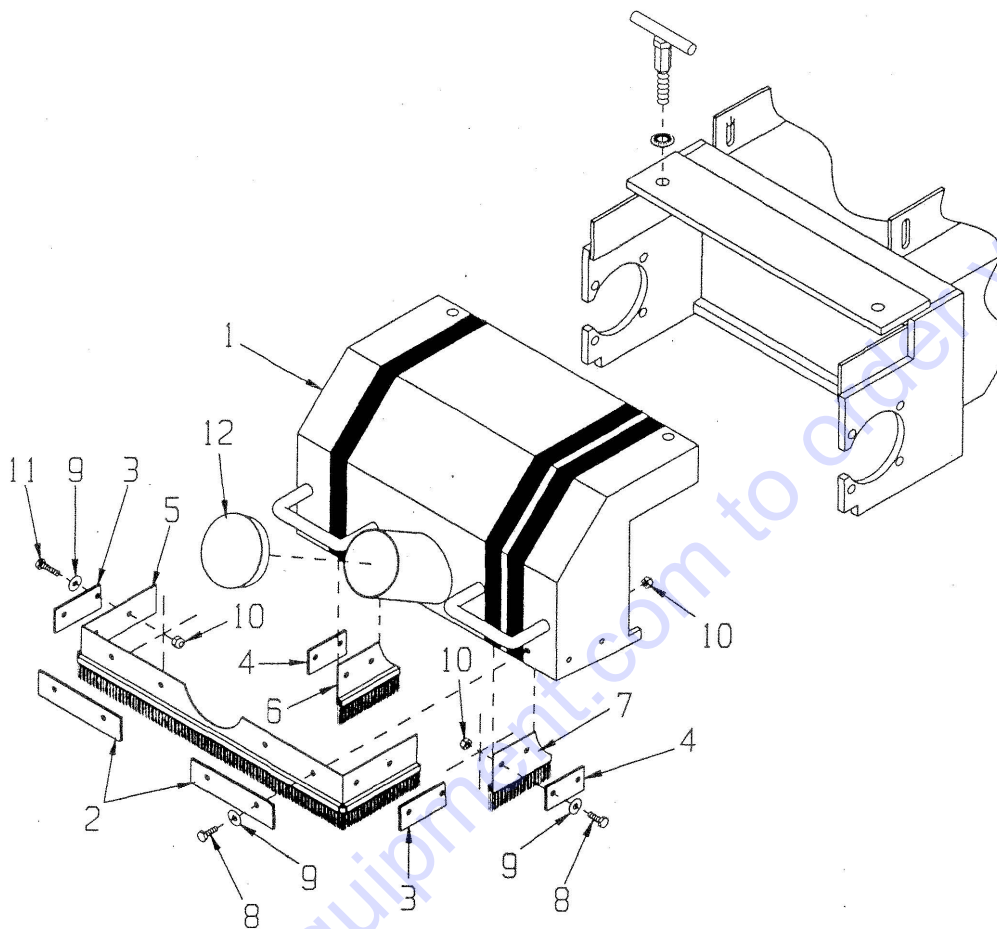

APRIL 1996

Model: CPU-10-C  
 NEW STYLE HOOD (OPTIONAL)  
 PART NO. 64045

Item #	Part #	Description	Qty.
1	64044	Hood Only	1
2	64046	Skirt Strip, Front 5"L	2
3	64005	Skirt Strip, Side 2-3/4"L	2
4	64047	Skirt Strip, Inner 2-1/4"L	2
5	64048	Skirt Brush 1-1/2 x 24-5/8"L	1
6	64051	Skirt Brush, Inner Right 1-1/2 x 3-1/2"L	1
7	64052	Skirt Brush, Inner Left 1-1/2 x 3-1/2"L	1
8	10018	Screw, Cap 1/4-20 x 3/4	8
9	10602	Washer, Flat 1/4	12
10	10150	Nut, Hex Nylon Lock 1/4-20	12
11	10031	Screw, Cap 1/4-20 x 1	4
12	64030	Plug, Cap 3"	1