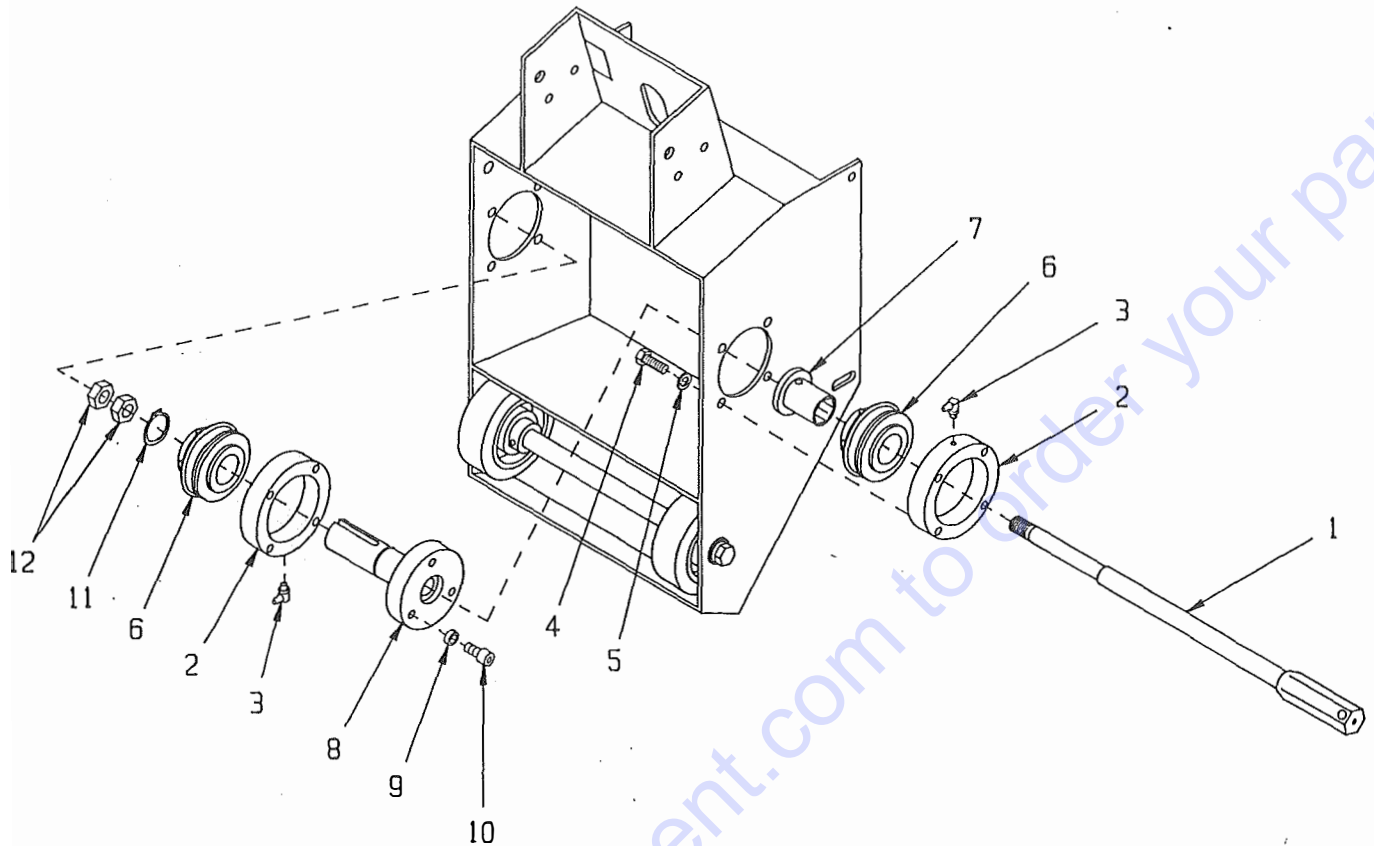

PARTS LIST REVISION

NOV. 1993

ILLUSTRATION 4: DRUM AXLE AND BEARINGS

(EFFECTIVE SERIAL NUMBER 9353 AND UP)

Item #	Part #	Description	Qty.
1	65037	Drum/Hub Shaft	1
2	65031	Retainer, Bearing	2
3	10961	Fitting, Grease 1/4-28 x 90°	2
4	10021	Screw, Cap 3/8-24 x 1	8
5	10811	Washer, Lock 3/8	8
6	65030	Bearing, Ball 1-1/4" W/ Snap Ring	2
7	65033	Bushing, Hex Bore 1"	2
8	65038	Shaft, Driver	1
9	10113	Spacer 9/16"OD x 3/8"ID x 7/32"W	3
10	10859	Screw, Skt. Hd. Cap 3/8-24 x 3/4	3
11	10873	Retaining Ring, Ext. 1-1/4	1
12	65039	Nut, Jam 5/8-11 Left-Hand Thread	2