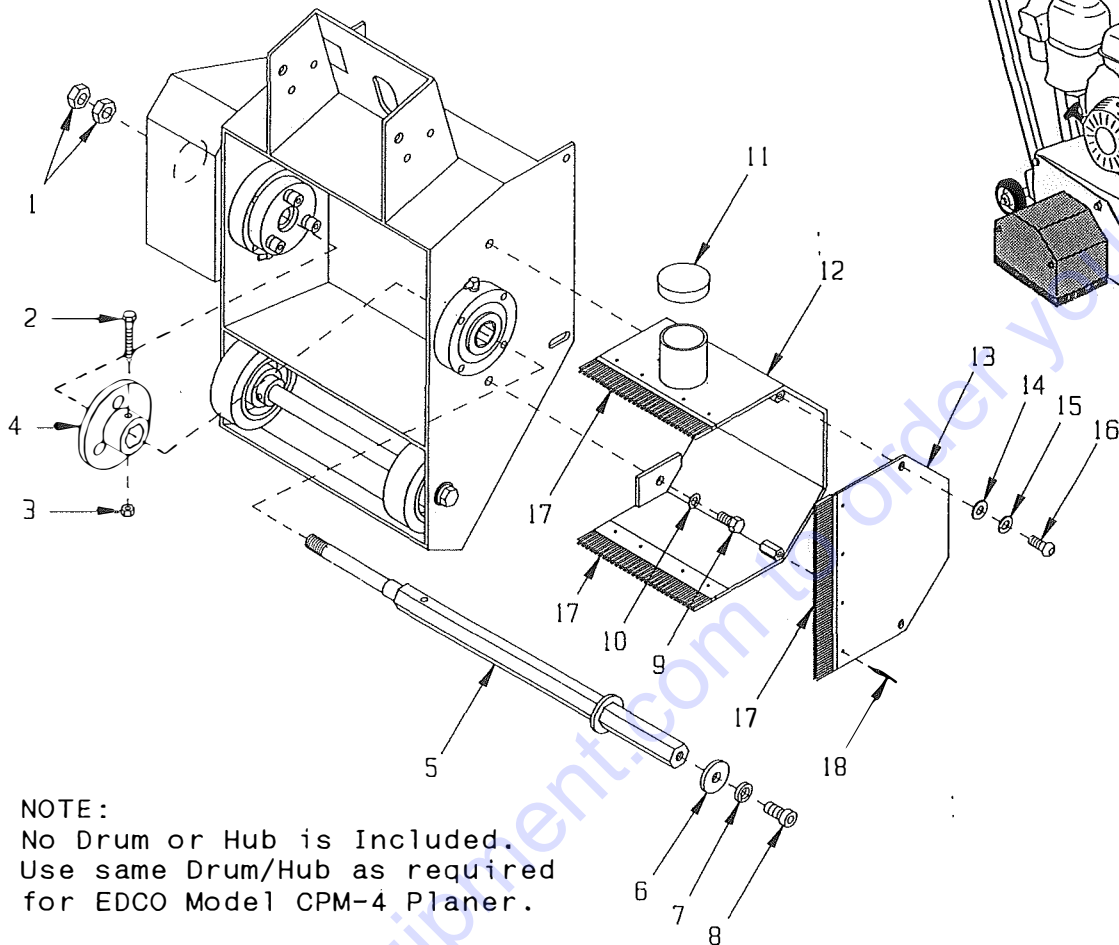

# Model CPM-8 OPTIONAL EDGER ASSEMBLY (ORDER PART NO. 65027)

FEB. '94

NOTE:  
No Drum or Hub is Included.  
Use same Drum/Hub as required  
for EDCO Model CPM-4 Planer.

Item #	Part #	Description	Qty.
1	65039	Nut, Jam 5/8-11 Left-Hand Thread	2
2	11517	Screw, Cap 5/16-18 x 2-1/8	1
3	10807	Nut, Lock 5/16-18	1
4	65026	Flange, Driver	1
5	65025	Shaft, Edger Drum/Hub	1
6	C66011	Washer, Drum Retaining	1
7	10420	Washer, Lock 1/2 Heavy-Duty	1
8	10419	Screw, Skt. Hd. Cap 1/2-13 x 1	1
9	10907	Screw, Cap 3/8-16 x 3/4	2
10	10811	Washer, Lock 3/8	2
11	65021	Plug, Cap 2"	1
12	65023	Cover Assembly with Brushes	1
13	65024	Cover Side Access Panel with Brush	1
14	10213	Washer, Flat 5/16	2
15	10801	Washer, Lock 5/16	2
16	10627	Screw, Skt. Button Hd. 5/16-18 x 3/4	2
17	65029	Brushes (Set of 3)	1
18	10128	Rivet, Pop 1/8 x 1/4	12