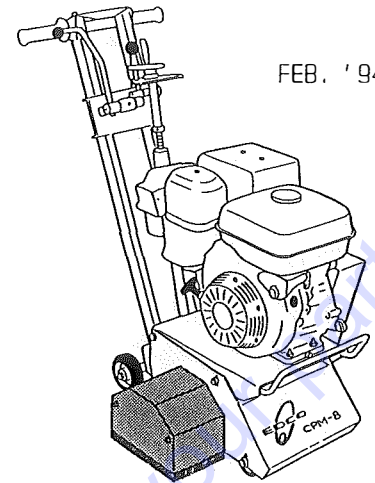

# Model CPM-8 OPTIONAL EDGER ASSEMBLY (ORDER PART NO. 65027)

FEB. '94

NOTE:  
No Drum or Hub is Included.  
Use same Drum/Hub as required  
for EDCO Model CPM-4 Planer.

Item #	Part #	Description	Qty.
1	65039	Nut, Jam 5/8-11 Left-Hand Thread	2
2	11517	Screw, Cap 5/16-18 x 2-1/8	1
3	10807	Nut, Lock 5/16-18	1
4	65026	Flange, Driver	1
5	65025	Shaft, Edger Drum/Hub	1
6	C66011	Washer, Drum Retaining	1
7	10420	Washer, Lock 1/2 Heavy-Duty	1
8	10419	Screw, Skt. Hd. Cap 1/2-13 x 1	1
9	10907	Screw, Cap 3/8-16 x 3/4	2
10	10811	Washer, Lock 3/8	2
11	65021	Plug, Cap 2"	1
12	65023	Cover Assembly with Brushes	1
13	65024	Cover Side Access Panel with Brush	1
14	10213	Washer, Flat 5/16	2
15	10801	Washer, Lock 5/16	2
16	10627	Screw, Skt. Button Hd. 5/16-18 x 3/4	2
17	65029	Brushes (Set of 3)	1
18	10128	Rivet, Pop 1/8 x 1/4	12