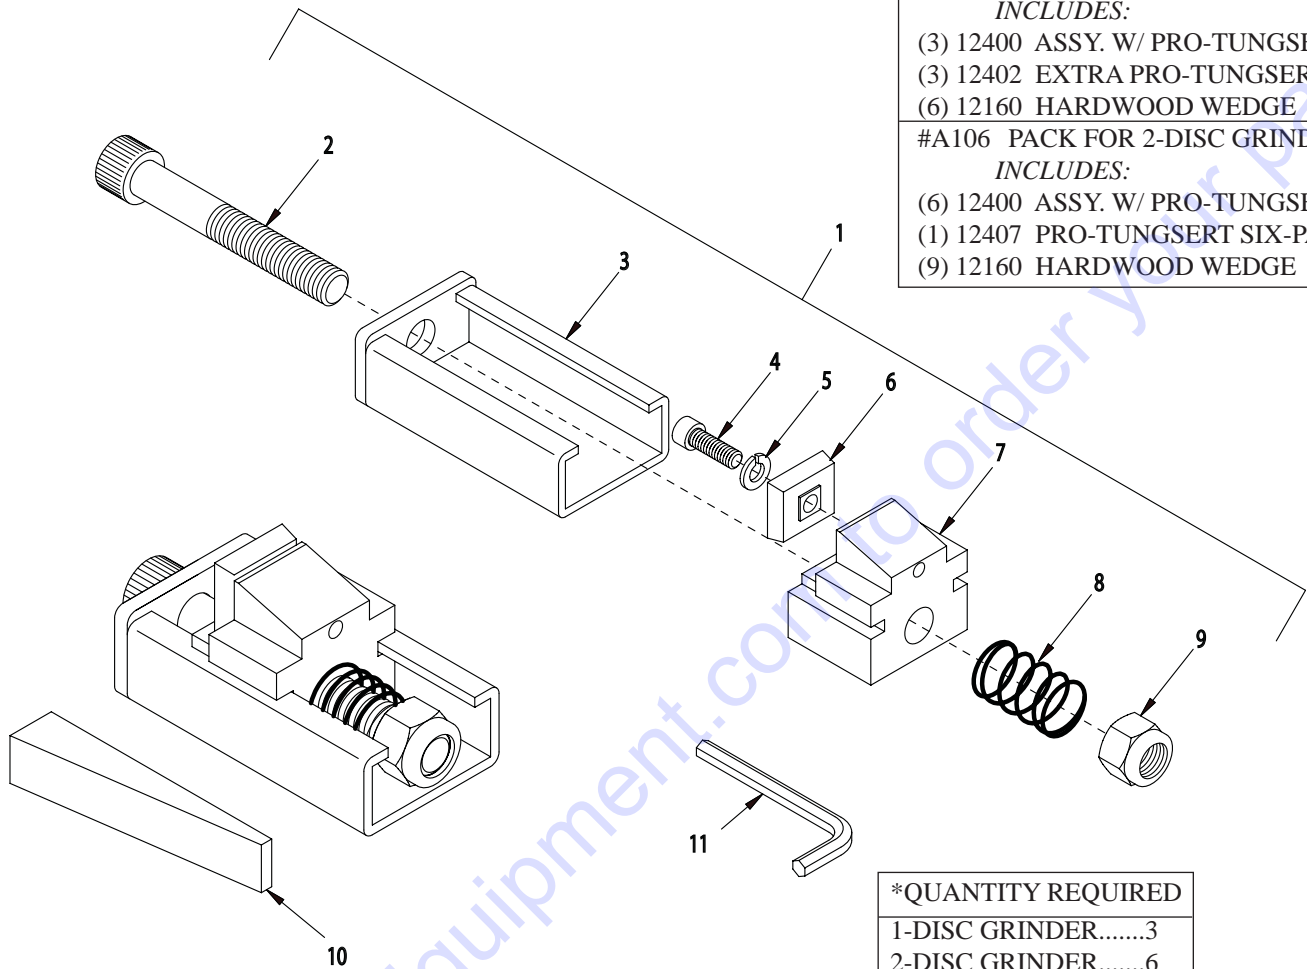

**FLOOR GRINDER STRIP-SERT™ ACCESSORY  
TUNGSTEN CARBIDE SCRAPER**

REVISED APRIL 2006

STARTUP PACKS	
#A105	PACK FOR 1-DISC GRINDER <i>INCLUDES:</i> (3) 12400 ASSY. W/ PRO-TUNGSERT (3) 12402 EXTRA PRO-TUNGSERT (6) 12160 HARDWOOD WEDGE
#A106	PACK FOR 2-DISC GRINDER <i>INCLUDES:</i> (6) 12400 ASSY. W/ PRO-TUNGSERT (1) 12407 PRO-TUNGSERT SIX-PACK (9) 12160 HARDWOOD WEDGE

*QUANTITY REQUIRED
1-DISC GRINDER.....3
2-DISC GRINDER.....6
4-DISC GRINDER.....12

ITEM#	PART#	DESCRIPTION	QTY.
1		STRIP-SERT ASSEMBLY	*
	12400	ASSY. WITH PRO TUNGSERT (ITEMS 2-9)	
	12401	ASSY. W/O PRO TUNGSERT, ITEM 6	
2	12405	SCREW, SKT.HD.CAP 1/2-13 X 3.5,GR.8	1
3	12404	TUNGSERT HLD, STRIP-SERT(REX BOX)	1
4	11573	SCREW, SKT. HD. CAP 1/4-20 X 3/4	1
5	11688	WASHER, HI-COLLAR LOCK .26ID X .363	1
6	12402	PRO TUNGSERT, 4 SIDED CARBIDE	1
or	12407	PRO TUNGSERT (PACK OF 6 INCLUDING: SIX OF ITEMS 4, 5, & 6 AND ONE OF ITEM 11)	
7	12403	TUNGSERT BLOCK, STRIP-SERT	1
8	12406	SPRING, COMP. .765"OD X 1.25"FL	1
9	10155	NUT, HEX NYLON LOCK 1/2-13	1
10	12160	WEDGE CG225, HARDWOOD (EA)	1
11	12413	WRENCH, HEX L-KEY 3/16", SHORT-ARM	1

Part Location:

Part Status:

Part Condition:

Part Material:

Part Color:

Part Weight:

Part Dimensions:

Part Price: